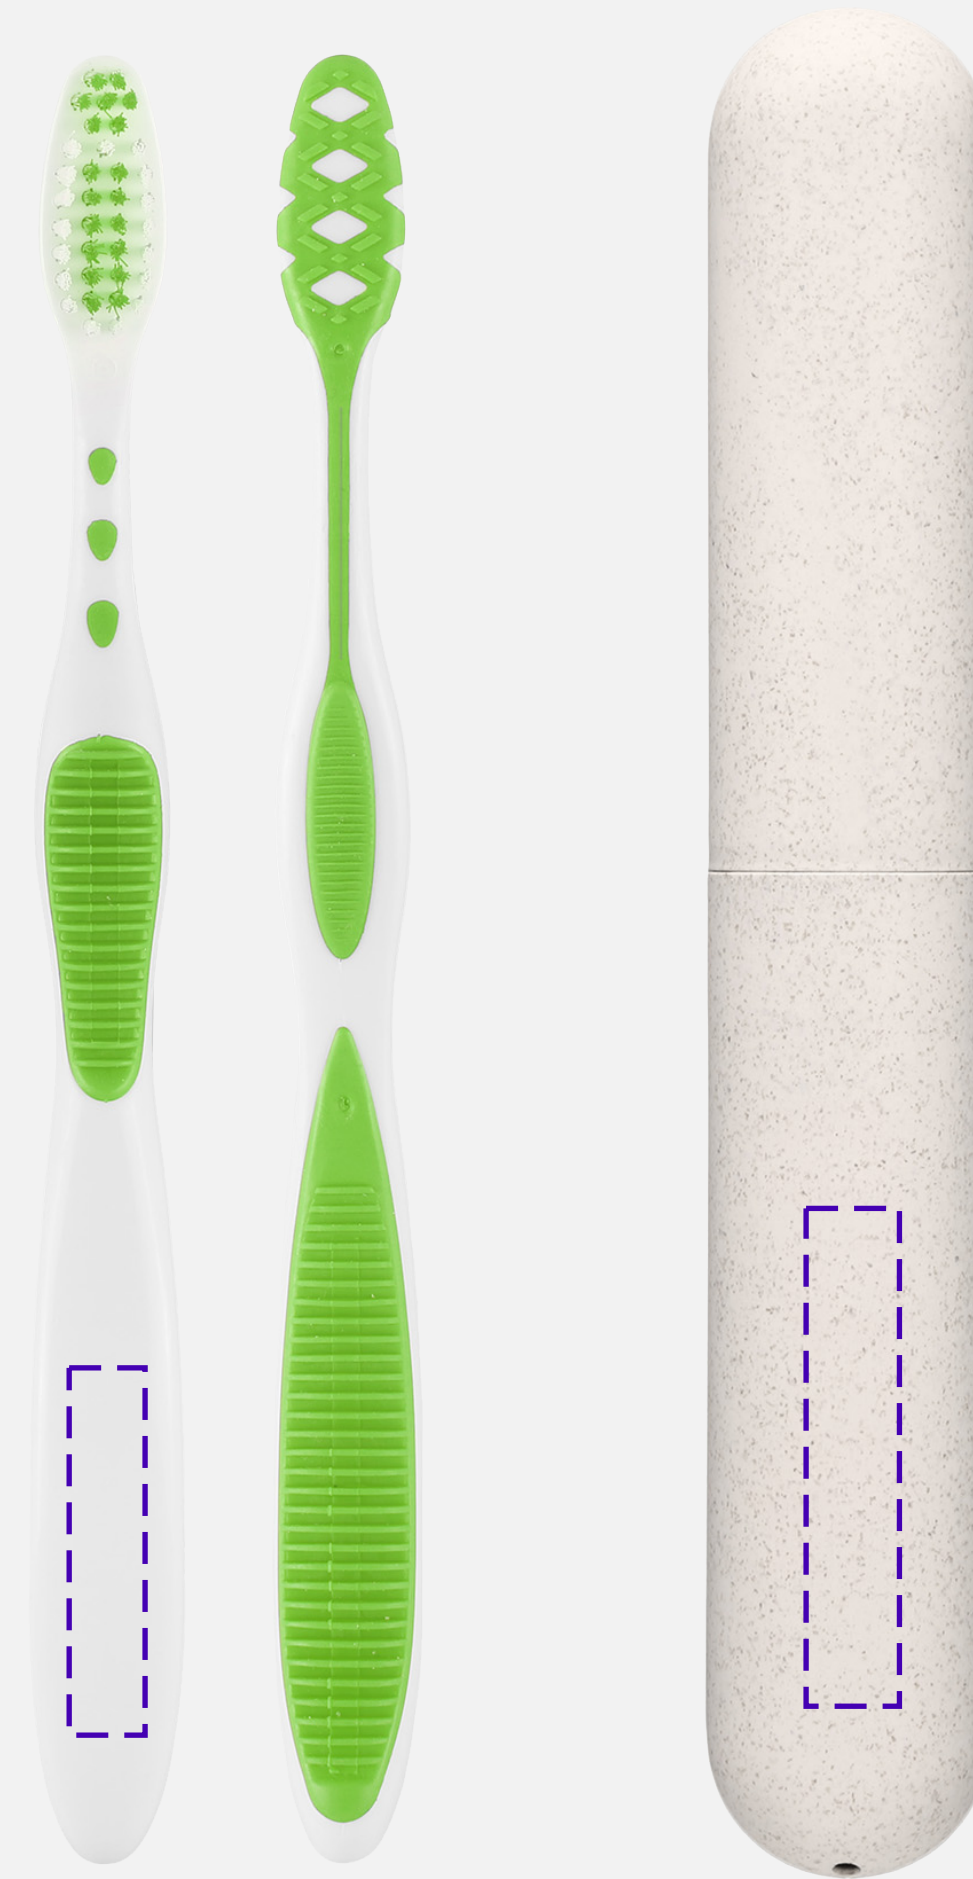

# LK17WT | Wheatly Toothbrush Set

PO#

Product Size (inches):  
1 3/16" W x 7 5/8" L x 7/8" H

Standard Decoration: Pad Print on Front of Toothbrush Handle; Pad Print on Top of Toothbrush Case

Decoration Option & Size (inches)  
Pad Print 0.3125" W x 1.5" H on Top of Toothbrush Handle  
Pad Print 2" W x 0.375" H on Top of Toothbrush Case

# LK17WT | Wheatly Toothbrush Set

PO#

Product Size (inches):  
1 3/16" W x 7 5/8" L x 7/8" H

Decoration Option & Size (inches)  
Full Color Digital 0.3125" W x 1.5" H on Top of Toothbrush Handle  
Full Color Digital 2" W x 0.375" H on Top of Toothbrush Case