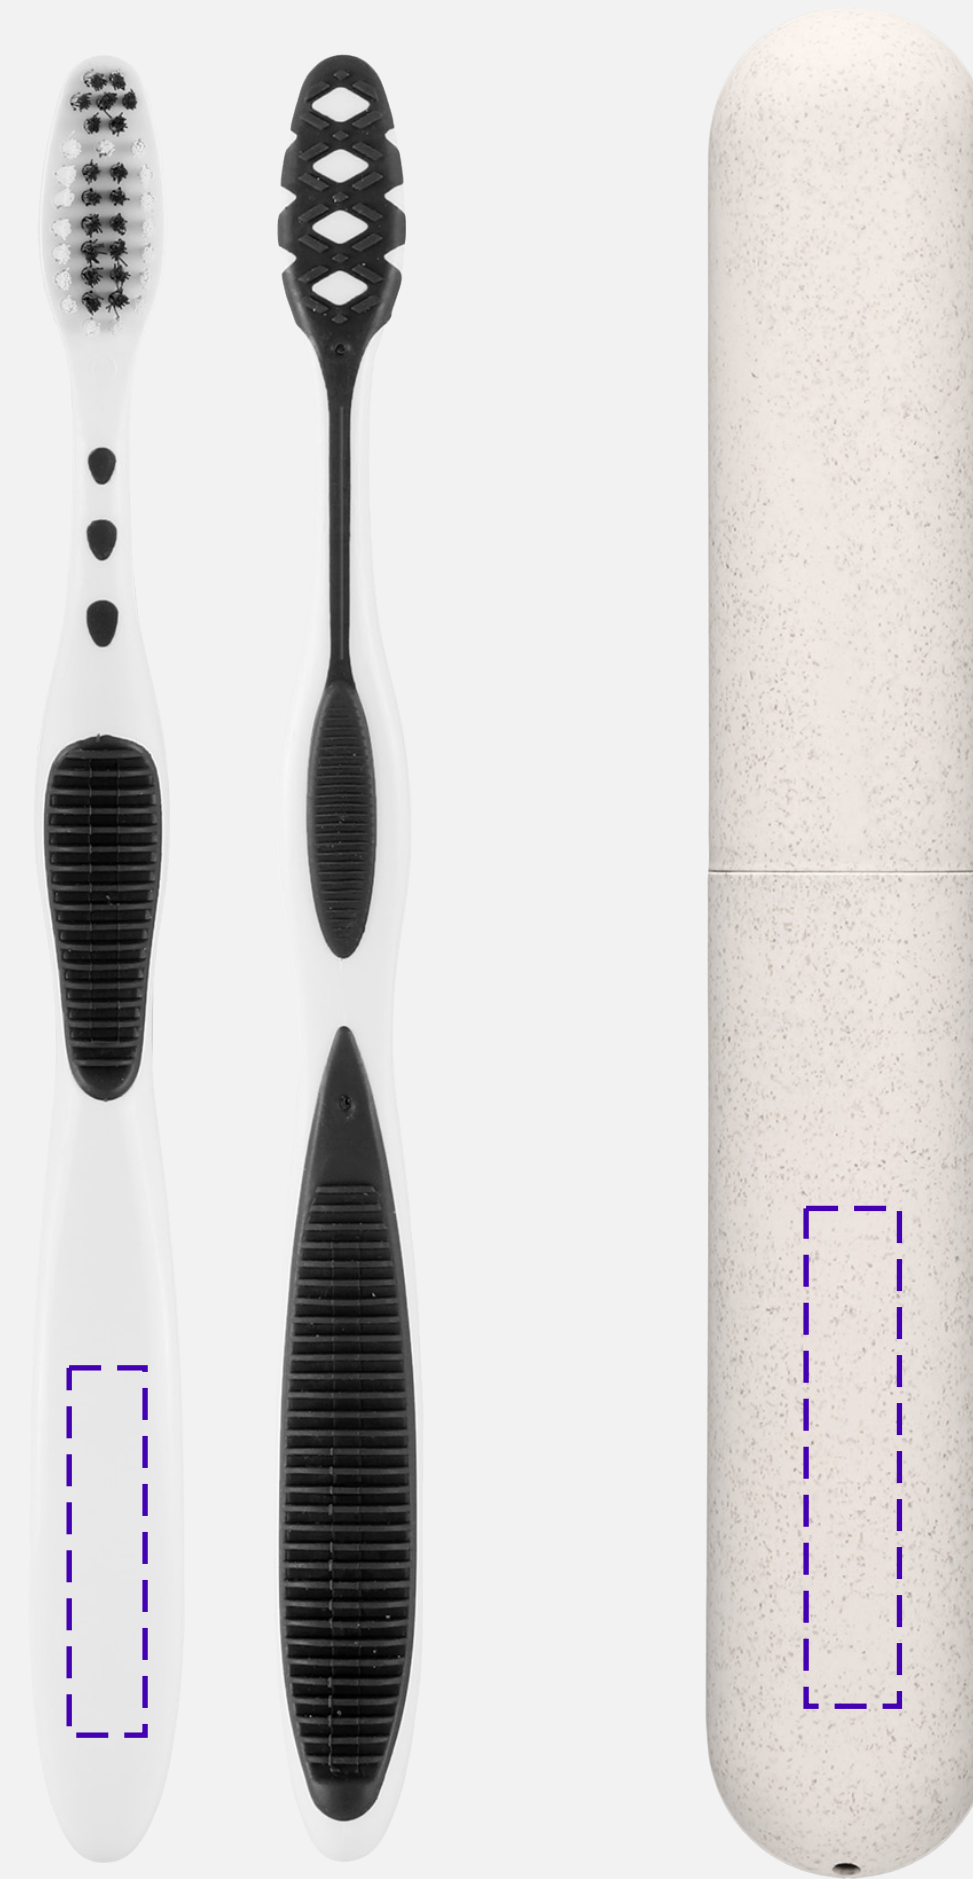

# LK17WT | Wheatly Toothbrush Set

PO#

Product Size (inches):  
1 3/16" W x 7 5/8" L x 7/8" H

Standard Decoration: Pad Print on Front of Toothbrush Handle; Pad Print on Top of Toothbrush Case

Decoration Option & Size (inches)  
Pad Print 0.3125" W x 1.5" H on Top of Toothbrush Handle  
Pad Print 2" W x 0.375" H on Top of Toothbrush Case

# LK17WT | Wheatly Toothbrush Set

PO#

Product Size (inches):  
1 3/16" W x 7 5/8" L x 7/8" H

Decoration Option & Size (inches)  
Full Color Digital 0.3125" W x 1.5" H on Top of Toothbrush Handle  
Full Color Digital 2" W x 0.375" H on Top of Toothbrush Case