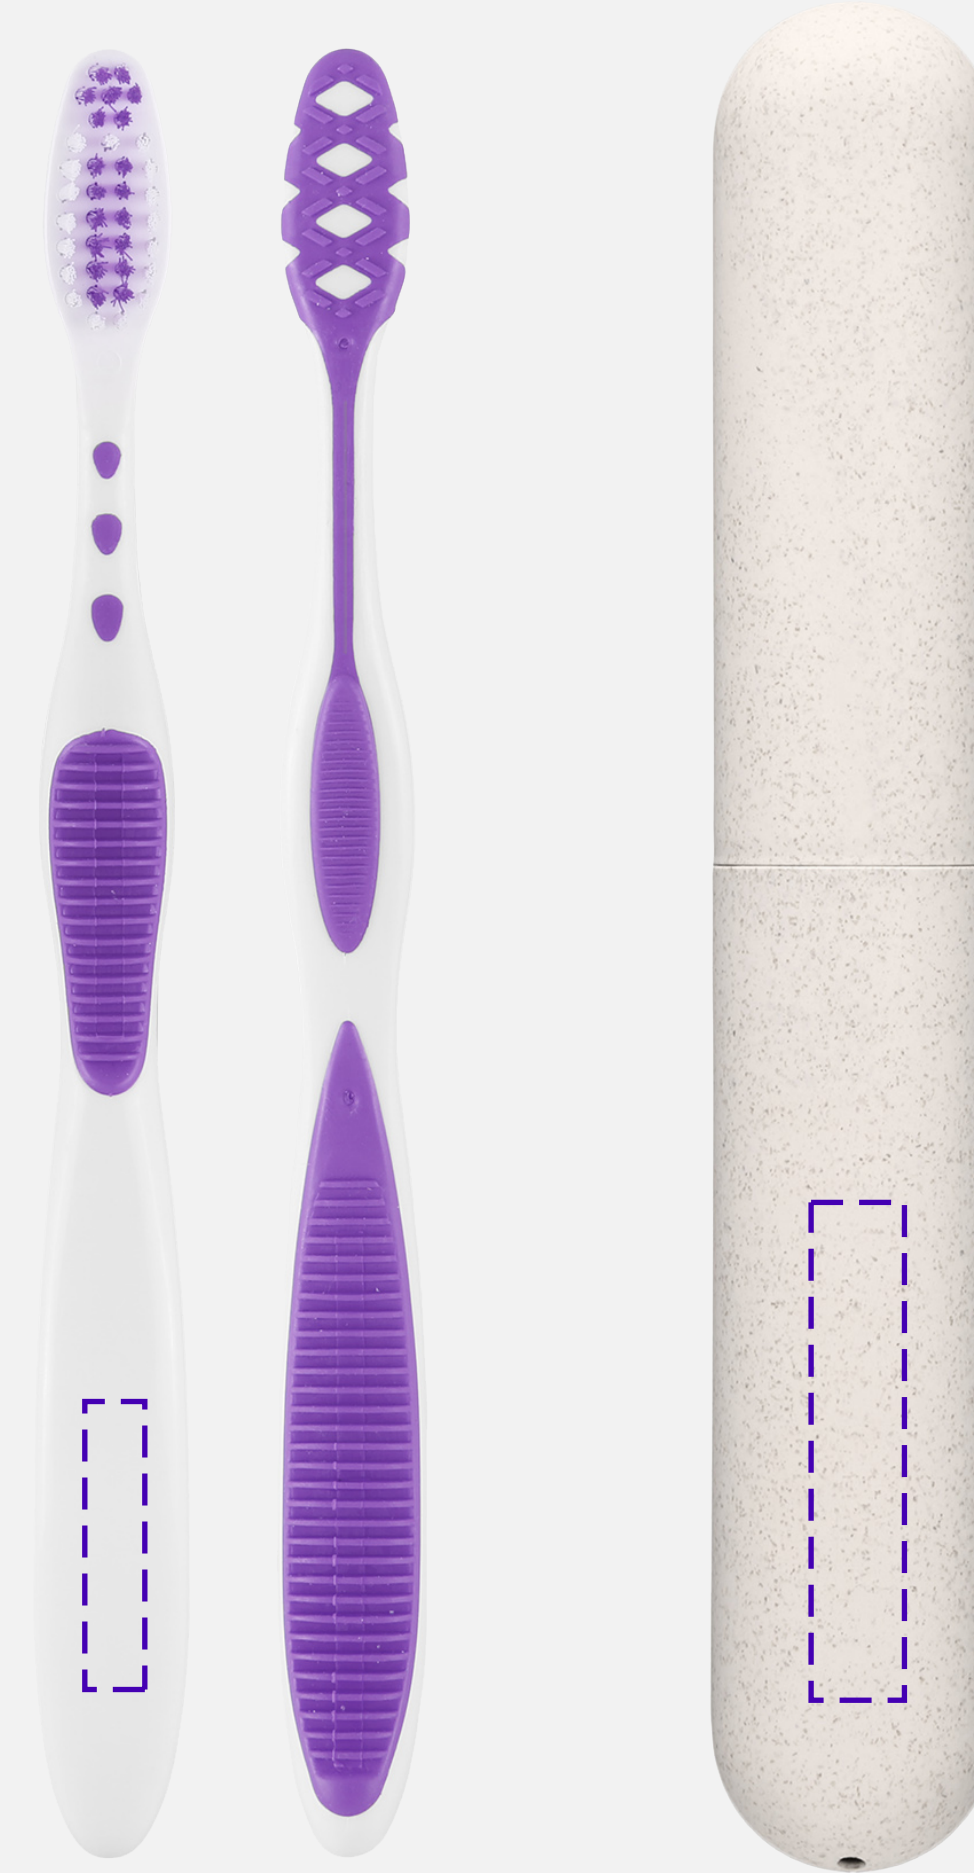

LK17WT | Wheatly Toothbrush Set

PO#

Product Size (inches):
1 3/16" W x 7 5/8" L x 7/8" H

Standard Decoration: Pad Print on Front of Toothbrush Handle; Pad Print on Top of Toothbrush Case

Decoration Option & Size (inches)
Pad Print 0.3125" W x 1.5" H on Top of Toothbrush Handle
Pad Print 2" W x 0.375" H on Top of Toothbrush Case

Standard Imprint Color(s):

Please note:
This virtual proof is not a printed sample of your artwork on our product.
The size and placement of the artwork may vary from this proof when printed.