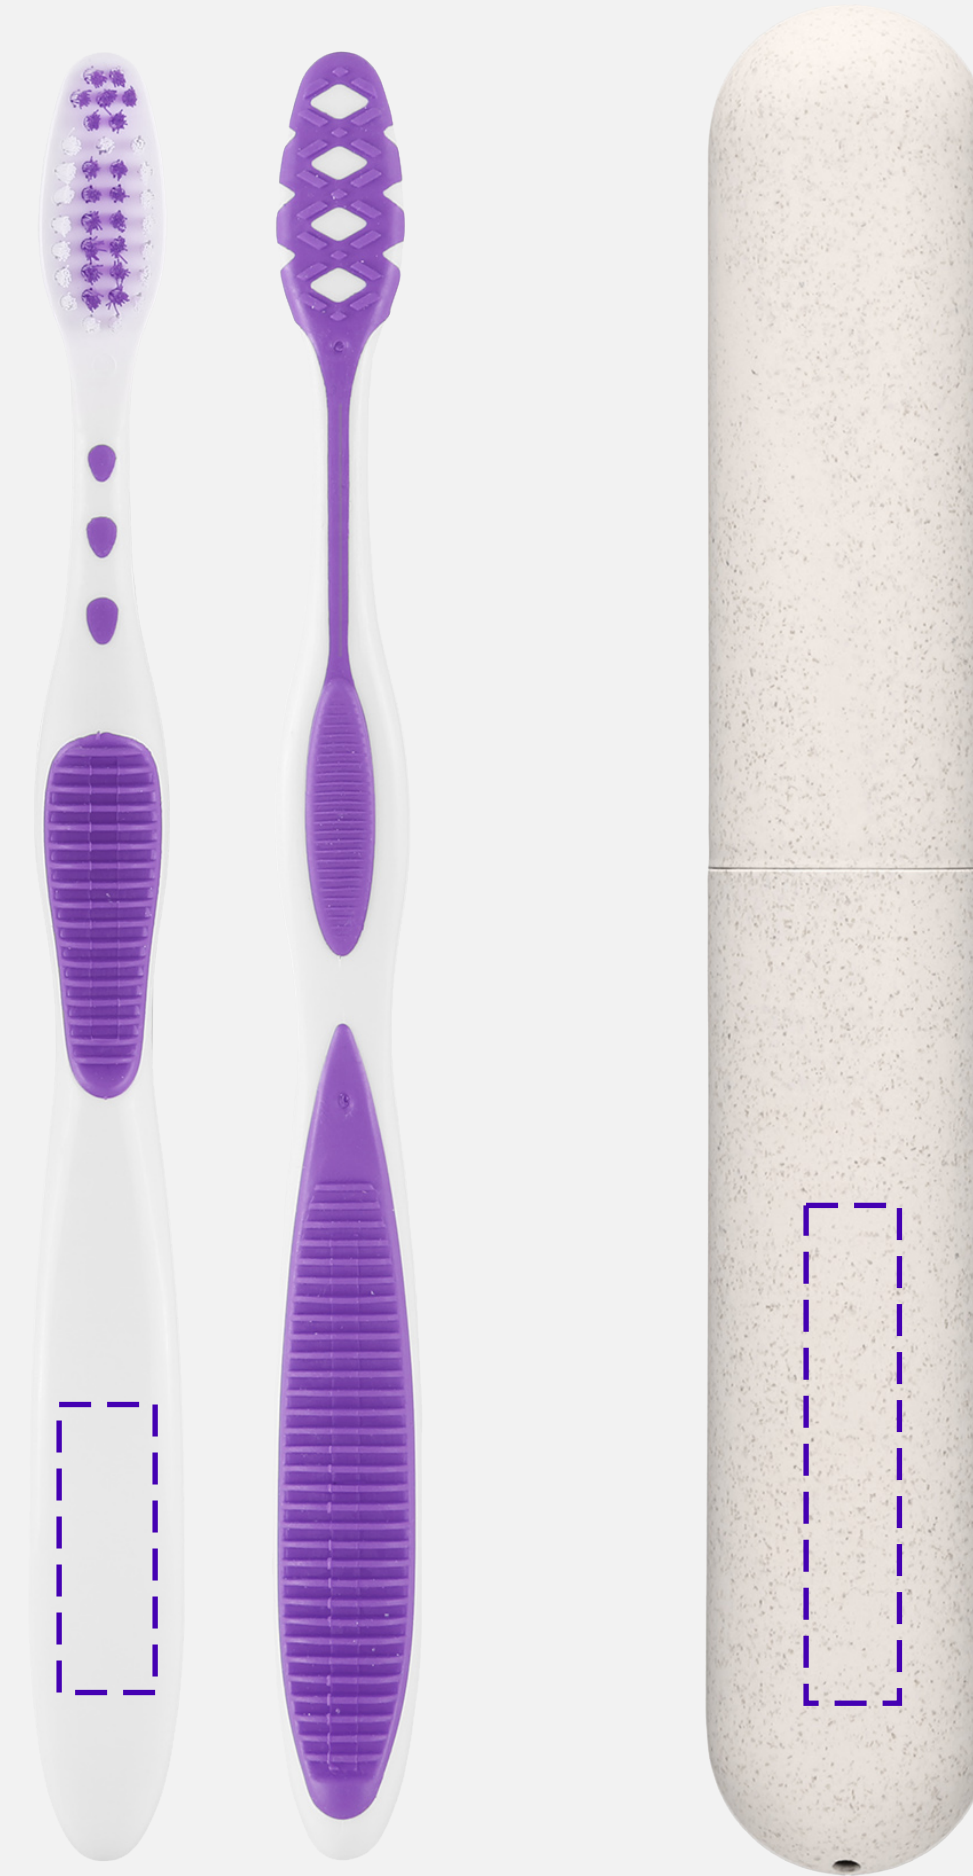

# LK17WT | Wheatly Toothbrush Set

PO#

Product Size (inches):  
 1 3/16" W x 7 5/8" L x 7/8" H

Decoration Option & Size (inches)  
 Full Color Digital 0.3125" W x 1.5" H on Top of Toothbrush Handle  
 Full Color Digital 2" W x 0.375" H on Top of Toothbrush Case

# LK17WT | Wheatly Toothbrush Set

PO#

Product Size (inches):  
1 3/16" W x 7 5/8" L x 7/8" H

Standard Decoration: Pad Print on Front of Toothbrush Handle; Pad Print on Top of Toothbrush Case

Decoration Option & Size (inches)  
Pad Print 0.3125" W x 1.5" H on Top of Toothbrush Handle  
Pad Print 2" W x 0.375" H on Top of Toothbrush Case