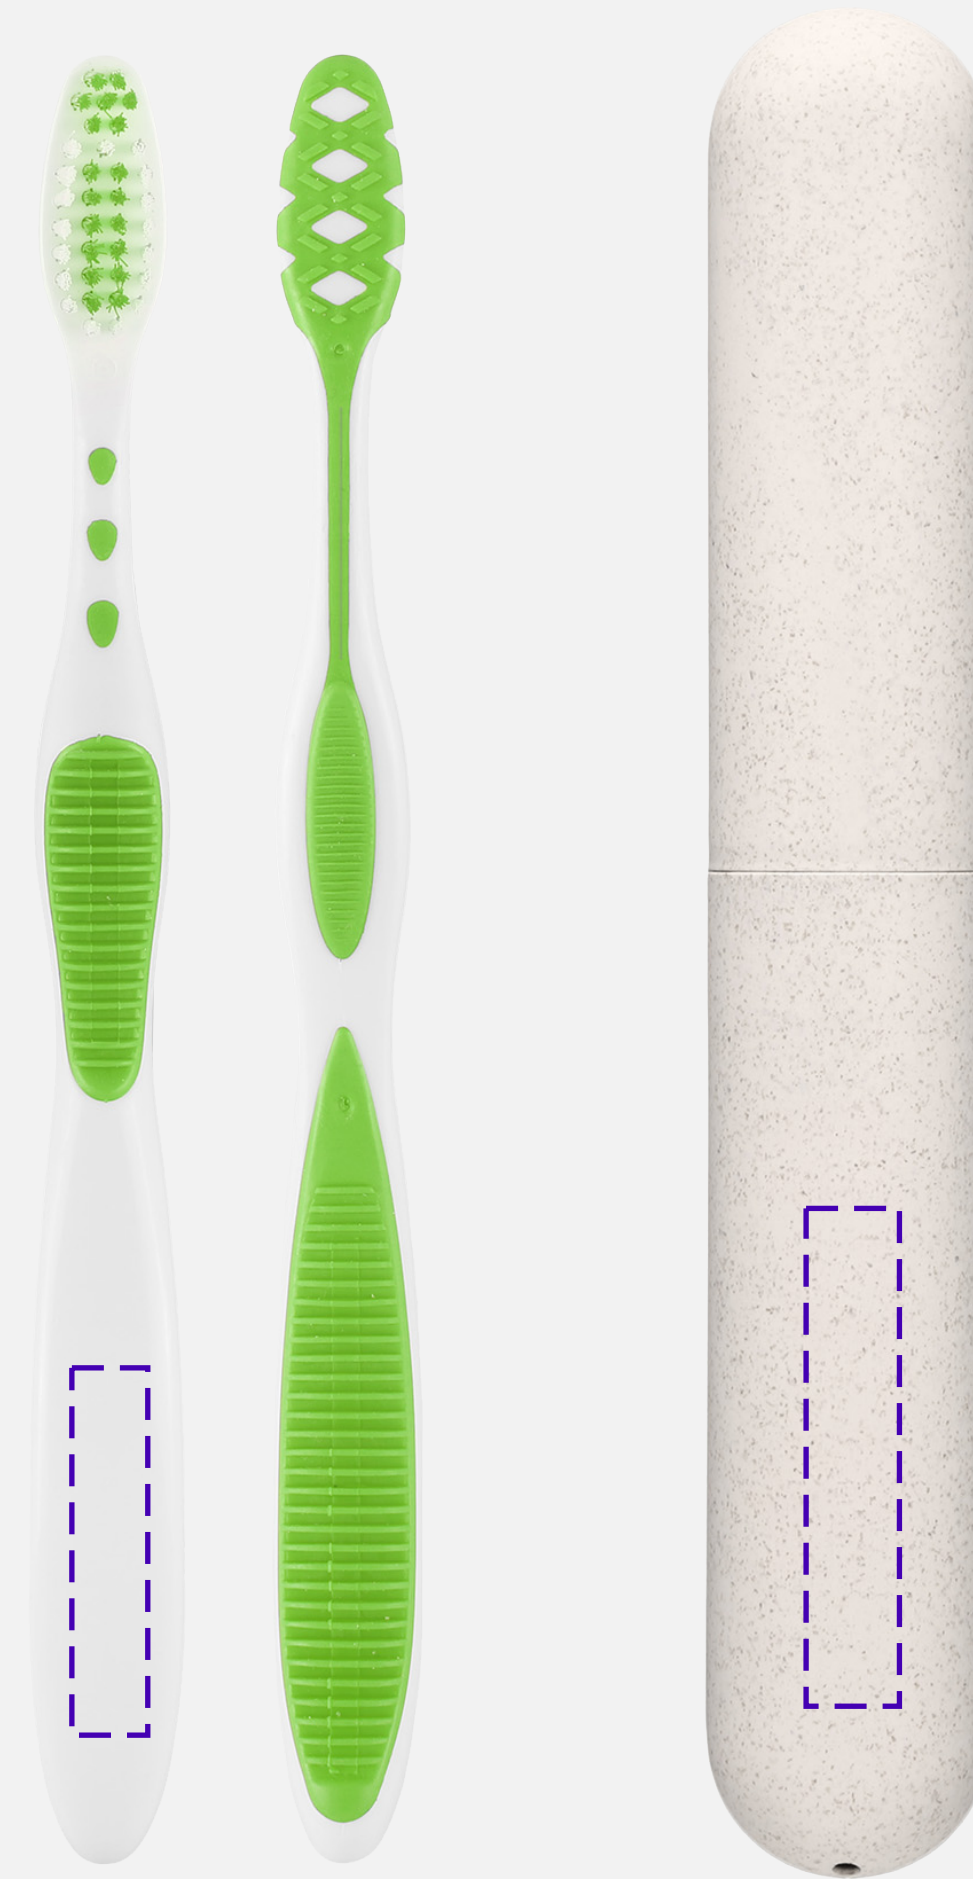

# LK17WT | Wheatly Toothbrush Set

PO#

Product Size (inches):  
1 3/16" W x 7 5/8" L x 7/8" H

Standard Decoration: Pad Print on Front of Toothbrush Handle; Pad Print on Top of Toothbrush Case

Decoration Option & Size (inches)  
Pad Print 0.3125" W x 1.5" H on Top of Toothbrush Handle  
Pad Print 2" W x 0.375" H on Top of Toothbrush Case

# LK17WT | Wheatly Toothbrush Set

PO#

Product Size (inches):  
1 3/16" W x 7 5/8" L x 7/8" H

Decoration Option & Size (inches)  
Full Color Digital 0.3125" W x 1.5" H on Top of Toothbrush Handle  
Full Color Digital 2" W x 0.375" H on Top of Toothbrush Case