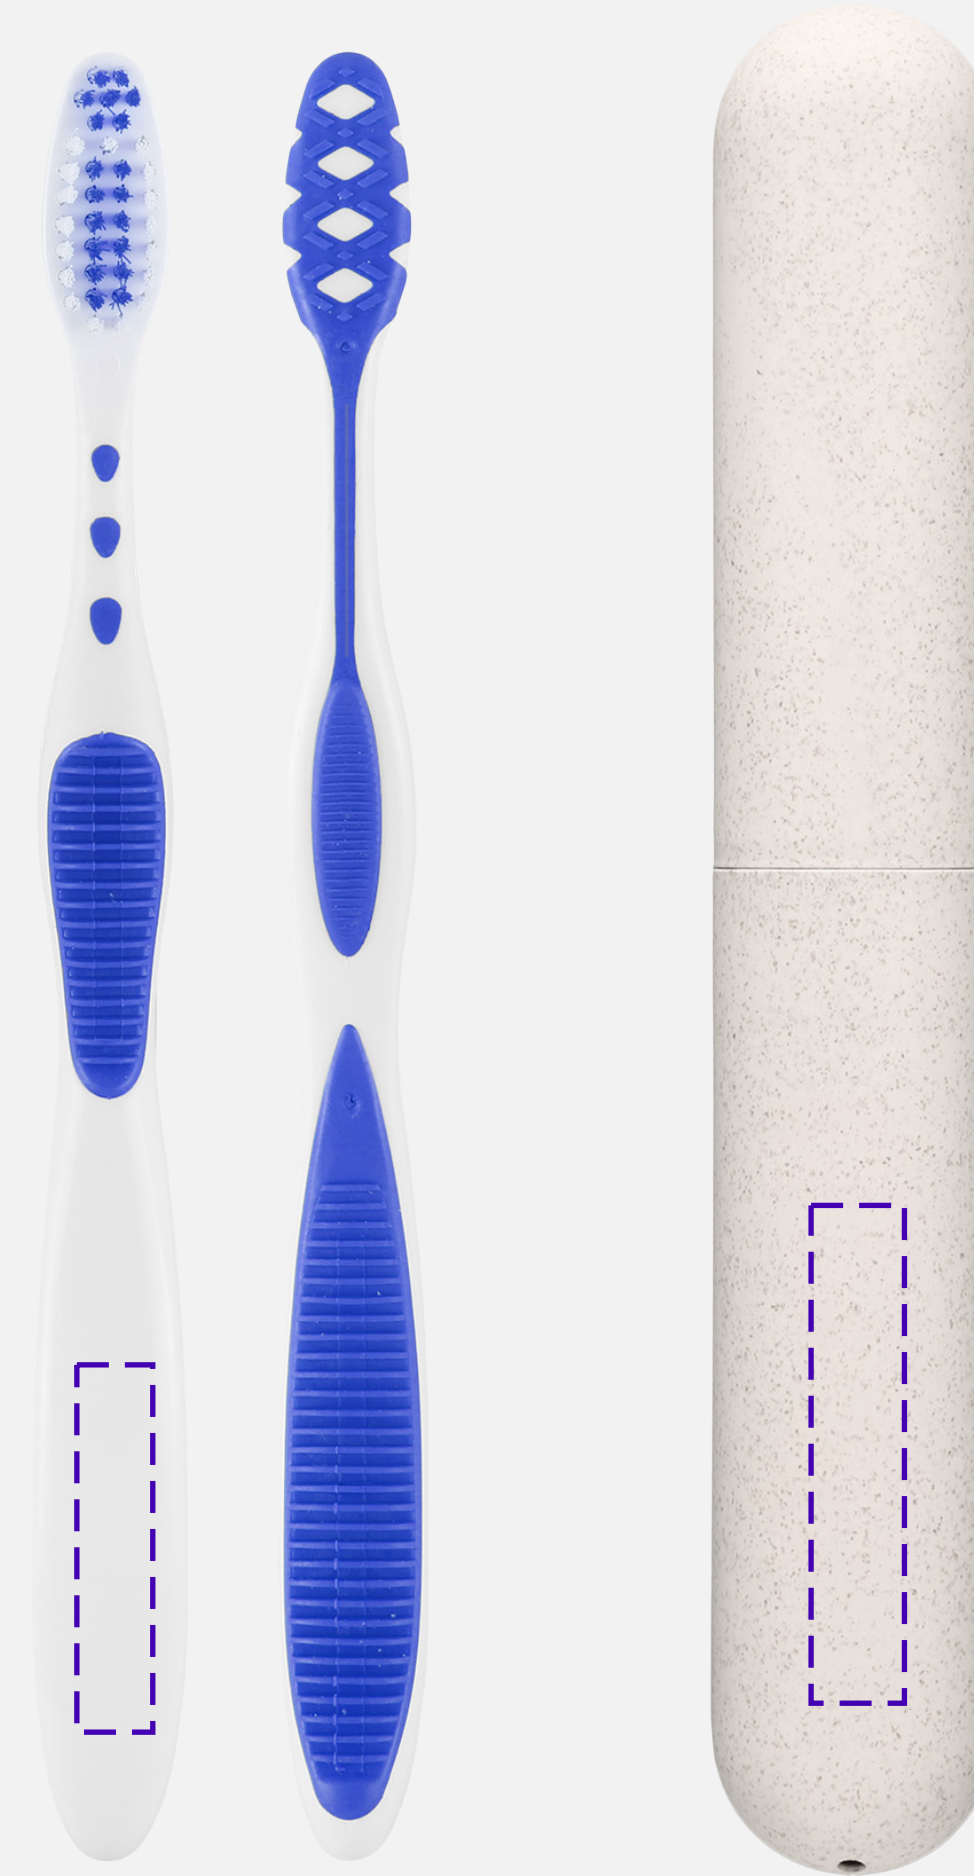

LK17WT | Wheatly Toothbrush Set

PO#

Product Size (inches):
1 3/16" W x 7 5/8" L x 7/8" H

Standard Decoration: Pad Print on Front of Toothbrush Handle; Pad Print on Top of Toothbrush Case

Decoration Option & Size (inches)
Pad Print 0.3125" W x 1.5" H on Top of Toothbrush Handle
Pad Print 2" W x 0.375" H on Top of Toothbrush Case

Standard Imprint Color(s):

Please note:
This virtual proof is not a printed sample of your artwork on our product.
The size and placement of the artwork may vary from this proof when printed.