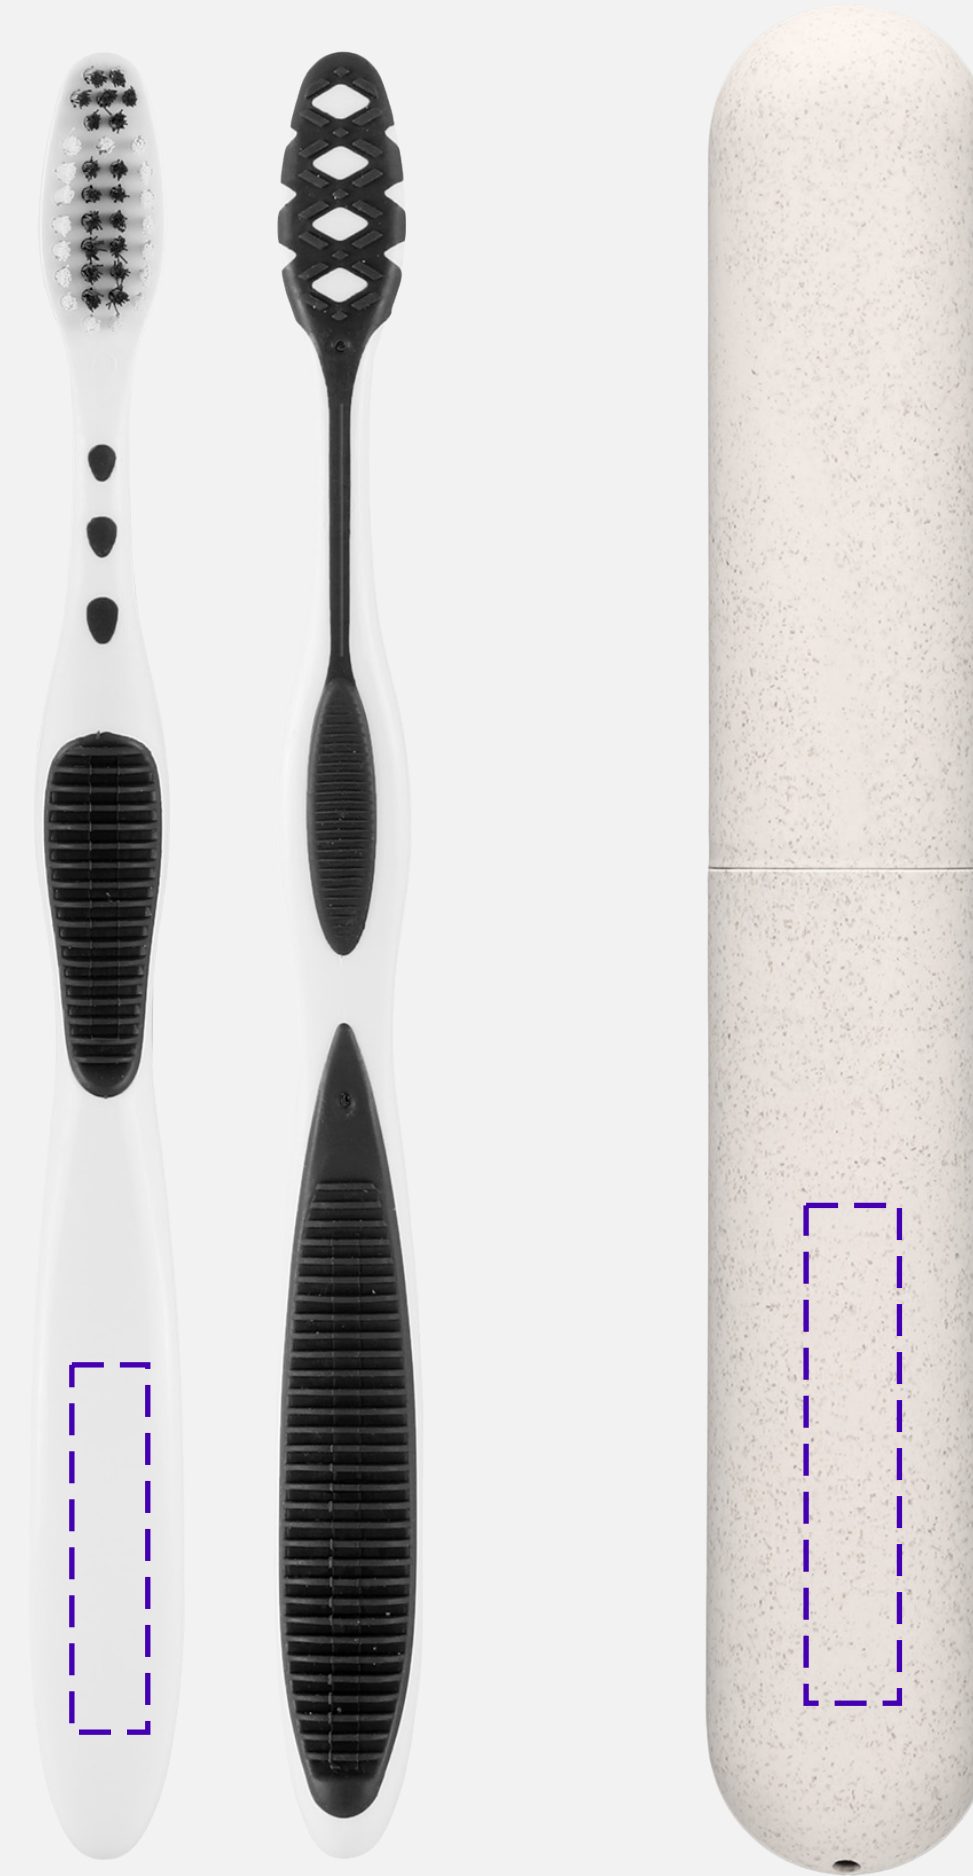

# LK17WT | Wheatly Toothbrush Set

PO#

Product Size (inches):  
1 3/16" W x 7 5/8" L x 7/8" H

Standard Decoration: Pad Print on Front of Toothbrush Handle; Pad Print on Top of Toothbrush Case

Decoration Option & Size (inches)  
Pad Print 0.3125" W x 1.5" H on Top of Toothbrush Handle  
Pad Print 2" W x 0.375" H on Top of Toothbrush Case

Standard Imprint Color(s):

Please note:  
This virtual proof is not a printed sample of your artwork on our product.  
The size and placement of the artwork may vary from this proof when printed.

# LK17WT | Wheatly Toothbrush Set

PO#

Product Size (inches):  
1 3/16" W x 7 5/8" L x 7/8" H

Decoration Option & Size (inches)  
Full Color Digital 0.3125" W x 1.5" H on Top of Toothbrush Handle  
Full Color Digital 2" W x 0.375" H on Top of Toothbrush Case