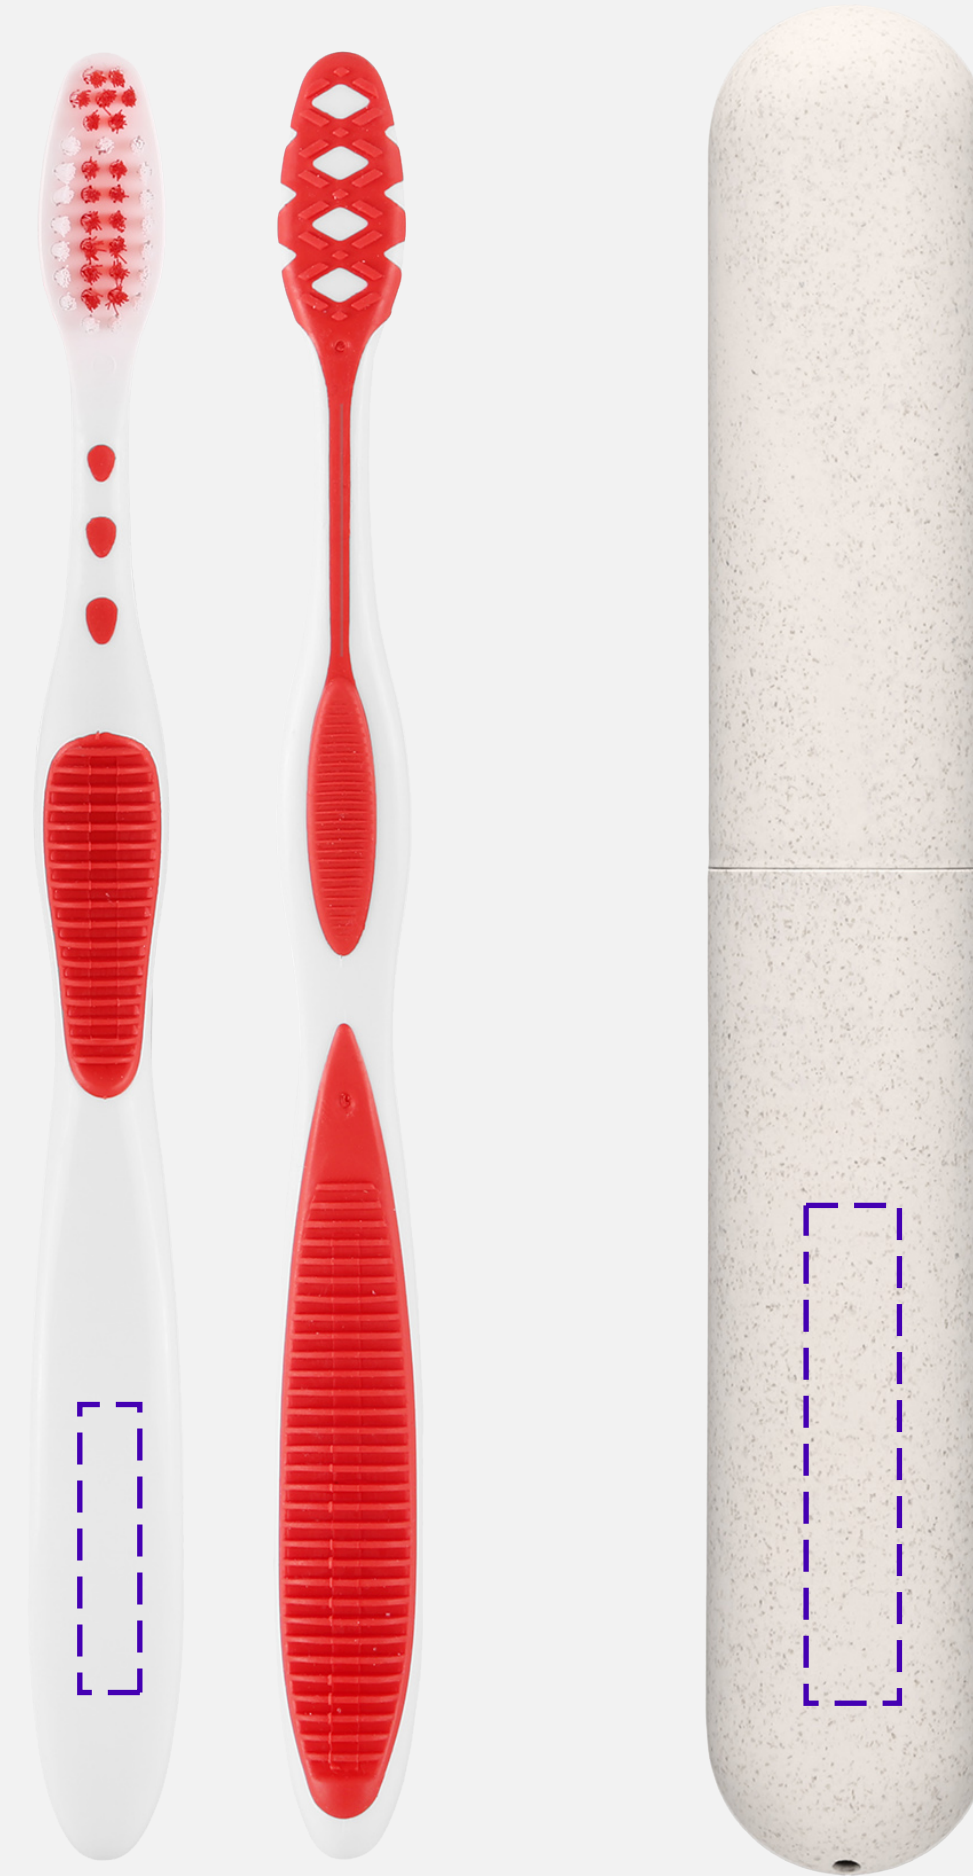

# LK17WT | Wheatly Toothbrush Set

PO#

Product Size (inches):  
 1 3/16" W x 7 5/8" L x 7/8" H

Decoration Option & Size (inches)  
 Full Color Digital 0.3125" W x 1.5" H on Top of Toothbrush Handle  
 Full Color Digital 2" W x 0.375" H on Top of Toothbrush Case

# LK17WT | Wheatly Toothbrush Set

PO#

Product Size (inches):  
1 3/16" W x 7 5/8" L x 7/8" H

Standard Decoration: Pad Print on Front of Toothbrush Handle; Pad Print on Top of Toothbrush Case

Decoration Option & Size (inches)  
Pad Print 0.3125" W x 1.5" H on Top of Toothbrush Handle  
Pad Print 2" W x 0.375" H on Top of Toothbrush Case