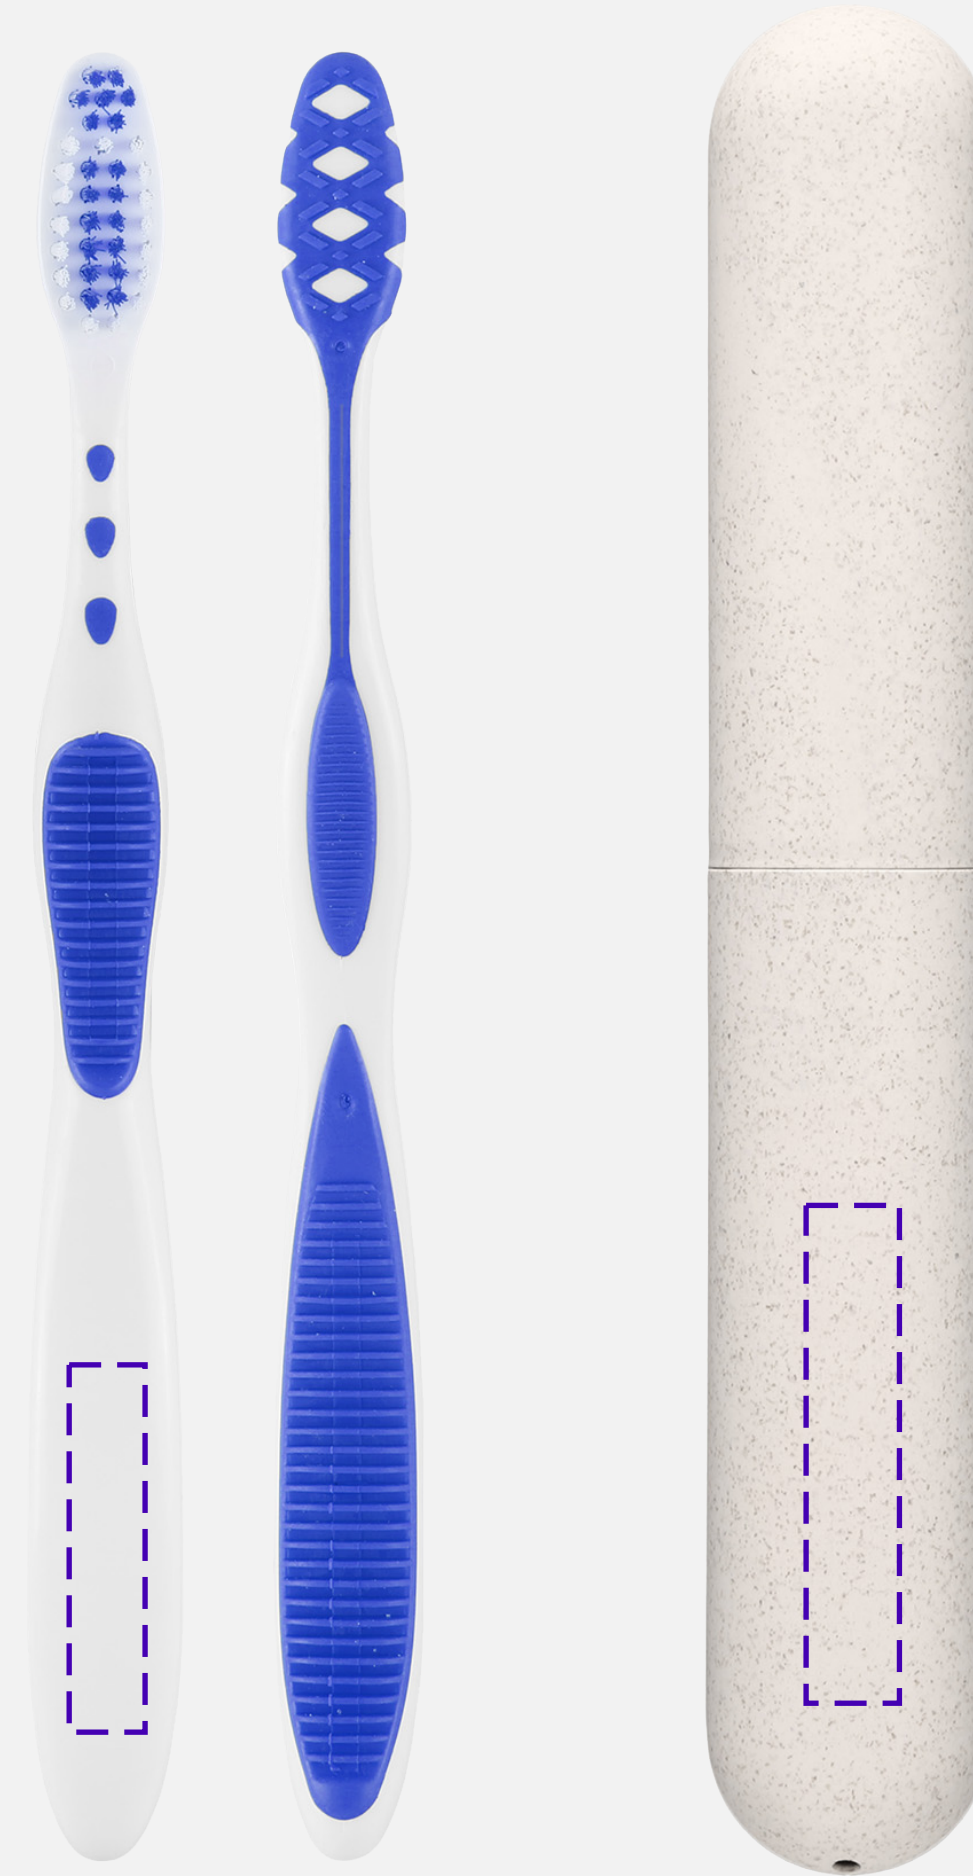

# LK17WT | Wheatly Toothbrush Set

PO#

Product Size (inches):  
1 3/16" W x 7 5/8" L x 7/8" H

Standard Decoration: Pad Print on Front of Toothbrush Handle; Pad Print on Top of Toothbrush Case

Decoration Option & Size (inches)  
Pad Print 0.3125" W x 1.5" H on Top of Toothbrush Handle  
Pad Print 2" W x 0.375" H on Top of Toothbrush Case

# LK17WT | Wheatly Toothbrush Set

PO#

Product Size (inches):  
1 3/16" W x 7 5/8" L x 7/8" H

Decoration Option & Size (inches)  
Full Color Digital 0.3125" W x 1.5" H on Top of Toothbrush Handle  
Full Color Digital 2" W x 0.375" H on Top of Toothbrush Case