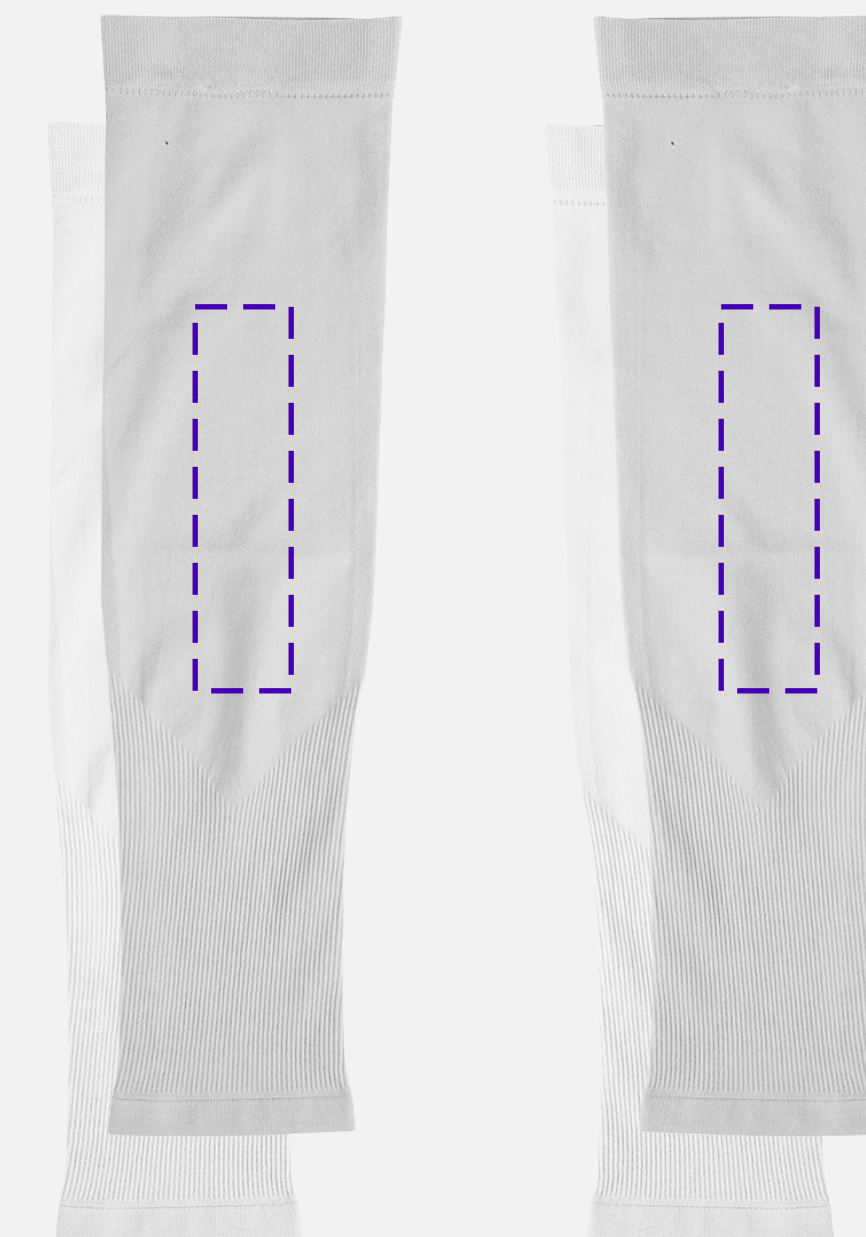

LK12BS | Bundle Of Sunshine Kit

PO#

Product Size (inches):
7" W x 9" H

Standard Decoration: Full Color on Sunscreen, 1 color on all other components

Decoration Option & Size (inches)

Full Color Label 3.5" W x 1.5" H on Centered on Sunscreen

Silk Screen 1.5" W x 6" H on Each Sleeve

Pad Print 2" W x 0.3125" H on Centered on Sunglasses Temple

Silk Screen 5" W x 5.5" H on Centered on Front of Jute Bag

Standard Imprint Color(s):

Please note:
This virtual proof is not a printed sample of your artwork on our product.
The size and placement of the artwork may vary from this proof when printed.

LK12BS | Bundle Of Sunshine Kit

PO#

Product Size (inches):
7" W x 9" H

Decoration Option & Size (inches)

Full Color Label 3.5" W x 1.5" H on Centered on Sunscreen

Silk Screen 1.5" W x 6" H on Each Sleeve

Pad Print 2" W x 0.3125" H on Centered on Sunglasses Temple

Full Color Heat Transfer 5" W x 6" H on On Front of Jute Bag

Standard Imprint Color(s):

Please note:
This virtual proof is not a printed sample of your artwork on our product.
The size and placement of the artwork may vary from this proof when printed.