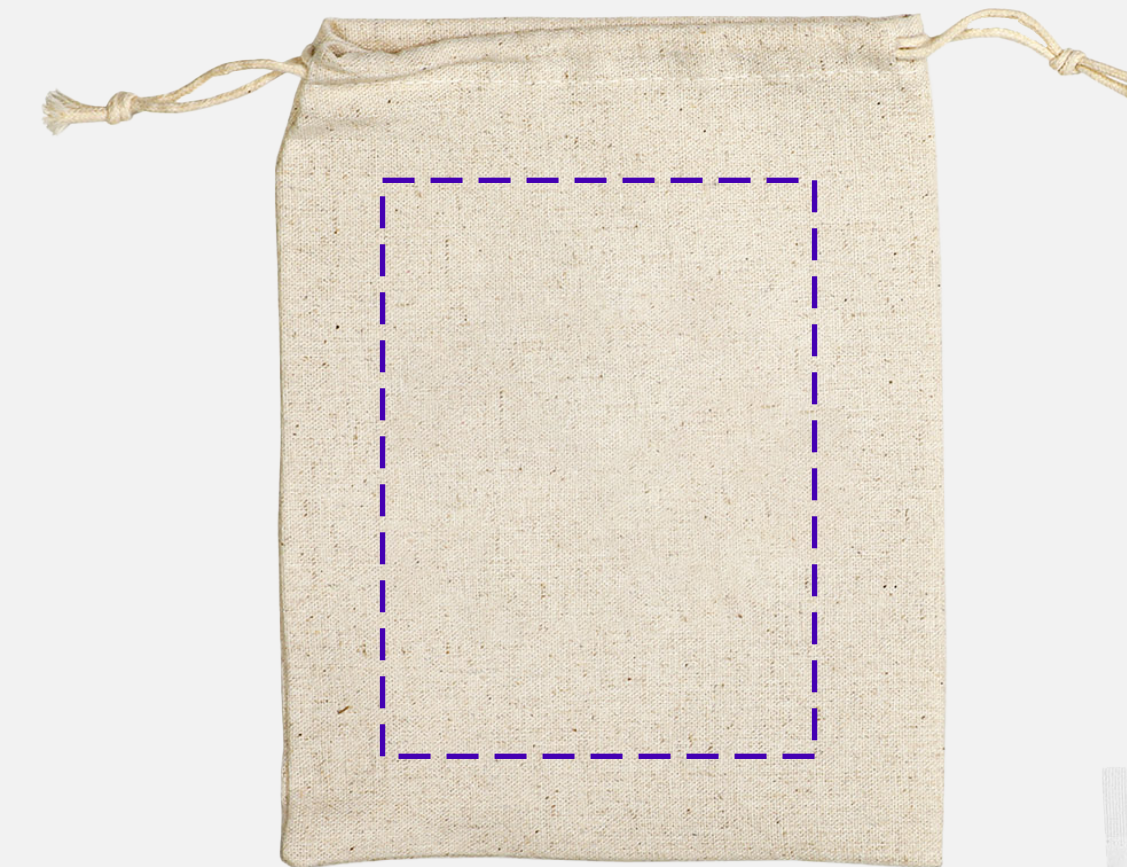

LK12BS | Bundle Of Sunshine Kit

PO#

Product Size (inches):
7" W x 9" H

Standard Decoration: Full Color on Sunscreen, 1 color on all other components

Decoration Option & Size (inches)

Full Color Label 3.5" W x 1.5" H on Centered on Sunscreen

Silk Screen 1.5" W x 6" H on Each Sleeve

Pad Print 2" W x 0.3125" H on Centered on Sunglasses Temple

Silk Screen 5" W x 5.5" H on Centered on Front of Jute Bag

Standard Imprint Color(s):

Please note:
This virtual proof is not a printed sample of your artwork on our product.
The size and placement of the artwork may vary from this proof when printed.

LK12BS | Bundle Of Sunshine Kit

PO#

Product Size (inches):
7" W x 9" H

Decoration Option & Size (inches)

Full Color Label 3.5" W x 1.5" H on Centered on Sunscreen

Silk Screen 1.5" W x 6" H on Each Sleeve

Pad Print 2" W x 0.3125" H on Centered on Sunglasses Temple

Full Color Heat Transfer 5" W x 6" H on On Front of Jute Bag

Standard Imprint Color(s):

Please note:
This virtual proof is not a printed sample of your artwork on our product.
The size and placement of the artwork may vary from this proof when printed.