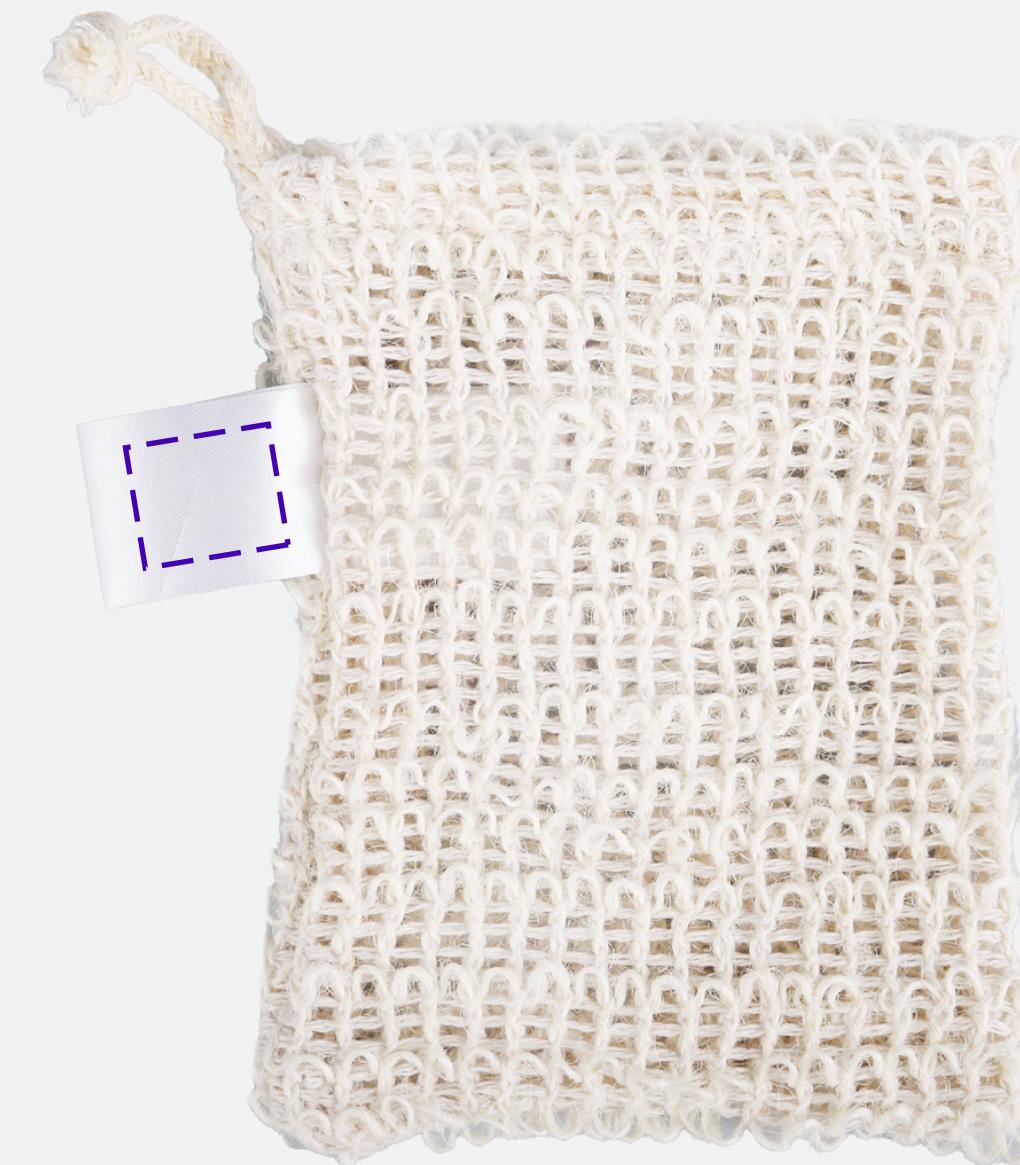

LK10LR | Lather Refresh Kit

PO#

Imprint size: 3" W x 2" H

Imprint size: 1" W x 0.5" H

Product Size (inches):
3 3/4" W x 5 1/2" H

Standard Decoration:
Full Color Label on Front of Kraft Box of Lather Soap Bar
Pad Print on Tag of Loofah Bag

All Decoration Options
Full Color Label 3" W x 2" H on On Front of Kraft Box of Lather Soap Bar
Pad Print 1" W x 0.5" H on On Tag of Loofah Bag

Please note:
This virtual proof is not a printed sample of your artwork on our product.
The size and placement of the artwork may vary from this proof when printed.