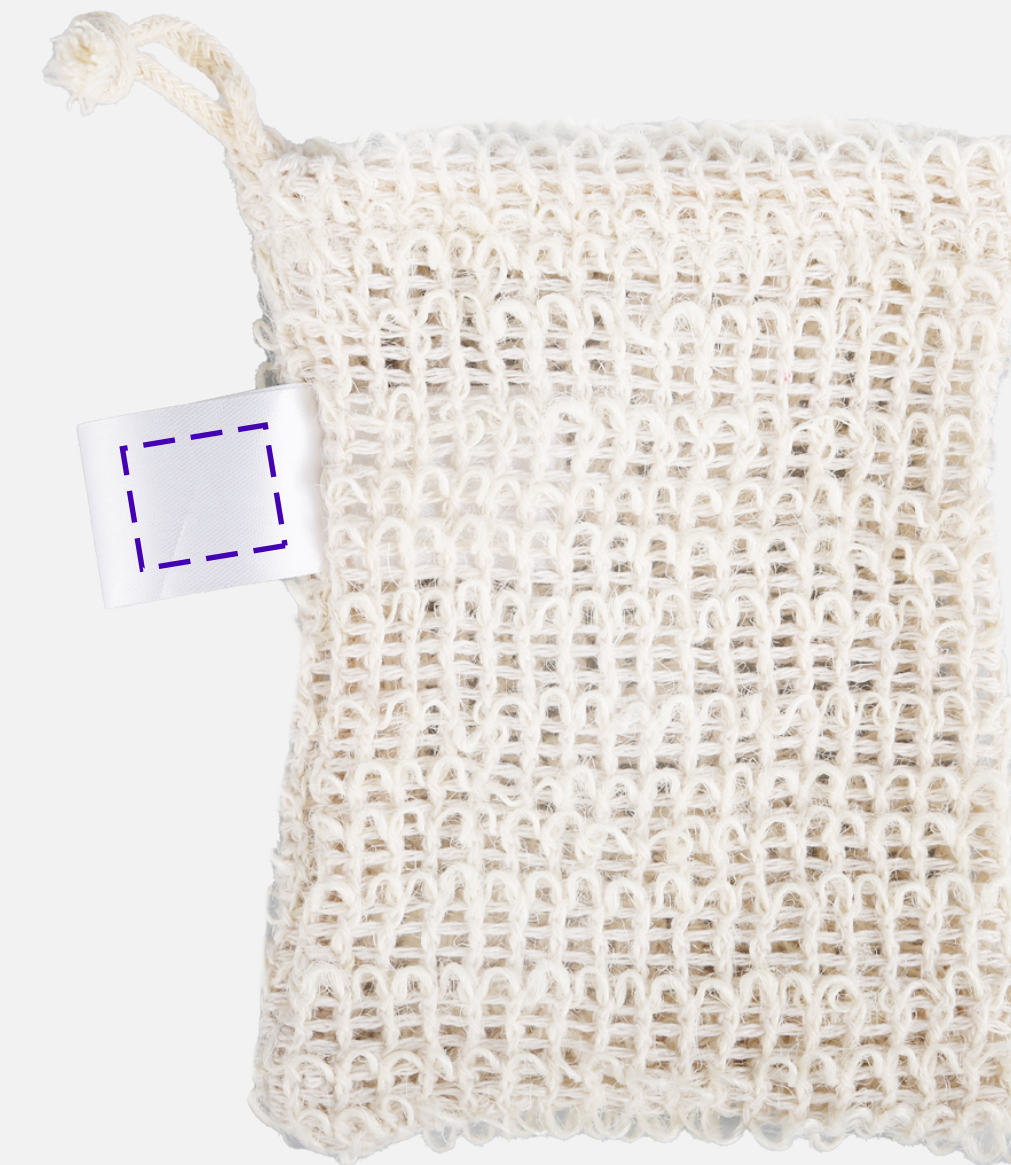

LK10LR | Lather Refresh Kit

PO#

Imprint size: 3" W x 2" H

Imprint size: 1" W x 0.5" H

Product Size (inches):
3 3/4" W x 5 1/2" H

Standard Decoration:
Full Color Label on Front of Kraft Box of Lather Soap Bar
Pad Print on Tag of Loofah Bag

All Decoration Options
Full Color Label 3" W x 2" H on On Front of Kraft Box of Lather Soap Bar
Pad Print 1" W x 0.5" H on On Tag of Loofah Bag

Please note:
This virtual proof is not a printed sample of your artwork on our product.
The size and placement of the artwork may vary from this proof when printed.