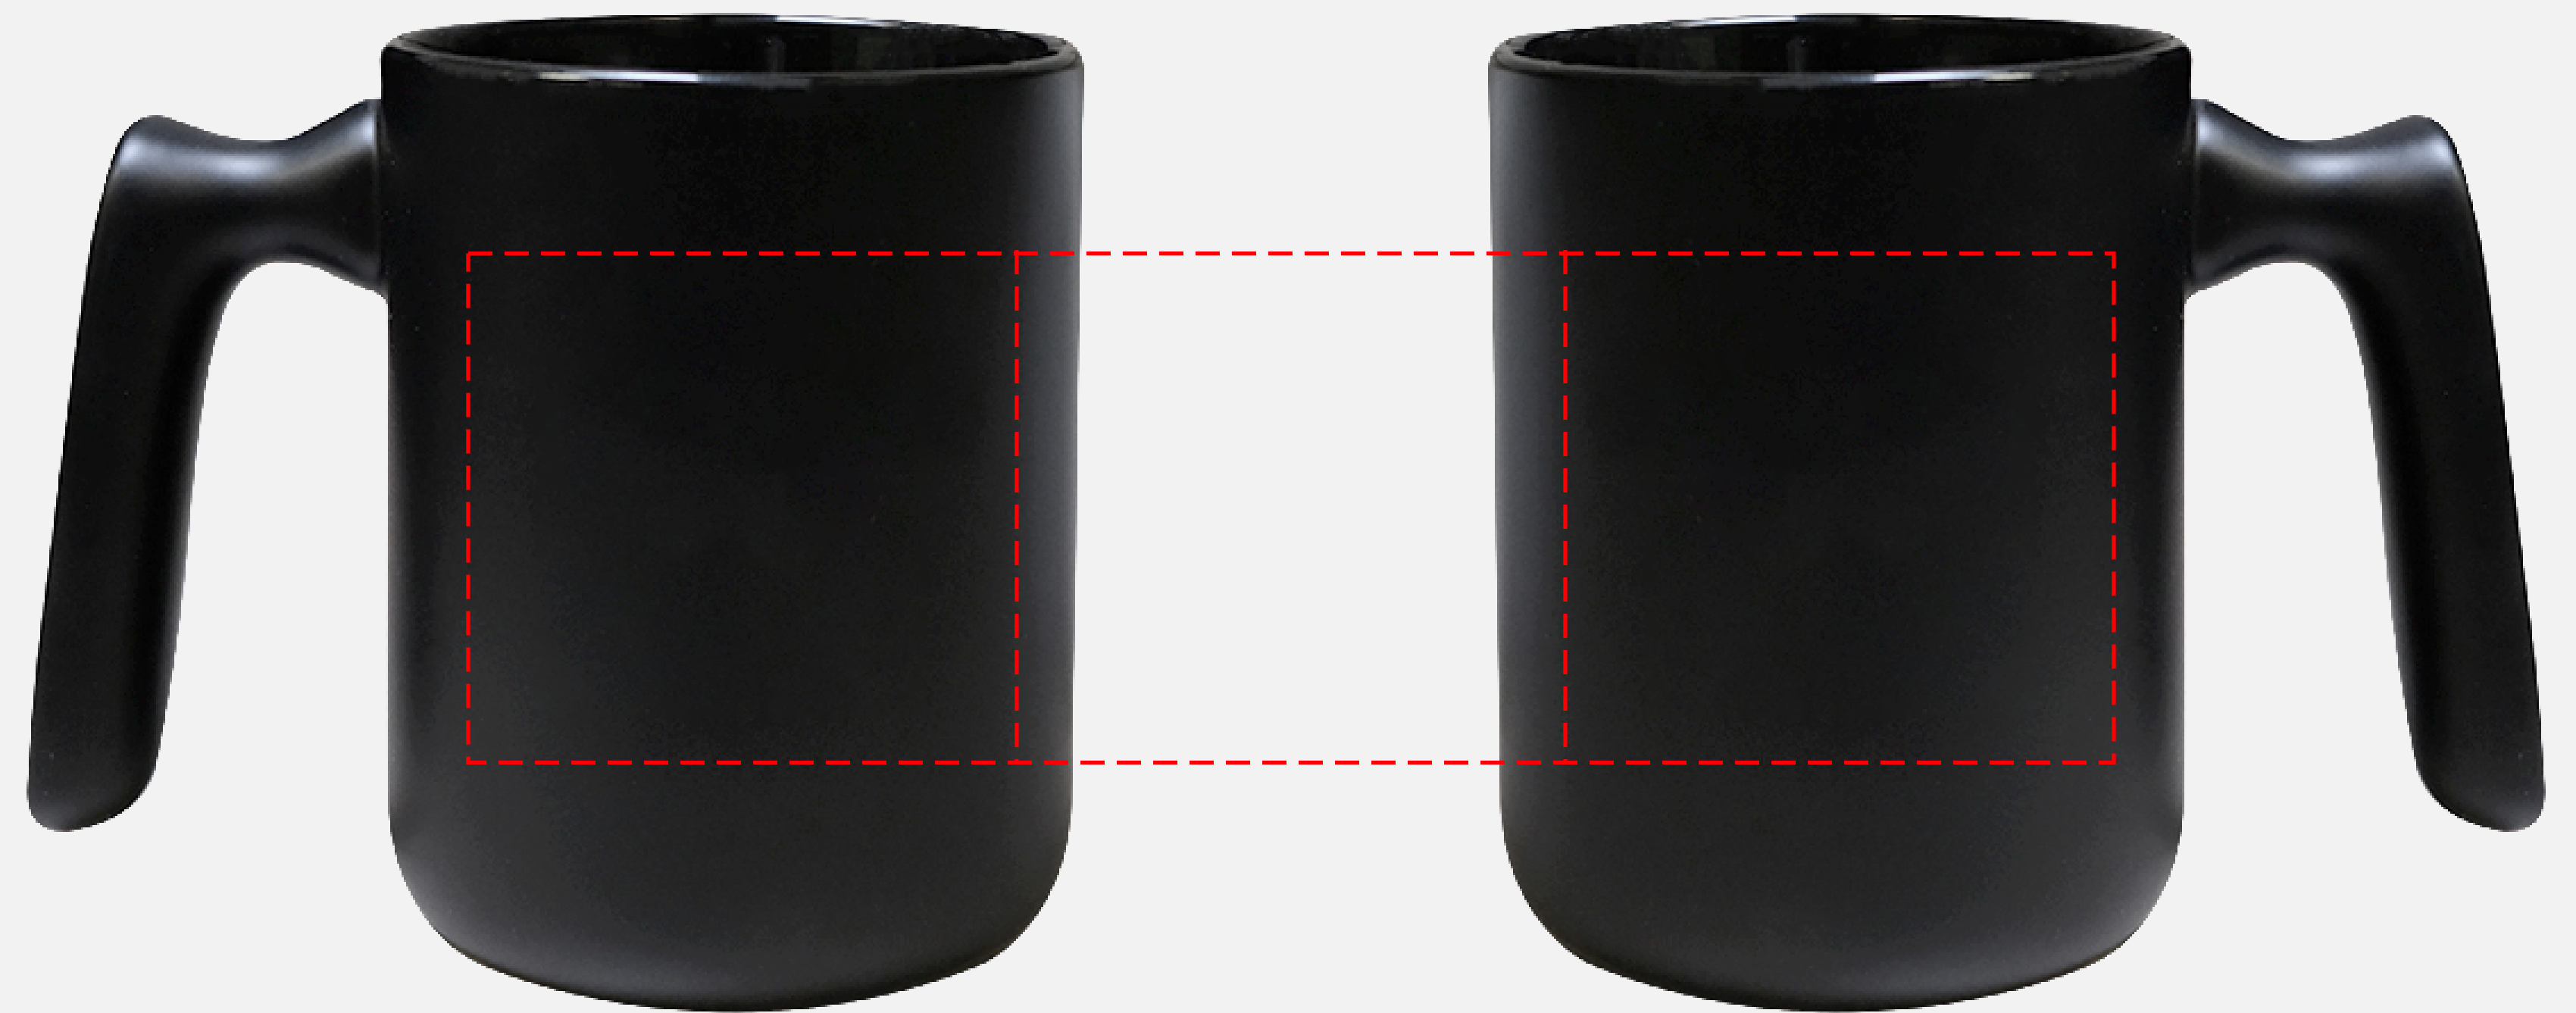

CM9026 | Twain 16 Fl Oz Mug

PO#

Product Size (inches):

4 1/2" H x 3 1/2" DIA

All Decoration Options

Screen Print 8" W x 2.5" H on Wraparound, Each Logo Cannot Exceed 2.5" W

Maximum Number of Spot Imprint Colors: 1

Please note:

This virtual proof is not a printed sample of your artwork on our product.
The size and placement of the artwork may vary from this proof when printed.