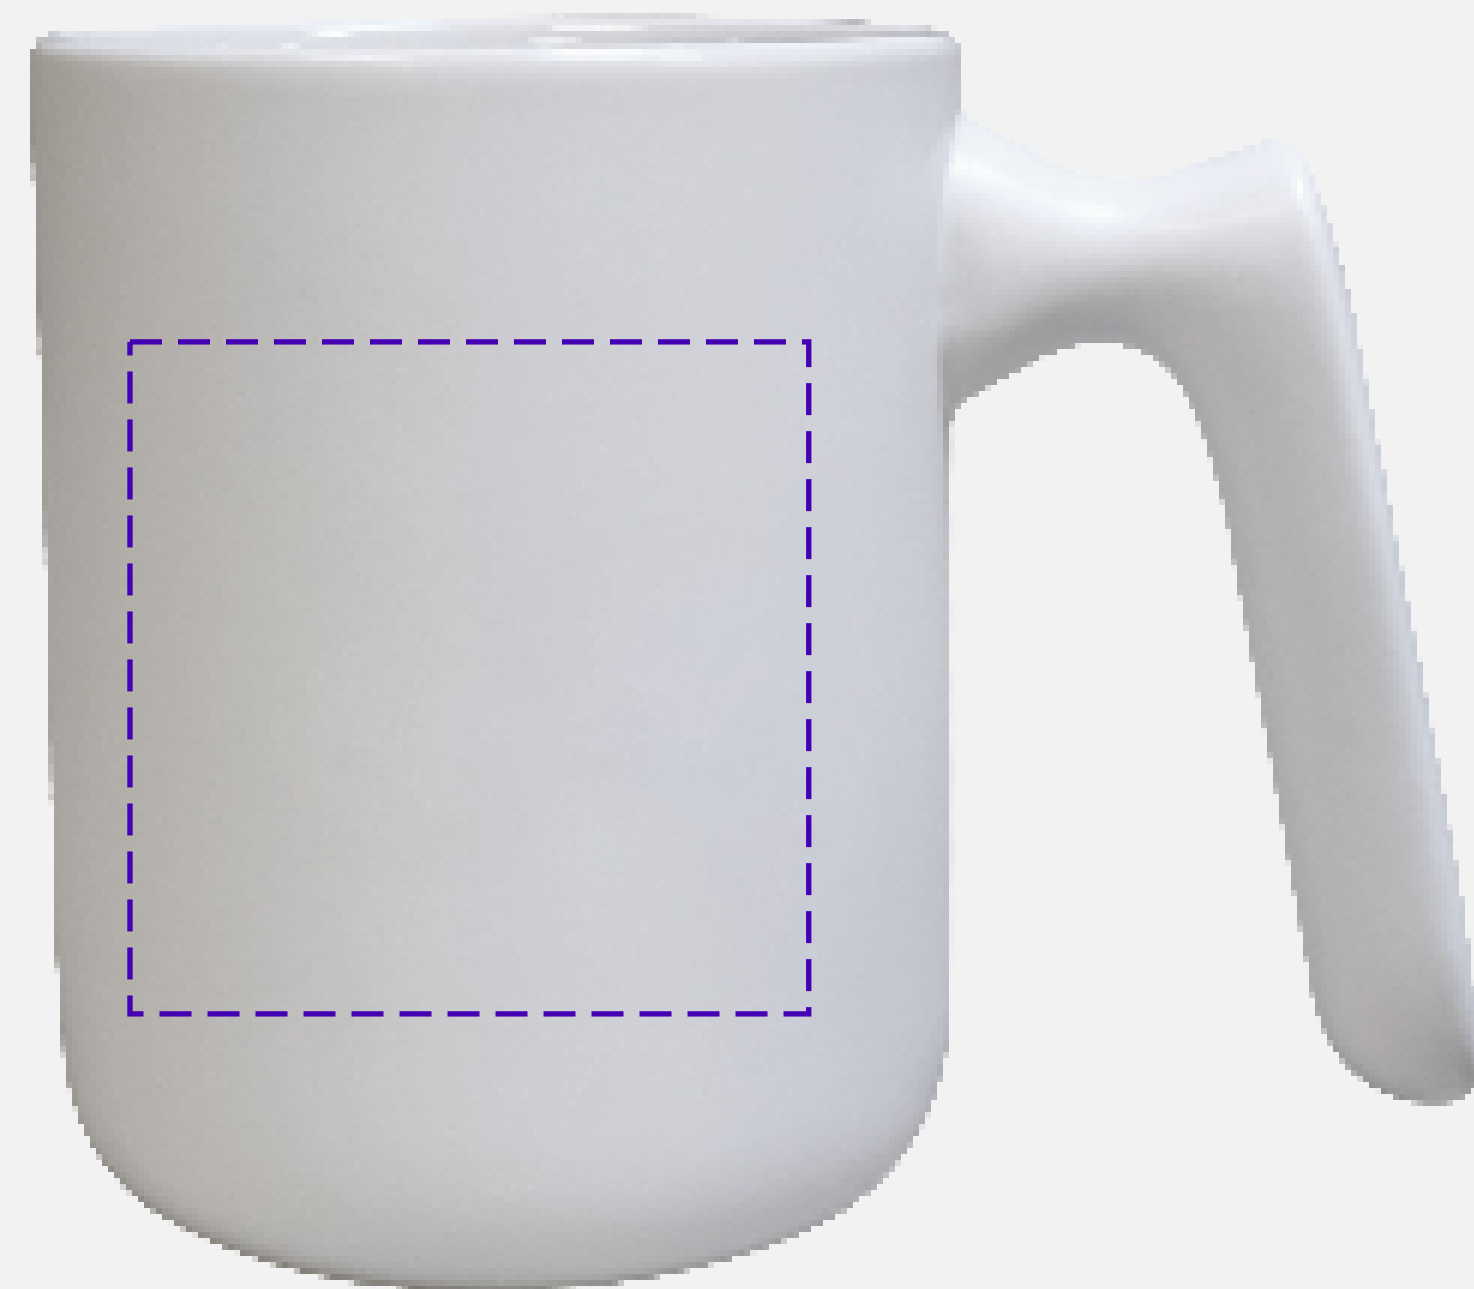

# CM9026 | Twain 16 Fl Oz Mug

PO#

**Product Size (inches):**

4 1/2" H x 3 1/2" DIA

**Standard Decoration:**

Screen Print On Inboard Side

**All Decoration Options**

Screen Print 2.5" W x 2.5" H on Inboard Or Outboard Side Centered

AquaMark 2.5" W x 2.5" H on Inboard Or Outboard Side Centered

**Maximum Number of Spot Imprint Colors: 1**

**Please note:**

This virtual proof is not a printed sample of your artwork on our product.  
The size and placement of the artwork may vary from this proof when printed.

# CM9026 | Twain 16 Fl Oz Mug

PO#

**Product Size (inches):**

4 1/2" H x 3 1/2" DIA

**Standard Decoration:**

Screen Print On Inboard Side

**All Decoration Options**

Screen Print 5" W x 2.5" H on Opposite Handle Centered

AquaMark 5" W x 2.5" H on Opposite Handle Centered

**Maximum Number of Spot Imprint Colors: 1**

**Please note:**

This virtual proof is not a printed sample of your artwork on our product.  
The size and placement of the artwork may vary from this proof when printed.