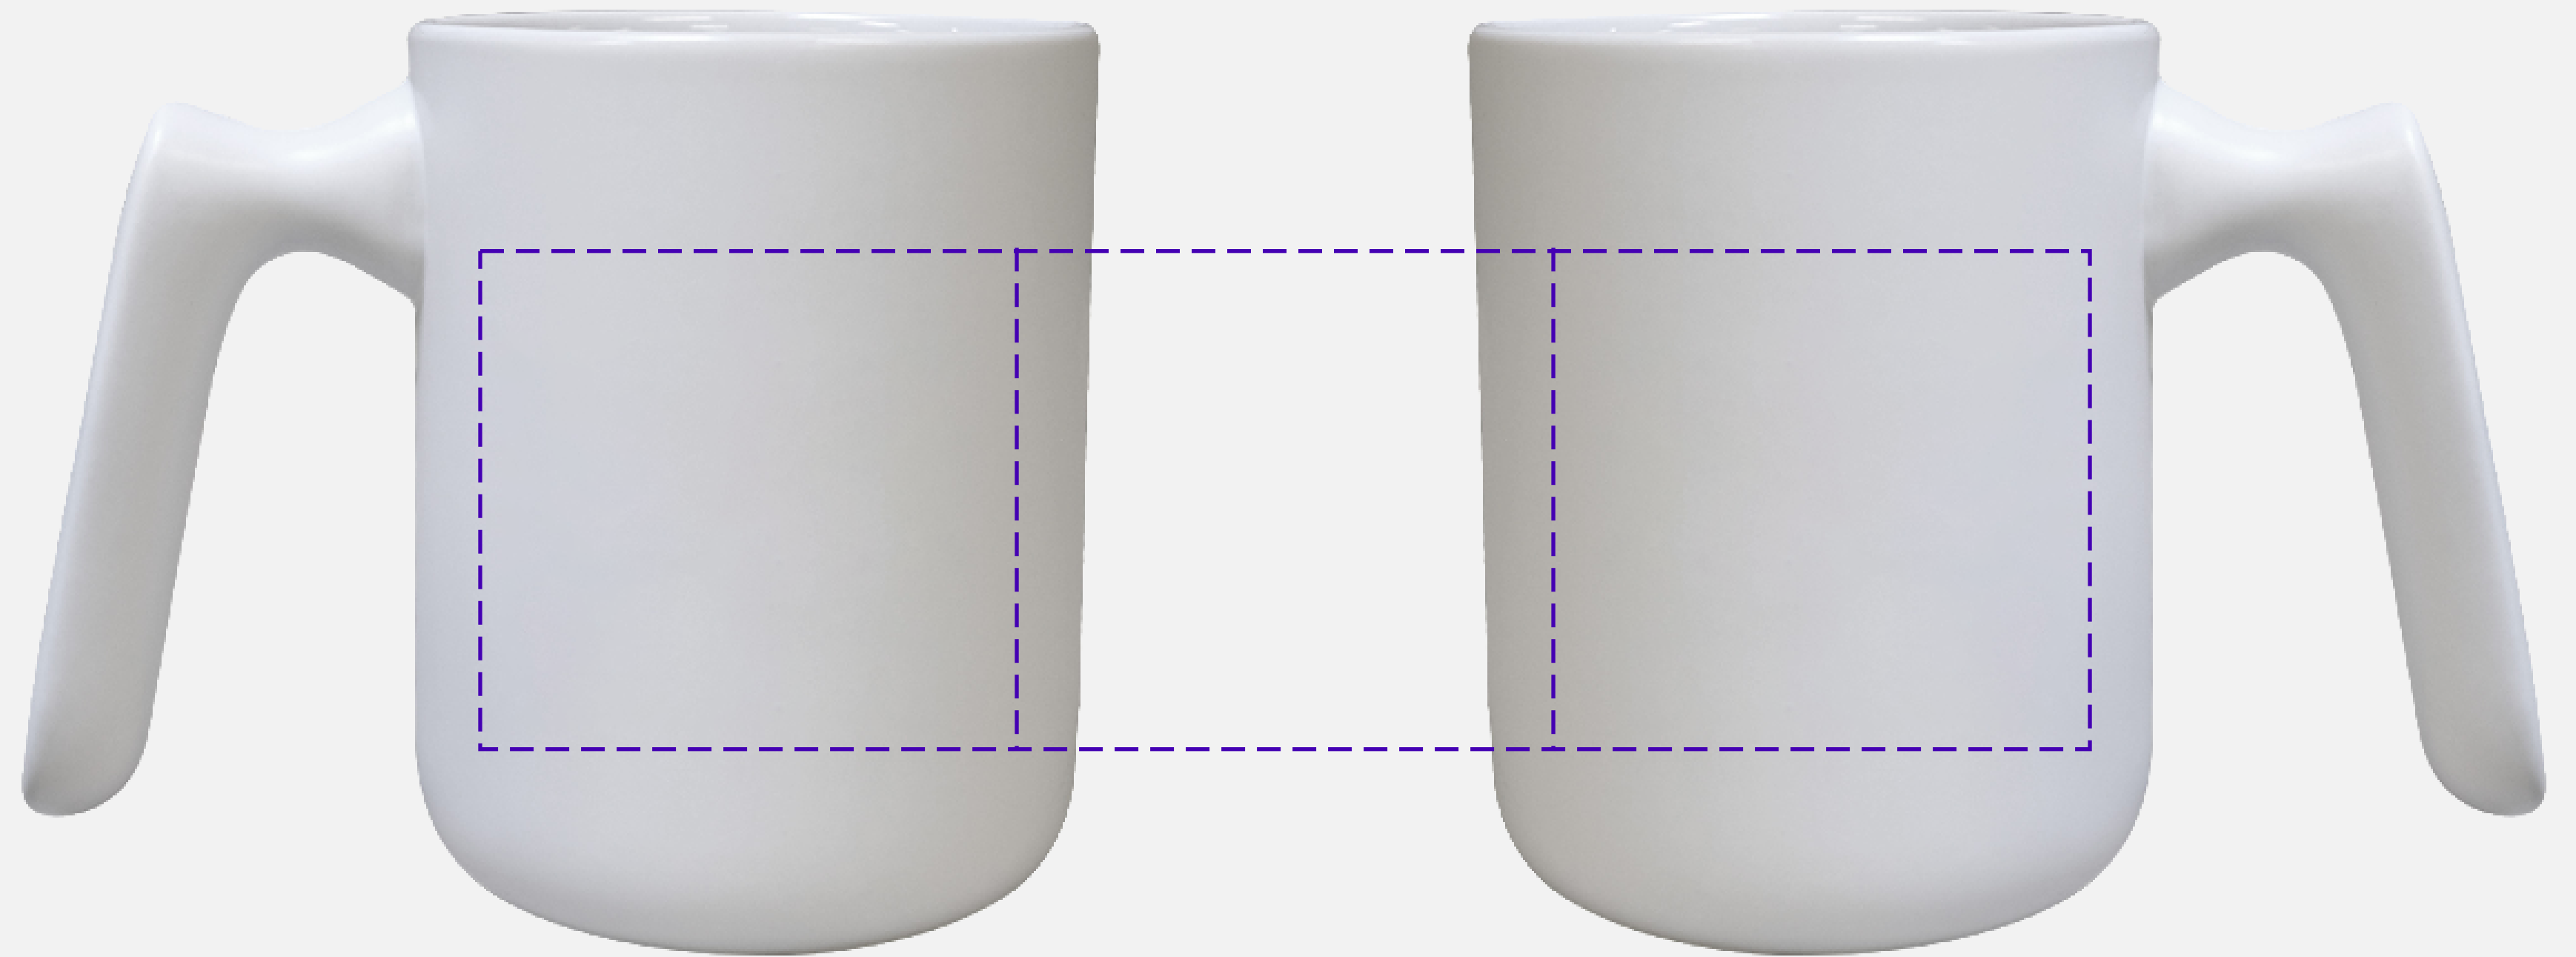

CM9026 | Twain 16 Fl Oz Mug

PO#

Product Size (inches):

4 1/2" H x 3 1/2" DIA

All Decoration Options

Screen Print 8" W x 2.5" H on Wraparound, Each Logo Cannot Exceed 2.5" W

Maximum Number of Spot Imprint Colors: 1

Please note:

This virtual proof is not a printed sample of your artwork on our product.
The size and placement of the artwork may vary from this proof when printed.