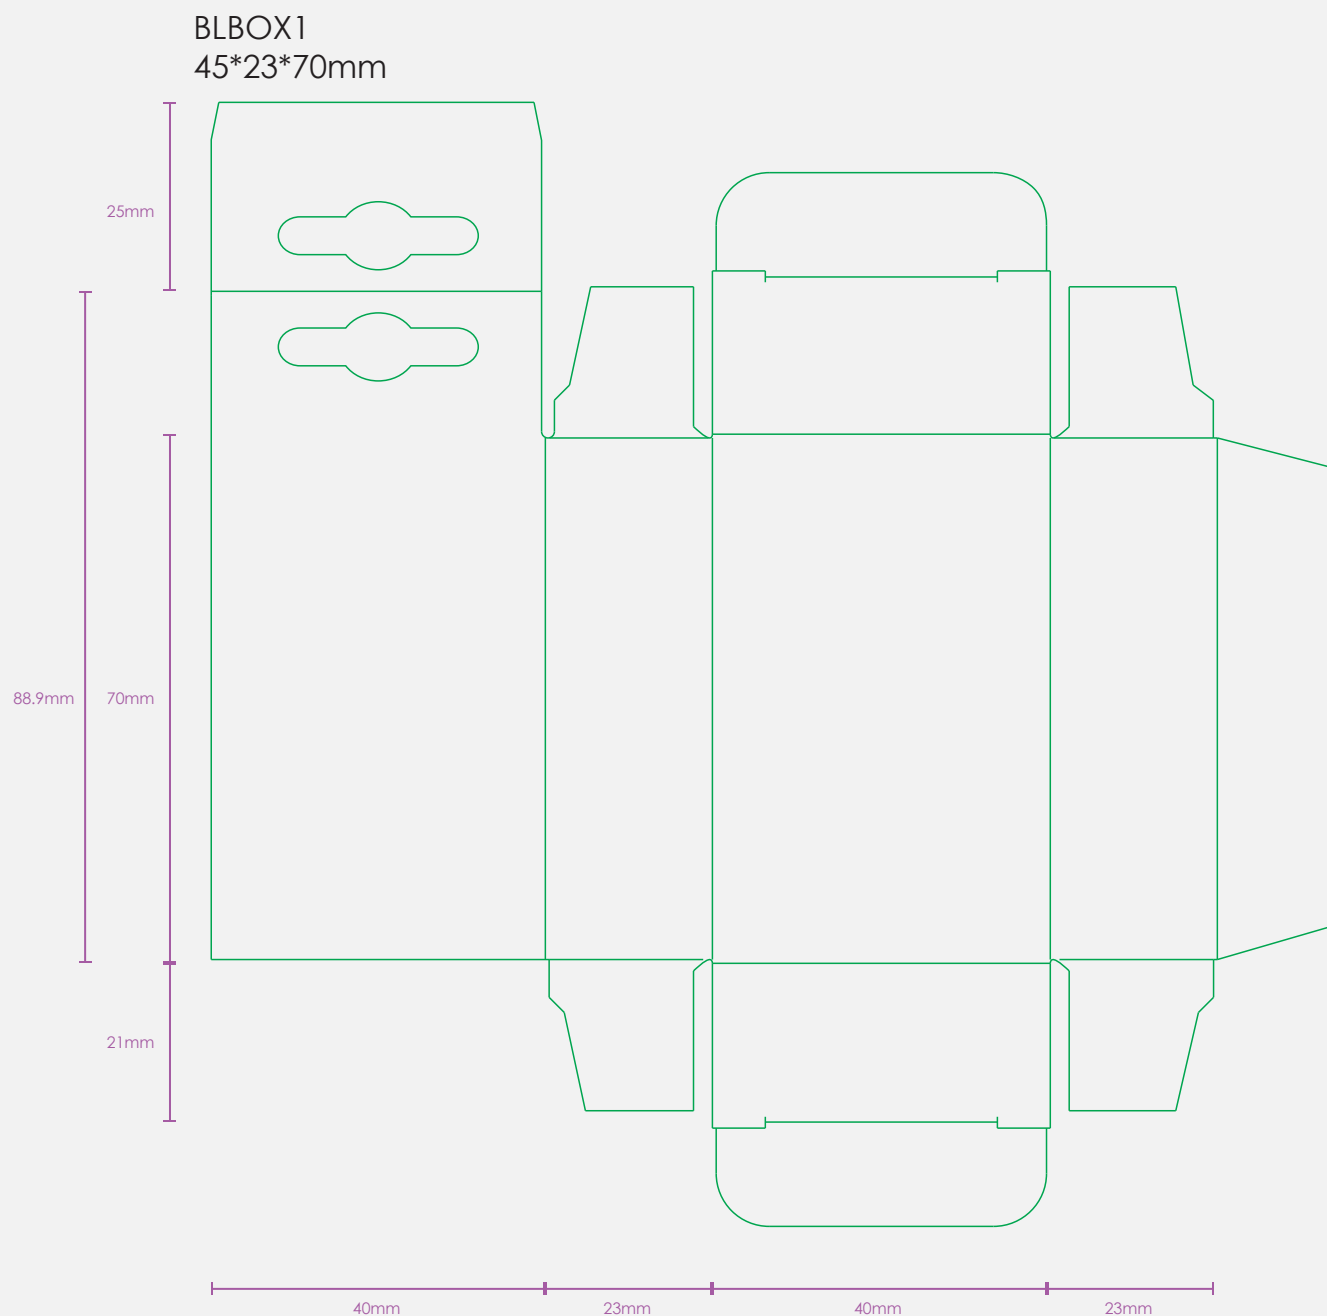

## Product Size (inches):

1.75" W x 2.75" H x 0.9" D

## Standard Decoration:

Full color, entire product

## All Decoration Options:

Full Color 1.75" W X 2.75" H