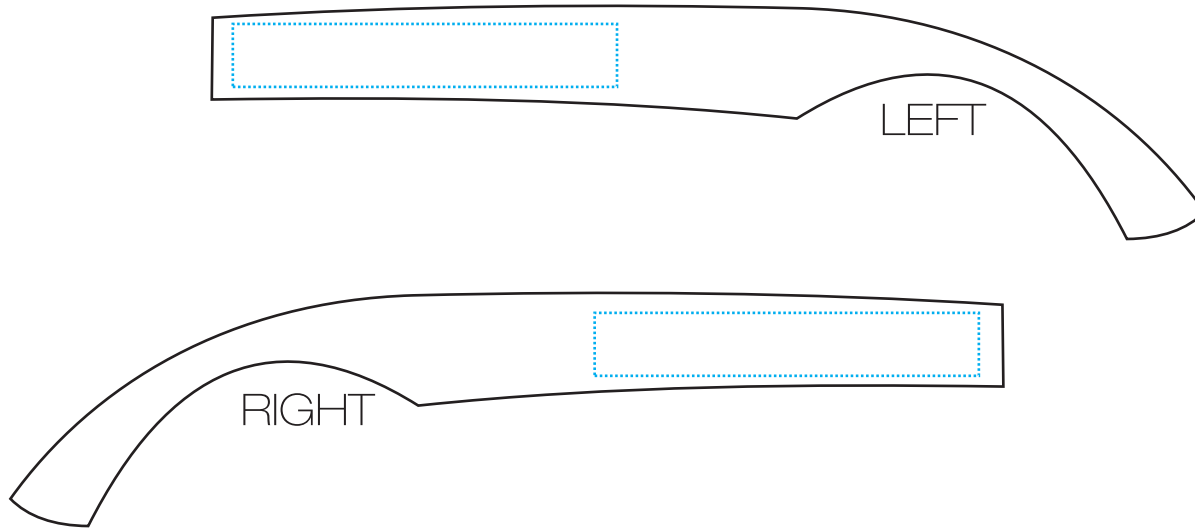

Product Information

Product Name: Neon Sunglasses - White Frame

Item # 900W

Imprint Area: 5/16”H x 2”W

Minimum Line Thickness

0.5 pts

Inverted 1 pts

Minimum Point Size

Aa Bb Cc Dd Ee Ff Gg Hh Ii Jj Kk Ll Mm Nn Oo Pp Qq Rr Ss Tt Uu Vv Ww Xx Yy Zz

5 pts

Inverted 7 pts

Aa Bb Cc Dd Ee Ff Gg Hh Ii Jj Kk Ll Mm Nn Oo Pp Qq Rr Ss Tt Uu Vv Ww Xx Yy Zz

Font Style on small text size