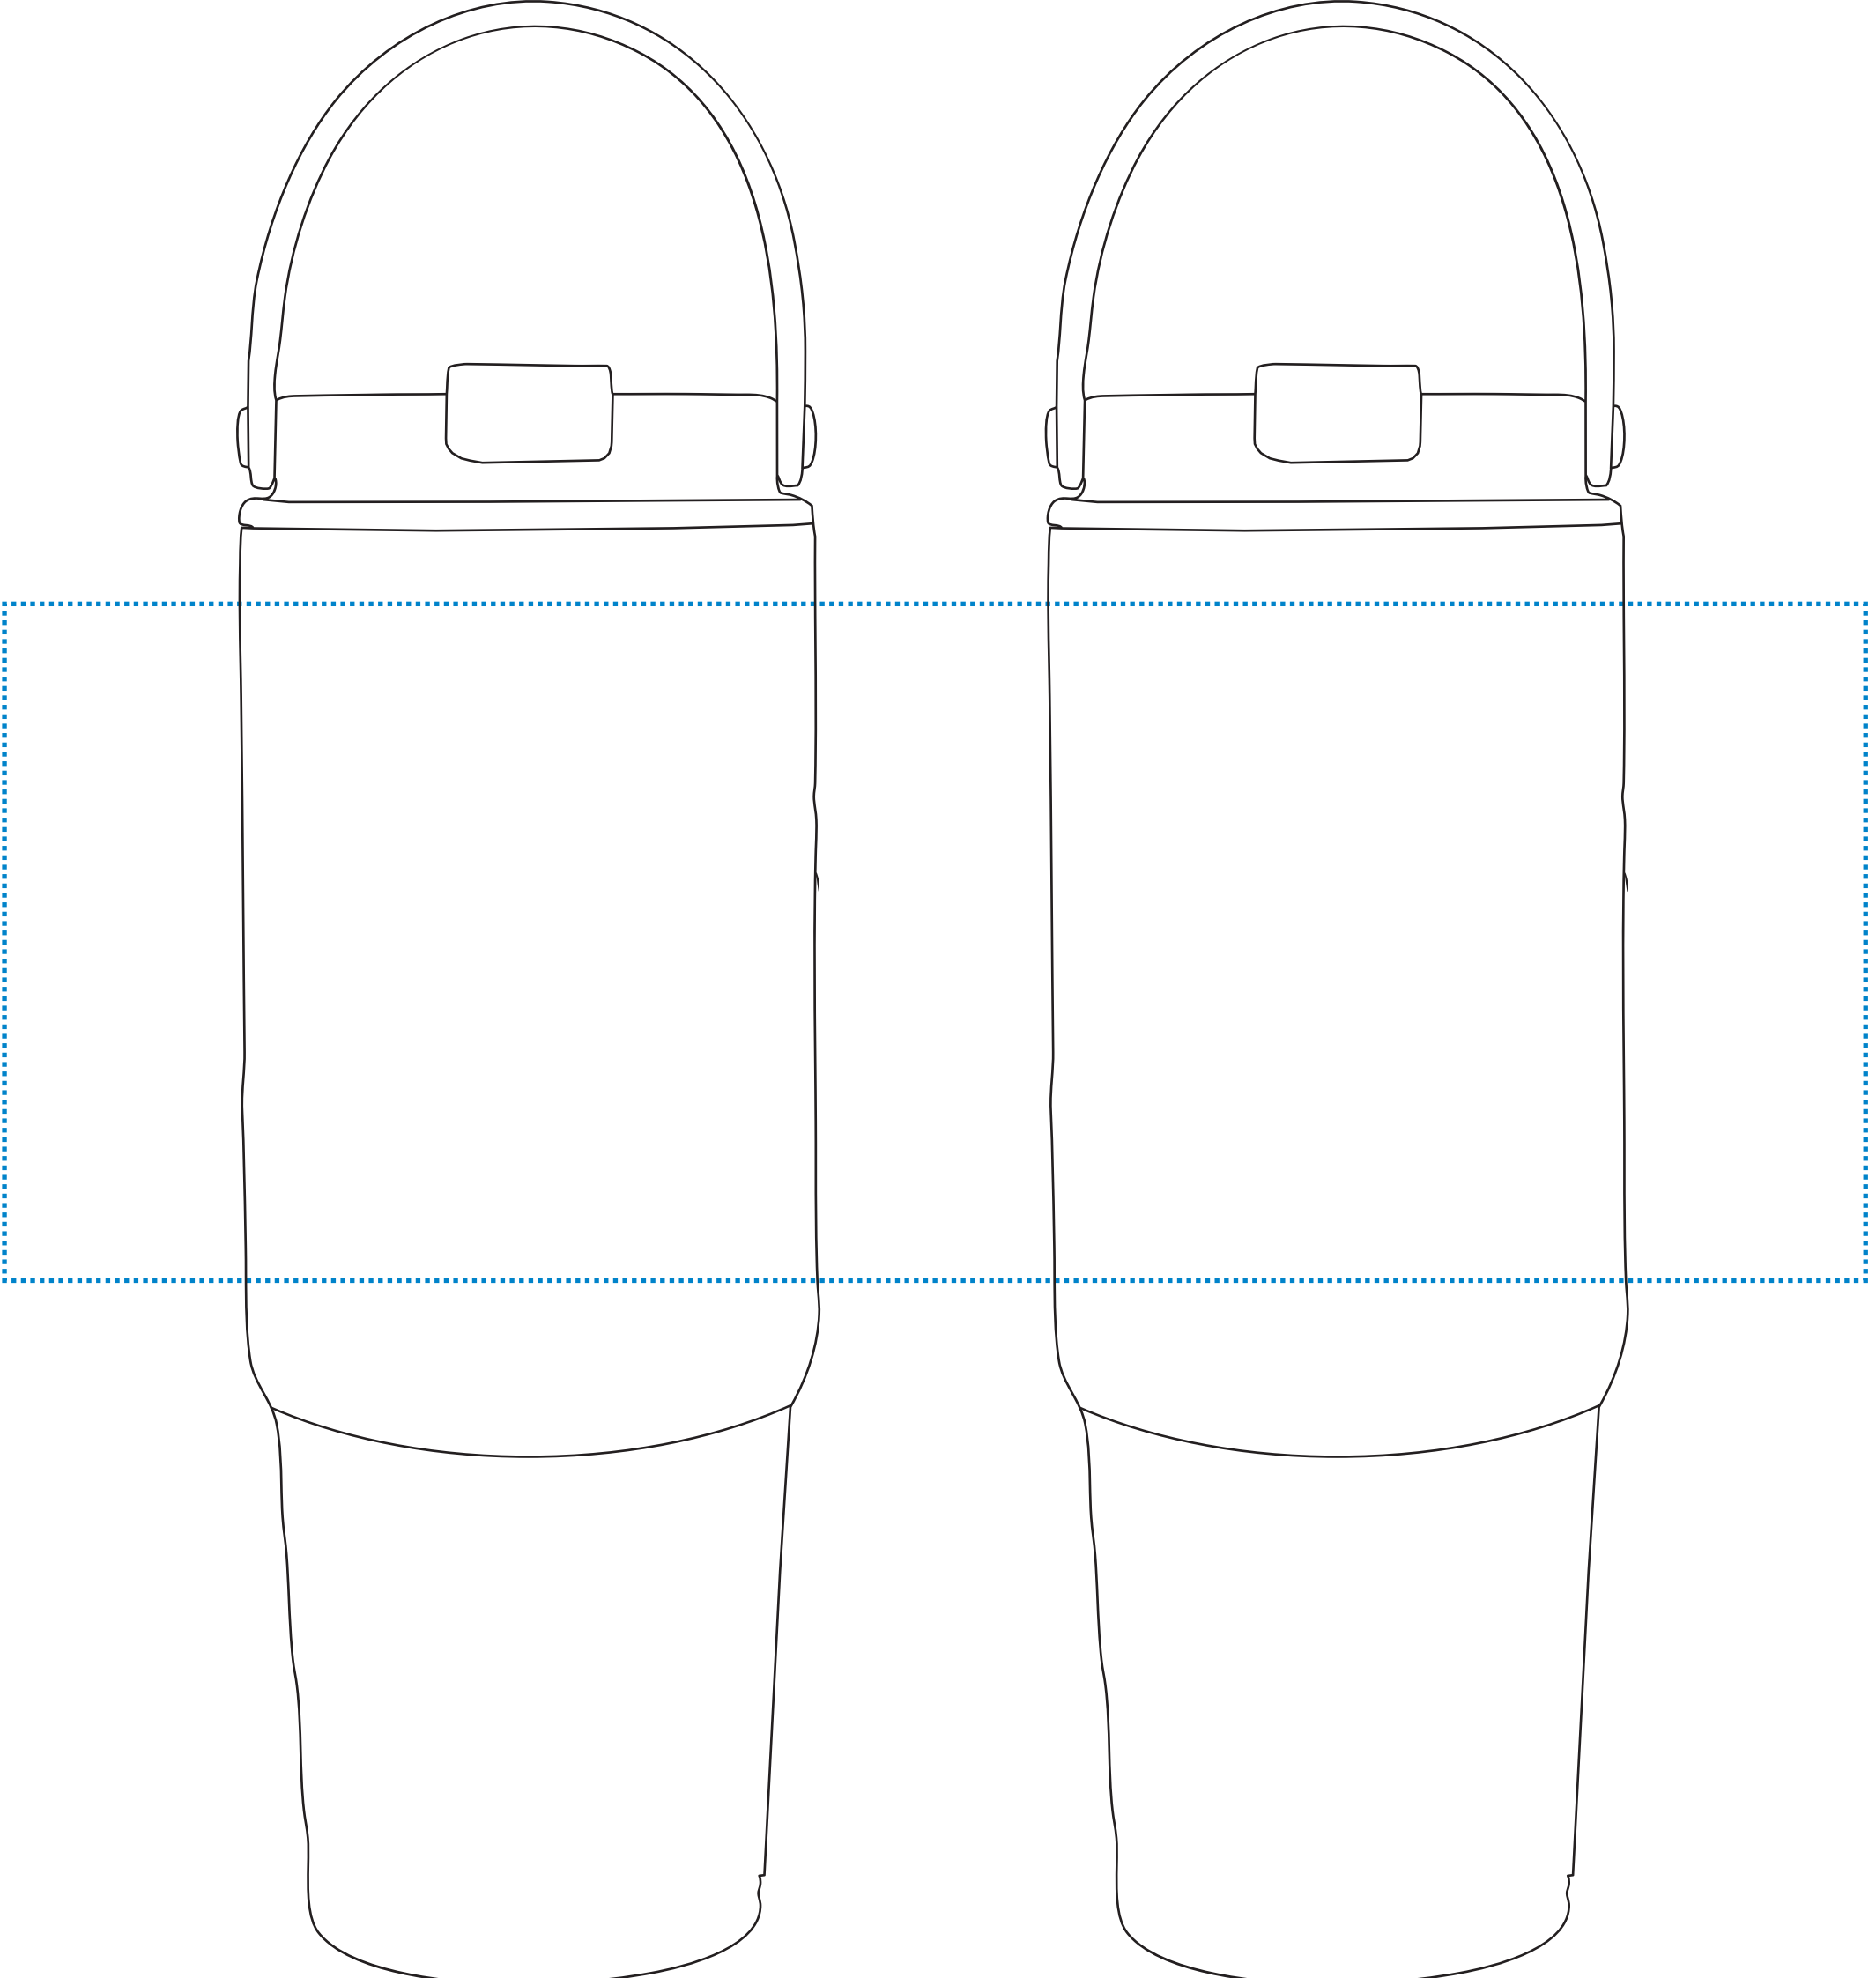

Product Information

Product Name: 27 oz. Siam Powder Coated Recycled Stainless Steel Tumbler w/ Carrying Handle **Item #** 4764-EV
Imprint Area: Digital Direct Wrap: 4"H x 11"W

PMS COLOR MATCHING NOT AVAILABLE FOR DIGITAL FULL COLOR

Minimum Line Thickness 1 pts Inverted 1.5 pts	Minimum Point Size Aa Bb Cc Dd Ee Ff Gg Hh Ii Jj Kk Ll Mm Nn Oo Pp Qq Rr Ss ... 9 pts Inverted 10 pts Aa Bb Cc Dd Ee Ff Gg Hh Ii Jj Kk Ll Mm Nn Oo Pp Qq Rr Ss ...	
Font Style on small text size Arial Regular or any light type font Aa Bb Cc Dd Ee Ff Gg Hh Ii Jj Kk Ll Mm Nn Oo Pp Qq Rr Ss Tt Uu Vv Ww Xx Yy Zz		
BOLD fonts tend to close the eye of the letters Aa Bb Cc Dd Ee Ff Gg Hh Ii Jj Kk Ll Mm Nn Oo Pp Qq Rr Ss Tt Uu Vv Ww Xx Yy Zz		
Halftones 	Vibrant Color 	Number of Ink Colors Available One Color Spot Max No Halftones unless doing a Full Color - Digital Direct

Digital Direct Standard Wrap Template