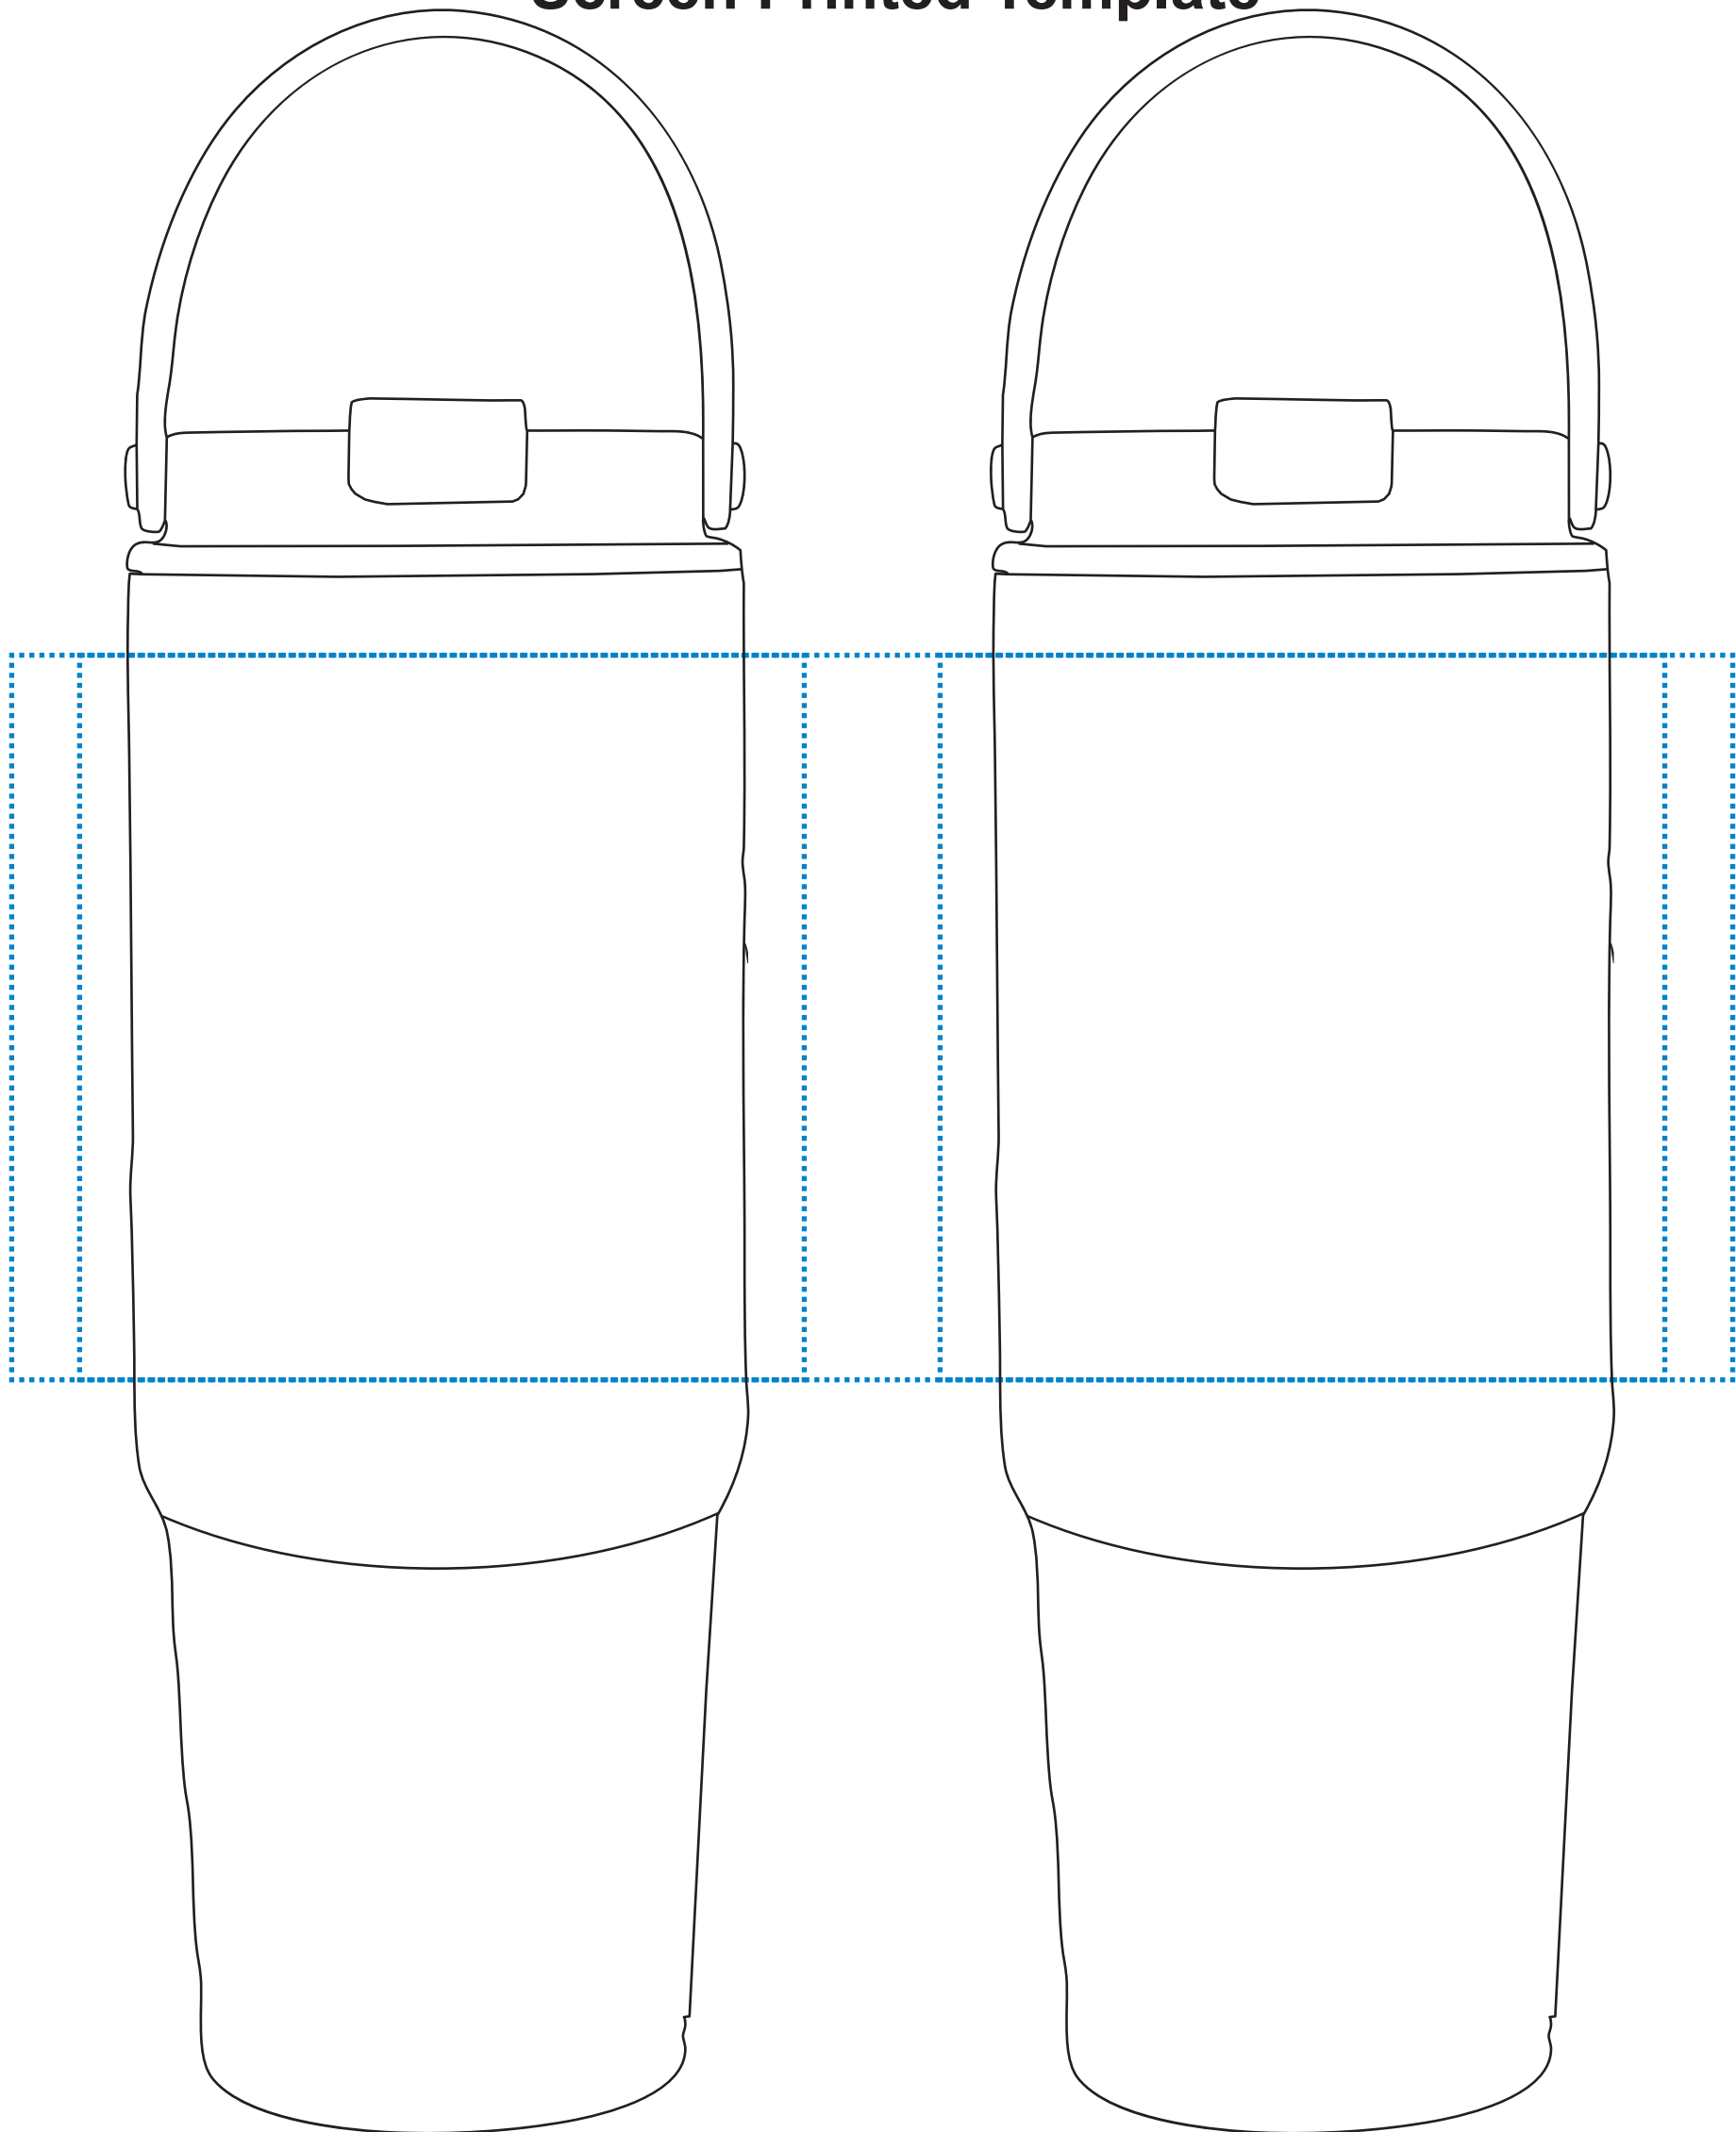

Product Information

Product Name: 27 oz. Siam Powder Coated Recycled Stainless Steel Tumbler w/ Carrying Handle **Item #** 4764-EV

Imprint Area: Screen Print Front or Back: 4"H x 4"W
Screen Print Wrap: 4"H x 9 1/2"W

Minimum Line Thickness
1 pts
Inverted 1.5 pts

Minimum Point Size
Aa Bb Cc Dd Ee Ff Gg Hh Ii Jj Kk Ll Mm Nn Oo Pp Qq Rr Ss ... 9 pts
Inverted 10 pts
Aa Bb Cc Dd Ee Ff Gg Hh Ii Jj Kk Ll Mm Nn Oo Pp Qq Rr Ss ...

Font Style on small text size
Arial Regular or any light type font
Aa Bb Cc Dd Ee Ff Gg Hh Ii Jj Kk Ll Mm Nn Oo Pp Qq Rr Ss Tt Uu Vv Ww Xx Yy Zz
BOLD fonts tend to close the eye of the letters
Aa Bb Cc Dd Ee Ff Gg Hh Ii Jj Kk Ll Mm Nn Oo Pp Qq Rr Ss Tt Uu Vv Ww Xx Yy Zz

Halftones
X

Vibrant Color
✓

Number of Ink Colors Available
One Color Spot Max
No Halftones unless doing a Full Color - Digital Direct

Screen Printed Template