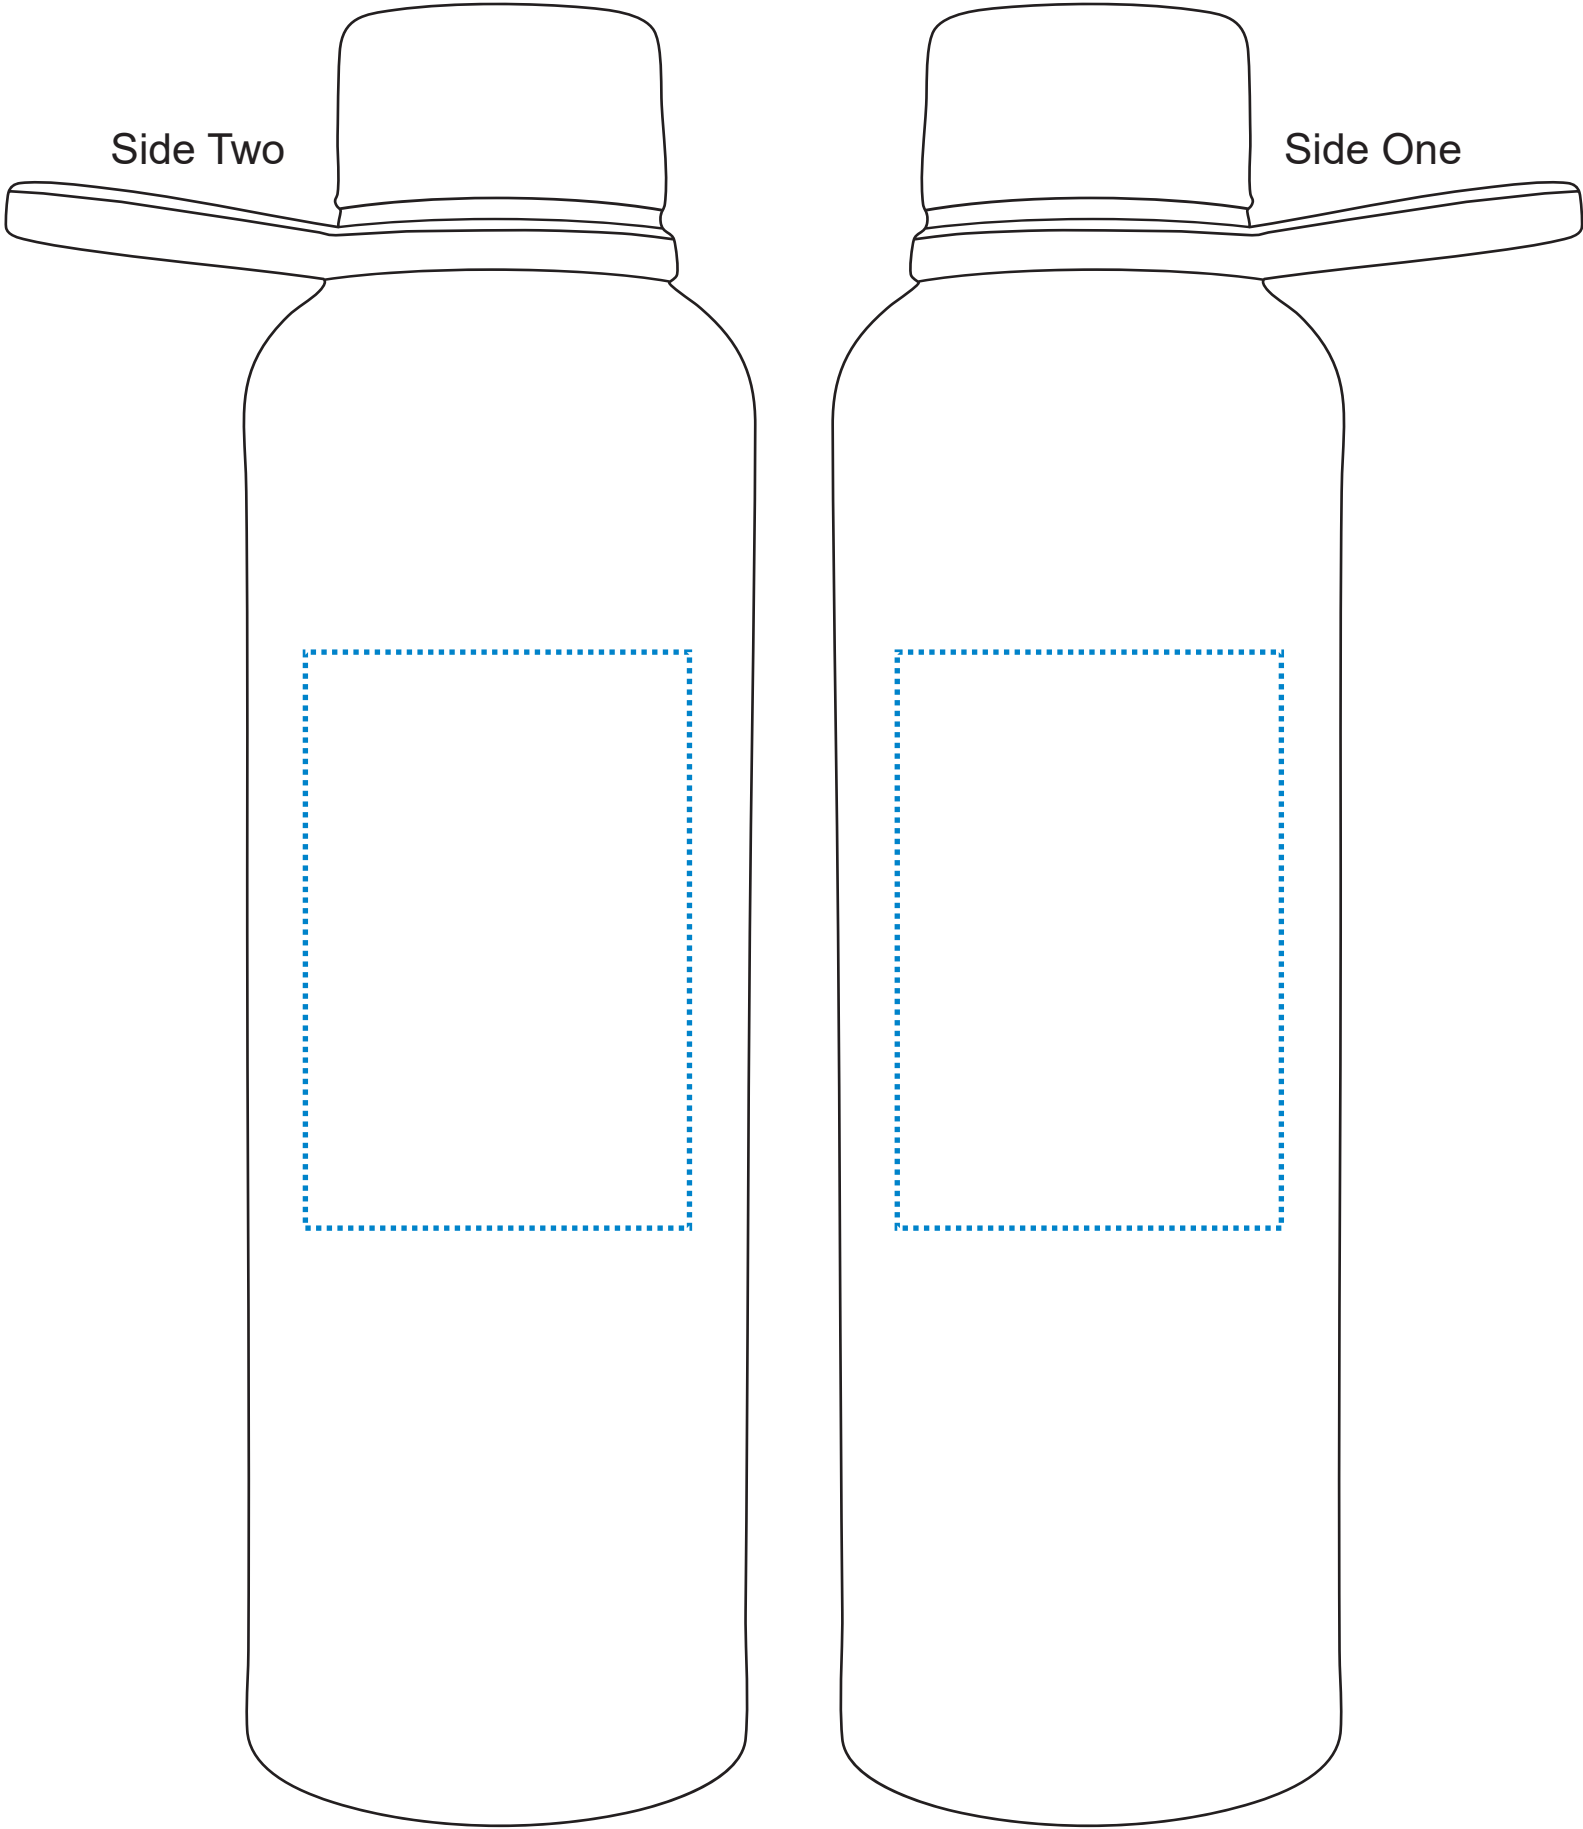

Laser Engraved

Product Information	Product Name: 25 oz. Alta Recycled Aluminum Bottle	Item # 4712-EV
	Imprint Area: Laser Front or Back: 3"H x 2"W	

Minimum Line Thickness 1 pts Inverted 1.5 pts	Minimum Point Size Aa Bb Cc Dd Ee Ff Gg Hh Ii Jj Kk Ll Mm Nn Oo Pp Qq Rr Ss ... 9 pts Inverted 10 pts Aa Bb Cc Dd Ee Ff Gg Hh Ii Jj Kk Ll Mm Nn Oo Pp Qq Rr Ss ...	
Font Style on small text size Arial Regular or any light type font ✓ Aa Bb Cc Dd Ee Ff Gg Hh Ii Jj Kk Ll Mm Nn Oo Pp Qq Rr Ss Tt Uu Vv Ww Xx Yy Zz		
BOLD fonts tend to close the eye of the letters ✗ Aa Bb Cc Dd Ee Ff Gg Hh Ii Jj Kk Ll Mm Nn Oo Pp Qq Rr Ss Tt Uu Vv Ww Xx Yy Zz		
Halftones ✗	Vibrant Color ✓	Number of Ink Colors Available Laser Engrave Screen Print One Color Spot Max Full Color Digital Direct