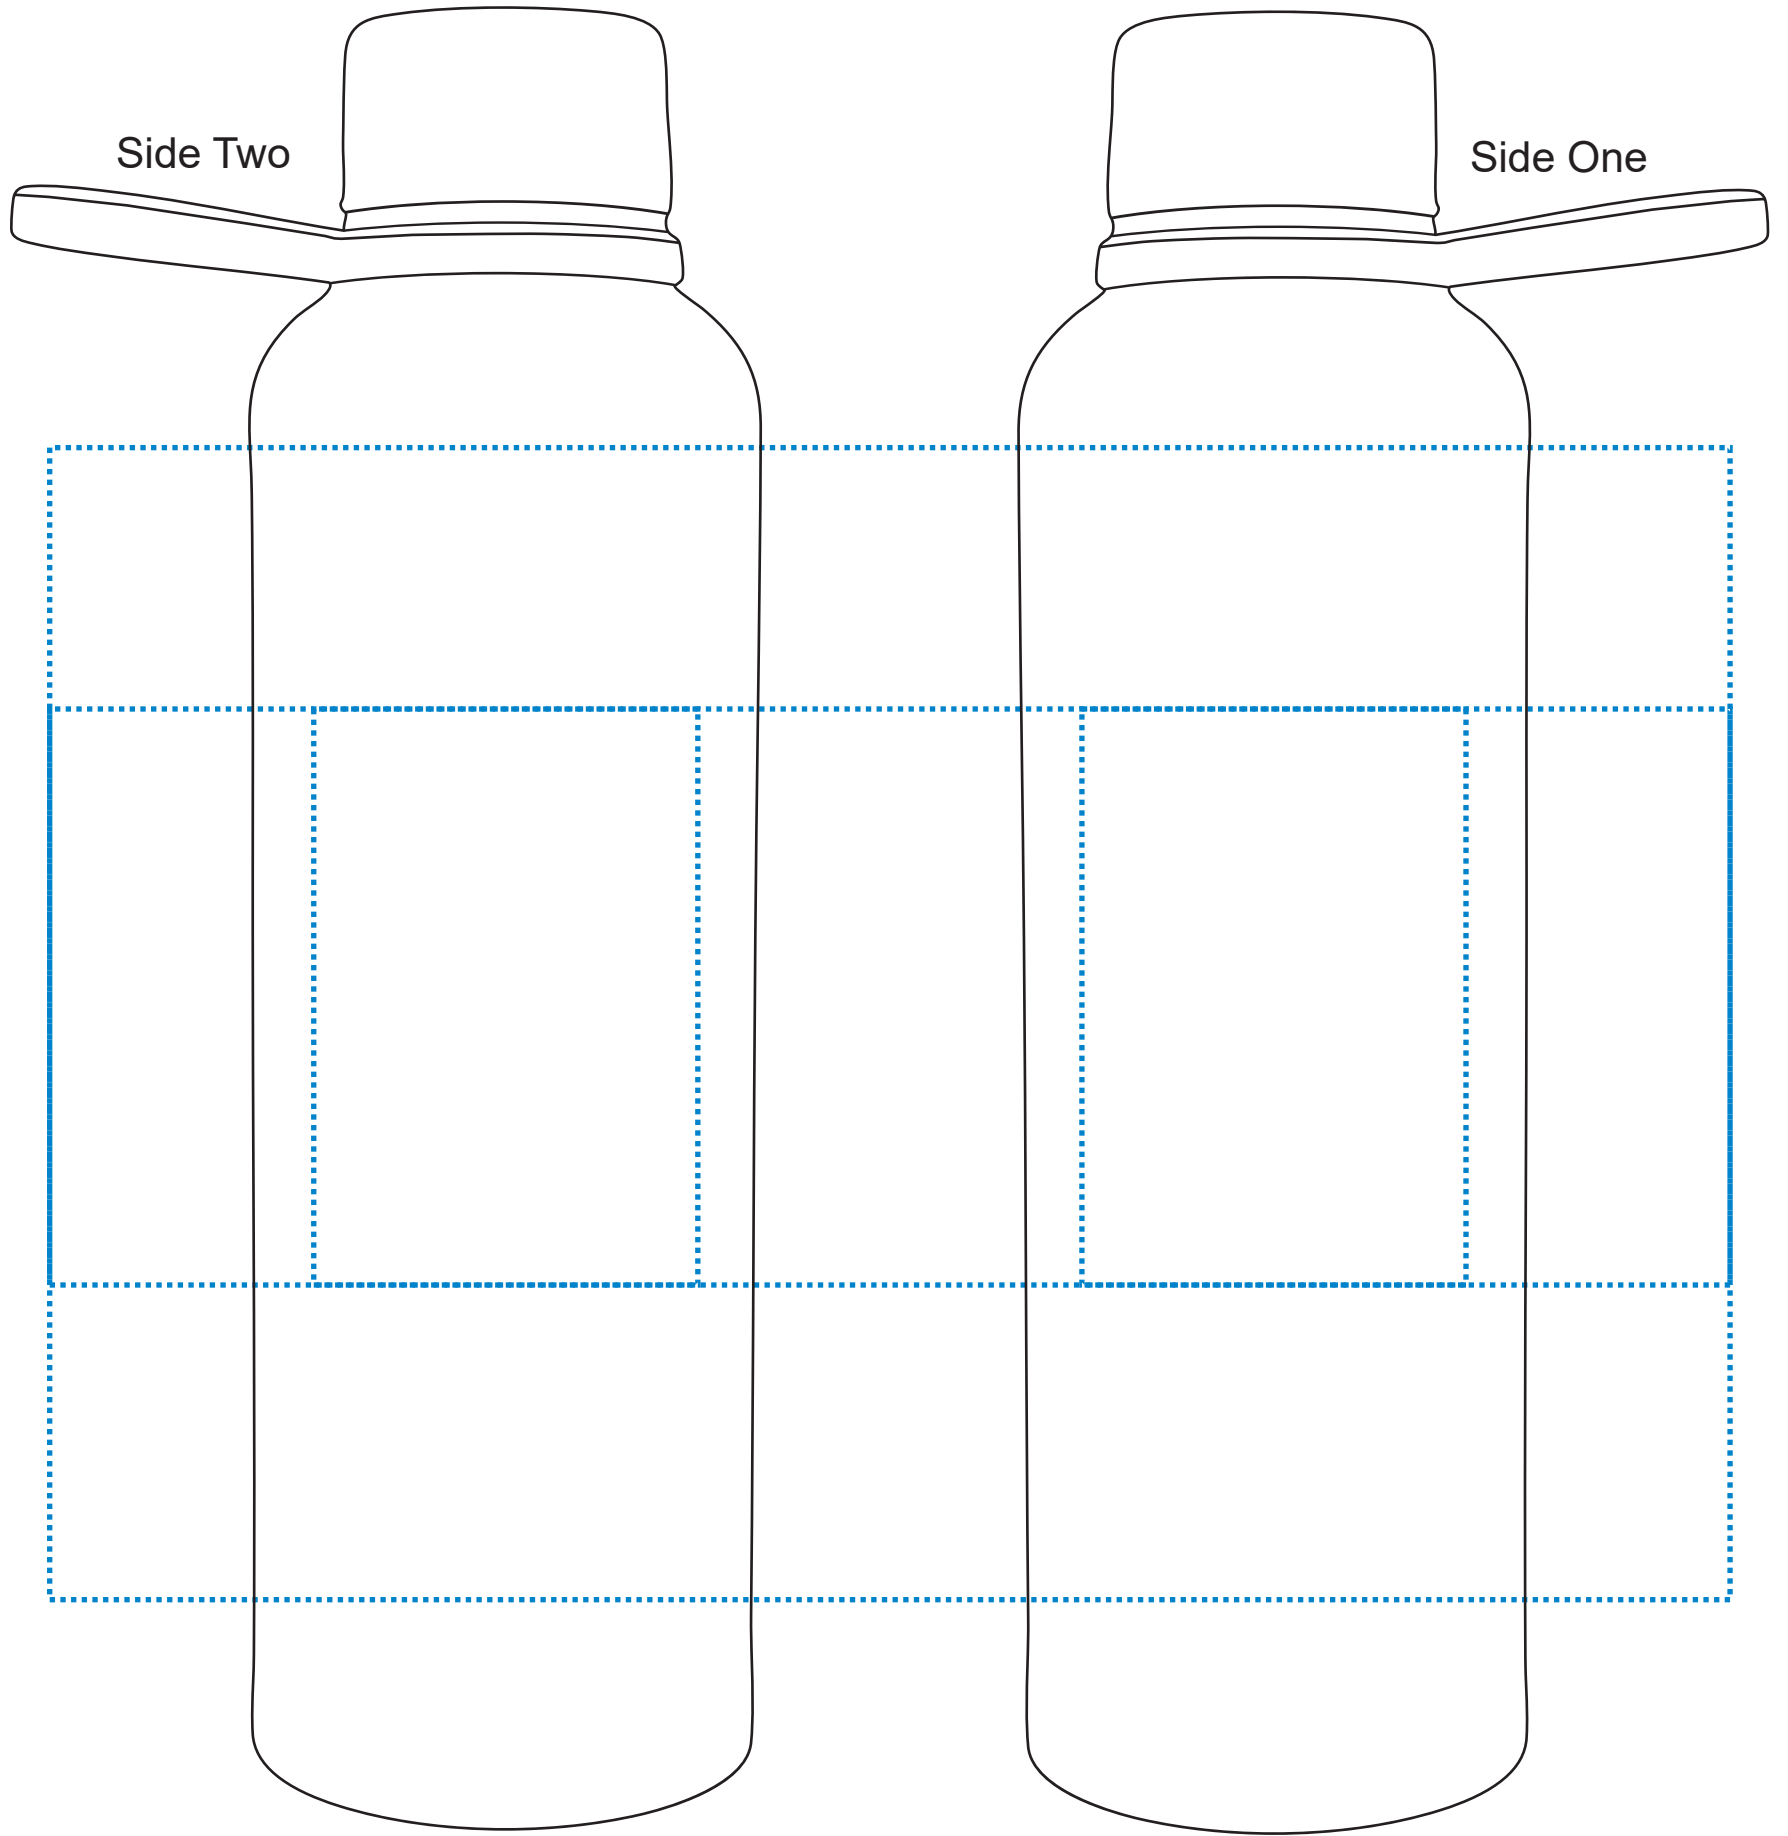

Screen Print

Product Information	Product Name: 25 oz. Alta Recycled Aluminum Bottle	Item # 4712-EV
	Imprint Area: Screen Print Front or Back: 3"H x 2"W Screen Print Standard Wrap: 3 x 8 3/4"W Screen Print Full Wrap: 6"H x 8 3/4"W	

Minimum Line Thickness 1 pts Inverted 1.5 pts 	Minimum Point Size Aa Bb Cc Dd Ee Ff Gg Hh Ii Jj Kk Ll Mm Nn Oo Pp Qq Rr Ss ... 9 pts Inverted 10 pts Aa Bb Cc Dd Ee Ff Gg Hh Ii Jj Kk Ll Mm Nn Oo Pp Qq Rr Ss ...

Font Style on small text size

Arial Regular or any light type font
Aa Bb Cc Dd Ee Ff Gg Hh Ii Jj Kk Ll Mm Nn Oo Pp Qq Rr Ss Tt Uu Vv Ww Xx Yy Zz

BOLD fonts tend to close the eye of the letters
Aa Bb Cc Dd Ee Ff Gg Hh Ii Jj Kk Ll Mm Nn Oo Pp Qq Rr Ss Tt Uu Vv Ww Xx Yy Zz

Halftones 	Vibrant Color 	Number of Ink Colors Available One Color Spot Max No Halftones unless doing a Full Color - Digital Direct