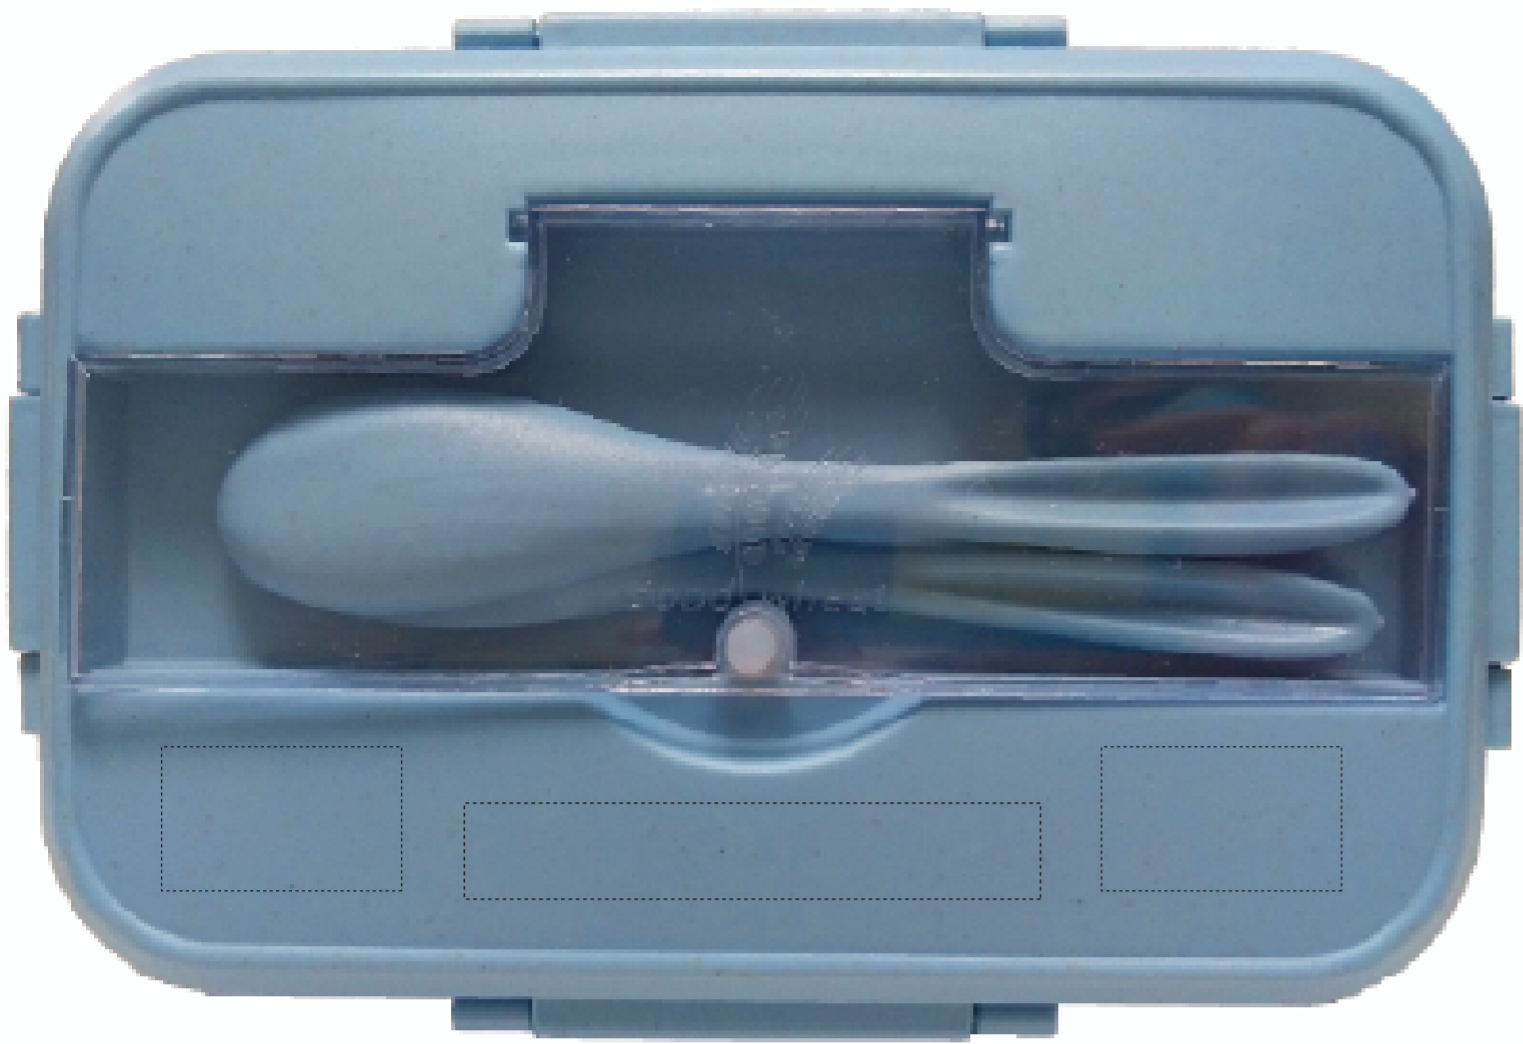

**WE NO LONGER OFFER THE TOP CORNERS
AS PRINT LOCATIONS DUE TO THE ITEM
COMING WITH PROTECTIVE FILM NOW**

Imprint Area:
Bottom Corners: 1.25"w x .75"h
Bottom Center: 3"w x .5"h

Digital Direct template