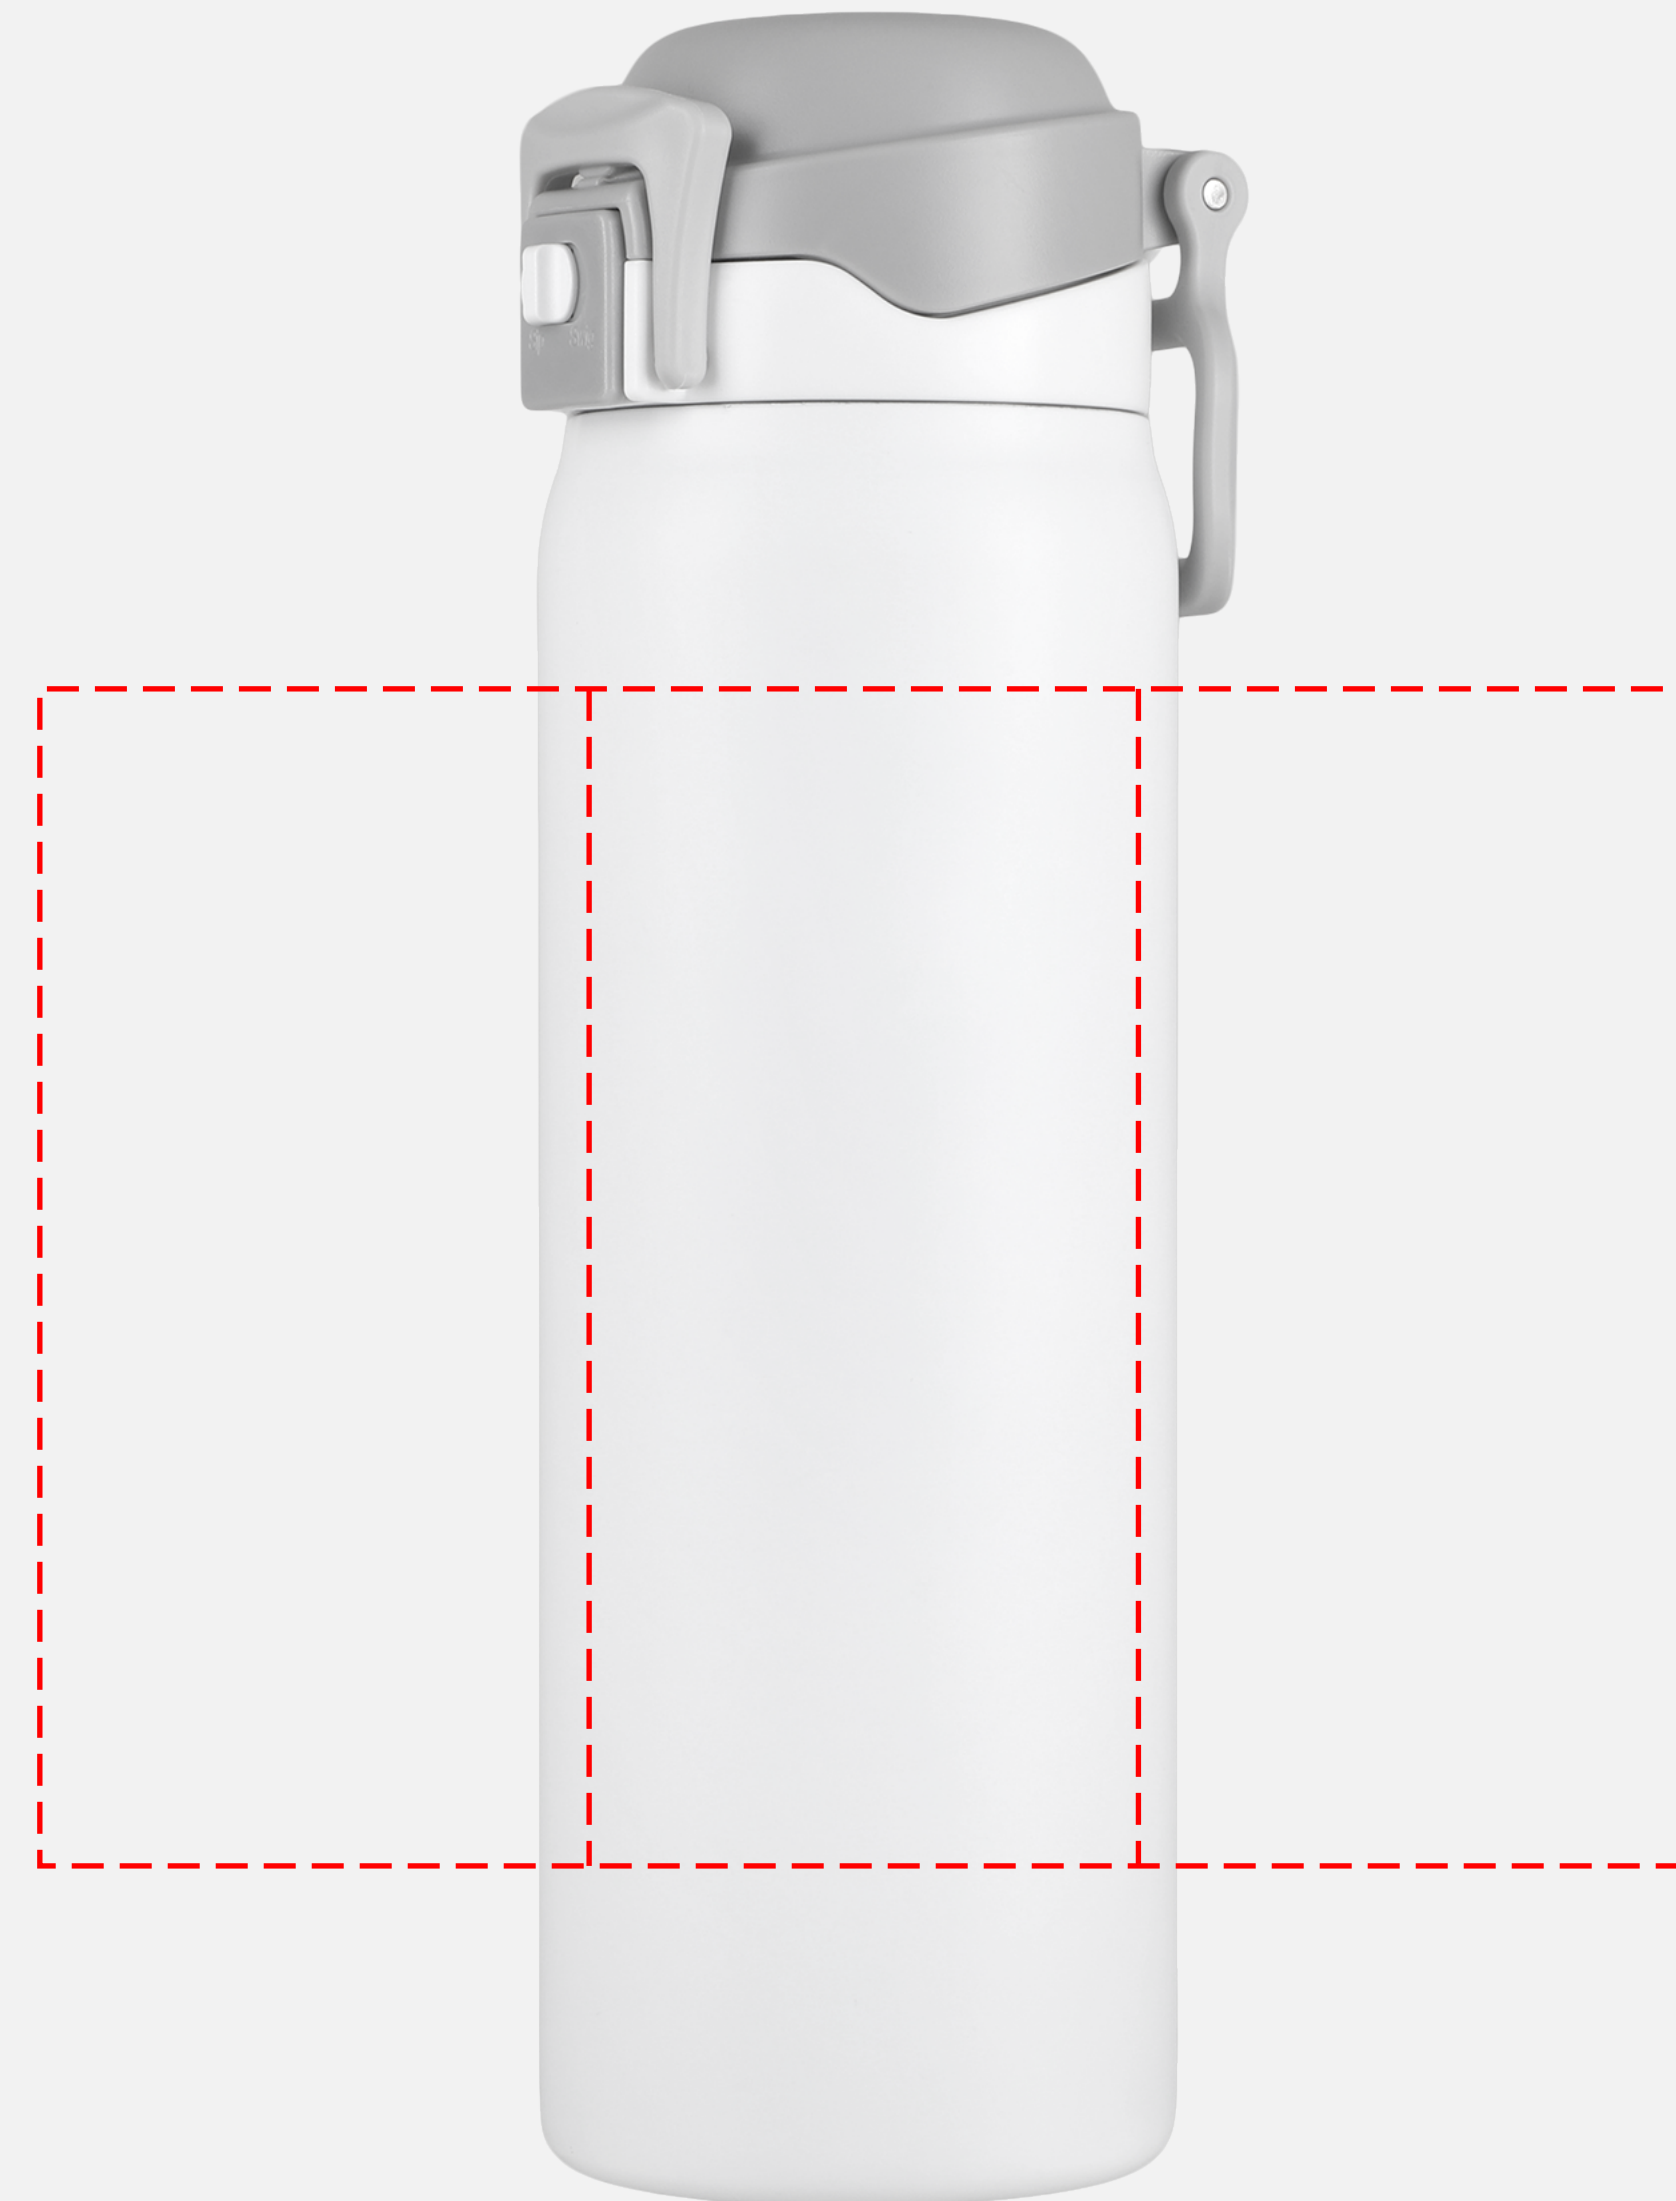

WB9738 | TrailSwitch 900 MI. (30 Fl. Oz.) 2-Way Bottle

PO#

Imprint size: 2.5"W x 5"H

Product Size (inches):

6"(W) x 8.25"(H) x 0.5"(D)

Standard Decoration:

1 Color, 1 Location

All Decoration Options:

WB9738 | TrailSwitch 900 ML. (30 Fl. Oz.) 2-Way Bottle

PO#

Imprint size: 2.5"W x 5"H

Product Size (inches):

6"(W) x 8.25"(H) x 0.5"(D)

Standard Decoration:

1 Color, 1 Location

All Decoration Options:

WB9738 | TrailSwitch 900 MI. (30 Fl. Oz.) 2-Way Bottle

PO#

Imprint size: 7"W x 5"H

Product Size (inches):

6"(W) x 8.25"(H) x 0.5"(D)

Standard Decoration:

1 Color, 1 Location

All Decoration Options: