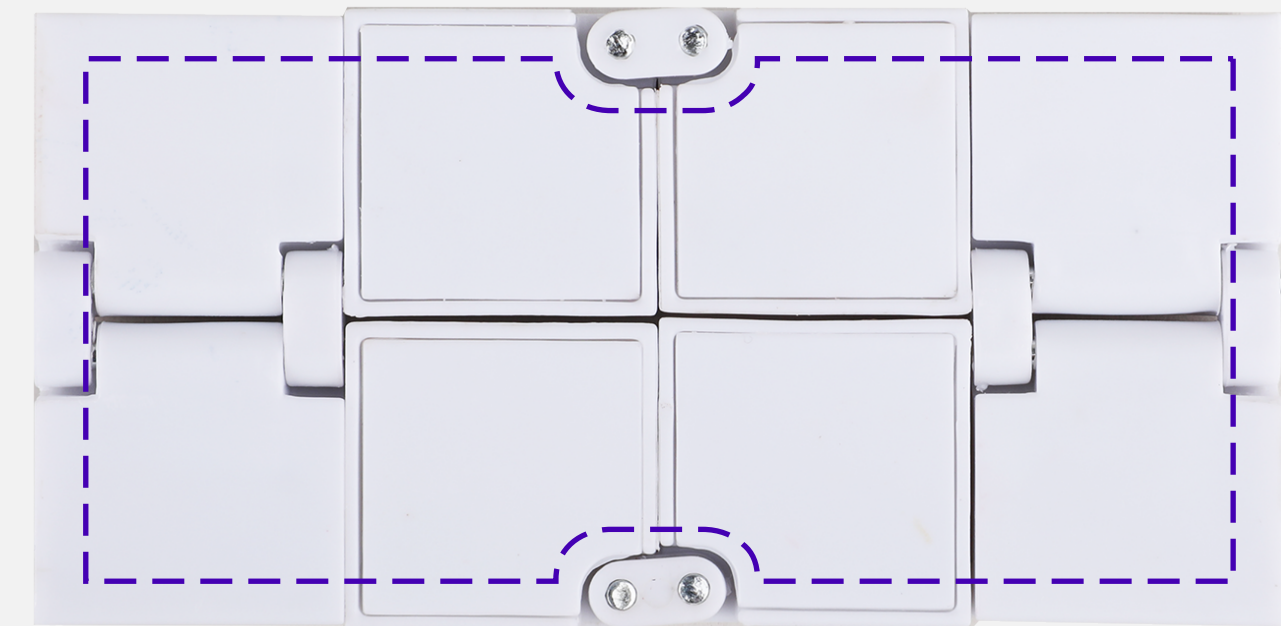

# SR28FC | Infinity Fidget Cube

PO#

**shown @ 200 %**

Product Size (inches):  
3.125" W x 1.5625" H

Standard Decoration:  
Full Color Digital 2.8125" W x 1.1875" H Top Side of Cube

Please note:  
This virtual proof is not a printed sample of your artwork on our product.  
The size and placement of the artwork may vary from this proof when printed.