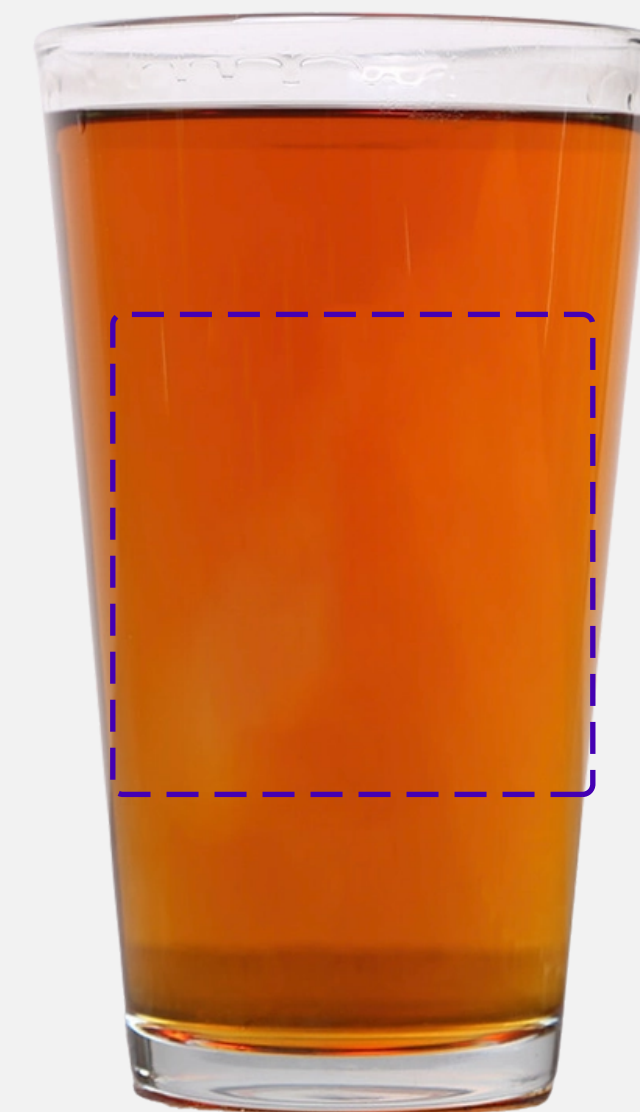

PG1 | Pint Glass

PO#

Imprint size: 2.5" W x 2.5" H

Product Size (inches):

3 1/2" W x 5 3/4" H

Standard Decoration:

Screen Print 1 color 1 Side 2.5" x 2.5"

All Decoration Options:

Screen Print 2.5" W x 2.5" H on Front

Please note:

This virtual proof is not a printed sample of your artwork on our product.
The size and placement of the artwork may vary from this proof when printed.

PG1 | Pint Glass

PO#

Imprint size: 2.5" W x 2.5" H

Product Size (inches):

3 1/2" W x 5 3/4" H

All Decoration Options:

Full Color 2.5" W x 2.5" H on Front

Please note: