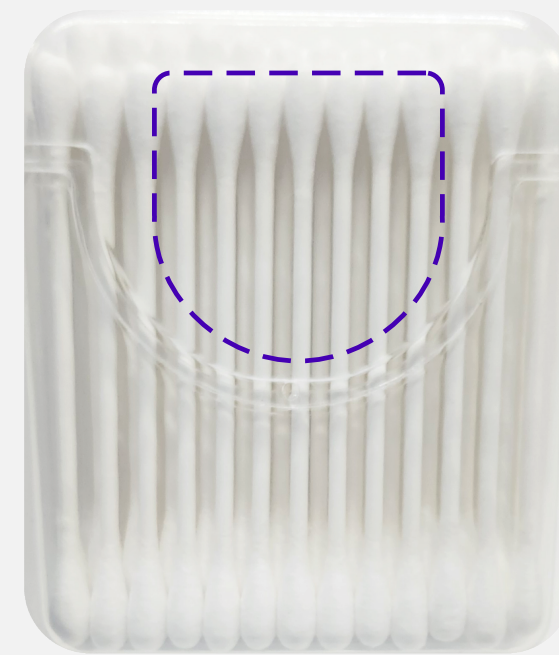

# PC38CS | Cutetips Cotton Swabs: 50 Pack

PO#

IMPRINT AREA: 1.625 X 1.5914

Product Size (inches):

2.875" W x 3.25" H

Standard Decoration:

Full Color Label 1.625" W x 1.5625" H Front of Case

Please note:

This virtual proof is not a printed sample of your artwork on our product.  
The size and placement of the artwork may vary from this proof when printed.

# PC38CS | Cutetips Cotton Swabs: 50 Pack

PO#

IMPRINT AREA: 1.5 X 1.5

Product Size (inches):

2.875" W x 3.25" H

All Decoration Options:

2-Color Pad Print 1.5" DIA Front of Case

Please note: