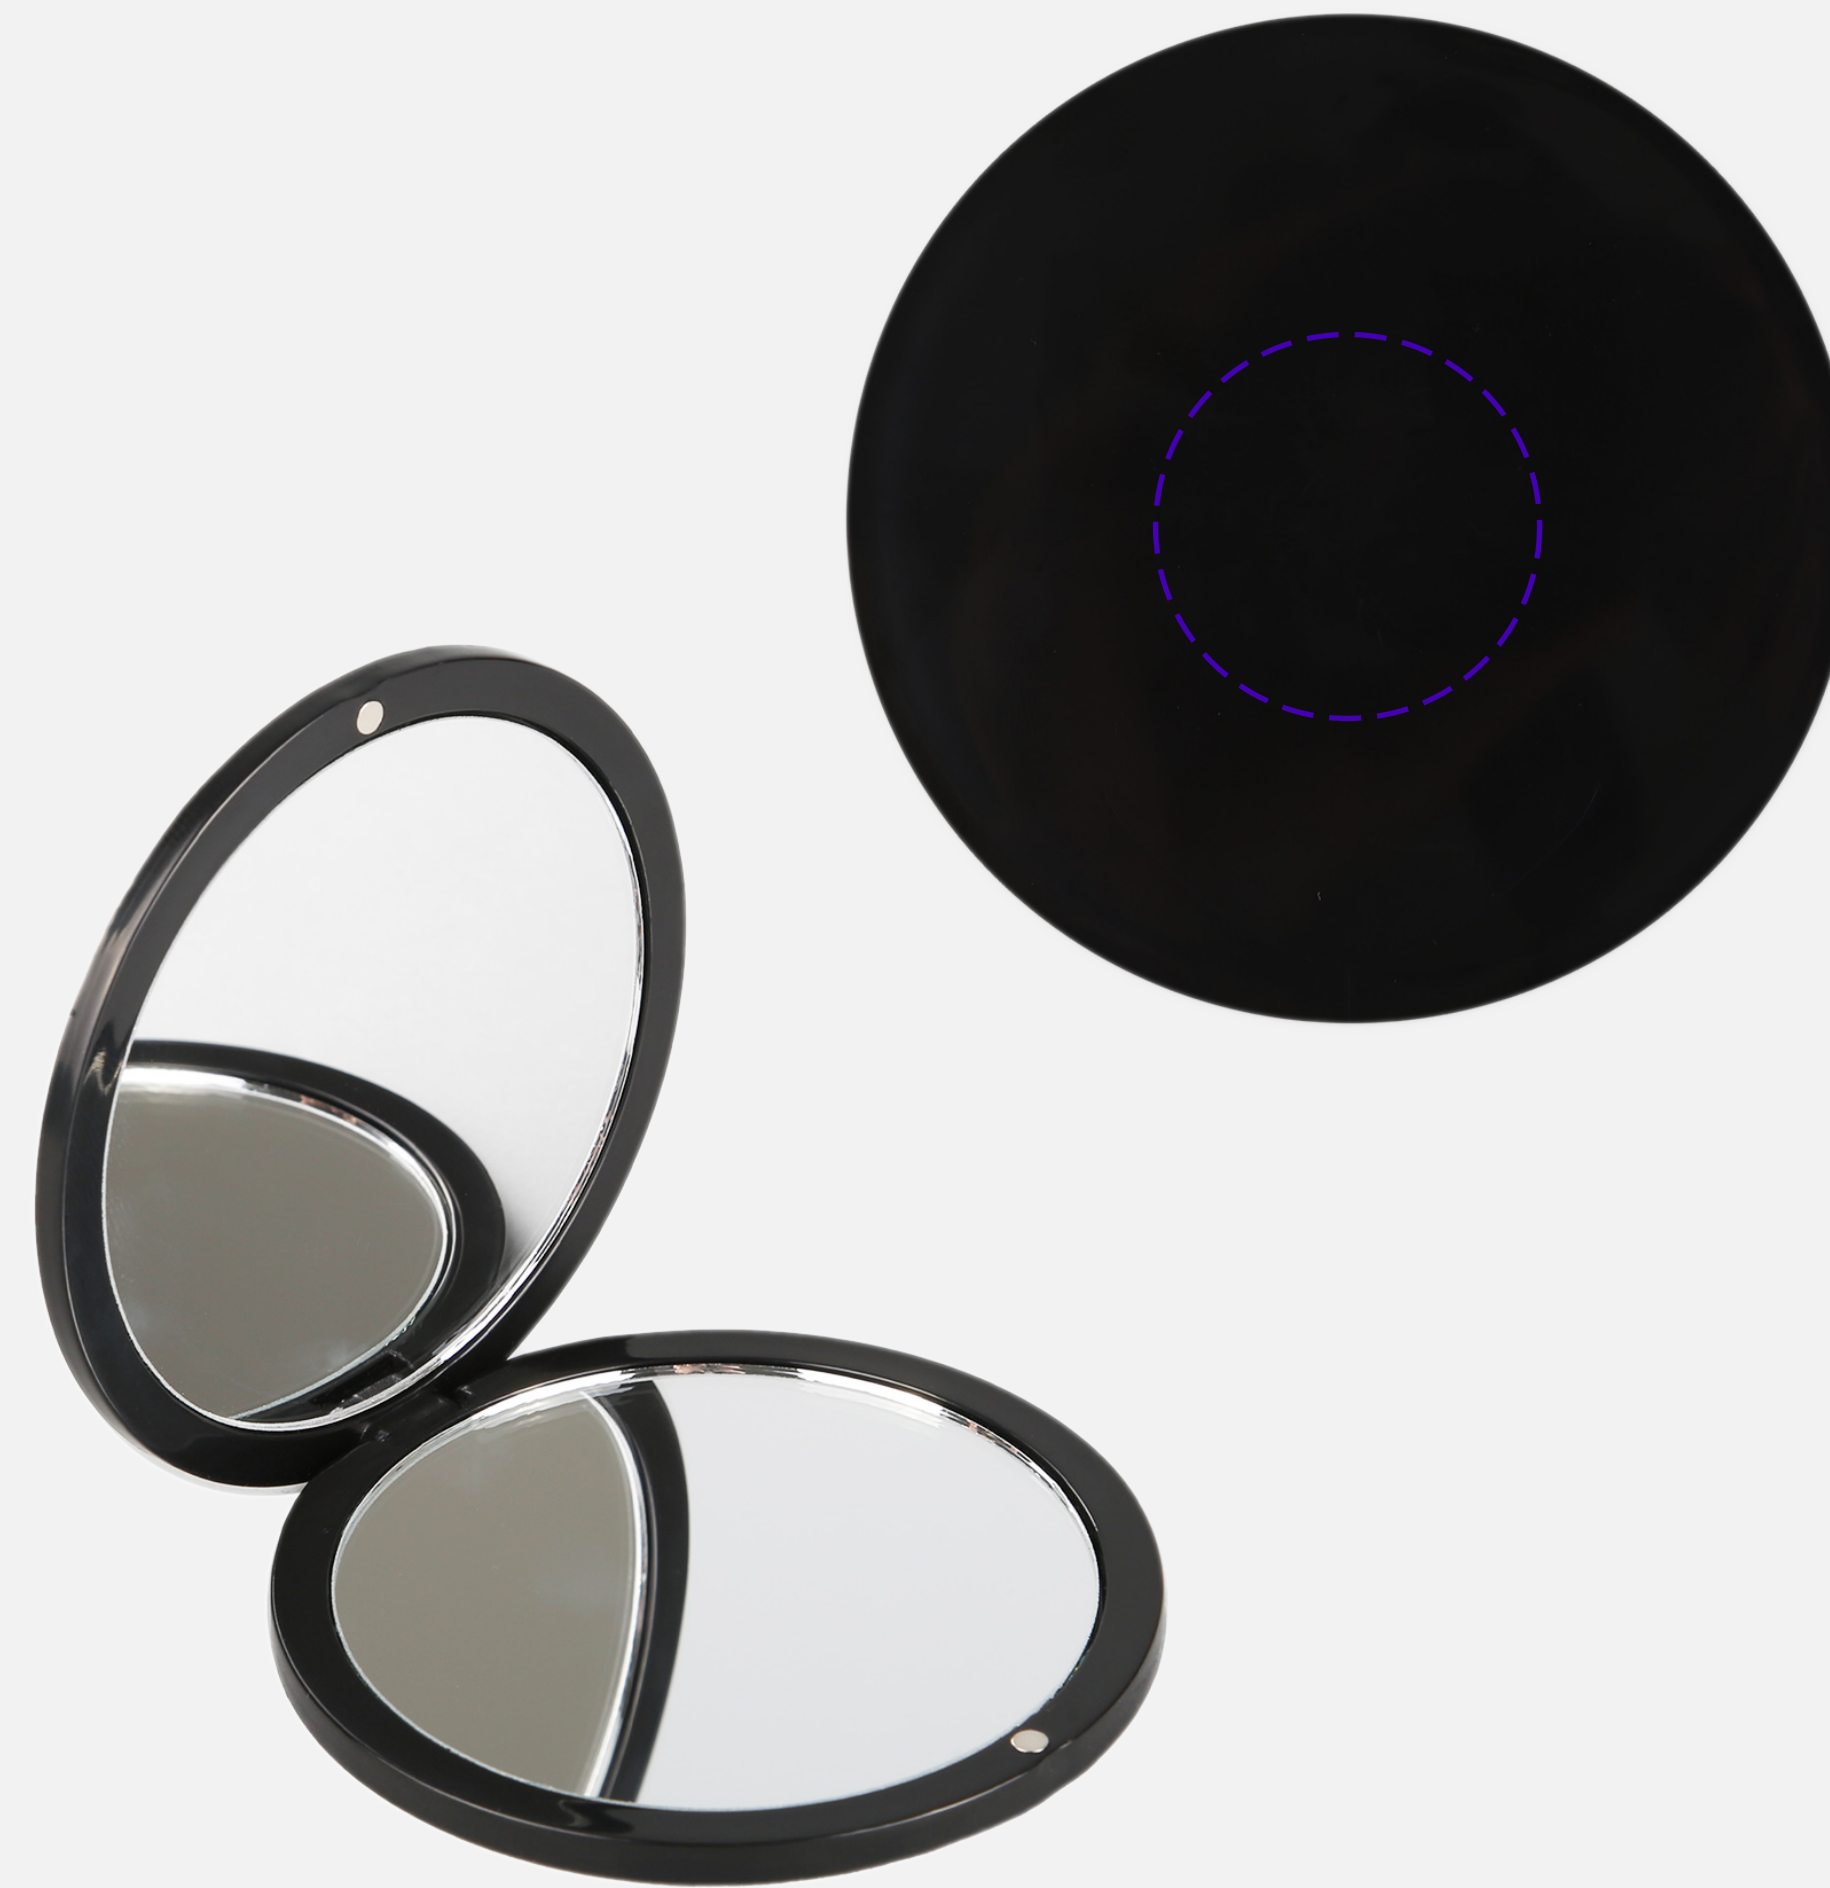

# PC04CM | Kelly Compact Mirror

PO#

Product Size (inches):  
2 15/16" DIA

Standard Decoration:  
Pad Print 1.625" Dia Centered on Top

Decoration Option & Size (inches)  
Pad Print 1.625" DIA on Centered on Top

# PC04CM | Kelly Compact Mirror

PO#

Product Size (inches):  
2 15/16" DIA

Decoration Option & Size (inches)  
Full Color Digital 1.625" DIA on Centered on Top

Maximum Number of Spot Imprint Colors: 2

Please note:  
This virtual proof is not a printed sample of your artwork on our product.  
The size and placement of the artwork may vary from this proof when printed.

Maximum Number of Spot Imprint Colors: 2

Please note:  
This virtual proof is not a printed sample of your artwork on our product.  
The size and placement of the artwork may vary from this proof when printed.