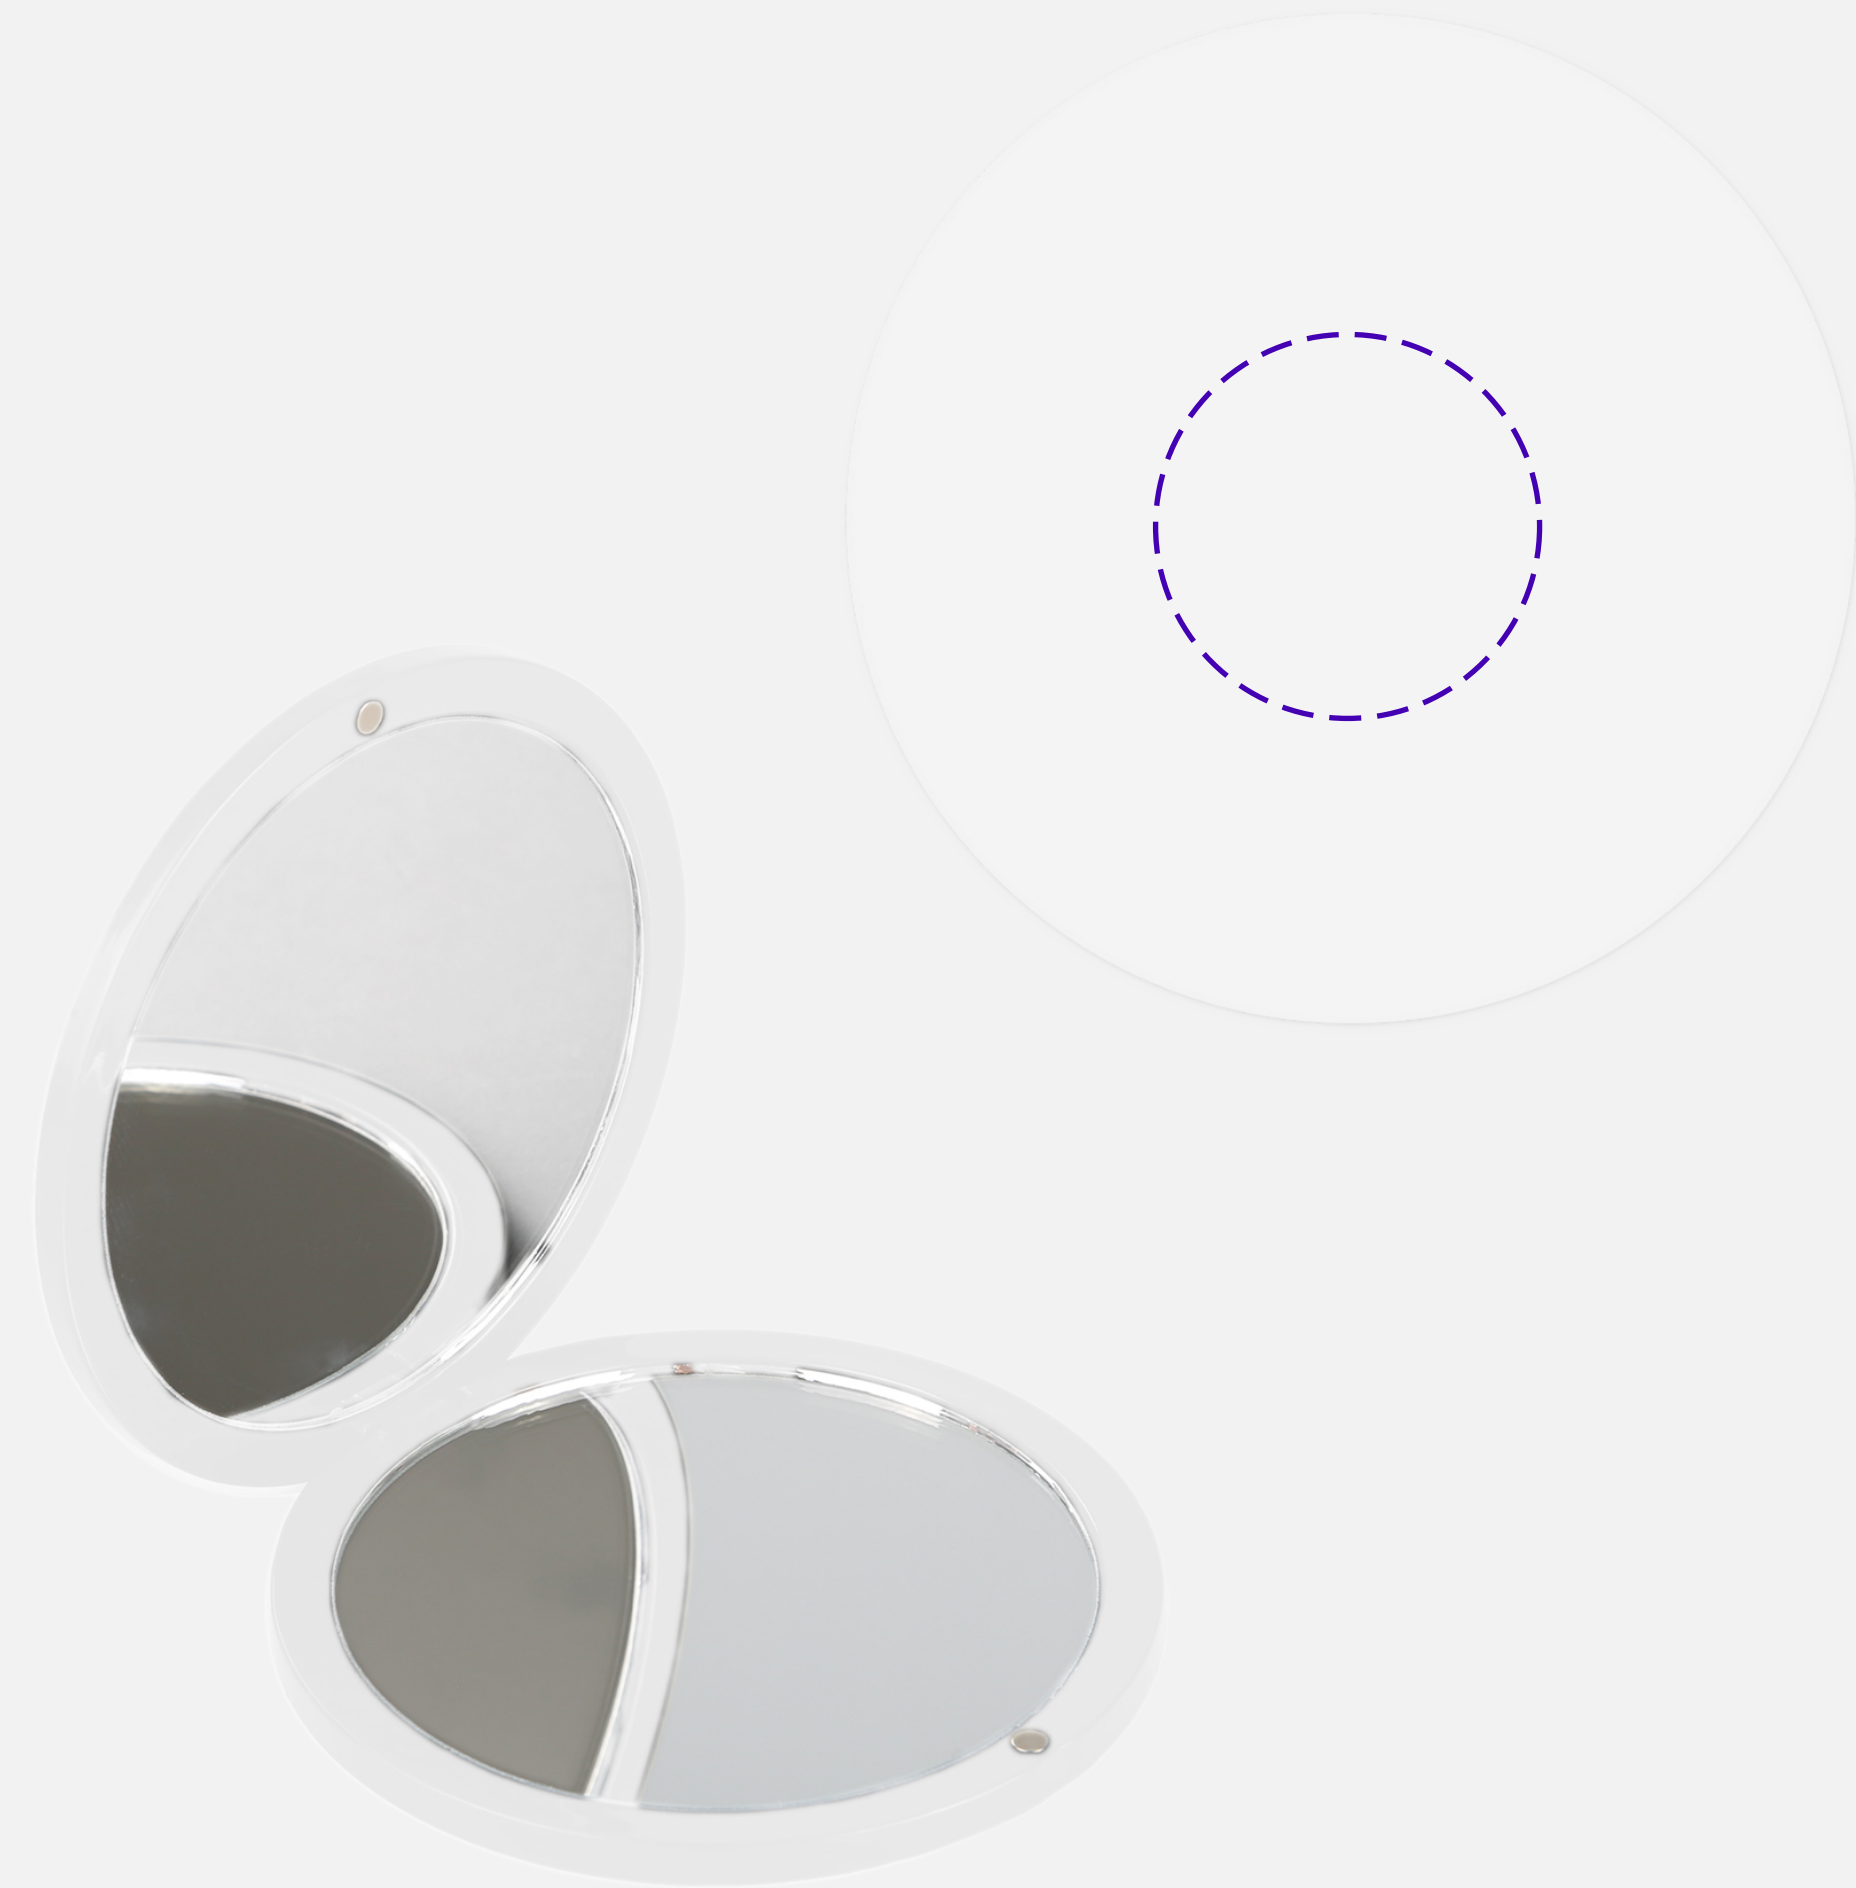

# PC04CM | Kelly Compact Mirror

PO#

Product Size (inches):  
2 15/16" DIA

Standard Decoration:  
Pad Print 1.625" Dia Centered on Top

Decoration Option & Size (inches)  
Pad Print 1.625" DIA on Centered on Top

Maximum Number of Spot Imprint Colors: 2

Please note:  
This virtual proof is not a printed sample of your artwork on our product.  
The size and placement of the artwork may vary from this proof when printed.

# PC04CM | Kelly Compact Mirror

PO#

Product Size (inches):  
2 15/16" DIA

Decoration Option & Size (inches)  
Full Color Digital 1.625" DIA on Centered on Top

Maximum Number of Spot Imprint Colors: 2

Please note:  
This virtual proof is not a printed sample of your artwork on our product.  
The size and placement of the artwork may vary from this proof when printed.