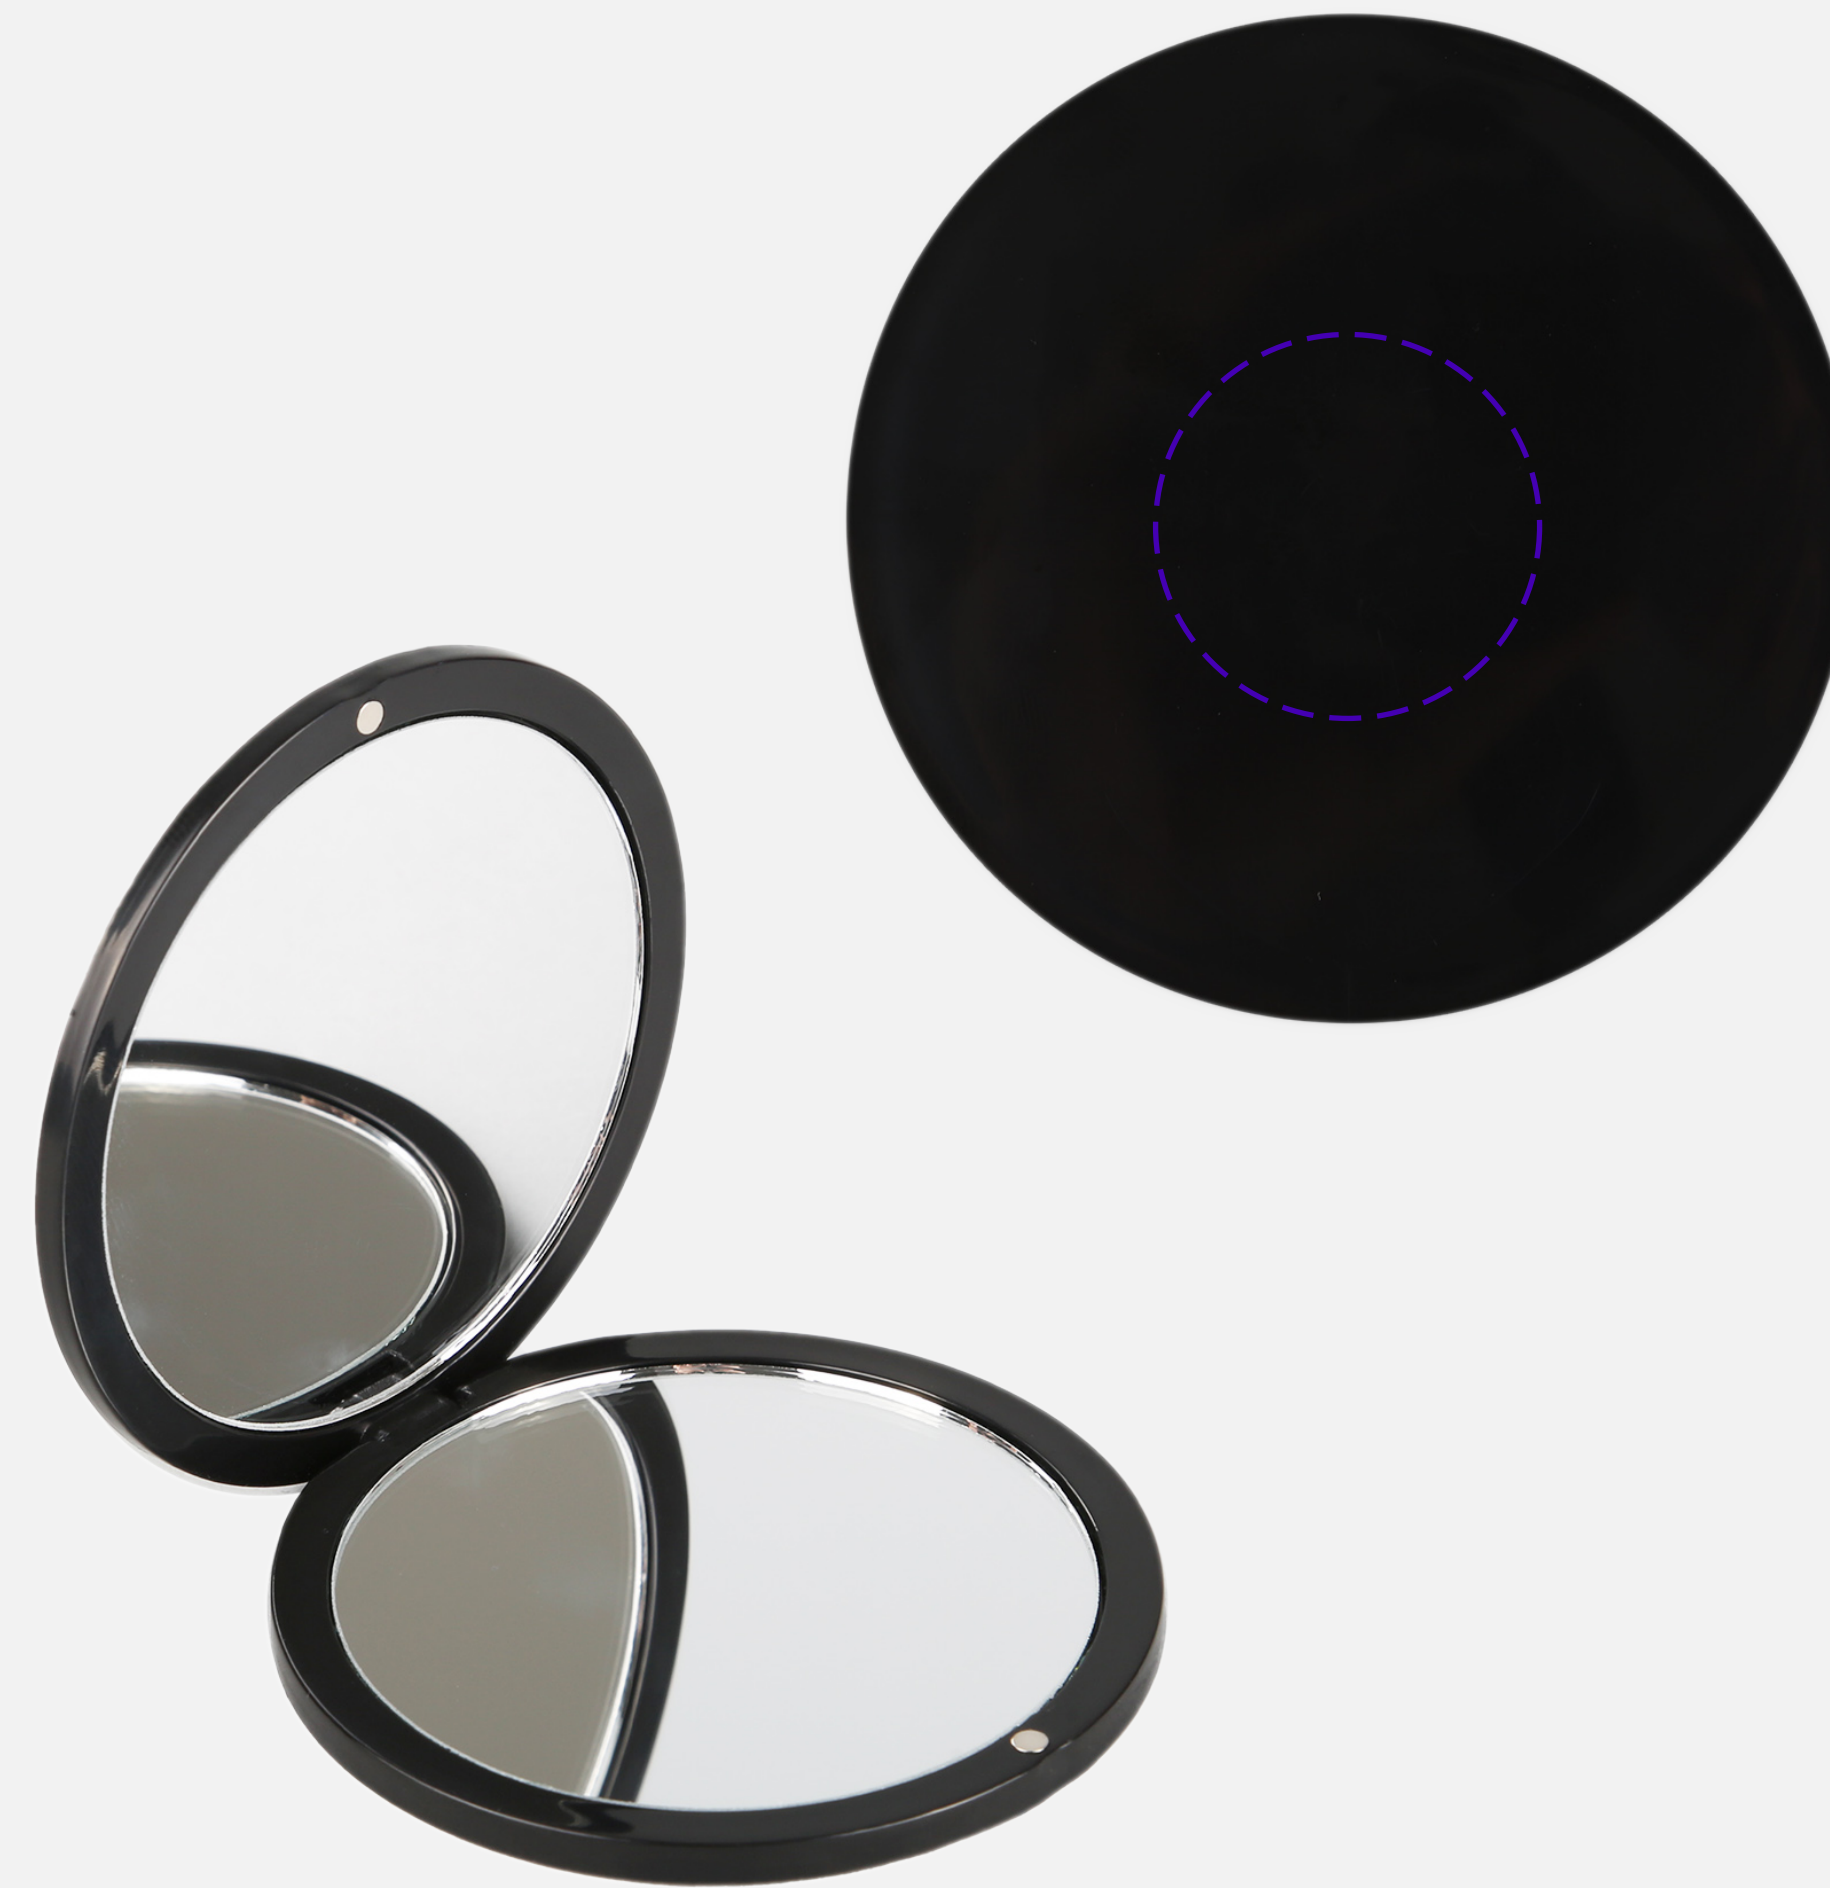

# PC04CM | Kelly Compact Mirror

PO#

Product Size (inches):  
2 15/16" DIA

Standard Decoration:  
Pad Print 1.625" Dia Centered on Top

Decoration Option & Size (inches)  
Pad Print 1.625" DIA on Centered on Top

Maximum Number of Spot Imprint Colors: 2

Please note:  
This virtual proof is not a printed sample of your artwork on our product.  
The size and placement of the artwork may vary from this proof when printed.

# PC04CM | Kelly Compact Mirror

PO#

Product Size (inches):  
2 15/16" DIA

Decoration Option & Size (inches)  
Full Color Digital 1.625" DIA on Centered on Top

Maximum Number of Spot Imprint Colors: 2

Please note:  
This virtual proof is not a printed sample of your artwork on our product.  
The size and placement of the artwork may vary from this proof when printed.