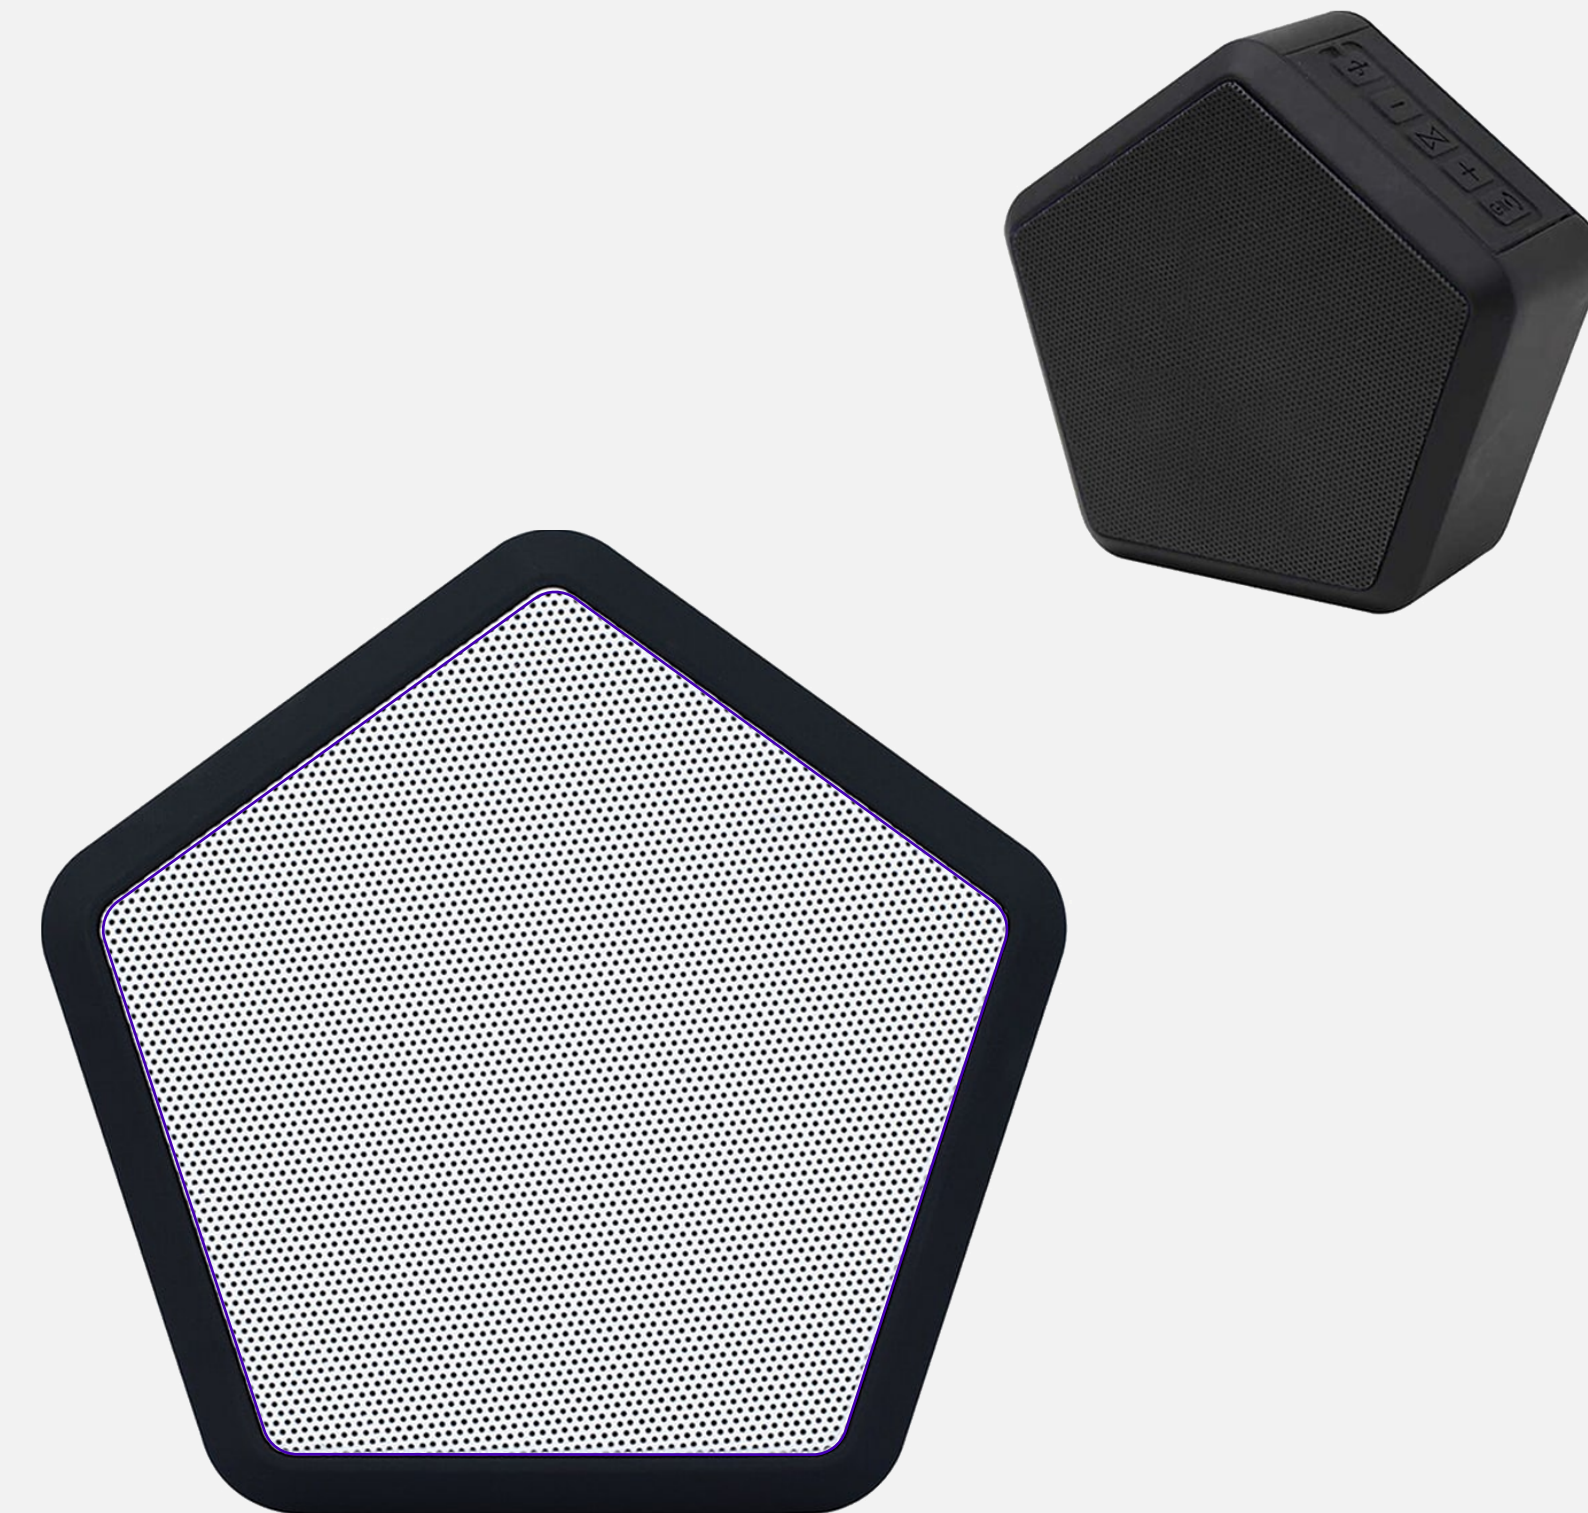

OR2308 | Hive™ Wireless Portable Surround Sound Speaker | FOB ON PO#

Product Size (inches):
3 15/16" W x 4 1/16" H x 1 3/4" D

Standard Decoration:
Full Color on Grill

All Decoration Options
Full Color HD 3.44" W x 3.63" H on Grill side

Please note:
This virtual proof is not a printed sample of your artwork on our product.
The size and placement of the artwork may vary from this proof when printed.