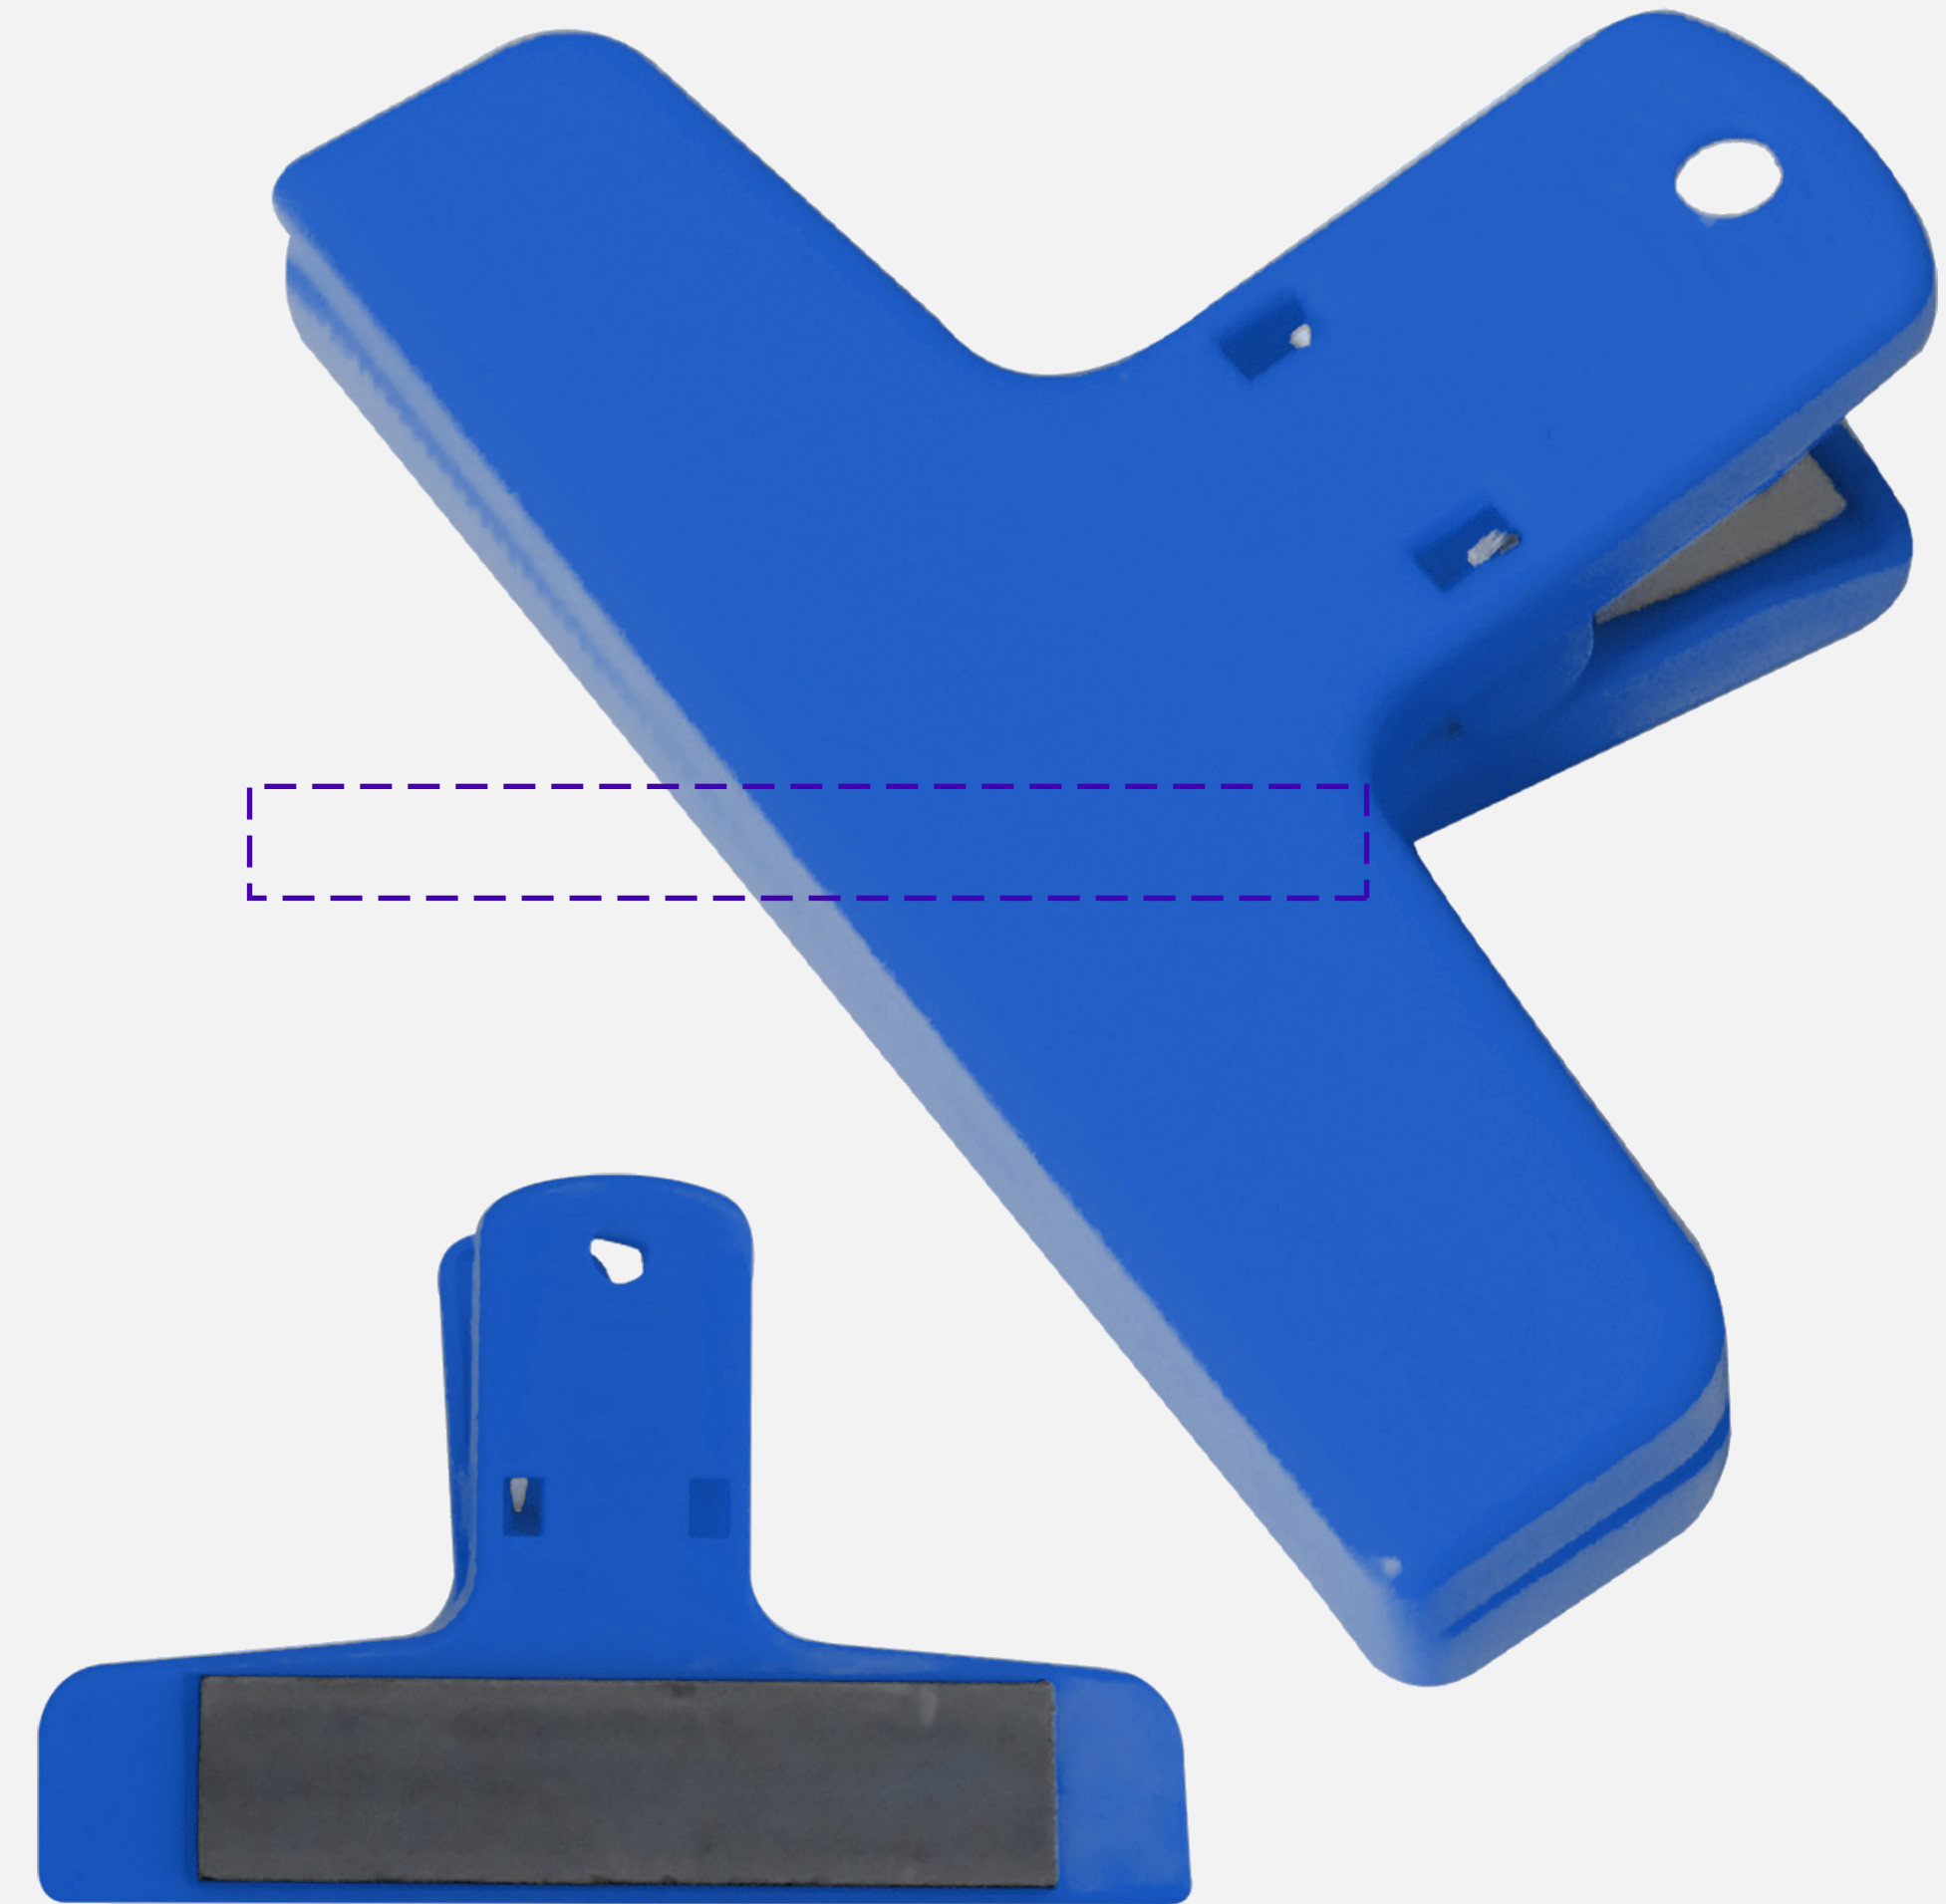

# KP9638 | Chompy 4" Bag Clip

PO#

**Product Size (inches):**

4" W x 2 1/2" L x 1 1/8" H

**Standard Decoration:**

Pad Print On Front

**All Decoration Options**

Pad Print 2.5" W x 0.25" H on Top

HD Ready 2.5" W x 0.25" H on Top

**Maximum Number of Spot Imprint Colors: 1**

**Please note:**

This virtual proof is not a printed sample of your artwork on our product.  
The size and placement of the artwork may vary from this proof when printed.