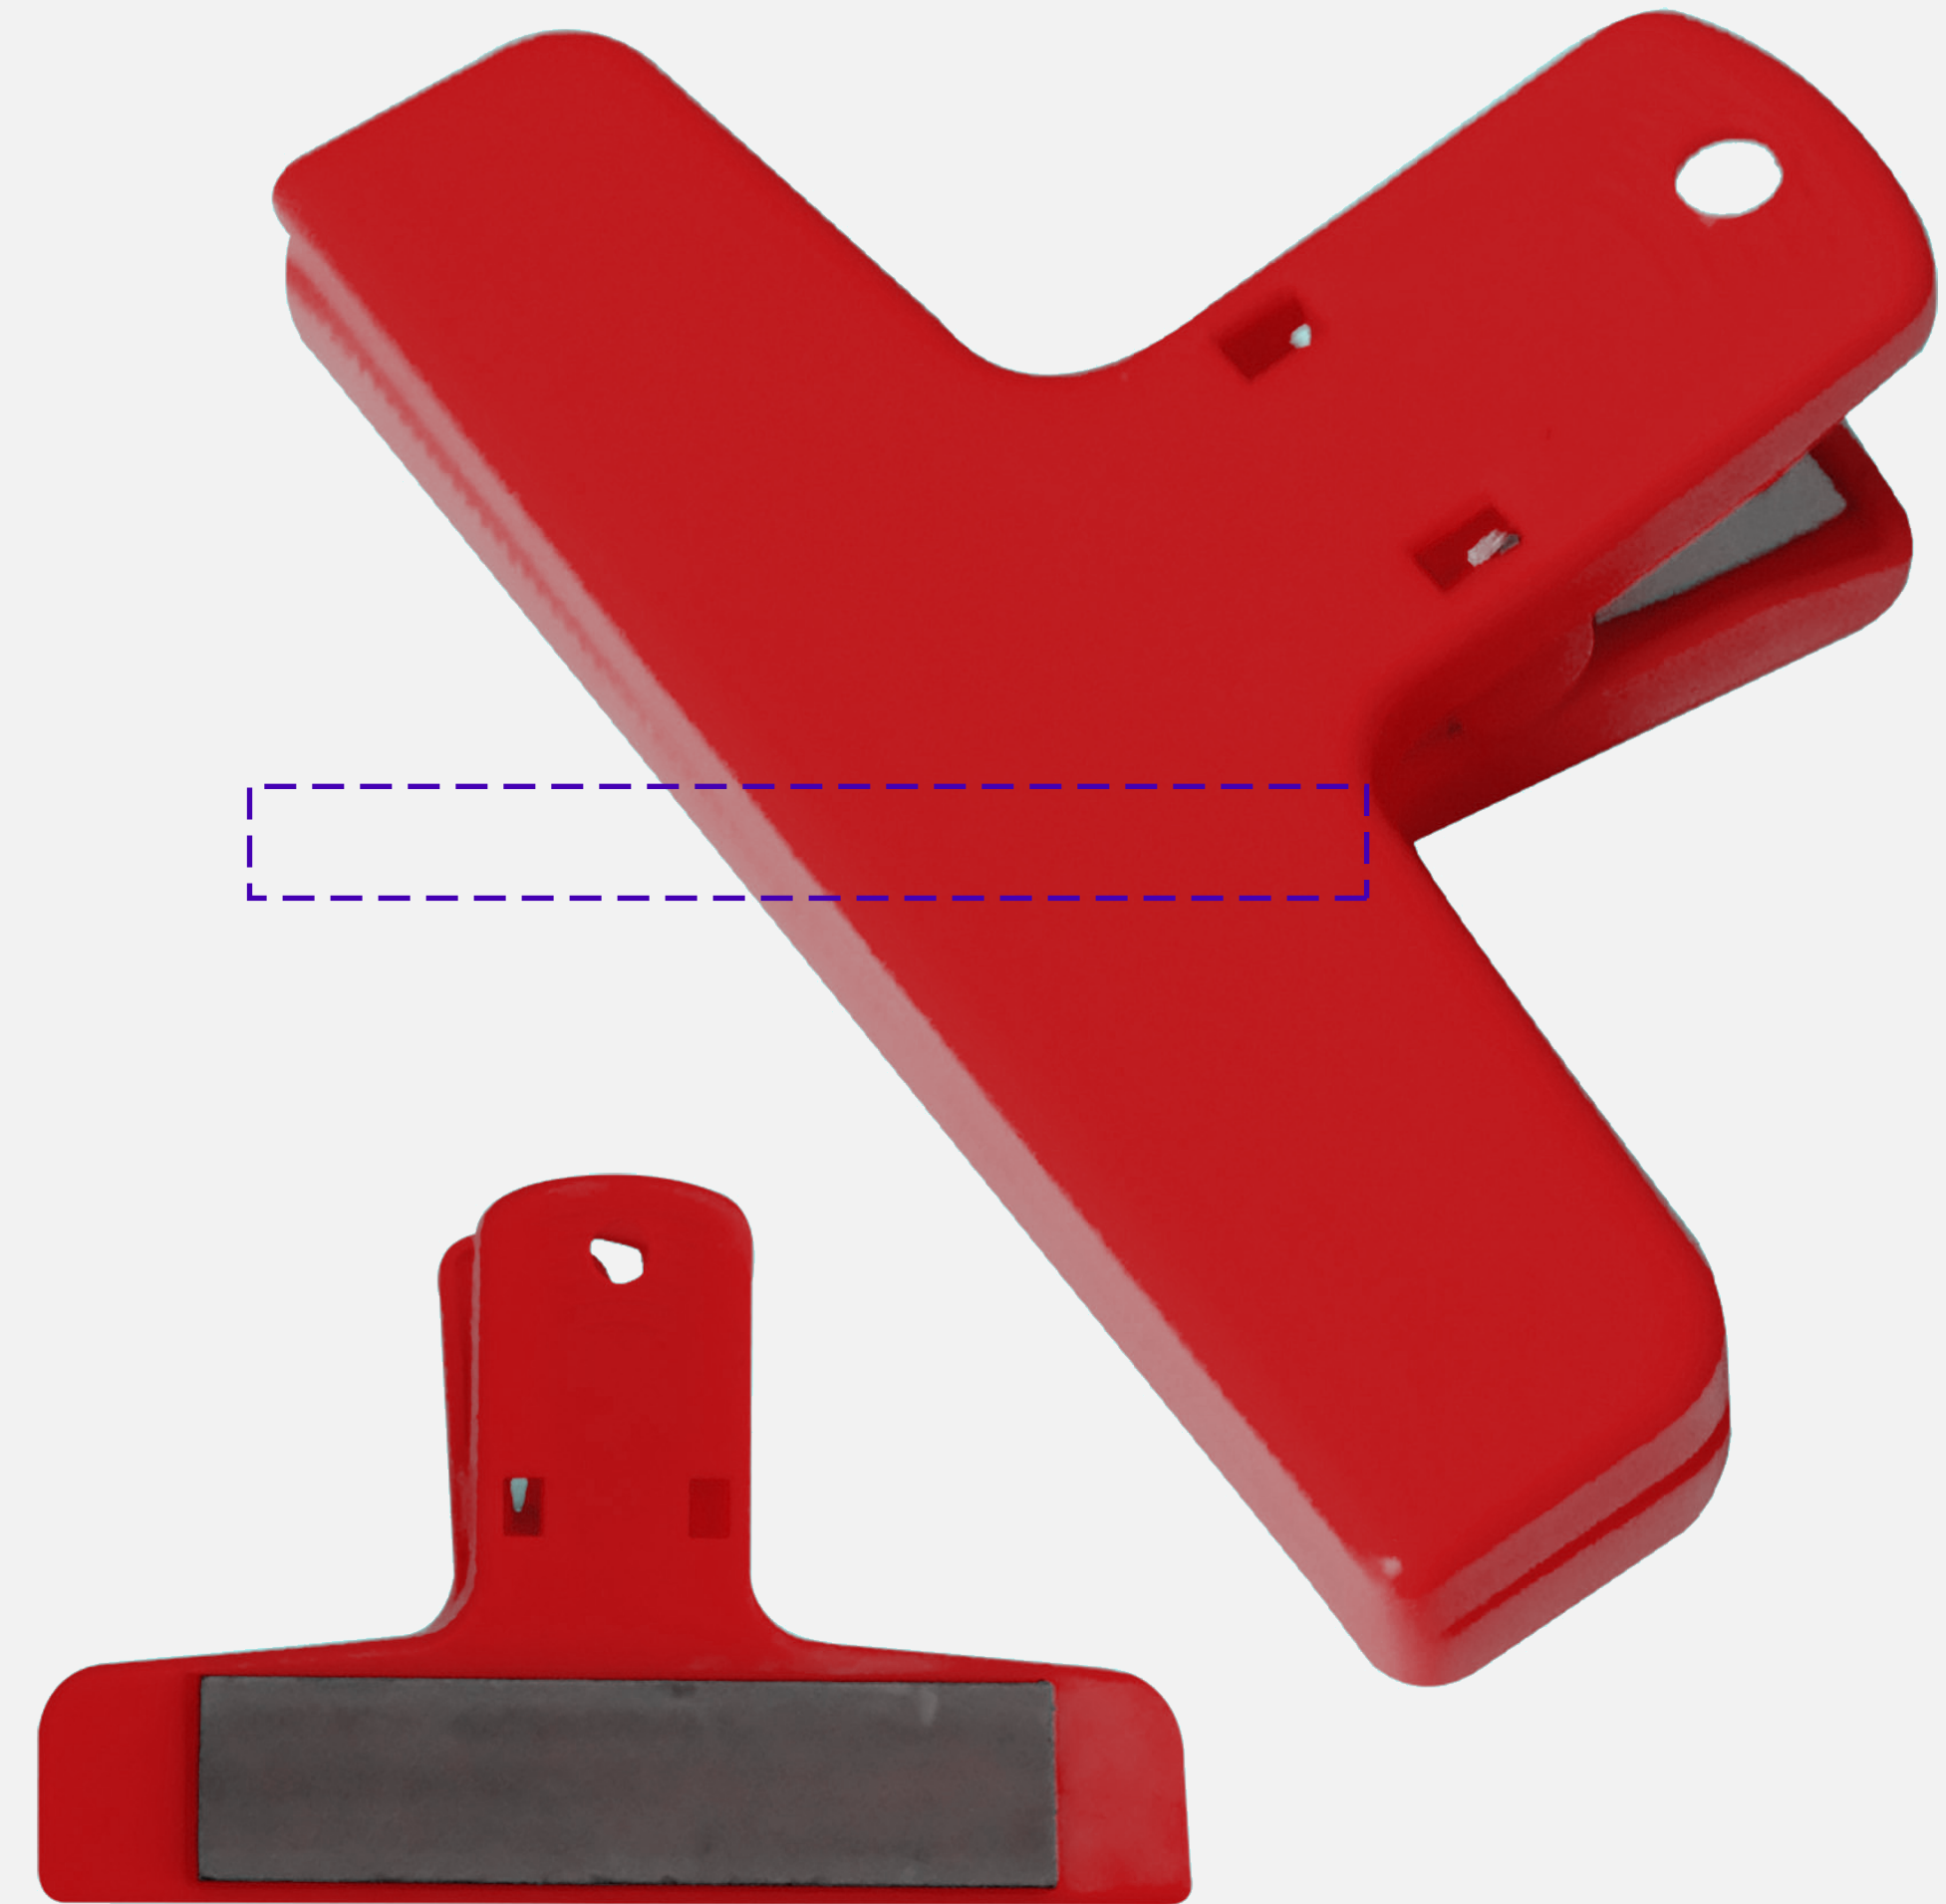

HD Ready 2.5" W x 0.25" H on Top

**Maximum Number of Spot Imprint Colors: 1**

**Please note:**

This virtual proof is not a printed sample of your artwork on our product.  
The size and placement of the artwork may vary from this proof when printed.

# KP9638 | Chompy 4" Bag Clip

PO#

**Product Size (inches):**

4" W x 2 1/2" L x 1 1/8" H

**Standard Decoration:**

Pad Print On Front

**All Decoration Options**

Pad Print 2.5" W x 0.25" H on Top