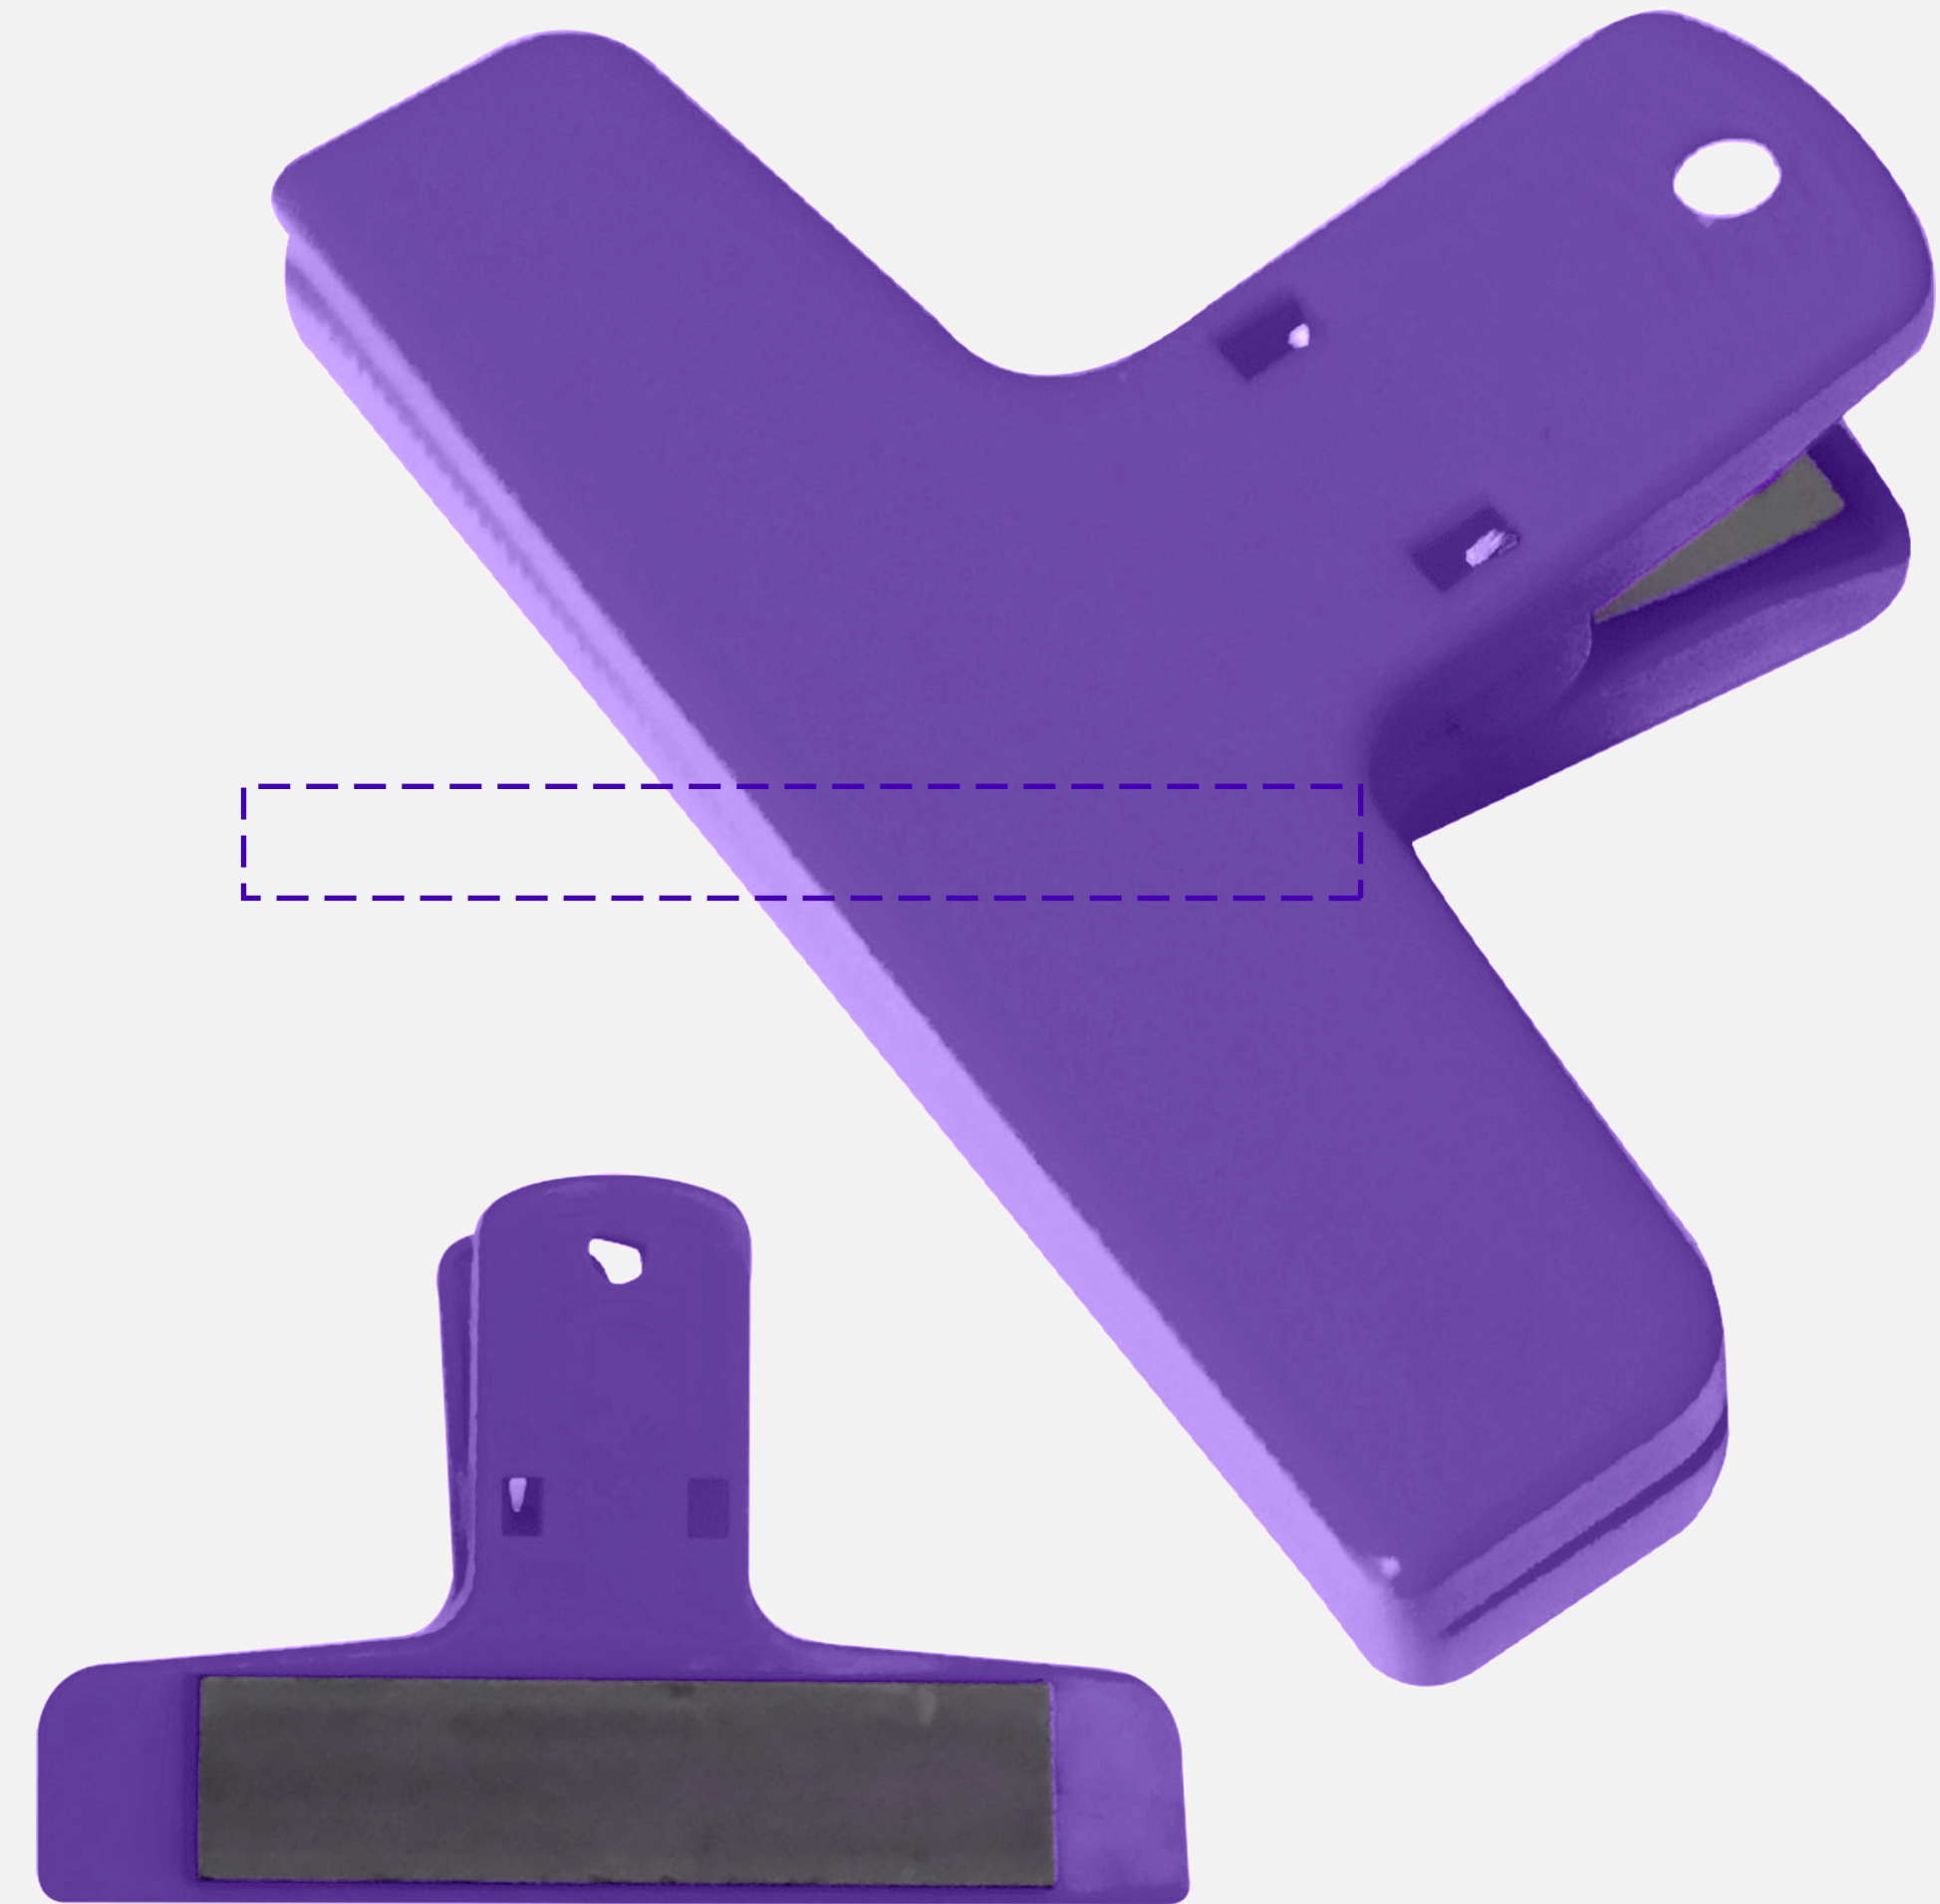

KP9638 | Chompy 4" Bag Clip

PO#

Product Size (inches):

4" W x 2 1/2" L x 1 1/8" H

Standard Decoration:

Pad Print On Front

All Decoration Options

Pad Print 2.5" W x 0.25" H on Top

HD Ready 2.5" W x 0.25" H on Top

Maximum Number of Spot Imprint Colors: 1

Please note:

This virtual proof is not a printed sample of your artwork on our product.
The size and placement of the artwork may vary from this proof when printed.