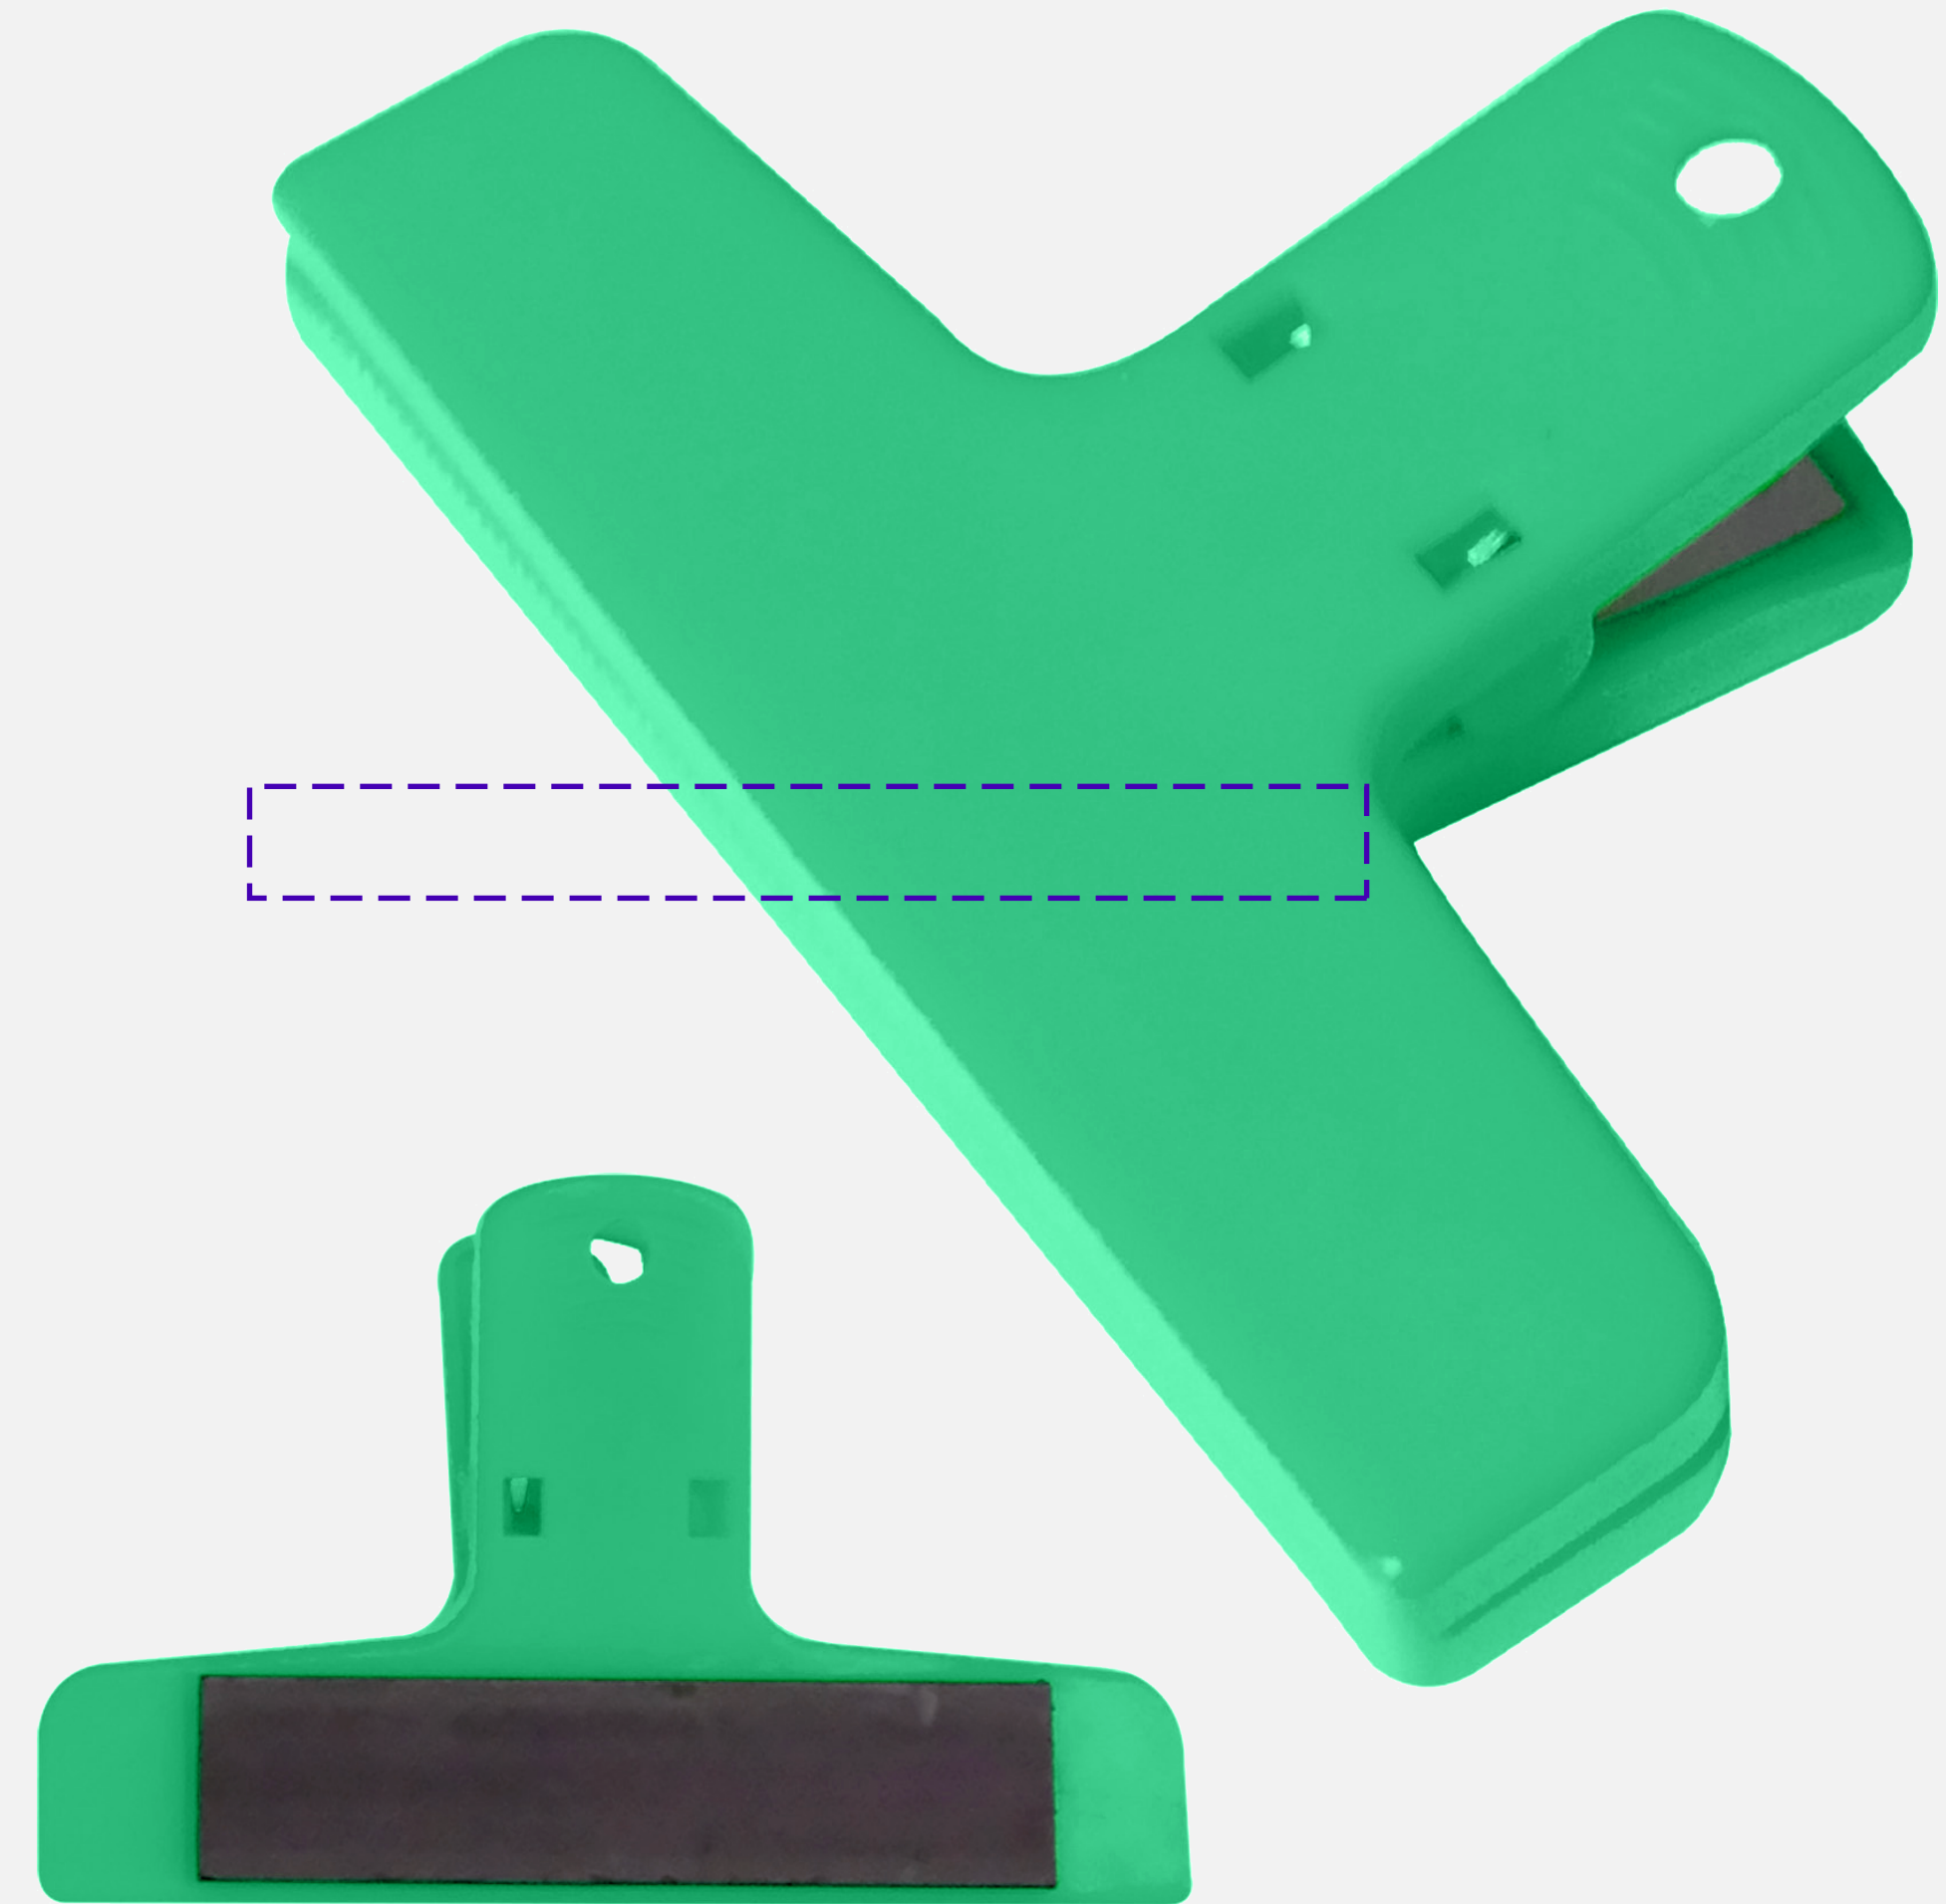

# KP9638 | Chompy 4" Bag Clip

PO#

**Product Size (inches):**

4" W x 2 1/2" L x 1 1/8" H

**Standard Decoration:**

Pad Print On Front

**All Decoration Options**

Pad Print 2.5" W x 0.25" H on Top

HD Ready 2.5" W x 0.25" H on Top

**Maximum Number of Spot Imprint Colors: 1**

**Please note:**

This virtual proof is not a printed sample of your artwork on our product.  
The size and placement of the artwork may vary from this proof when printed.