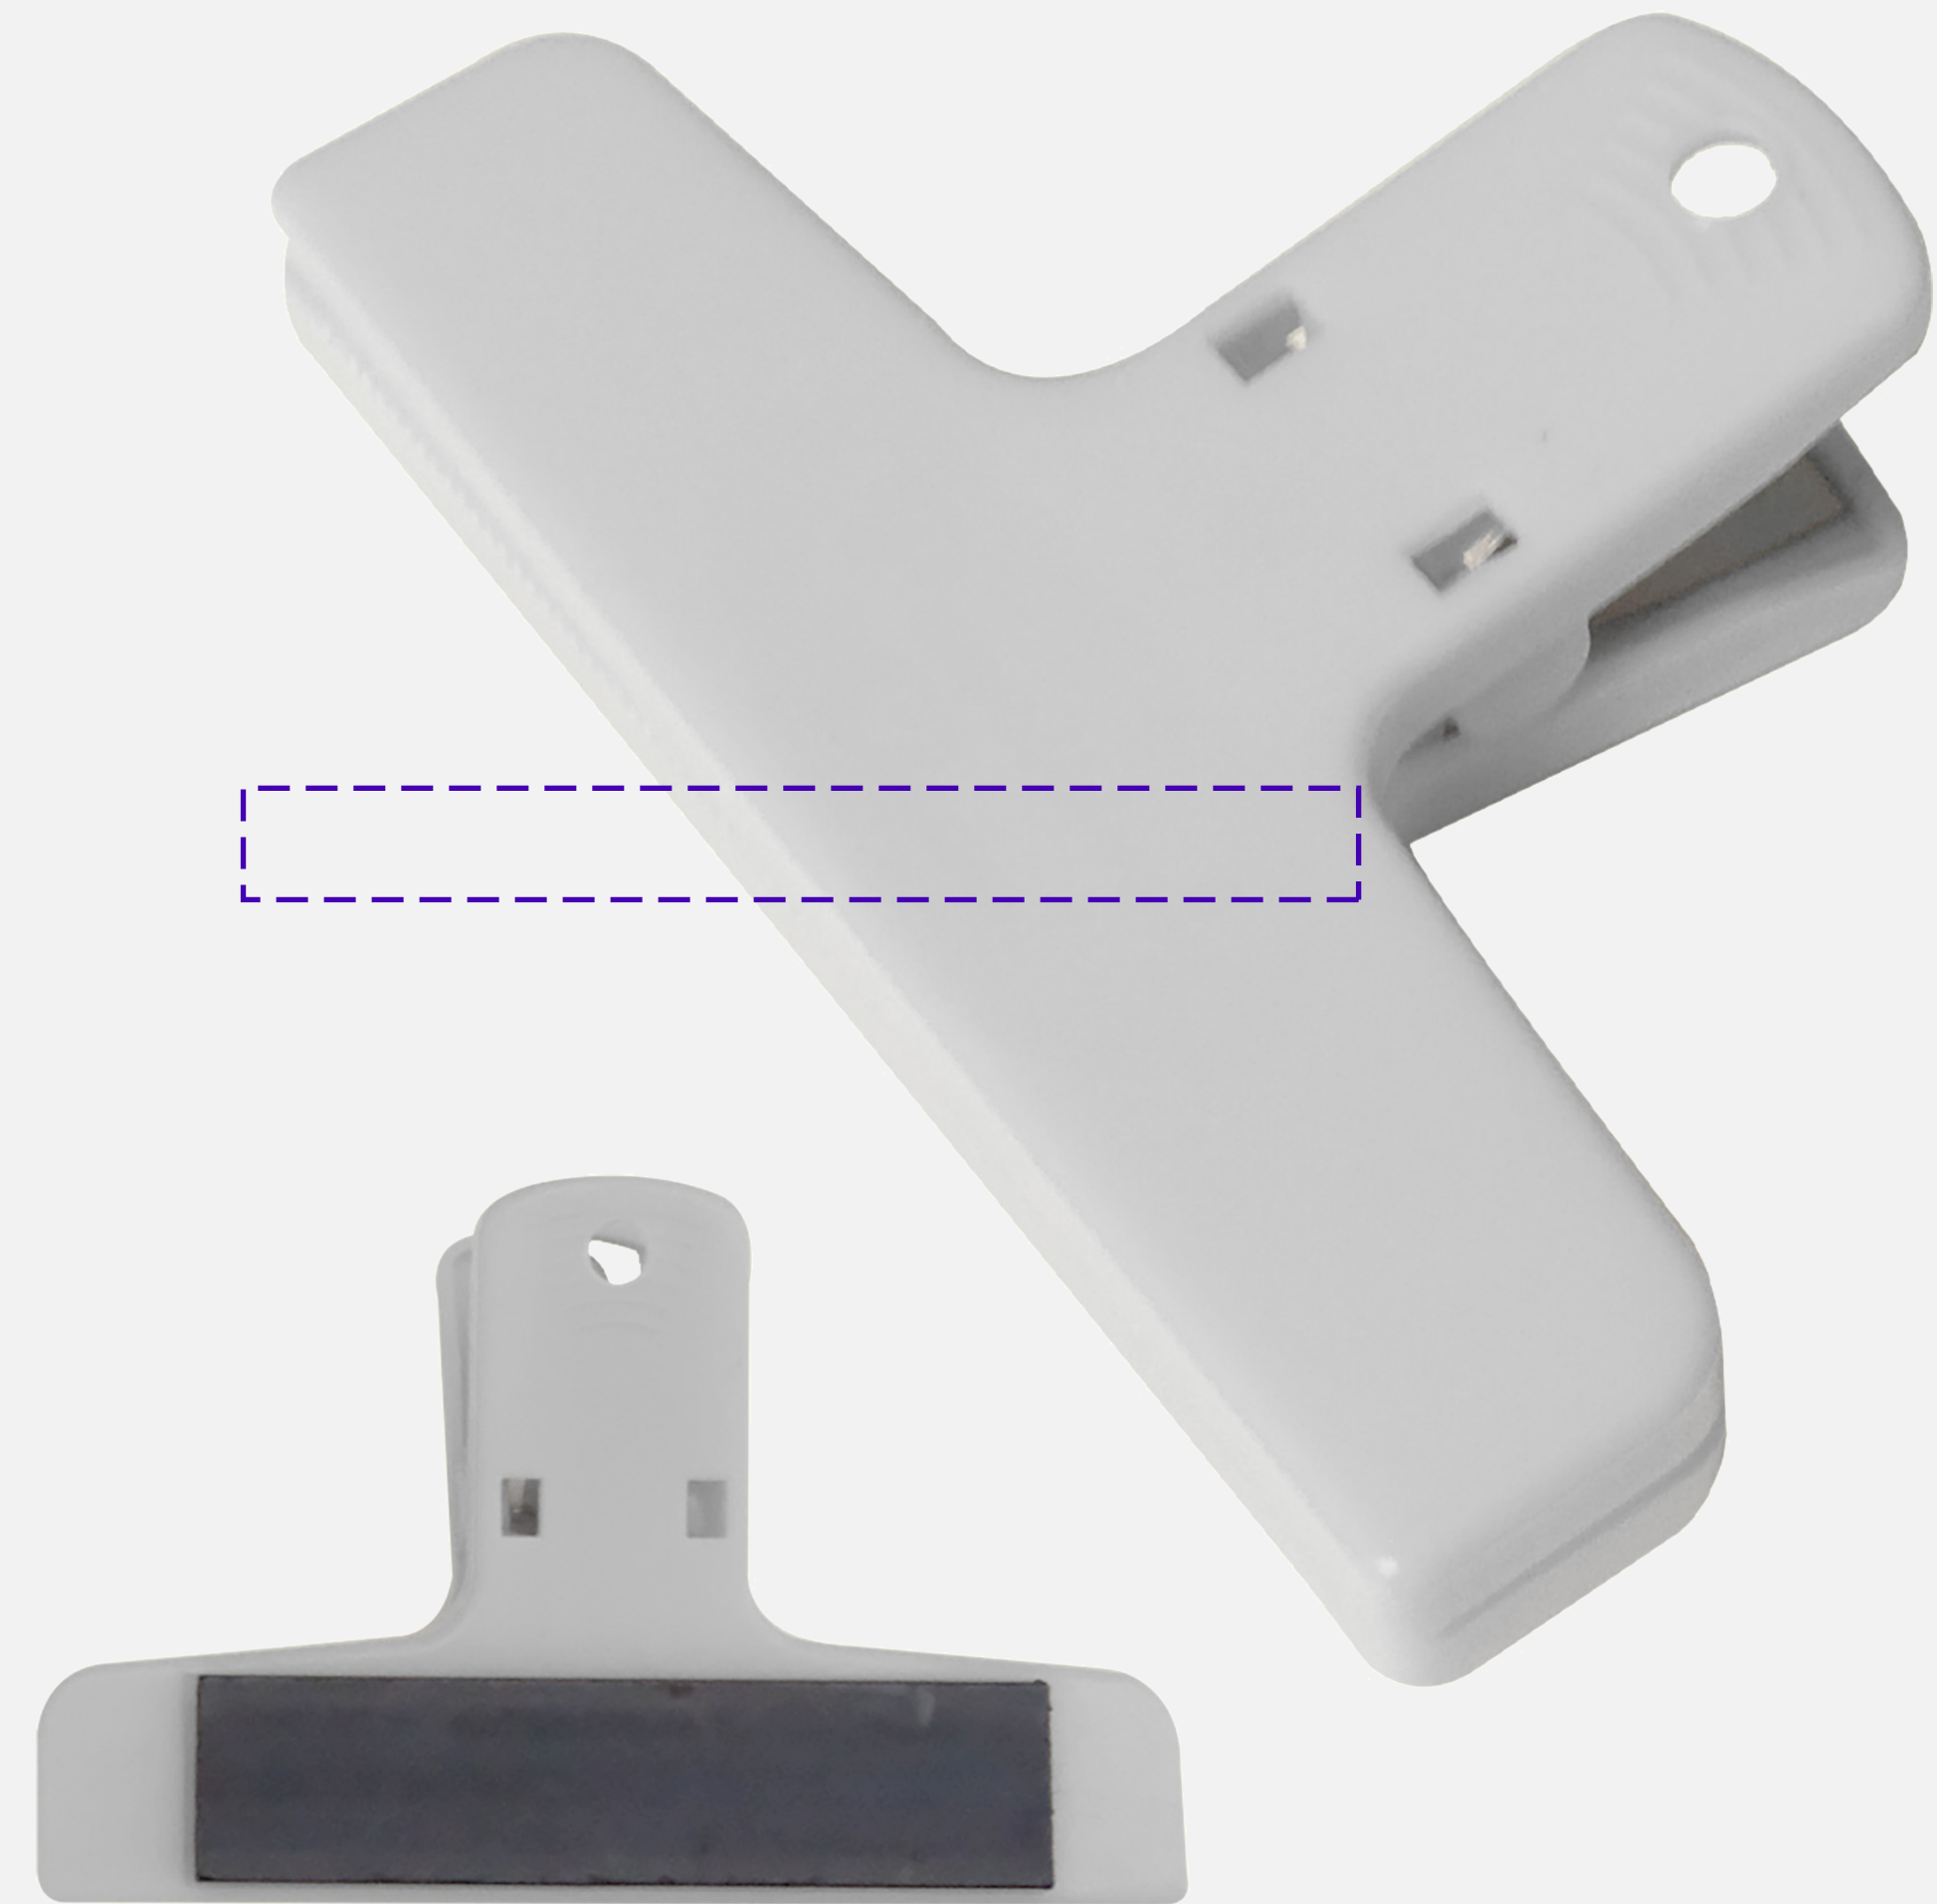

# KP9638 | Chompy 4" Bag Clip

PO#

**Product Size (inches):**

4" W x 2 1/2" L x 1 1/8" H

**Standard Decoration:**

Pad Print On Front

**All Decoration Options**

Pad Print 2.5" W x 0.25" H on Top

HD Ready 2.5" W x 0.25" H on Top

**Maximum Number of Spot Imprint Colors: 1**

**Please note:**

This virtual proof is not a printed sample of your artwork on our product.  
The size and placement of the artwork may vary from this proof when printed.