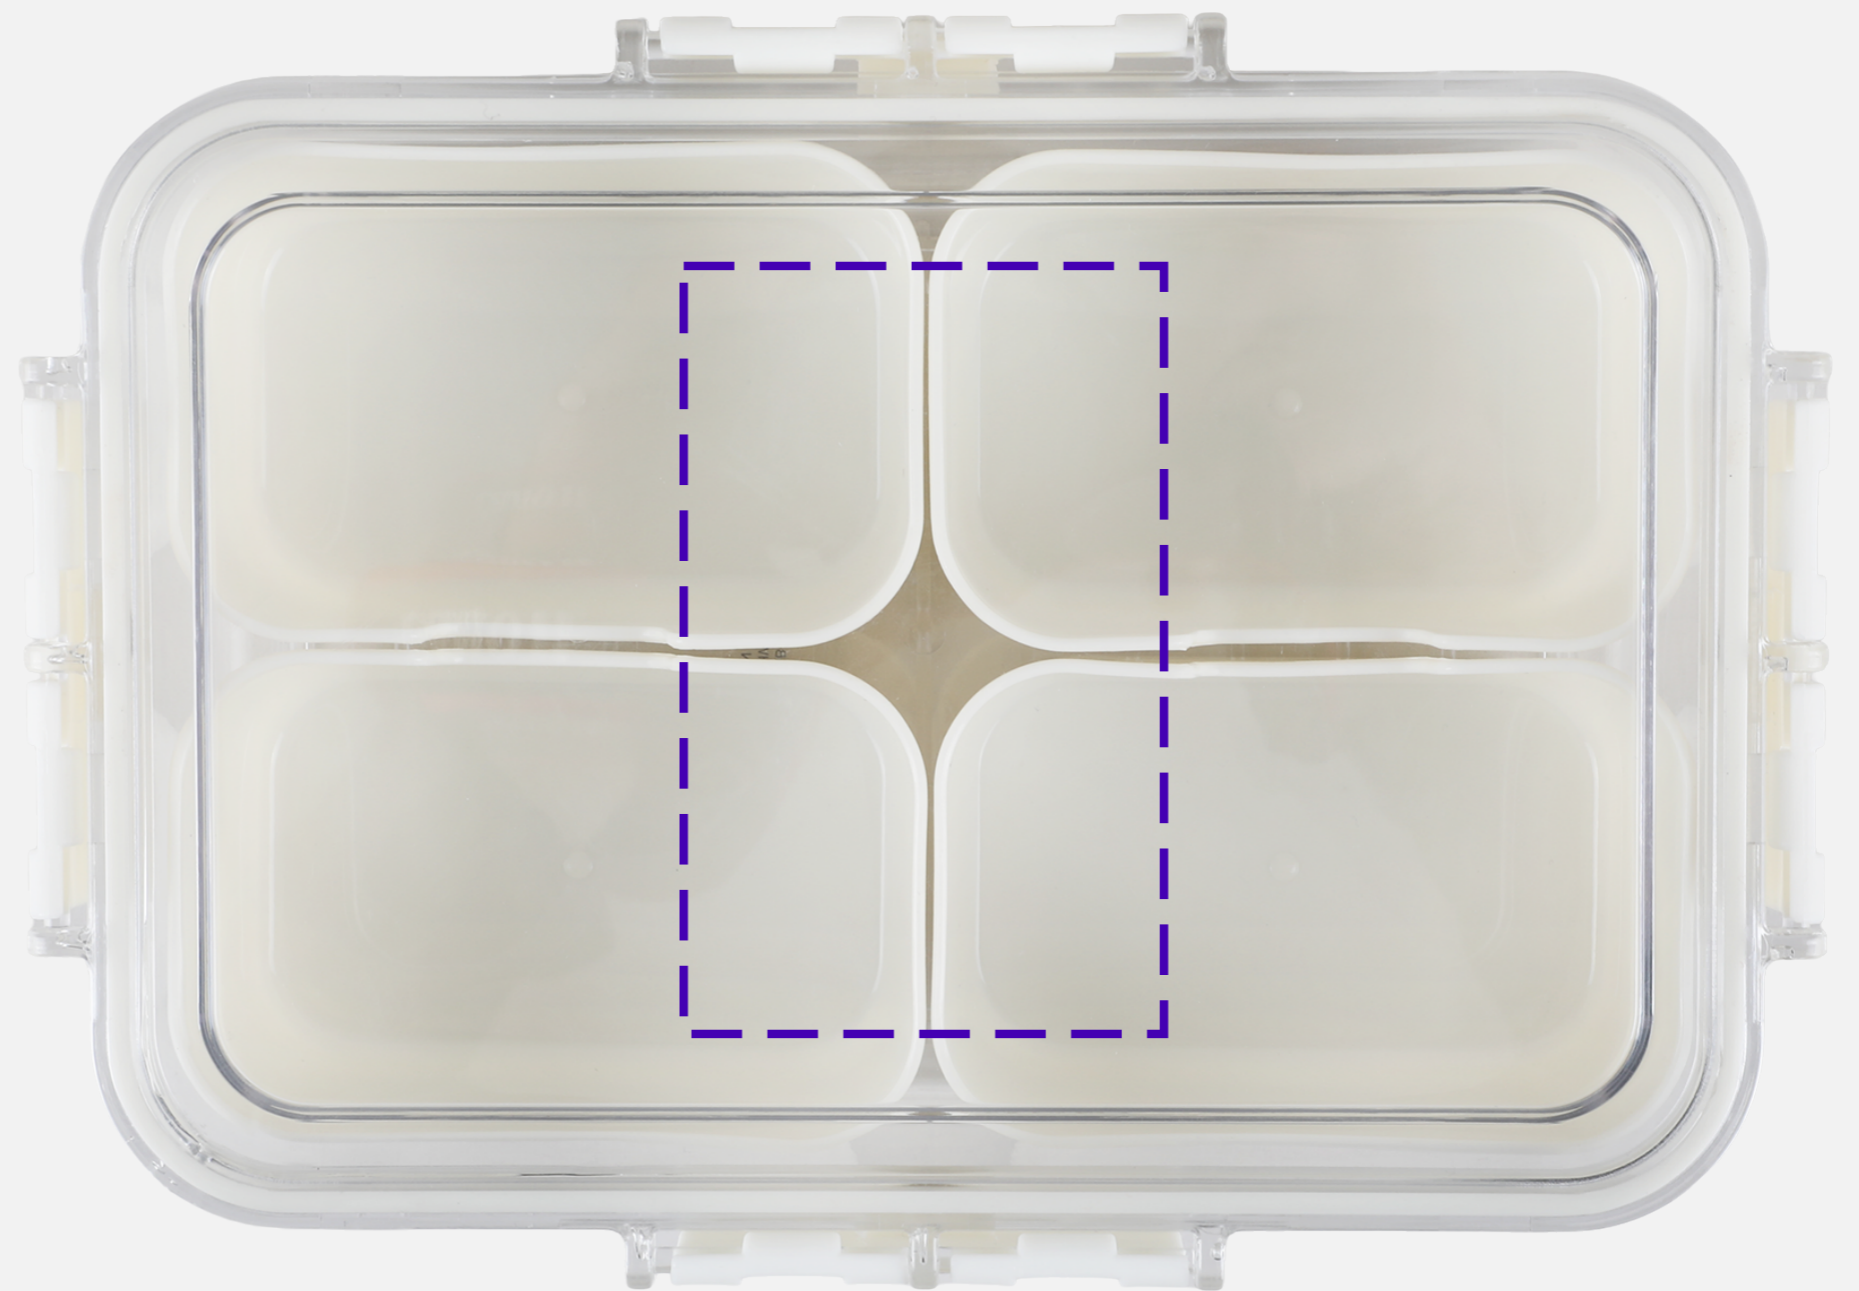

# HW147CTG | 4 Tray Charcuterie Box

**PO#**

Imprint size: 2" W x 2" H

**Product Size (inches):**

6.75" W x 9.375" L x 2.5" H

**Standard Decoration:**

Pad Print 2" W x 2" H on lower right hand corner of lid

**Imprint Color:**

# HW147CTG | 4 Tray Charcuterie Box

**PO#**

Imprint size: 2.5" W x 4" H

## **Product Size (inches):**

6.75" W x 9.375" L x 2.5" H

## **Standard Decoration:**

Screen Print 2.5" W x 4" H center on lid