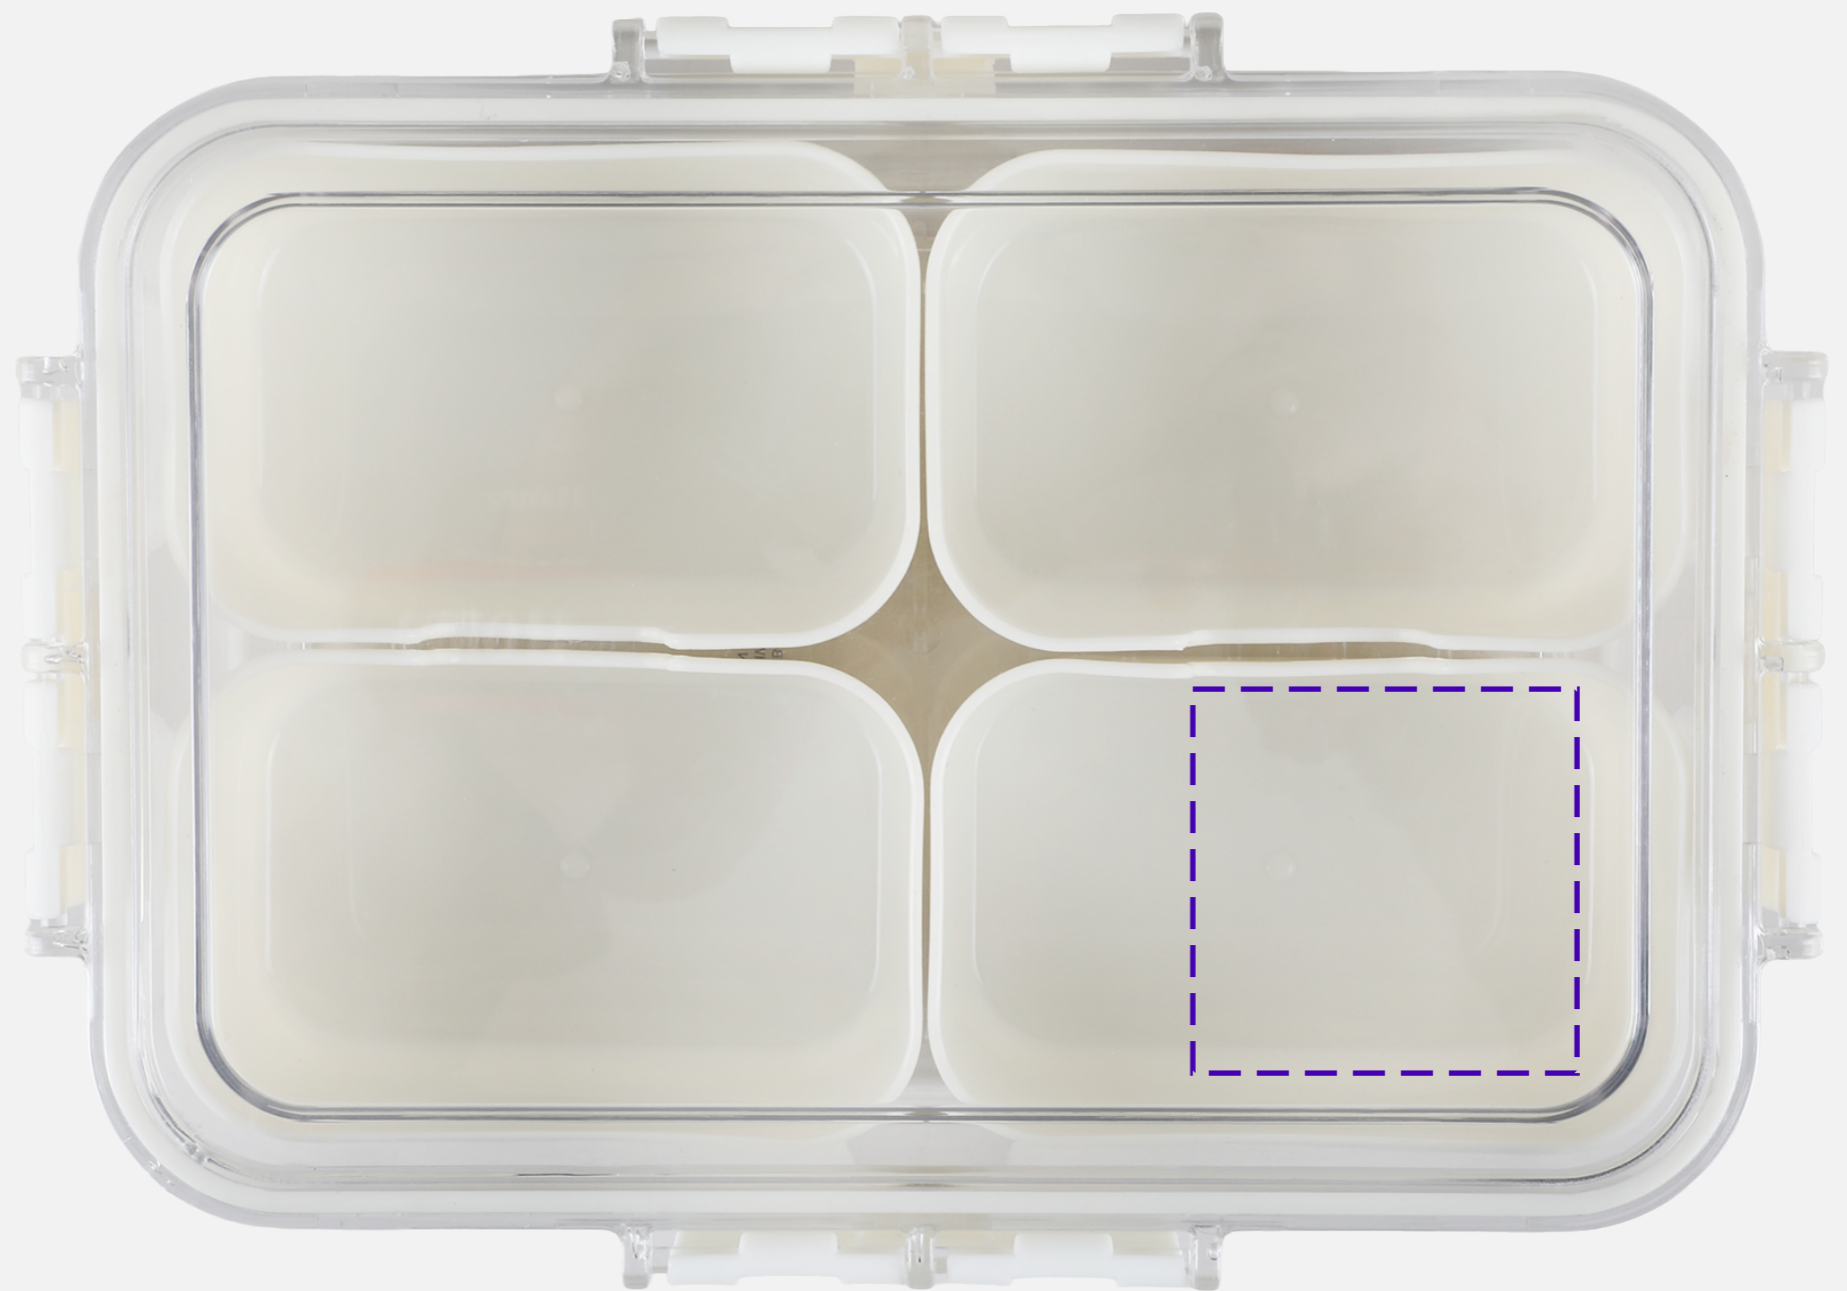

# HW147CTG | 4 Tray Charcuterie Box

**PO#**

Imprint size: 2" W x 2" H

**Product Size (inches):**

6.75" W x 9.375" L x 2.5" H

**Standard Decoration:**

Pad Print 2" W x 2" H on lower right hand corner of lid

**Imprint Color:**

# HW147CTG | 4 Tray Charcuterie Box

**PO#**

Imprint size: 2.5" W x 4" H

## **Product Size (inches):**

6.75" W x 9.375" L x 2.5" H

## **Standard Decoration:**

Screen Print 2.5" W x 4" H center on lid