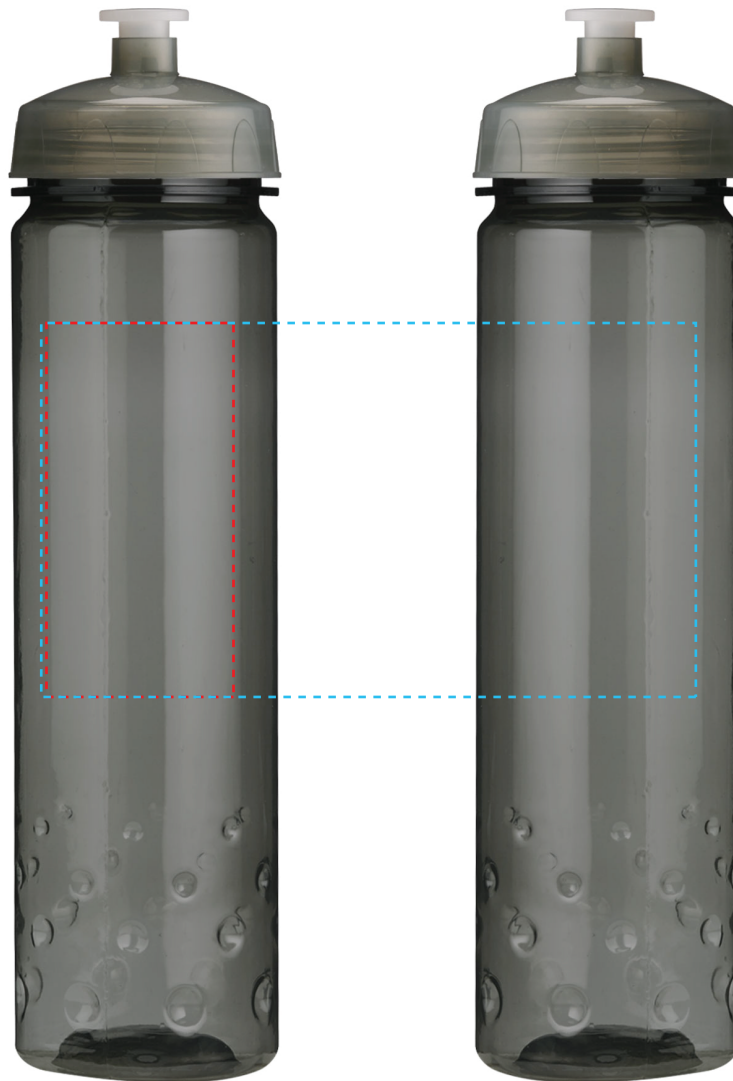

**APPLICABLE FOR ITEM: EV4424**

**24 OZ. POLYSURE™  
INSPIRE BOTTLE EVANS**

10 1/4" H x 2 5/8" DIA

Screen Print 2" W x 4" H on Front Or Back Centered  
Screen Print 7" W x 4" H on Wraparound  
(each logo cannot exceed 2" W)

Imprint area(s) at actual size