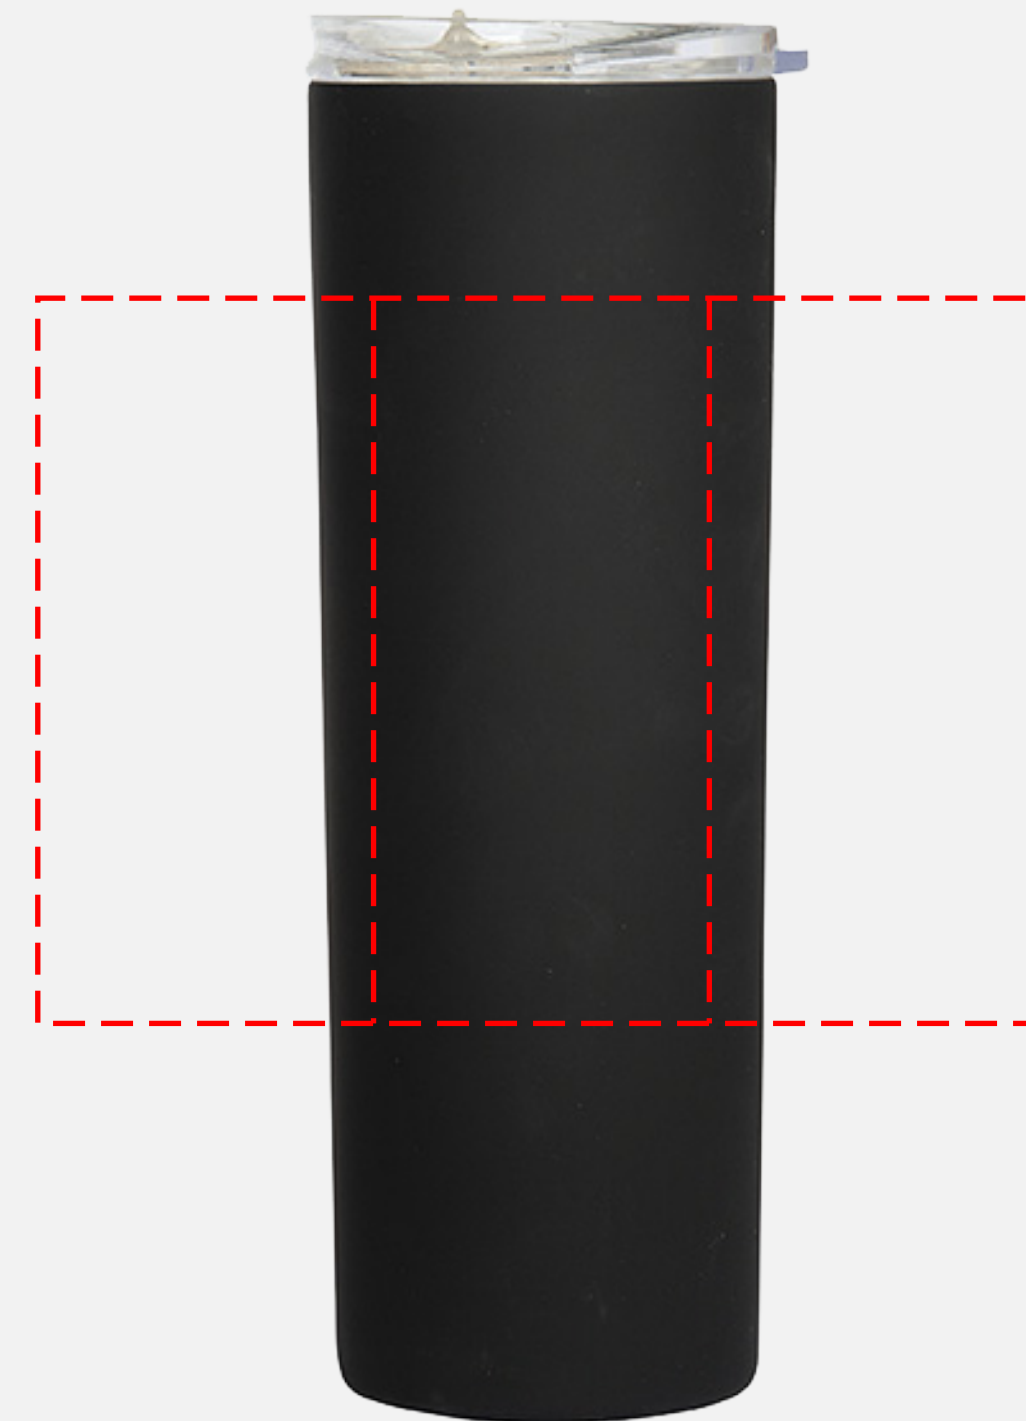

# DA9546 | Gotham Tower 600 ML. (20 Fl. Oz.) Travel Tumbler

PO#

**Product Size (inches):**

8 1/4" H x 2 7/8" DIA

**Standard Decoration:**

1 Color, 1 Location

**All Decoration Options**

Screen Print 1.75" W x 4.5" H on Side centered

**Maximum Number of Spot Imprint Colors: 1**

**Please note:**

This virtual proof is not a printed sample of your artwork on our product.  
The size and placement of the artwork may vary from this proof when printed.

# DA9546 | Gotham Tower 600 ML. (20 Fl. Oz.) Travel Tumbler

PO#

**Product Size (inches):**

8 1/4" H x 2 7/8" DIA

**All Decoration Options**

Screen Print 6.25" W x 4.5" H on Wraparound

**Maximum Number of Spot Imprint Colors: 1**