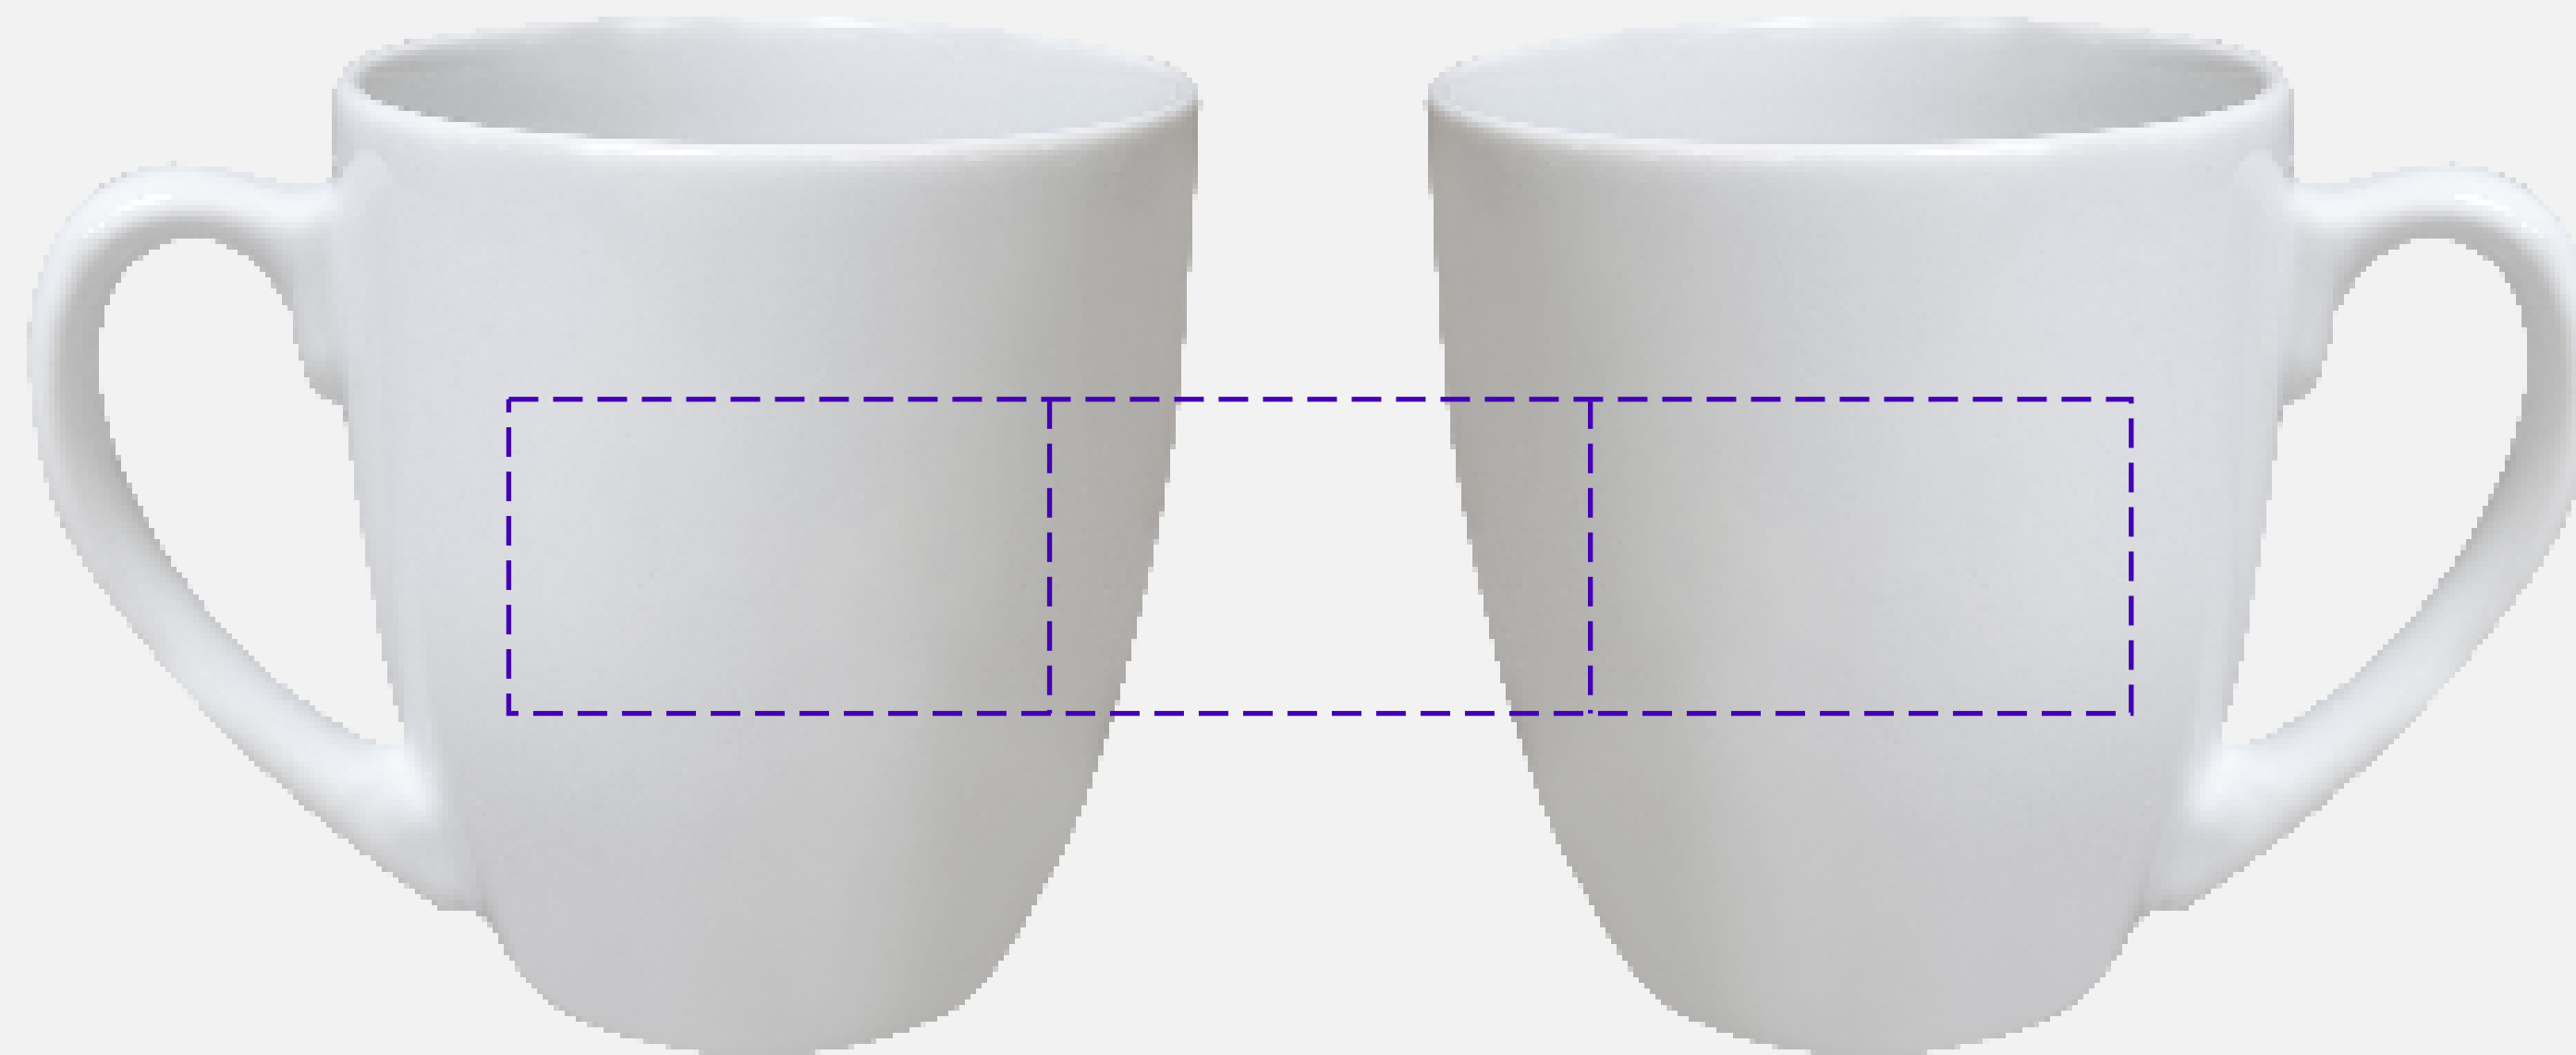

CM9027 | René Bistro 17 Fl Oz Mug

PO#

Product Size (inches):

4 5/16 H x 4 DIA

All Decoration Options

Screen Print 7.75 W x 1.5 H on Wraparound, Each Logo Cannot Exceed 2W

Maximum Number of Spot Imprint Colors: 1

Please note:

This virtual proof is not a printed sample of your artwork on our product.
The size and placement of the artwork may vary from this proof when printed.