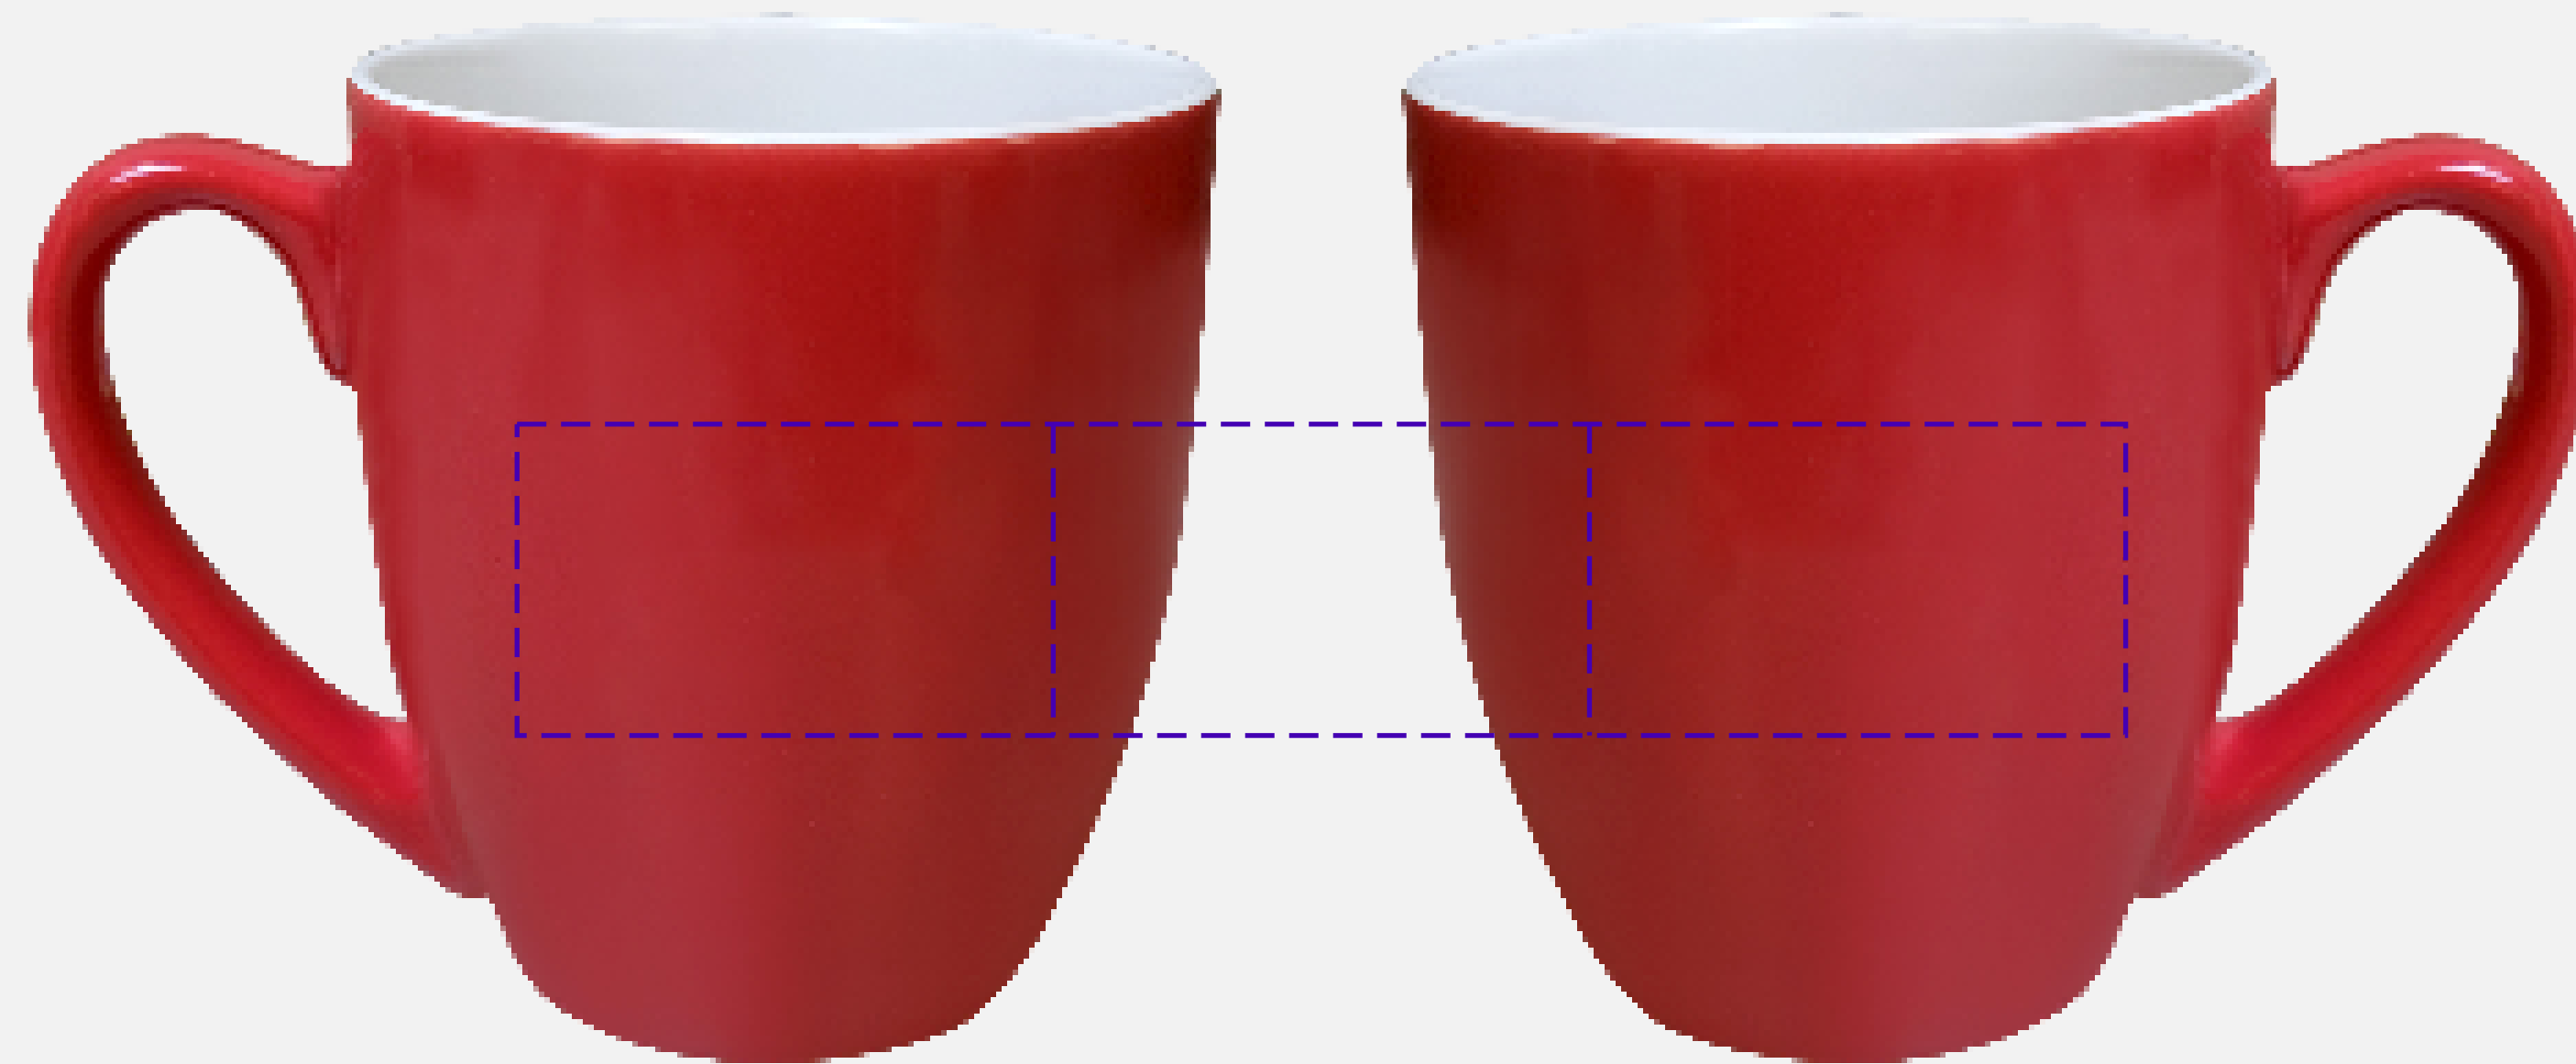

CM9026 | Twain 16 Fl Oz Mug

PO#

Product Size (inches):

4 5/16 H x 4 DIA

All Decoration Options

Screen Print 7.75 W x 1.5 H on Wraparound, Each Logo Cannot Exceed 2W

Maximum Number of Spot Imprint Colors: 1

Please note:

This virtual proof is not a printed sample of your artwork on our product.
The size and placement of the artwork may vary from this proof when printed.