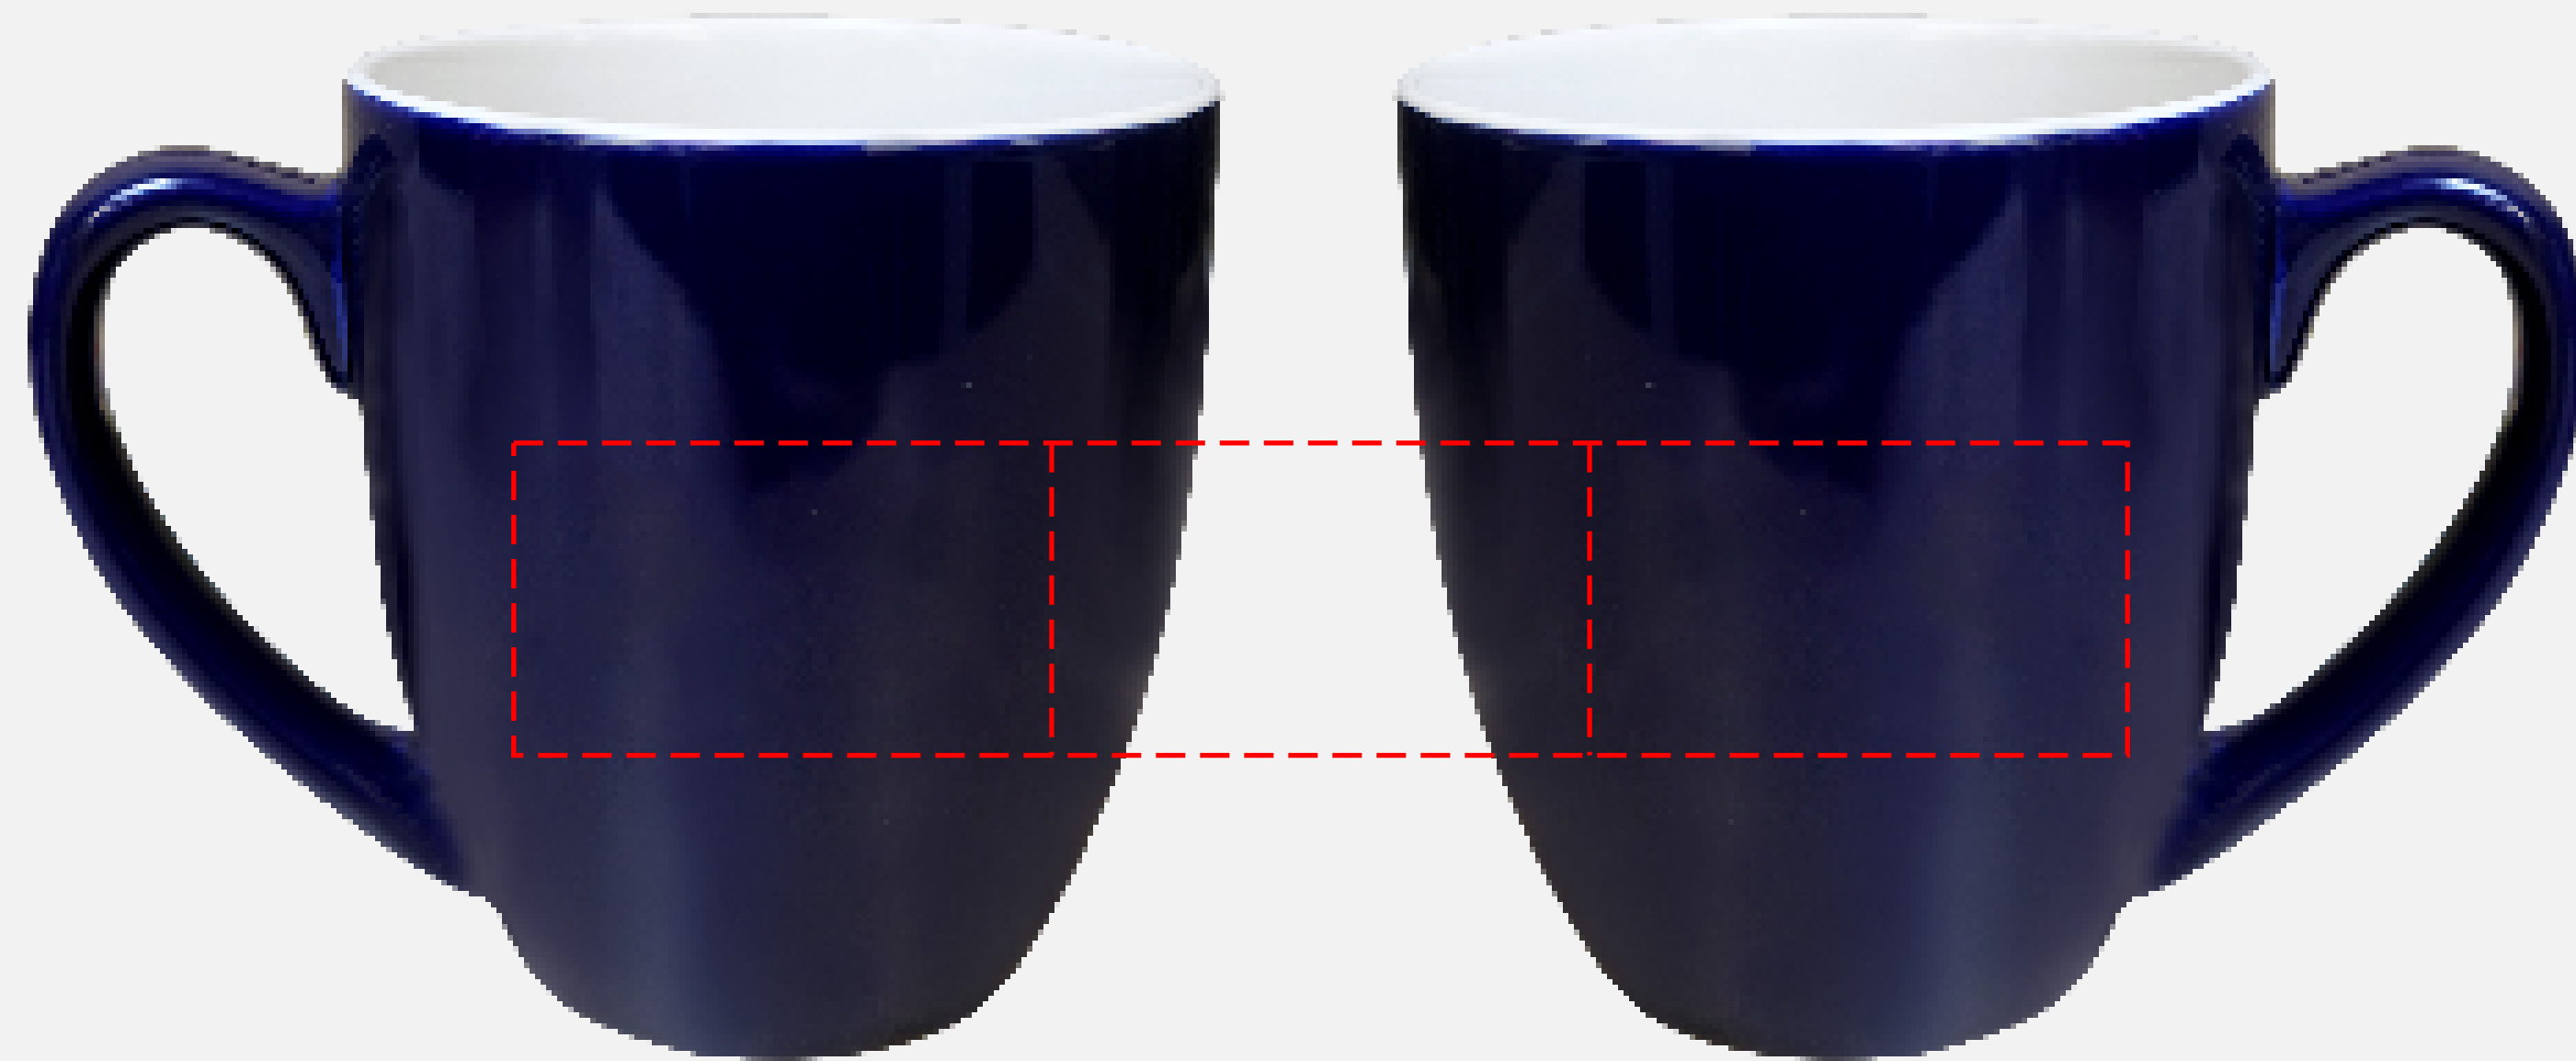

CM9026 | Twain 16 Fl Oz Mug

PO#

Product Size (inches):

4 5/16 H x 4 DIA

All Decoration Options

Screen Print 7.75 W x 1.5 H on Wraparound, Each Logo Cannot Exceed 2W

Maximum Number of Spot Imprint Colors: 1

Please note:

This virtual proof is not a printed sample of your artwork on our product.
The size and placement of the artwork may vary from this proof when printed.