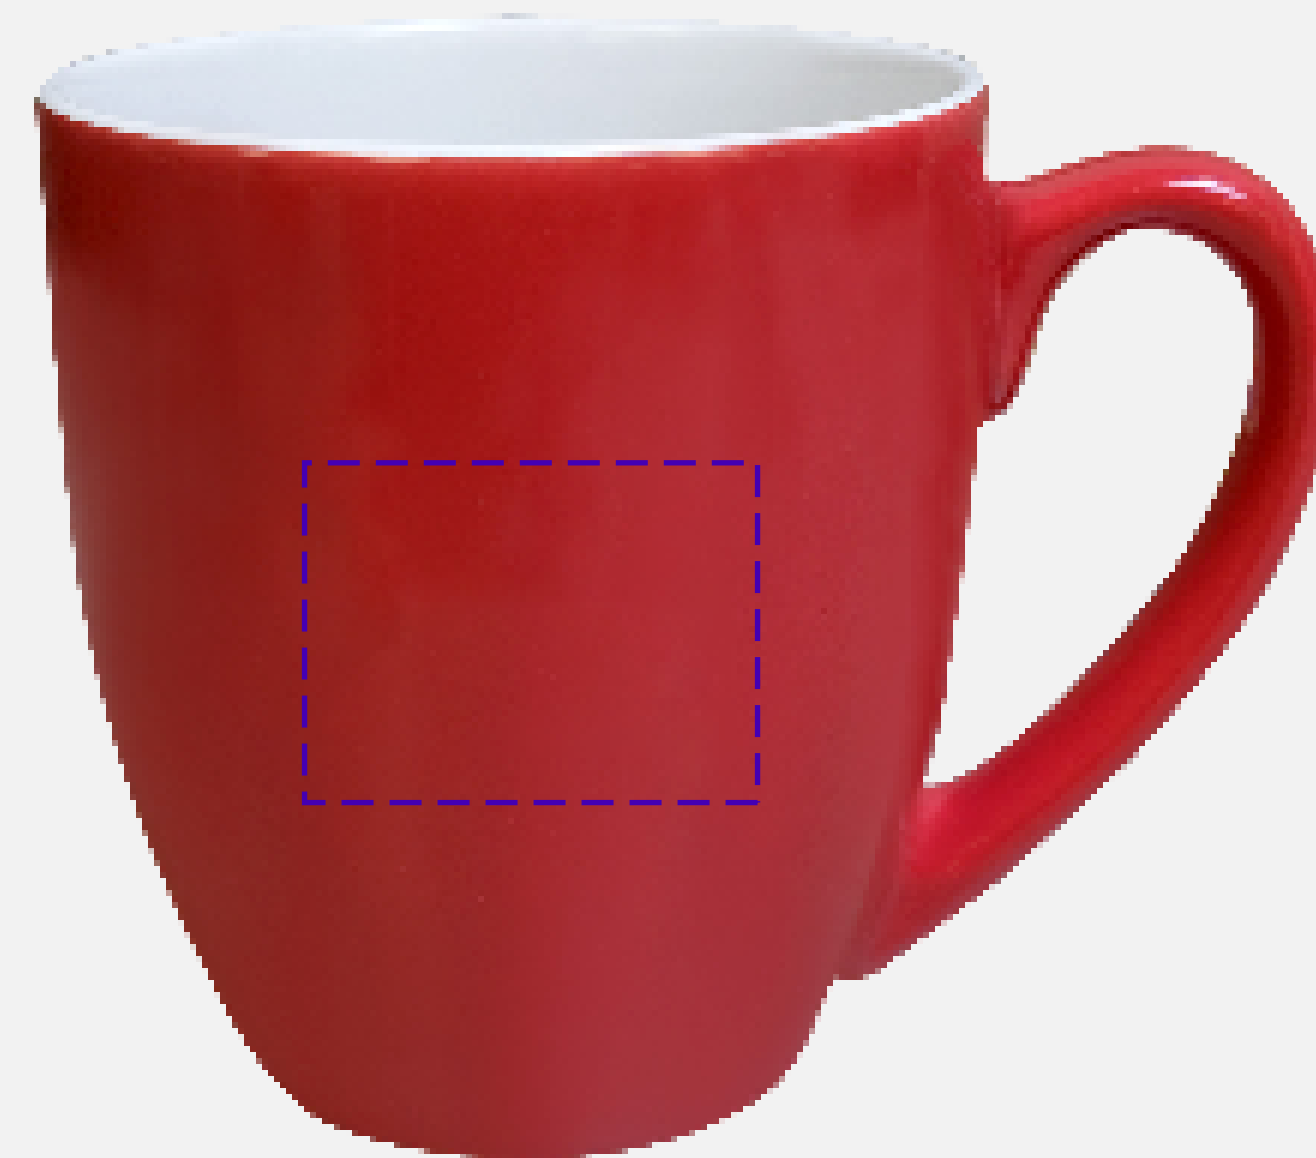

CM9027 | René Bistro 17 Fl Oz Mug

PO#

Product Size (inches):

4 5/16 H x 4 DIA

Standard Decoration:

Screen Print On Inboard Side

All Decoration Options

Screen Print 2 W x 1.5 H on Inboard Or Outboard Side Centered

AquaMark 2 W x 1.5 H on Inboard Or Outboard Side Centered

Full Color HD AquaMark 2 W x 1.5 H on Inboard Or Outboard Side Centered

Maximum Number of Spot Imprint Colors: 1

Please note:

This virtual proof is not a printed sample of your artwork on our product.

The size and placement of the artwork may vary from this proof when printed.