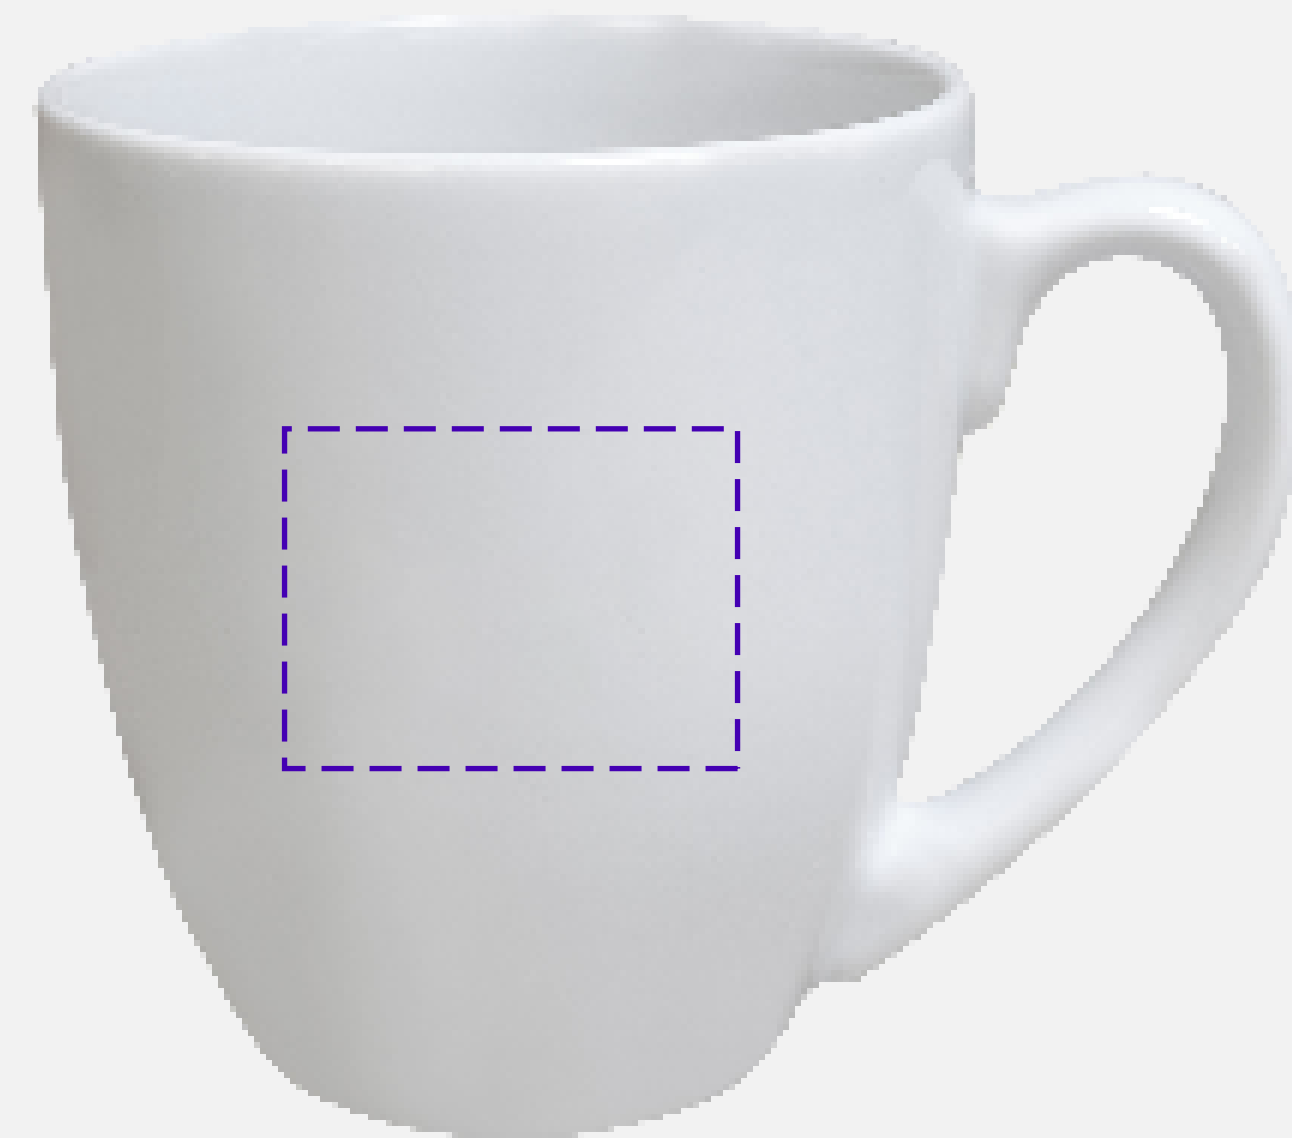

CM9027 | René Bistro 17 Fl Oz Mug

PO#

Product Size (inches):

4 5/16 H x 4 DIA

Standard Decoration:

Screen Print On Inboard Side

All Decoration Options

Screen Print 2 W x 1.5 H on Inboard Or Outboard Side Centered

AquaMark 2 W x 1.5 H on Inboard Or Outboard Side Centered

Full Color HD AquaMark 2 W x 1.5 H on Inboard Or Outboard Side Centered

Maximum Number of Spot Imprint Colors: 1

Please note:

This virtual proof is not a printed sample of your artwork on our product.

The size and placement of the artwork may vary from this proof when printed.

CM9027 | René Bistro 17 Fl Oz Mug

PO#

Product Size (inches):

4 5/16 H x 4 DIA

All Decoration Options

Screen Print 5 W x 1.5 H on Opposite Handle Centered

AquaMark 5 W x 1.5 H on Opposite Handle Centered

Full Color HD AquaMark 5 W x 1.5 H on Opposite Handle Centered

Maximum Number of Spot Imprint Colors: 1

Please note:

This virtual proof is not a printed sample of your artwork on our product.