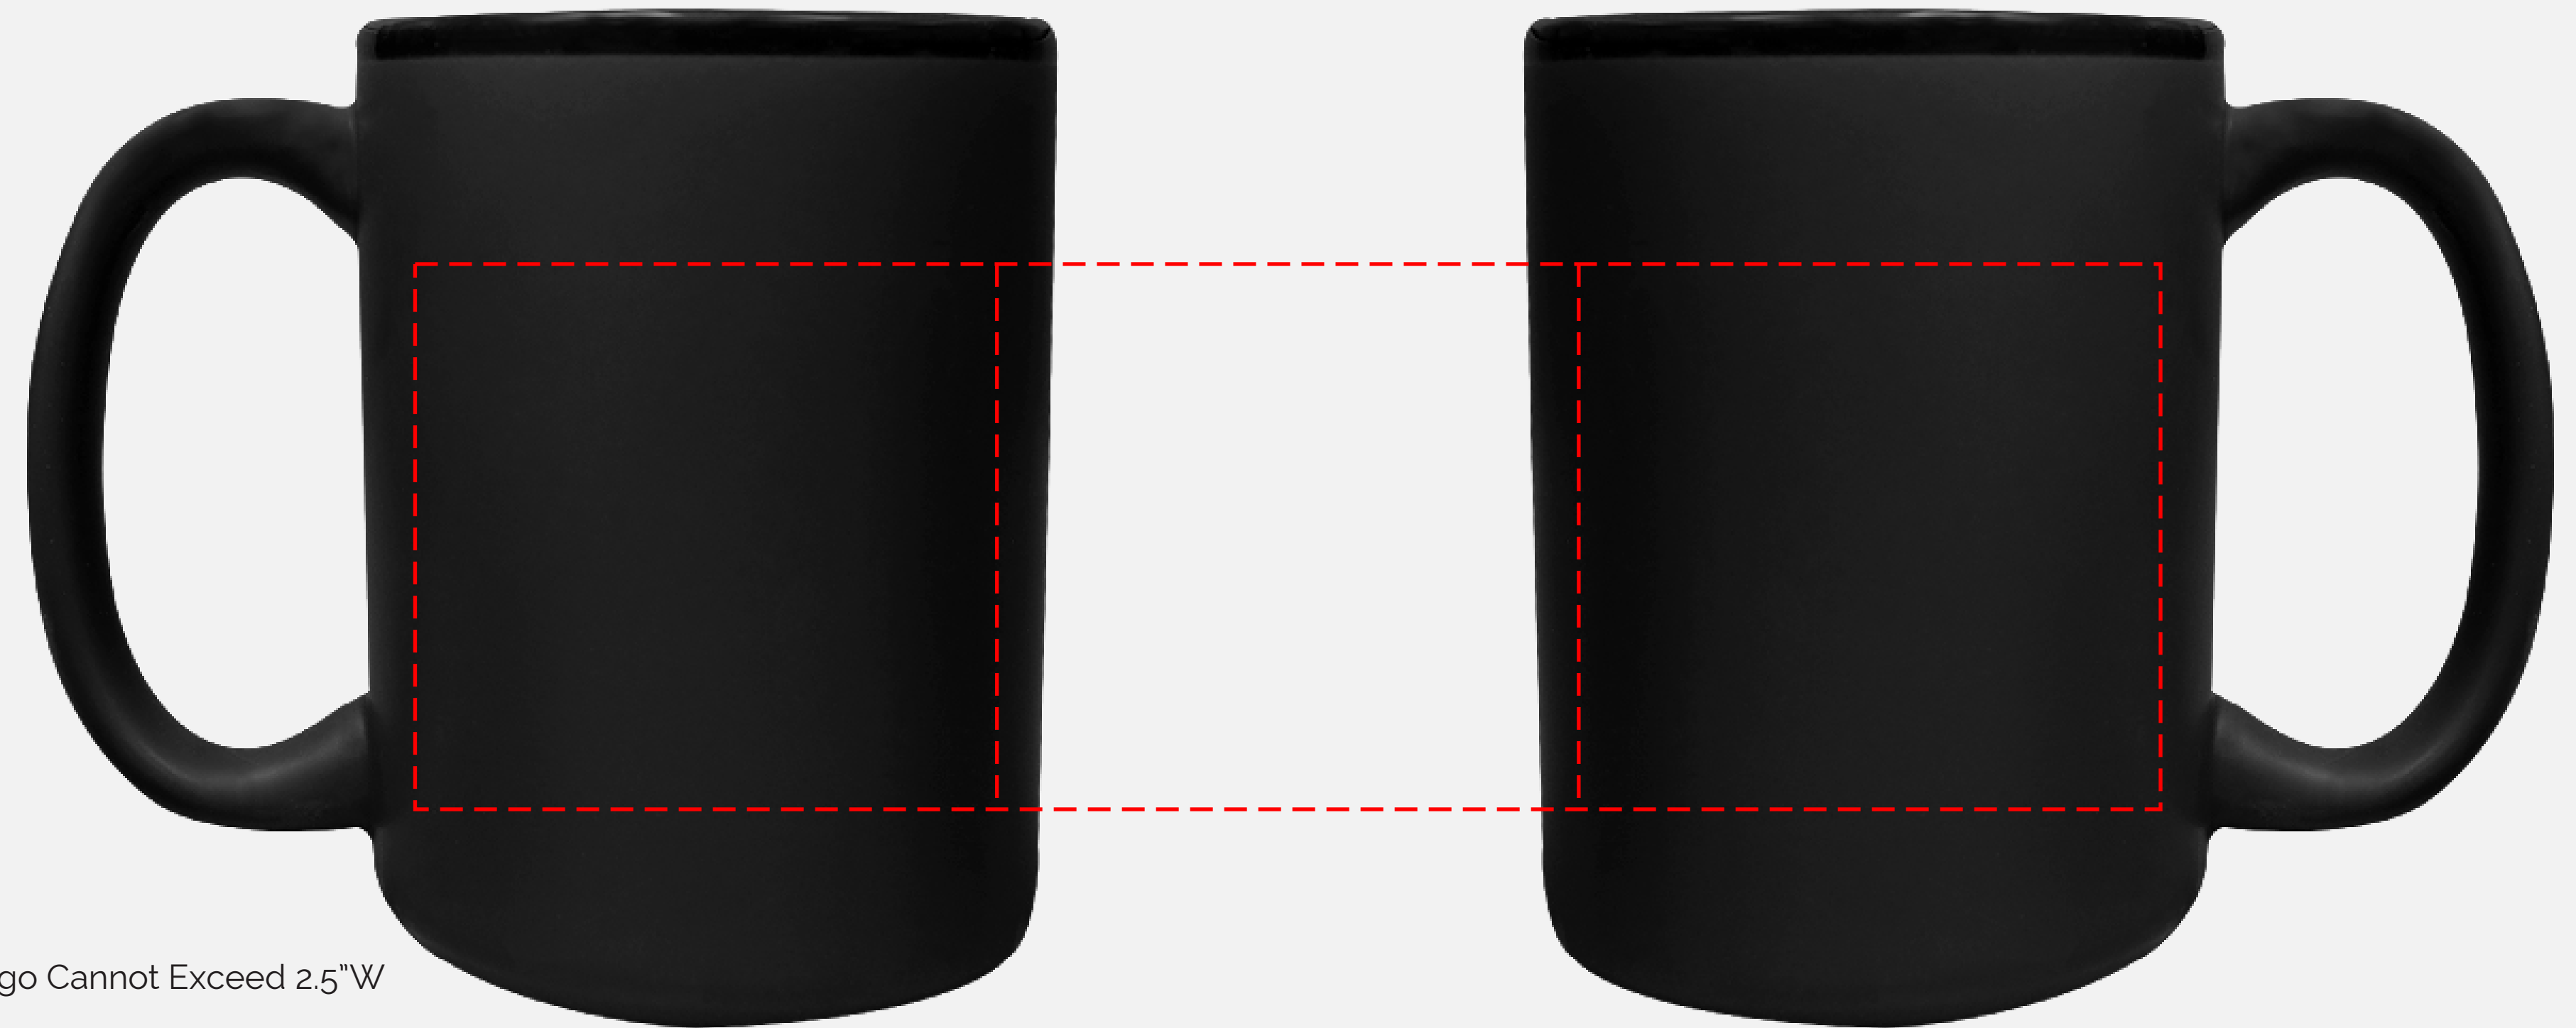

CM9025 | Big Sipper 16 Fl Oz Mug

PO#

Product Size (inches):
3 39/64" H x 3 47/64" DIA

All Decoration Options
Screen Print 8" W x 2.5" H on Wraparound, Each Logo Cannot Exceed 2.5"W

Maximum Number of Spot Imprint Colors: 1

Please note:
This virtual proof is not a printed sample of your artwork on our product.
The size and placement of the artwork may vary from this proof when printed.