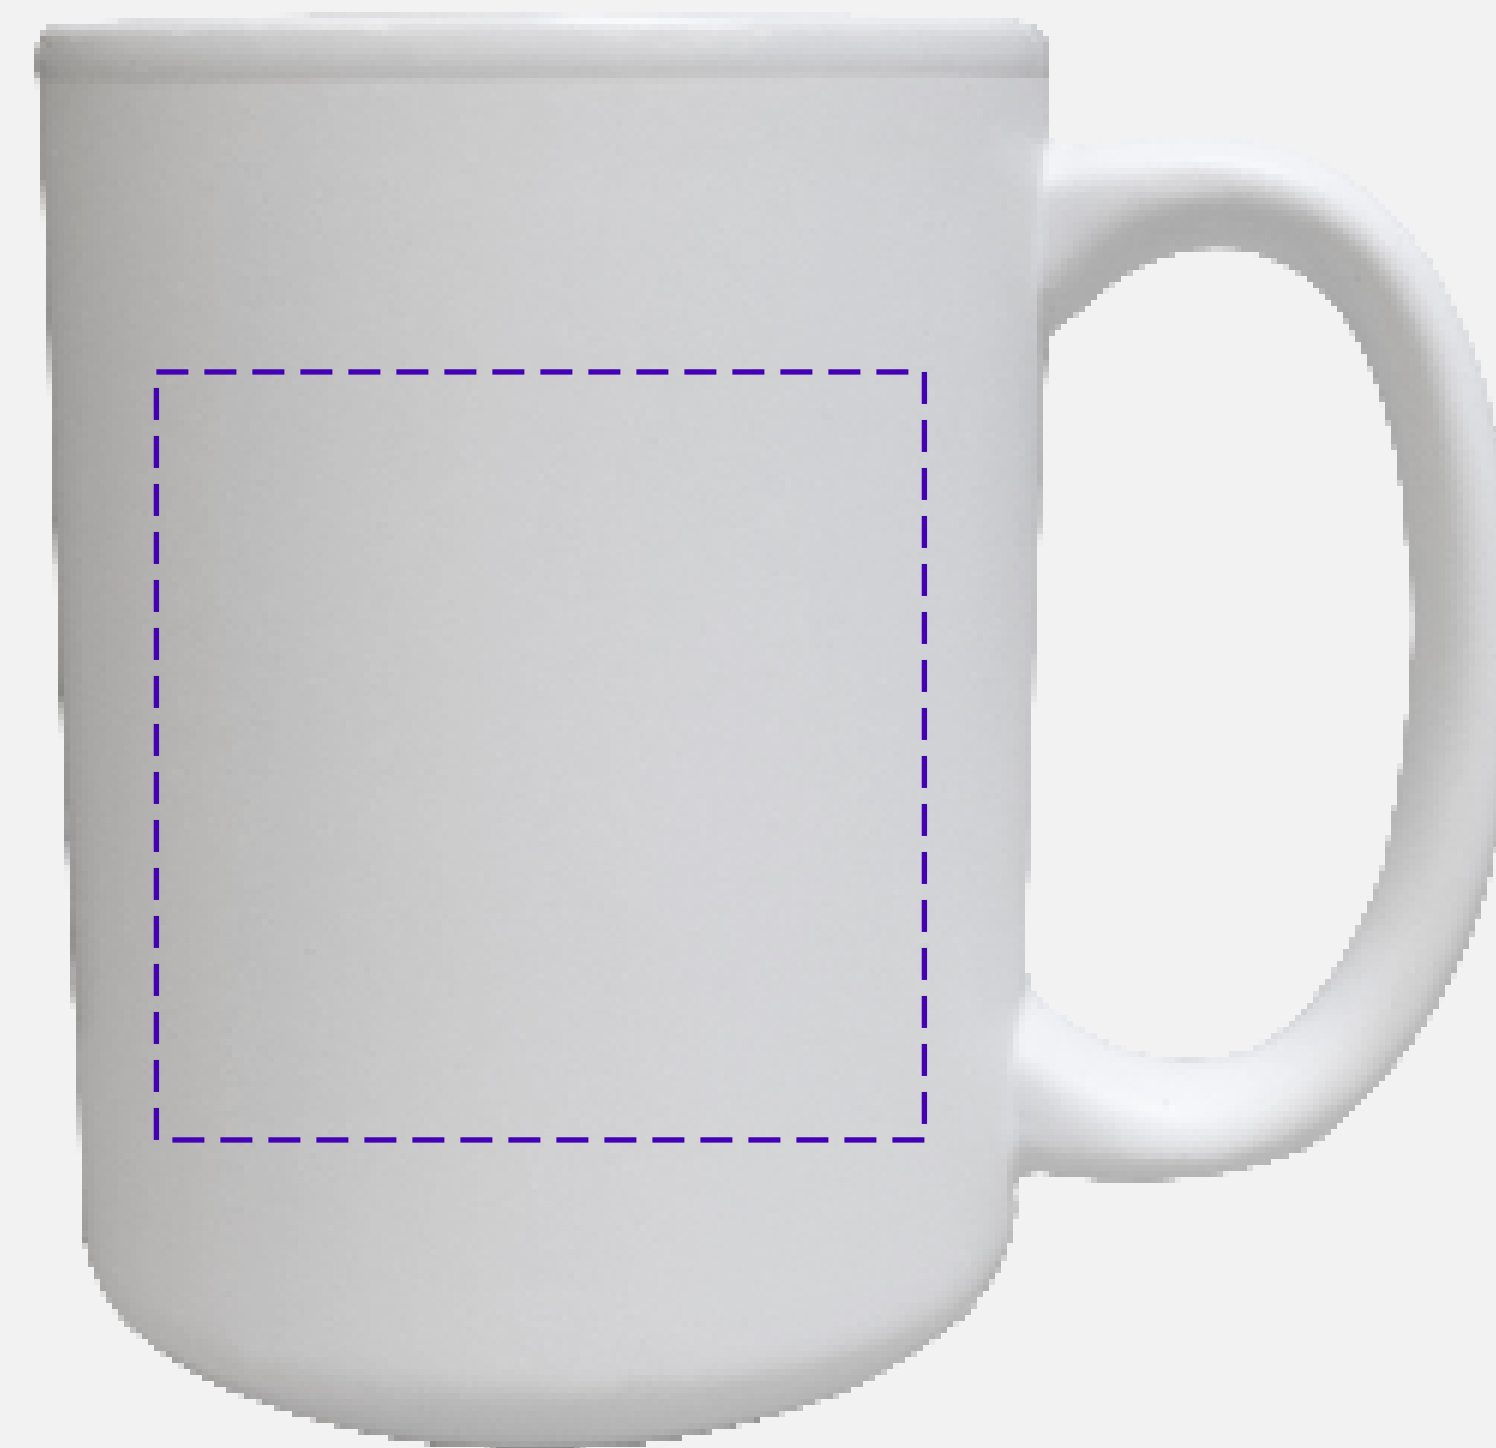

# CM9025 | Big Sipper 16 Fl Oz Mug

PO#

Product Size (inches):  
4 13/64" H x 3 11/32" DIA

Standard Decoration:  
Screen Print On Inboard Side

All Decoration Options  
Screen Print 2.5" W x 2.5" H on Inboard Or Outboard Side Centered  
AquaMark 2.5" W x 2.5" H on Inboard Or Outboard Side Centered

Maximum Number of Spot Imprint Colors: 1

Please note:  
This virtual proof is not a printed sample of your artwork on our product.  
The size and placement of the artwork may vary from this proof when printed.