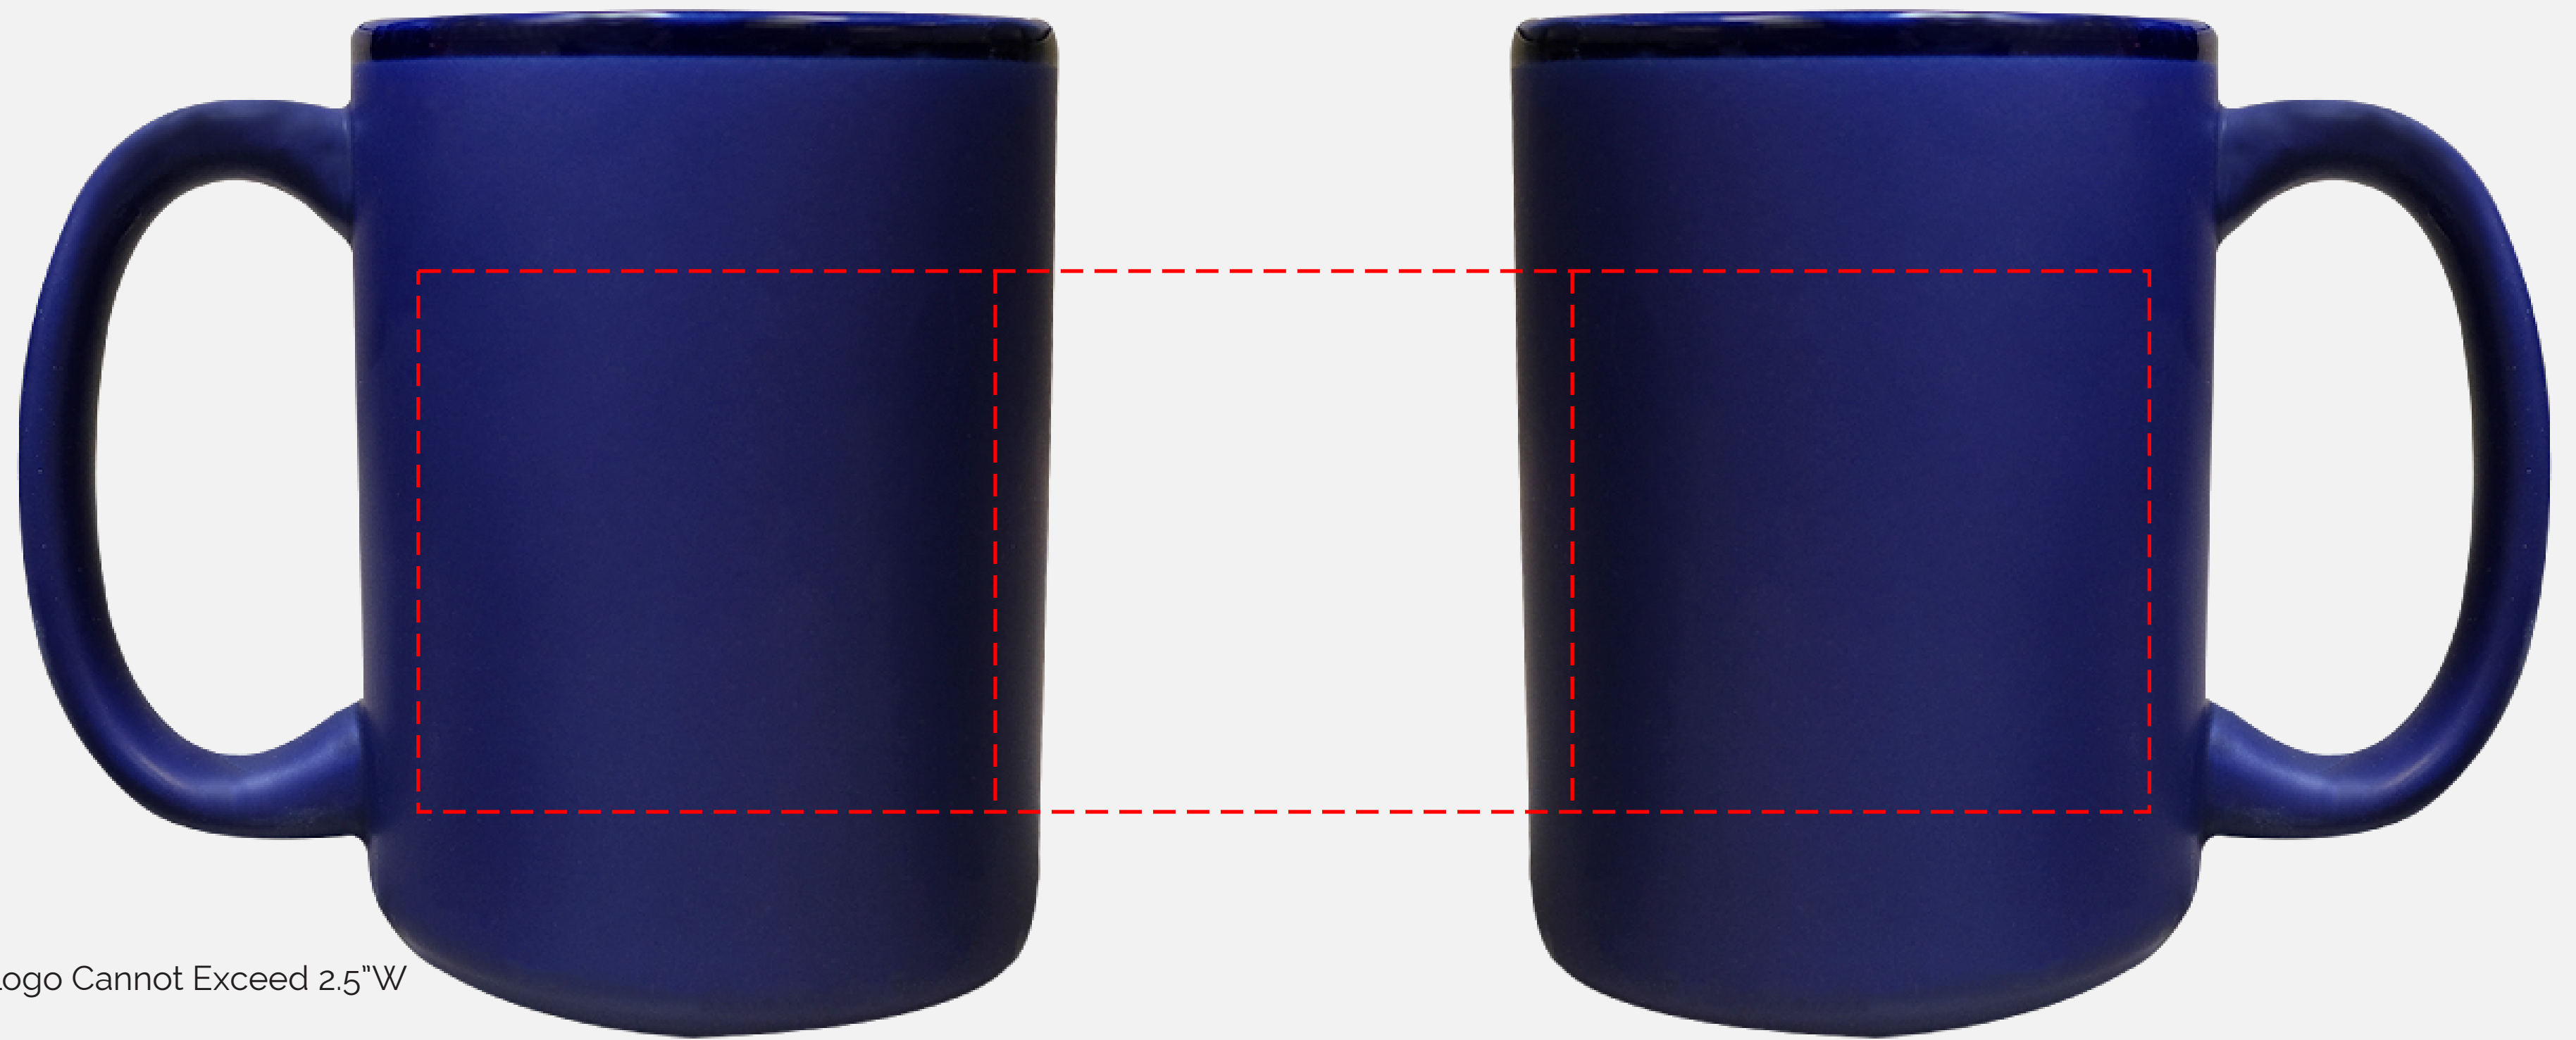

CM9025 | Big Sipper 16 Fl Oz Mug

PO#

Product Size (inches):
3 39/64" H x 3 47/64" DIA

All Decoration Options
Screen Print 8" W x 2.5" H on Wraparound, Each Logo Cannot Exceed 2.5"W

Maximum Number of Spot Imprint Colors: 1

Please note:
This virtual proof is not a printed sample of your artwork on our product.
The size and placement of the artwork may vary from this proof when printed.