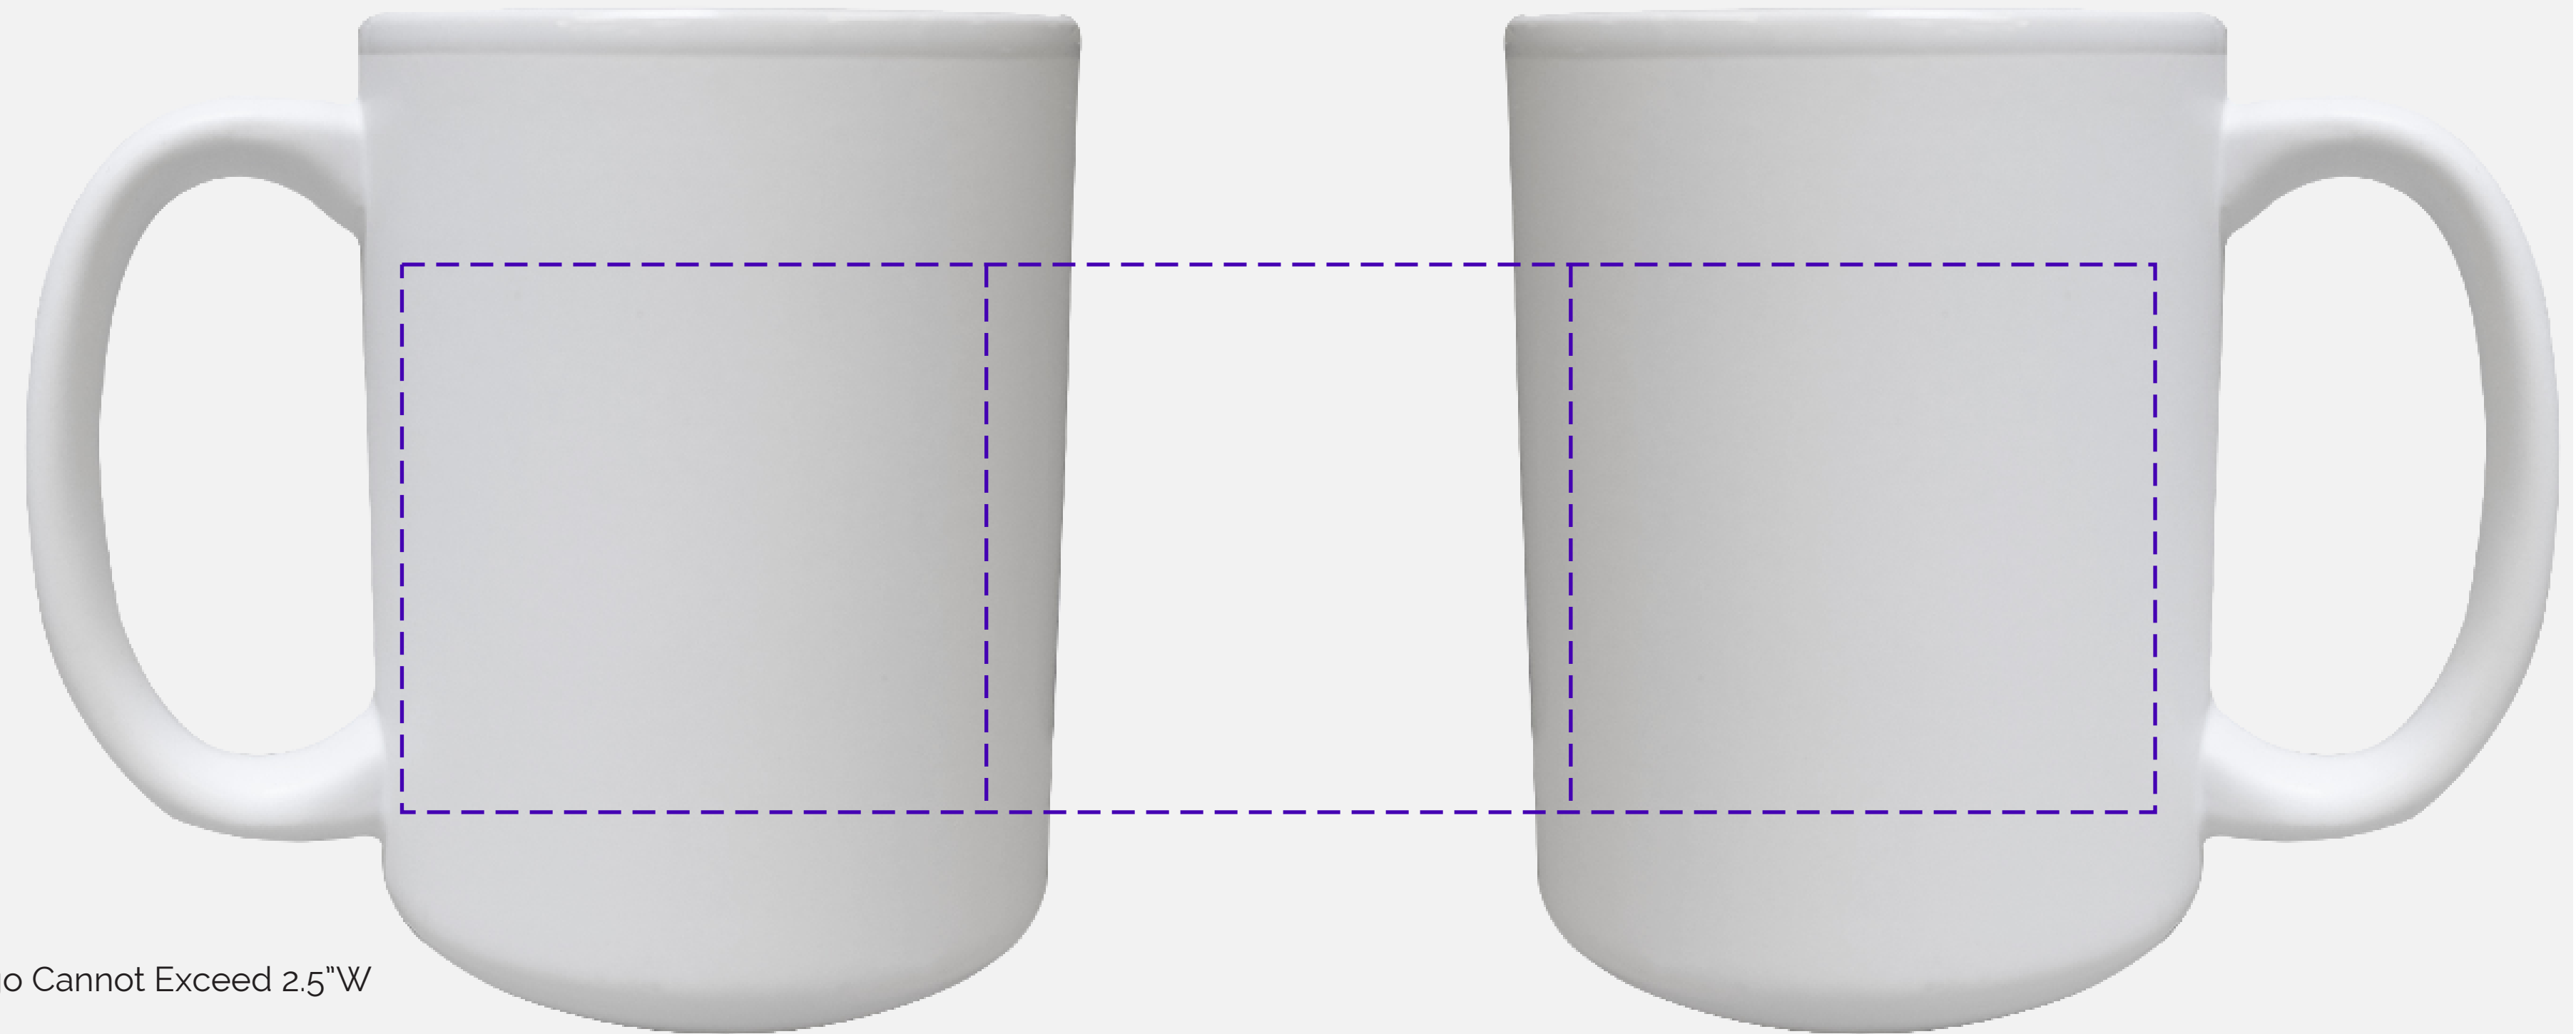

CM9025 | Big Sipper 16 Fl Oz Mug

PO#

Product Size (inches):
3 39/64" H x 3 47/64" DIA

All Decoration Options
Screen Print 8" W x 2.5" H on Wraparound, Each Logo Cannot Exceed 2.5"W

Maximum Number of Spot Imprint Colors: 1

Please note:
This virtual proof is not a printed sample of your artwork on our product.
The size and placement of the artwork may vary from this proof when printed.