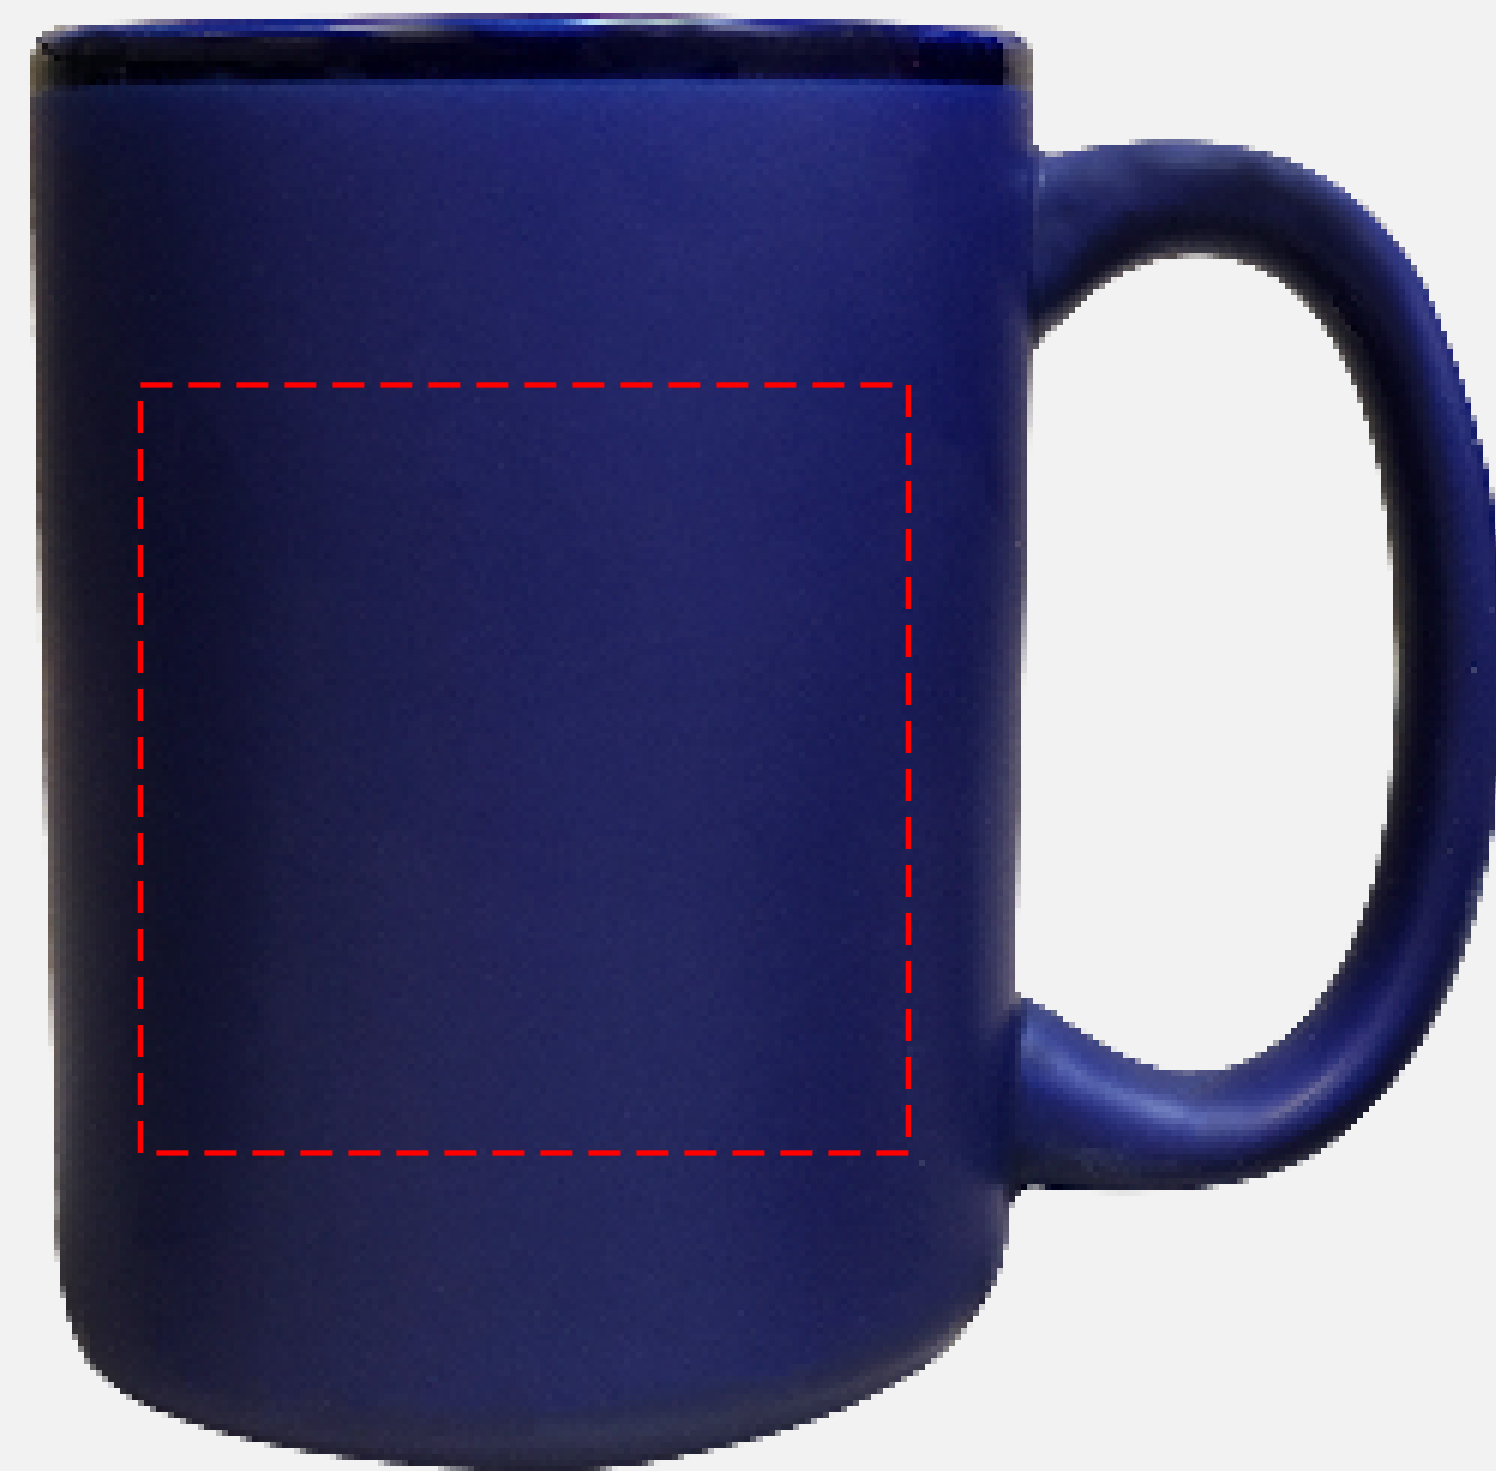

# CM9025 | Big Sipper 16 Fl Oz Mug

PO#

Product Size (inches):  
4 13/64" H x 3 11/32" DIA

Standard Decoration:  
Screen Print On Inboard Side

All Decoration Options  
Screen Print 2.5" W x 2.5" H on Inboard Or Outboard Side Centered  
AquaMark 2.5" W x 2.5" H on Inboard Or Outboard Side Centered

Maximum Number of Spot Imprint Colors: 1

Please note:  
This virtual proof is not a printed sample of your artwork on our product.  
The size and placement of the artwork may vary from this proof when printed.