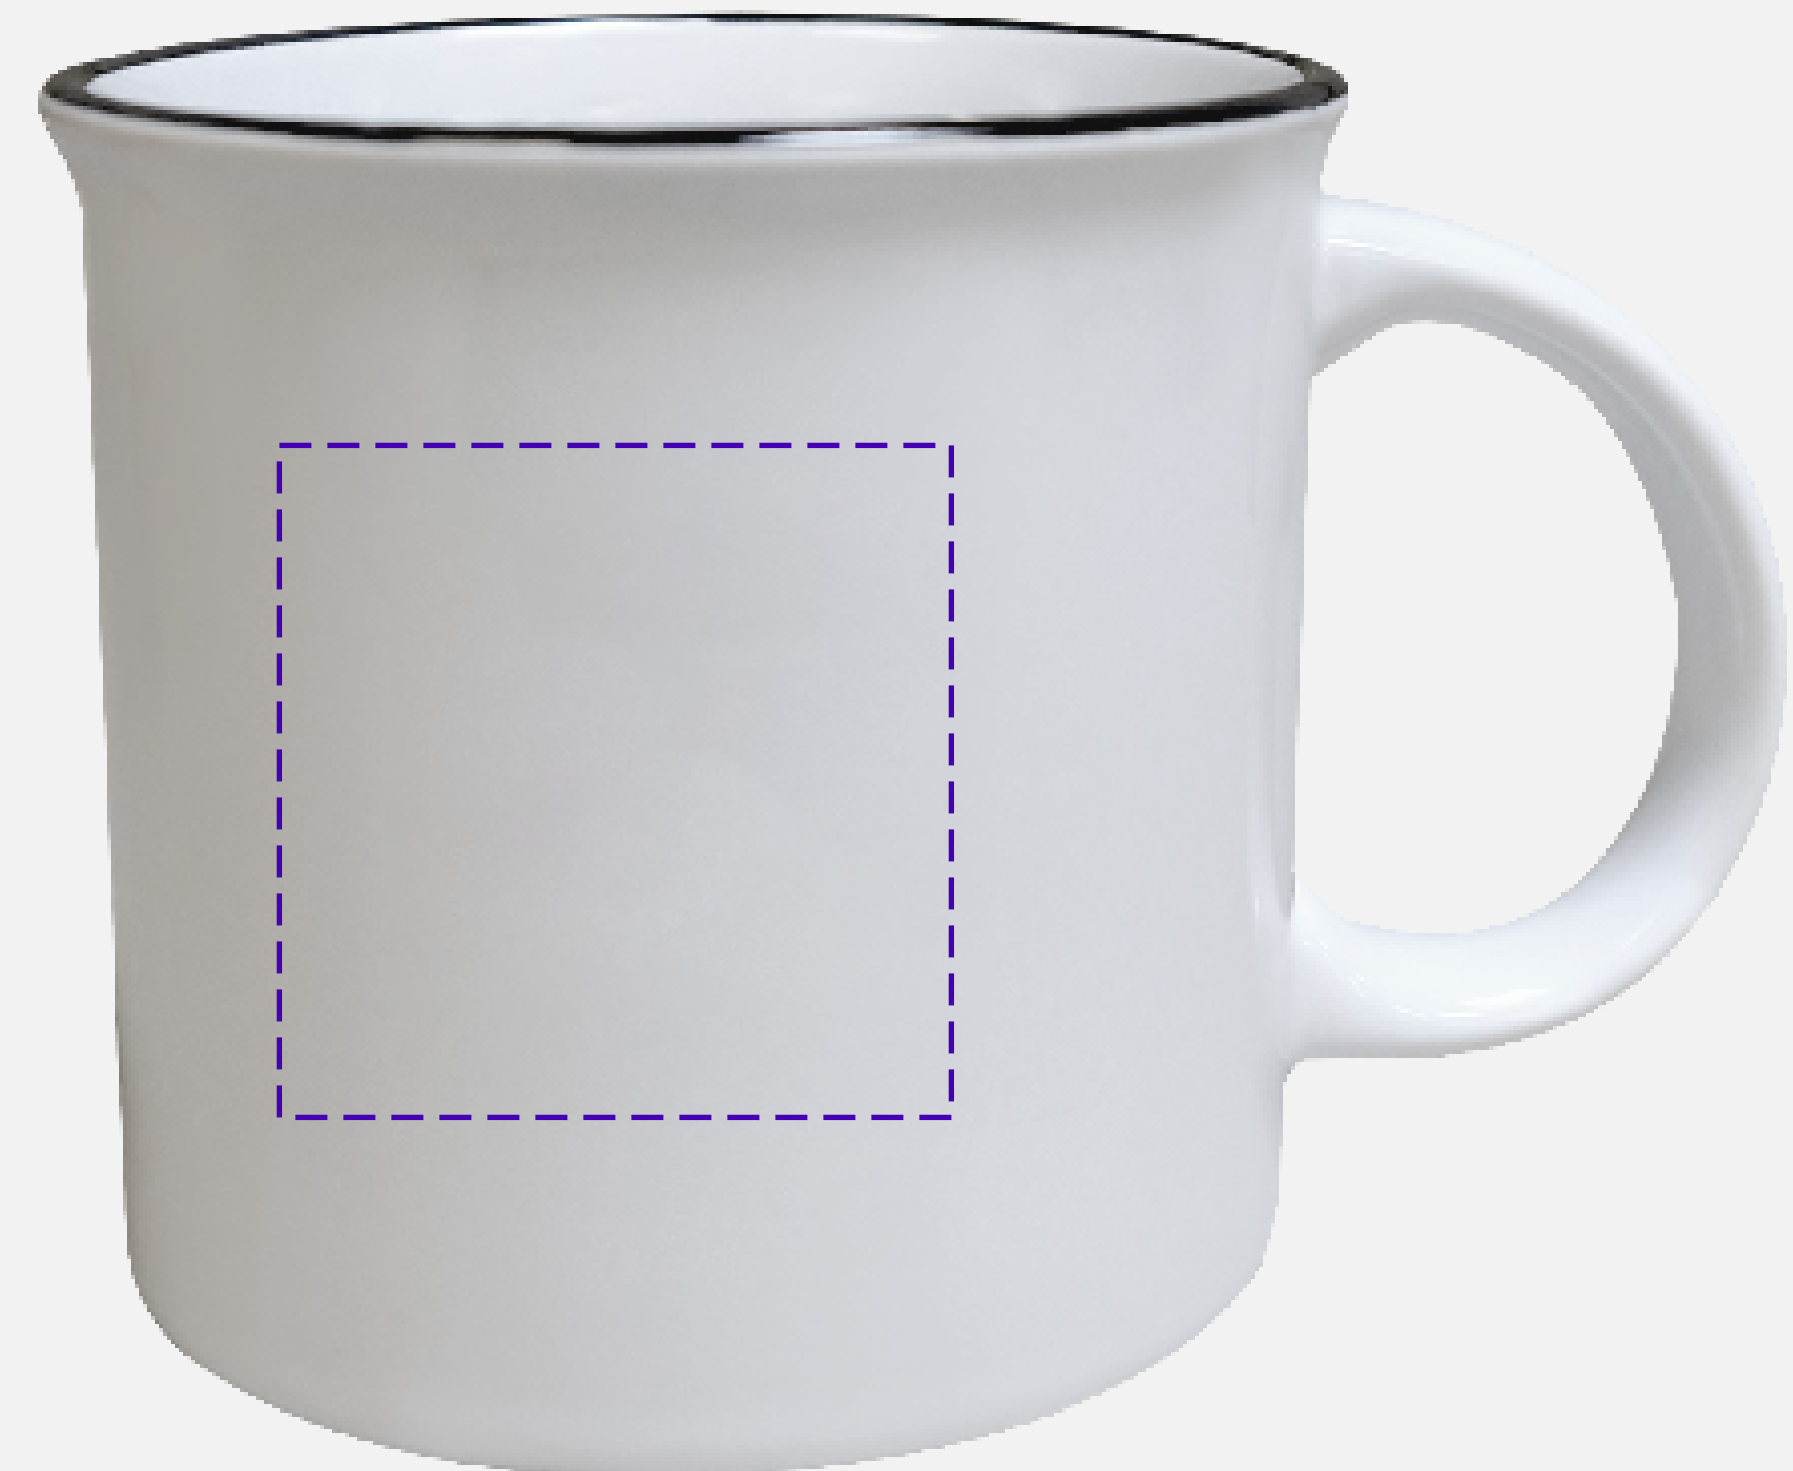

AquaMark 2" W x 2" H on Inboard Or Outboard Side Centered

Full Color HD AquaMark 2" W x 2" H on Inboard Or Outboard Side Centered

Maximum Number of Spot Imprint Colors: 1

Please note:

This virtual proof is not a printed sample of your artwork on our product.

AquaMark 5" W x 2" H on Opposite Handle Centered

Full Color HD AquaMark 5" W x 2" H on Opposite Handle Centered

Maximum Number of Spot Imprint Colors: 1

Please note:

This virtual proof is not a printed sample of your artwork on our product.
The size and placement of the artwork may vary from this proof when printed.

Standard Decoration:
Screen Print On Inboard Side

All Decoration Options

Screen Print 2" W x 2" H on Inboard Or Outboard Side Centered

AquaMark 2" W x 2" H on Inboard Or Outboard Side Centered

Full Color HD AquaMark 2" W x 2" H on Inboard Or Outboard Side Centered

Maximum Number of Spot Imprint Colors: 1

Please note:

This virtual proof is not a printed sample of your artwork on our product.

The size and placement of the artwork may vary from this proof when printed.