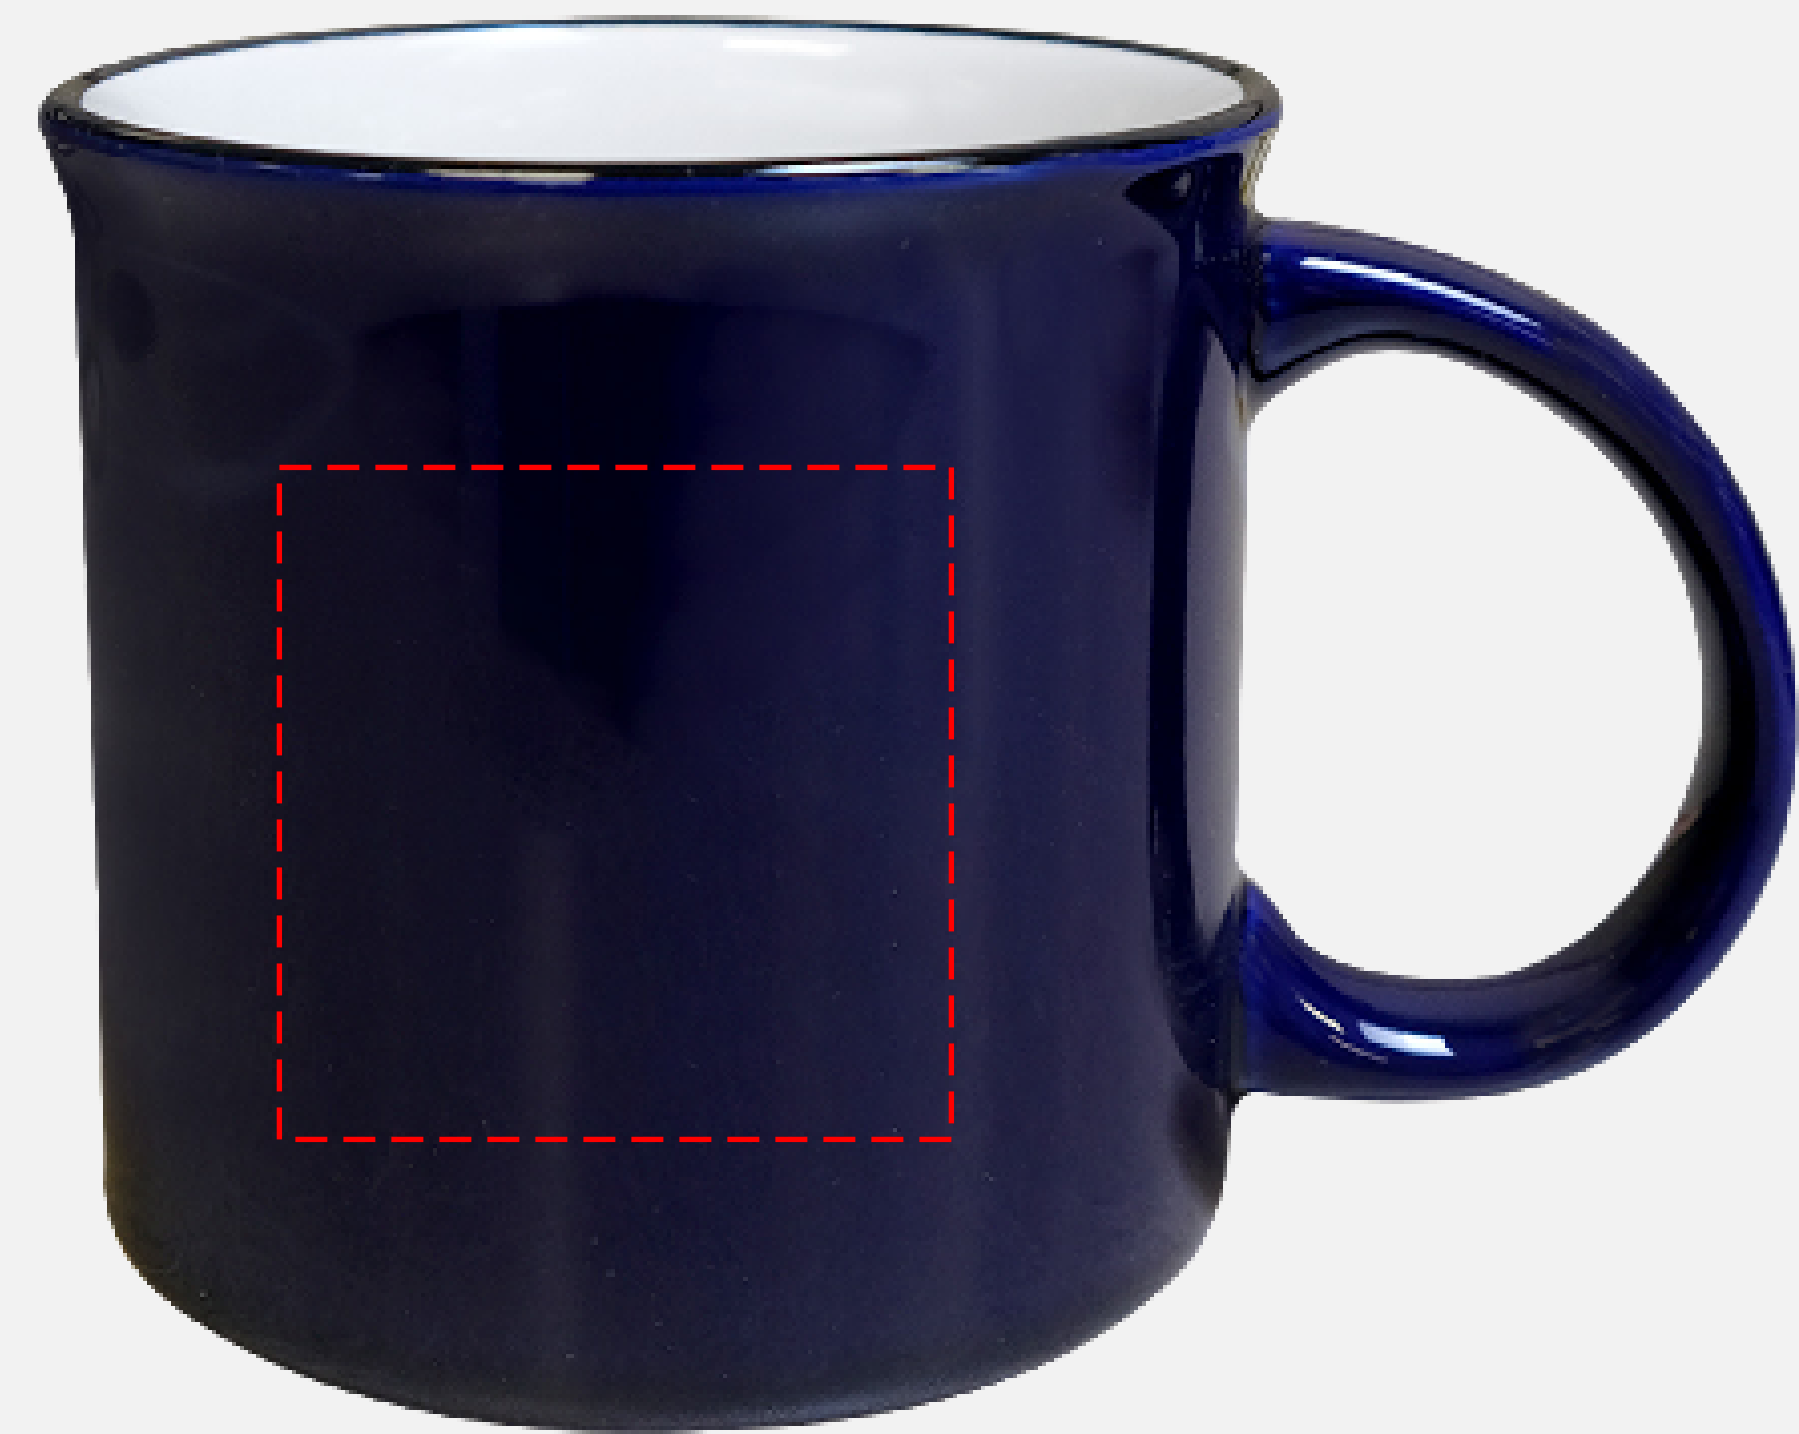

CM9024 | Mouny 13.5 Fl Oz Mug

PO#

Product Size (inches):
3 39/64" H x 3 47/64" DIA

Standard Decoration:
Screen Print On Inboard Side

All Decoration Options

Screen Print 2"W x 2" H on Inboard Or Outboard Side Centered

AquaMark 2" W x 2" H on Inboard Or Outboard Side Centered

Full Color HD AquaMark 2" W x 2" H on Inboard Or Outboard Side Centered

Maximum Number of Spot Imprint Colors: 1

Please note:

This virtual proof is not a printed sample of your artwork on our product.
The size and placement of the artwork may vary from this proof when printed.