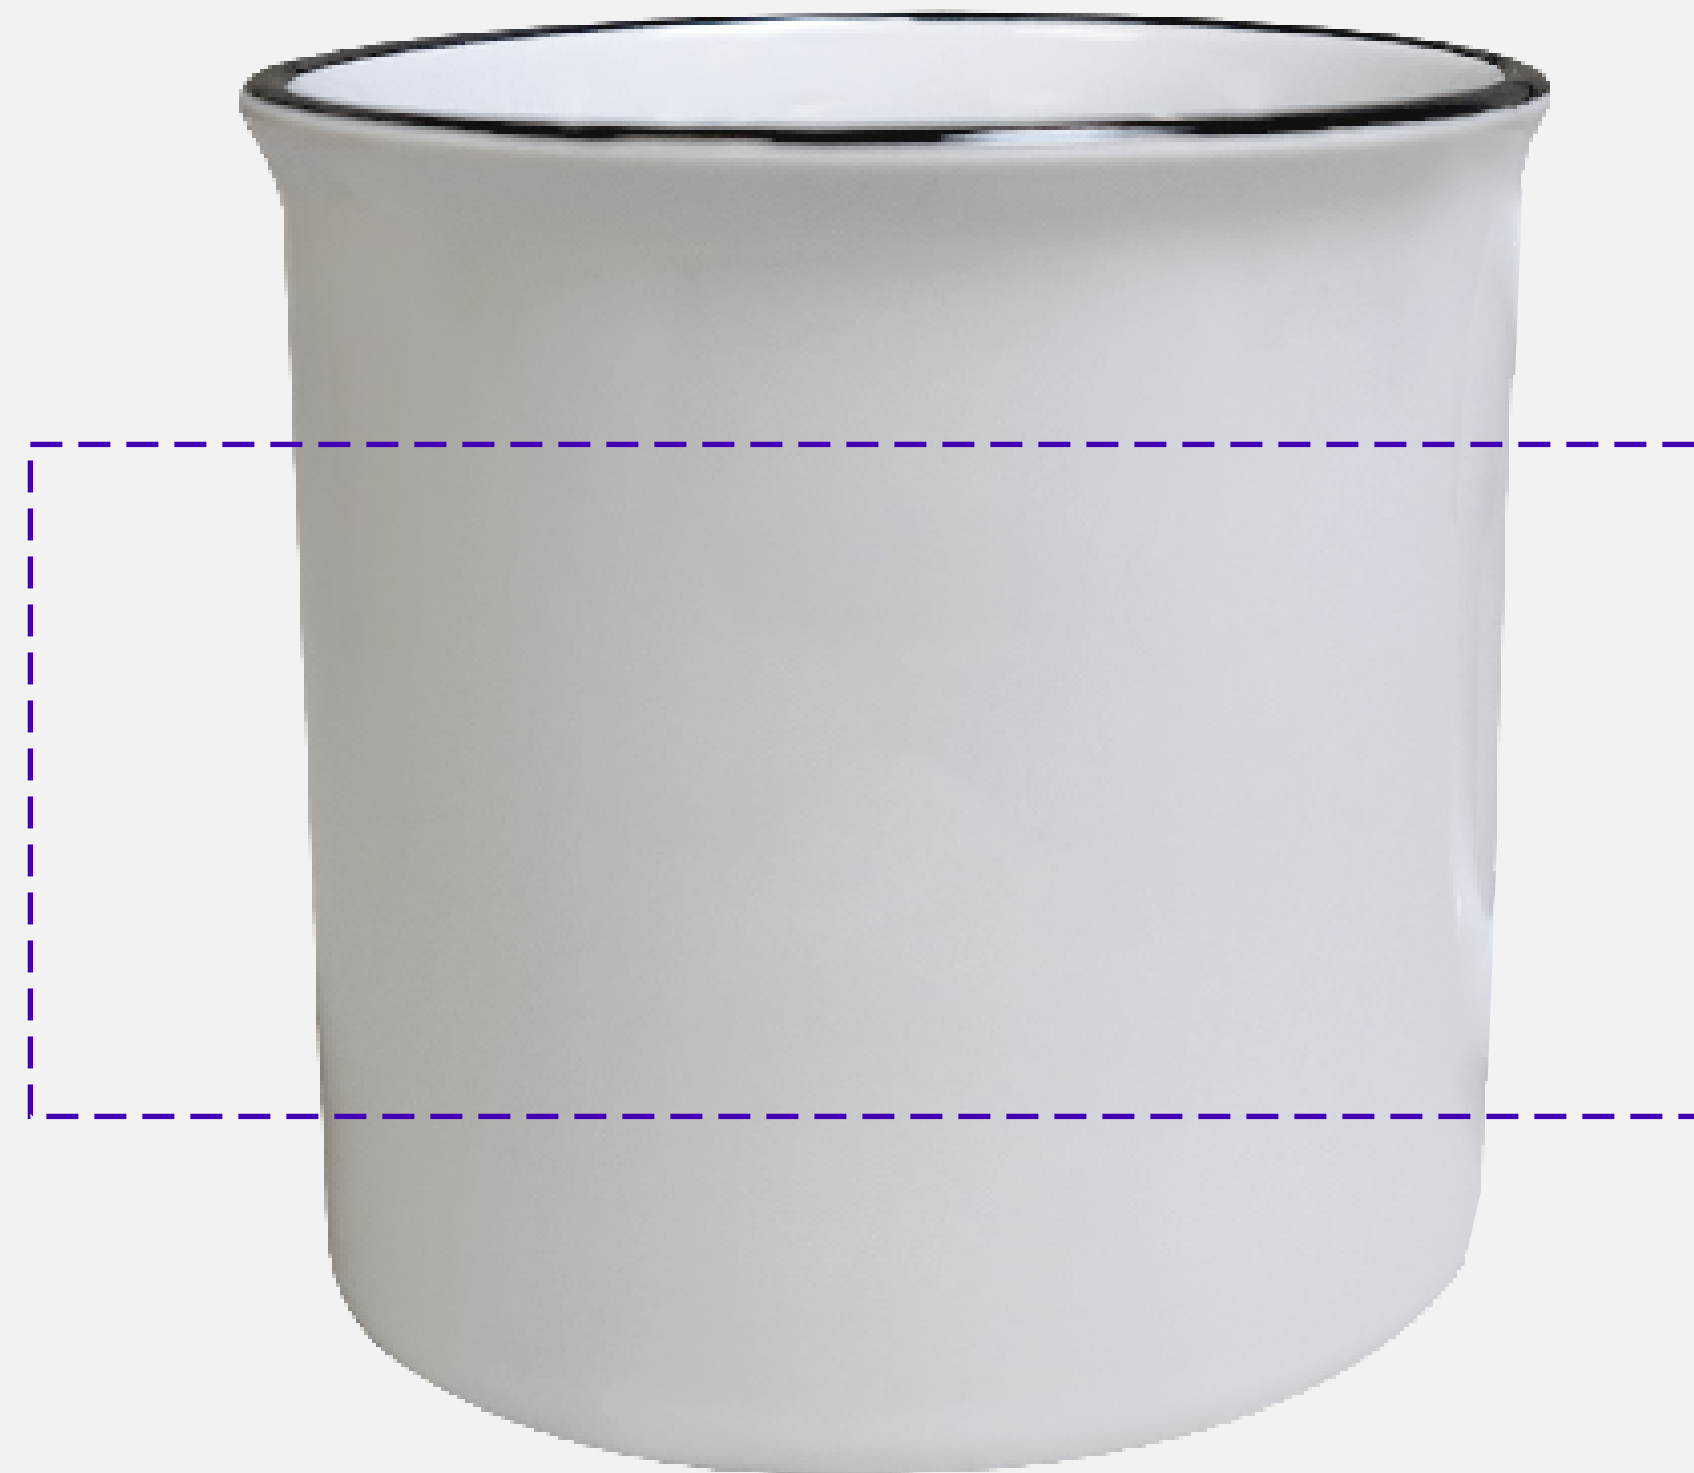

AquaMark 2" W x 2" H on Inboard Or Outboard Side Centered

Full Color HD AquaMark 2" W x 2" H on Inboard Or Outboard Side Centered

Maximum Number of Spot Imprint Colors: 1

Please note:

This virtual proof is not a printed sample of your artwork on our product.

AquaMark 5" W x 2" H on Opposite Handle Centered

Full Color HD AquaMark 5" W x 2" H on Opposite Handle Centered

Maximum Number of Spot Imprint Colors: 1

Please note:

This virtual proof is not a printed sample of your artwork on our product.
The size and placement of the artwork may vary from this proof when printed.

CM9024 | Mounty 13.5 Fl Oz Mug

PO#

Product Size (inches):
3 39/64" H x 3 47/64" DIA

All Decoration Options

Screen Print 5" W x 2" H on Opposite Handle Centered

AquaMark 5" W x 2" H on Opposite Handle Centered

Full Color HD AquaMark 5" W x 2" H on Opposite Handle Centered

Maximum Number of Spot Imprint Colors: 1

Please note:

This virtual proof is not a printed sample of your artwork on our product.
The size and placement of the artwork may vary from this proof when printed.