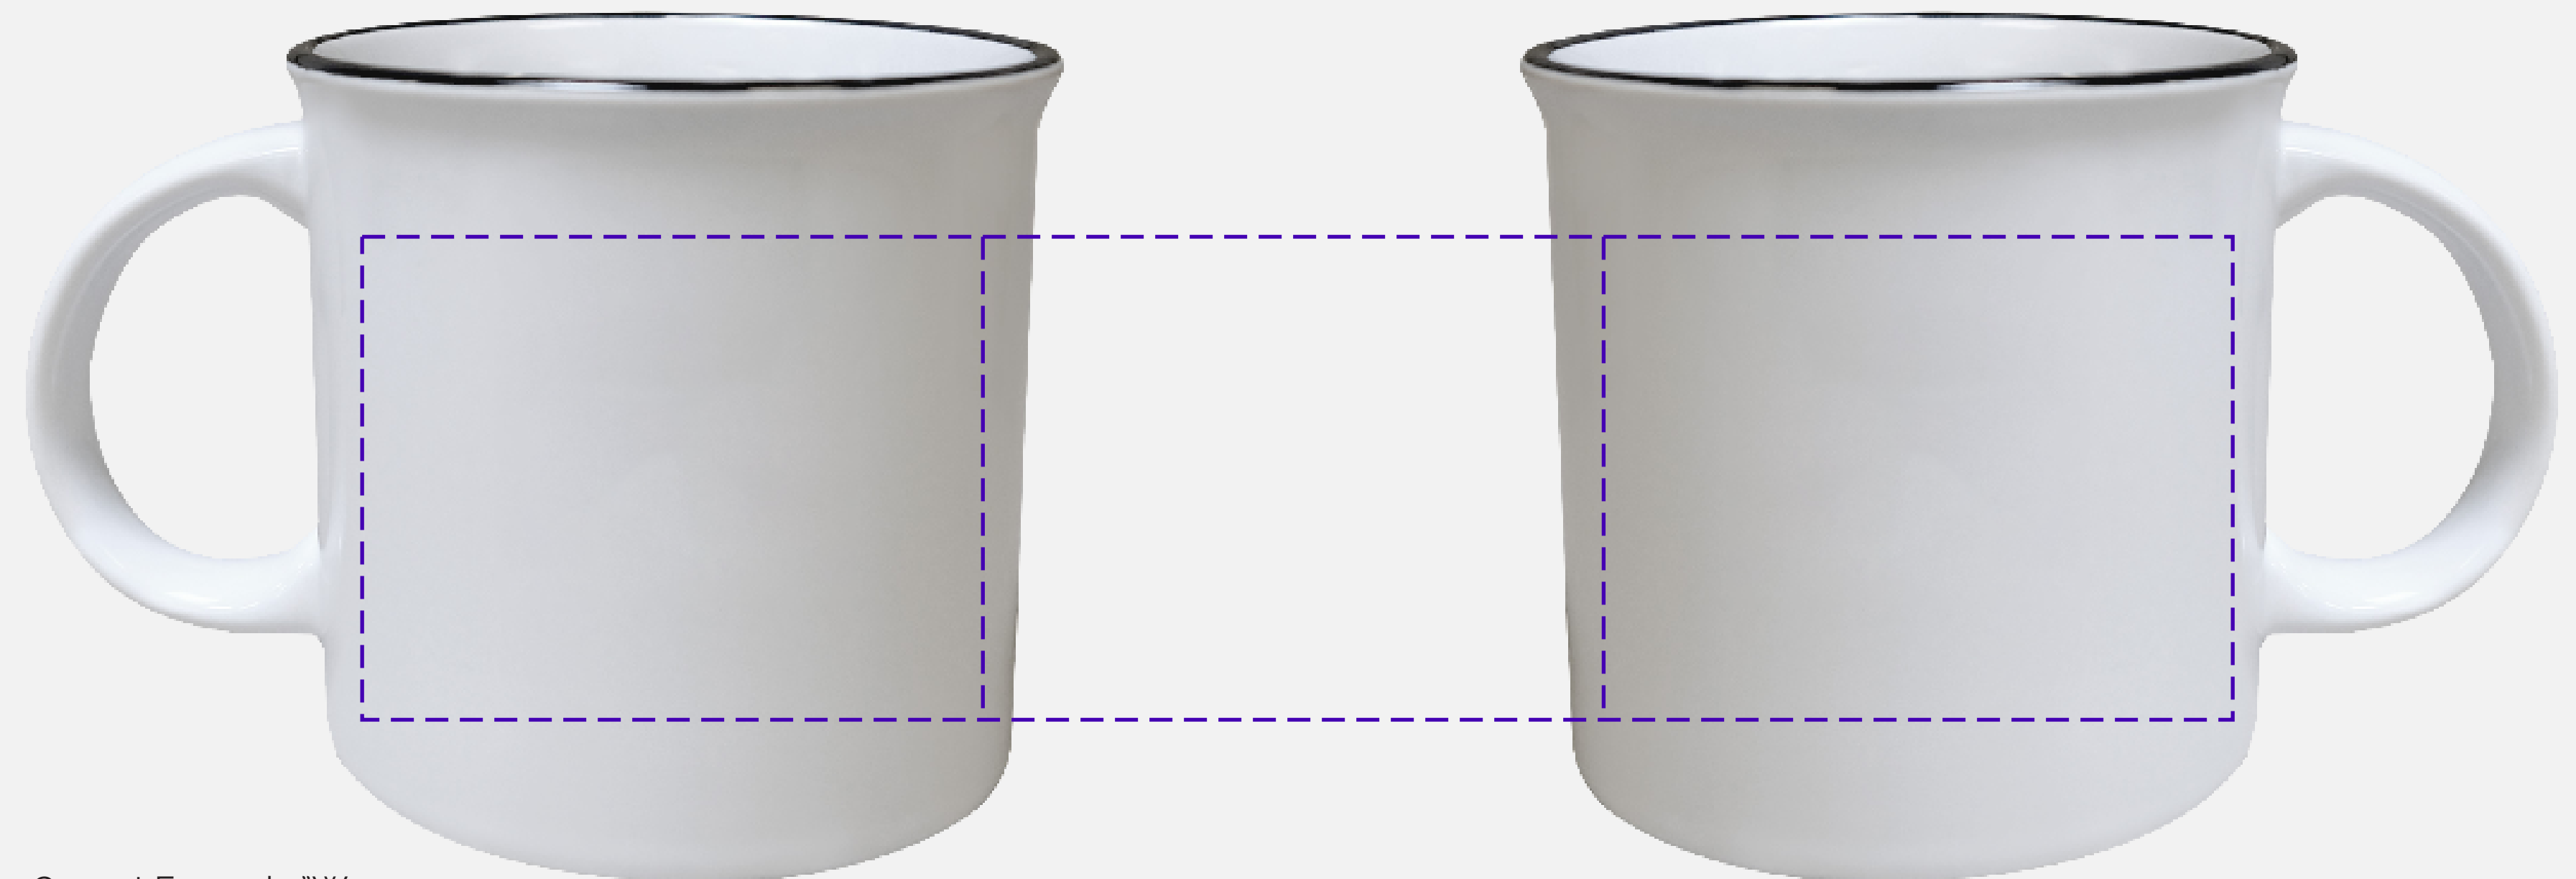

CM9024 | Mouny 13.5 Fl Oz Mug

PO#

Product Size (inches):
3 39/64" H x 3 47/64" DIA

All Decoration Options
Screen Print 7.75" W x 2" H on Wraparound, Each Logo Cannot Exceed 2"W

Maximum Number of Spot Imprint Colors: 1

Please note:
This virtual proof is not a printed sample of your artwork on our product.
The size and placement of the artwork may vary from this proof when printed.