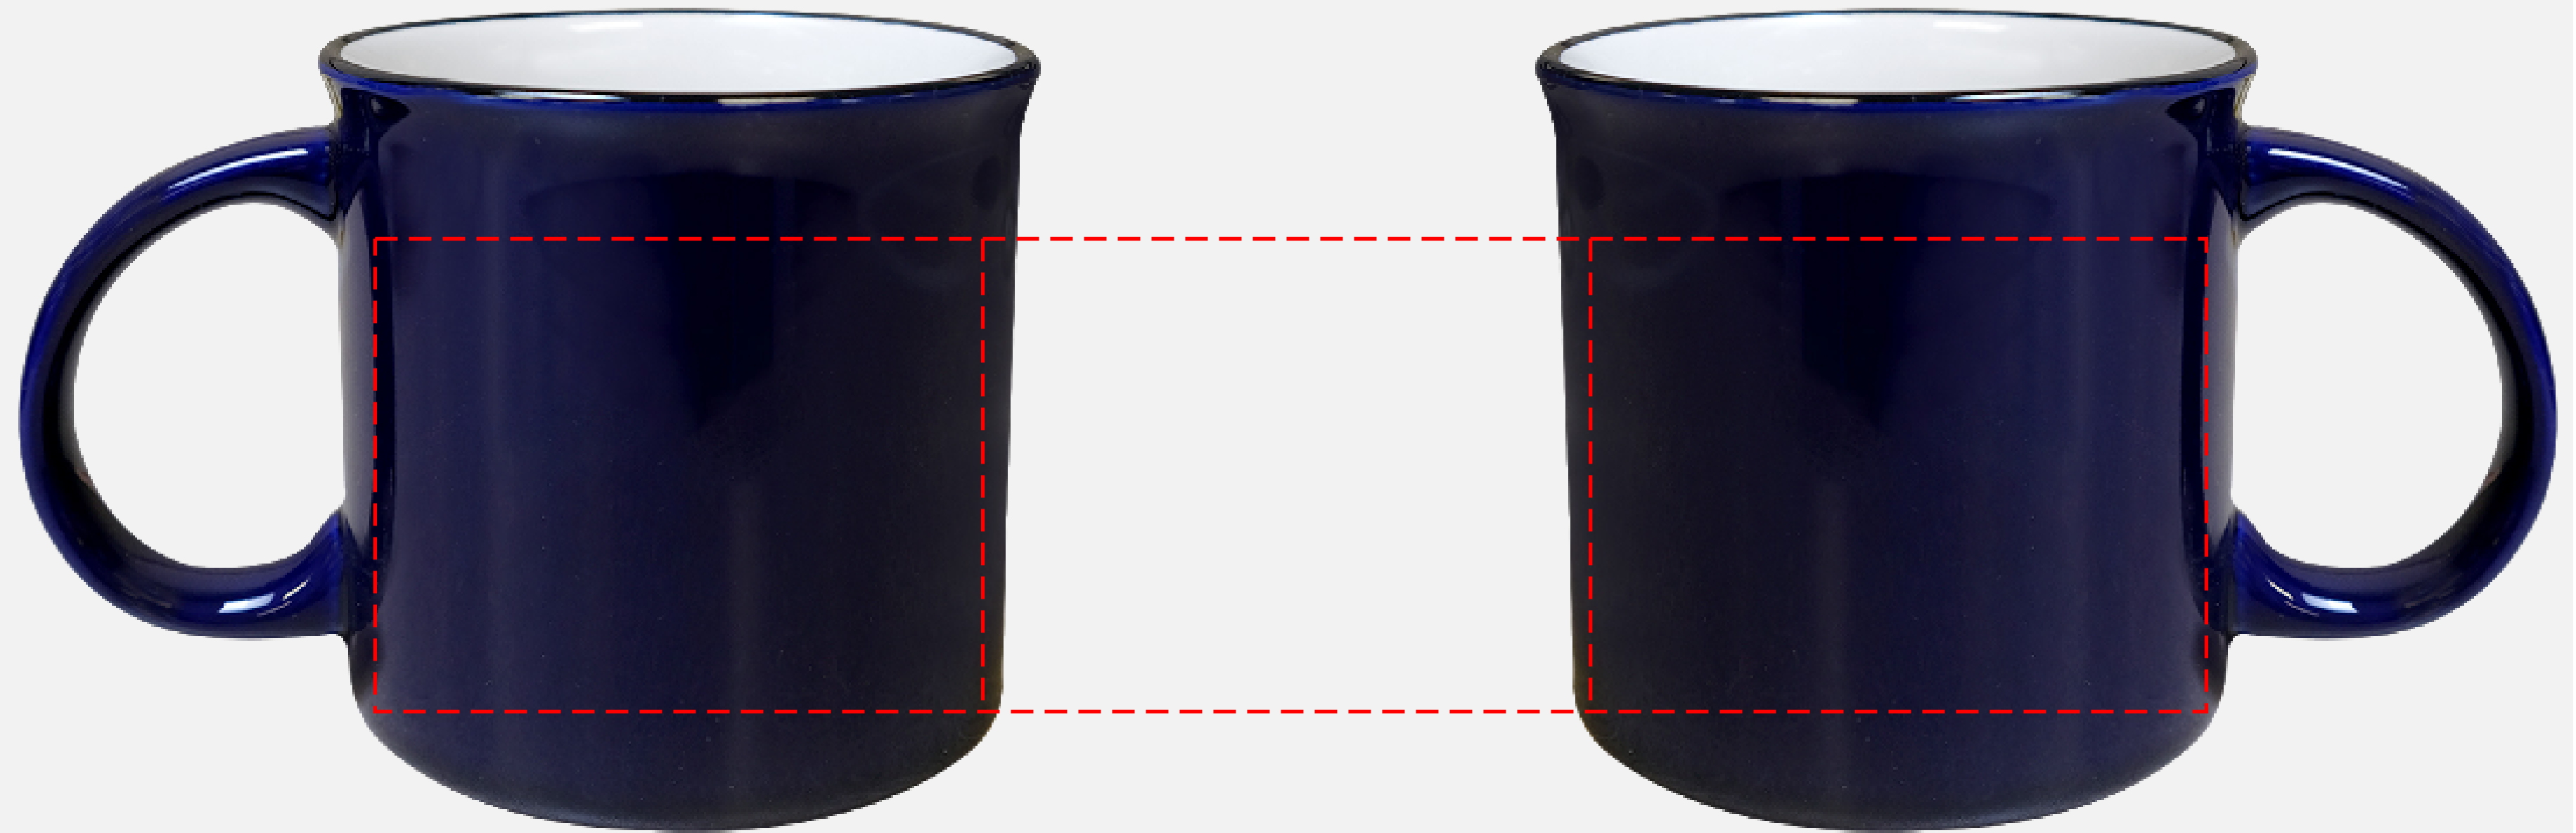

CM9024 | Mouny 13.5 Fl Oz Mug

PO#

Product Size (inches):
3 39/64" H x 3 47/64" DIA

All Decoration Options
Screen Print 7.75" W x 2" H on Wraparound, Each Logo Cannot Exceed 2"W

Maximum Number of Spot Imprint Colors: 1

Please note:
This virtual proof is not a printed sample of your artwork on our product.
The size and placement of the artwork may vary from this proof when printed.