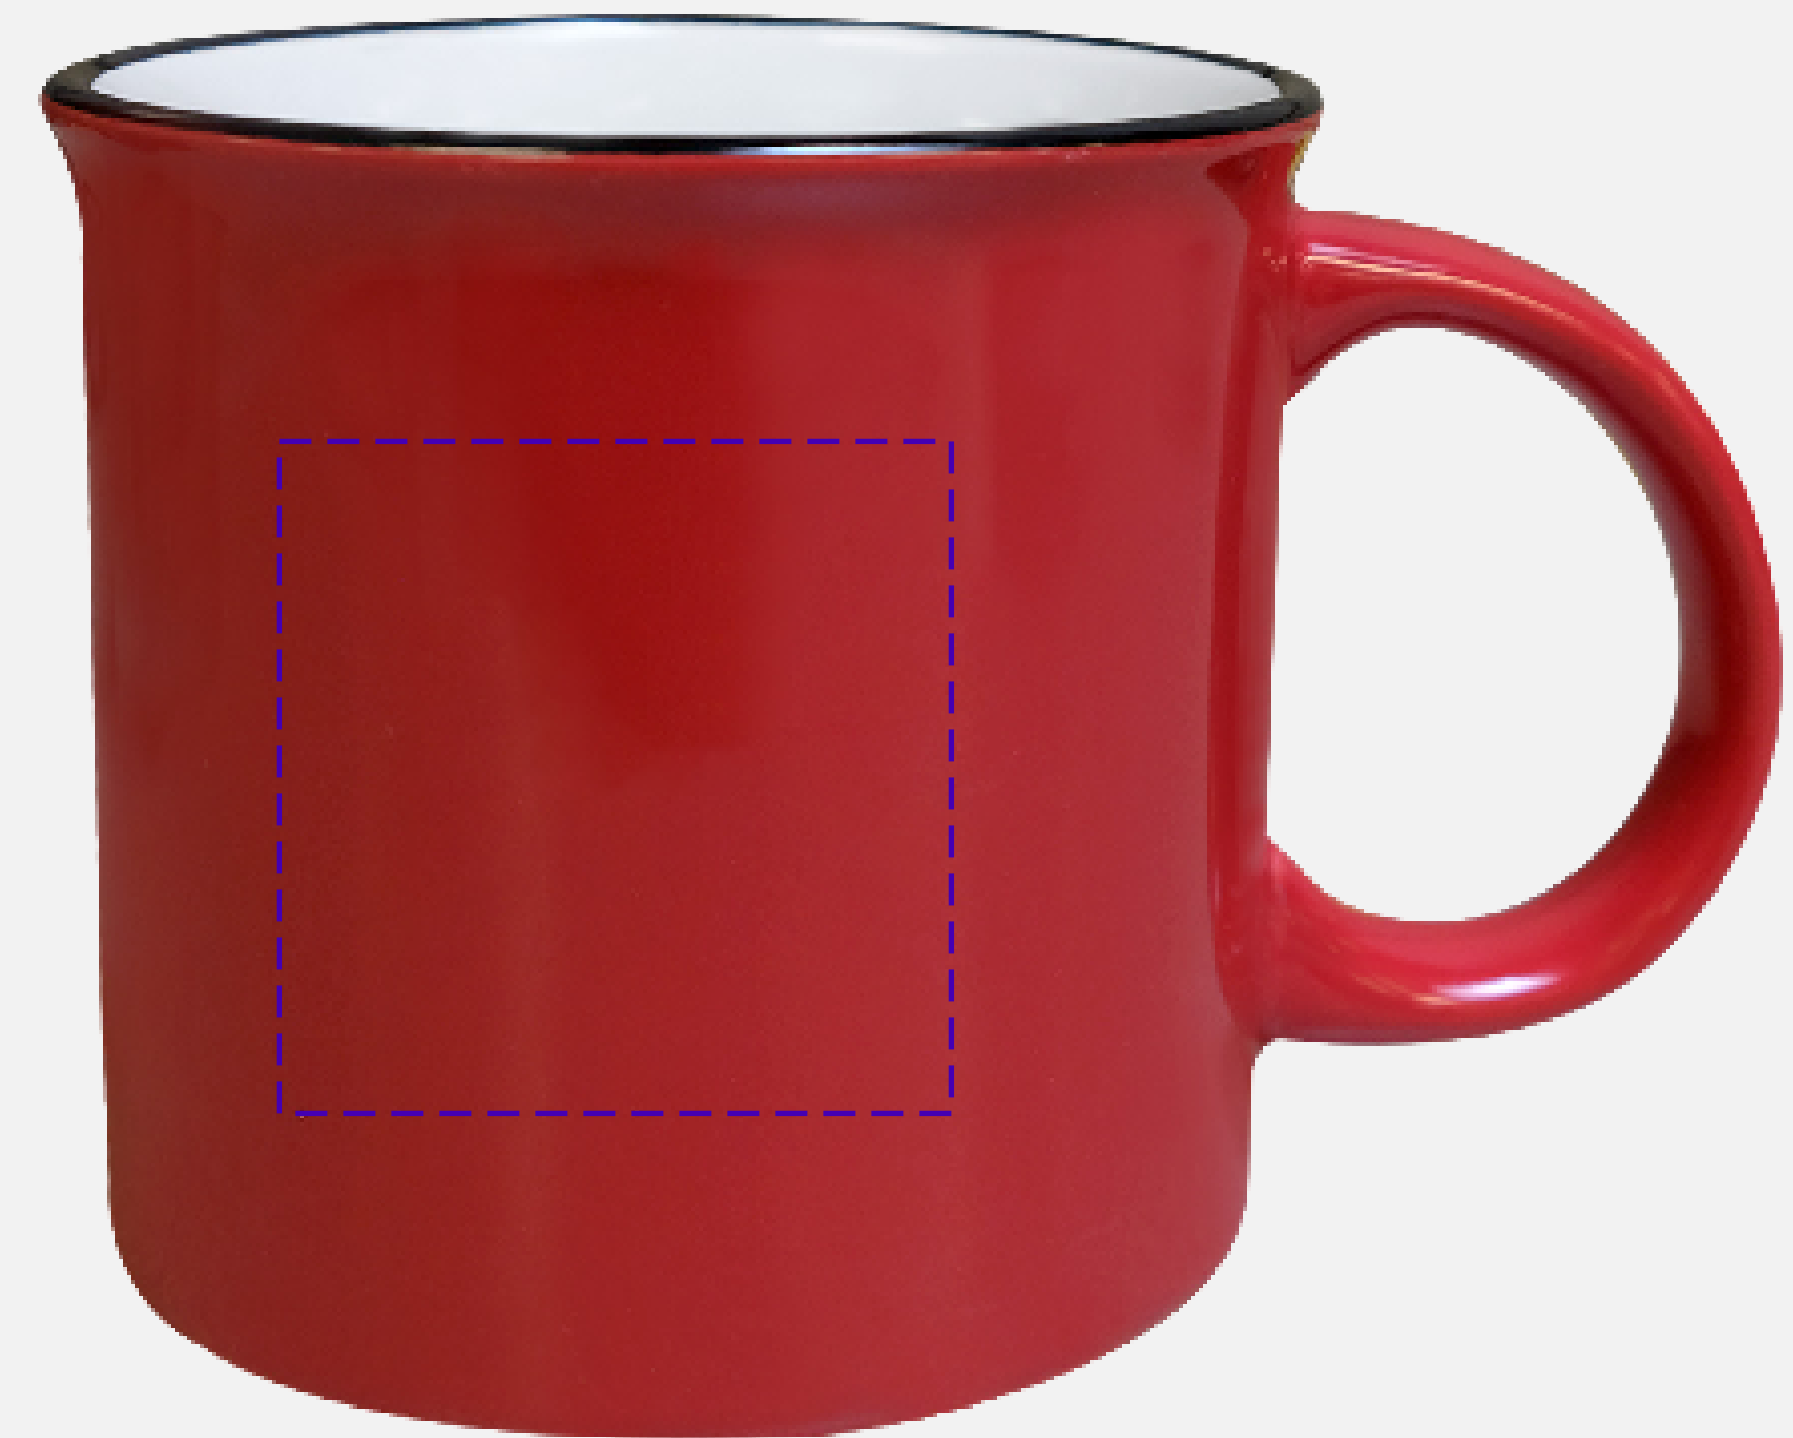

CM9024 | Mouny 13.5 Fl Oz Mug

PO#

Product Size (inches):
3 39/64" H x 3 47/64" DIA

Standard Decoration:
Screen Print On Inboard Side

All Decoration Options

Screen Print 2" W x 2" H on Inboard Or Outboard Side Centered

AquaMark 2" W x 2" H on Inboard Or Outboard Side Centered

Full Color HD AquaMark 2" W x 2" H on Inboard Or Outboard Side Centered

Maximum Number of Spot Imprint Colors: 1

Please note:

This virtual proof is not a printed sample of your artwork on our product.

The size and placement of the artwork may vary from this proof when printed.