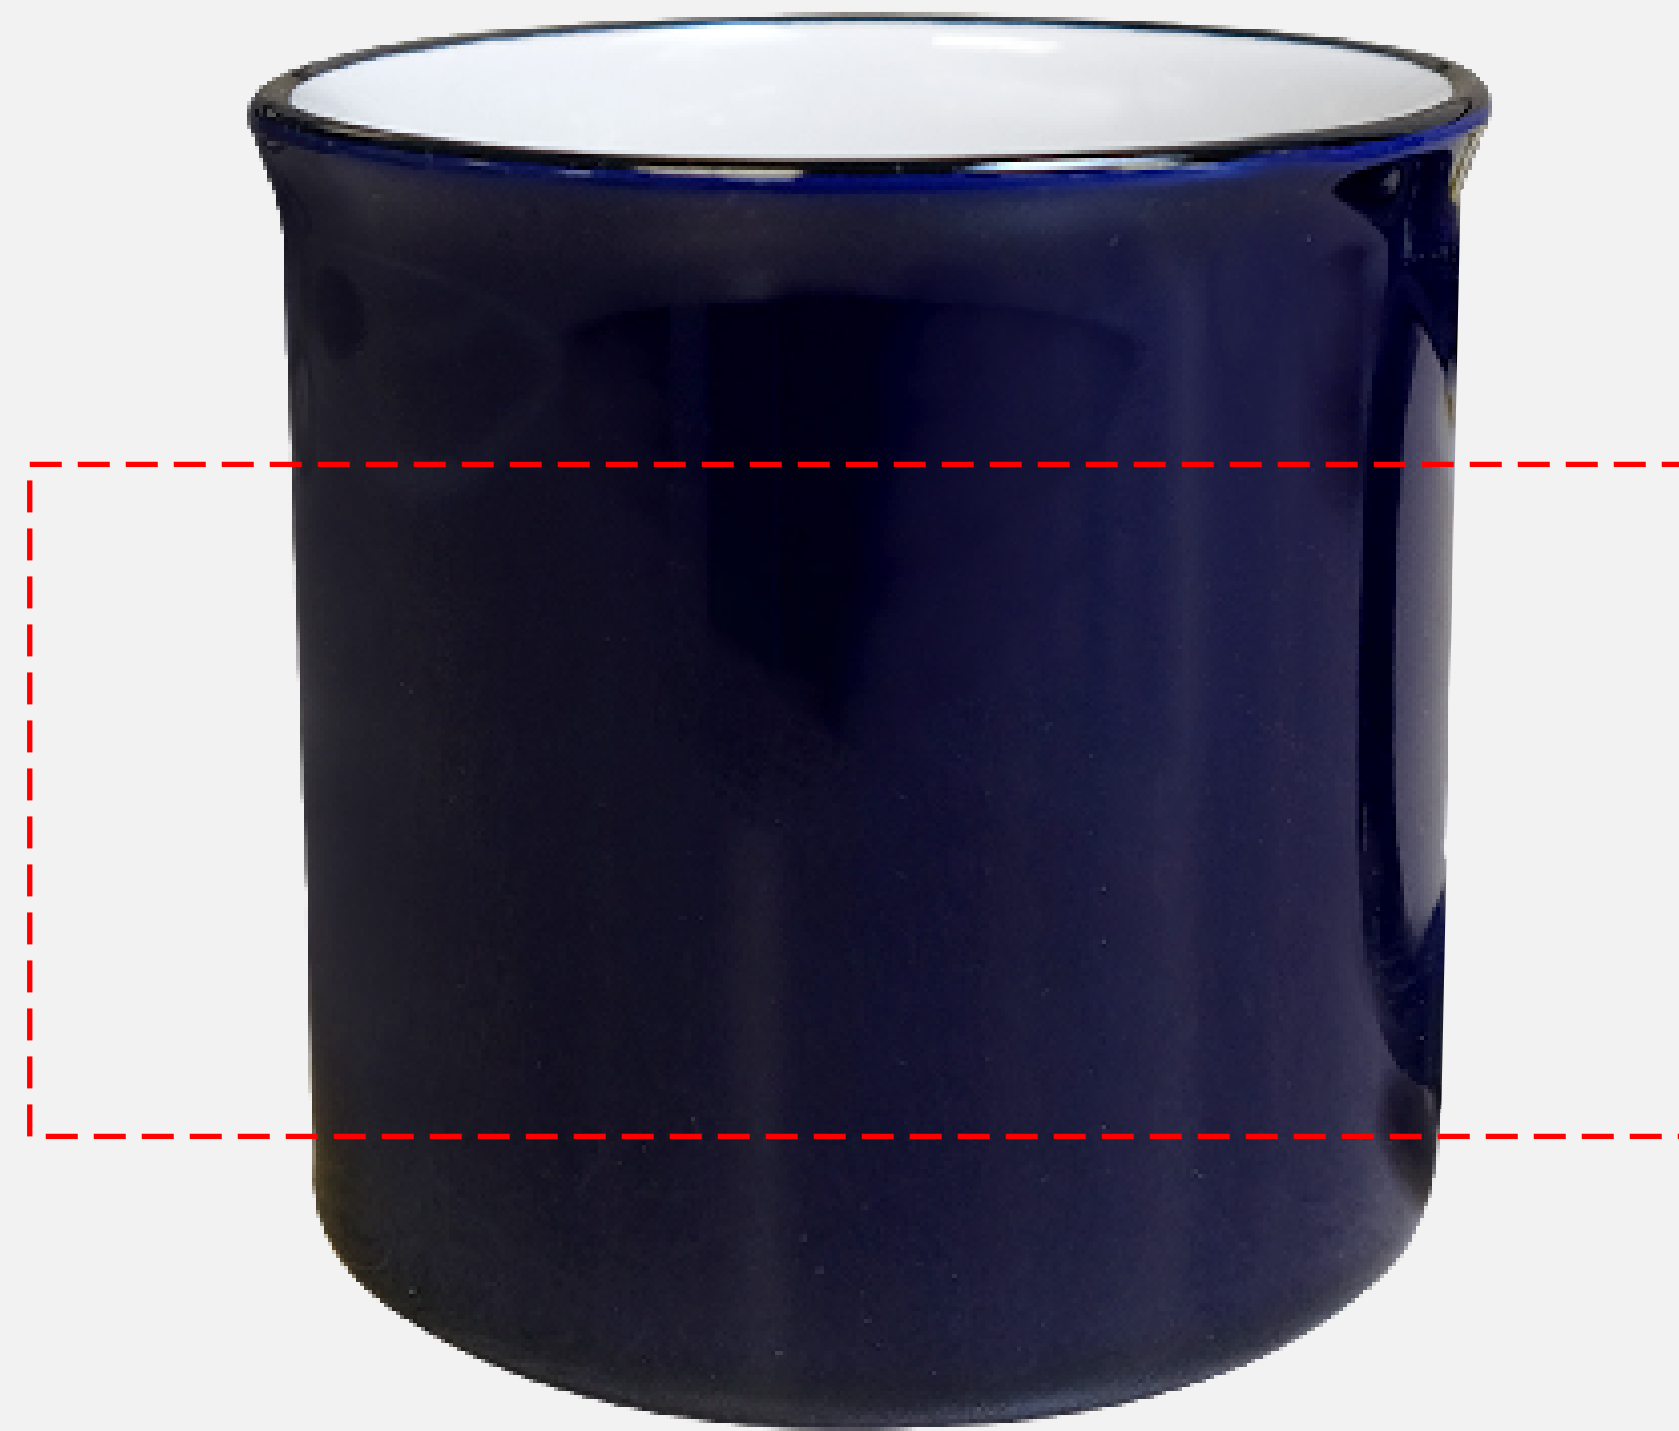

AquaMark 2" W x 2" H on Inboard Or Outboard Side Centered

Full Color HD AquaMark 2" W x 2" H on Inboard Or Outboard Side Centered

Maximum Number of Spot Imprint Colors: 1

Please note:

This virtual proof is not a printed sample of your artwork on our product.

AquaMark 5" W x 2" H on Opposite Handle Centered

Full Color HD AquaMark 5" W x 2" H on Opposite Handle Centered

Maximum Number of Spot Imprint Colors: 1

Please note:

This virtual proof is not a printed sample of your artwork on our product.
The size and placement of the artwork may vary from this proof when printed.

Maximum Number of Spot Imprint Colors: 1

Please note:

This virtual proof is not a printed sample of your artwork on our product.
The size and placement of the artwork may vary from this proof when printed.

Full Color HD AquaMark 5" W x 2" H on Opposite Handle Centered

Maximum Number of Spot Imprint Colors: 1

Please note:

This virtual proof is not a printed sample of your artwork on our product.

The size and placement of the artwork may vary from this proof when printed.