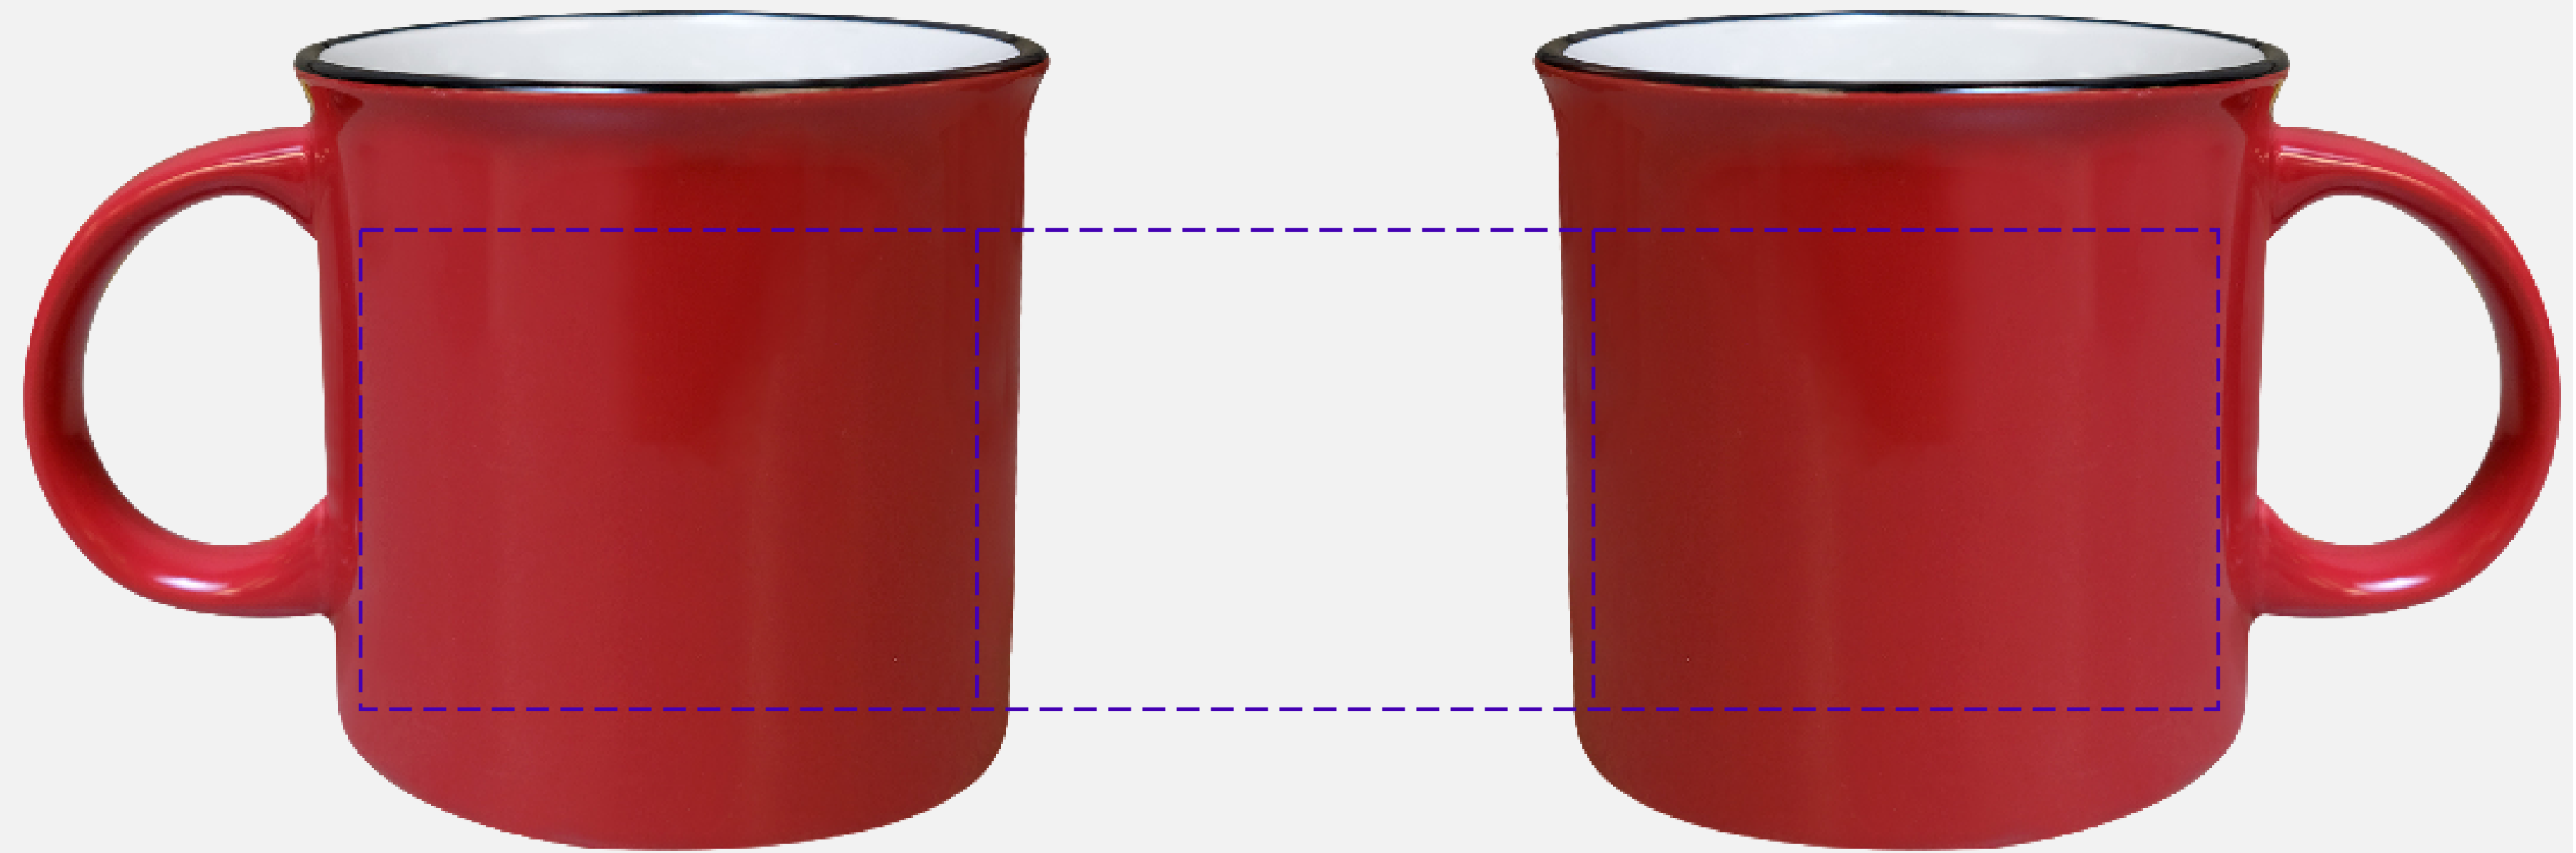

CM9024 | Mounty 13.5 Fl Oz Mug

PO#

Product Size (inches):
3 39/64" H x 3 47/64" DIA

All Decoration Options
Screen Print 7.75" W x 2" H on Wraparound, Each Logo Cannot Exceed 2"W

Maximum Number of Spot Imprint Colors: 1

Please note:
This virtual proof is not a printed sample of your artwork on our product.
The size and placement of the artwork may vary from this proof when printed.