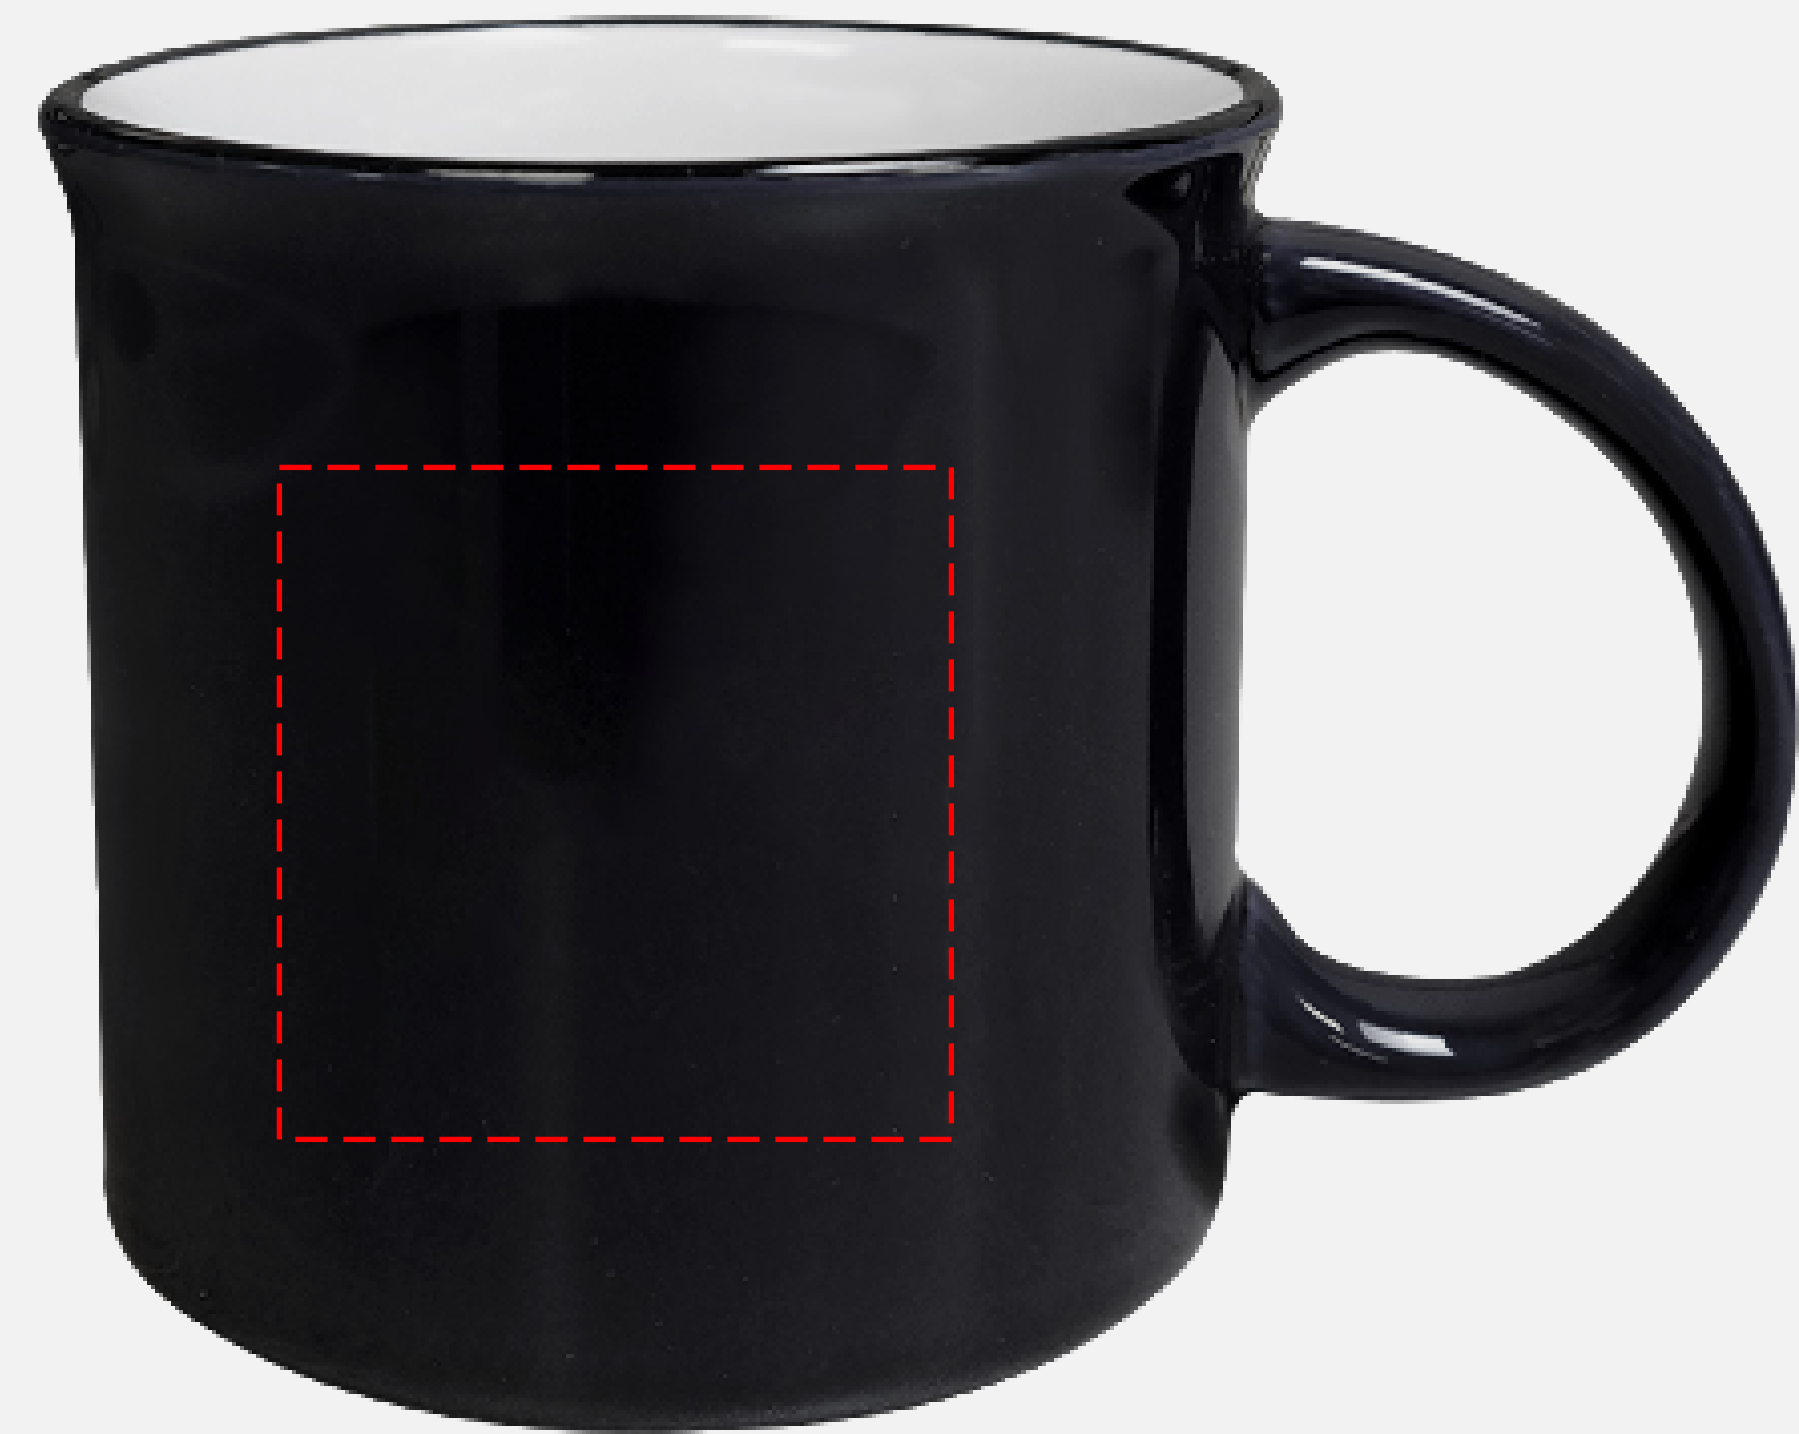

CM9024 | Mouny 13.5 Fl Oz Mug

PO#

Product Size (inches):
3 39/64" H x 3 47/64" DIA

Standard Decoration:
Screen Print On Inboard Side

All Decoration Options

Screen Print 2" W x 2" H on Inboard Or Outboard Side Centered

AquaMark 2" W x 2" H on Inboard Or Outboard Side Centered

Full Color HD AquaMark 2" W x 2" H on Inboard Or Outboard Side Centered

Maximum Number of Spot Imprint Colors: 1

Please note:

This virtual proof is not a printed sample of your artwork on our product.

The size and placement of the artwork may vary from this proof when printed.

CM9024 | Mouny 13.5 Fl Oz Mug

PO#

Product Size (inches):
3 39/64" H x 3 47/64" DIA

All Decoration Options

Screen Print 5" W x 2" H on Opposite Handle Centered

AquaMark 5" W x 2" H on Opposite Handle Centered

Full Color HD AquaMark 5" W x 2" H on Opposite Handle Centered

Maximum Number of Spot Imprint Colors: 1

Please note:

This virtual proof is not a printed sample of your artwork on our product.
The size and placement of the artwork may vary from this proof when printed.