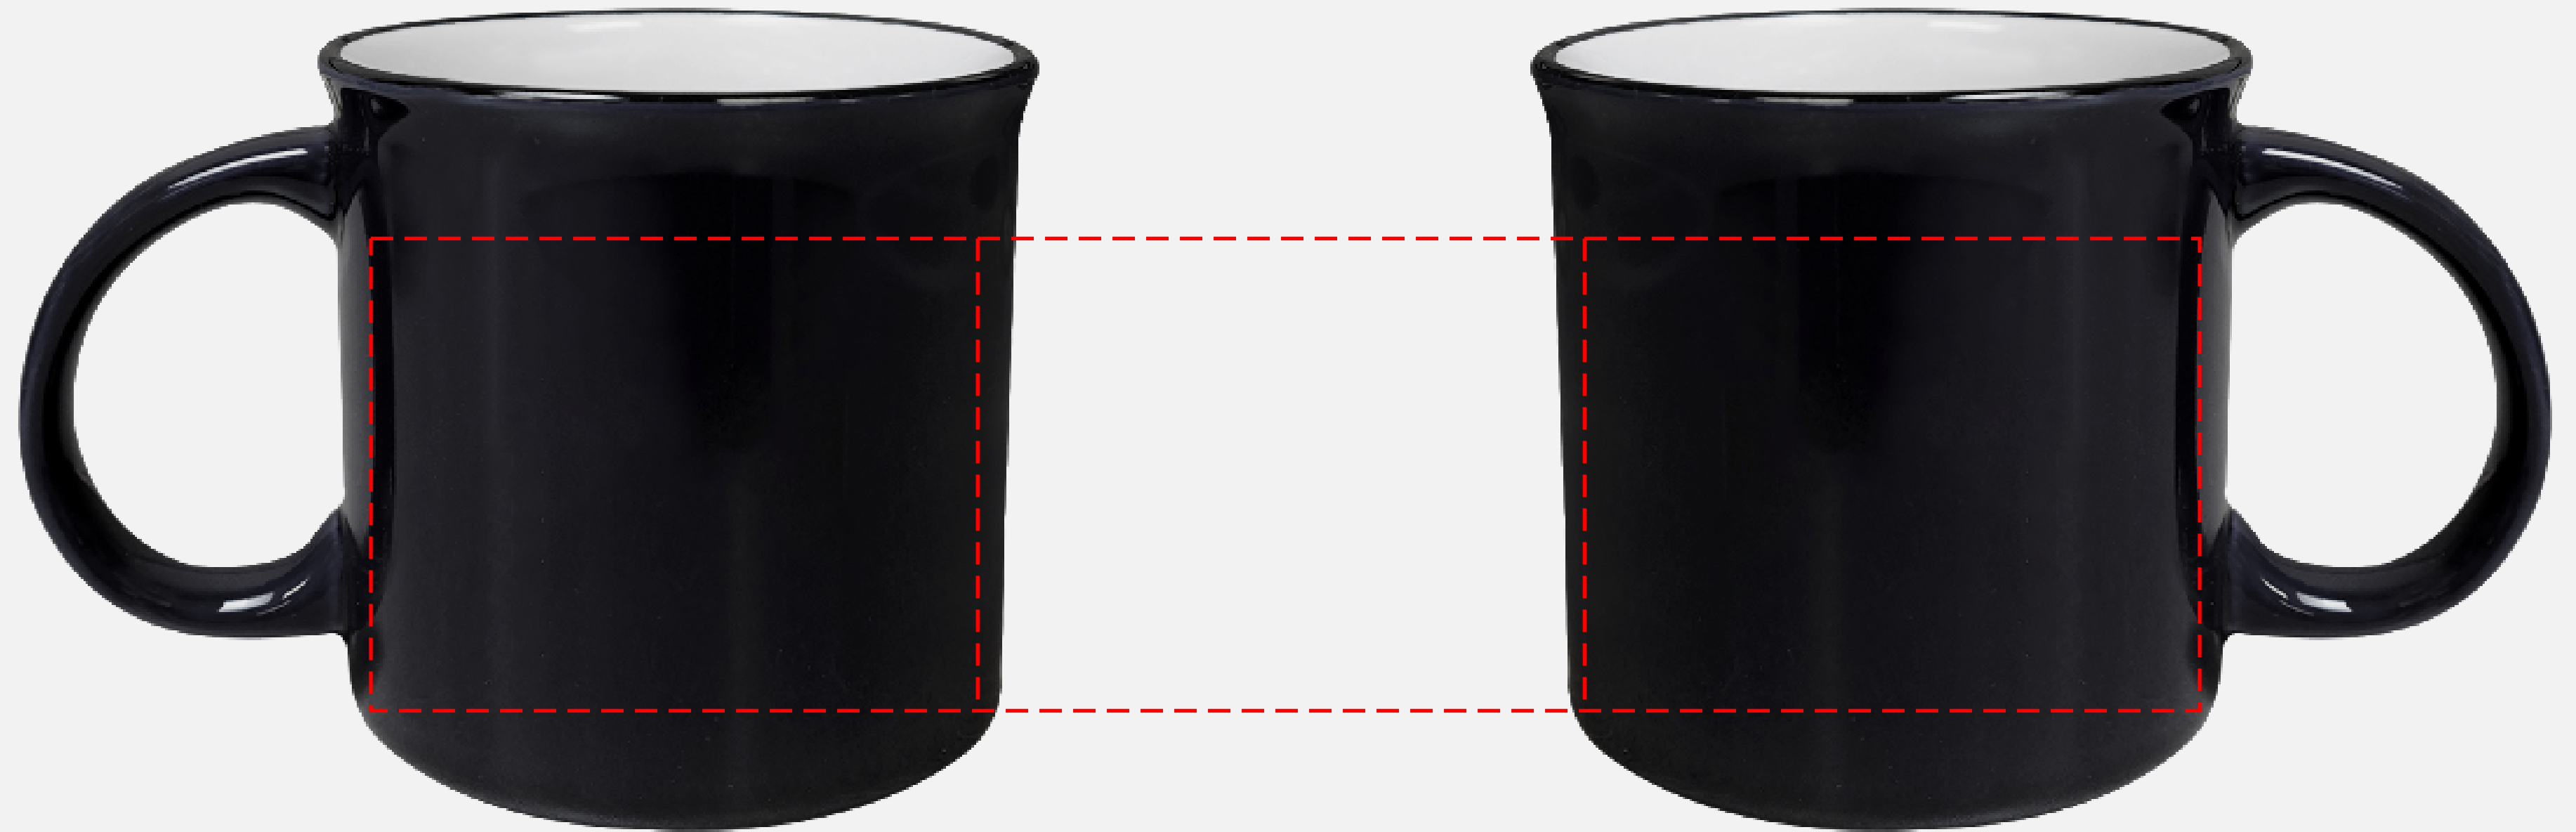

AquaMark 2" W x 2" H on Inboard Or Outboard Side Centered

Full Color HD AquaMark 2" W x 2" H on Inboard Or Outboard Side Centered

Maximum Number of Spot Imprint Colors: 1

Please note:

This virtual proof is not a printed sample of your artwork on our product.

The size and placement of the artwork may vary from this proof when printed.

CM9024 | Mouny 13.5 Fl Oz Mug

PO#

Product Size (inches):
3 39/64" H x 3 47/64" DIA

All Decoration Options

Screen Print 5" W x 2" H on Opposite Handle Centered

AquaMark 5" W x 2" H on Opposite Handle Centered

Full Color HD AquaMark 5" W x 2" H on Opposite Handle Centered

Maximum Number of Spot Imprint Colors: 1

Please note:

This virtual proof is not a printed sample of your artwork on our product.
The size and placement of the artwork may vary from this proof when printed.

CM9024 | Mouny 13.5 Fl Oz Mug

PO#

Product Size (inches):
3 39/64" H x 3 47/64" DIA

All Decoration Options
Screen Print 7.75" W x 2" H on Wraparound, Each Logo Cannot Exceed 2"W

Maximum Number of Spot Imprint Colors: 1