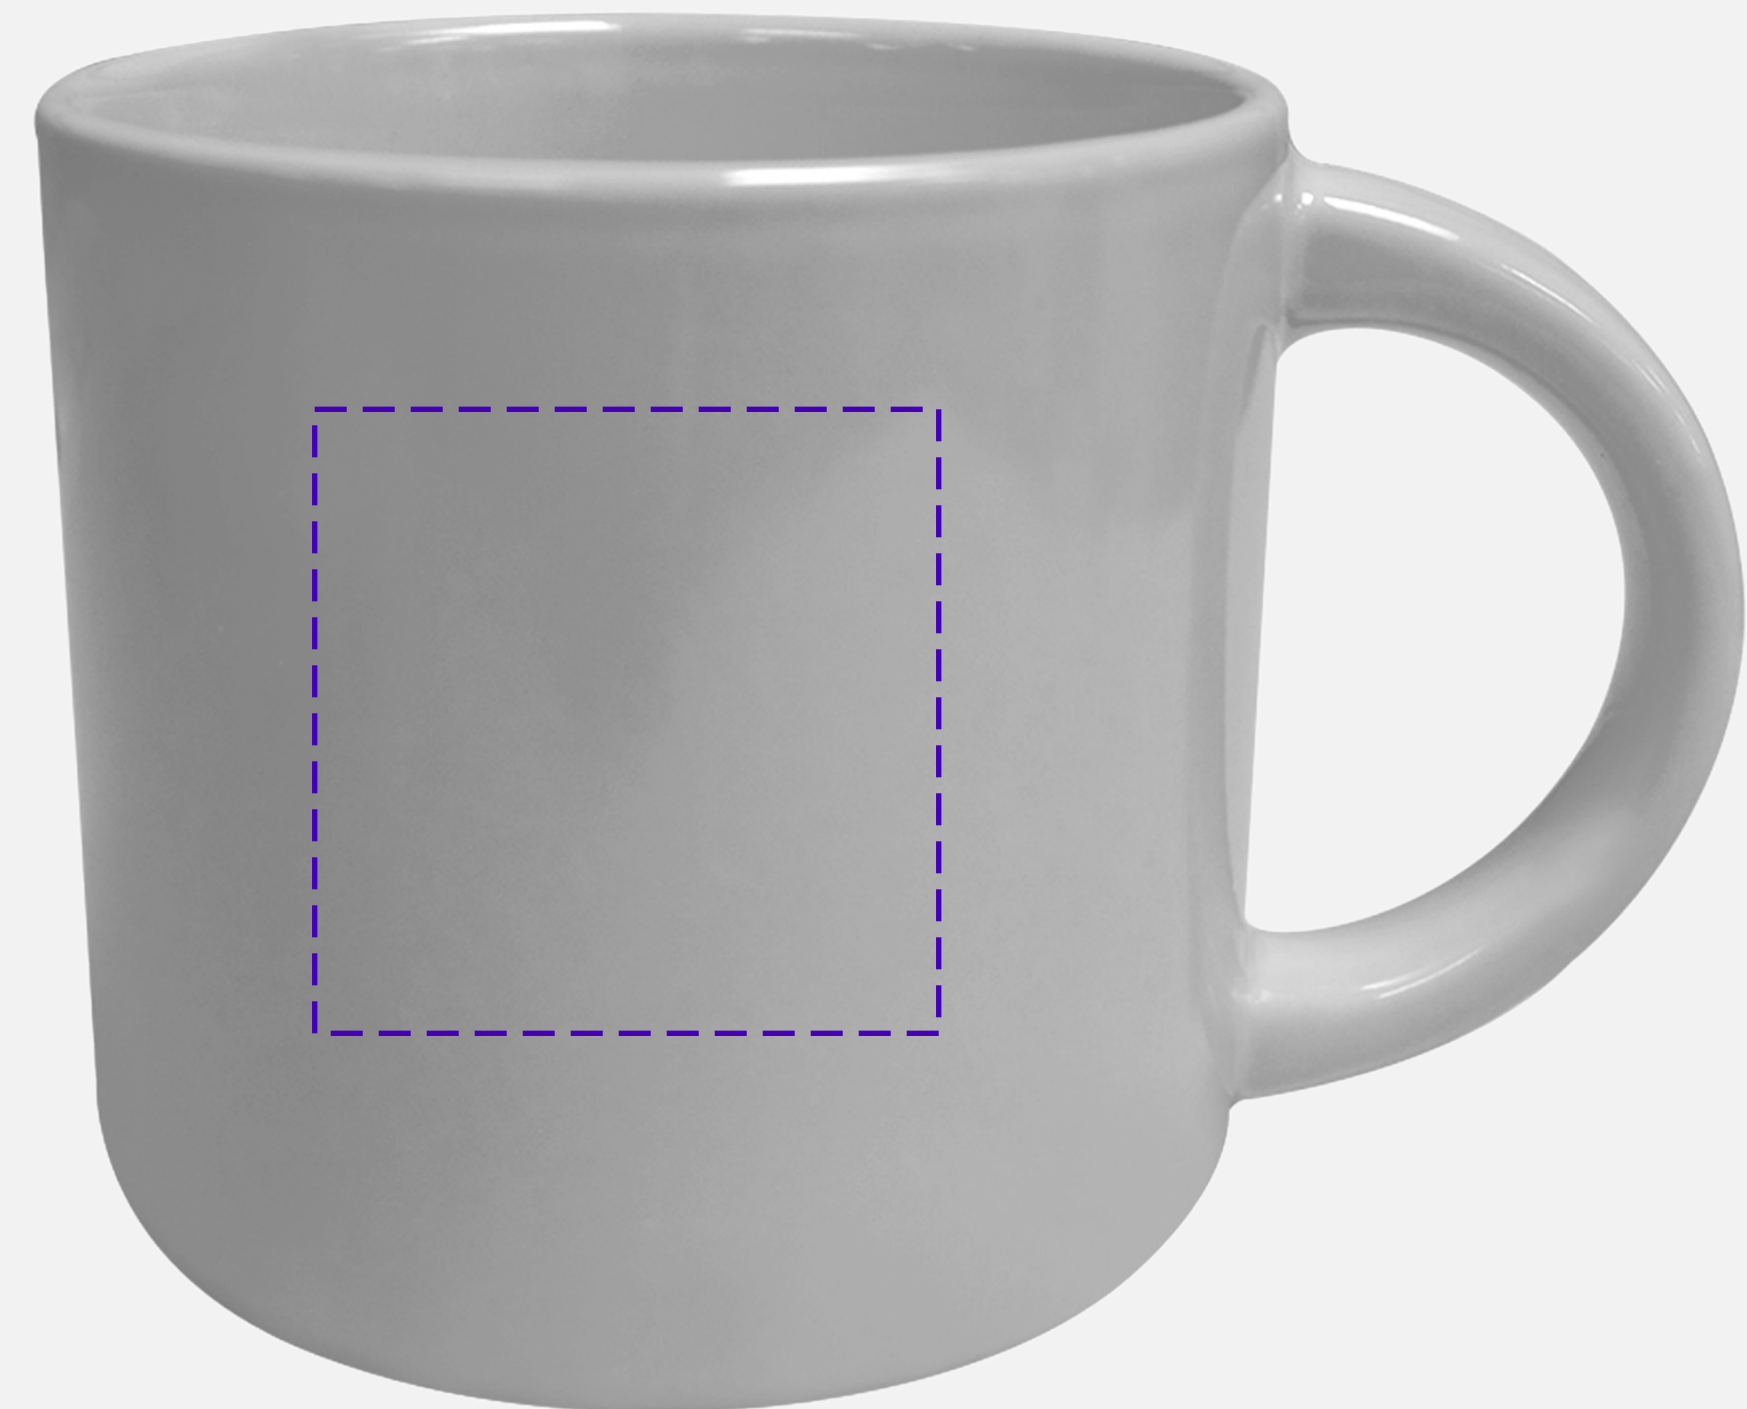

3 1/2" H x 3 39/64" DIA

Standard Decoration:

Screen Print On Inboard Side

All Decoration Options

Screen Print 2" W x 2" H on Inboard Or Outboard Side Centered

AquaMark 2" W x 2" H on Inboard Or Outboard Side Centered

Full Color HD AquaMark 2" W x 2" H on Inboard Or Outboard Side Centered

Maximum Number of Spot Imprint Colors: 1

Please note:

This virtual proof is not a printed sample of your artwork on our product.

The size and placement of the artwork may vary from this proof when printed.