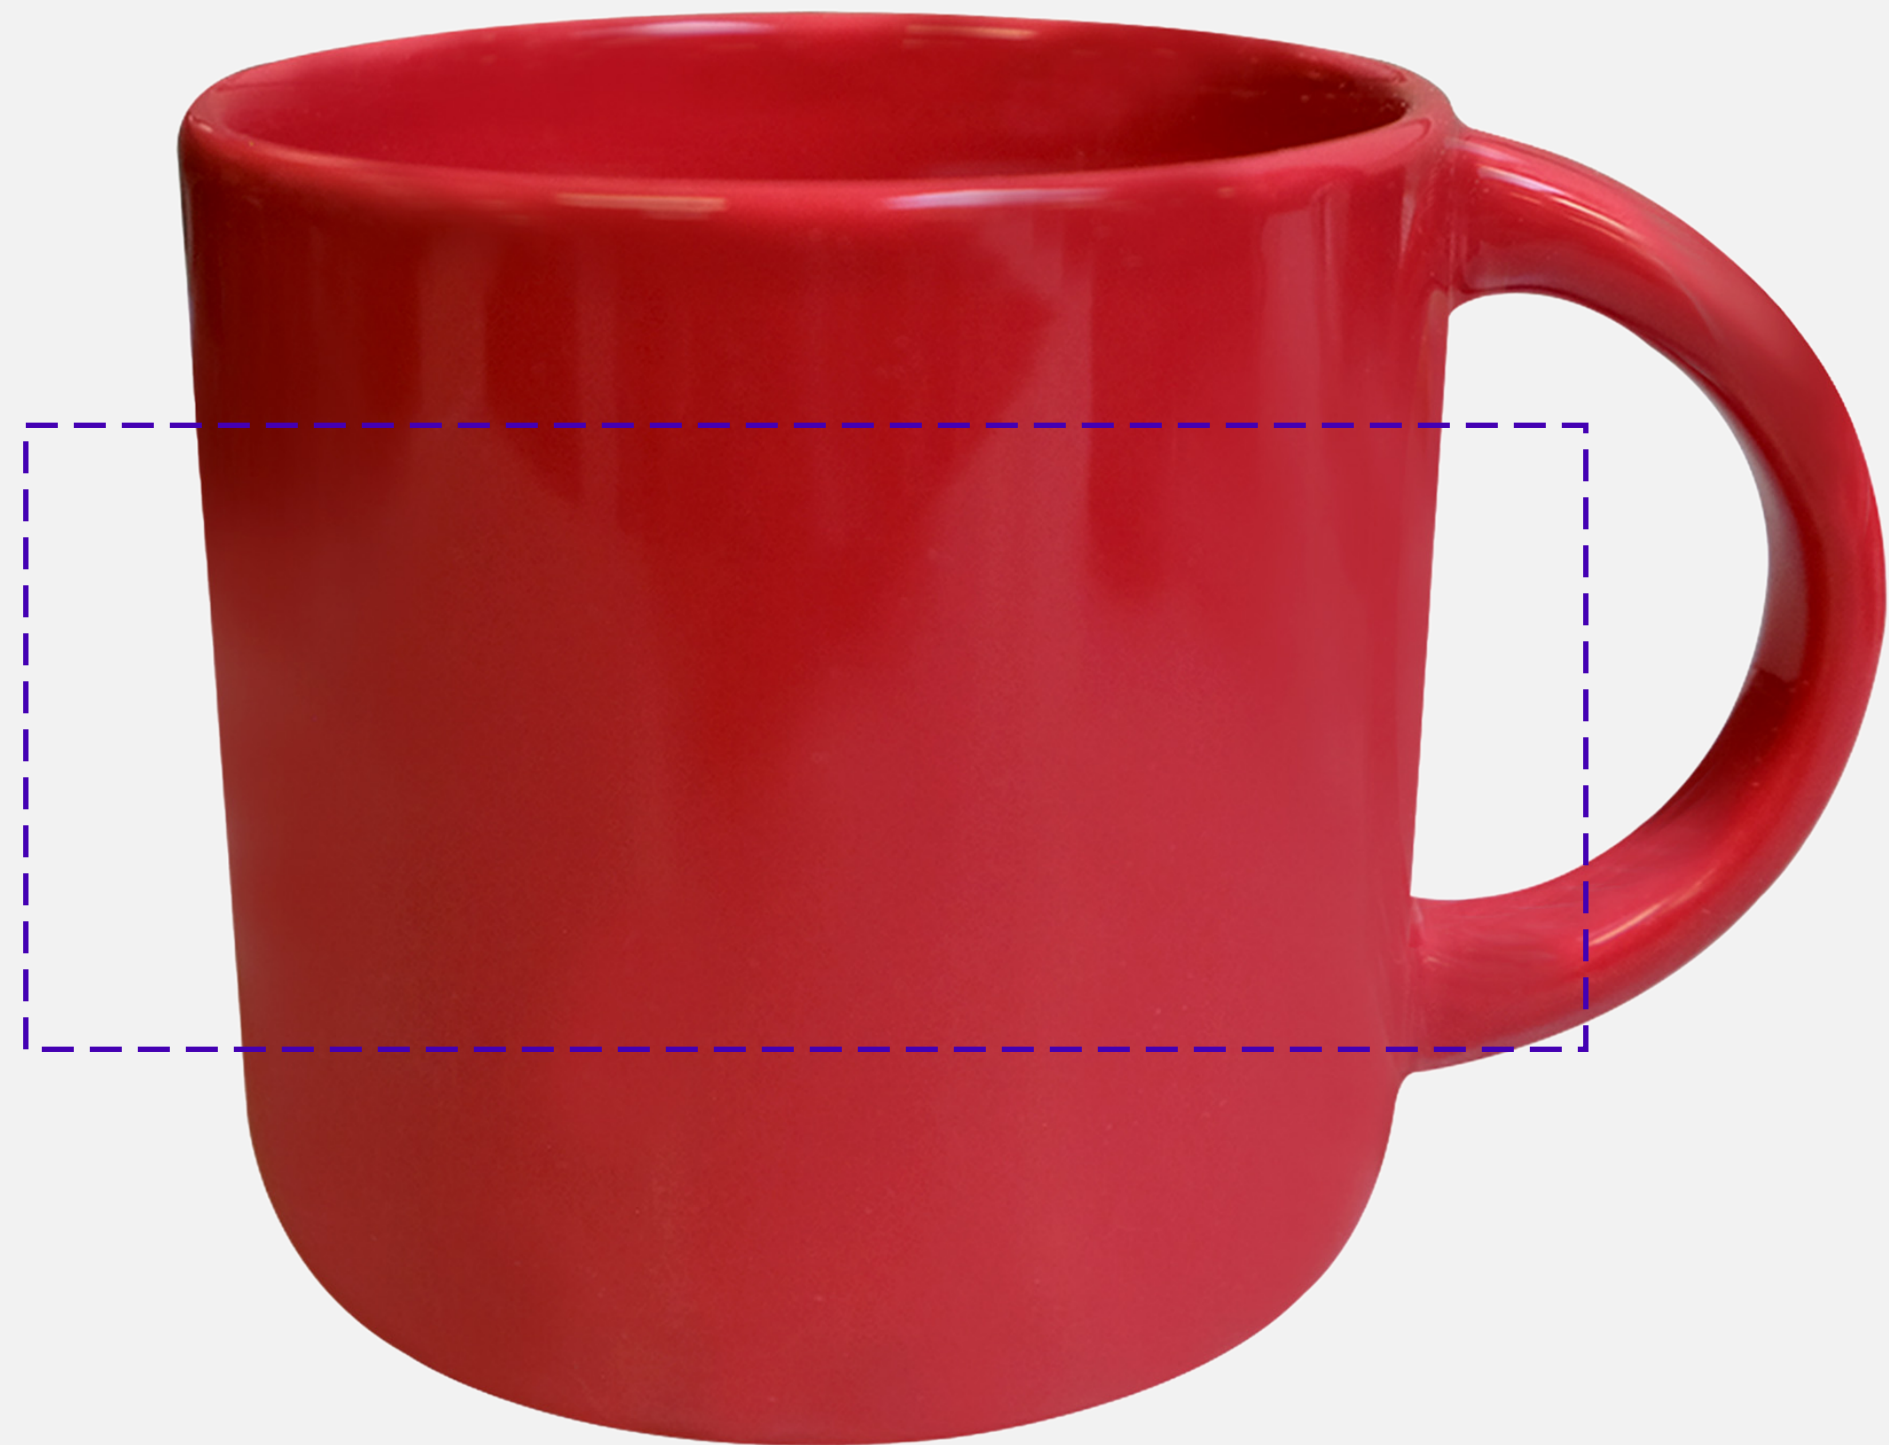

AquaMark 5" W x 2" H on Opposite Handle Centered

Full Color HD AquaMark 5" W x 2" H on Opposite Handle Centered

Maximum Number of Spot Imprint Colors: 1

Please note:

This virtual proof is not a printed sample of your artwork on our product.

AquaMark 2" W x 2" H on Inboard Or Outboard Side Centered

Full Color HD AquaMark 2" W x 2" H on Inboard Or Outboard Side Centered

Maximum Number of Spot Imprint Colors: 1

Please note:

This virtual proof is not a printed sample of your artwork on our product.
The size and placement of the artwork may vary from this proof when printed.

CM9023 | Luxluster 13.5 Fl Oz Mug

PO#

Product Size (inches):

3 1/2" H x 3 39/64" DIA

All Decoration Options

Screen Print 5" W x 2" H on Opposite Handle Centered

AquaMark 5" W x 2" H on Opposite Handle Centered

Full Color HD AquaMark 5" W x 2" H on Opposite Handle Centered

Maximum Number of Spot Imprint Colors: 1

Please note:

This virtual proof is not a printed sample of your artwork on our product.

The size and placement of the artwork may vary from this proof when printed.