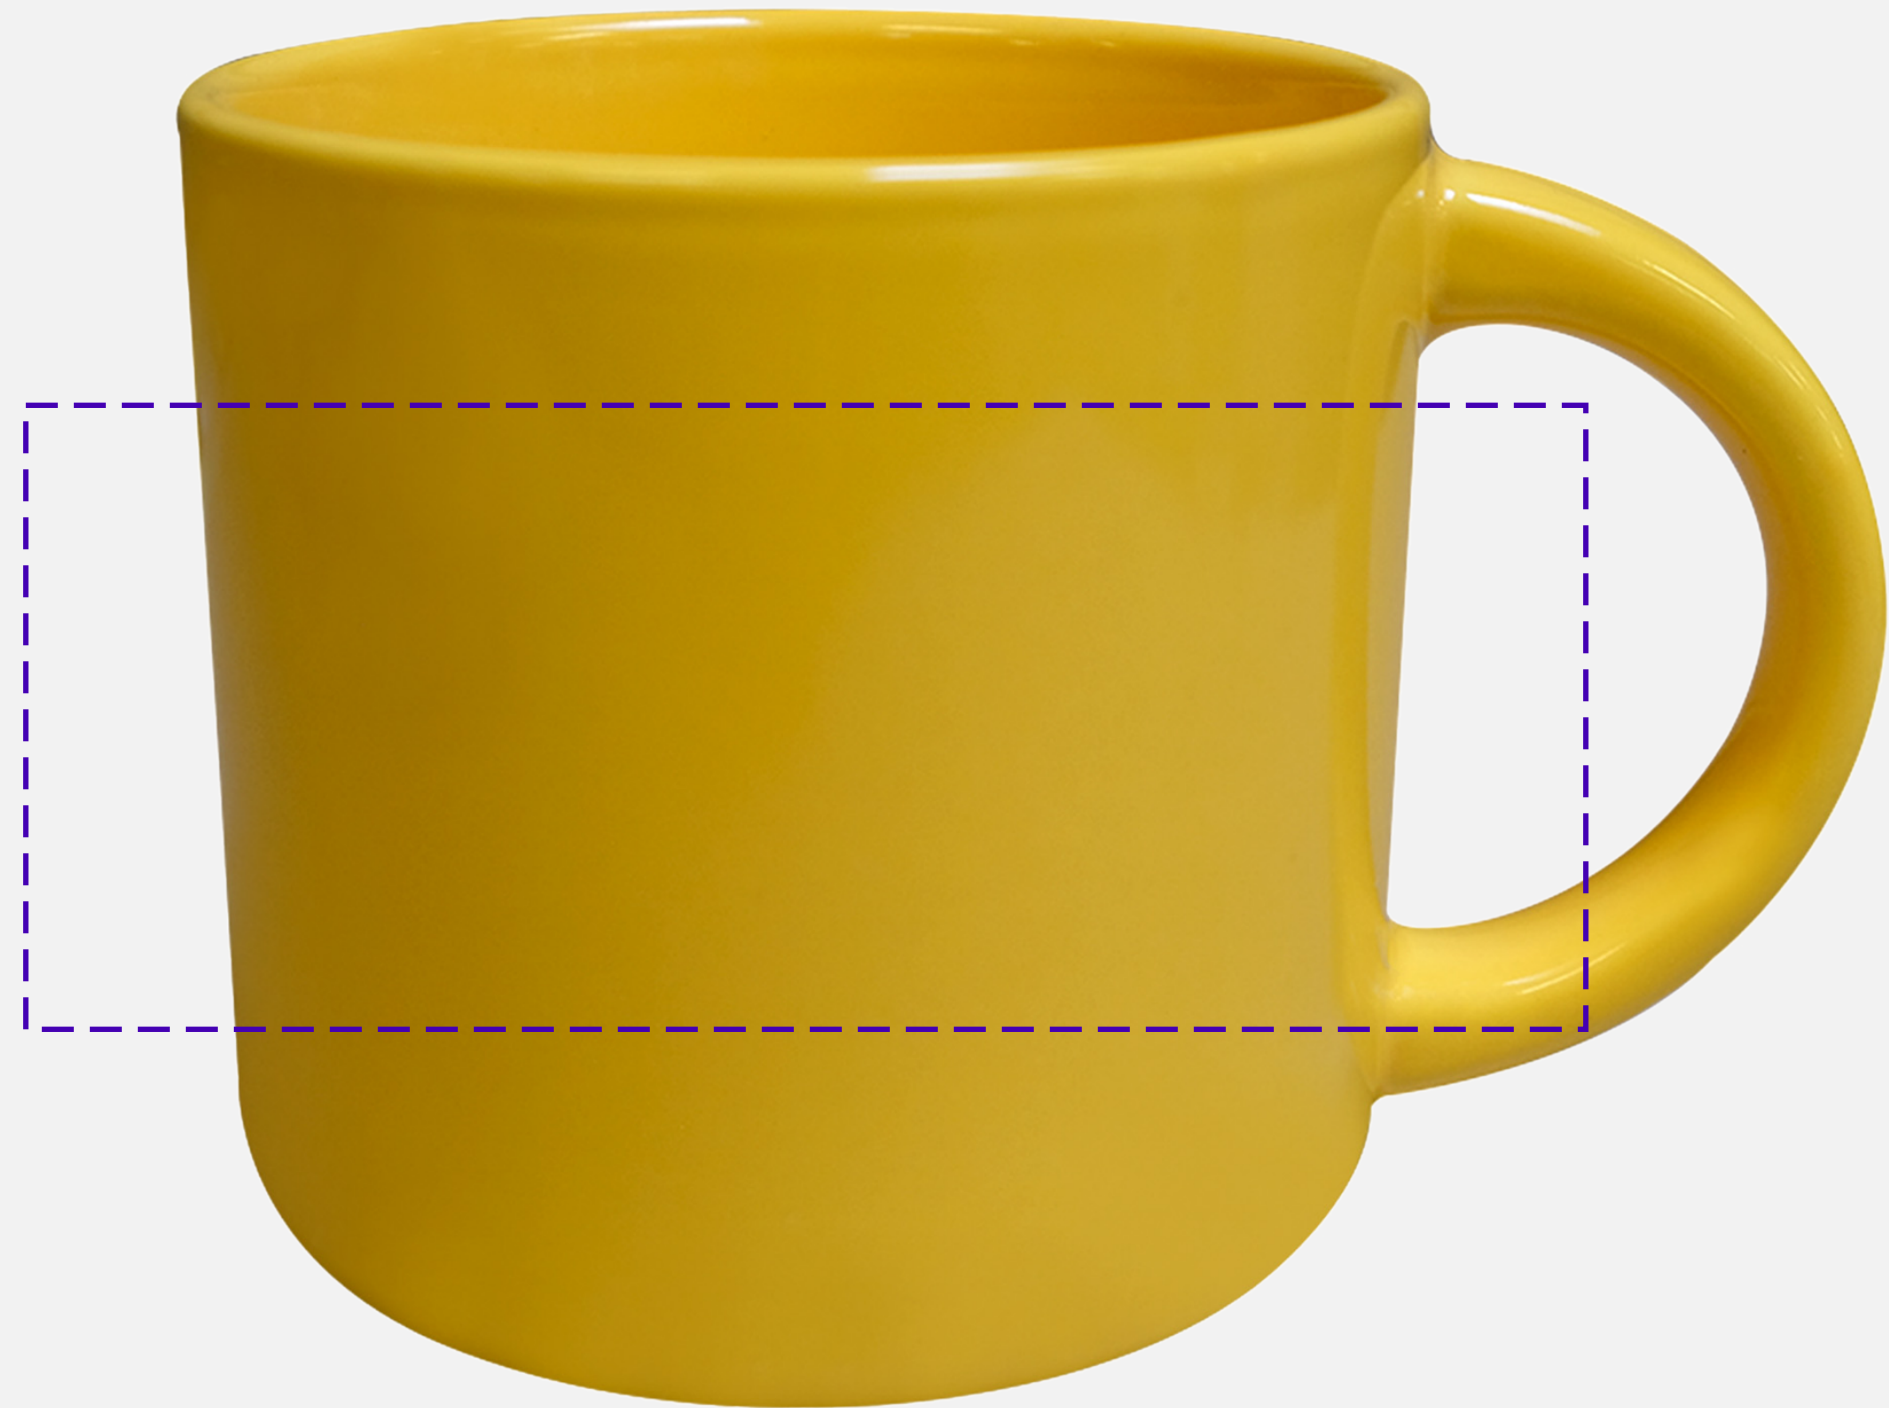

Full Color HD AquaMark 2" W x 2" H on Inboard Or Outboard Side Centered

Maximum Number of Spot Imprint Colors: 1

Please note:

This virtual proof is not a printed sample of your artwork on our product.

The size and placement of the artwork may vary from this proof when printed.

CM9023 | Luxluster 13.5 Fl Oz Mug

PO#

Product Size (inches):

3 1/2" H x 3 39/64" DIA

All Decoration Options

Screen Print 5" W x 2" H on Opposite Handle Centered

AquaMark 5" W x 2" H on Opposite Handle Centered

Full Color HD AquaMark 5" W x 2" H on Opposite Handle Centered

Maximum Number of Spot Imprint Colors: 1

Please note:

This virtual proof is not a printed sample of your artwork on our product.

The size and placement of the artwork may vary from this proof when printed.