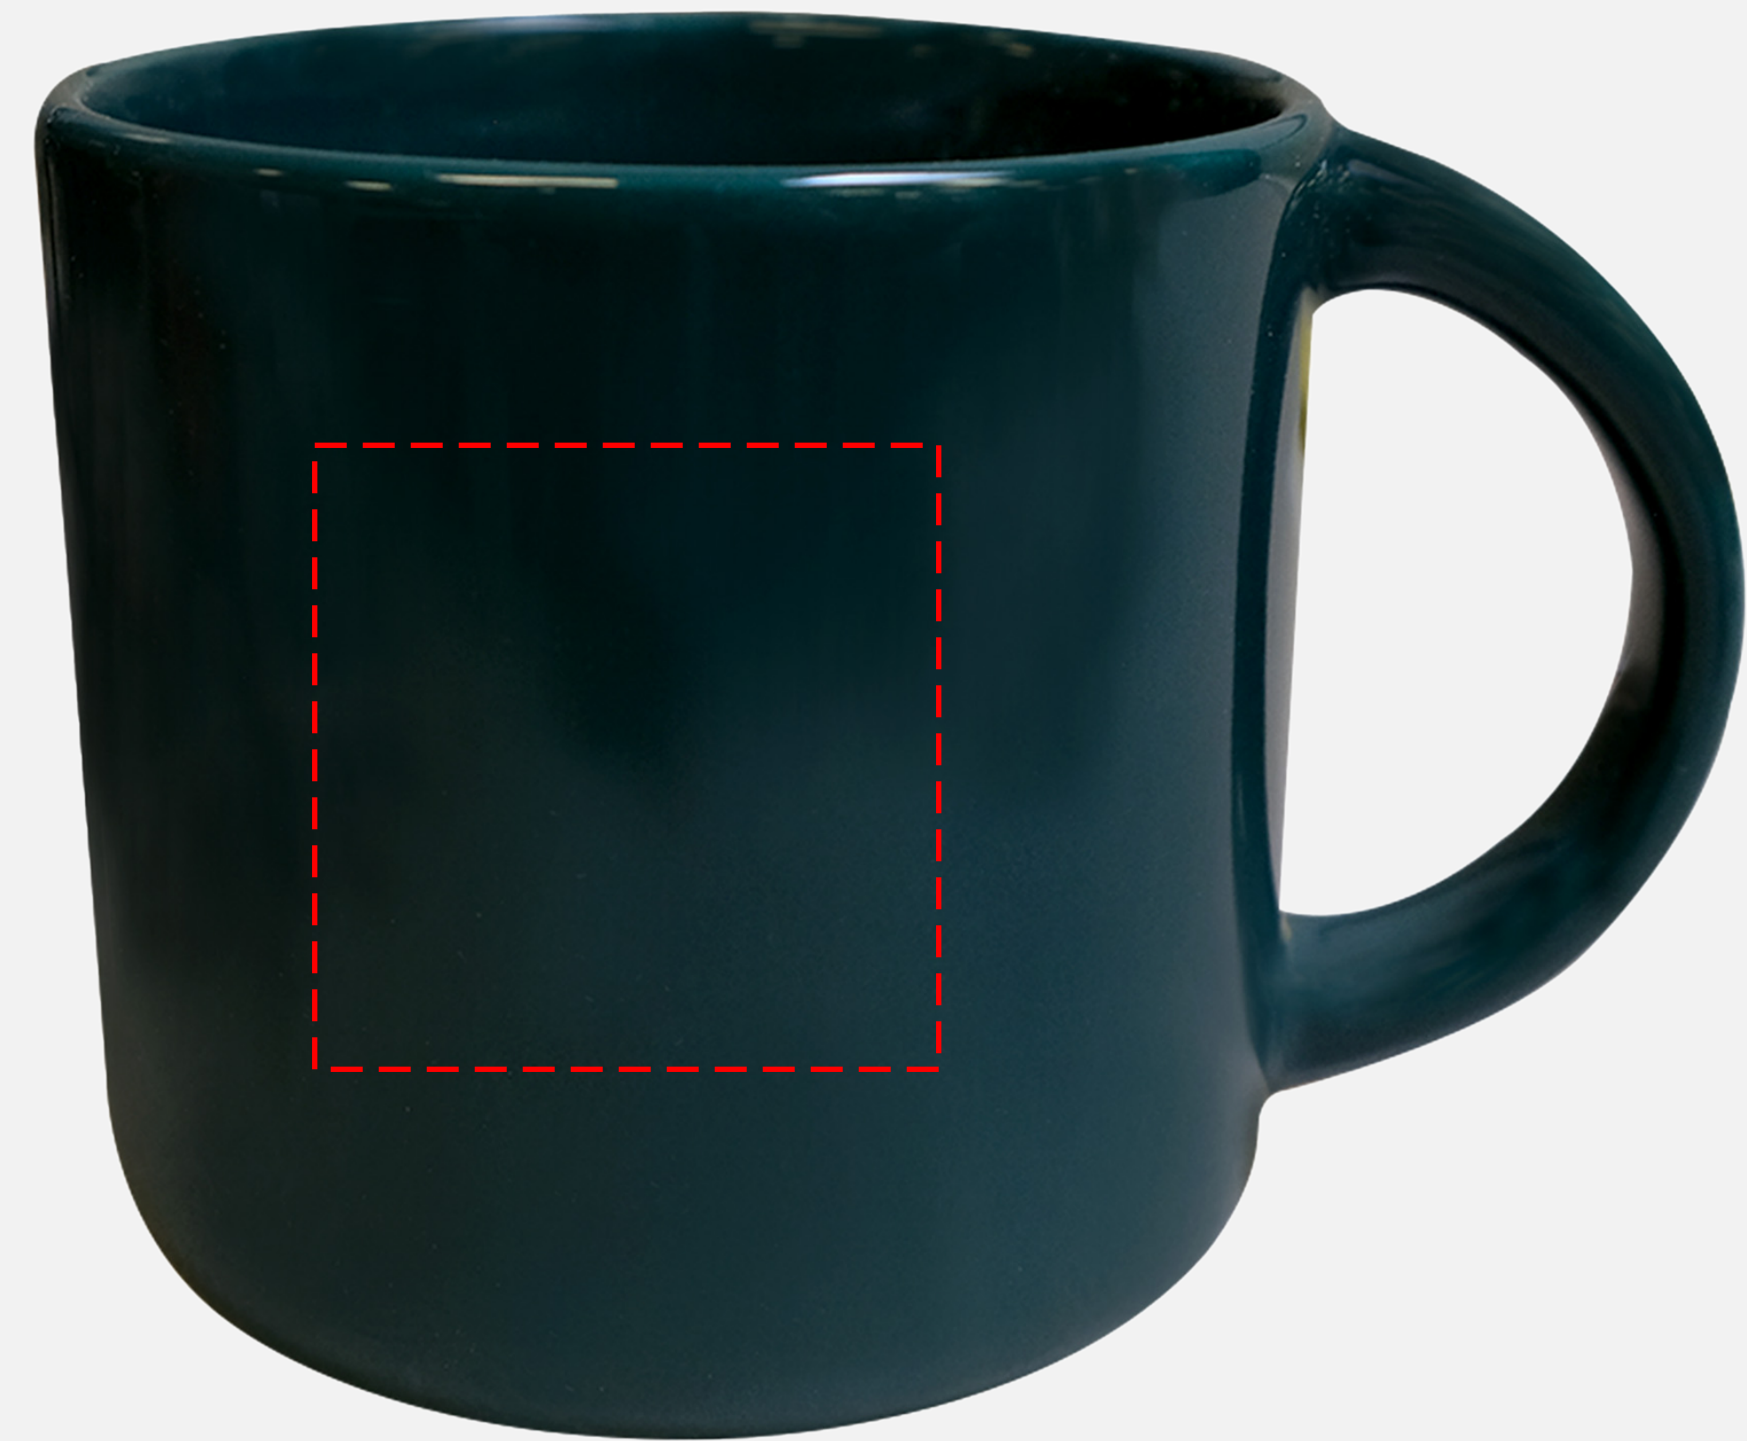

AquaMark 2" W x 2" H on Inboard Or Outboard Side Centered

Full Color HD AquaMark 2" W x 2" H on Inboard Or Outboard Side Centered

Maximum Number of Spot Imprint Colors: 1

Please note:

This virtual proof is not a printed sample of your artwork on our product.

AquaMark 5" W x 2" H on Opposite Handle Centered

Full Color HD AquaMark 5" W x 2" H on Opposite Handle Centered

Maximum Number of Spot Imprint Colors: 1

Please note:

This virtual proof is not a printed sample of your artwork on our product.

AquaMark 2" W x 2" H on Inboard Or Outboard Side Centered

Full Color HD AquaMark 2" W x 2" H on Inboard Or Outboard Side Centered

Maximum Number of Spot Imprint Colors: 1

Please note:

This virtual proof is not a printed sample of your artwork on our product.
The size and placement of the artwork may vary from this proof when printed.

Full Color HD AquaMark 2" W x 2" H on Inboard Or Outboard Side Centered

Maximum Number of Spot Imprint Colors: 1

Please note:

This virtual proof is not a printed sample of your artwork on our product.

The size and placement of the artwork may vary from this proof when printed.