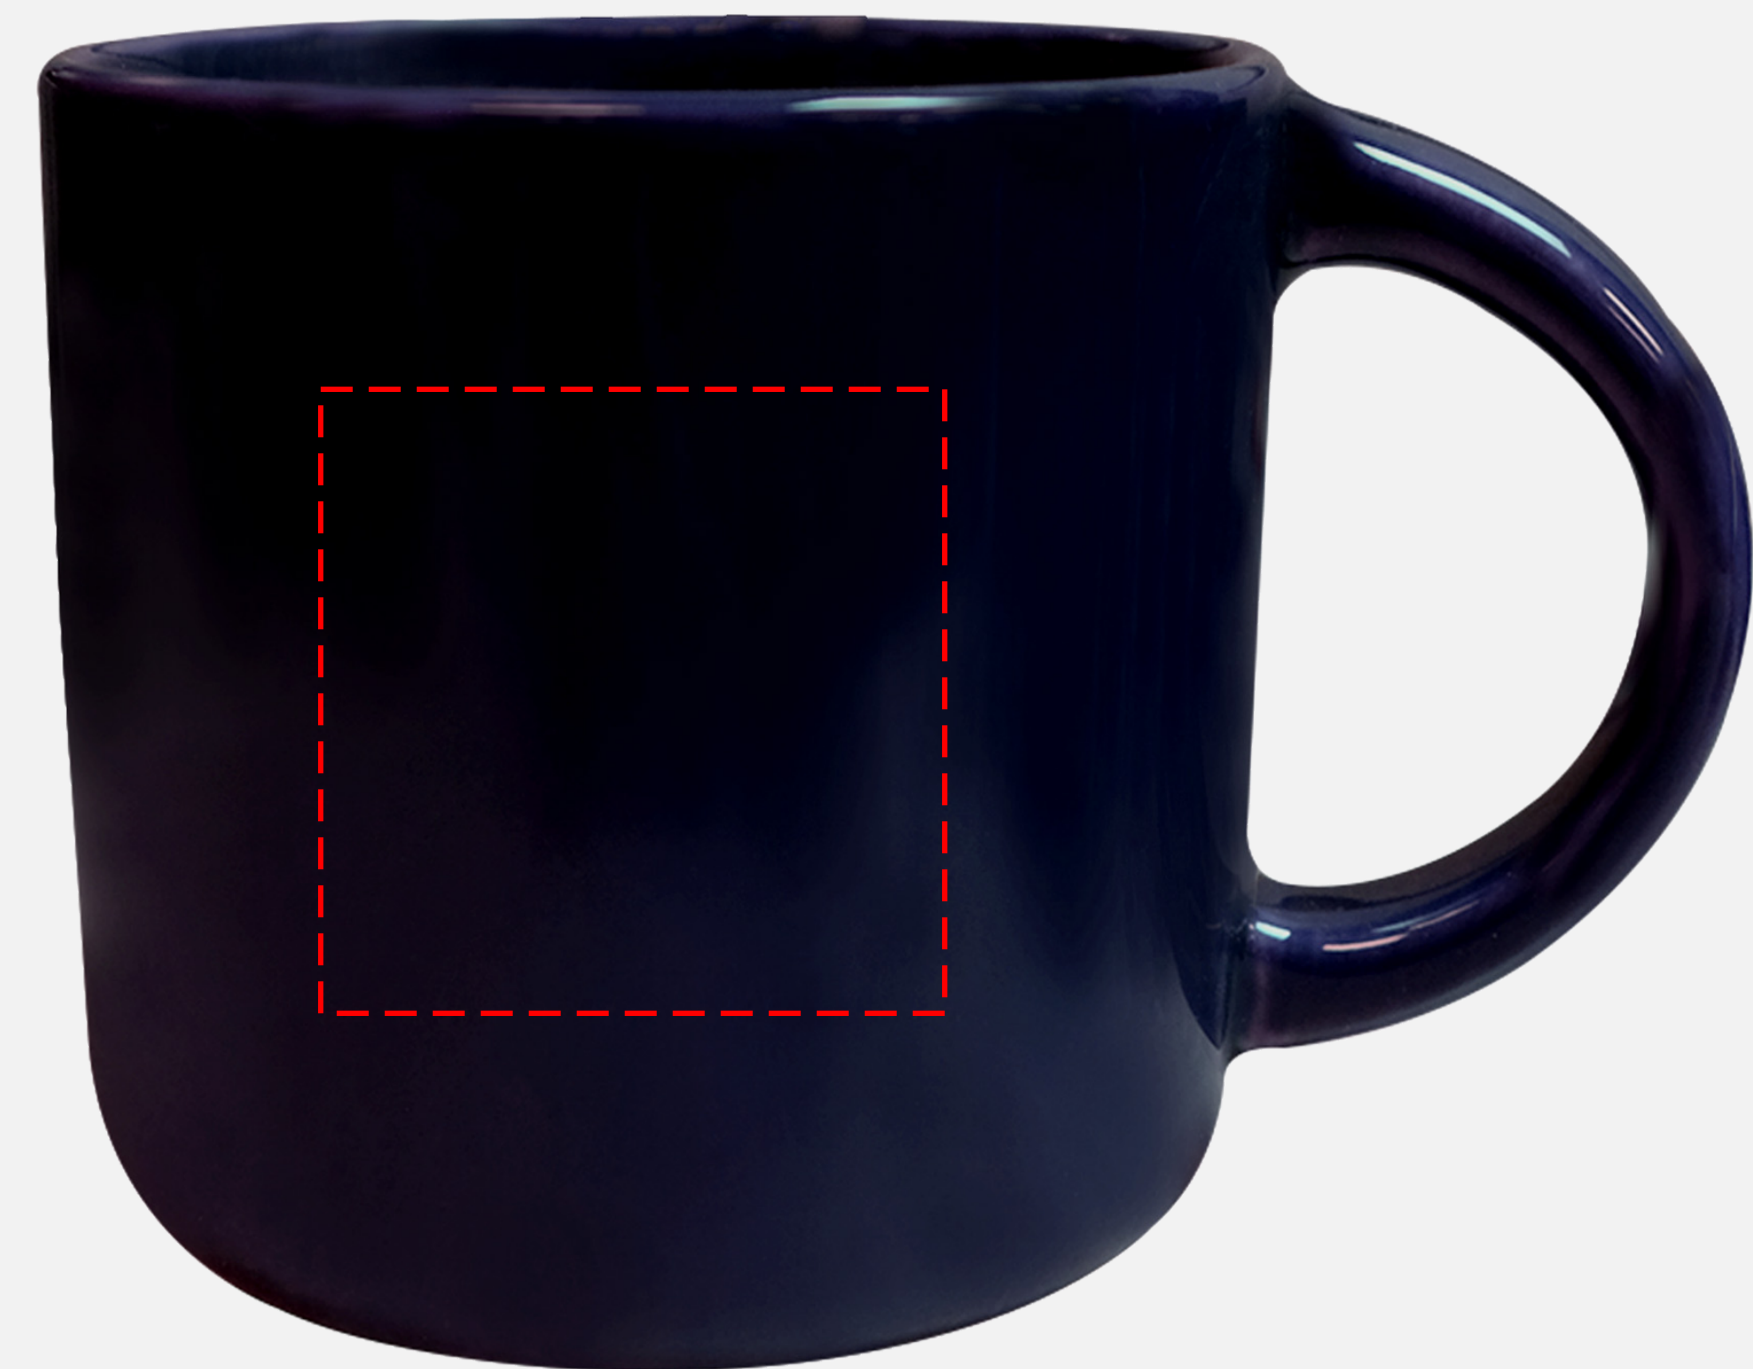

AquaMark 2" W x 2" H on Inboard Or Outboard Side Centered

Full Color HD AquaMark 2" W x 2" H on Inboard Or Outboard Side Centered

Maximum Number of Spot Imprint Colors: 1

Please note:

This virtual proof is not a printed sample of your artwork on our product.

AquaMark 5" W x 2" H on Opposite Handle Centered

Full Color HD AquaMark 5" W x 2" H on Opposite Handle Centered

Maximum Number of Spot Imprint Colors: 1

Please note:

This virtual proof is not a printed sample of your artwork on our product.

CM9023 | Luxluster 13.5 Fl Oz Mug

PO#

Product Size (inches):

3 1/2" H x 3 39/64" DIA

Standard Decoration:

Screen Print On Inboard Side

All Decoration Options

Screen Print 2" W x 2" H on Inboard Or Outboard Side Centered

AquaMark 2" W x 2" H on Inboard Or Outboard Side Centered

Full Color HD AquaMark 2" W x 2" H on Inboard Or Outboard Side Centered

Maximum Number of Spot Imprint Colors: 1

Please note:

This virtual proof is not a printed sample of your artwork on our product.
The size and placement of the artwork may vary from this proof when printed.