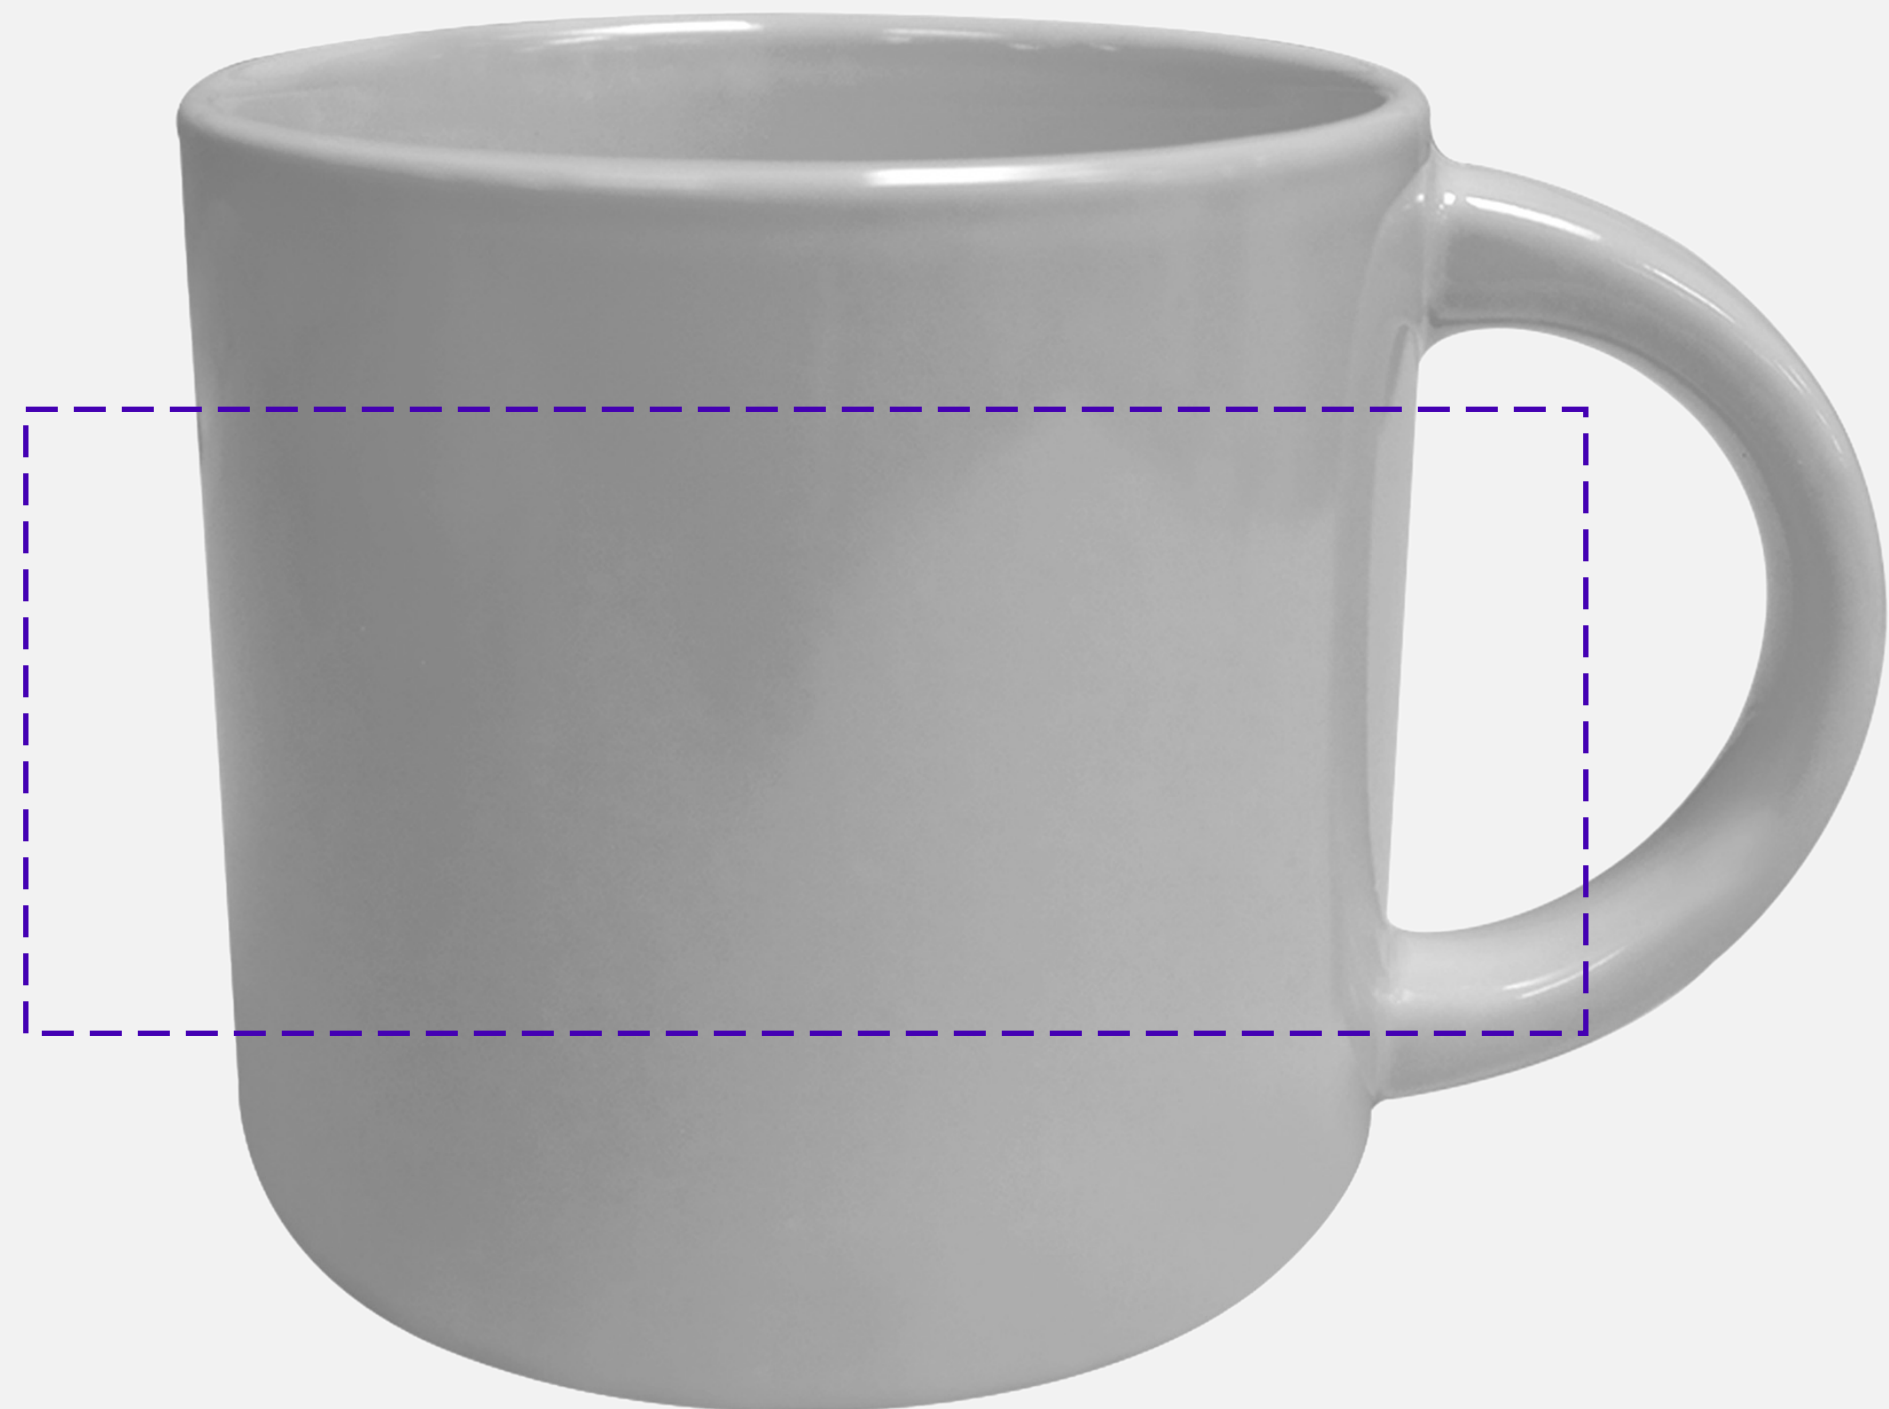

Full Color HD AquaMark 2" W x 2" H on Inboard Or Outboard Side Centered

Maximum Number of Spot Imprint Colors: 1

Please note:

This virtual proof is not a printed sample of your artwork on our product.

The size and placement of the artwork may vary from this proof when printed.

CM9023 | Luxluster 13.5 Fl Oz Mug

PO#

Product Size (inches):

3 1/2" H x 3 39/64" DIA

All Decoration Options

Screen Print 5" W x 2" H on Opposite Handle Centered

AquaMark 5" W x 2" H on Opposite Handle Centered

Full Color HD AquaMark 5" W x 2" H on Opposite Handle Centered

Maximum Number of Spot Imprint Colors: 1

Please note:

This virtual proof is not a printed sample of your artwork on our product.

The size and placement of the artwork may vary from this proof when printed.