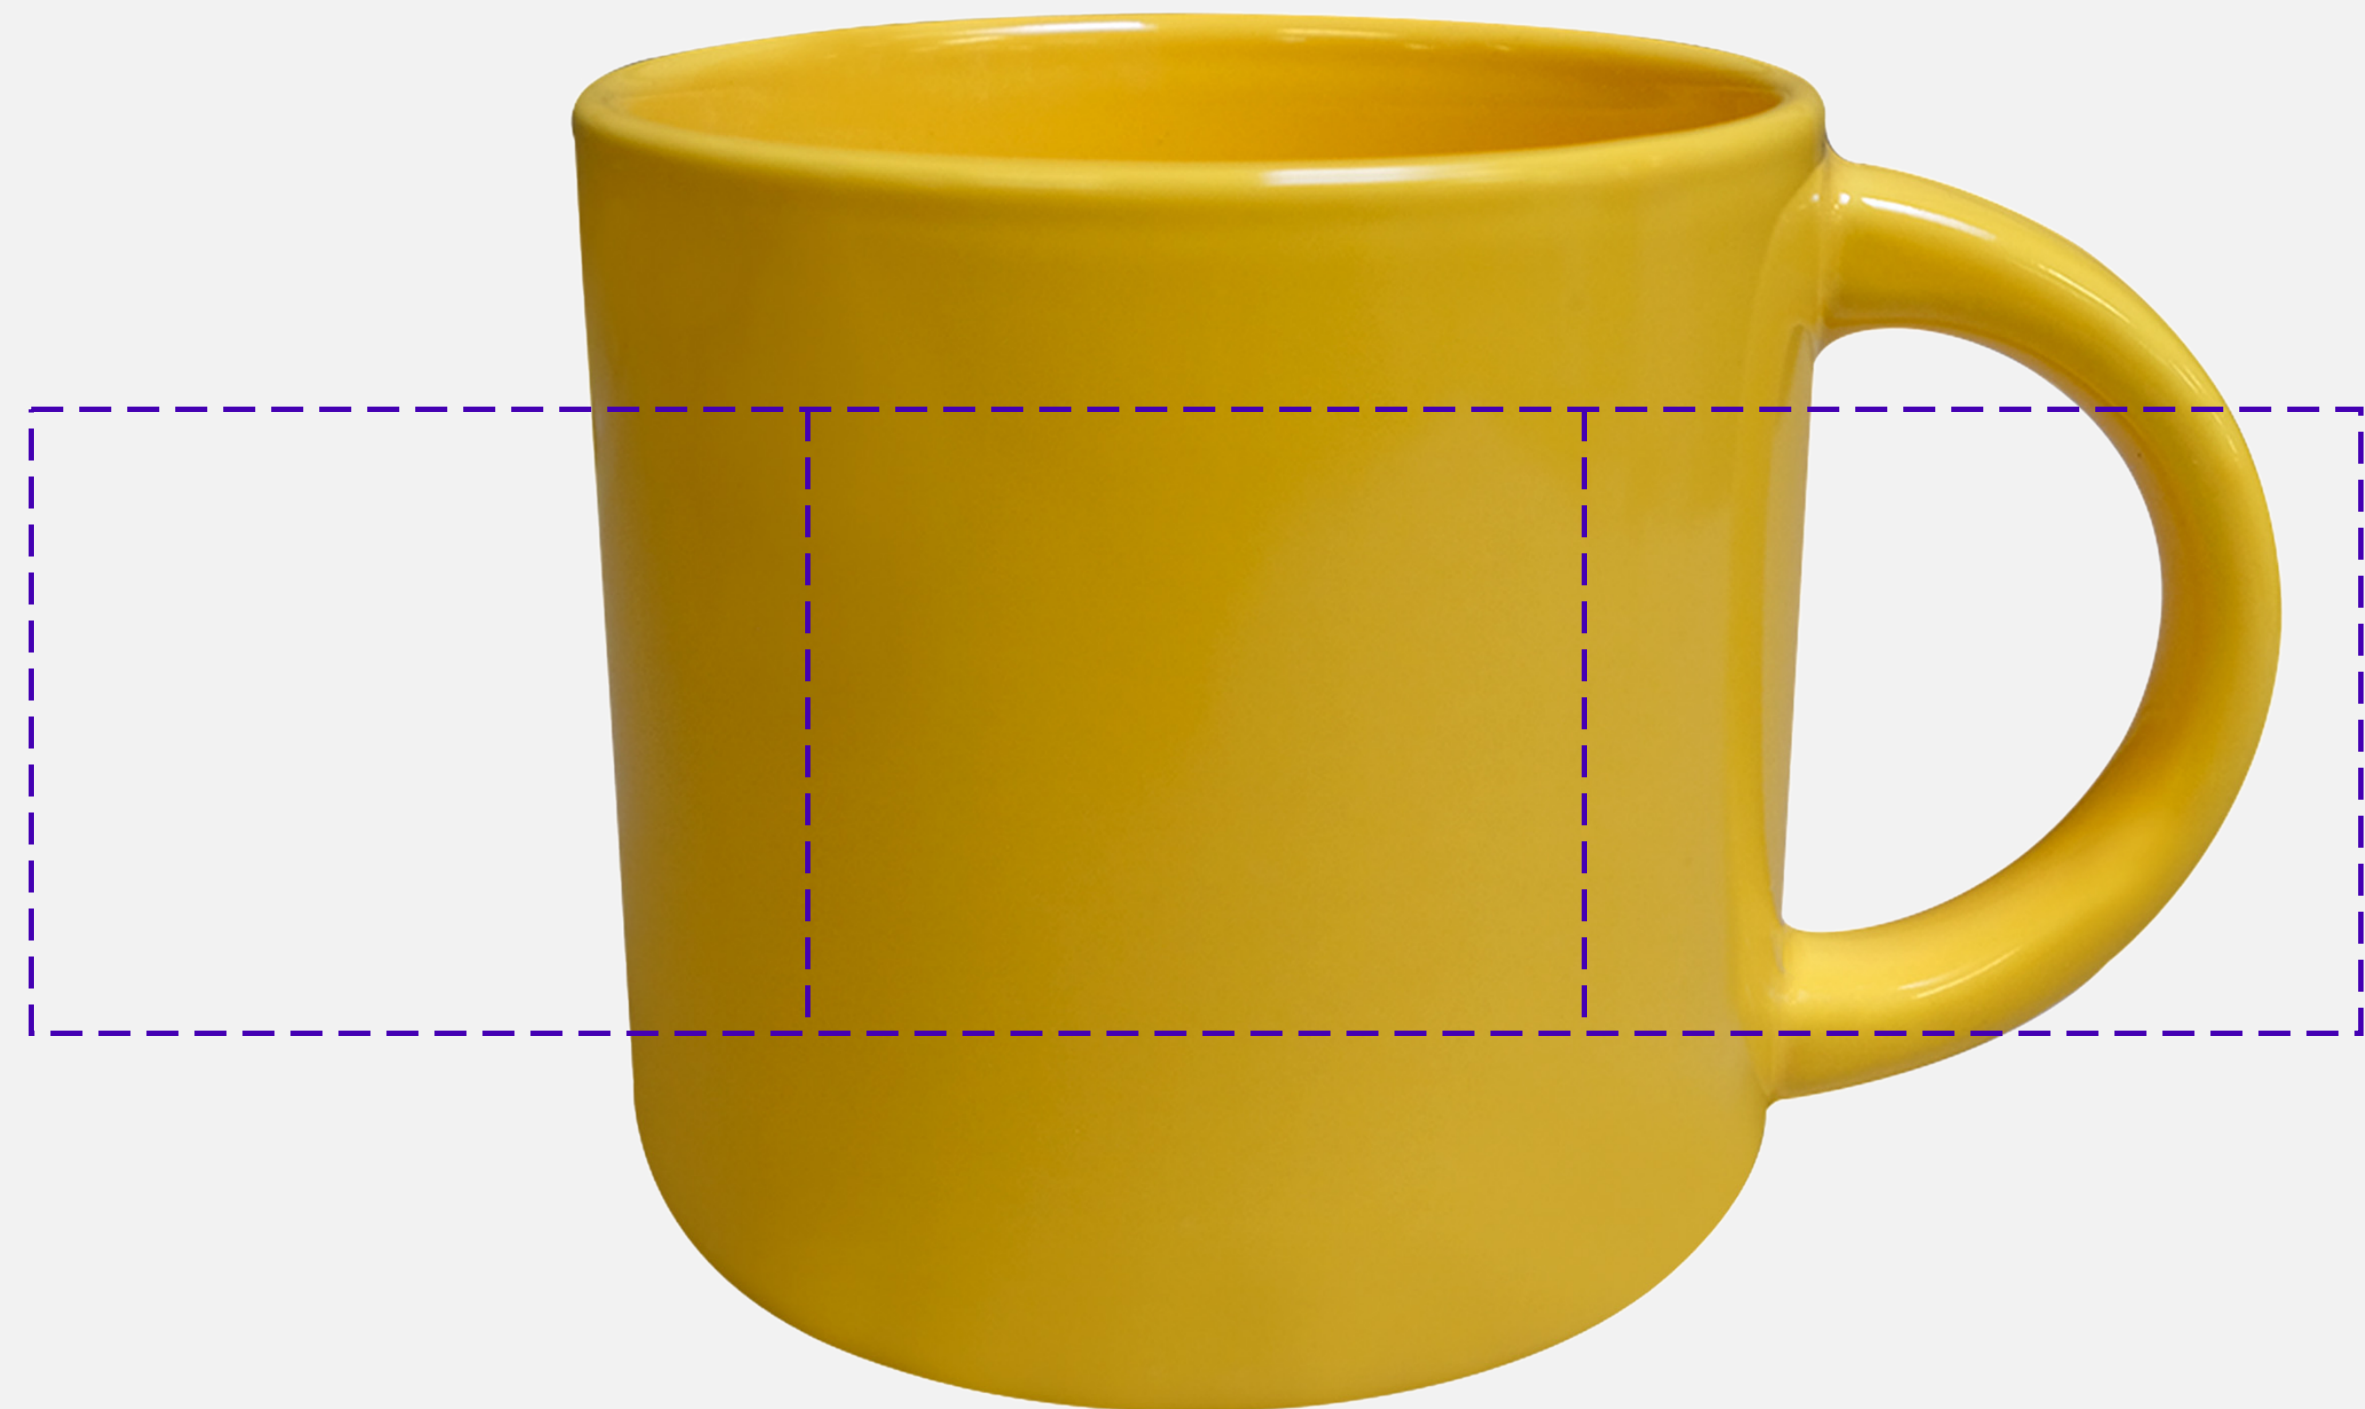

CM9023 | Luxluster 13.5 Fl Oz Mug

PO#

Product Size (inches):

3 1/2" H x 3 39/64" DIA

All Decoration Options

Screen Print 5" W x 2" H on Opposite Handle Centered

AquaMark 5" W x 2" H on Opposite Handle Centered

Full Color HD AquaMark 5" W x 2" H on Opposite Handle Centered

Maximum Number of Spot Imprint Colors: 1

Please note:

This virtual proof is not a printed sample of your artwork on our product.

The size and placement of the artwork may vary from this proof when printed.

CM9023 | Luxluster 13.5 Fl Oz Mug

PO#

Product Size (inches):

3 1/2" H x 3 39/64" DIA

All Decoration Options

Screen Print 7.75" W x 2" H on Wraparound, Each Logo Cannot Exceed 2"W

Maximum Number of Spot Imprint Colors: 1