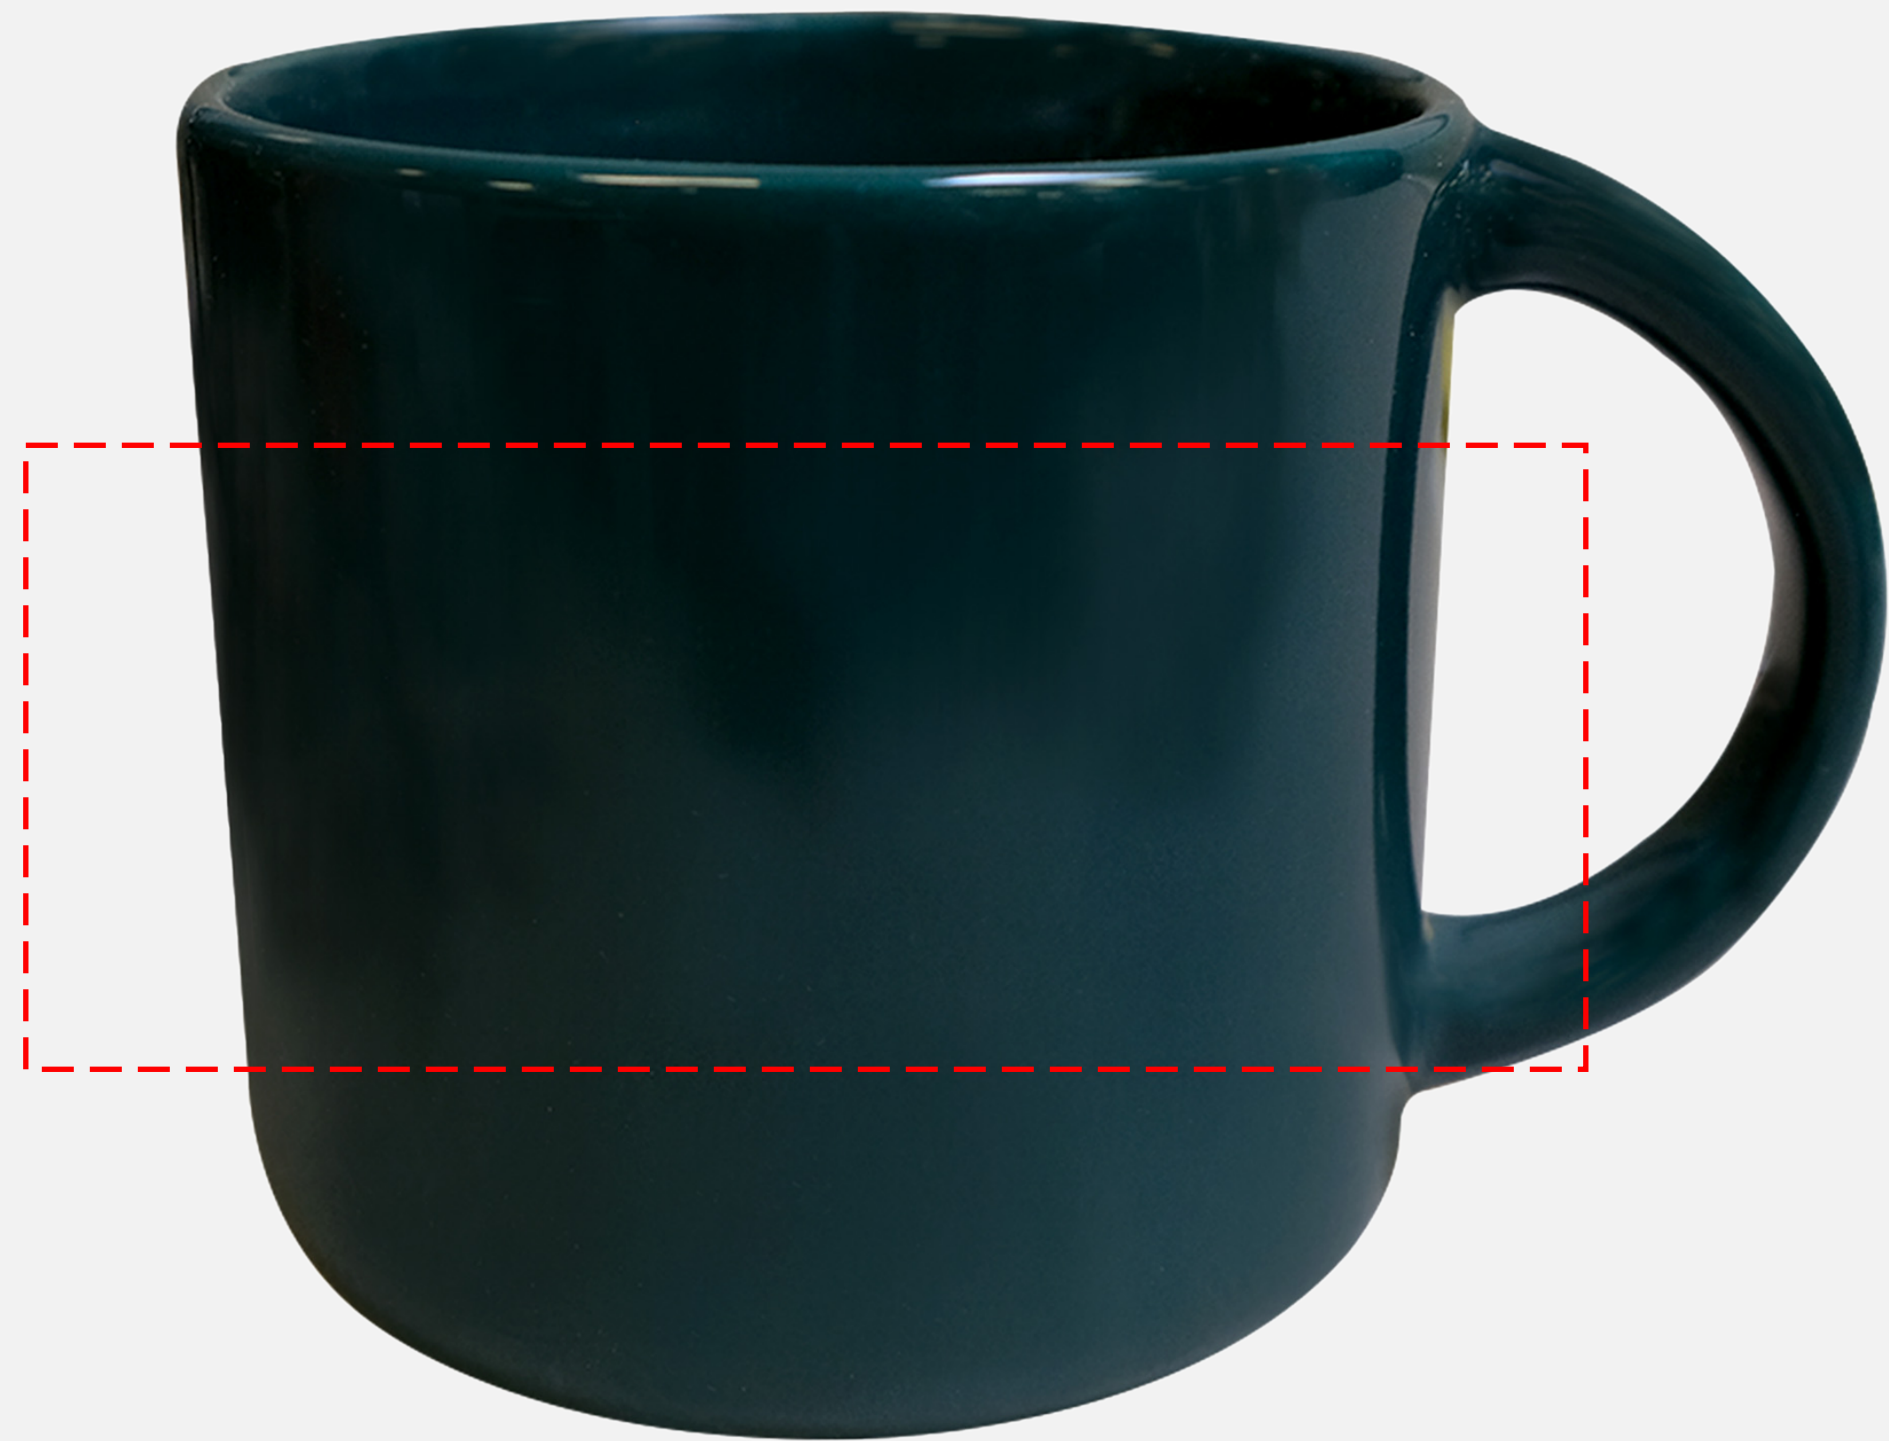

CM9023 | Luxluster 13.5 Fl Oz Mug

PO#

Product Size (inches):

3 1/2" H x 3 39/64" DIA

All Decoration Options

Screen Print 5" W x 2" H on Opposite Handle Centered

AquaMark 5" W x 2" H on Opposite Handle Centered

Full Color HD AquaMark 5" W x 2" H on Opposite Handle Centered

Maximum Number of Spot Imprint Colors: 1

Please note:

This virtual proof is not a printed sample of your artwork on our product.

The size and placement of the artwork may vary from this proof when printed.