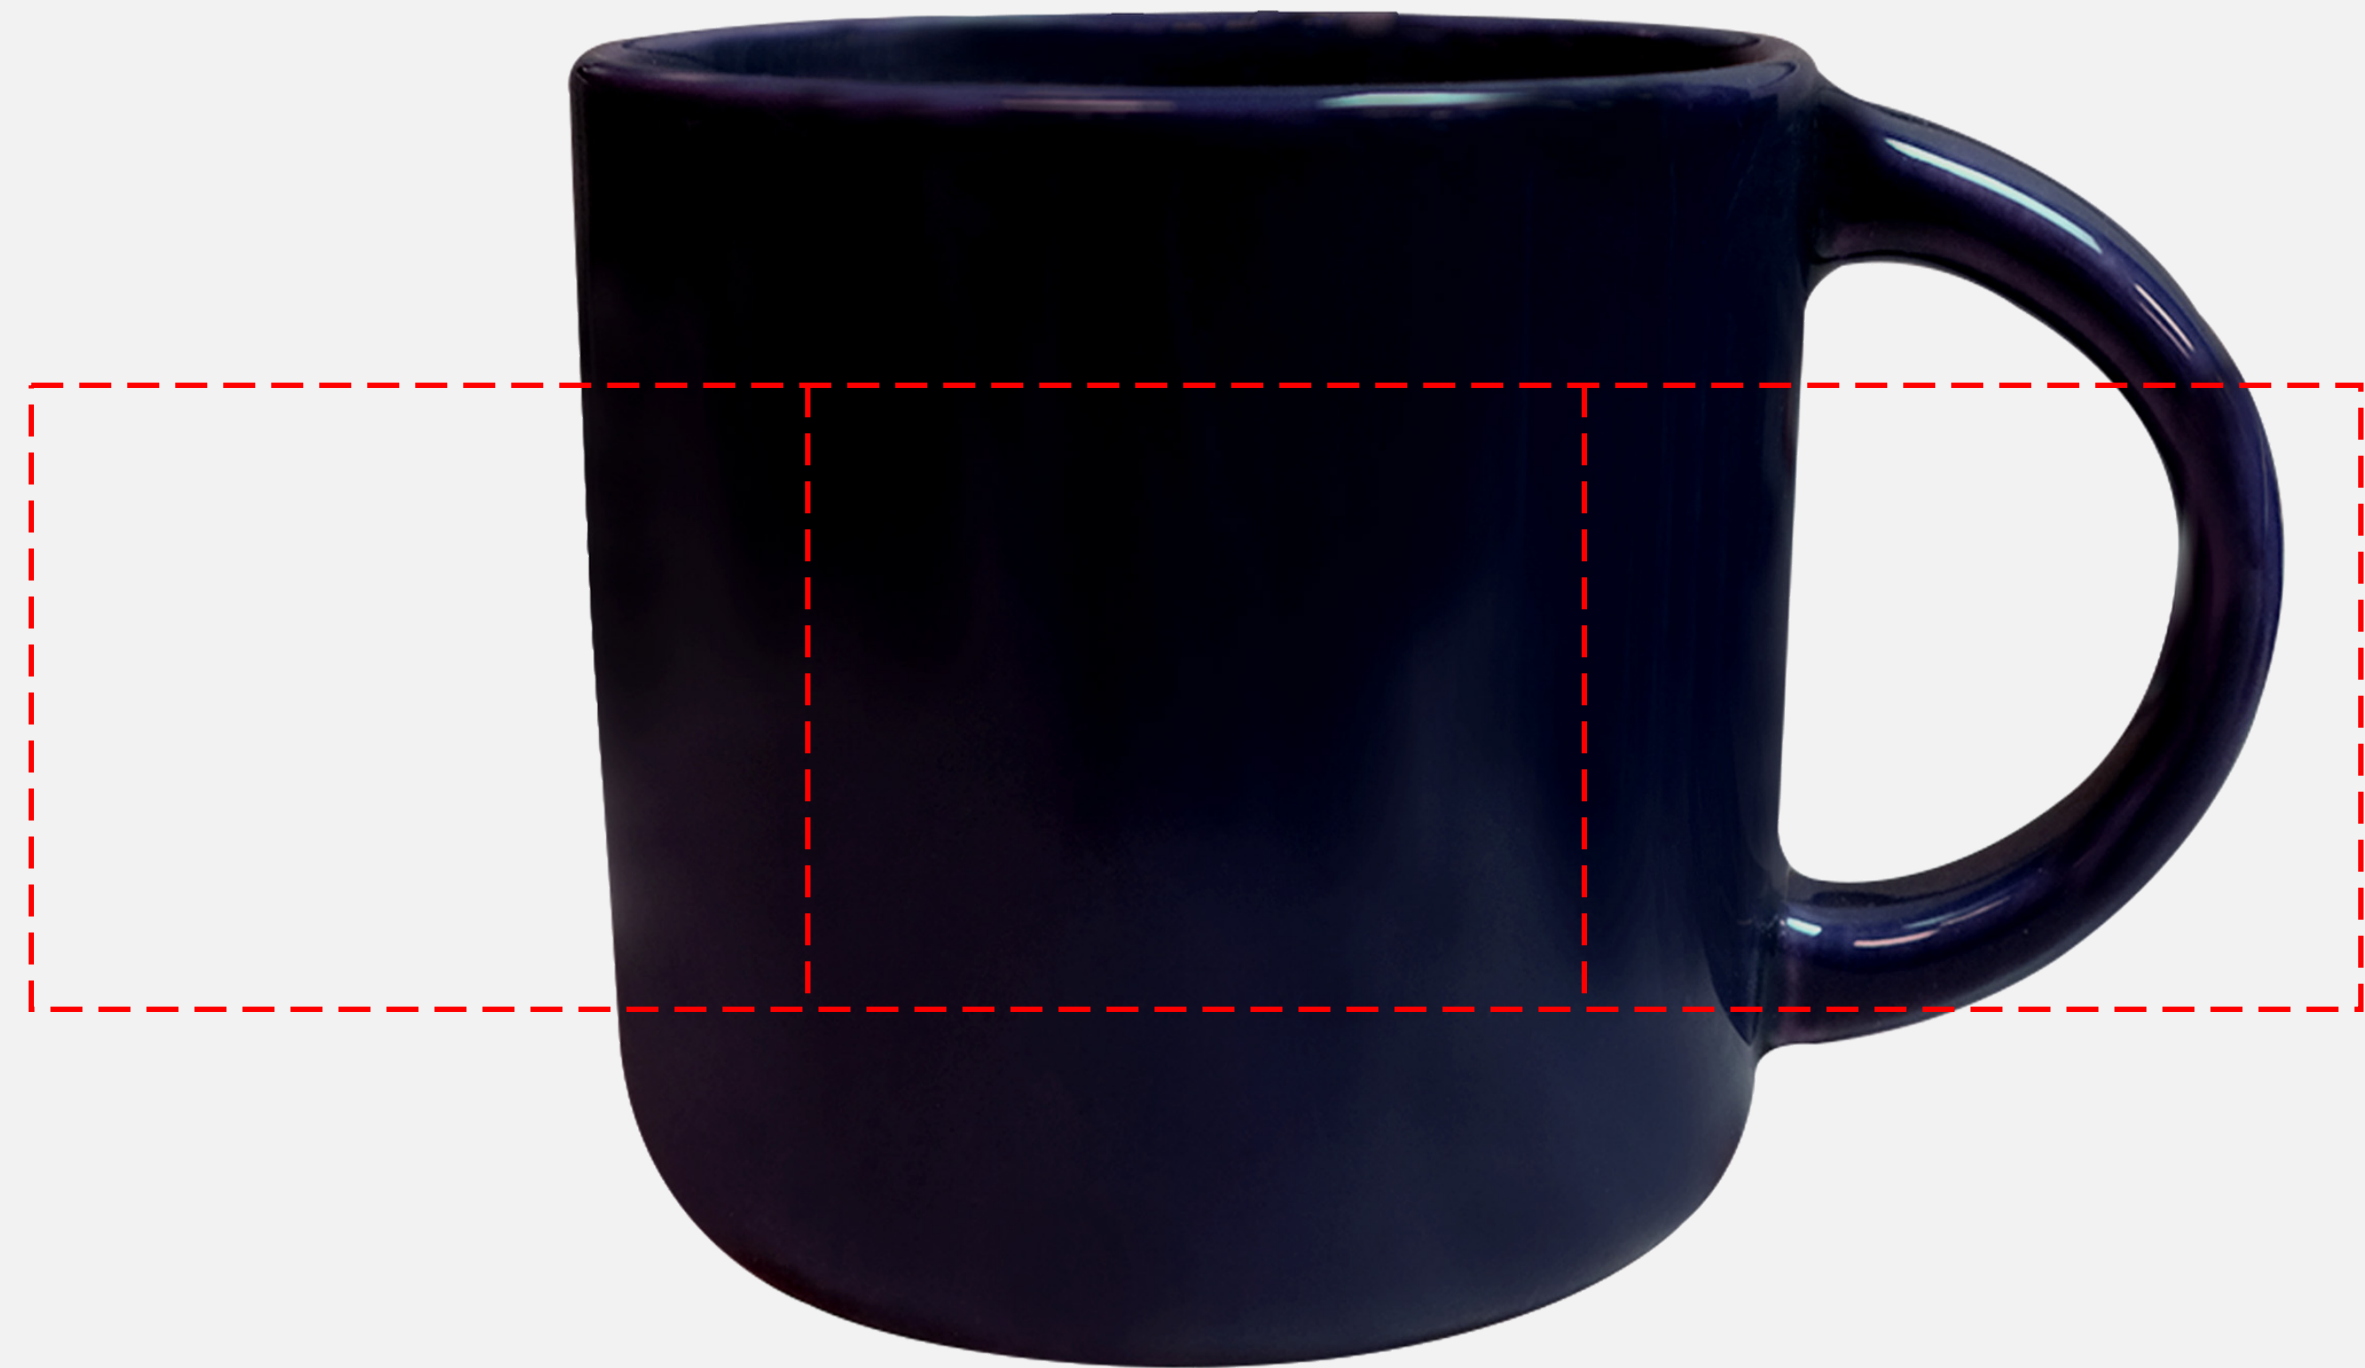

CM9023 | Luxluster 13.5 Fl Oz Mug

PO#

Product Size (inches):

3 1/2" H x 3 39/64" DIA

All Decoration Options

Screen Print 7.75" W x 2" H on Wraparound, Each Logo Cannot Exceed 2"W

Maximum Number of Spot Imprint Colors: 1

Please note:

This virtual proof is not a printed sample of your artwork on our product.
The size and placement of the artwork may vary from this proof when printed.