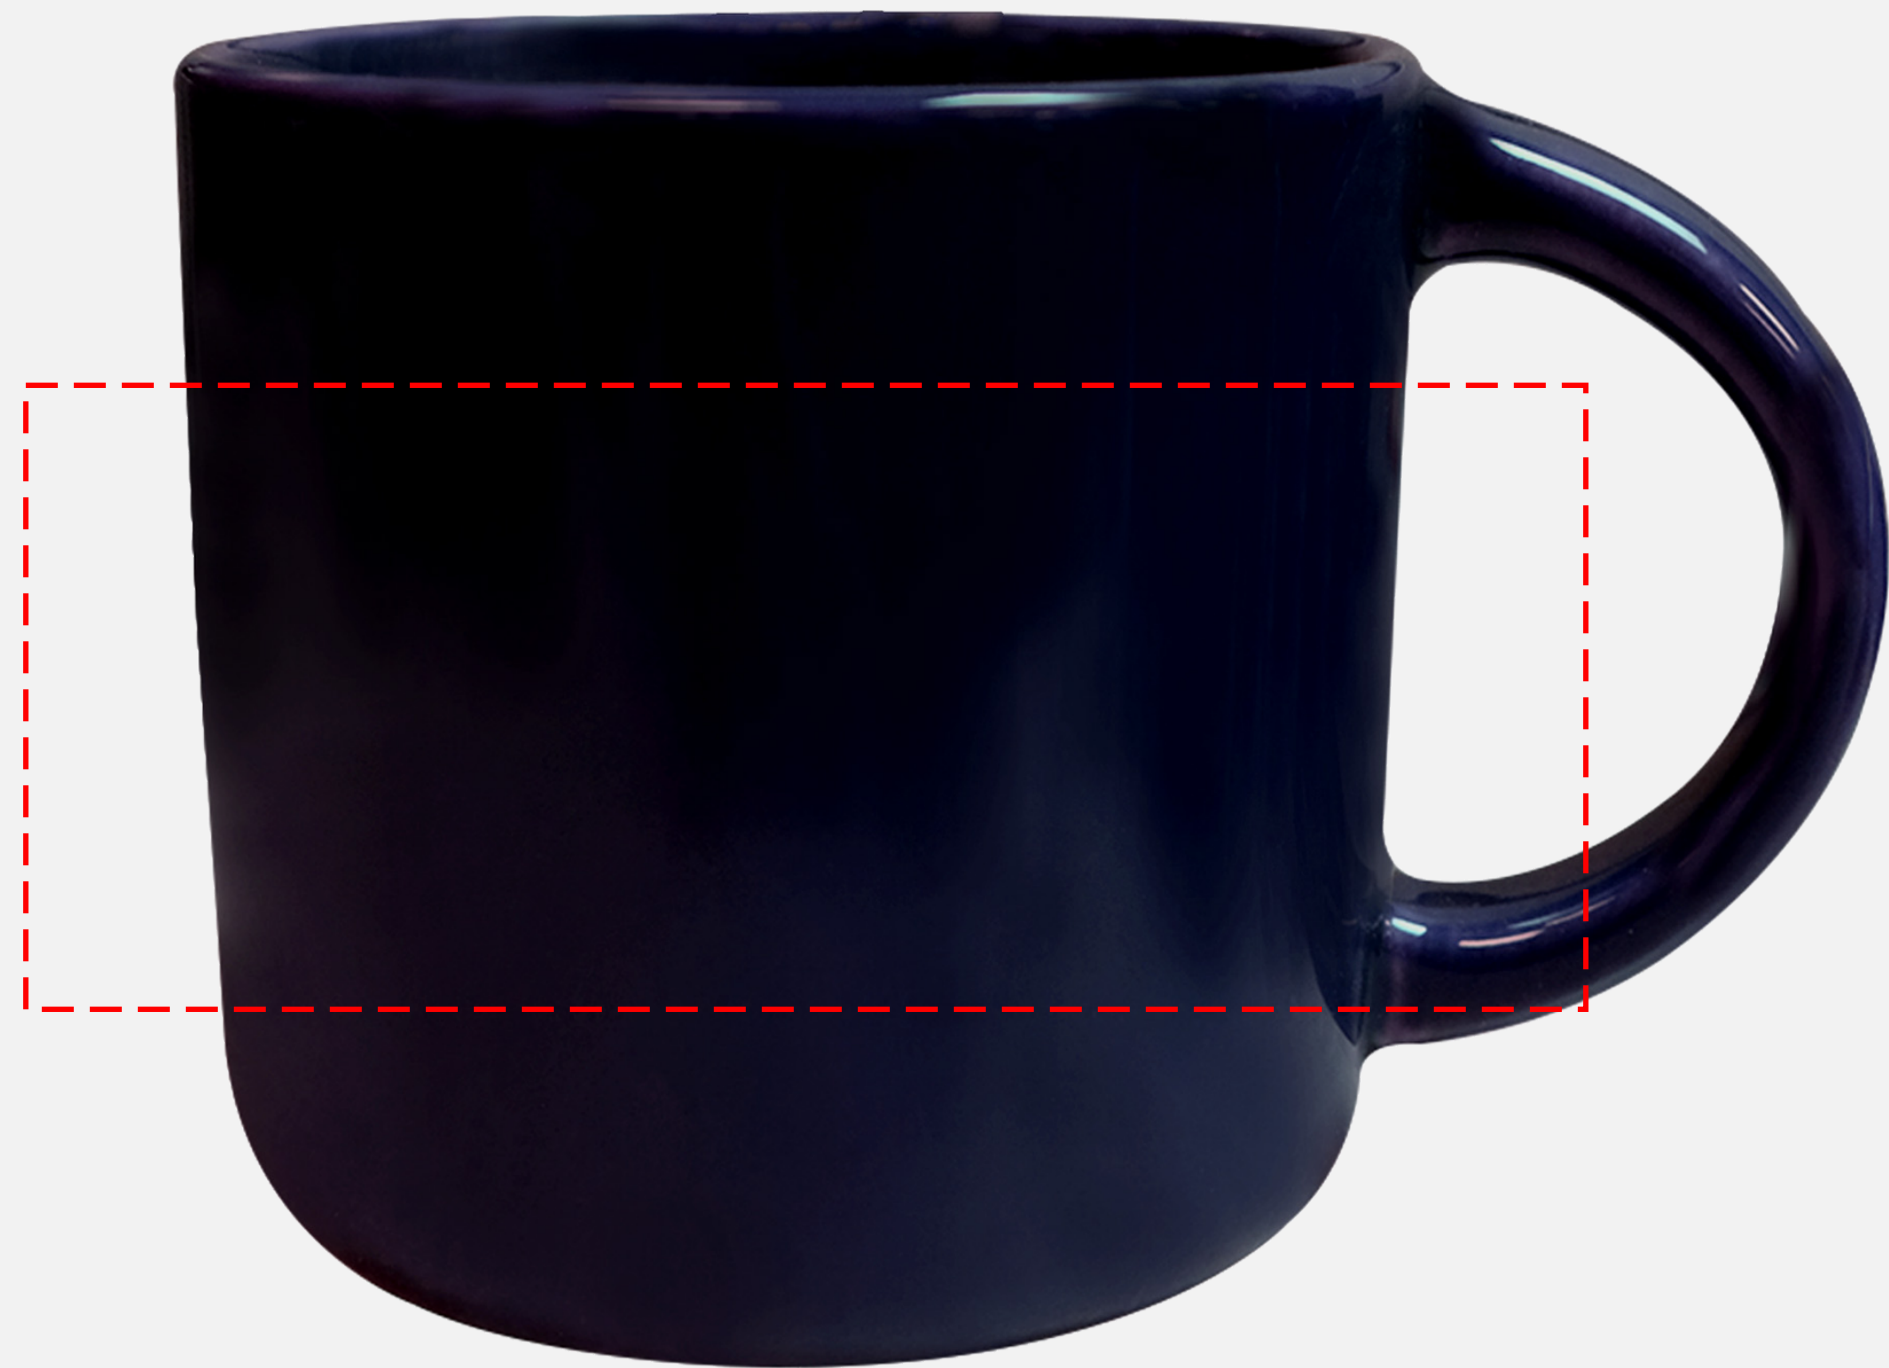

AquaMark 2" W x 2" H on Inboard Or Outboard Side Centered

Full Color HD AquaMark 2" W x 2" H on Inboard Or Outboard Side Centered

Maximum Number of Spot Imprint Colors: 1

Please note:

This virtual proof is not a printed sample of your artwork on our product.

AquaMark 2" W x 2" H on Inboard Or Outboard Side Centered

Full Color HD AquaMark 2" W x 2" H on Inboard Or Outboard Side Centered

Maximum Number of Spot Imprint Colors: 1

Please note:

This virtual proof is not a printed sample of your artwork on our product.
The size and placement of the artwork may vary from this proof when printed.

CM9023 | Luxluster 13.5 Fl Oz Mug

PO#

Product Size (inches):

3 1/2" H x 3 39/64" DIA

All Decoration Options

Screen Print 5" W x 2" H on Opposite Handle Centered

AquaMark 5" W x 2" H on Opposite Handle Centered

Full Color HD AquaMark 5" W x 2" H on Opposite Handle Centered

Maximum Number of Spot Imprint Colors: 1

Please note:

This virtual proof is not a printed sample of your artwork on our product.

The size and placement of the artwork may vary from this proof when printed.