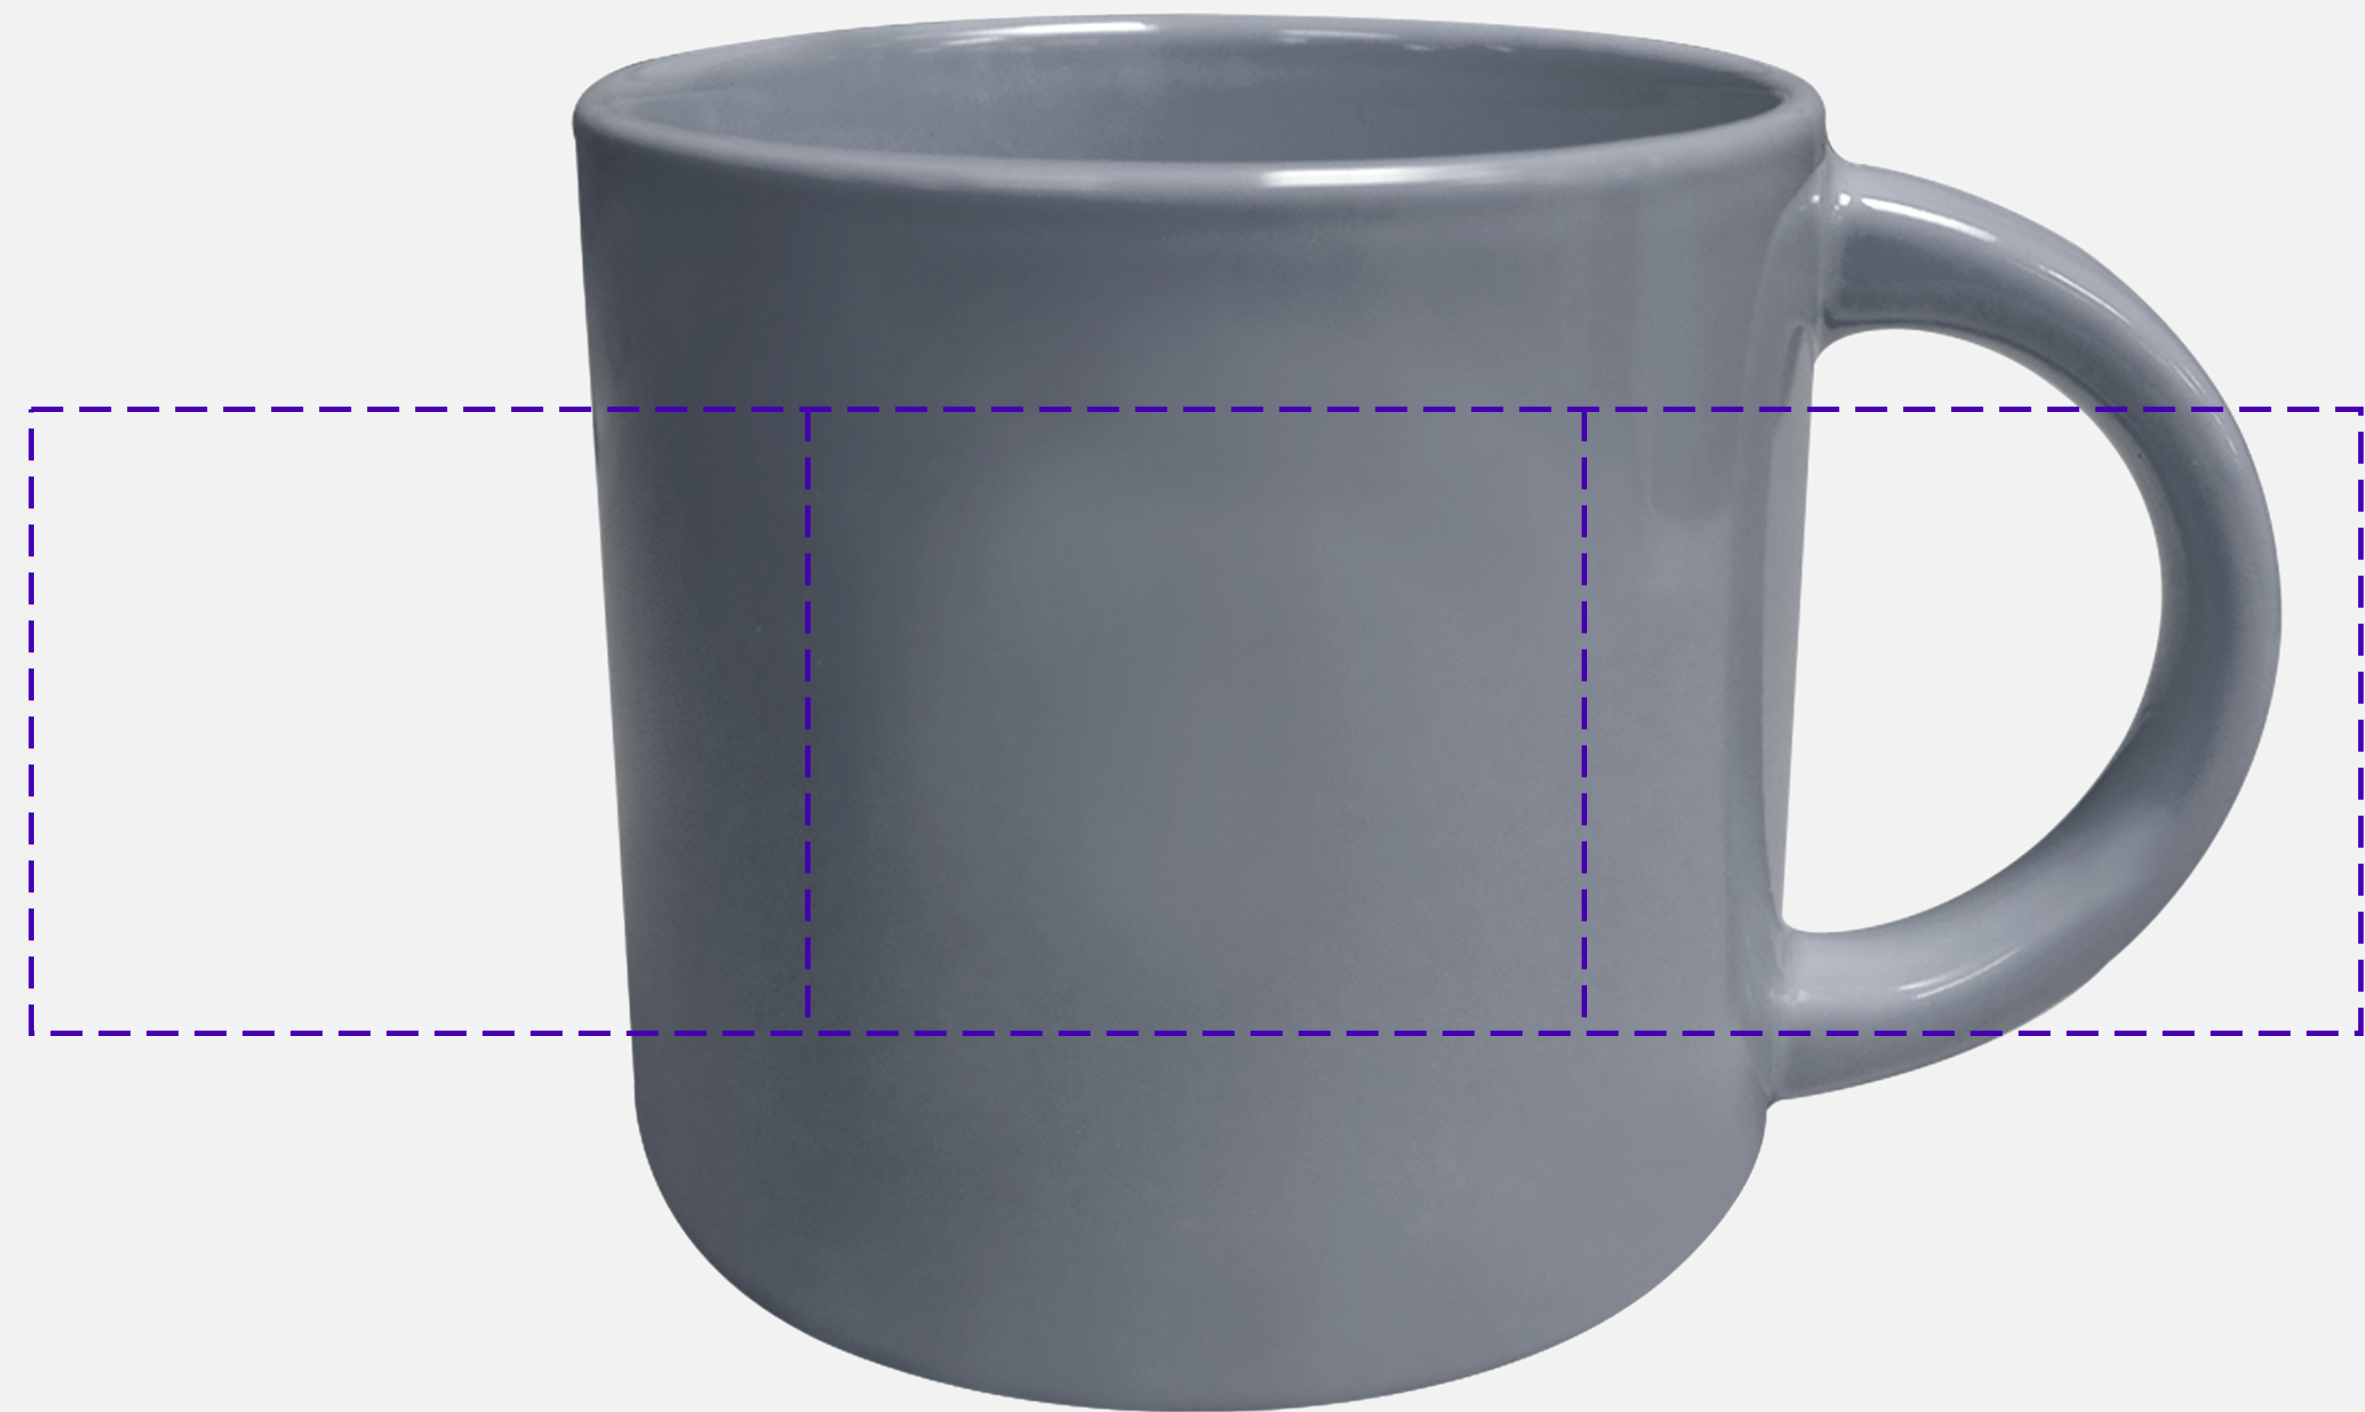

CM9023 | Luxluster 13.5 Fl Oz Mug

PO#

Product Size (inches):

3 1/2" H x 3 39/64" DIA

All Decoration Options

Screen Print 7.75" W x 2" H on Wraparound, Each Logo Cannot Exceed 2"W

Maximum Number of Spot Imprint Colors: 1

Please note:

This virtual proof is not a printed sample of your artwork on our product.
The size and placement of the artwork may vary from this proof when printed.