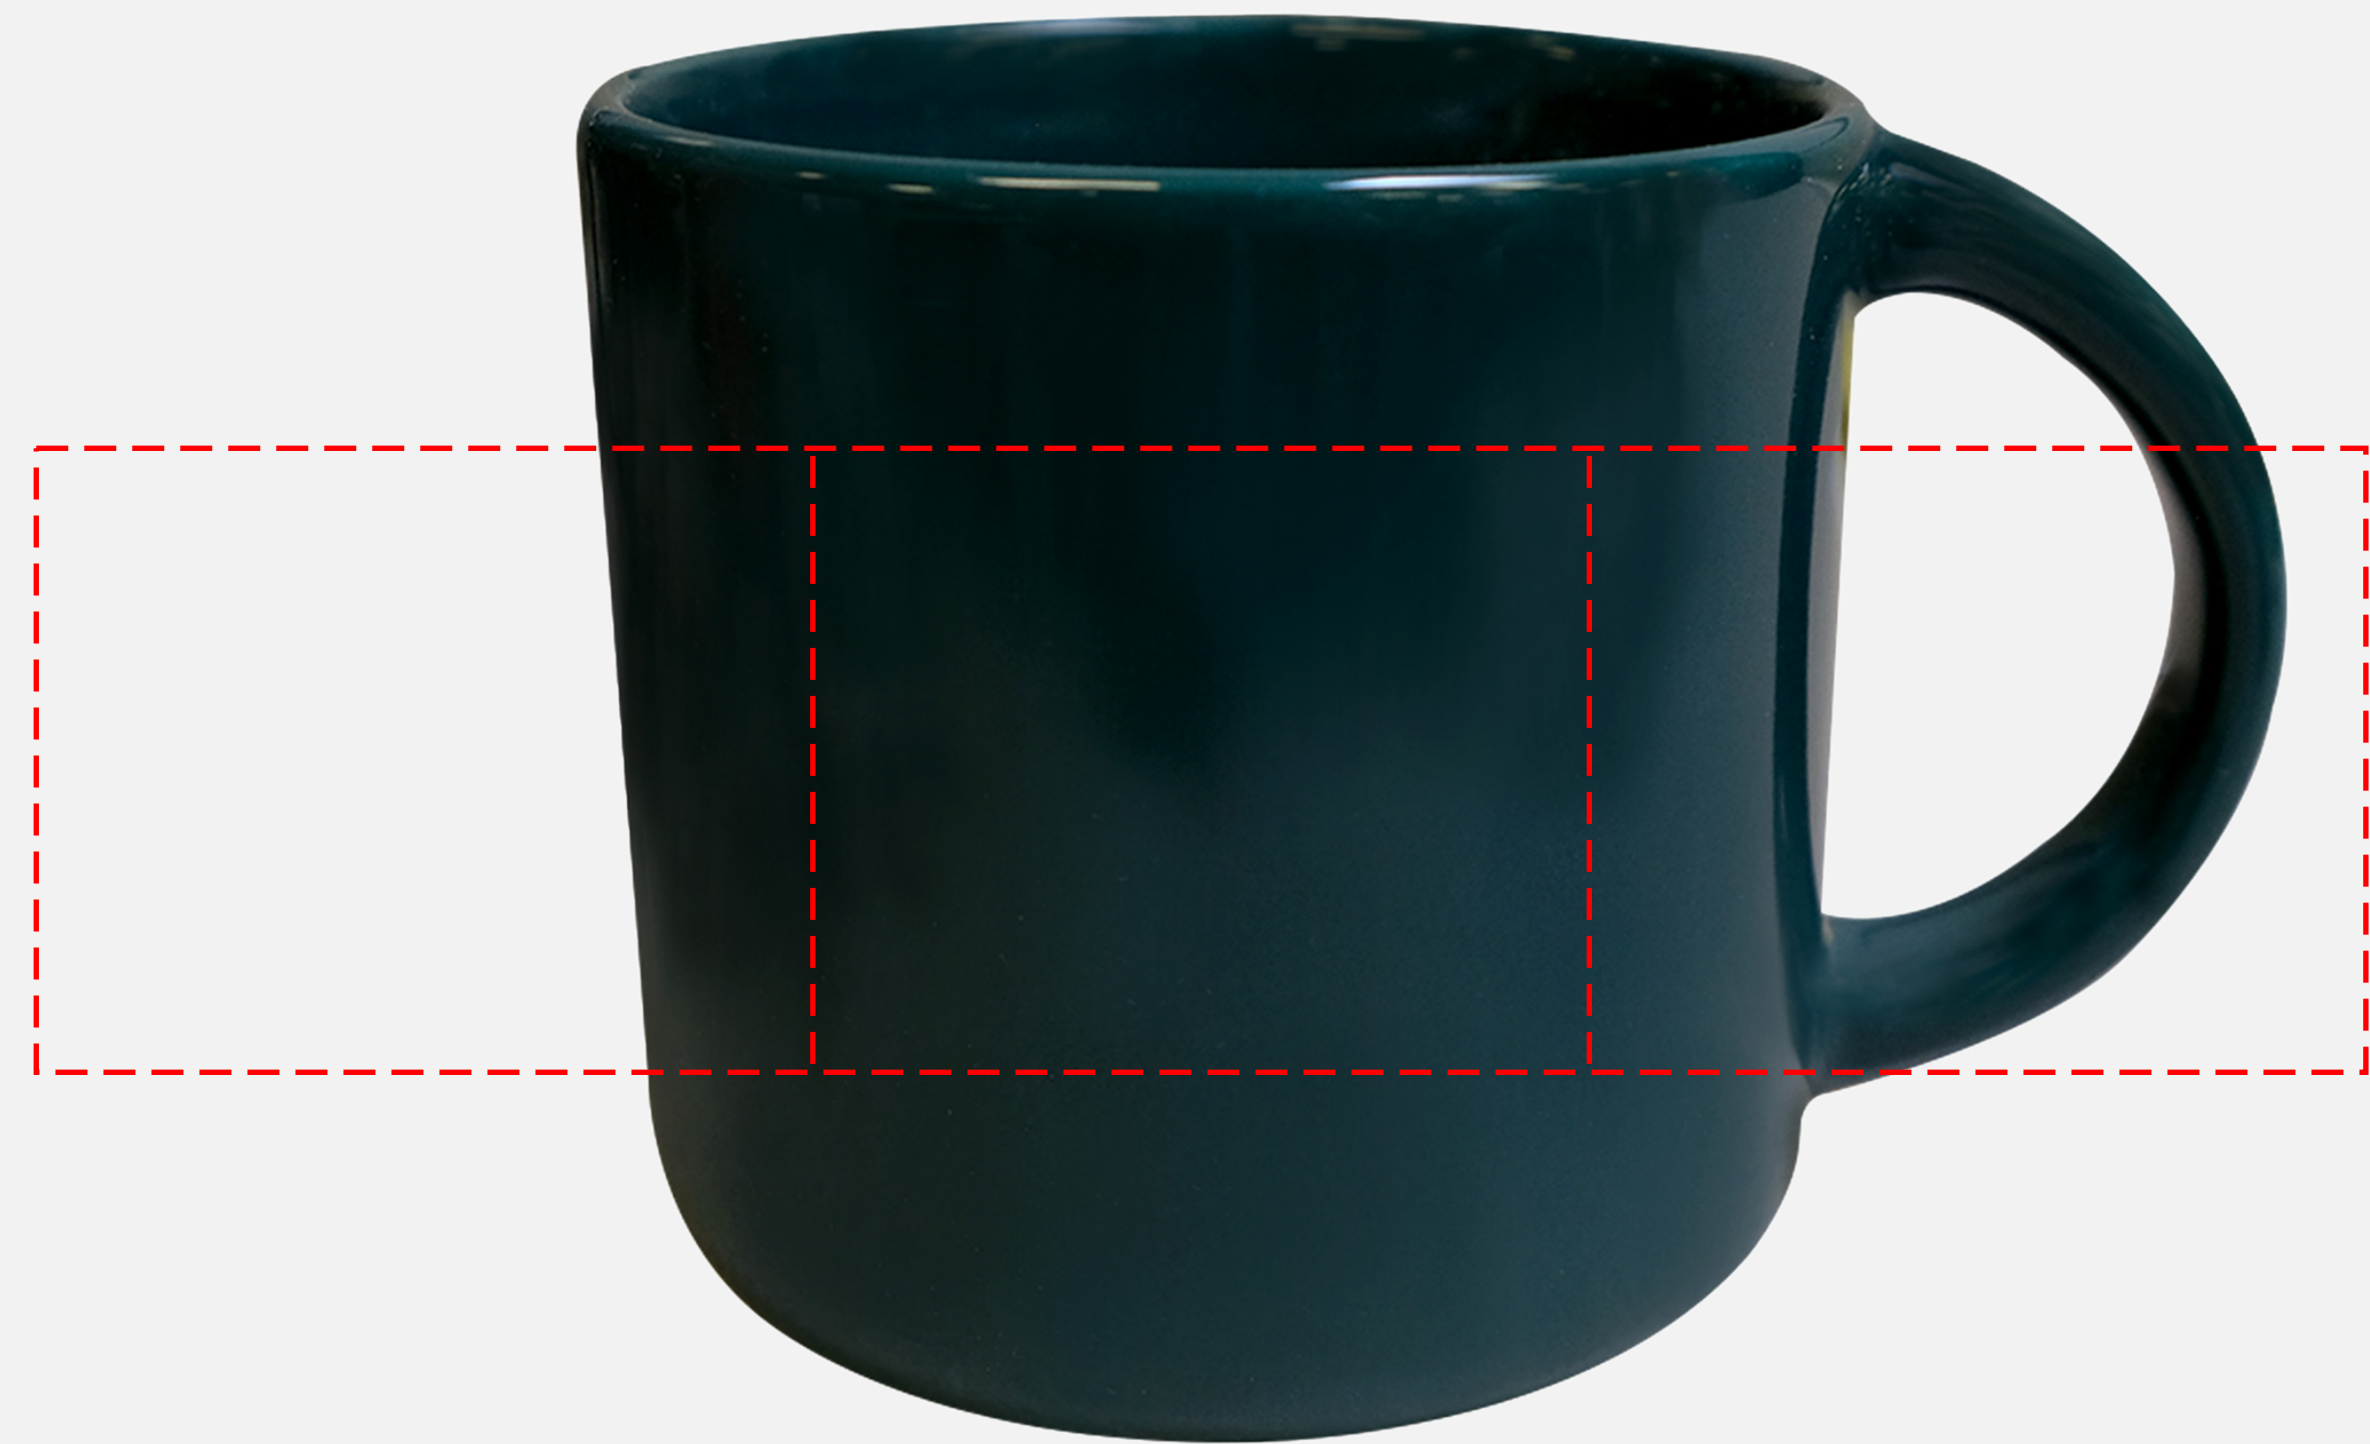

CM9023 | Luxluster 13.5 Fl Oz Mug

PO#

Product Size (inches):

3 1/2" H x 3 39/64" DIA

All Decoration Options

Screen Print 7.75" W x 2" H on Wraparound, Each Logo Cannot Exceed 2"W

Maximum Number of Spot Imprint Colors: 1

Please note:

This virtual proof is not a printed sample of your artwork on our product.
The size and placement of the artwork may vary from this proof when printed.