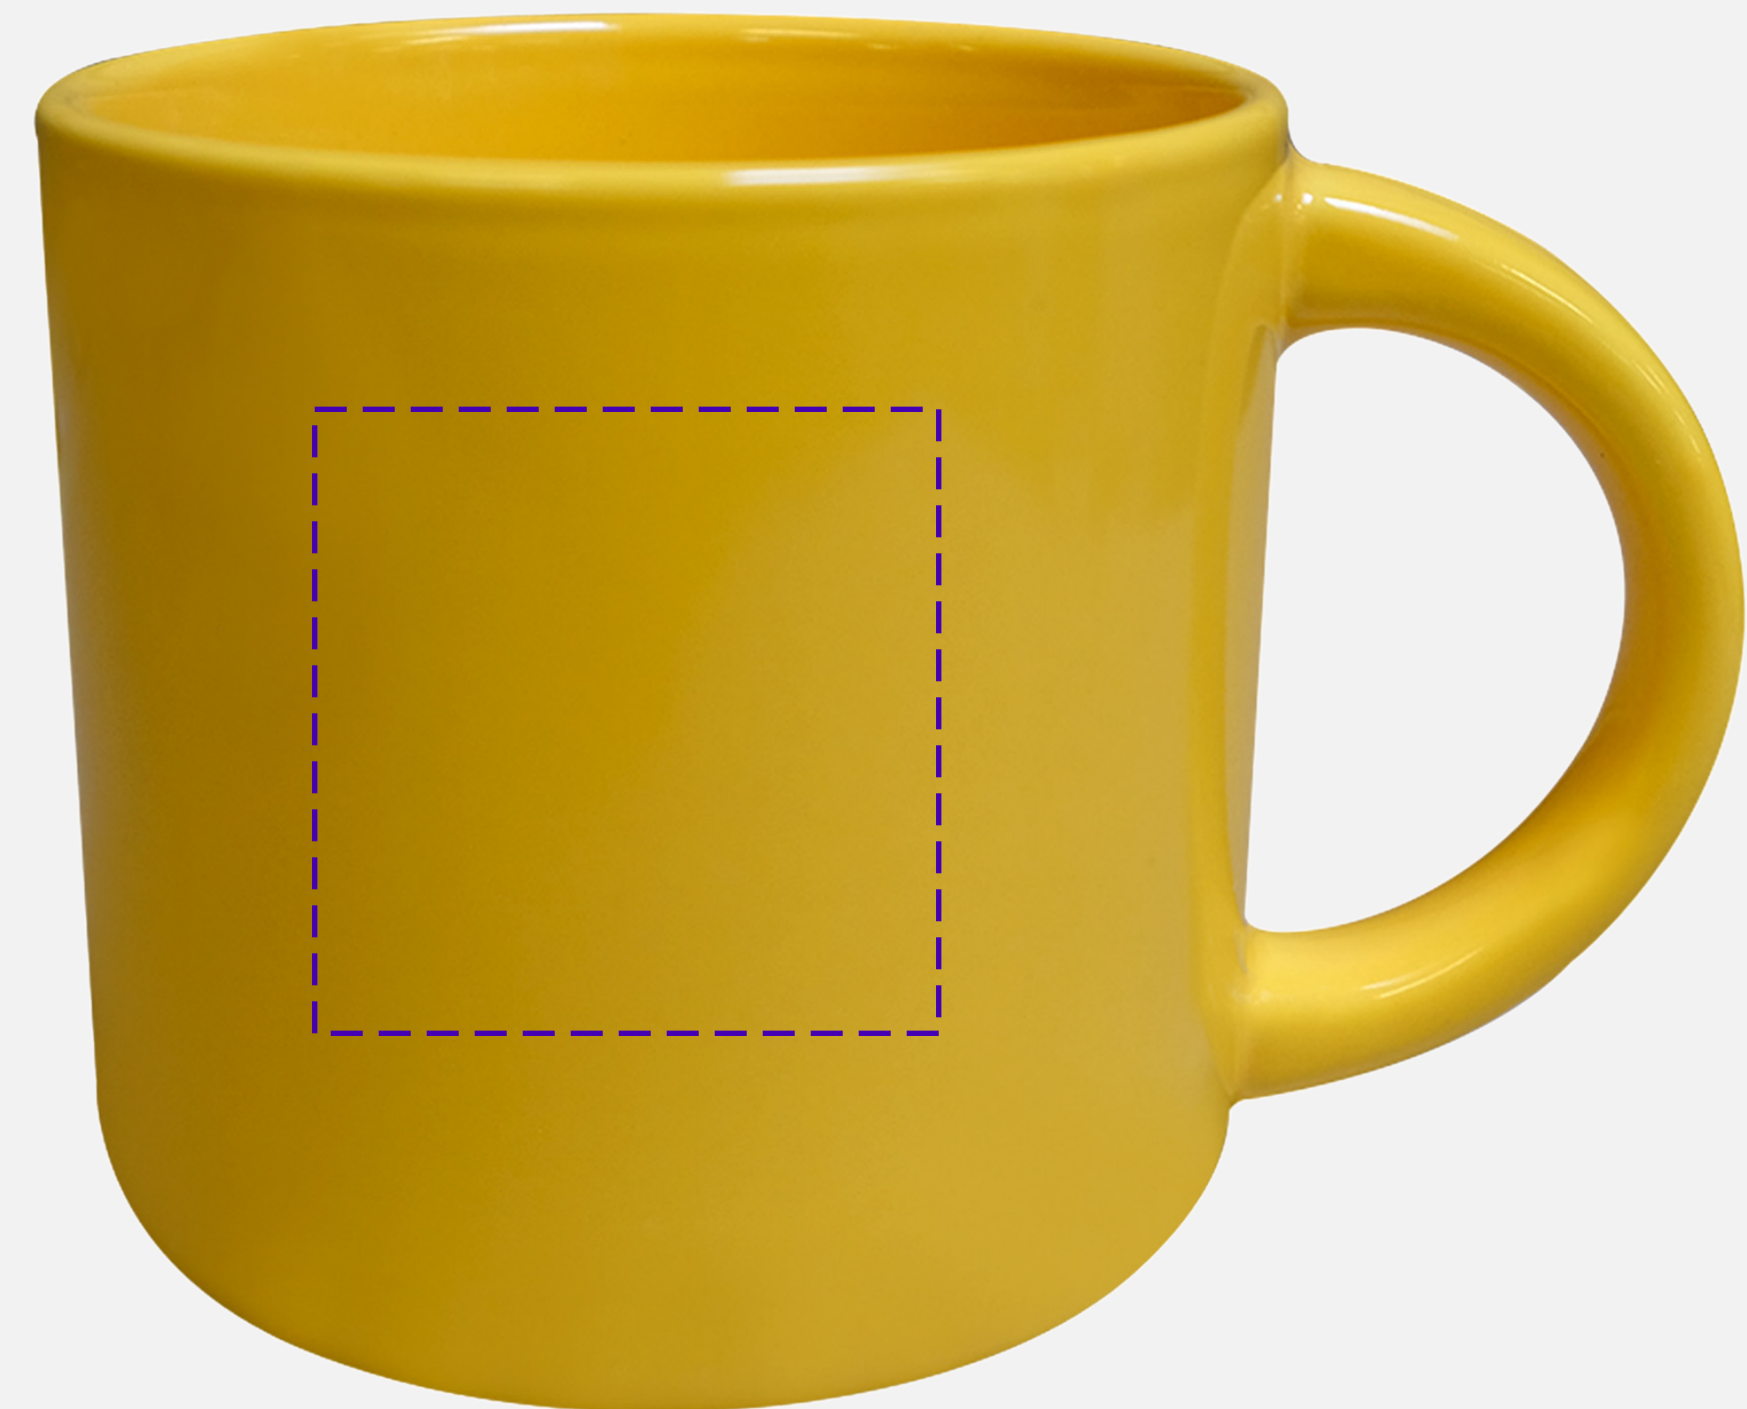

3 1/2" H x 3 39/64" DIA

Standard Decoration:

Screen Print On Inboard Side

All Decoration Options

Screen Print 2" W x 2" H on Inboard Or Outboard Side Centered

AquaMark 2" W x 2" H on Inboard Or Outboard Side Centered

Full Color HD AquaMark 2" W x 2" H on Inboard Or Outboard Side Centered

Maximum Number of Spot Imprint Colors: 1

Please note:

This virtual proof is not a printed sample of your artwork on our product.

The size and placement of the artwork may vary from this proof when printed.