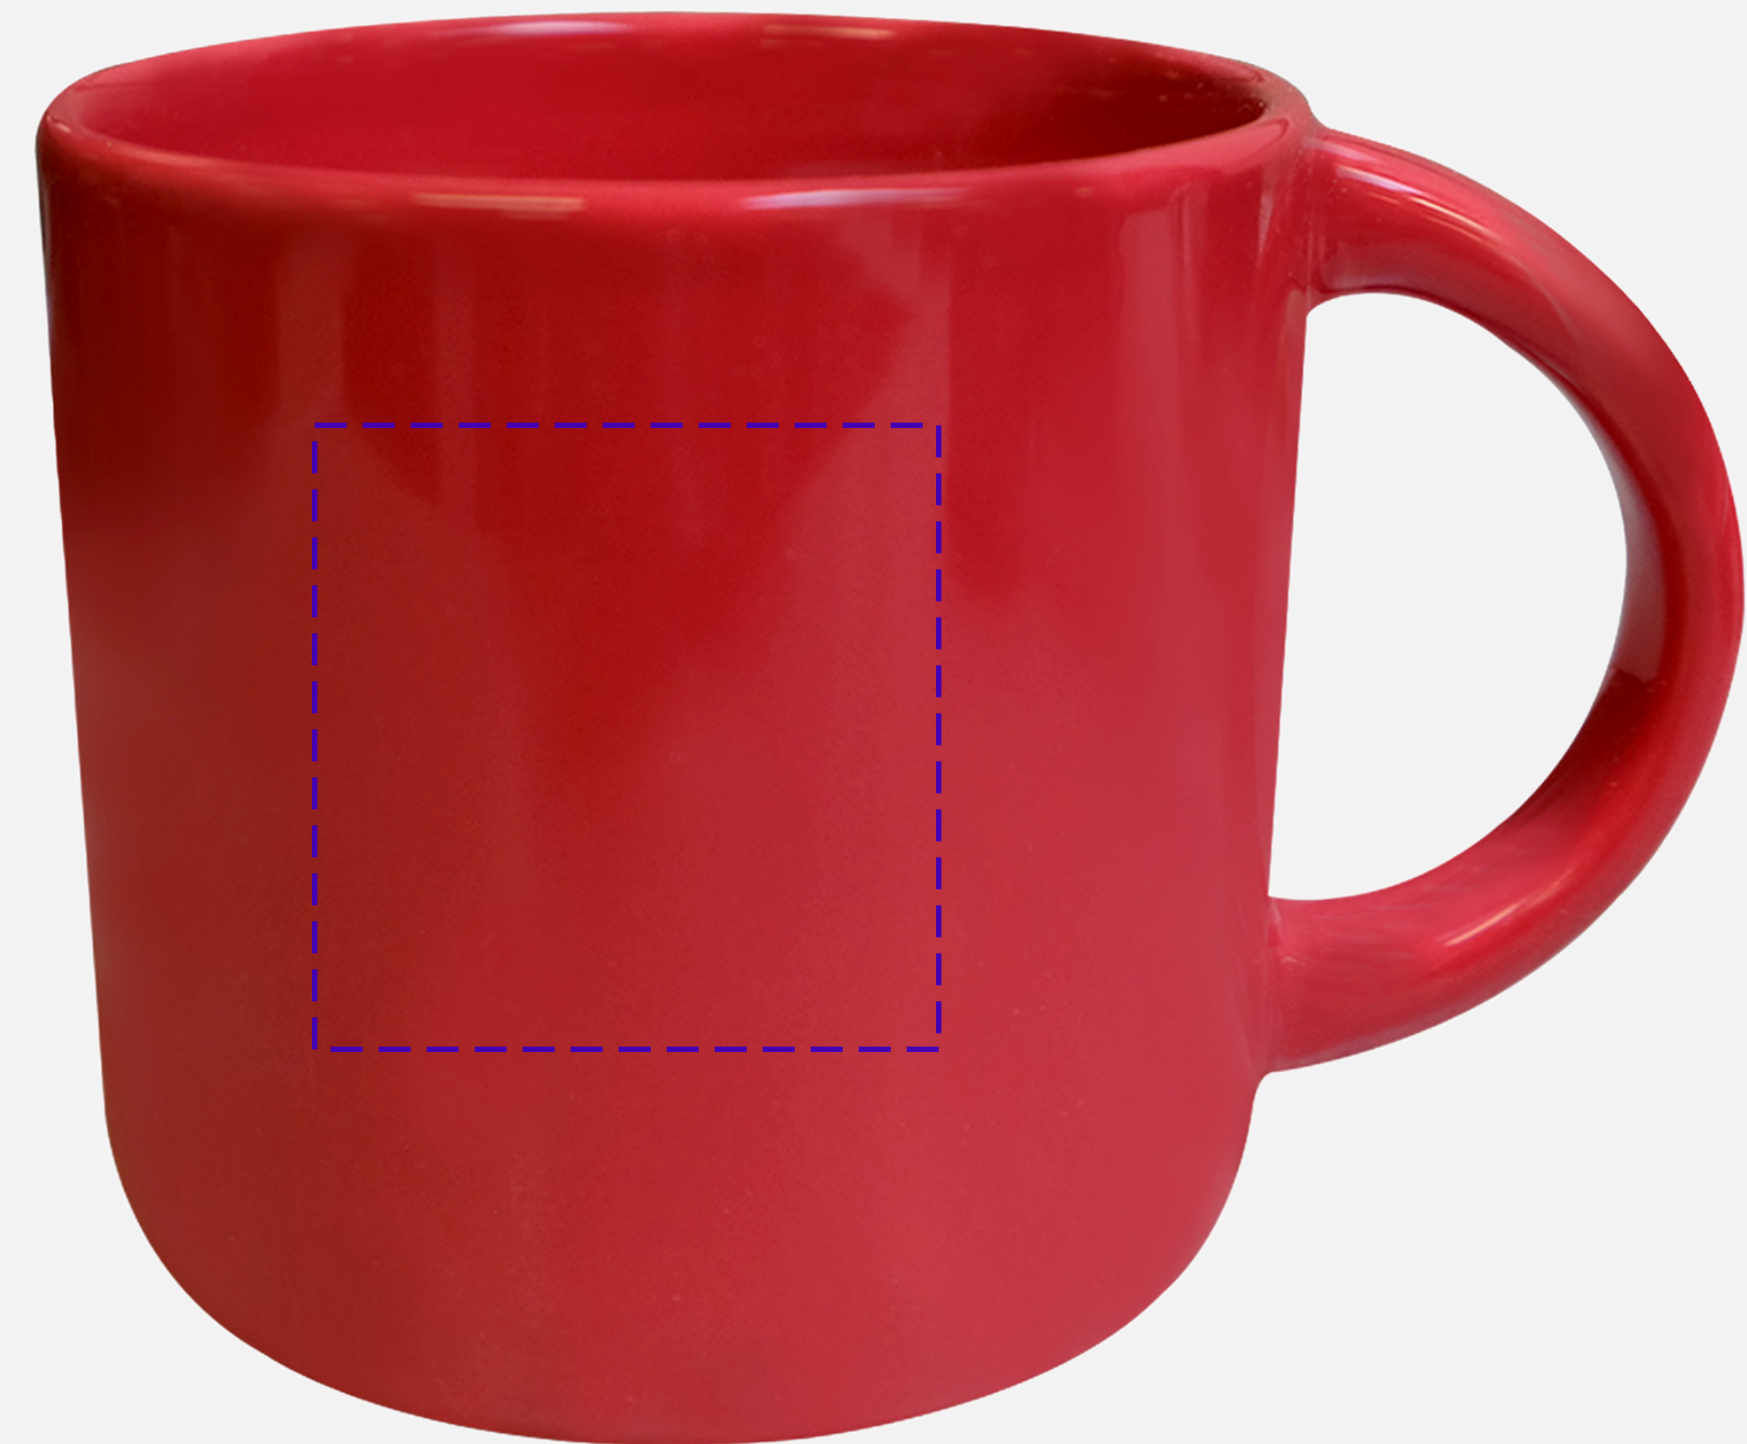

AquaMark 2" W x 2" H on Inboard Or Outboard Side Centered

Full Color HD AquaMark 2" W x 2" H on Inboard Or Outboard Side Centered

Maximum Number of Spot Imprint Colors: 1

Please note:

This virtual proof is not a printed sample of your artwork on our product.

AquaMark 5" W x 2" H on Opposite Handle Centered

Full Color HD AquaMark 5" W x 2" H on Opposite Handle Centered

Maximum Number of Spot Imprint Colors: 1

Please note:

This virtual proof is not a printed sample of your artwork on our product.

3 1/2" H x 3 39/64" DIA

Standard Decoration:

Screen Print On Inboard Side

All Decoration Options

Screen Print 2" W x 2" H on Inboard Or Outboard Side Centered

AquaMark 2" W x 2" H on Inboard Or Outboard Side Centered

Full Color HD AquaMark 2" W x 2" H on Inboard Or Outboard Side Centered

Maximum Number of Spot Imprint Colors: 1

Please note:

This virtual proof is not a printed sample of your artwork on our product.

The size and placement of the artwork may vary from this proof when printed.