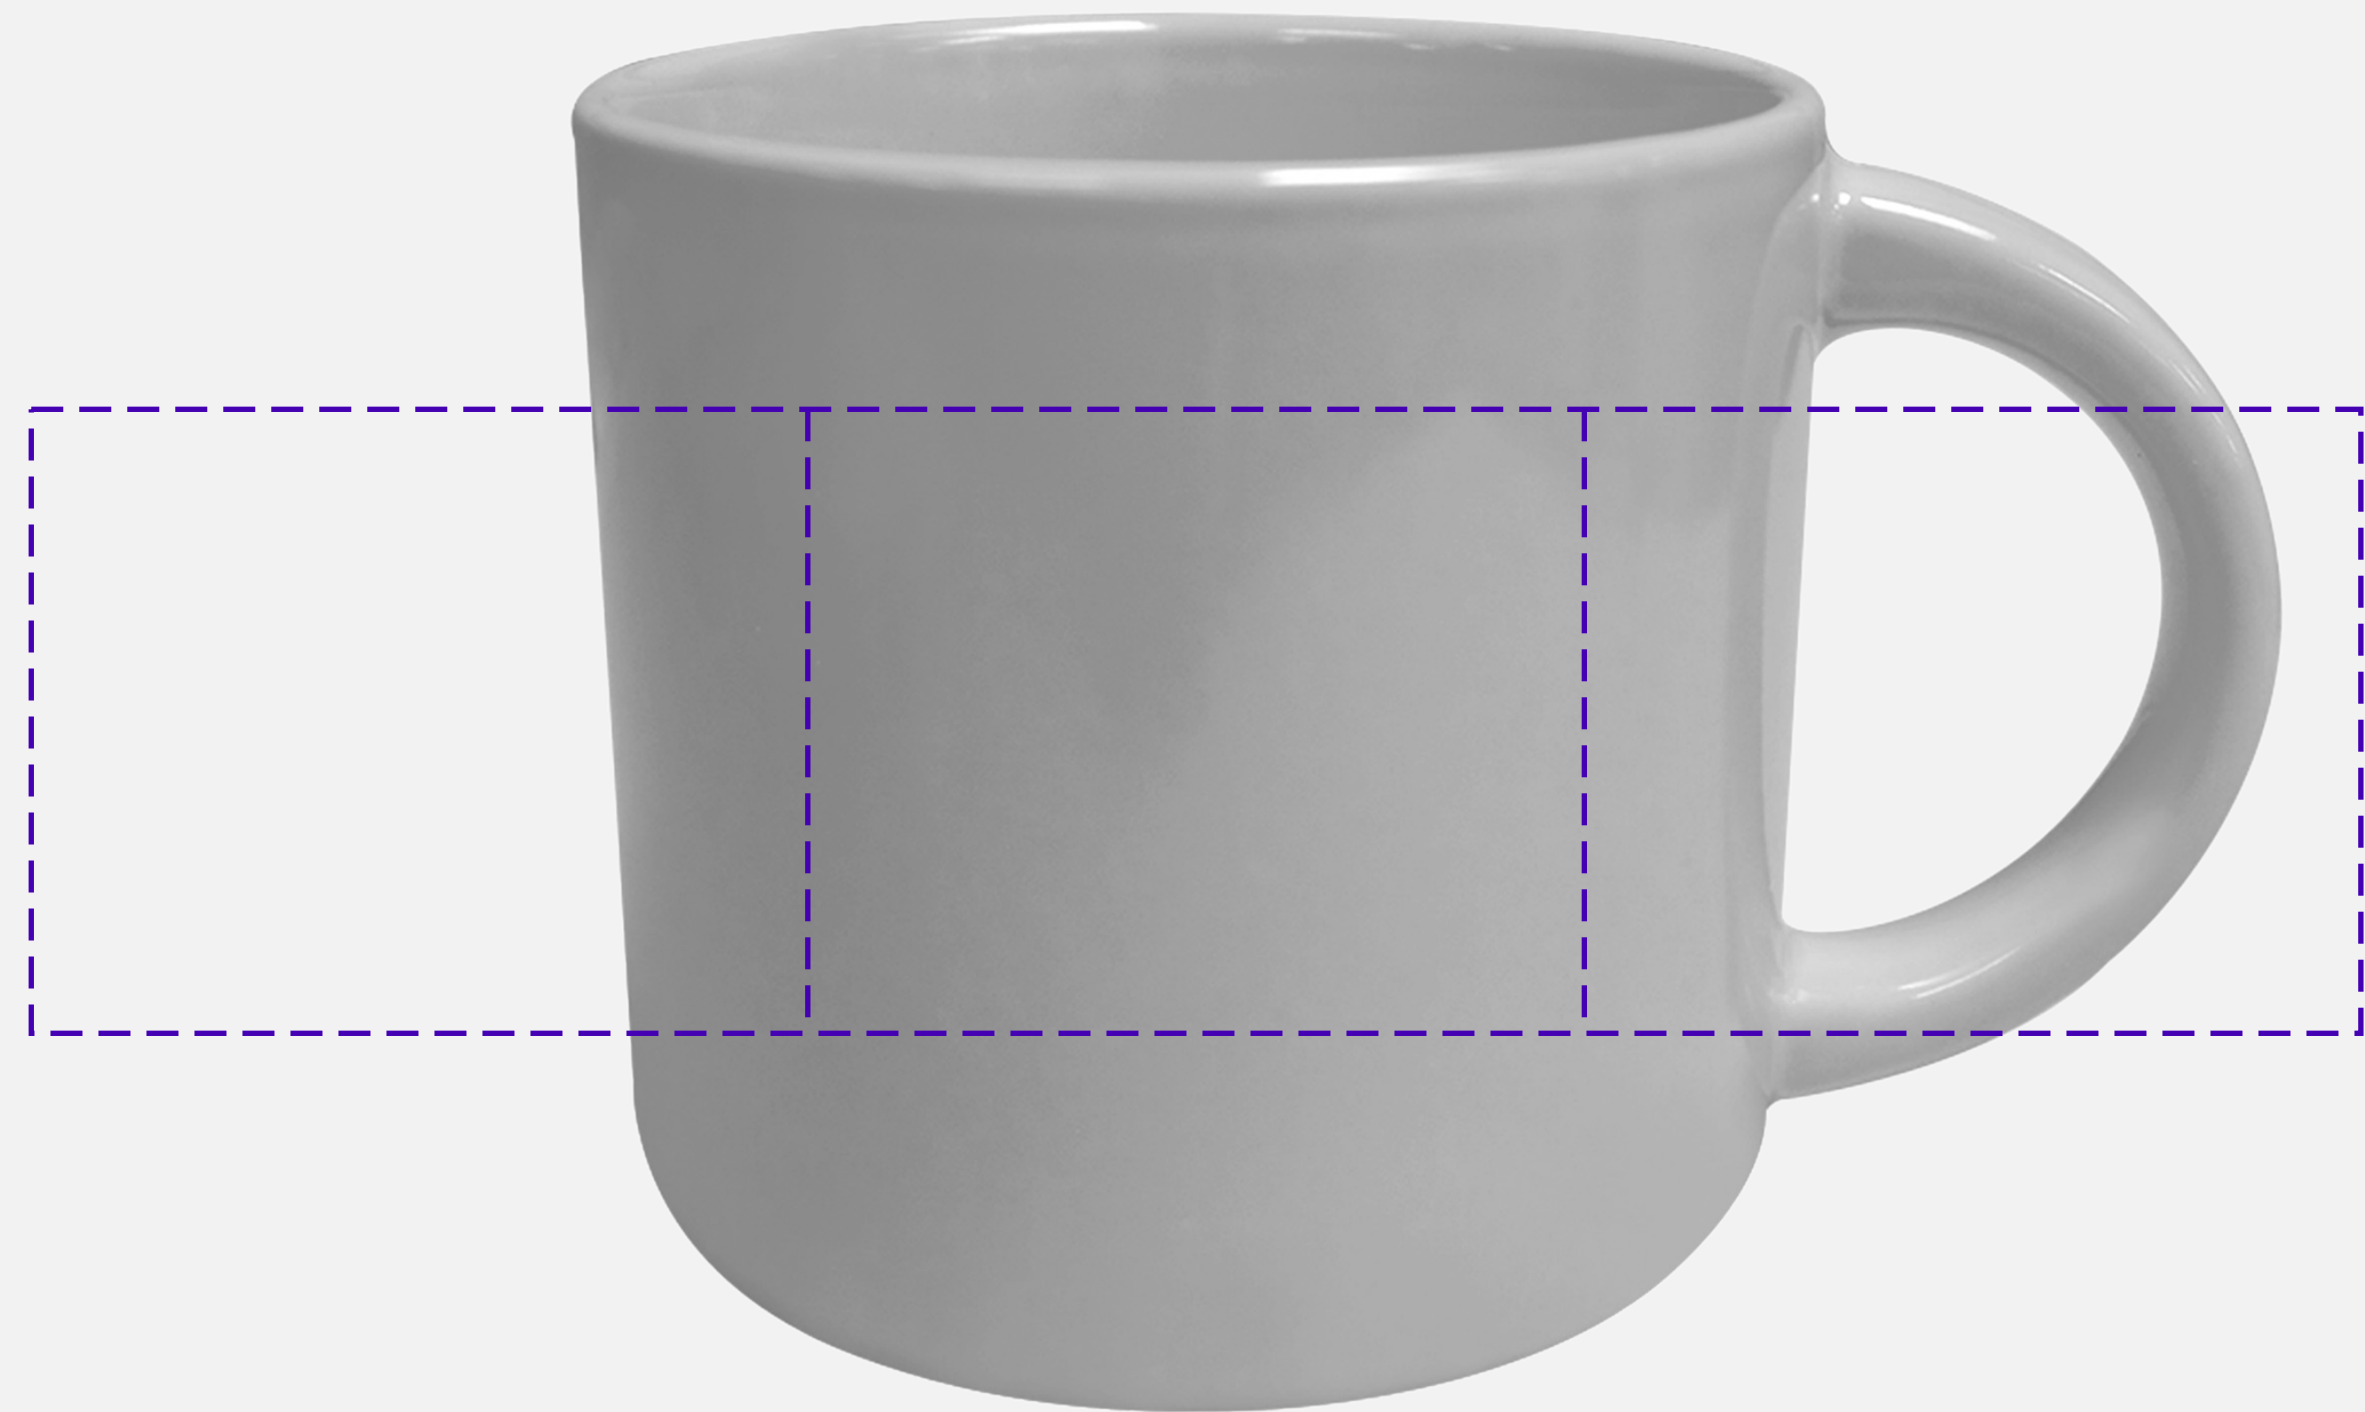

CM9023 | Luxluster 13.5 Fl Oz Mug

PO#

Product Size (inches):

3 1/2" H x 3 39/64" DIA

All Decoration Options

Screen Print 5" W x 2" H on Opposite Handle Centered

AquaMark 5" W x 2" H on Opposite Handle Centered

Full Color HD AquaMark 5" W x 2" H on Opposite Handle Centered

Maximum Number of Spot Imprint Colors: 1

Please note:

This virtual proof is not a printed sample of your artwork on our product.

The size and placement of the artwork may vary from this proof when printed.

CM9023 | Luxluster 13.5 Fl Oz Mug

PO#

Product Size (inches):

3 1/2" H x 3 39/64" DIA

All Decoration Options

Screen Print 7.75" W x 2" H on Wraparound, Each Logo Cannot Exceed 2"W

Maximum Number of Spot Imprint Colors: 1