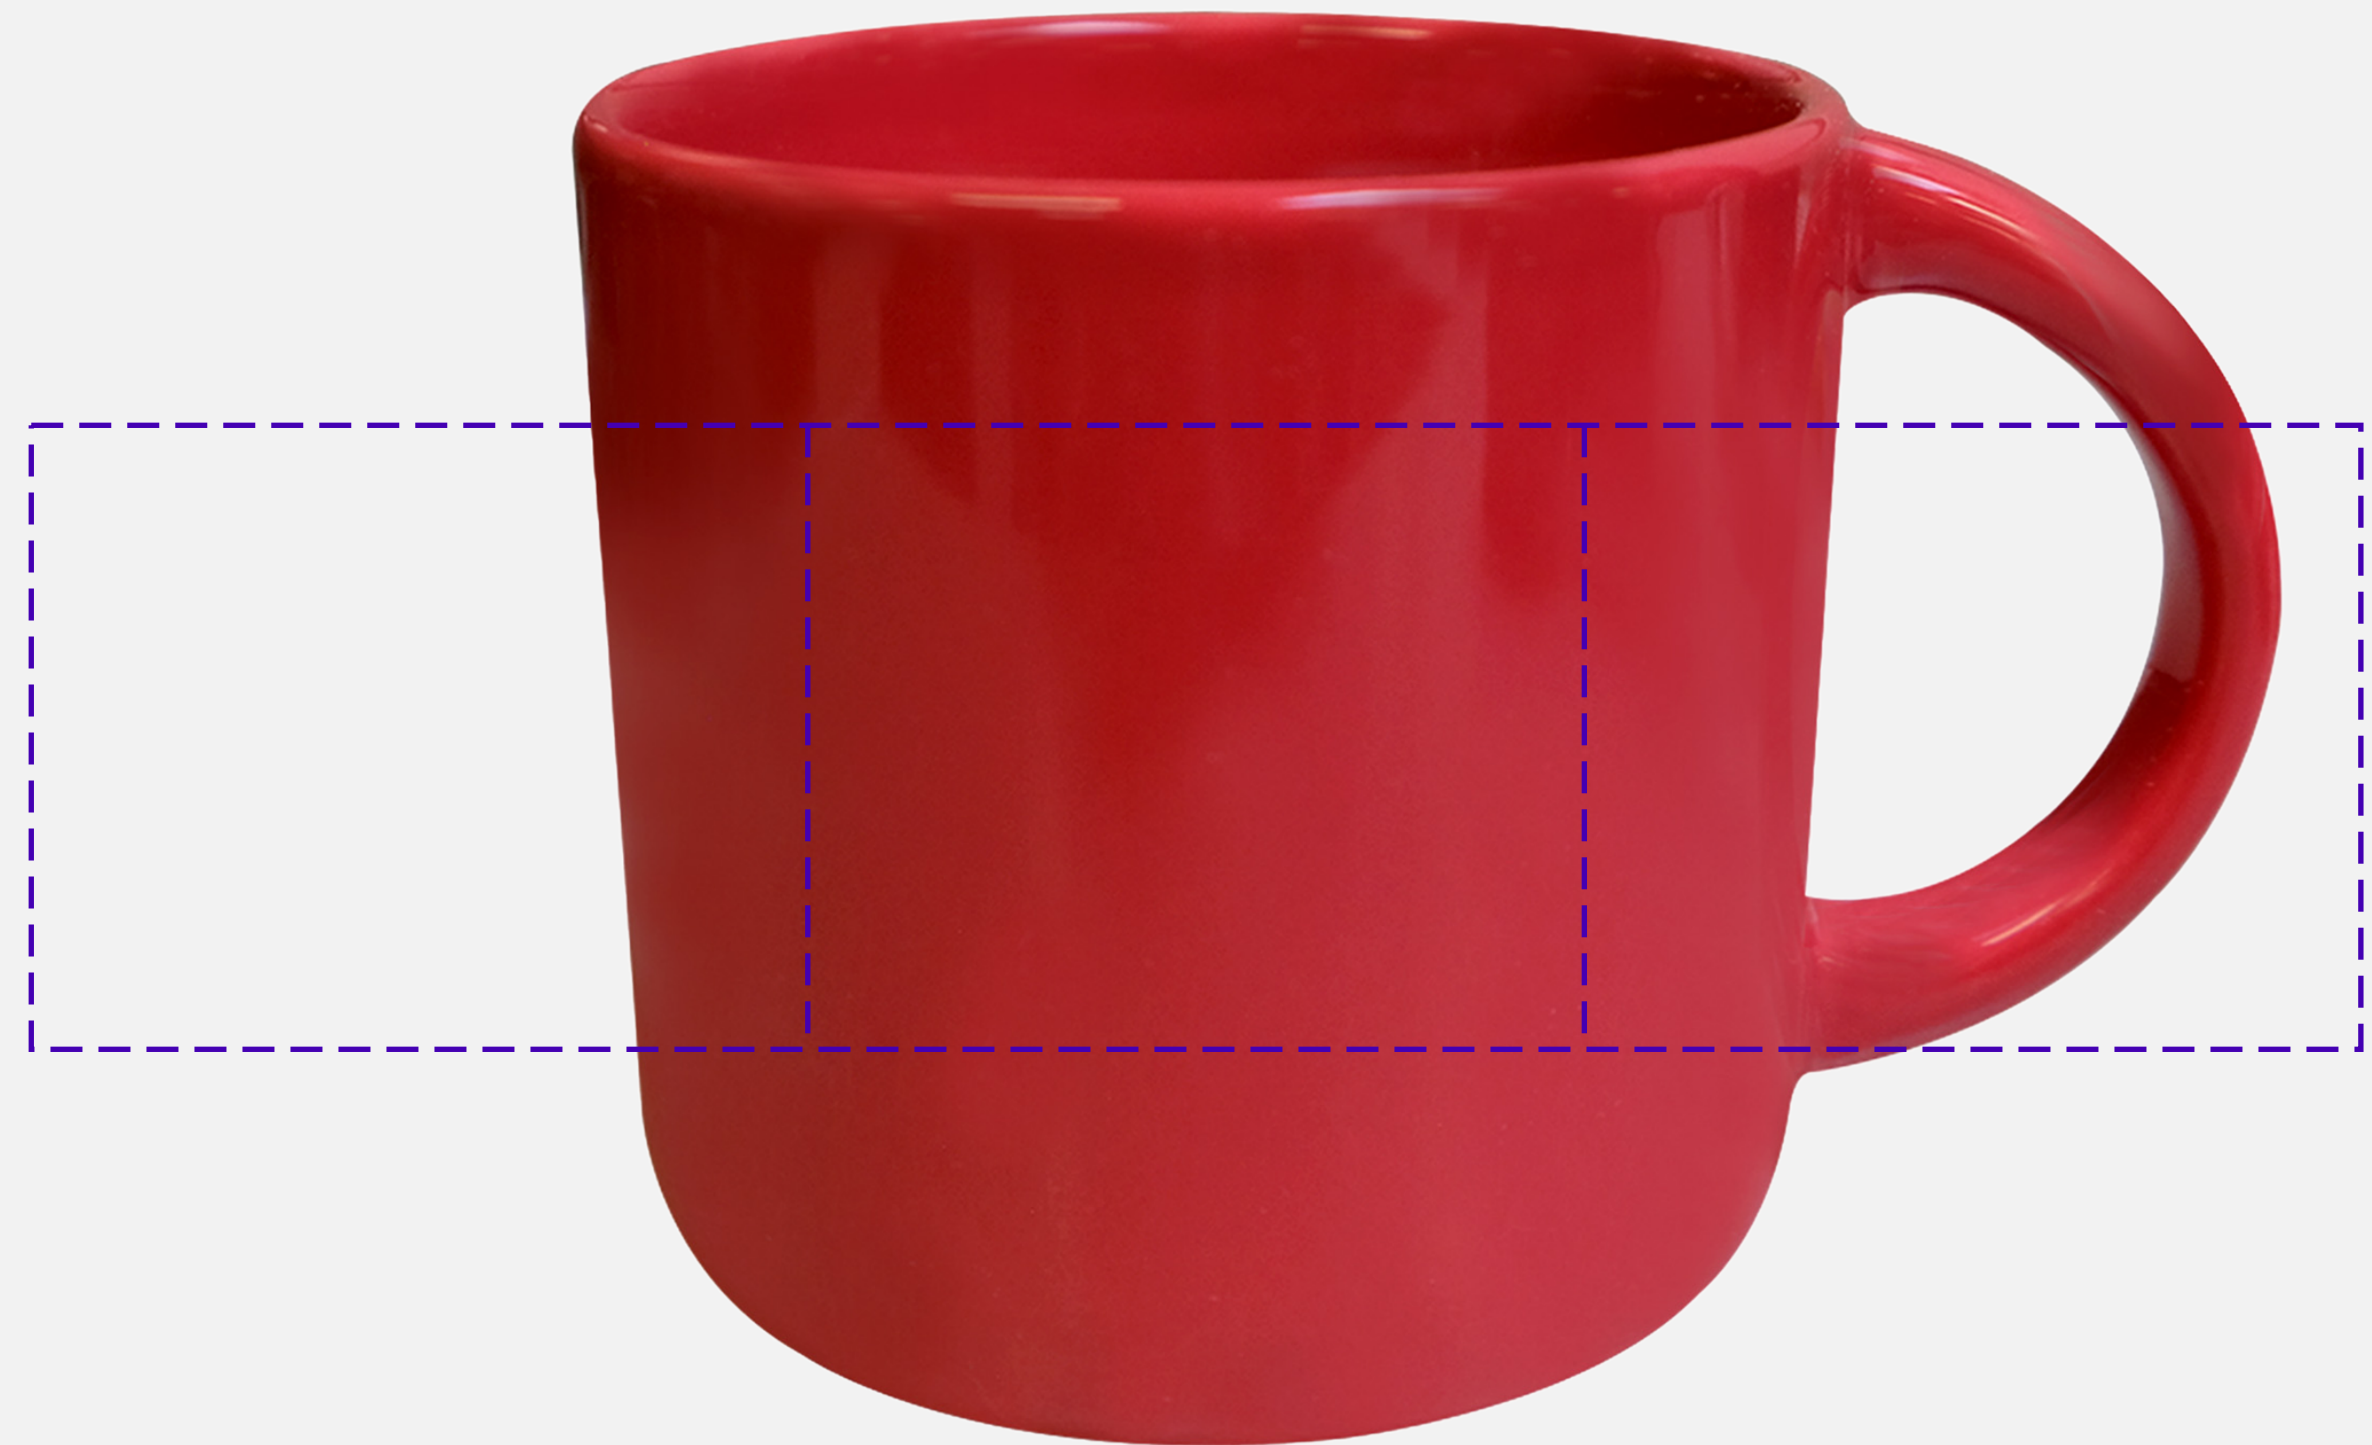

CM9023 | Luxluster 13.5 Fl Oz Mug

PO#

Product Size (inches):

3 1/2" H x 3 39/64" DIA

All Decoration Options

Screen Print 7.75" W x 2" H on Wraparound, Each Logo Cannot Exceed 2"W

Maximum Number of Spot Imprint Colors: 1

Please note:

This virtual proof is not a printed sample of your artwork on our product.
The size and placement of the artwork may vary from this proof when printed.