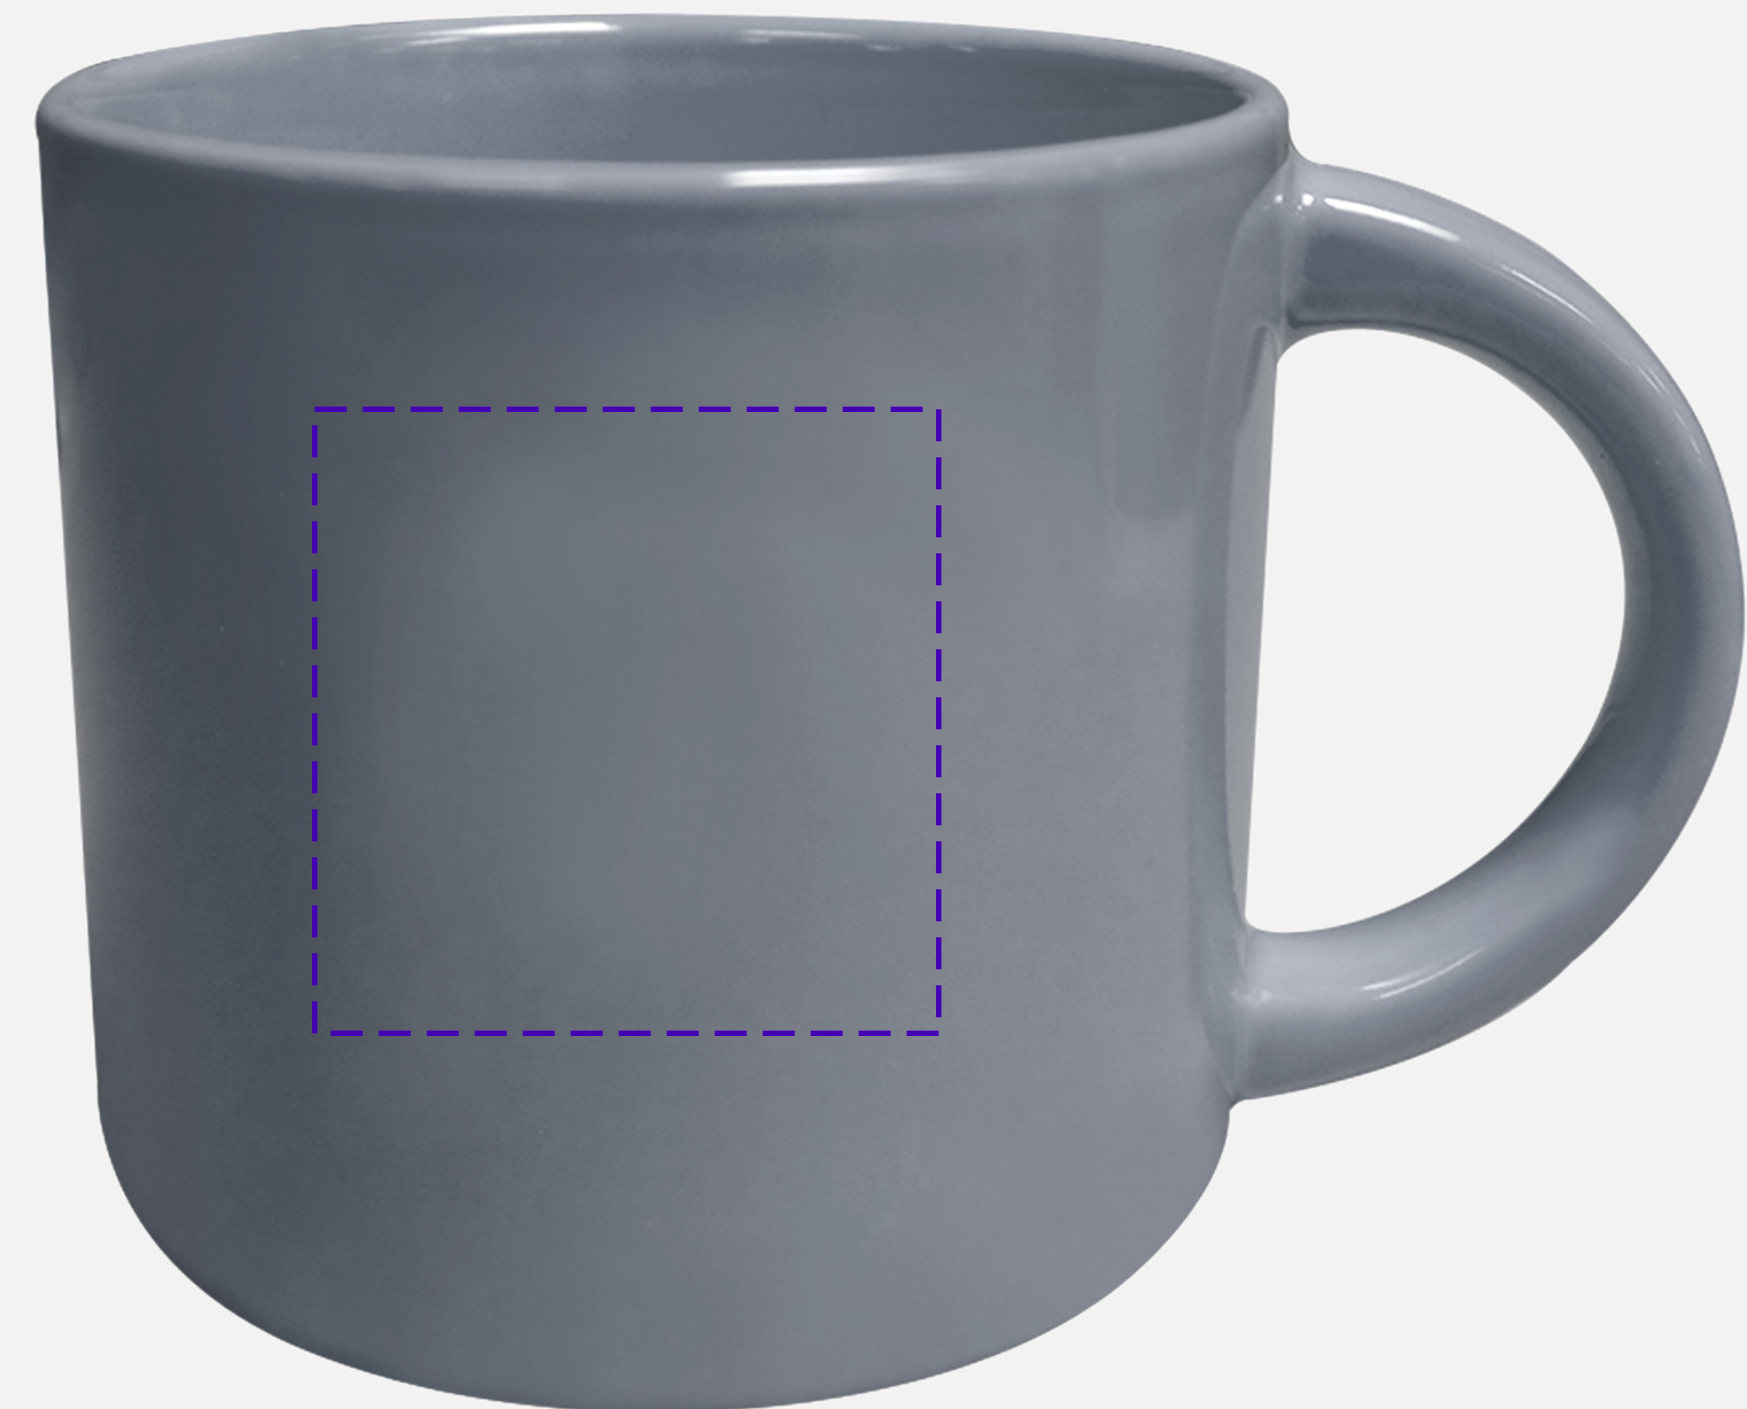

CM9023 | Luxluster 13.5 Fl Oz Mug

PO#

Product Size (inches):

3 1/2" H x 3 39/64" DIA

Standard Decoration:

Screen Print On Inboard Side

All Decoration Options

Screen Print 2" W x 2" H on Inboard Or Outboard Side Centered

AquaMark 2" W x 2" H on Inboard Or Outboard Side Centered

Full Color HD AquaMark 2" W x 2" H on Inboard Or Outboard Side Centered

Maximum Number of Spot Imprint Colors: 1

Please note:

This virtual proof is not a printed sample of your artwork on our product.
The size and placement of the artwork may vary from this proof when printed.