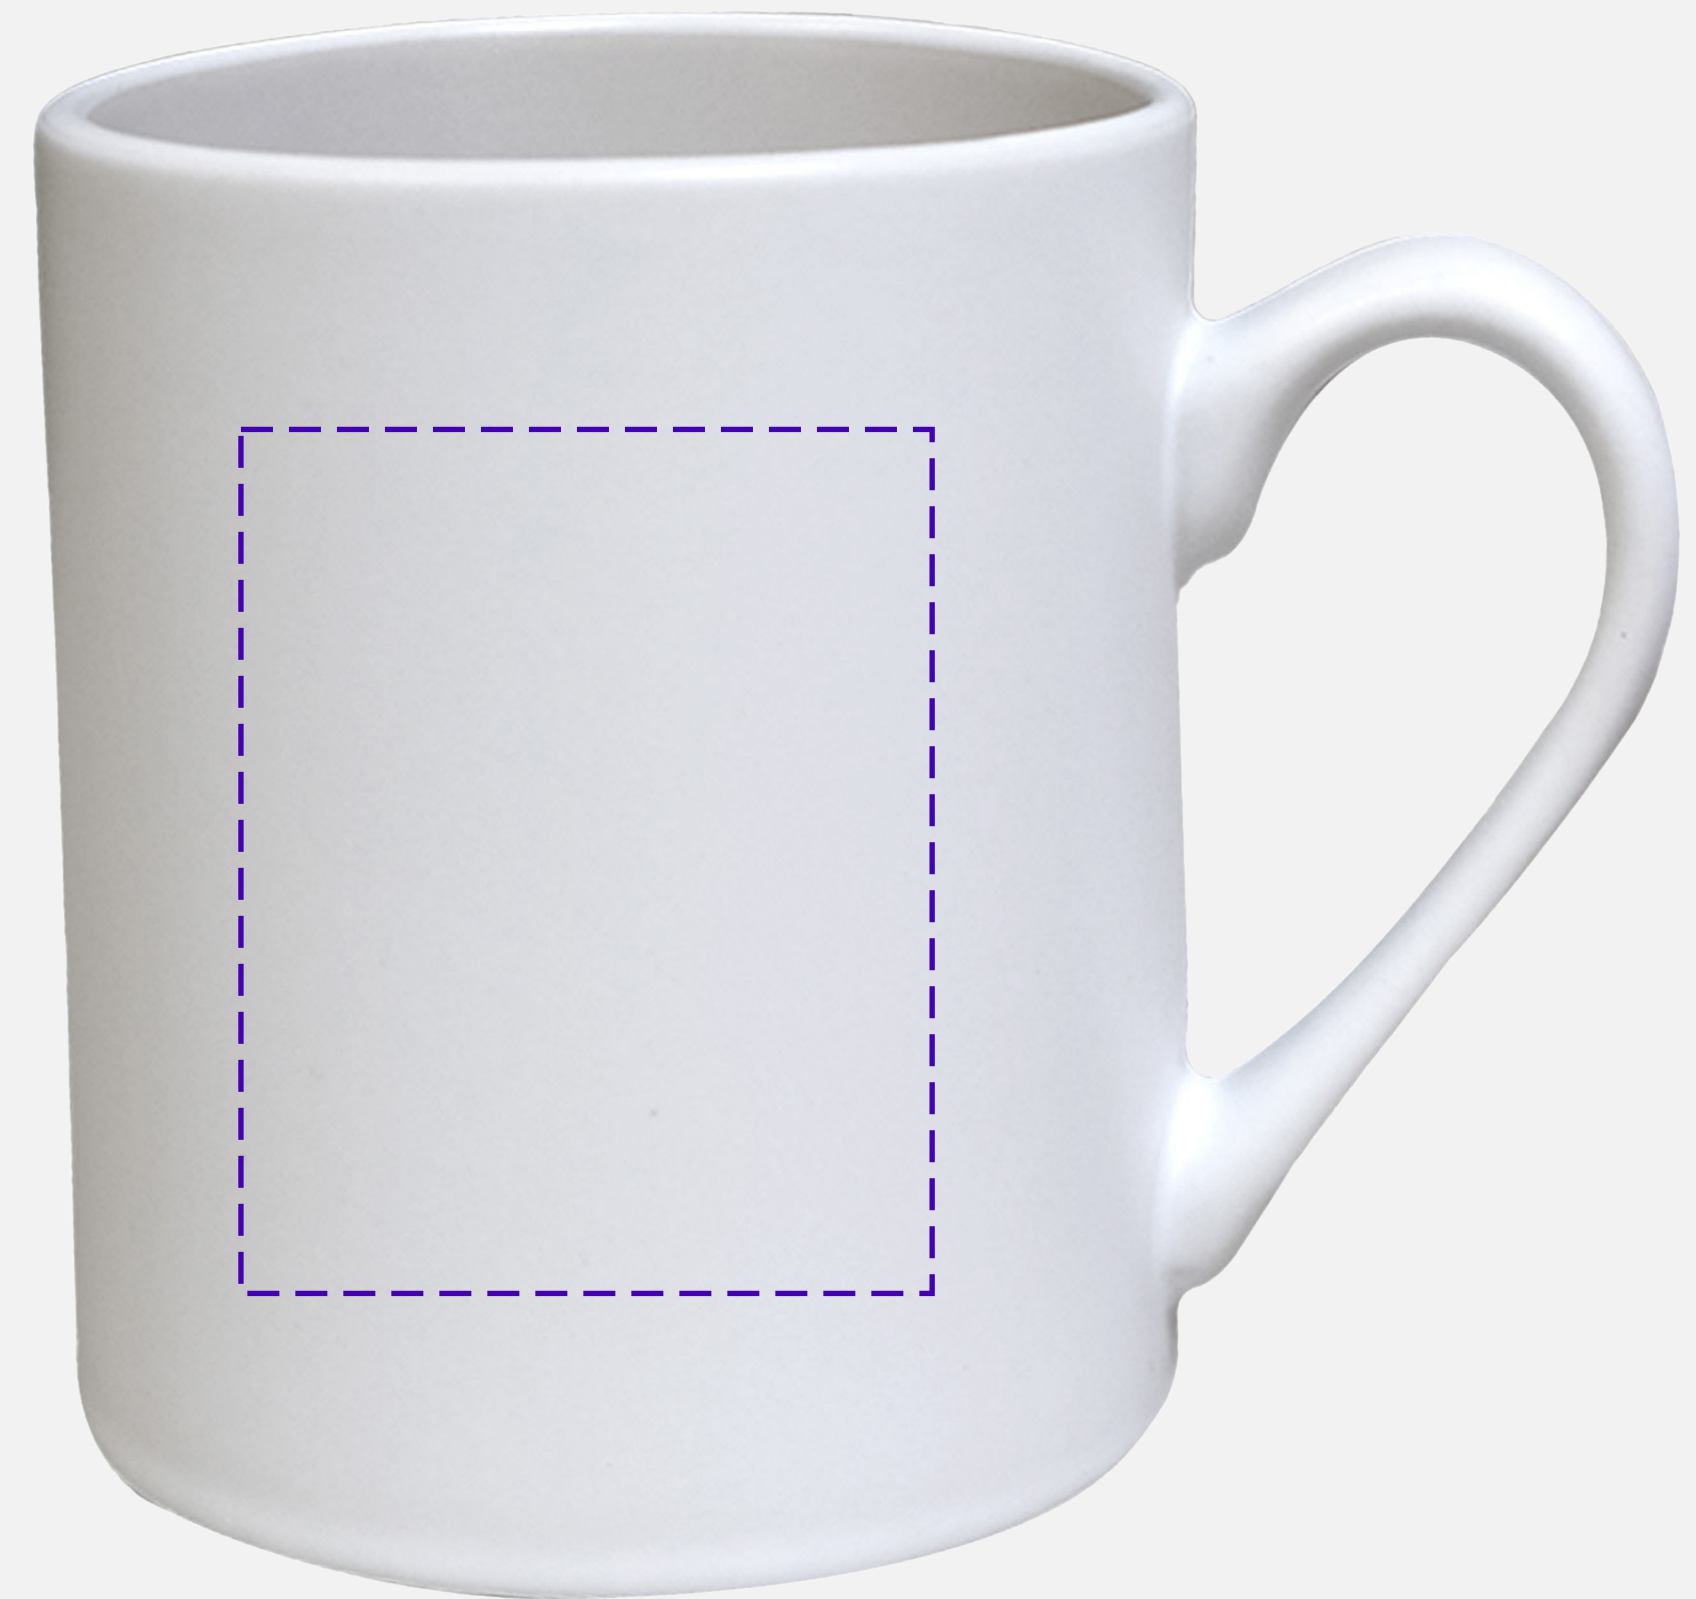

PO#

Product Size (inches):

3 3/4 H x 3 13/64 DIA

Standard Decoration:

Screen Print On Inboard Side

All Decoration Options

Screen Print 2 W x 2.5 H on Inboard Or Outboard Side Centered

AquaMark 2 W x 2.5 H on Inboard Or Outboard Side Centered

Maximum Number of Spot Imprint Colors: 1

Please note:

This virtual proof is not a printed sample of your artwork on our product.
The size and placement of the artwork may vary from this proof when printed.

CM9021 | Heritage Classic 12 Fl Oz Mug

PO#

Product Size (inches):

3 3/4 H x 3 13/64 DIA

All Decoration Options

Screen Print 5 W x 2.5 H on Opposite Handle Centered

AquaMark 5 W x 2.5 H on Opposite Handle Centered