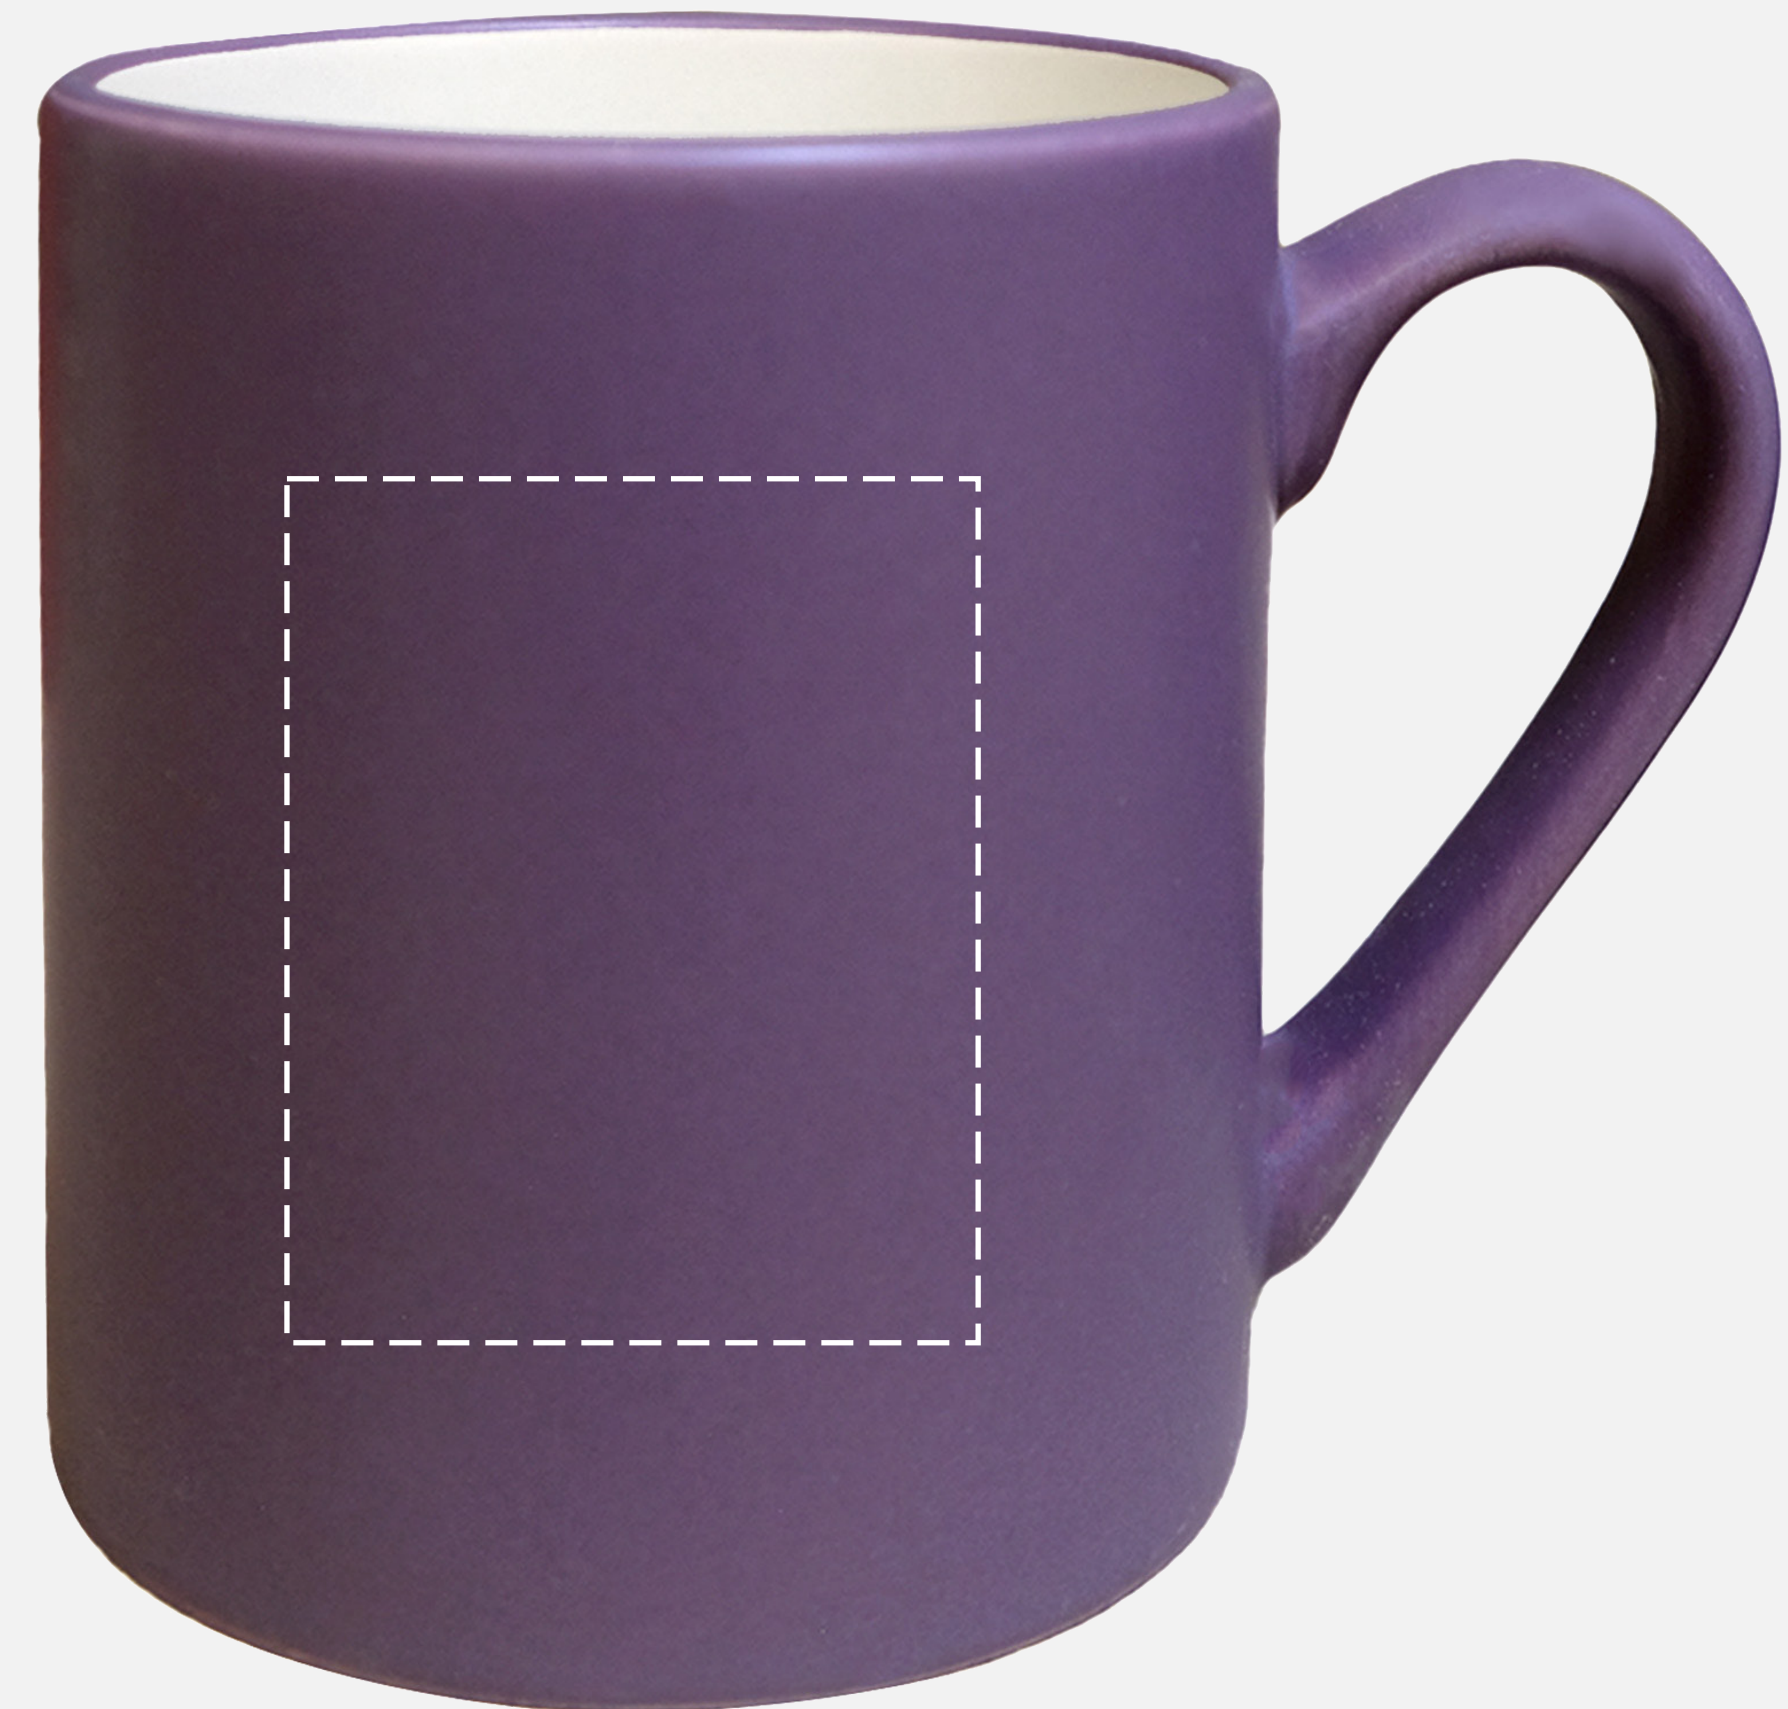

AquaMark 2 W x 2.5 H on Inboard Or Outboard Side Centered

Maximum Number of Spot Imprint Colors: 1

Please note:

This virtual proof is not a printed sample of your artwork on our product.
The size and placement of the artwork may vary from this proof when printed.

Maximum Number of Spot Imprint Colors: 1

Please note:

This virtual proof is not a printed sample of your artwork on our product.
The size and placement of the artwork may vary from this proof when printed.

PO#

Product Size (inches):

3 3/4 H x 3 13/64 DIA

Standard Decoration:

Screen Print On Inboard Side

All Decoration Options

Screen Print 2 W x 2.5 H on Inboard Or Outboard Side Centered

AquaMark 2 W x 2.5 H on Inboard Or Outboard Side Centered