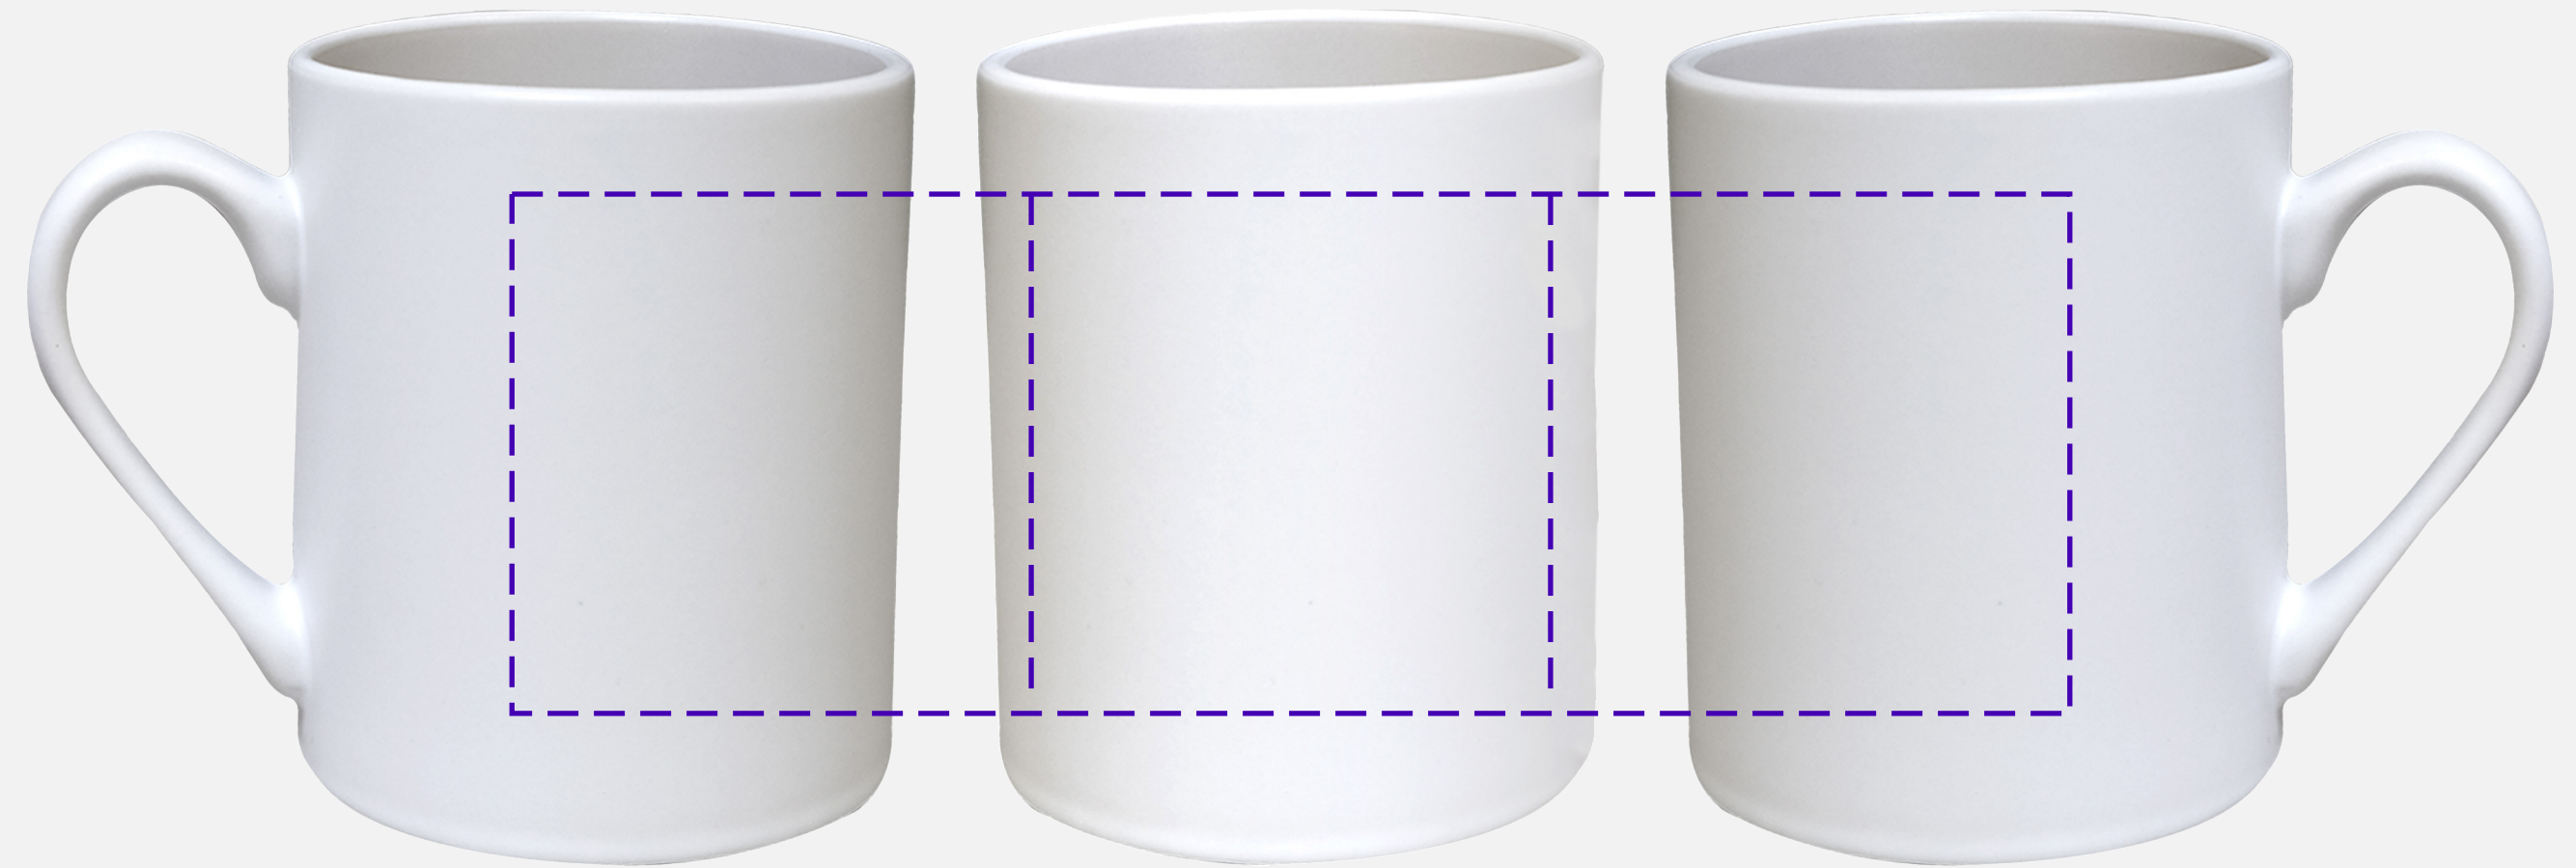

CM9021 | Heritage Classic 12 Fl Oz Mug

PO#

Product Size (inches):

3 3/4 H x 3 13/64 DIA

All Decoration Options

Screen Print 5 W x 2.5 H on Opposite Handle Centered

AquaMark 5 W x 2.5 H on Opposite Handle Centered

Maximum Number of Spot Imprint Colors: 1

Please note:

This virtual proof is not a printed sample of your artwork on our product.
The size and placement of the artwork may vary from this proof when printed.

CM9021 | Heritage Classic 12 Fl Oz Mug

PO#

Product Size (inches):

3 3/4 H x 3 13/64 DIA

All Decoration Options

Screen Print 7.5 W x 2.5 H on Wraparound, Each Logo Cannot Exceed 2W

Maximum Number of Spot Imprint Colors: 1