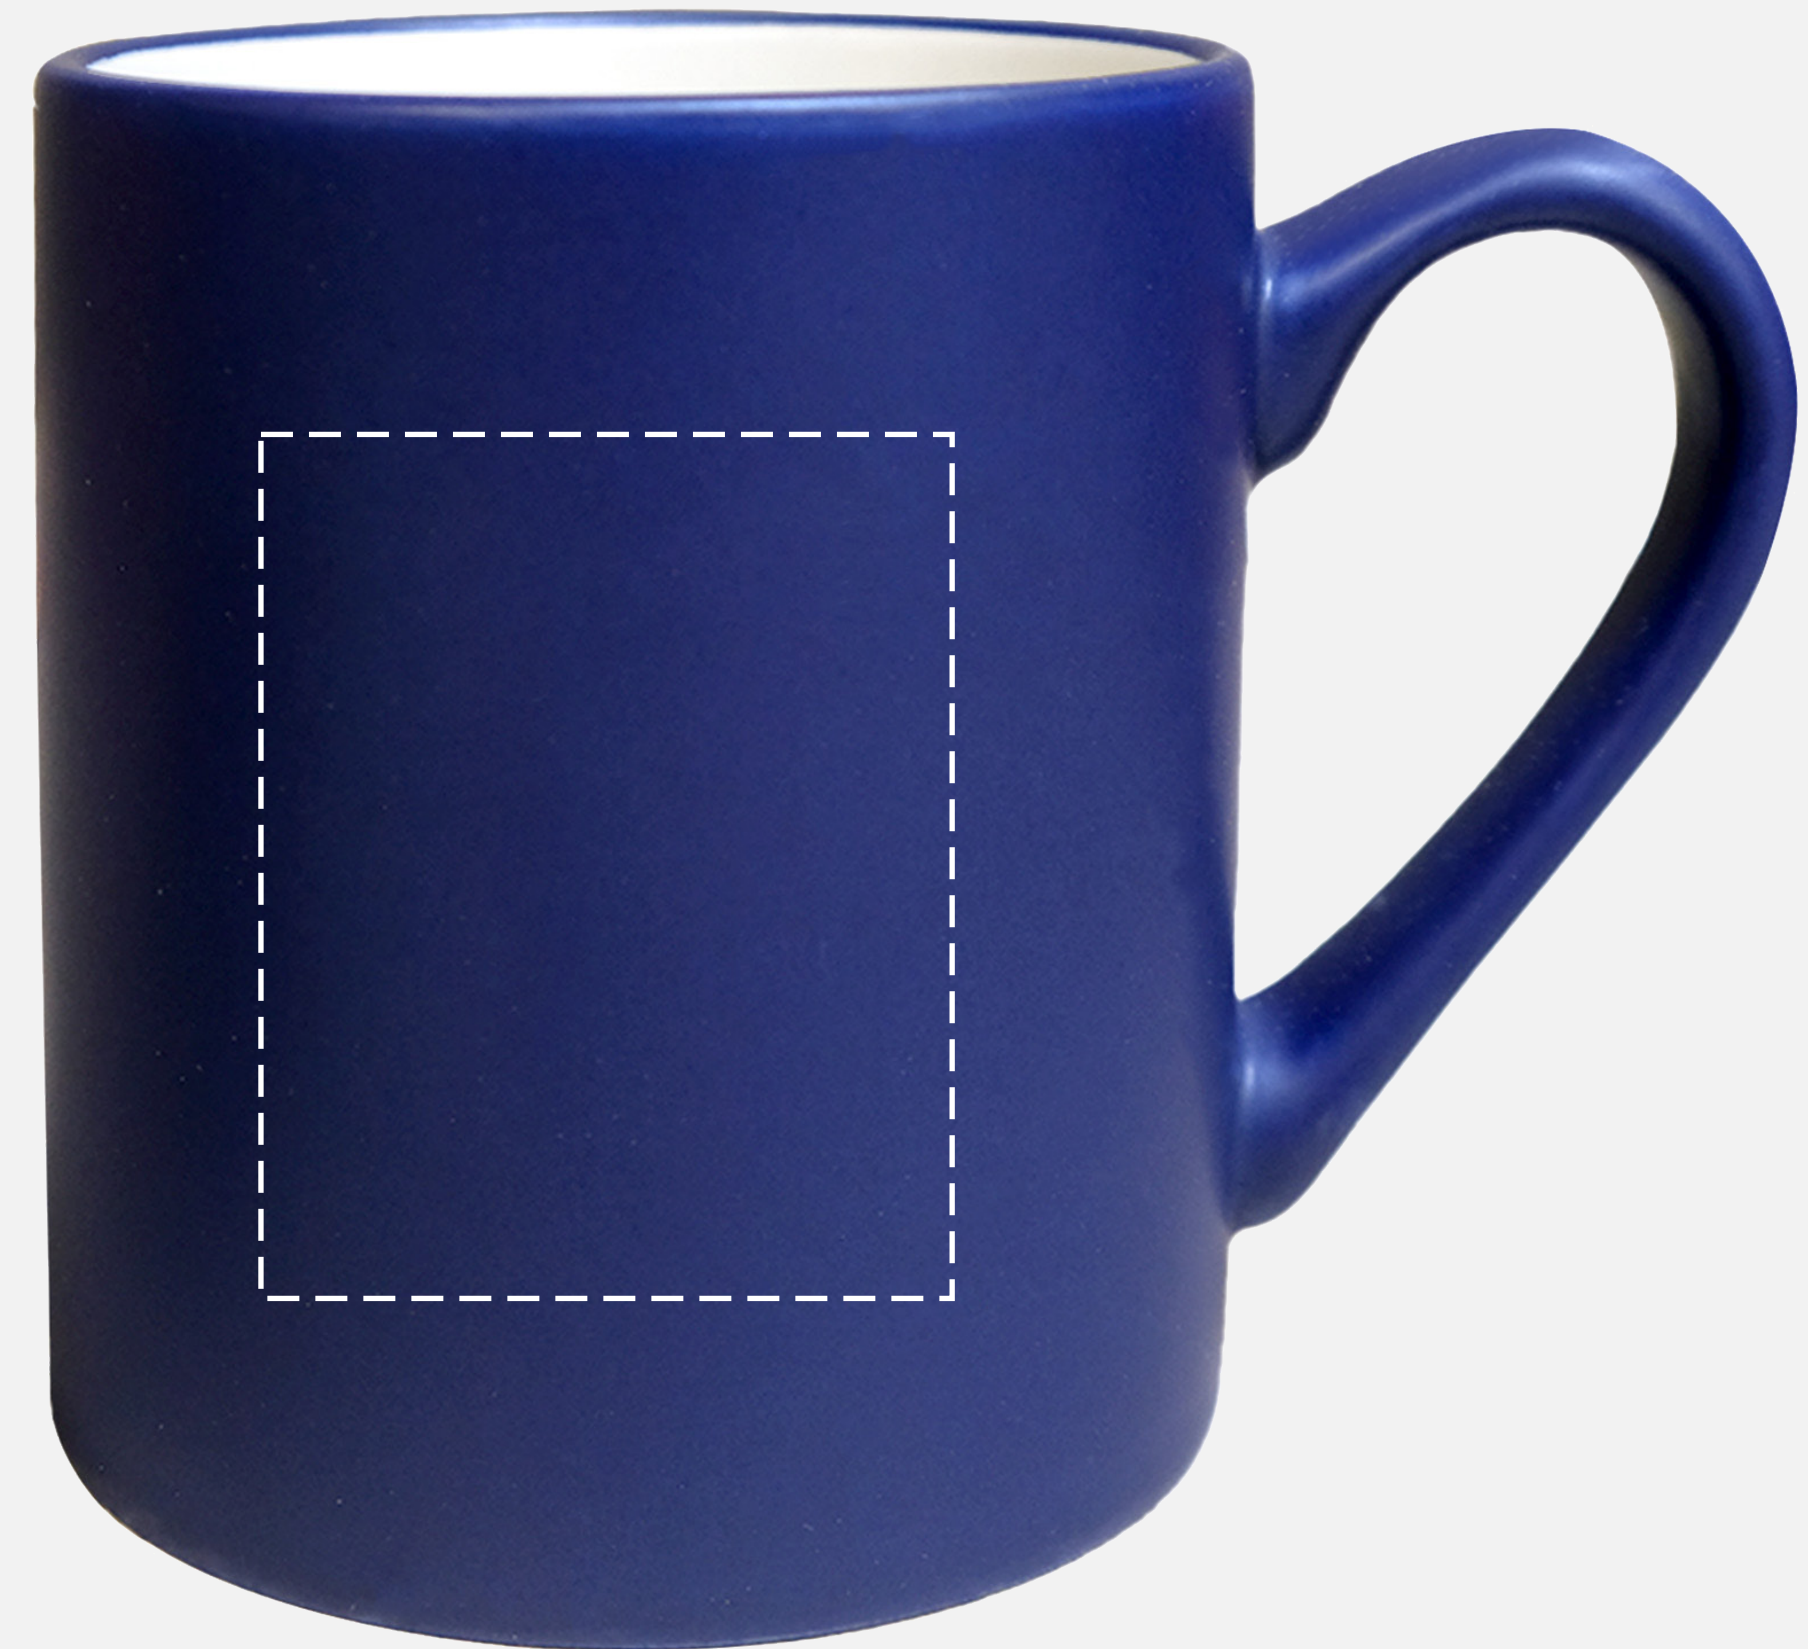

AquaMark 2 W x 2.5 H on Inboard Or Outboard Side Centered

Maximum Number of Spot Imprint Colors: 1

Please note:

This virtual proof is not a printed sample of your artwork on our product.
The size and placement of the artwork may vary from this proof when printed.

Maximum Number of Spot Imprint Colors: 1

Please note:

This virtual proof is not a printed sample of your artwork on our product.
The size and placement of the artwork may vary from this proof when printed.

PO#

Product Size (inches):

3 3/4 H x 3 13/64 DIA

Standard Decoration:

Screen Print On Inboard Side

All Decoration Options

Screen Print 2 W x 2.5 H on Inboard Or Outboard Side Centered

AquaMark 2 W x 2.5 H on Inboard Or Outboard Side Centered