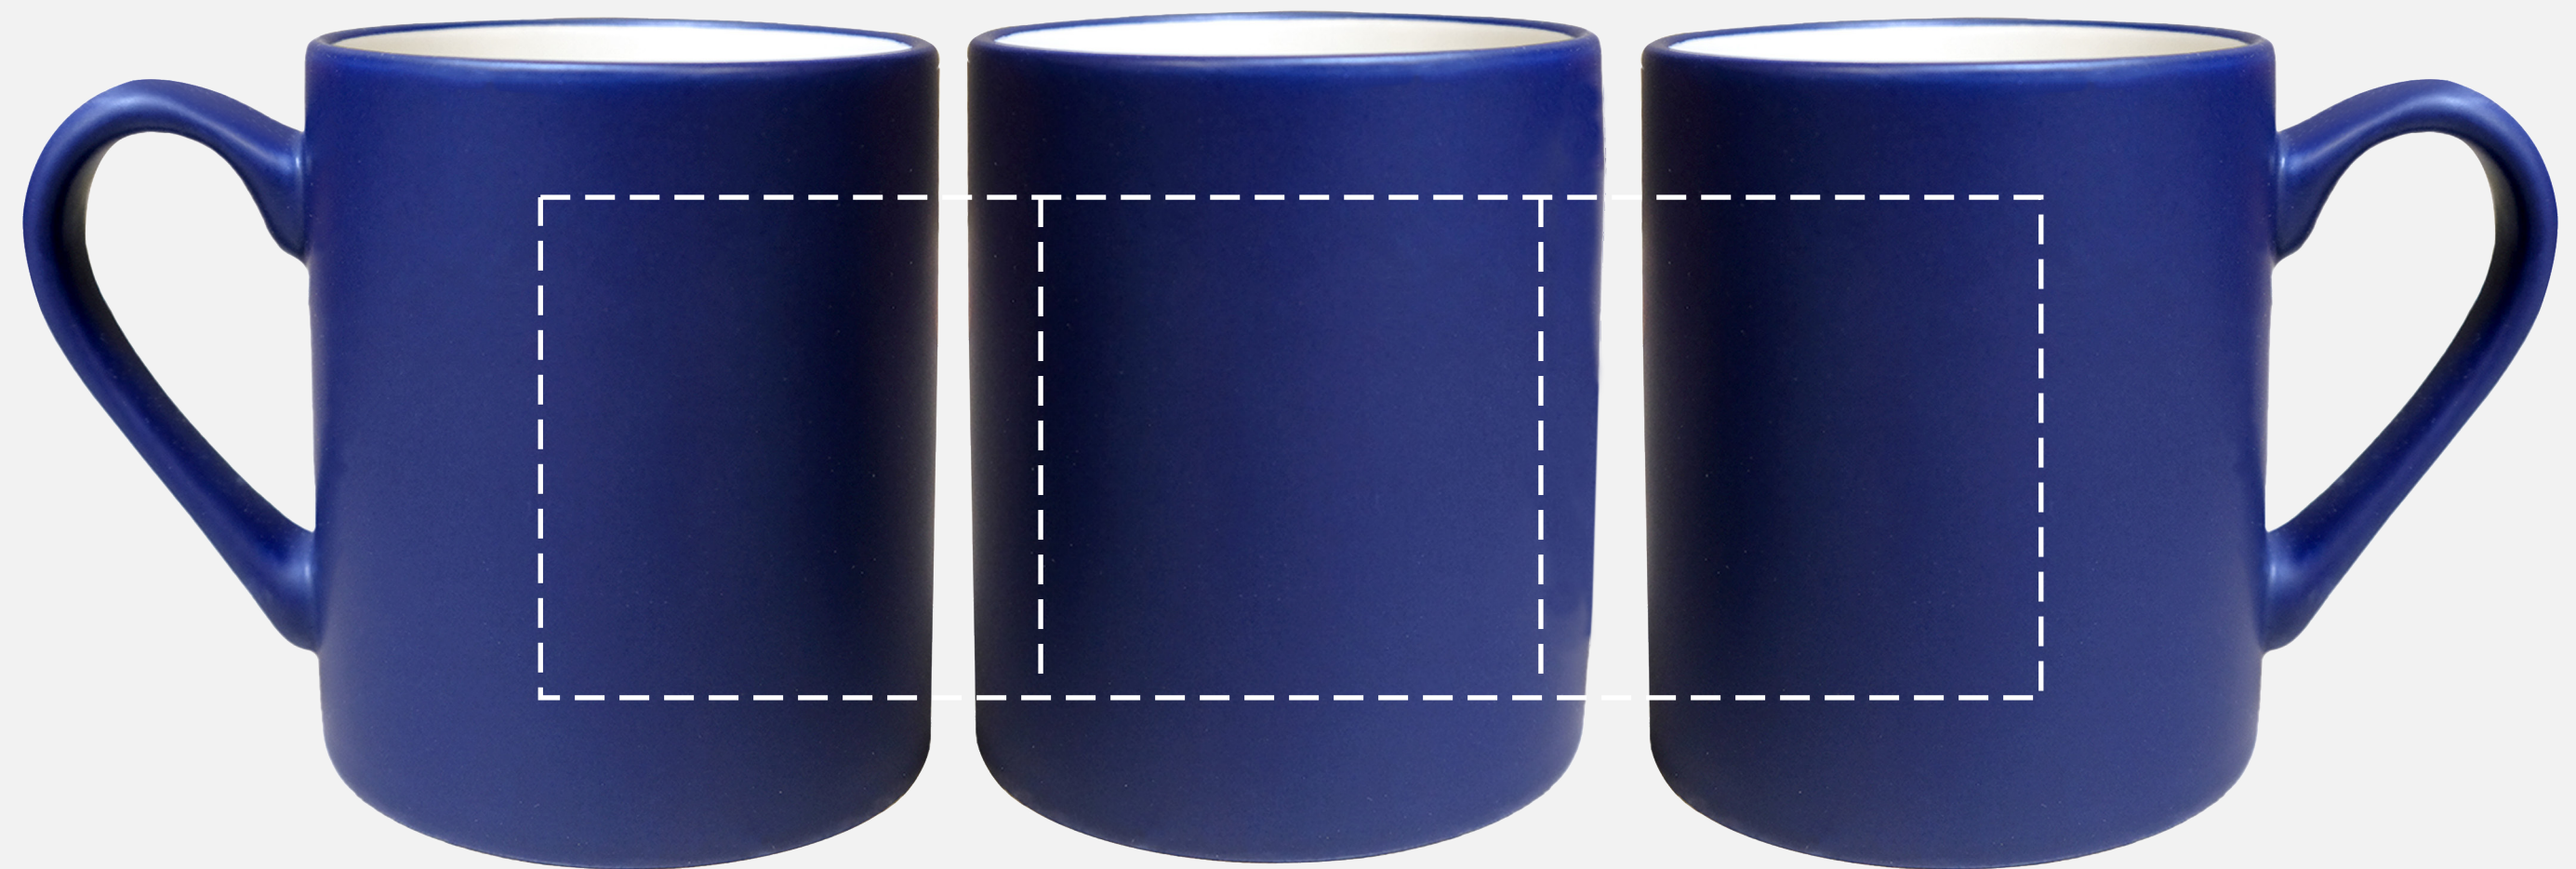

CM9021 | Heritage Classic 12 Fl Oz Mug

PO#

Product Size (inches):

3 3/4 H x 3 13/64 DIA

All Decoration Options

Screen Print 7.5 W x 2.5 H on Wraparound, Each Logo Cannot Exceed 2W

Maximum Number of Spot Imprint Colors: 1

Please note:

This virtual proof is not a printed sample of your artwork on our product.
The size and placement of the artwork may vary from this proof when printed.