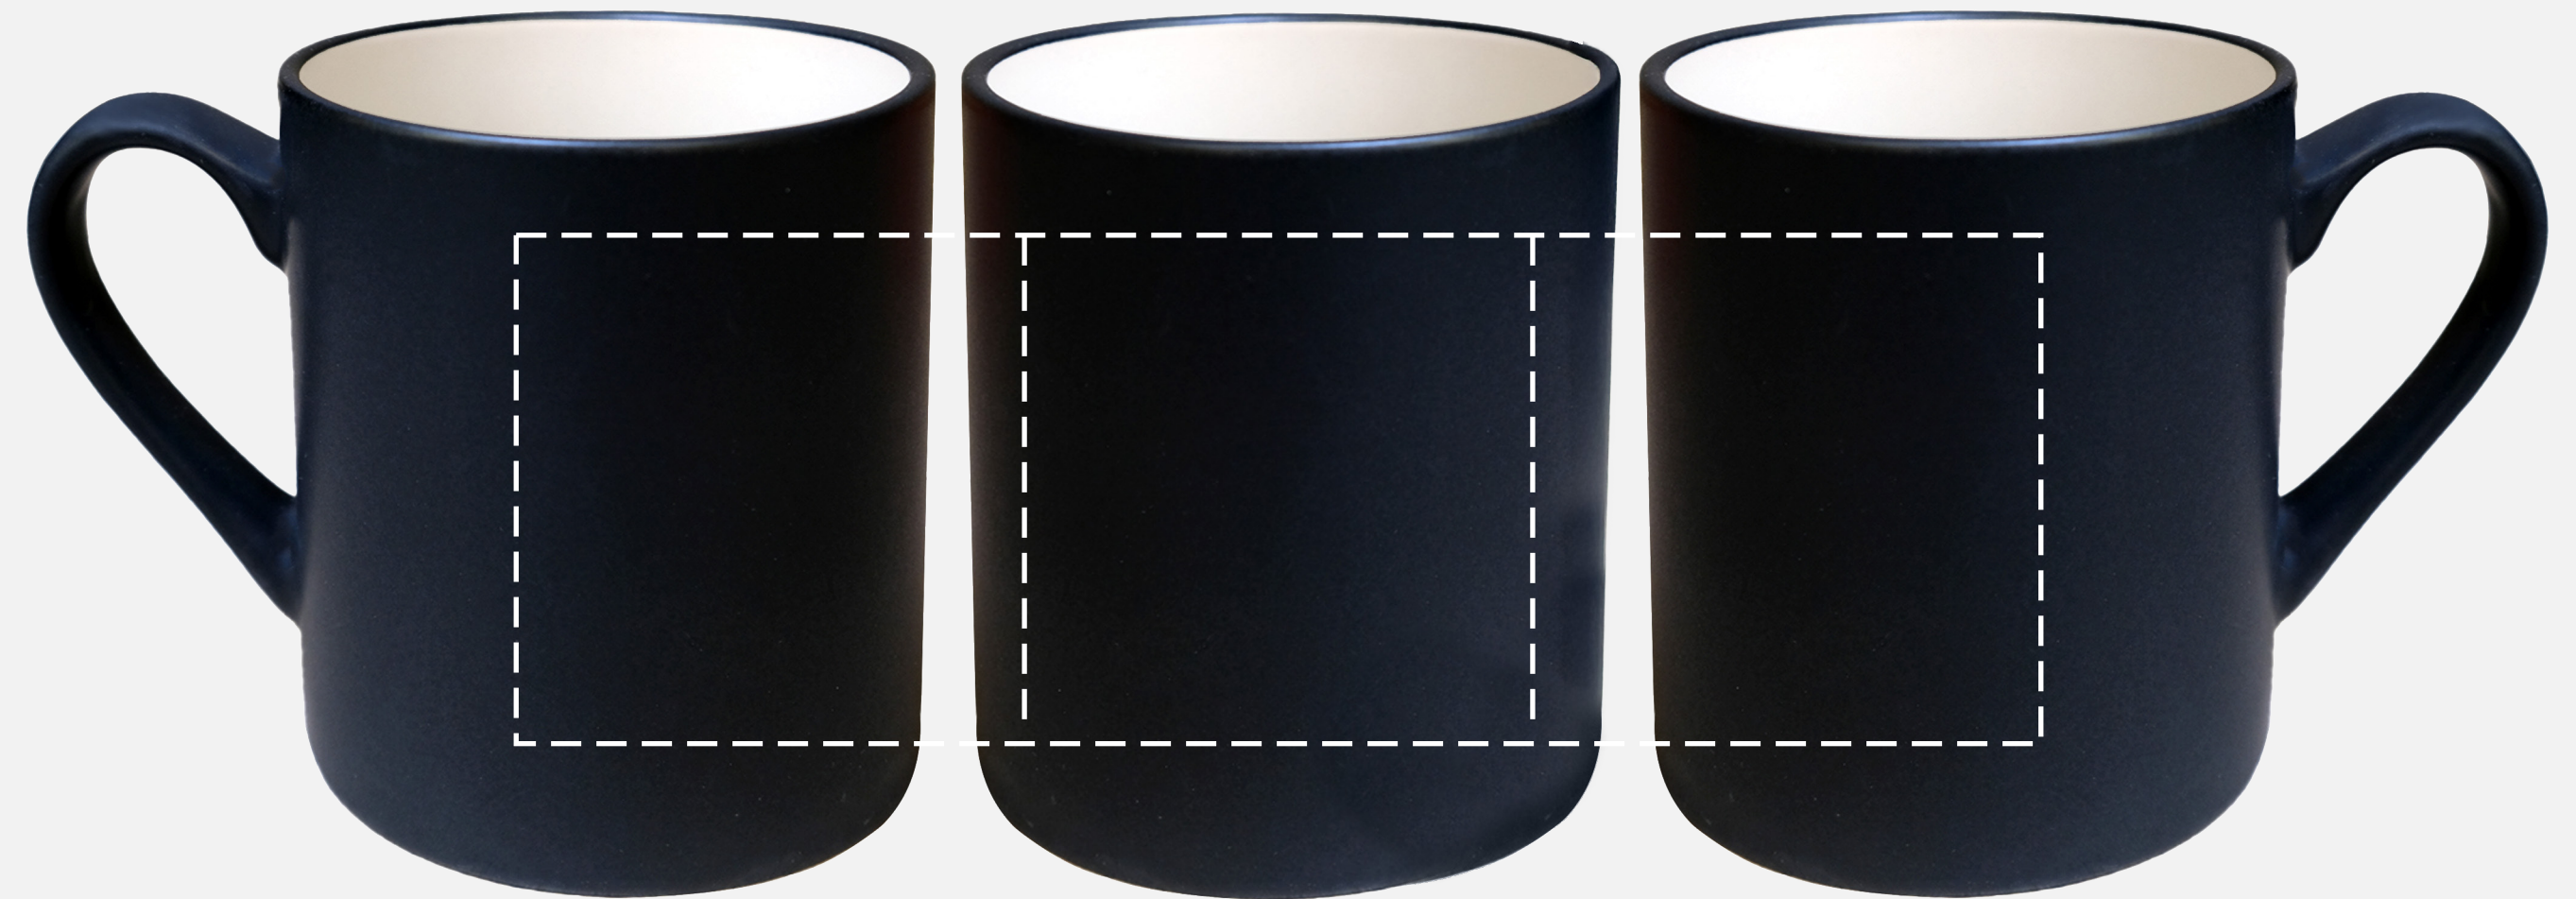

CM9021 | Heritage Classic 12 Fl Oz Mug

PO#

Product Size (inches):

3 3/4 H x 3 13/64 DIA

Standard Decoration:

Screen Print On Inboard Side

All Decoration Options

Screen Print 2 W x 2.5 H on Inboard Or Outboard Side Centered

AquaMark 2 W x 2.5 H on Inboard Or Outboard Side Centered

Maximum Number of Spot Imprint Colors: 1

Please note:

This virtual proof is not a printed sample of your artwork on our product.
The size and placement of the artwork may vary from this proof when printed.

Maximum Number of Spot Imprint Colors: 1

Please note:

This virtual proof is not a printed sample of your artwork on our product.
The size and placement of the artwork may vary from this proof when printed.

CM9021 | Heritage Classic 12 Fl Oz Mug

PO#

Product Size (inches):

3 3/4 H x 3 13/64 DIA

All Decoration Options

Screen Print 7.5 W x 2.5 H on Wraparound, Each Logo Cannot Exceed 2W

Maximum Number of Spot Imprint Colors: 1