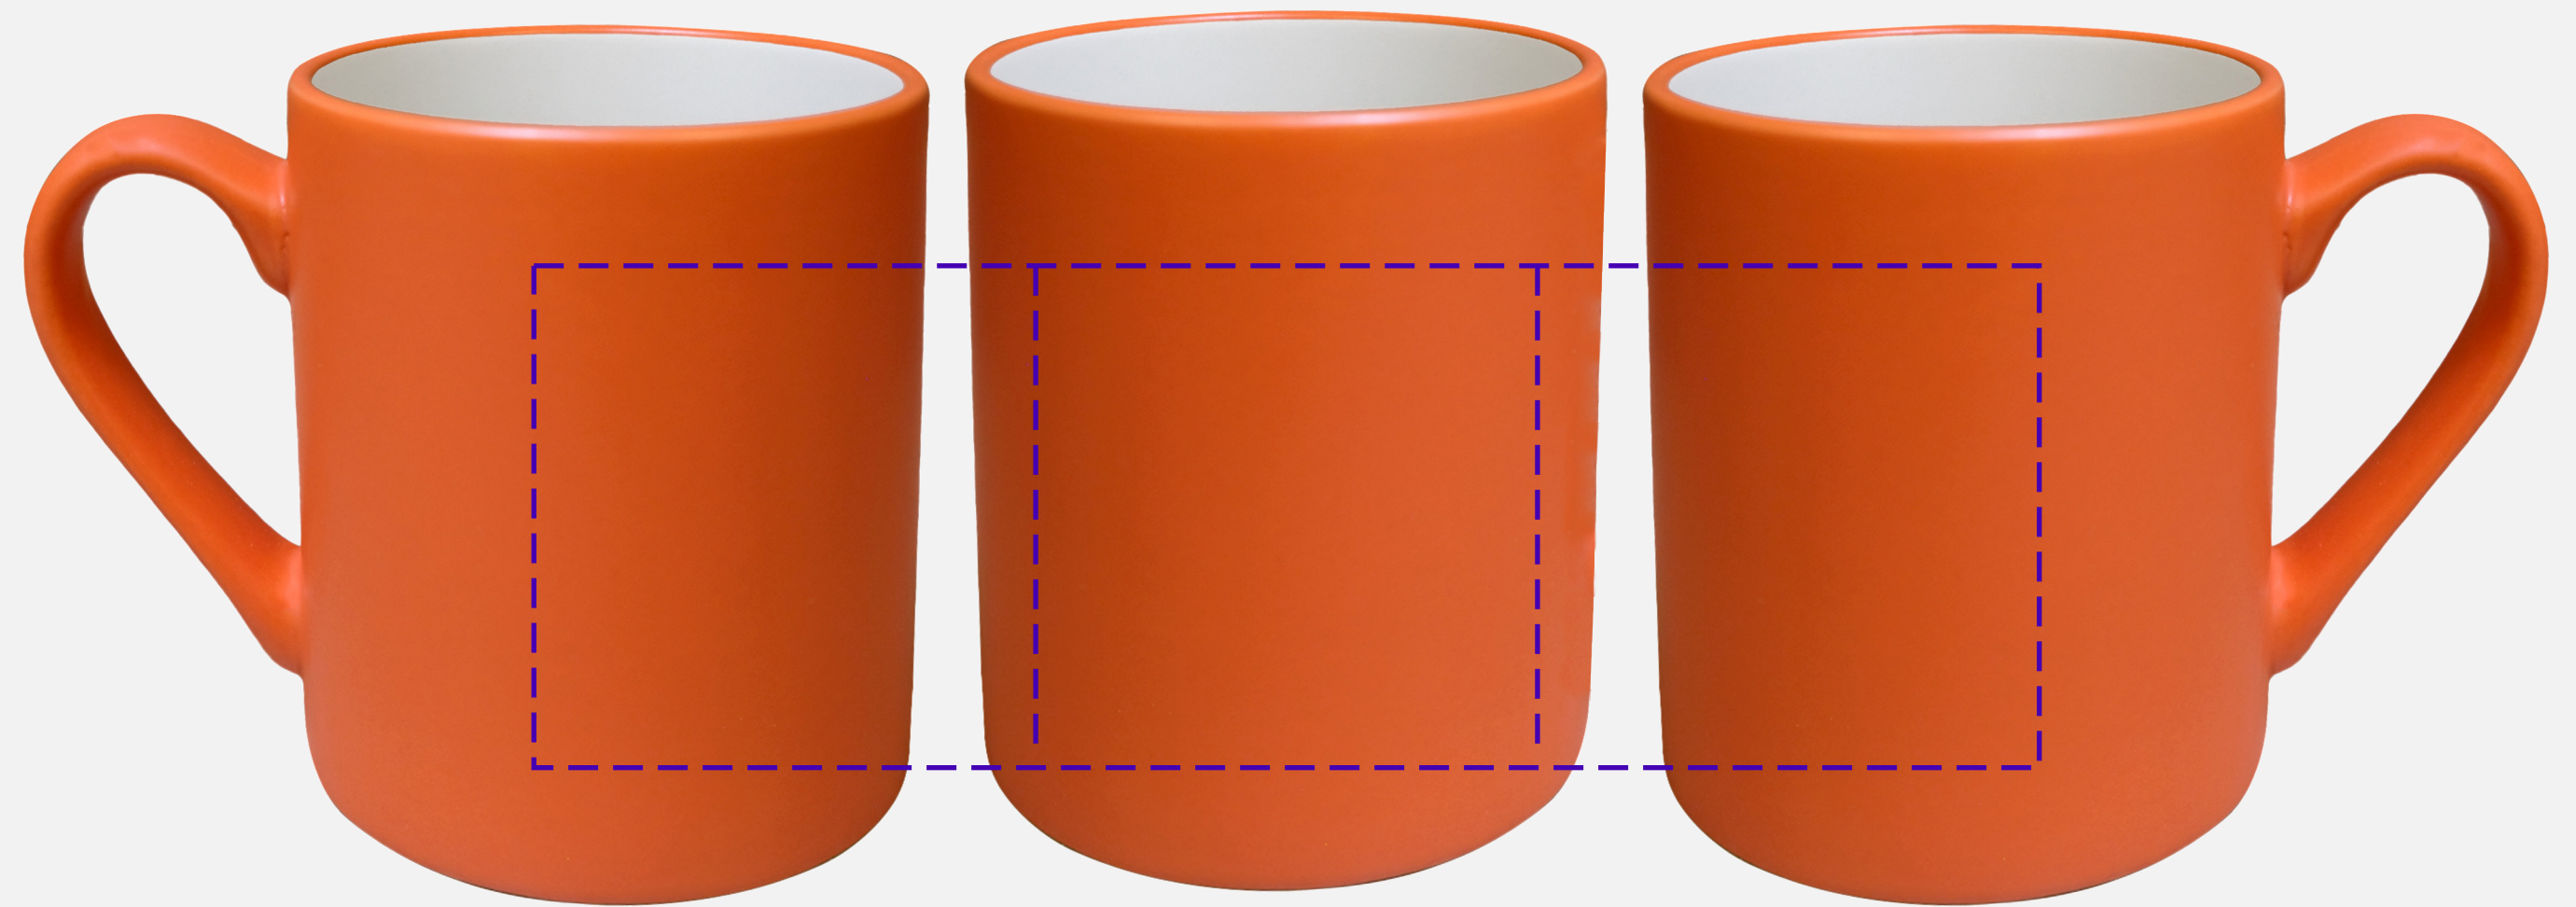

CM9021 | Heritage Classic 12 Fl Oz Mug

PO#

Product Size (inches):

3 3/4 H x 3 13/64 DIA

All Decoration Options

Screen Print 7.5 W x 2.5 H on Wraparound, Each Logo Cannot Exceed 2W

Maximum Number of Spot Imprint Colors: 1

Please note:

This virtual proof is not a printed sample of your artwork on our product.
The size and placement of the artwork may vary from this proof when printed.