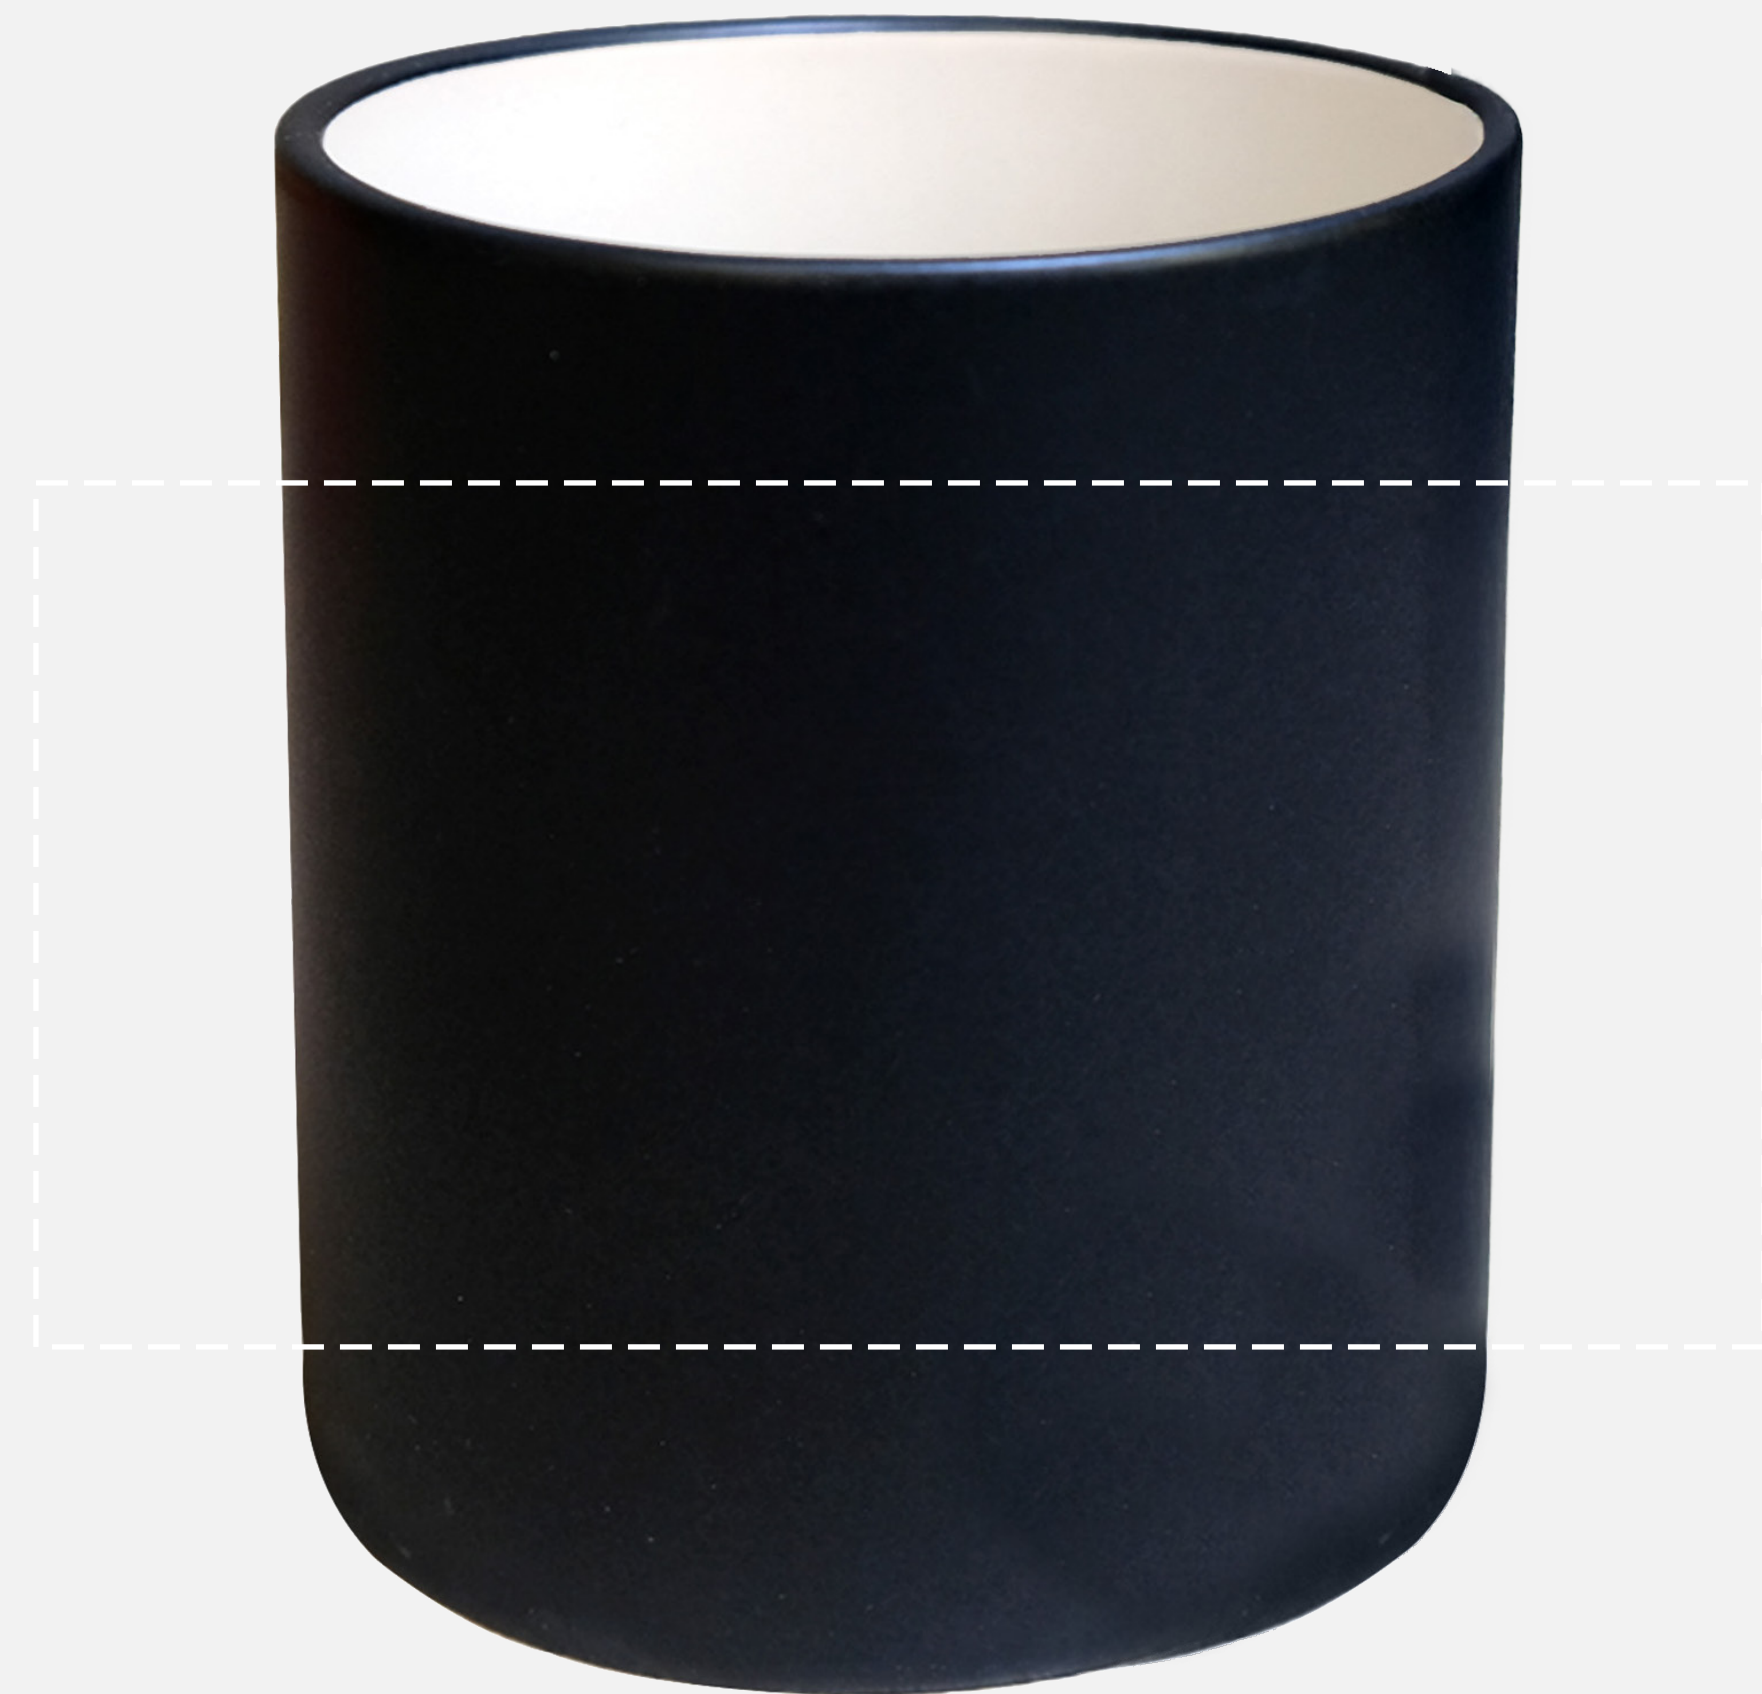

CM9021 | Heritage Classic 12 Fl Oz Mug

PO#

Product Size (inches):

3 3/4 H x 3 13/64 DIA

Standard Decoration:

Screen Print On Inboard Side

All Decoration Options

Screen Print 2 W x 2.5 H on Inboard Or Outboard Side Centered

AquaMark 2 W x 2.5 H on Inboard Or Outboard Side Centered

Maximum Number of Spot Imprint Colors: 1

Please note:

This virtual proof is not a printed sample of your artwork on our product.
The size and placement of the artwork may vary from this proof when printed.

CM9021 | Heritage Classic 12 Fl Oz Mug

PO#

Product Size (inches):

3 3/4 H x 3 13/64 DIA

All Decoration Options

Screen Print 5 W x 2.5 H on Opposite Handle Centered

AquaMark 5 W x 2.5 H on Opposite Handle Centered

Maximum Number of Spot Imprint Colors: 1

Please note:

This virtual proof is not a printed sample of your artwork on our product.
The size and placement of the artwork may vary from this proof when printed.