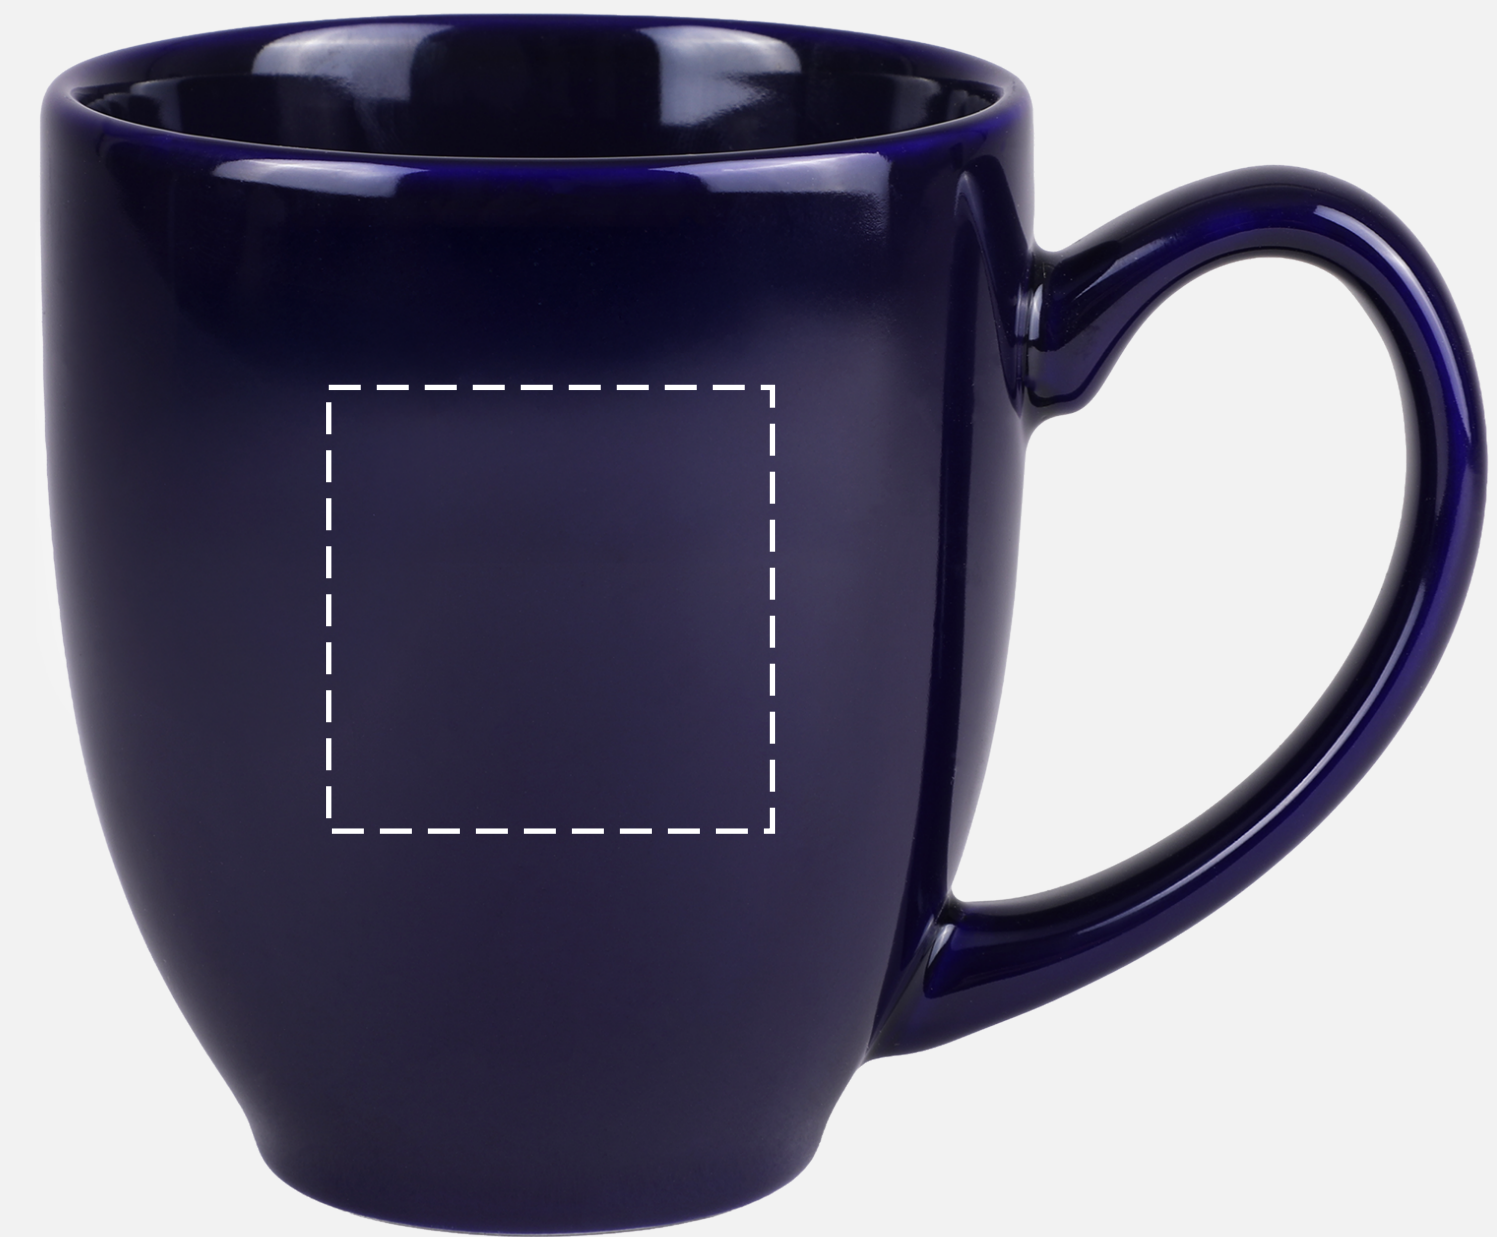

CBM15 | 15 Oz. Ceramic Bistro Mug

PO#

Product Size (inches):

4.8" W x 3.7" H x 3.6" Dia

Standard Decoration:

Screen Print 1.5" W x 1.5" H on the Front

Please note:

This virtual proof is not a printed sample of your artwork on our product.
The size and placement of the artwork may vary from this proof when printed.