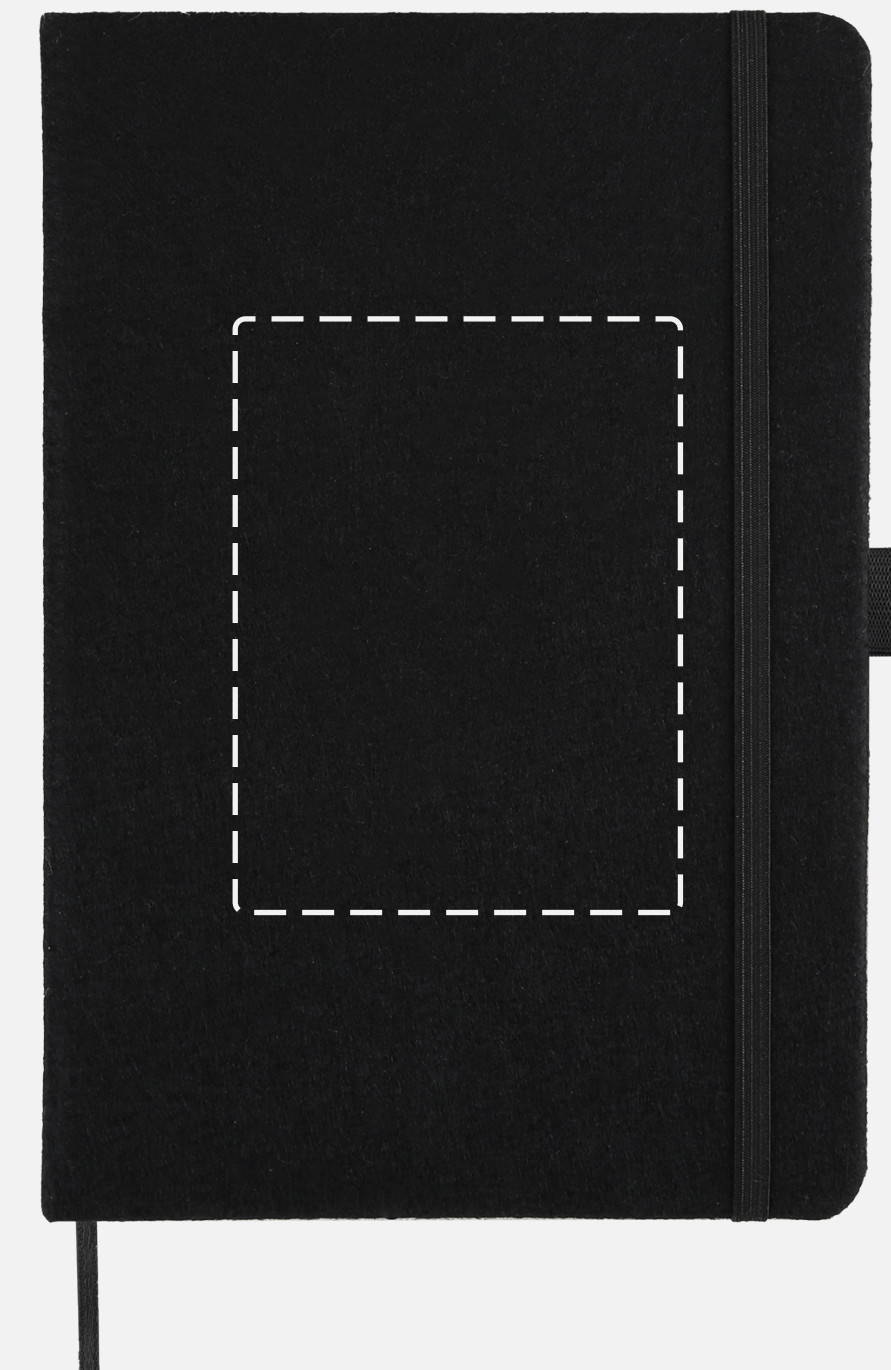

CA9801 | Thoughtfelt Recycled Journal

PO#

Product Size (inches):

5 5/8" W x 8 1/4" H x 5/8" D

Standard Decoration:

One Color Transfer Print On Front

All Decoration Options:

Transfer Print 3" W x 4" H on Front or Back Centered

Full Color Transfer 3" W x 4" H on Front or Back Centered

PermaPress 3" W x 4" H on Front or Back Centered

Please note:

This virtual proof is not a printed sample of your artwork on our product.

The size and placement of the artwork may vary from this proof when printed.