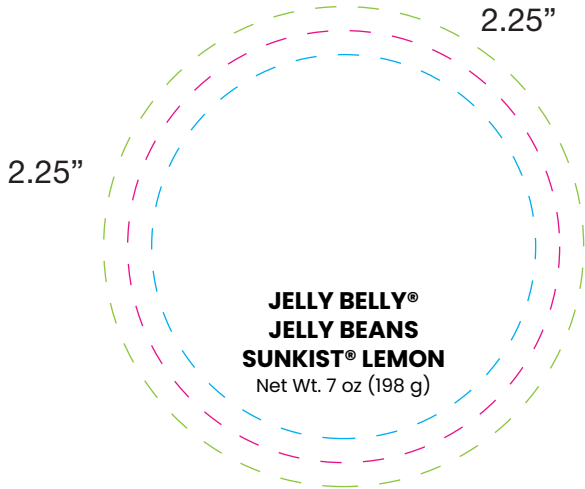

# BB455LG - Large Jar: Jelly Belly® Jelly Beans

Imprint Size: 3" x 2" (Front), 2.25" x 2.25" x 1" x .5" (Top)

Imprint Method: Full Color Digital

Candy Fill:

*Candy shape/size may vary by order.*

*Candy name and net weight is required on all labels. Please keep in mind that this virtual proof is not a printed sample of your artwork on our product. The size and placement of artwork may vary from this proof when actually printed on the product.*