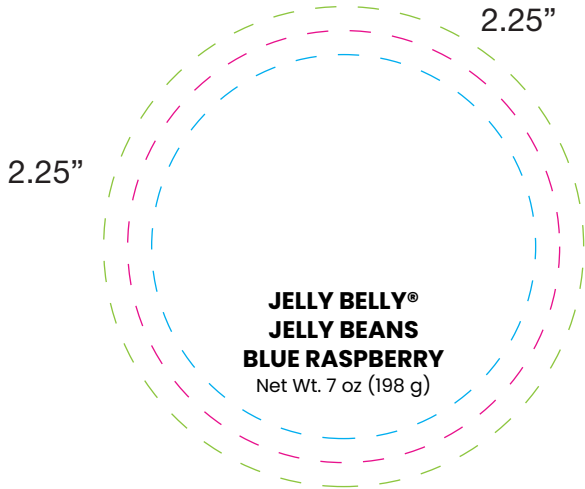

# BB455LG - Large Jar: Jelly Belly® Jelly Beans

Imprint Size: 3" x 2" (Front), 2.25" x 2.25" x 1" x .5" (Top)

Imprint Method: Full Color Digital

Candy Fill:

*Candy shape/size may vary by order.*

*Candy name and net weight is required on all labels. Please keep in mind that this virtual proof is not a printed sample of your artwork on our product. The size and placement of artwork may vary from this proof when actually printed on the product.*