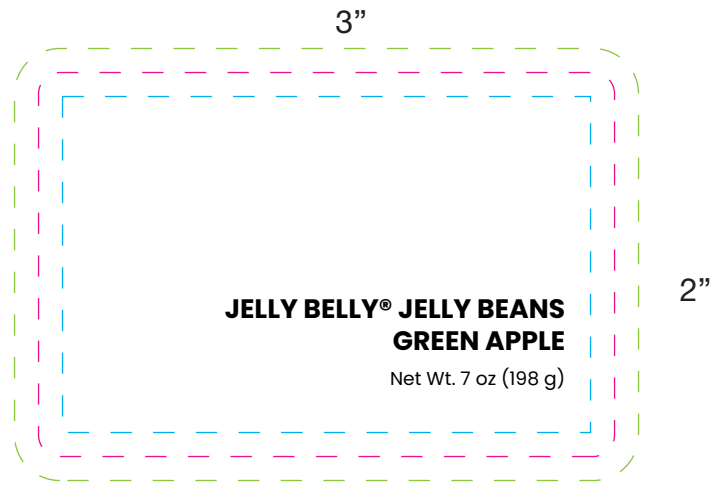

# BB455LG - Large Jar: Jelly Belly® Jelly Beans

Imprint Size: 3" x 2" (Front), 2.25" x 2.25" x 1" x .5" (Top)

Imprint Method: Full Color Digital

Candy Fill:

*Candy shape/size may vary by order.*

*Candy name and net weight is required on all labels. Please keep in mind that this virtual proof is not a printed sample of your artwork on our product. The size and placement of artwork may vary from this proof when actually printed on the product.*