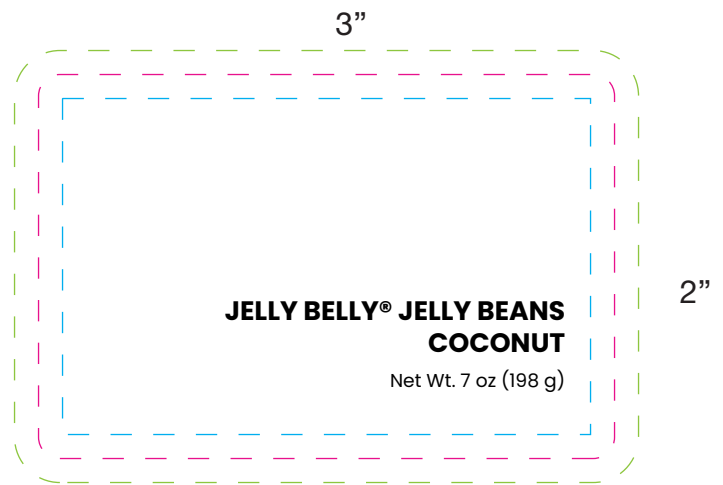

# BB455LG - Large Jar: Jelly Belly® Jelly Beans

Imprint Size: 3" x 2" (Front), 2.25" x 2.25" x 1" x .5" (Top)

Imprint Method: Full Color Digital

Candy Fill:

*Candy shape/size may vary by order.*

*Candy name and net weight is required on all labels. Please keep in mind that this virtual proof is not a printed sample of your artwork on our product. The size and placement of artwork may vary from this proof when actually printed on the product.*