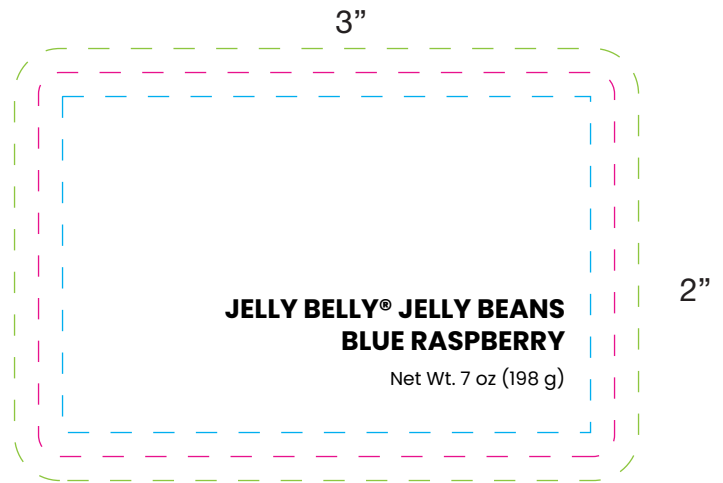

# BB455LG - Large Jar: Jelly Belly® Jelly Beans

Imprint Size: 3" x 2" (Front), 2.25" x 2.25" x 1" x .5" (Top)

Imprint Method: Full Color Digital

Candy Fill:

*Candy shape/size may vary by order.*

*Candy name and net weight is required on all labels. Please keep in mind that this virtual proof is not a printed sample of your artwork on our product. The size and placement of artwork may vary from this proof when actually printed on the product.*