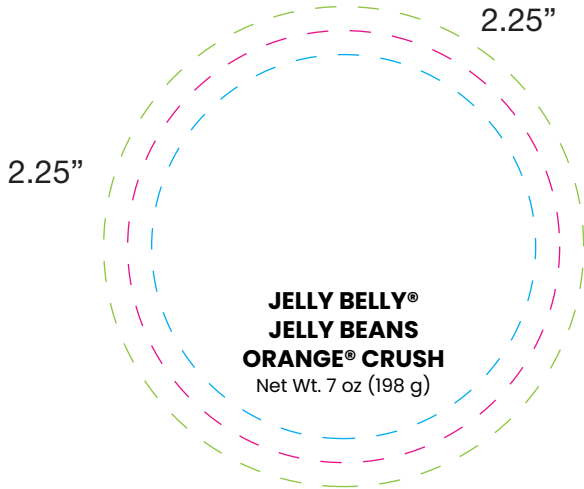

# BB455LG - Large Jar: Jelly Belly® Jelly Beans

Imprint Size: 3" x 2" (Front), 2.25" x 2.25" x 1" x .5" (Top)

Imprint Method: Full Color Digital

Candy Fill:

*Candy shape/size may vary by order.*

*Candy name and net weight is required on all labels. Please keep in mind that this virtual proof is not a printed sample of your artwork on our product. The size and placement of artwork may vary from this proof when actually printed on the product.*