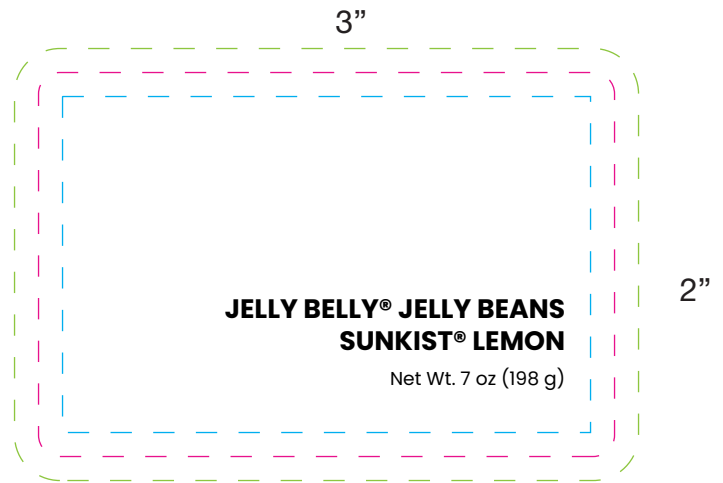

# BB455LG - Large Jar: Jelly Belly® Jelly Beans

Imprint Size: 3" x 2" (Front), 2.25" x 2.25" x 1" x .5" (Top)

Imprint Method: Full Color Digital

Candy Fill:

*Candy shape/size may vary by order.*

*Candy name and net weight is required on all labels. Please keep in mind that this virtual proof is not a printed sample of your artwork on our product. The size and placement of artwork may vary from this proof when actually printed on the product.*