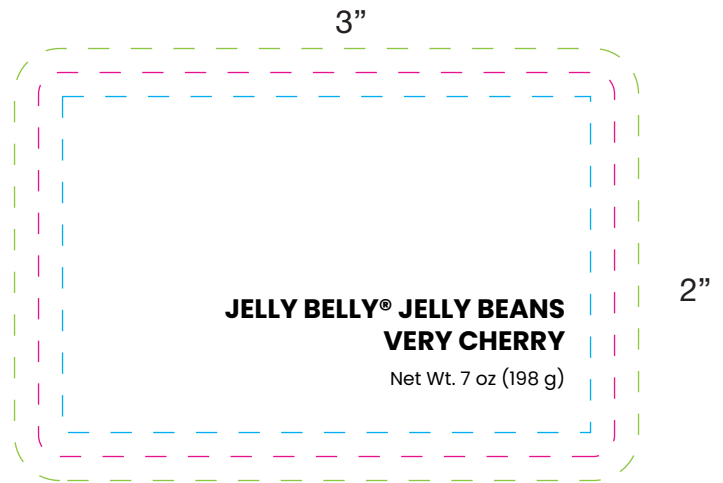

# BB455LG - Large Jar: Jelly Belly® Jelly Beans

Imprint Size: 3" x 2" (Front), 2.25" x 2.25" x 1" x .5" (Top)

Imprint Method: Full Color Digital

Candy Fill:

*Candy shape/size may vary by order.*

*Candy name and net weight is required on all labels. Please keep in mind that this virtual proof is not a printed sample of your artwork on our product. The size and placement of artwork may vary from this proof when actually printed on the product.*