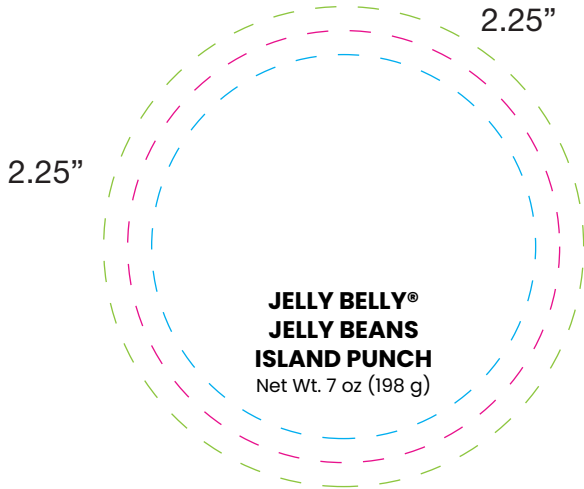

# BB455LG - Large Jar: Jelly Belly® Jelly Beans

Imprint Size: 3" x 2" (Front), 2.25" x 2.25" x 1" x .5" (Top)

Imprint Method: Full Color Digital

Candy Fill:

*Candy shape/size may vary by order.*

*Candy name and net weight is required on all labels. Please keep in mind that this virtual proof is not a printed sample of your artwork on our product. The size and placement of artwork may vary from this proof when actually printed on the product.*