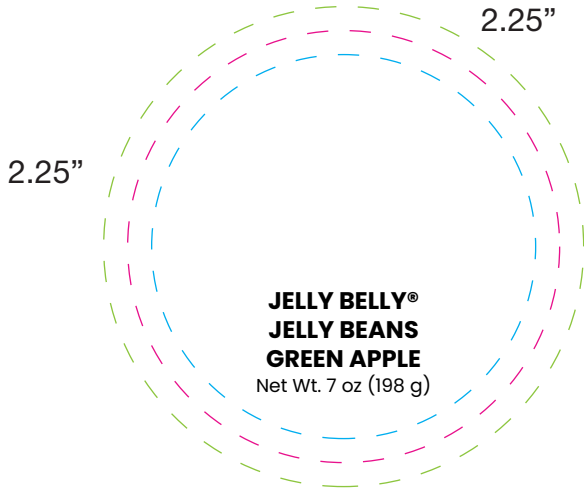

# BB455LG - Large Jar: Jelly Belly® Jelly Beans

Imprint Size: 3" x 2" (Front), 2.25" x 2.25" x 1" x .5" (Top)

Imprint Method: Full Color Digital

Candy Fill:

*Candy shape/size may vary by order.*

*Candy name and net weight is required on all labels. Please keep in mind that this virtual proof is not a printed sample of your artwork on our product. The size and placement of artwork may vary from this proof when actually printed on the product.*