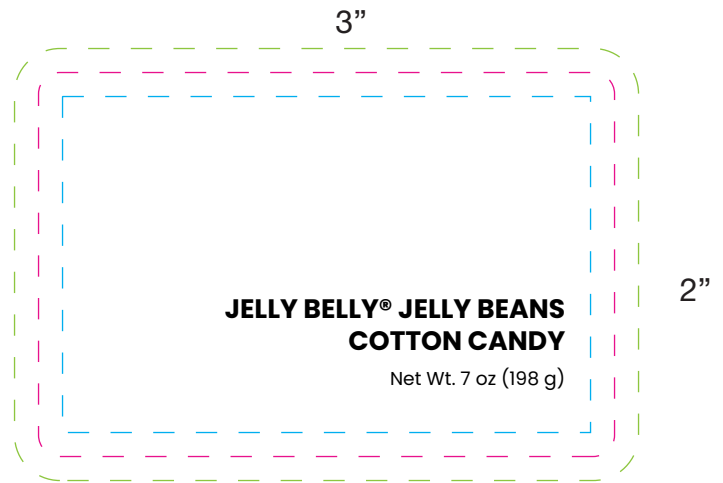

# BB455LG - Large Jar: Jelly Belly® Jelly Beans

Imprint Size: 3" x 2" (Front), 2.25" x 2.25" x 1" x .5" (Top)

Imprint Method: Full Color Digital

Candy Fill:

*Candy shape/size may vary by order.*

*Candy name and net weight is required on all labels. Please keep in mind that this virtual proof is not a printed sample of your artwork on our product. The size and placement of artwork may vary from this proof when actually printed on the product.*