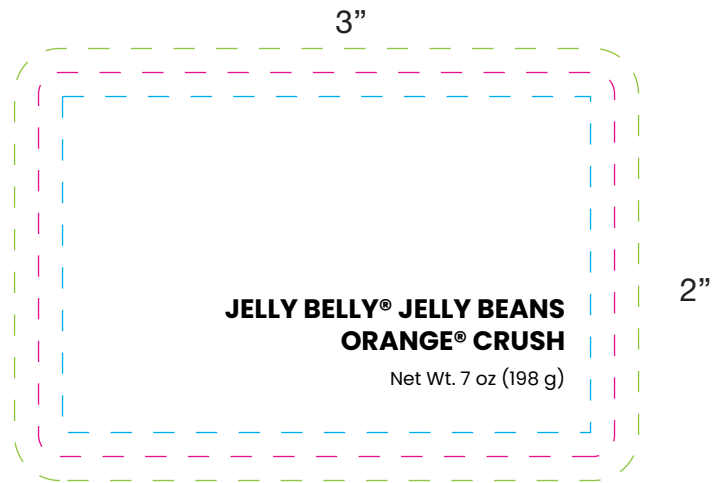

# BB455LG - Large Jar: Jelly Belly® Jelly Beans

Imprint Size: 3" x 2" (Front), 2.25" x 2.25" x 1" x .5" (Top)

Imprint Method: Full Color Digital

Candy Fill:

*Candy shape/size may vary by order.*

*Candy name and net weight is required on all labels. Please keep in mind that this virtual proof is not a printed sample of your artwork on our product. The size and placement of artwork may vary from this proof when actually printed on the product.*