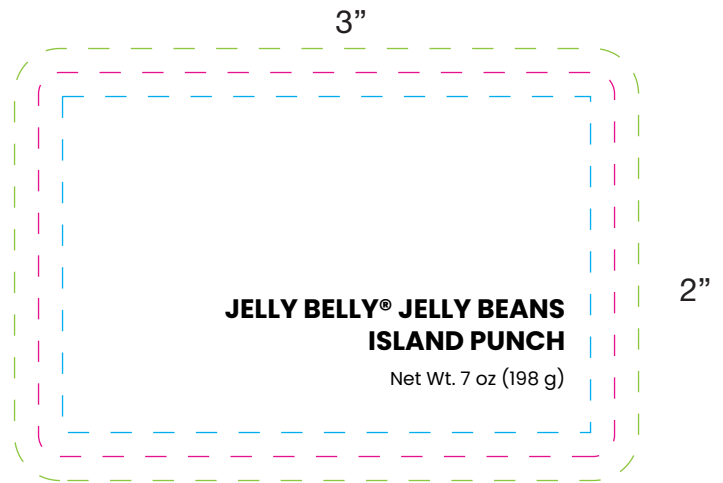

# BB455LG - Large Jar: Jelly Belly® Jelly Beans

Imprint Size: 3" x 2" (Front), 2.25" x 2.25" x 1" x .5" (Top)

Imprint Method: Full Color Digital

Candy Fill:

*Candy shape/size may vary by order.*

*Candy name and net weight is required on all labels. Please keep in mind that this virtual proof is not a printed sample of your artwork on our product. The size and placement of artwork may vary from this proof when actually printed on the product.*