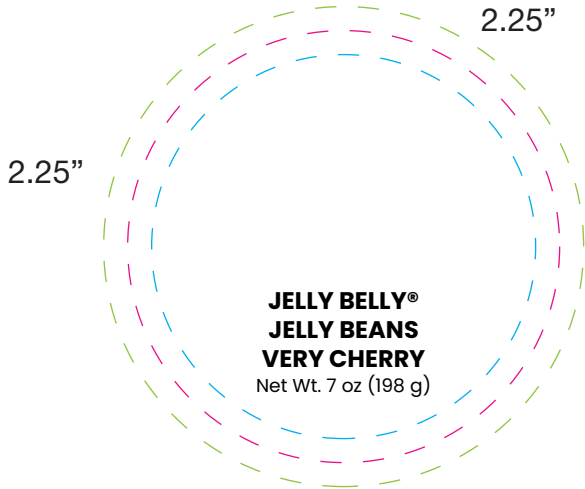

# BB455LG - Large Jar: Jelly Belly® Jelly Beans

Imprint Size: 3" x 2" (Front), 2.25" x 2.25" x 1" x .5" (Top)

Imprint Method: Full Color Digital

Candy Fill:

*Candy shape/size may vary by order.*

*Candy name and net weight is required on all labels. Please keep in mind that this virtual proof is not a printed sample of your artwork on our product. The size and placement of artwork may vary from this proof when actually printed on the product.*