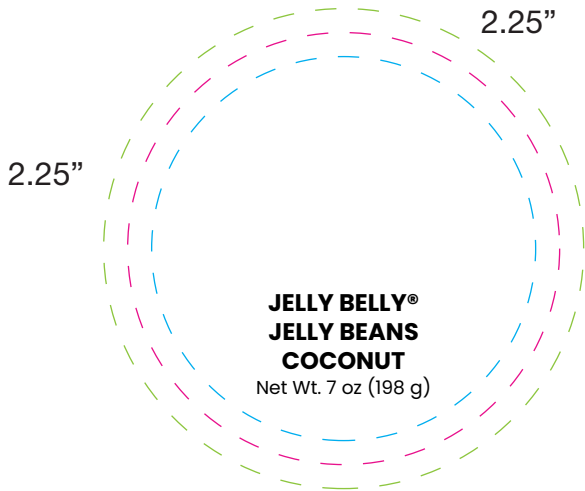

# BB455LG - Large Jar: Jelly Belly® Jelly Beans

Imprint Size: 3" x 2" (Front), 2.25" x 2.25" x 1" x .5" (Top)

Imprint Method: Full Color Digital

Candy Fill:

*Candy shape/size may vary by order.*

*Candy name and net weight is required on all labels. Please keep in mind that this virtual proof is not a printed sample of your artwork on our product. The size and placement of artwork may vary from this proof when actually printed on the product.*