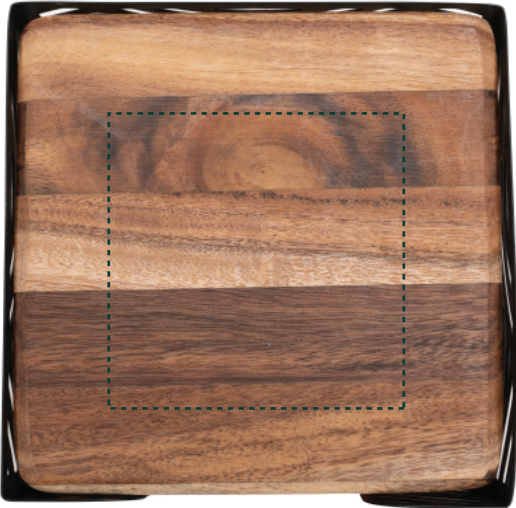

APPLICABLE FOR ITEM: B4SAC

**4 Pc. Acacia Wood Square Coaster Set
with Black Metal Stand**

4" W x 4 1/5" L x 3/8" H Coaster; Stand 4 1/4" W x 4 1/4" L x 1 7/8" H

Pad Print 2.5" W x 2.5" H on centered on each coaster

Imprint area(s) at actual size