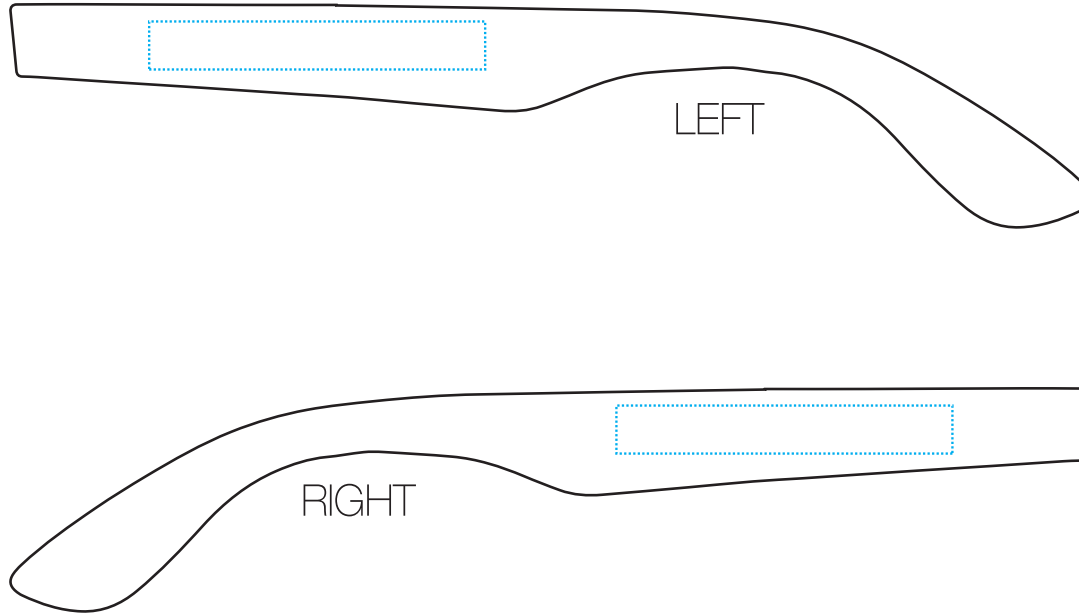

Product Information

Product Name: Metallic Sunglasses

Item # 923

Imprint Area: Each Side: 1/4”H x 1 3/4”W

Minimum Line Thickness
0.5 pts

Inverted 1 pts

Minimum Point Size

Aa Bb Cc Dd Ee Ff Gg Hh Ii Jj Kk Ll Mm Nn Oo Pp Qq Rr Ss Tt Uu Vv Ww Xx Yy Zz 5 pts

Inverted 7 pts
Aa Bb Cc Dd Ee Ff Gg Hh Ii Jj Kk Ll Mm Nn Oo Pp Qq Rr Ss Tt Uu Vv Ww Xx Yy Zz

Font Style on small text size

Arial Regular or any light type font

Aa Bb Cc Dd Ee Ff Gg Hh Ii Jj Kk Ll Mm Nn Oo Pp Qq Rr Ss Tt Uu Vv Ww Xx Yy Zz