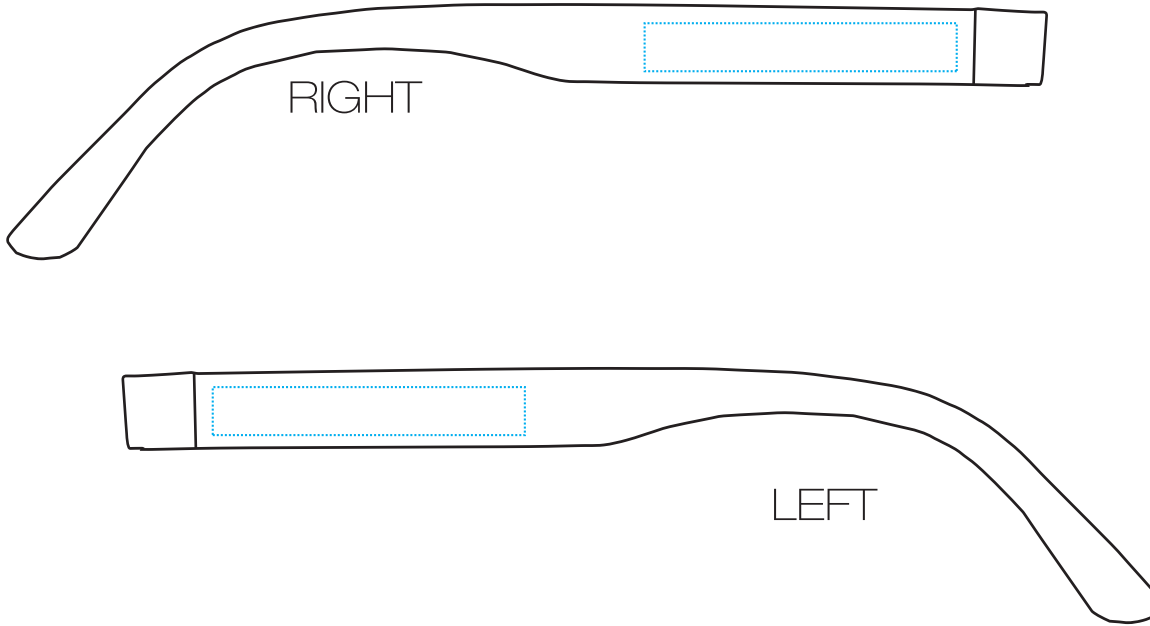

Product Information

Product Name: Aviator Sunglasses

Item # 920

Imprint Area: Right or Left: 1/4”H x 1 5/8”W

<p>Minimum Line Thickness 0.5 pts</p> <p>Inverted 1 pts</p>	<p>Minimum Point Size</p> <p>Aa Bb Cc Dd Ee Ff Gg Hh Ii Jj Kk Ll Mm Nn Oo Pp Qq Rr Ss Tt Uu Vv Ww Xx Yy Zz</p> <p>5 pts</p> <p>Inverted 7 pts</p> <p>Aa Bb Cc Dd Ee Ff Gg Hh Ii Jj Kk Ll Mm Nn Oo Pp Qq Rr Ss Tt Uu Vv Ww Xx Yy Zz</p>
---	---

Font Style on small text size

Arial Regular or any light type font
Aa Bb Cc Dd Ee Ff Gg Hh Ii Jj Kk Ll Mm Nn Oo Pp Qq Rr Ss Tt Uu Vv Ww Xx Yy Zz

BOLD fonts tend to close the eye of the letters
Aa Bb Cc Dd Ee Ff Gg Hh Ii Jj Kk Ll Mm Nn Oo Pp Qq Rr Ss Tt Uu Vv Ww Xx Yy Zz