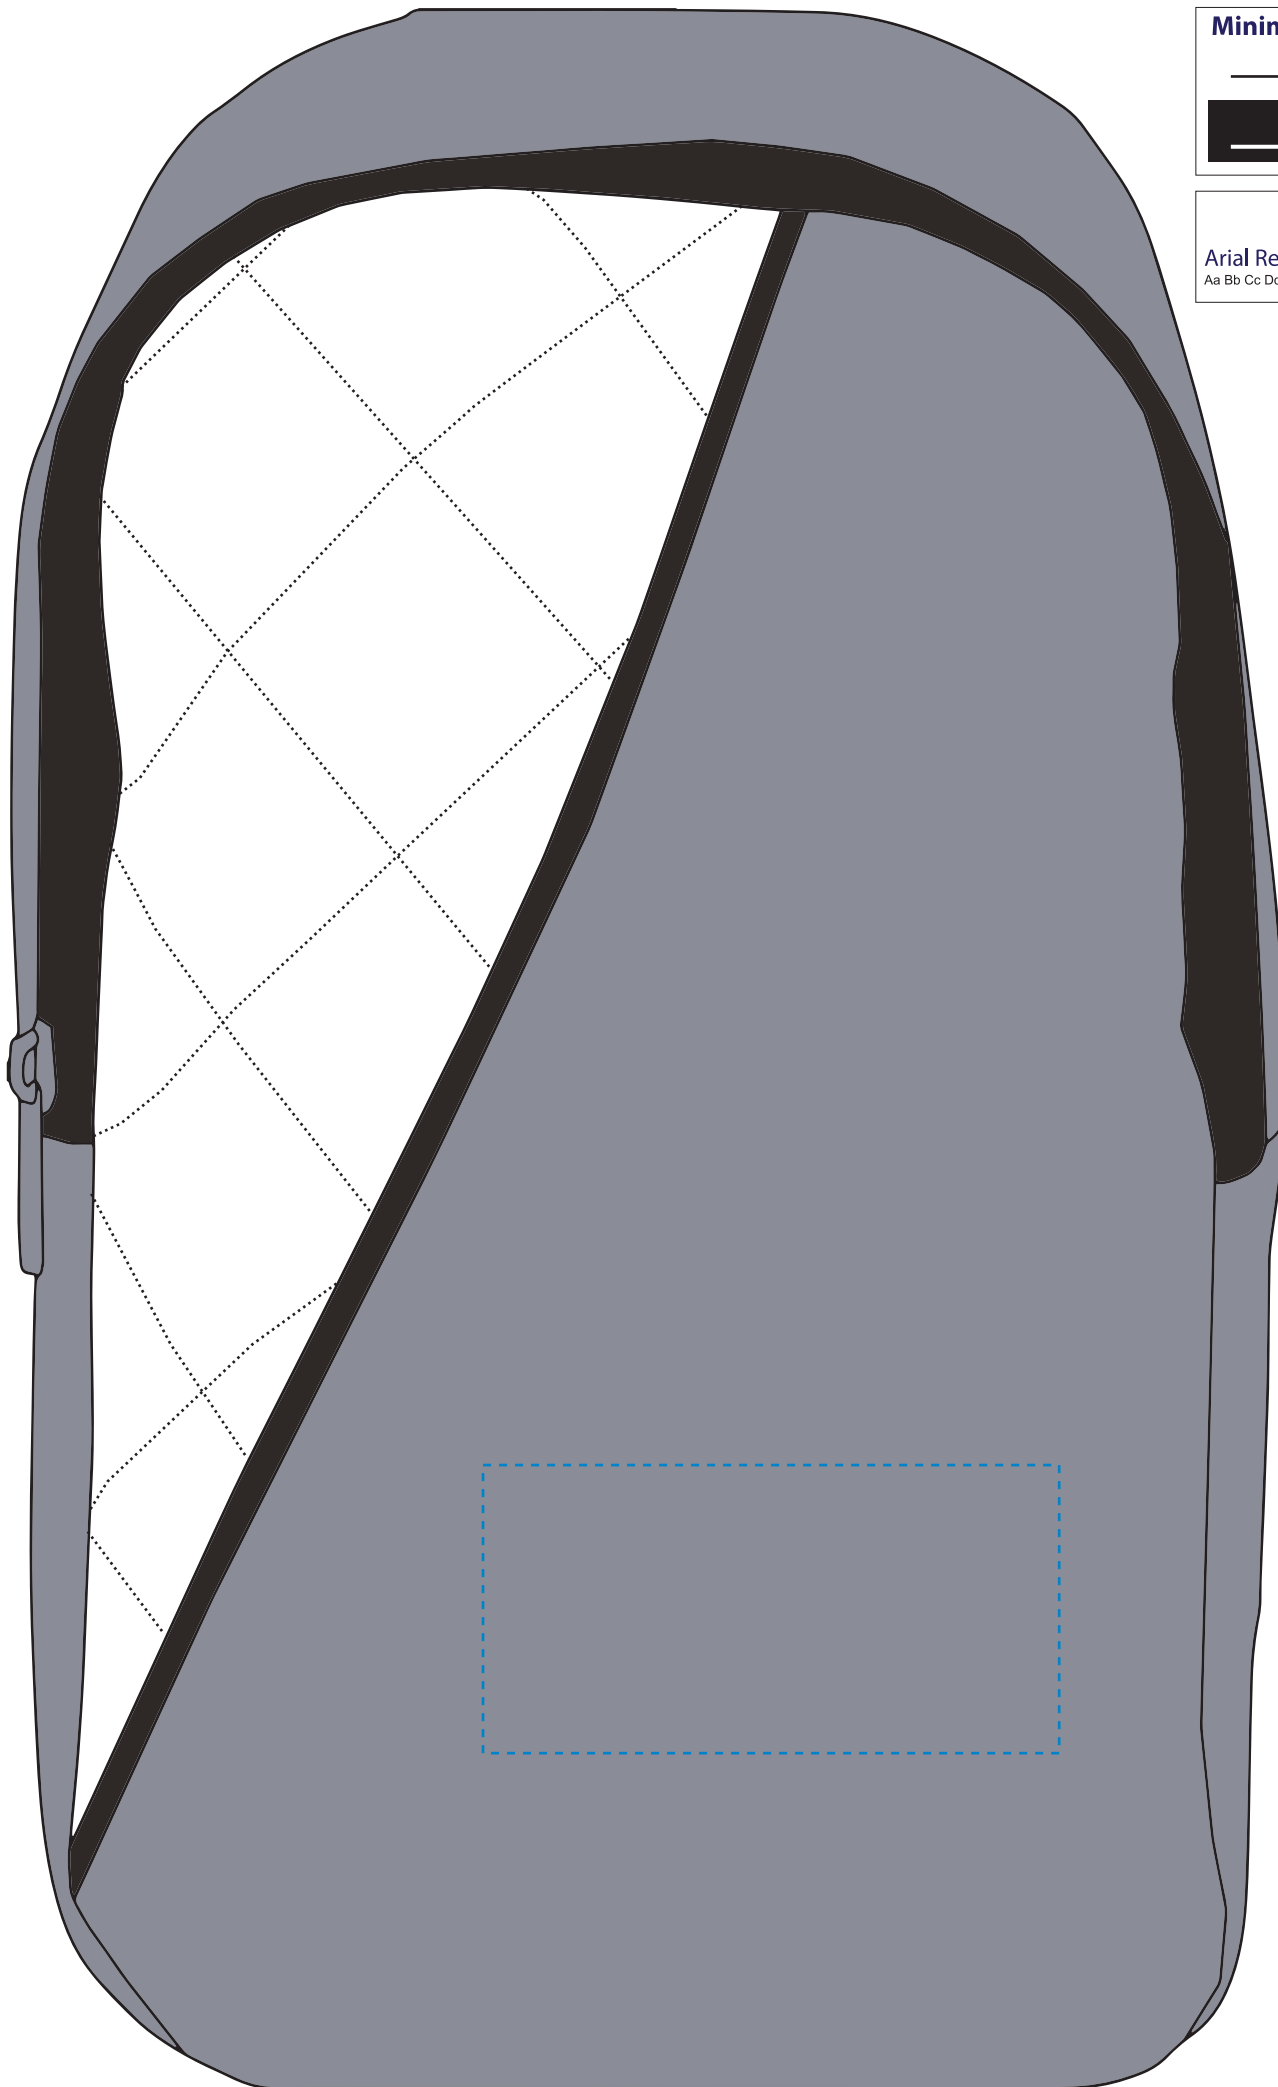

Product Information

Product Name: Mod Sling Bag

Item # 8660-EV

Imprint Area: Screen Print: 1 1/2"H x 3"W

Minimum Line Thickness
1 pts
Inverted 1.5 pts

Minimum Point Size
Aa Bb Cc Dd Ee Ff Gg Hh Ii Jj Kk Ll Mm Nn Oo Pp Qq Rr Ss ... 9 pts
Inverted 10 pts
Aa Bb Cc Dd Ee Ff Gg Hh Ii Jj Kk Ll Mm Nn Oo Pp Qq Rr Ss ...

Halftones
X

Vibrant Color
✓

Number of Ink Colors Available
One Color Spot Max
No Halftones Unless Printing
Full Color - Digital Direct -

Product Information

Product Name: Mod Sling Bag

Item # 8660-EV

Imprint Area: Digital Direct 1 1/2"H x 3"W