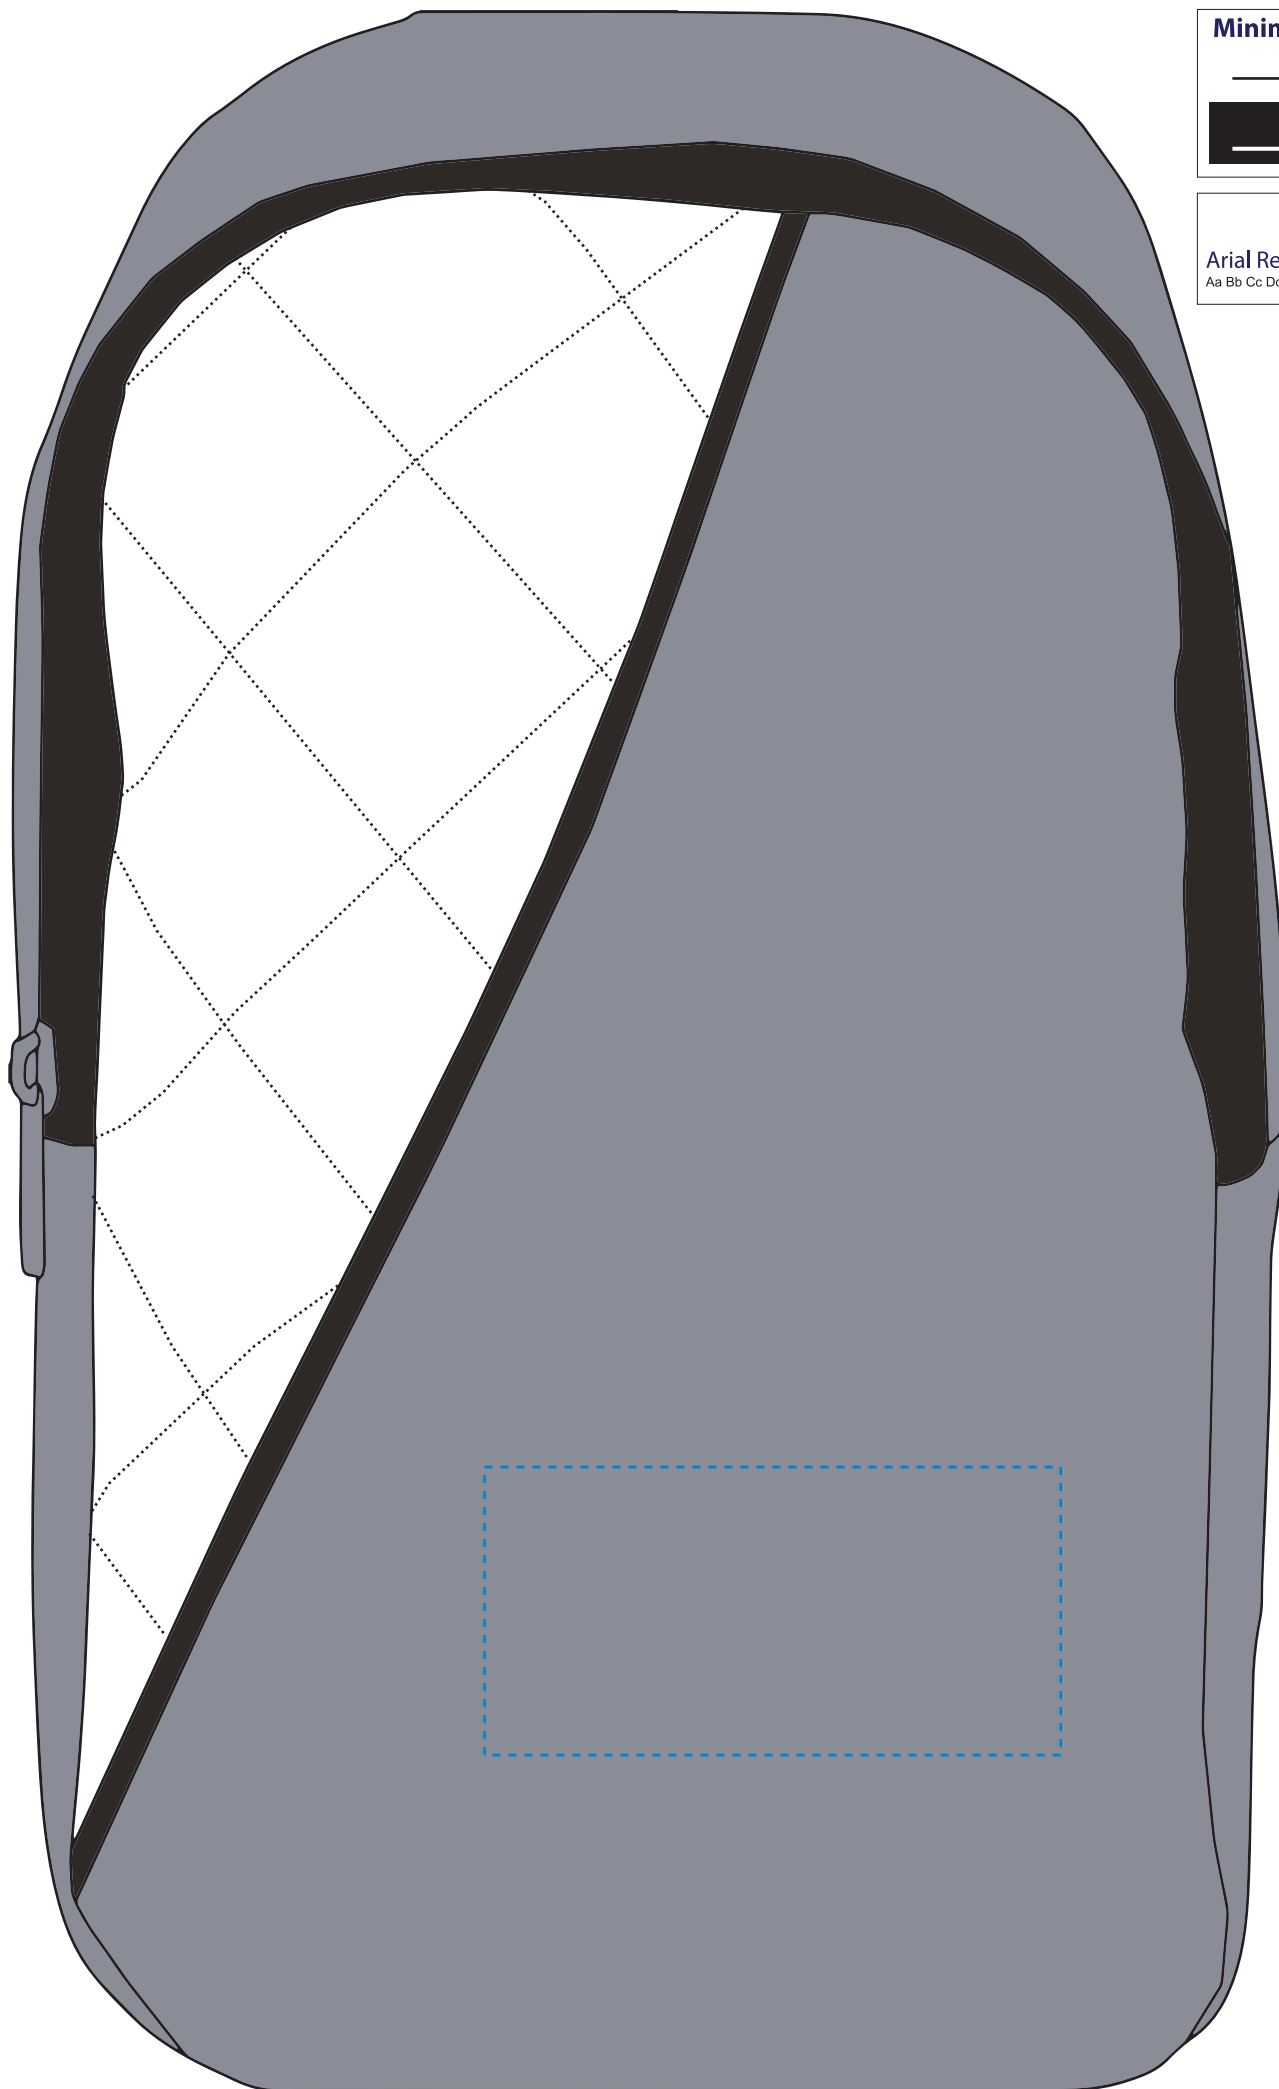

Product Information

Product Name: Mod Sling Bag

Item # 8660-EV

Imprint Area: Screen Print: 1 1/2"H x 3"W

Minimum Line Thickness
1 pts
Inverted 1.5 pts

Minimum Point Size
Aa Bb Cc Dd Ee Ff Gg Hh Ii Jj Kk Ll Mm Nn Oo Pp Qq Rr Ss ... 9 pts
Inverted 10 pts
Aa Bb Cc Dd Ee Ff Gg Hh Ii Jj Kk Ll Mm Nn Oo Pp Qq Rr Ss ...

Font Style on small text size
Arial Regular or any light type font
Aa Bb Cc Dd Ee Ff Gg Hh Ii Jj Kk Ll Mm Nn Oo Pp Qq Rr Ss Tt Uu Vv Ww Xx Yy Zz
BOLD fonts tend to close the eye of the letters
Aa Bb Cc Dd Ee Ff Gg Hh Ii Jj Kk Ll Mm Nn Oo Pp Qq Rr Ss Tt Uu Vv Ww Xx Yy Zz

Halftones
X

Vibrant Color
✓

Number of Ink Colors Available
One Color Spot Max
No Halftones Unless Printing
Full Color - Digital Direct -

Product Information

Product Name: Mod Sling Bag

Item # 8660-EV

Imprint Area: Digital Direct 1 1/2"H x 3"W