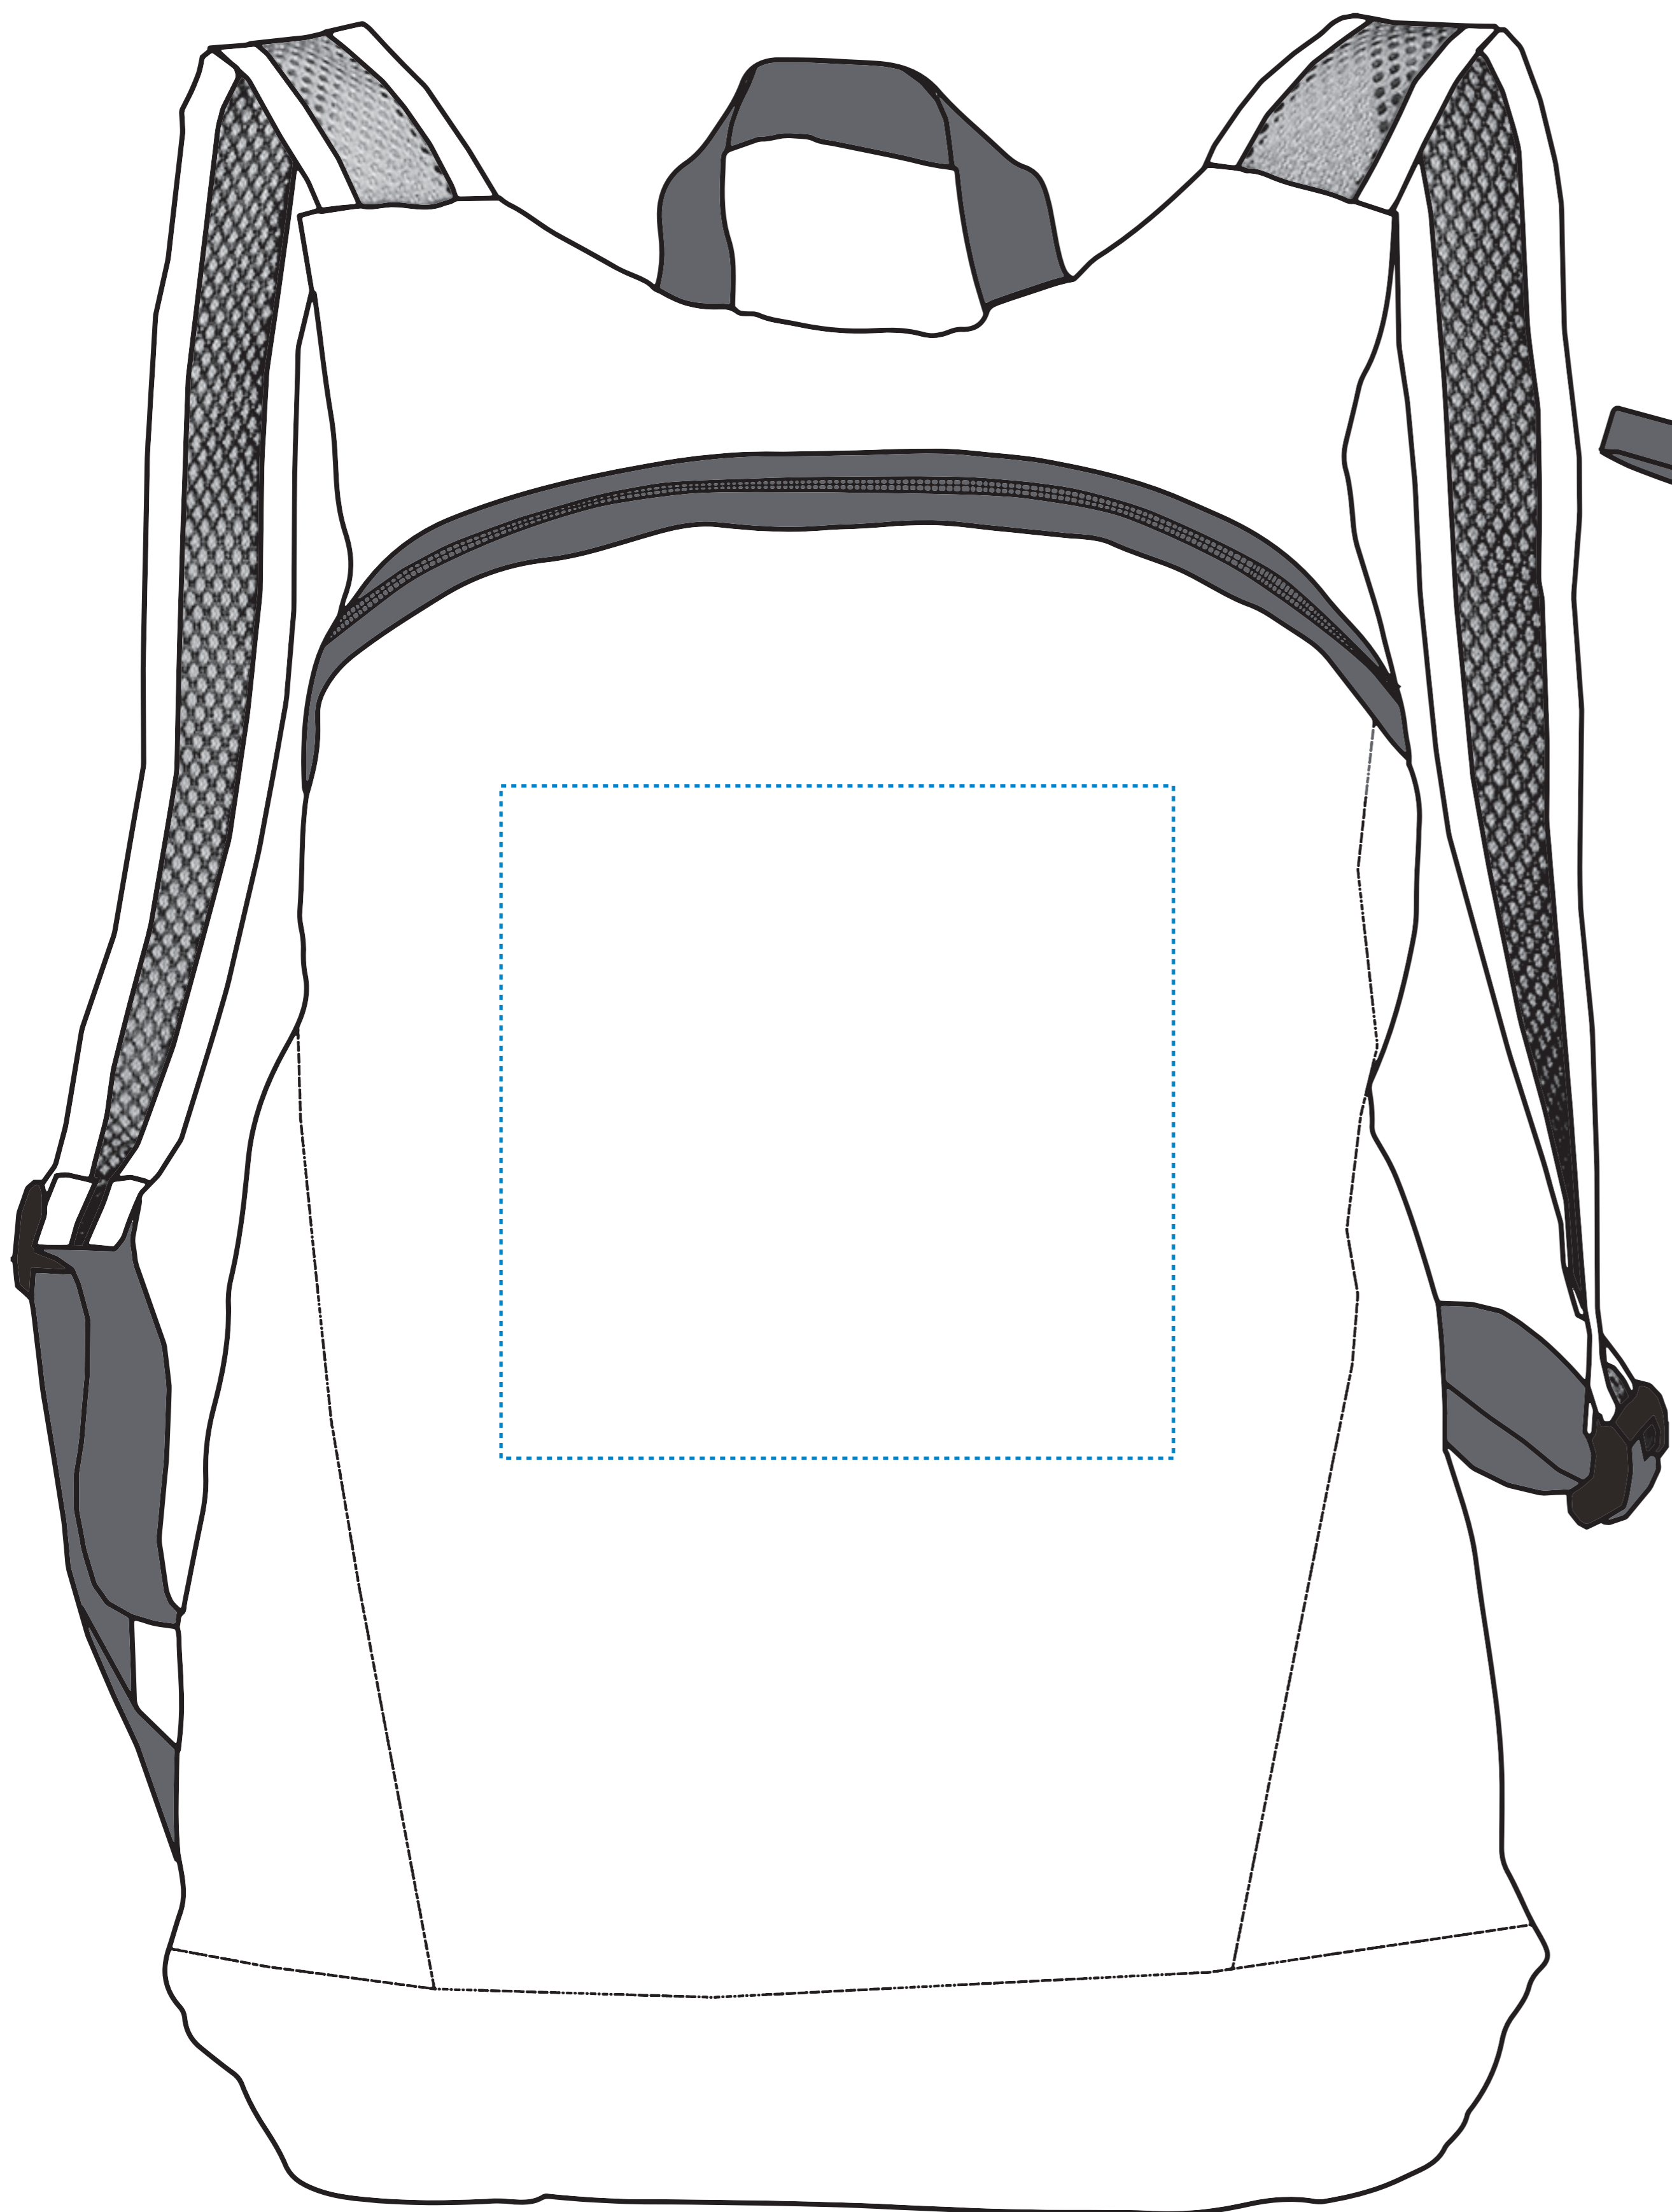

Product Information

Product Name: Ripstop Stow'n Go Backpack

Item # 8615

Imprint Area: Front: 5 1/2"H x 5 1/2"W Pouch: 2"H x 3 1/2"W

Minimum Line Thickness 1.25 pts Inverted 2 pts	Minimum Point Size Aa Bb Cc Dd Ee Ff Gf Hn Ii Jj Kk Ll Mm Nn Oo Pp 11 pts Aa Bb Cc Dd Ee Ff Gf Hn Ii Jj Kk Ll Mm Nn Oo Pp Inverted 11 pts	
Font Style on small text size Arial Regular or any light type font Aa Bb Cc Dd Ee Ff Gg Hh Ii Jj Kk Ll Mm Nn Oo Pp Qq Rr Ss Tt Uu Vv Ww Xx Yy Zz ✓ BOLD fonts tend to close the eye of the letters ✗		
Due to product material, small text and details are not recommended.	Vibrant Color ✓	Number of Ink Colors Available One Color Spot Max No Halftones unless doing a Vibrant Color - Full Color - Heat Transfer