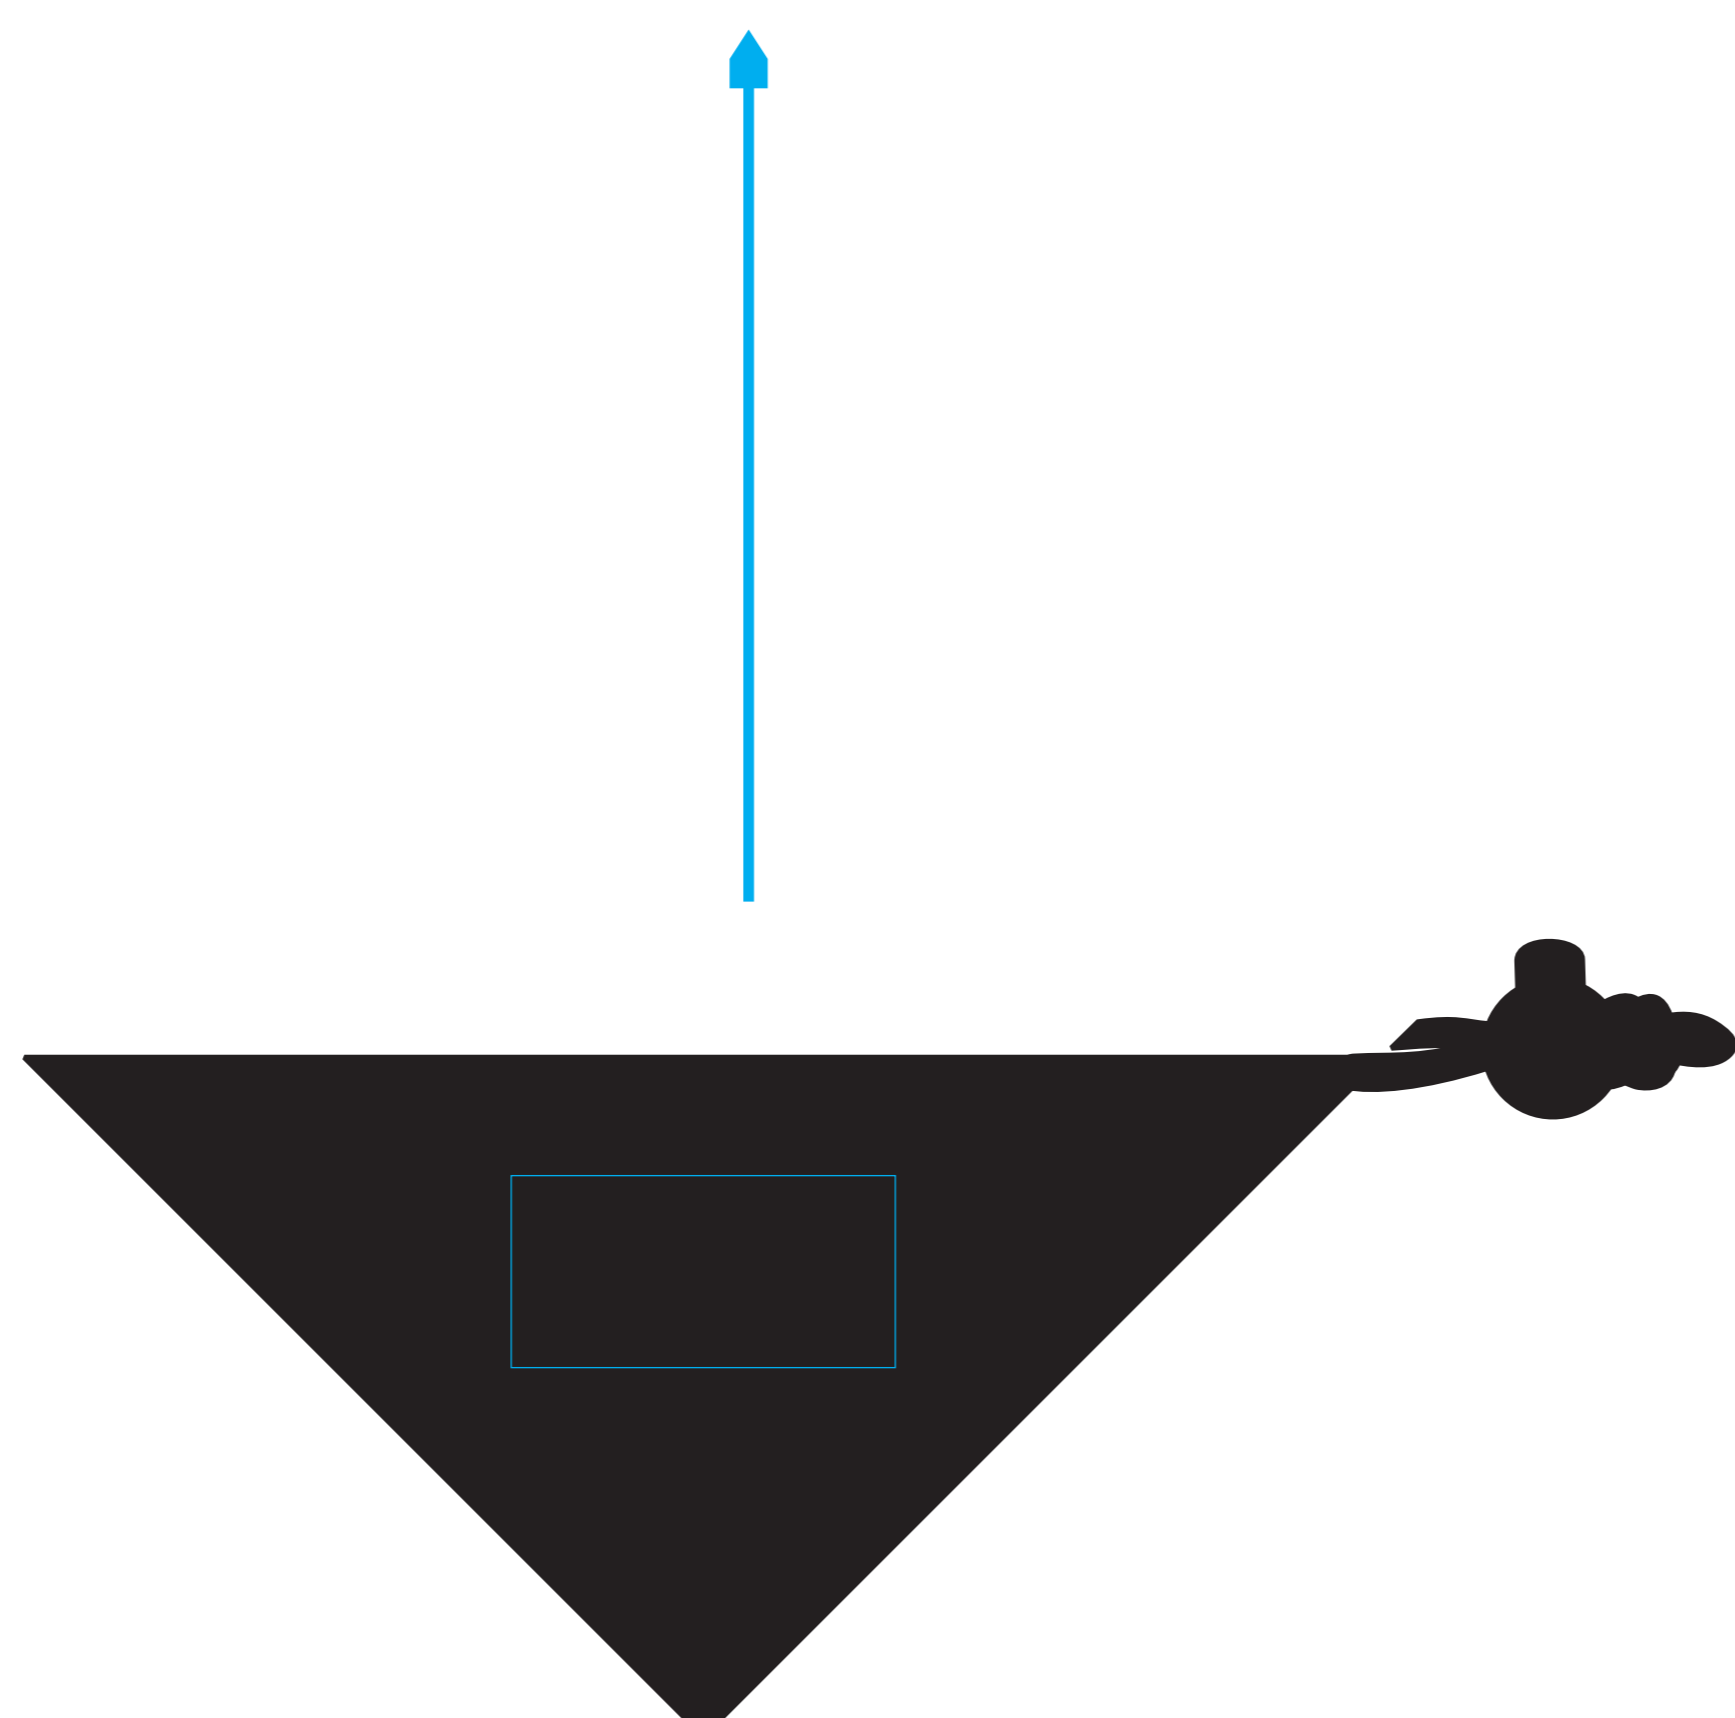

Product Information

Product Name: Stow'n Go Tote

Item # 8475

Imprint Area: Front or Back: 8"H x 9"W Front or Back Corner: 1"H x 2"W

Minimum Line Thickness 1.25 pts 	Minimum Point Size As Bb Cc Dd Ee Ff Gg Hh Ii Jj Kk Ll Mm Nn Oo Pp 11 pts Aa Bb Cc Dd Ee Ff Gg Hh Ii Jj Kk Ll Mm Nn Oo Pp 10 pts	
Arial Regular or any light type font <small>Aa Bb Cc Dd Ee Ff Gg Hh Ii Jj Kk Ll Mm Nn Oo Pp Qq Rr Ss Tt Uu Vv Ww Xx Yy Zz</small>	Font Style on small text size:  Bold fonts tend to close the eye of the letters.	
Due to product material, small text and details are not recommended.	Vibrant Color 	Number of Ink Colors Available Two Color Spot Max on bag One Color Spot Max on corner No Halftones unless doing a Vibrant Color - Full Color - Heat Transfer

Front

Back

Front

Back