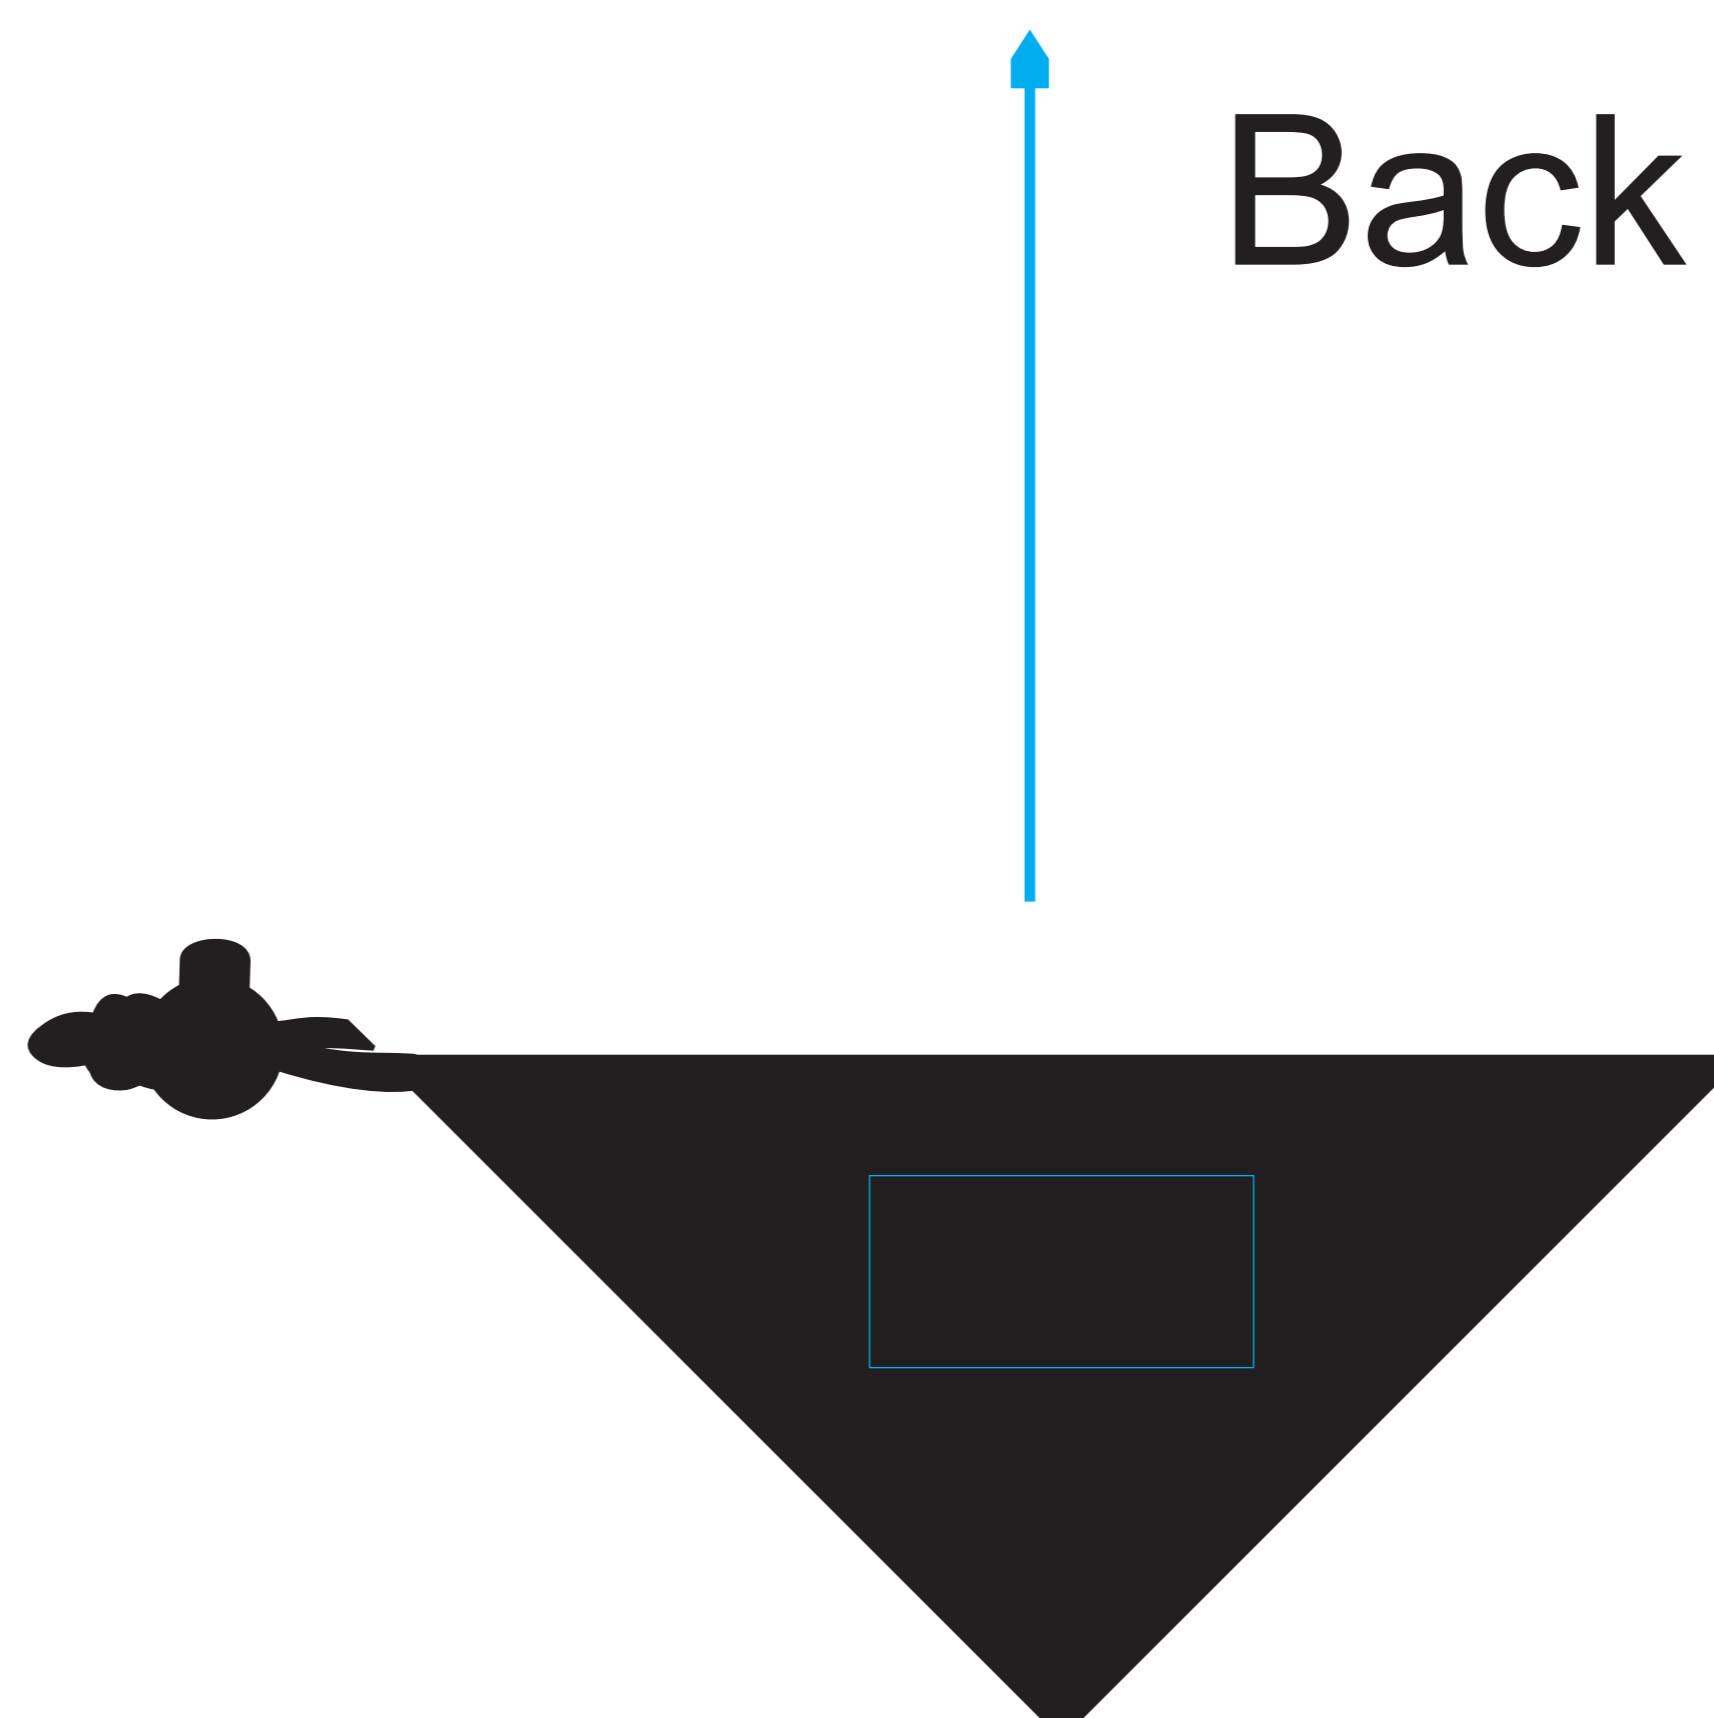

Product Information

Product Name: Stow'n Go Tote

Item # 8475

Imprint Area: Front or Back: 8"H x 9"W Front or Back Corner: 1"H x 2"W

Minimum Line Thickness 1.25 pts 	Minimum Point Size As Bb Cc Dd Ee Ff Gg Hh Ii Jj Kk Ll Mm Nn Oo Pp 11 pts Aa Bb Cc Dd Ee Ff Gg Hh Ii Jj Kk Ll Mm Nn Oo Pp 10 pts	
Arial Regular or any light type font <small>Aa Bb Cc Dd Ee Ff Gg Hh Ii Jj Kk Ll Mm Nn Oo Pp Qq Rr Ss Tt Uu Vv Ww Xx Yy Zz</small>	Font Style on small text size:  Bold fonts tend to close the eye of the letters.	
Due to product material, small text and details are not recommended.	Vibrant Color 	Number of Ink Colors Available Two Color Spot Max on bag One Color Spot Max on corner No Halftones unless doing a Vibrant Color - Full Color - Heat Transfer

Front

Back

Front

Back