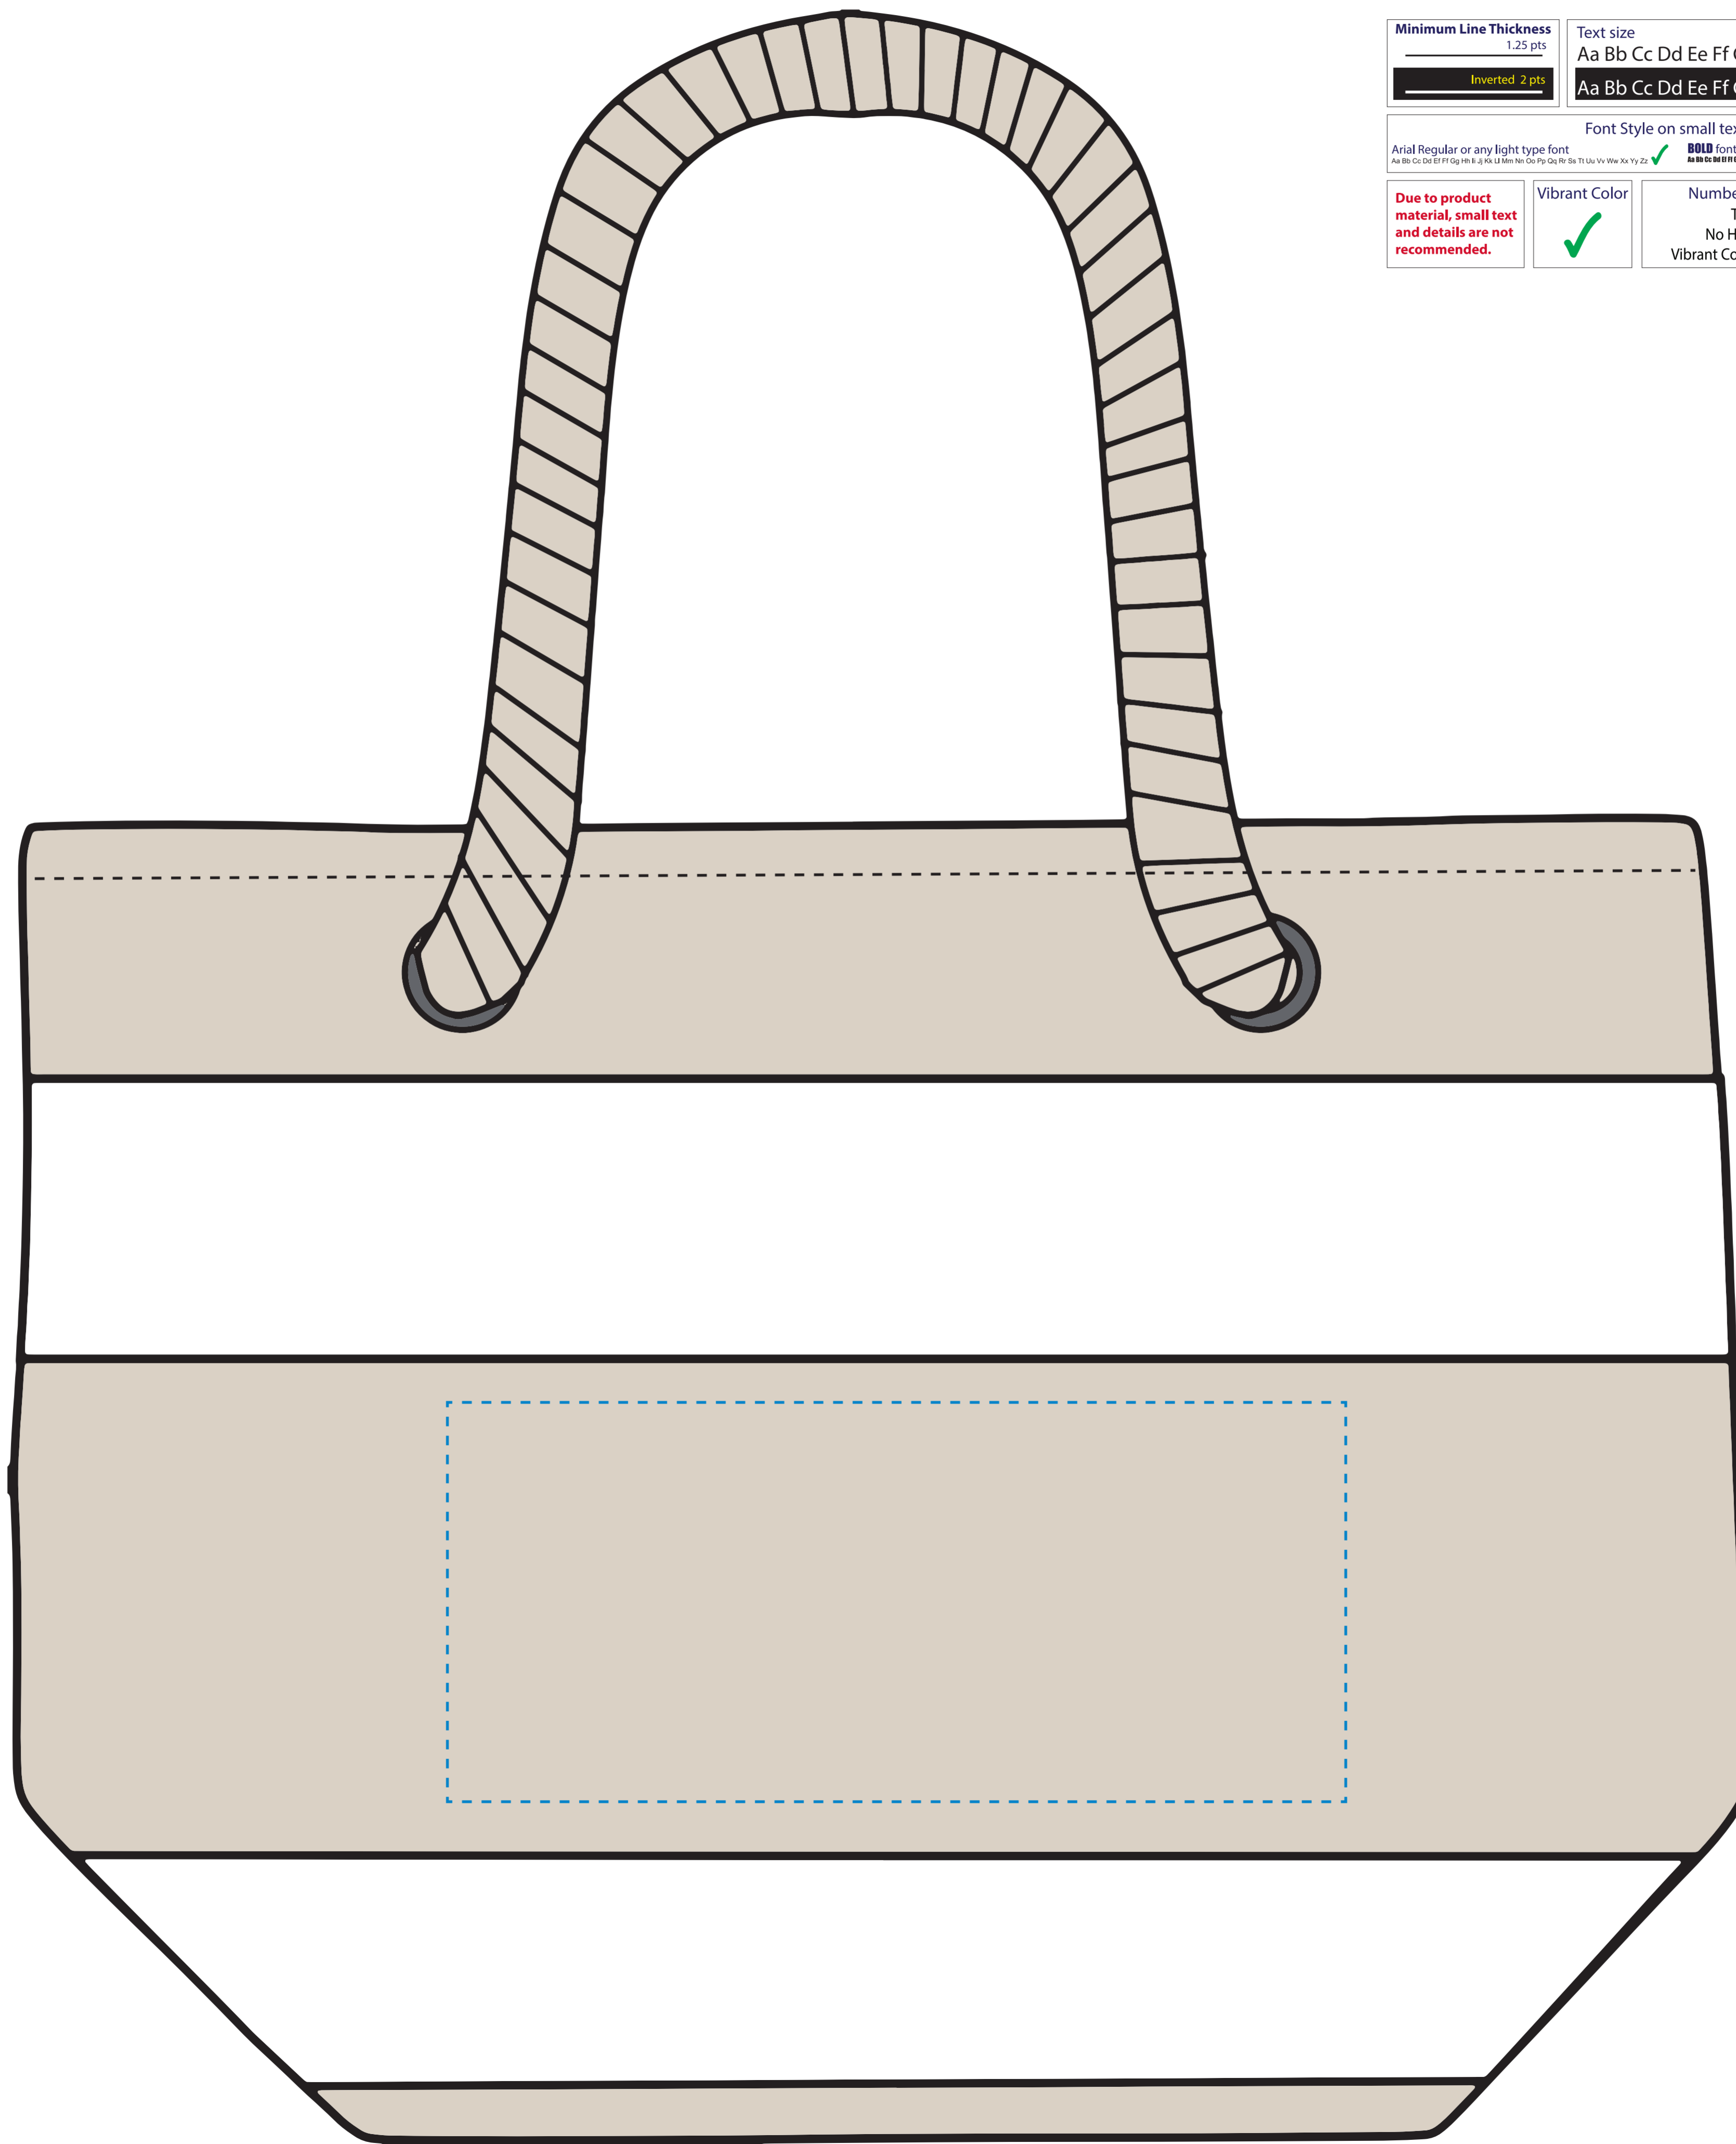

Product Information

Product Name: 16oz. Portsmouth Cotton Canvas Boat Tote

Item # 8450

Imprint Area: Front or Back: 4"H x 9"W

Minimum Line Thickness 1.25 pts Inverted 2 pts	Text size Aa Bb Cc Dd Ee Ff Gf Hn Ii Jj Kk Ll 15pts Aa Bb Cc Dd Ee Ff Gf Hn Ii Jj Kk Ll Inverted 15pts	
Font Style on small text size Arial Regular or any light type font <input checked="" type="checkbox"/> BOLD fonts tend to close the eye of the letters <input type="checkbox"/>		
Due to product material, small text and details are not recommended.	Vibrant Color <input checked="" type="checkbox"/>	Number of Ink Colors Available Two Color Spot Max No Halftones unless doing a Vibrant Color - Full Color- Heat Transfer