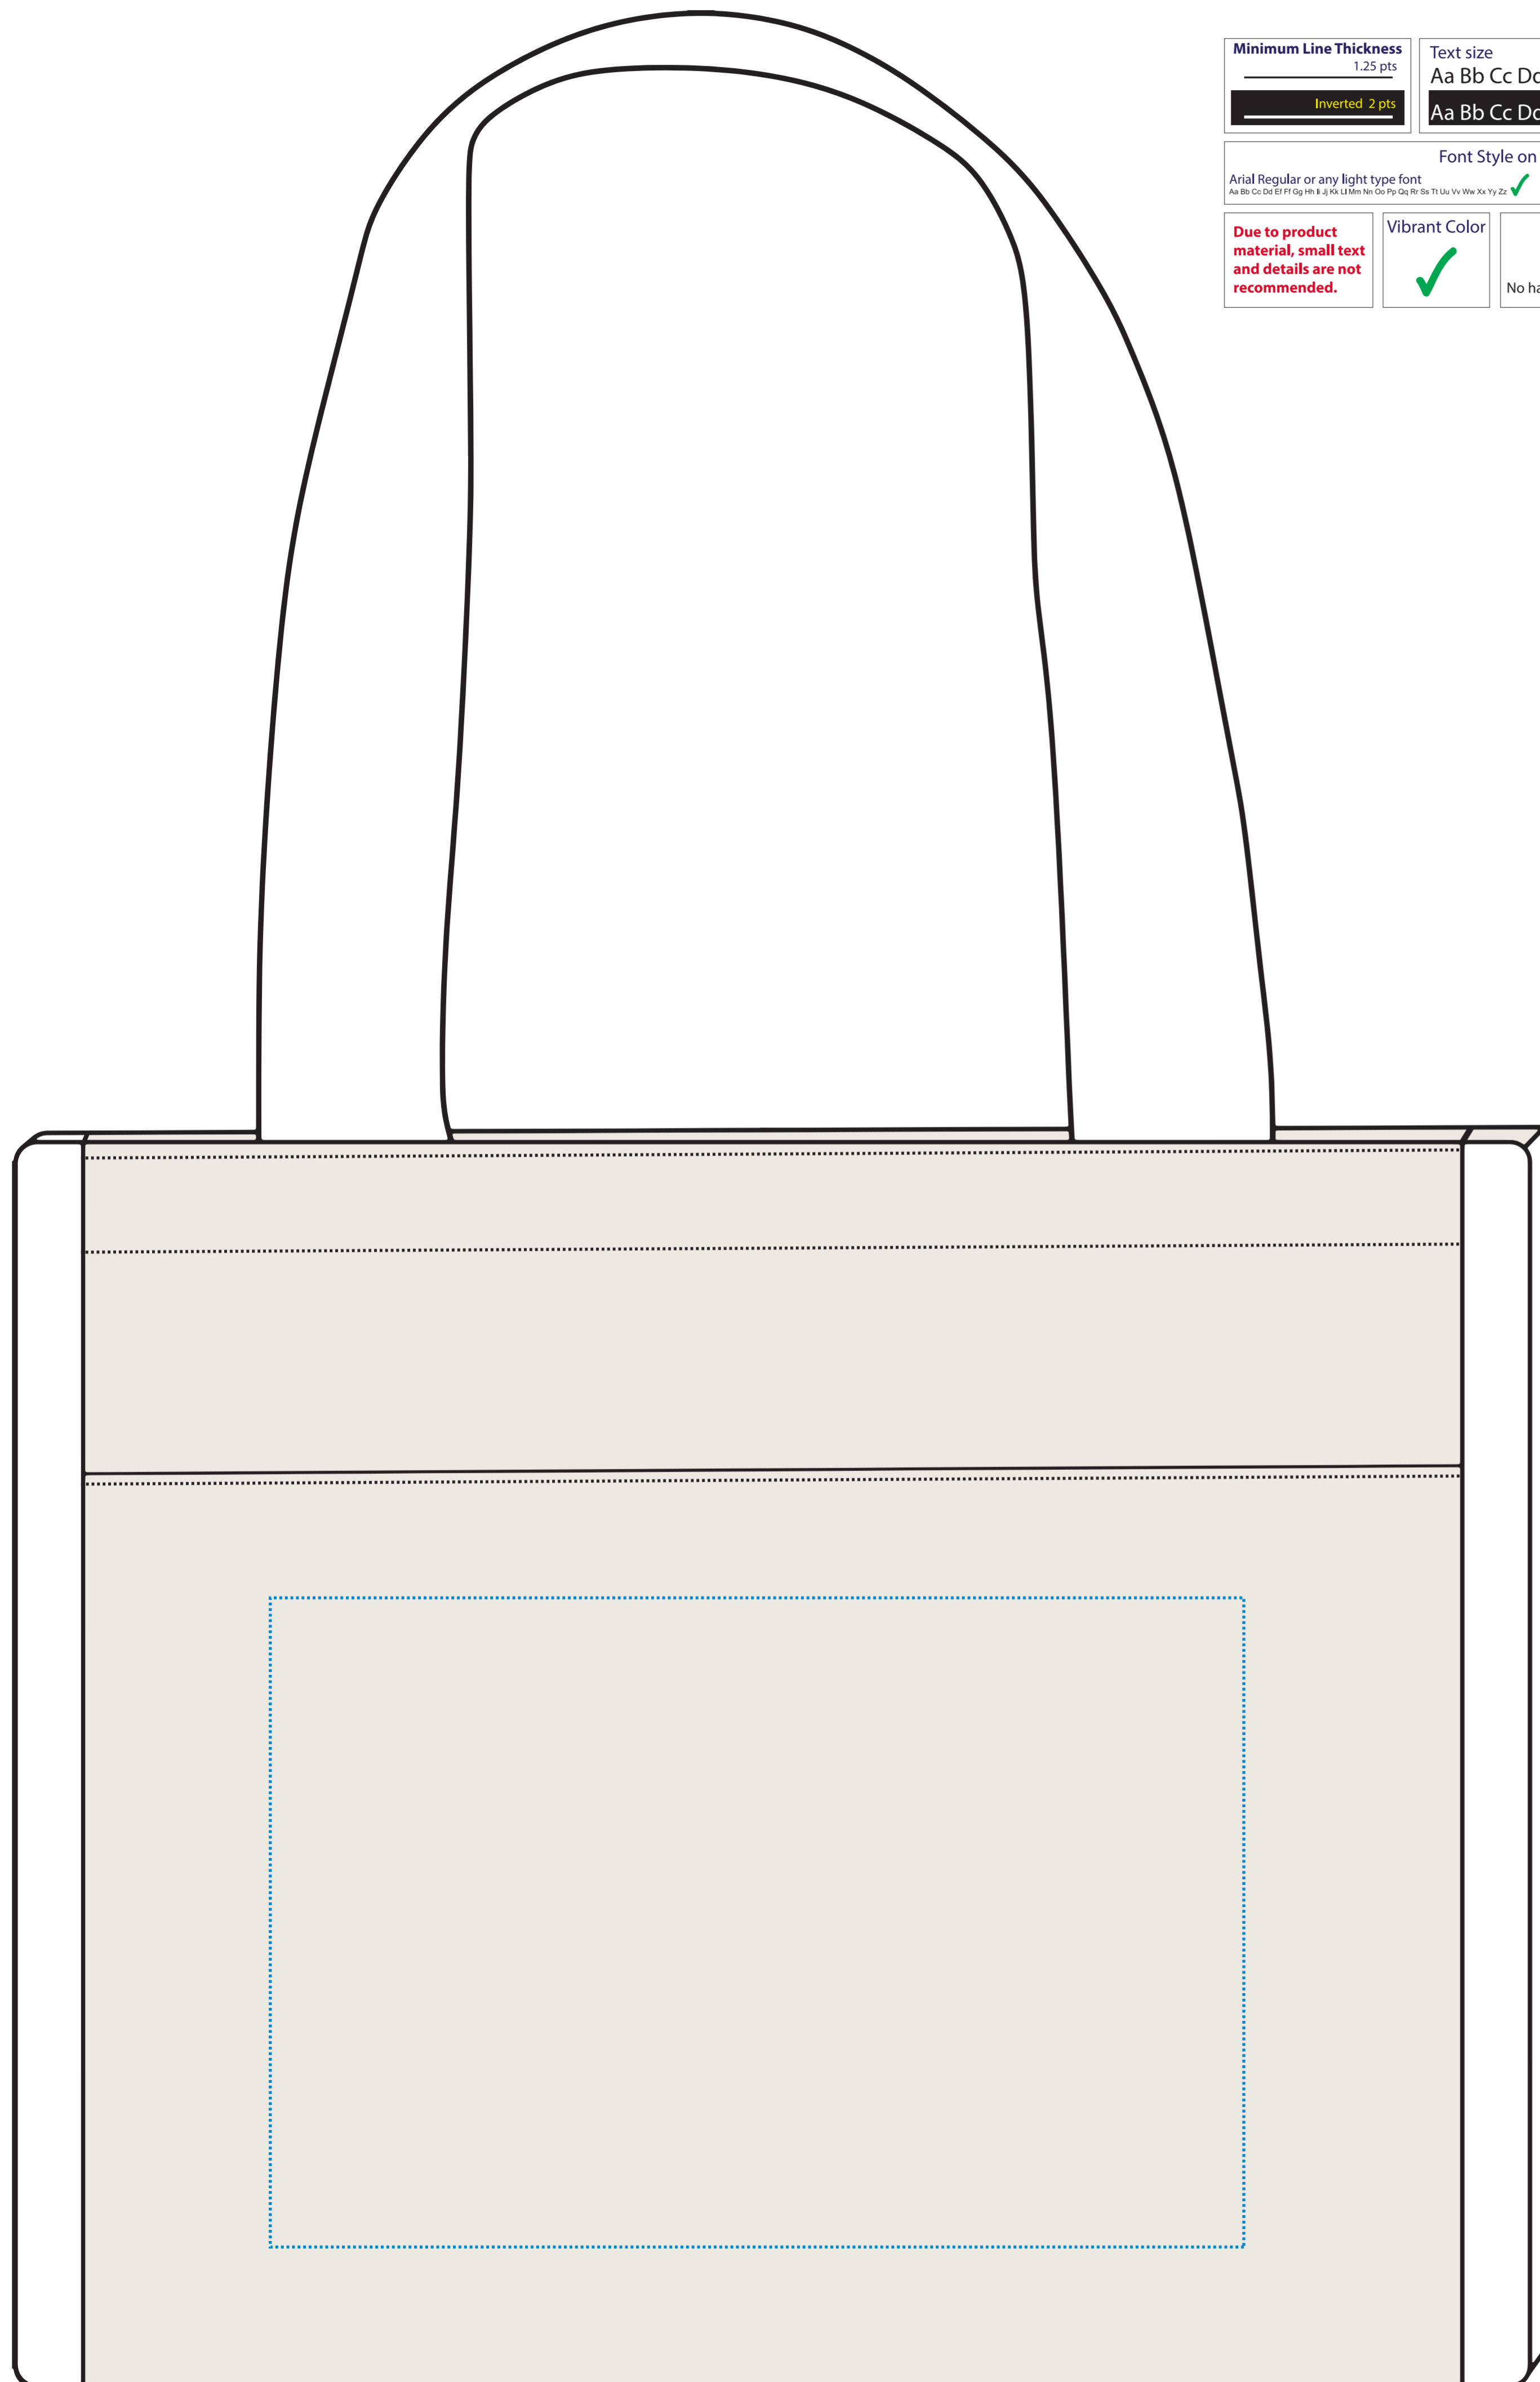

**Product Information**

**Product Name:** 14oz. Coventry Cotton Canvas Tote

**Item #** 8410

**Imprint Area:** Front Pocket: 6"H x 9"W    Back: 8"H x 9"W

|  |   |
|--|---|
| <b>Minimum Line Thickness</b><br>1.25 pts  | <b>Text size</b><br>Aa Bb Cc Dd Ee Ff Gf Hn Ii Jj Kk Ll 15pts |
| <b>Inverted 2 pts</b>  | <b>Inverted 15pts</b><br>Aa Bb Cc Dd Ee Ff Gf Hn Ii Jj Kk Ll  |
| <b>Font Style on small text size</b><br>Arial Regular or any light type font <input checked="" type="checkbox"/> <b>BOLD</b> fonts tend to close the eye of the letters <input type="checkbox"/> |   |
| <b>Due to product material, small text and details are not recommended.</b>  | <b>Vibrant Color</b> <input checked="" type="checkbox"/>      |
| <b>Number of Ink Colors Available</b><br>Front: One Color Spot Max<br>Back: Two Color Spot Max<br>No halftones unless doing a Full Color Heat Transfer   |   |