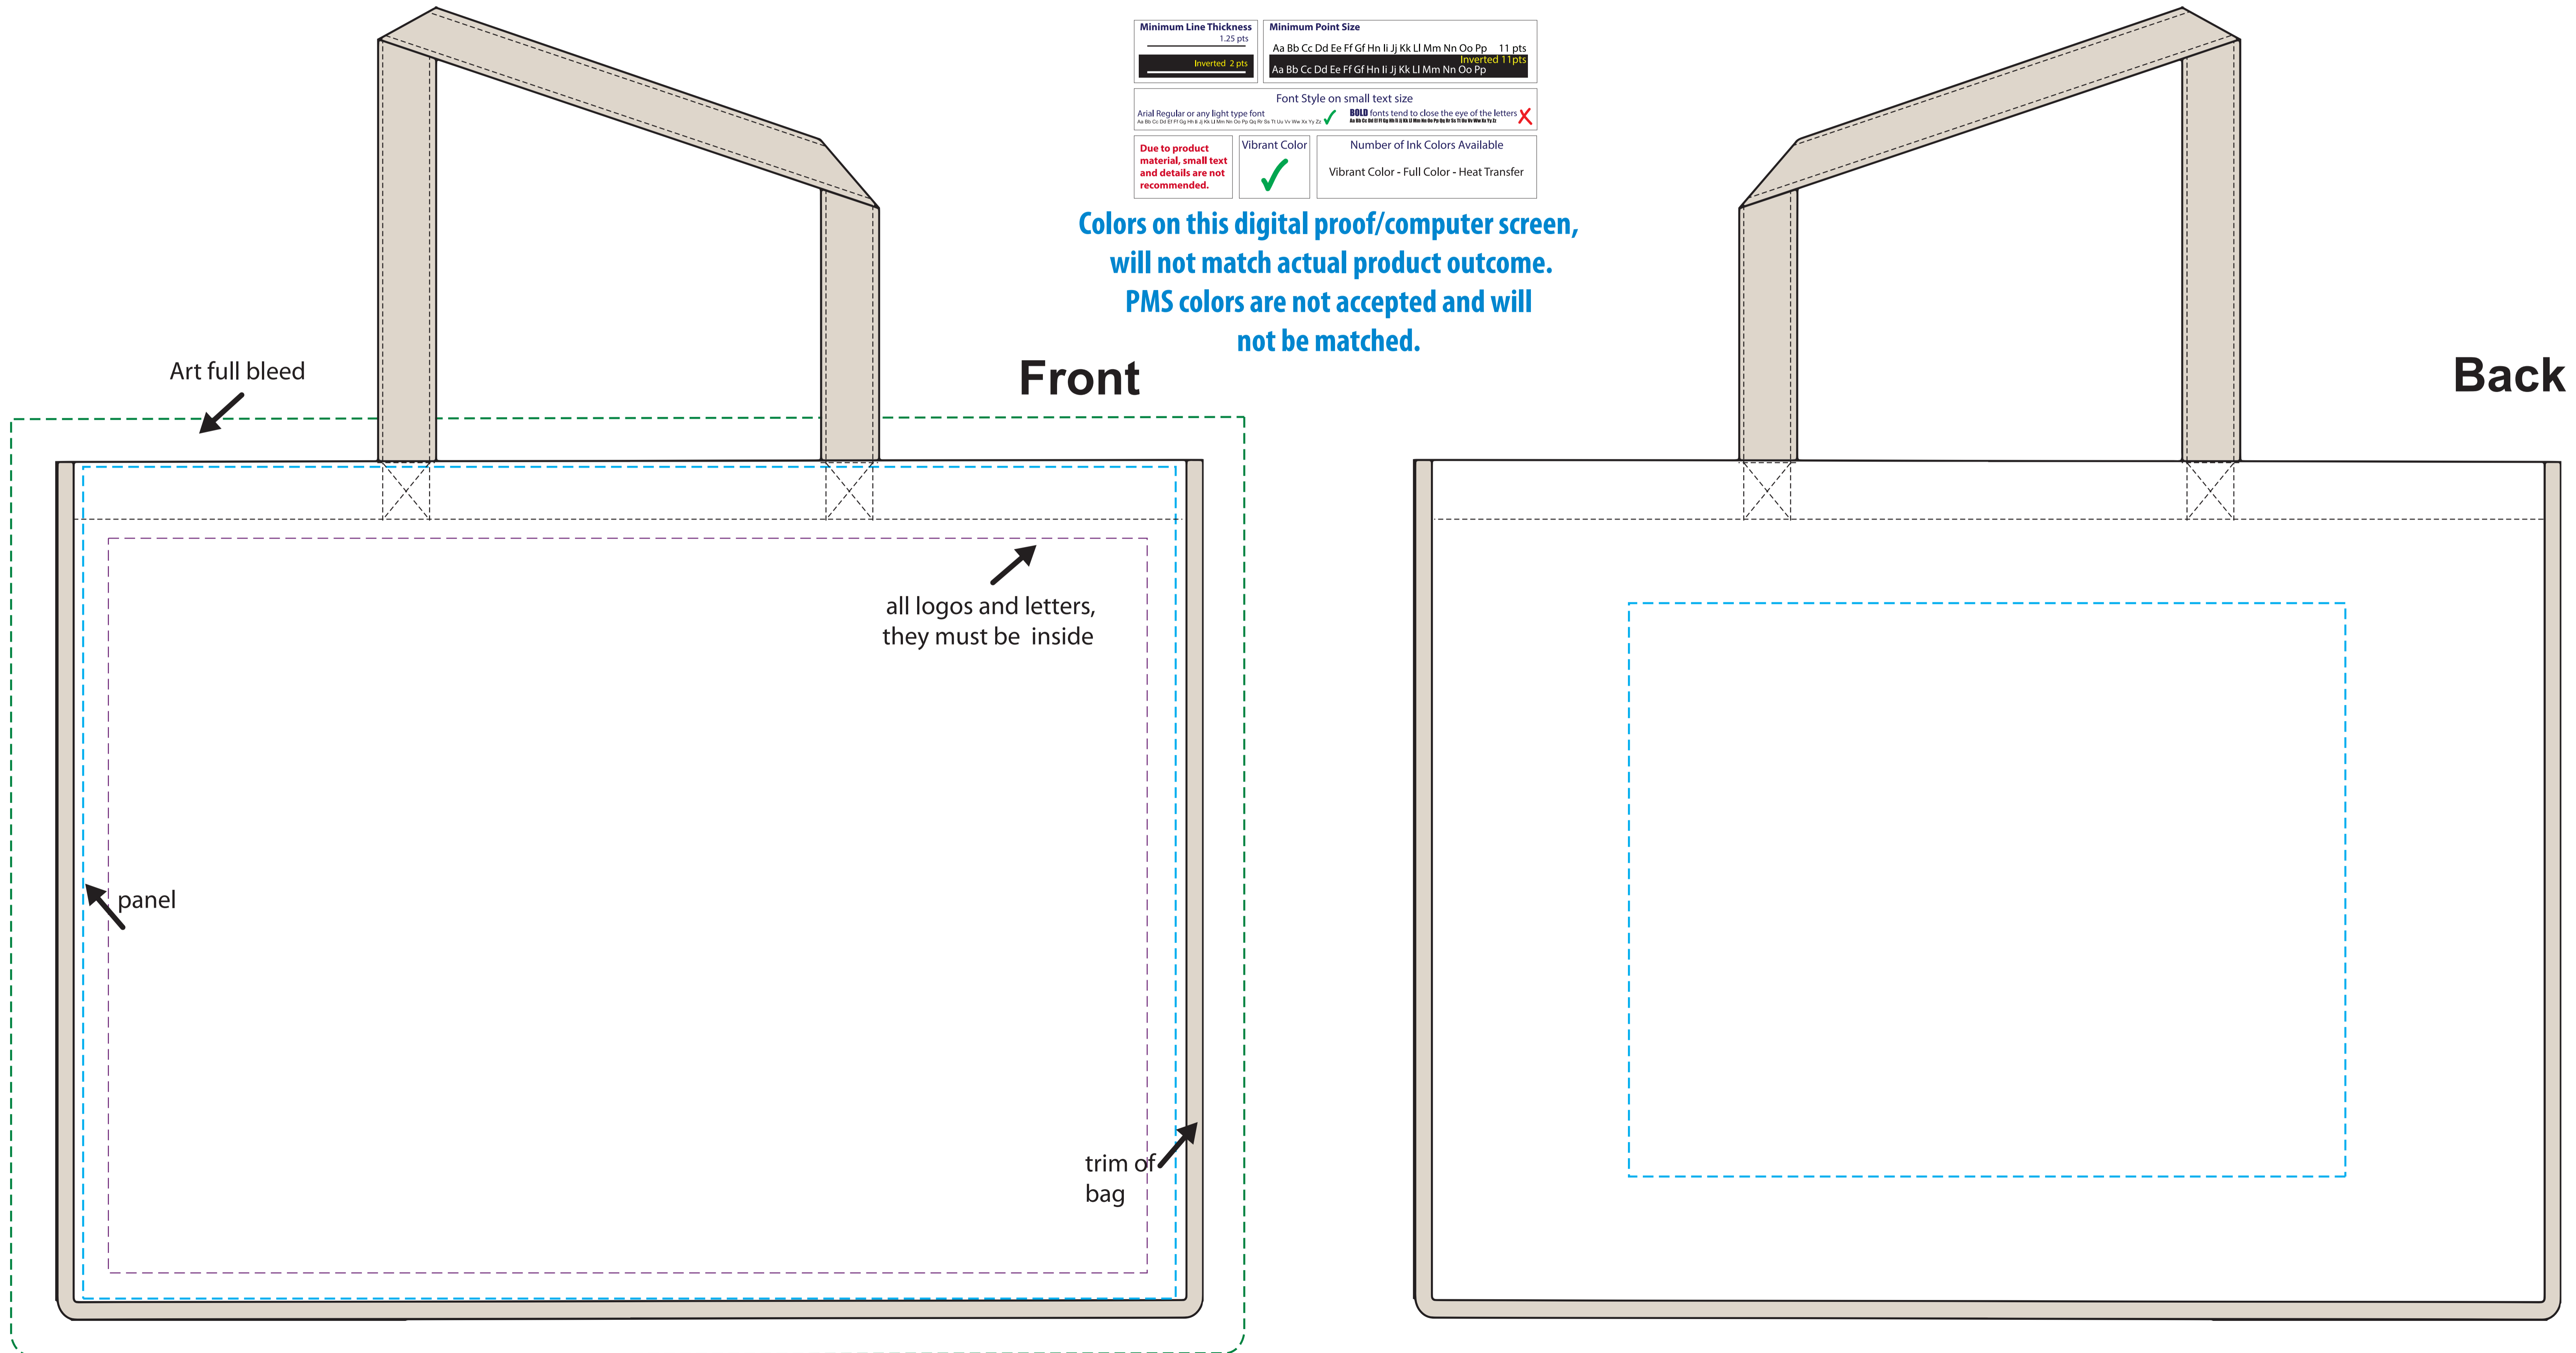

Product Information	Product Name: Sublimated Non-Woven Shopping Tote	Item # 8350S
	Imprint Area: Front Edge to Edge (Blue): 12"H x 16"W	
	Front Safety Zone (Purple): 10 1/4"H x 14 3/4"W	
	Bleed Lines (Green) 17 1/4"H x 13"W	
	Back Side Screen Print Only: 8"H x 10"W	

Safety Zone is the important text and images (Purple line)

All Sides have a 1/2" Bleed (Green line)

Details of a QR Code will not hold on this item

Minimum Line Thickness 1.25 pts	Minimum Point Size Aa Bb Cc Dd Ee Ff Gf Hh Ii Jj Kk Ll Mm Nn Oo Pp 11 pts
Inverted 2 pts	Inverted 11 pts
Font Style on small text size	
Arial Regular or any light type font	BOLD fonts tend to close the eye of the letters
Due to product material, small text and details are not recommended.	Vibrant Color
	Number of Ink Colors Available
	Vibrant Color - Full Color - Heat Transfer

Colors on this digital proof/computer screen, will not match actual product outcome. PMS colors are not accepted and will not be matched.

Art full bleed

Front

Back

all logos and letters, they must be inside

panel

trim of bag