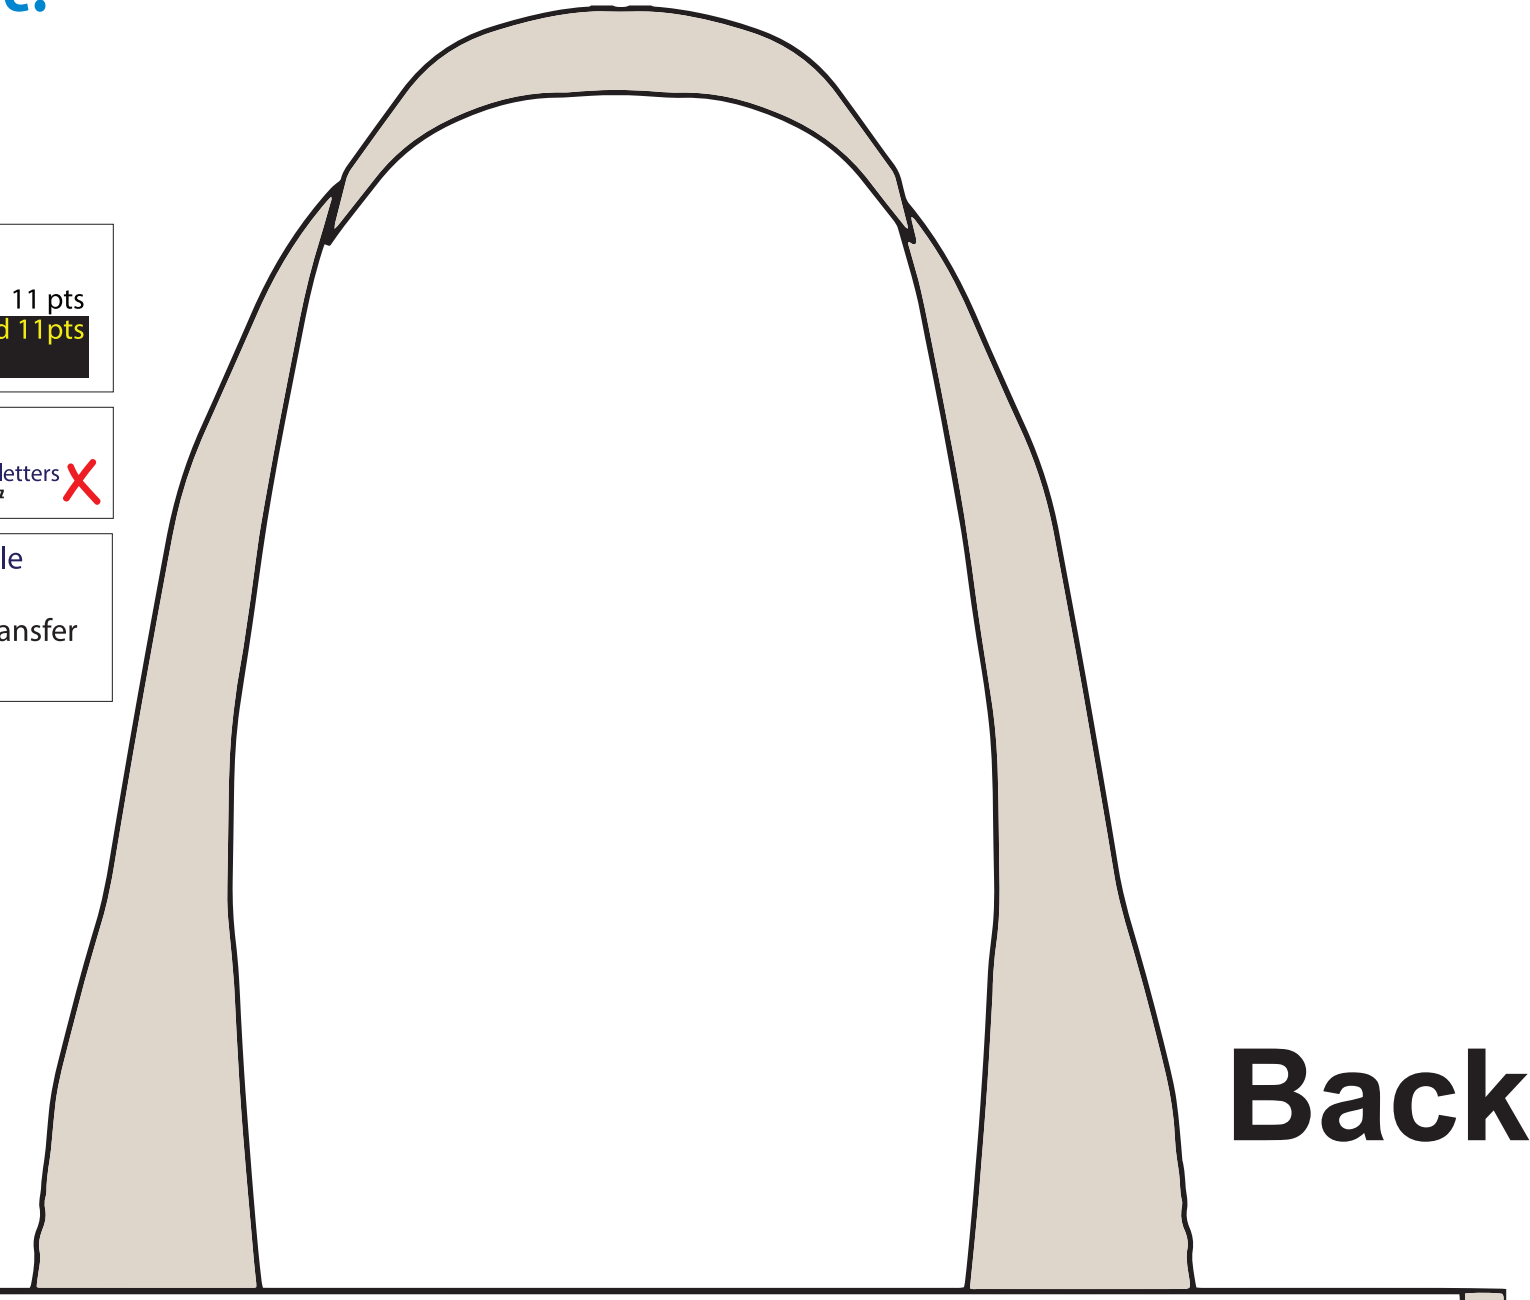

Product Information	Product Name: Sublimated Yuma Non-Woven Curve Bottom Tote Item # 8325S
	Imprint Area: Front Edge to Edge (Blue): 11 1/2”H x 9”W Front Safety Zone (Purple): 9 7/8”H x 8 1/8”W Bleed Lines (Green) 12 3/4”H x 10 1/8”W Back Side Screen Print Only: 7 1/2”H x 7 1/2”W

Safety Zone is the important text and images (Purple line)
All Sides have a 1/2" Bleed (Green line)

Details of a QR Code will not hold on this item

Colors on this digital proof/computer screen, will not match actual product outcome. PMS colors are not accepted and will not be matched.

Front

Back

Art full bleed

panel

all logos and letters, they must be inside

trim of bag