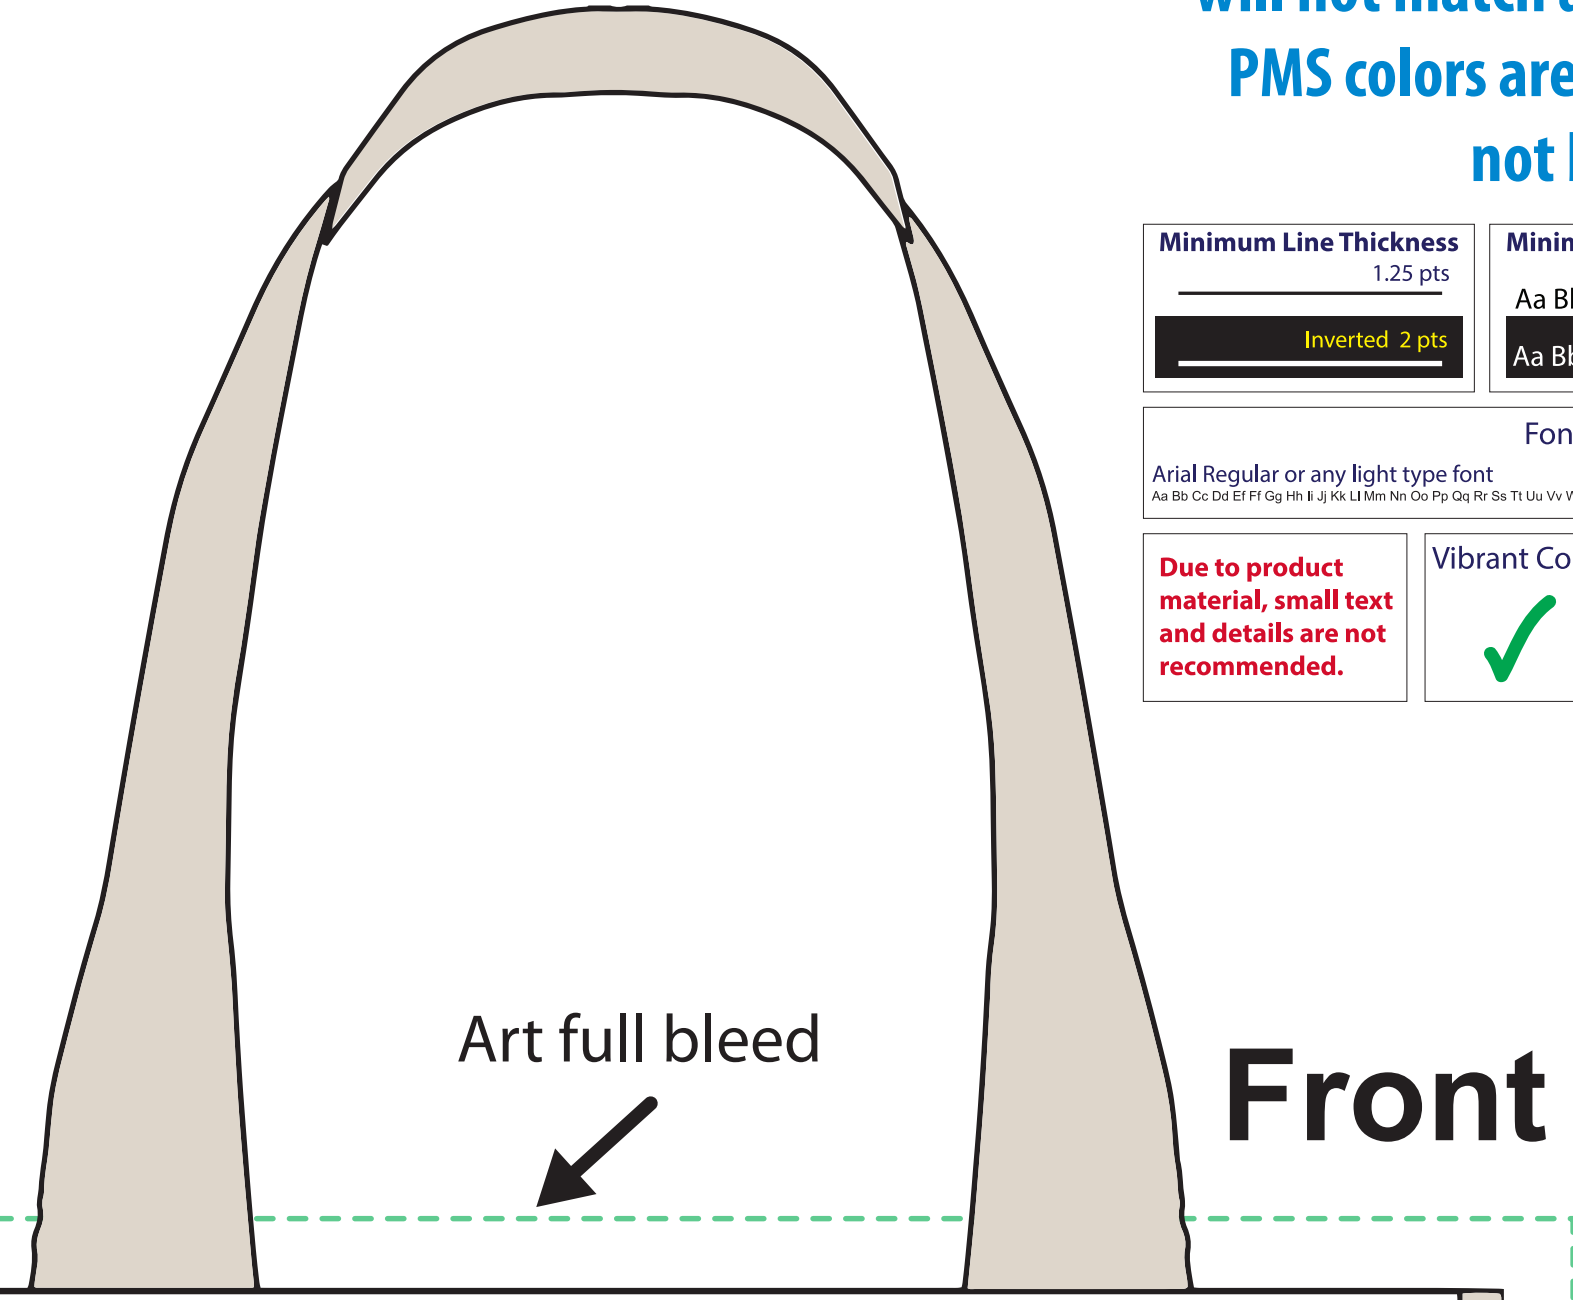

Product Information	Product Name: Sublimated Yuma Non-Woven Curve Bottom Tote Item # 8325S
	Imprint Area: Front Edge to Edge (Blue): 11 1/2”H x 9”W Front Safety Zone (Purple): 9 7/8”H x 8 1/8”W Bleed Lines (Green) 12 3/4”H x 10 1/8”W Back Side Screen Print Only: 7 1/2”H x 7 1/2”W

Safety Zone is the important text and images (Purple line)
All Sides have a 1/2" Bleed (Green line)

Details of a QR Code will not hold on this item

Colors on this digital proof/computer screen, will not match actual product outcome. PMS colors are not accepted and will not be matched.

Minimum Line Thickness 1.25 pts	Minimum Point Size Aa Bb Cc Dd Ee Ff Gf Hn Ii Jj Kk Ll Mm Nn Oo Pp 11 pts Aa Bb Cc Dd Ee Ff Gf Hn Ii Jj Kk Ll Mm Nn Oo Pp Inverted 11 pts
Font Style on small text size Arial Regular or any light type font Aa Bb Cc Dd Ee Ff Gg Hh Ii Jj Kk Ll Mm Nn Oo Pp Qq Rr Ss Tt Uu Vv Ww Xx Yy Zz ✓	BOLD fonts tend to close the eye of the letters ✗ Aa Bb Cc Dd Ee Ff Gg Hh Ii Jj Kk Ll Mm Nn Oo Pp Qq Rr Ss Tt Uu Vv Ww Xx Yy Zz
Due to product material, small text and details are not recommended.	Vibrant Color ✓
Number of Ink Colors Available Vibrant Color - Full Color - Heat Transfer	

Front

Back

Art full bleed

panel

all logos and letters, they must be inside

trim of bag