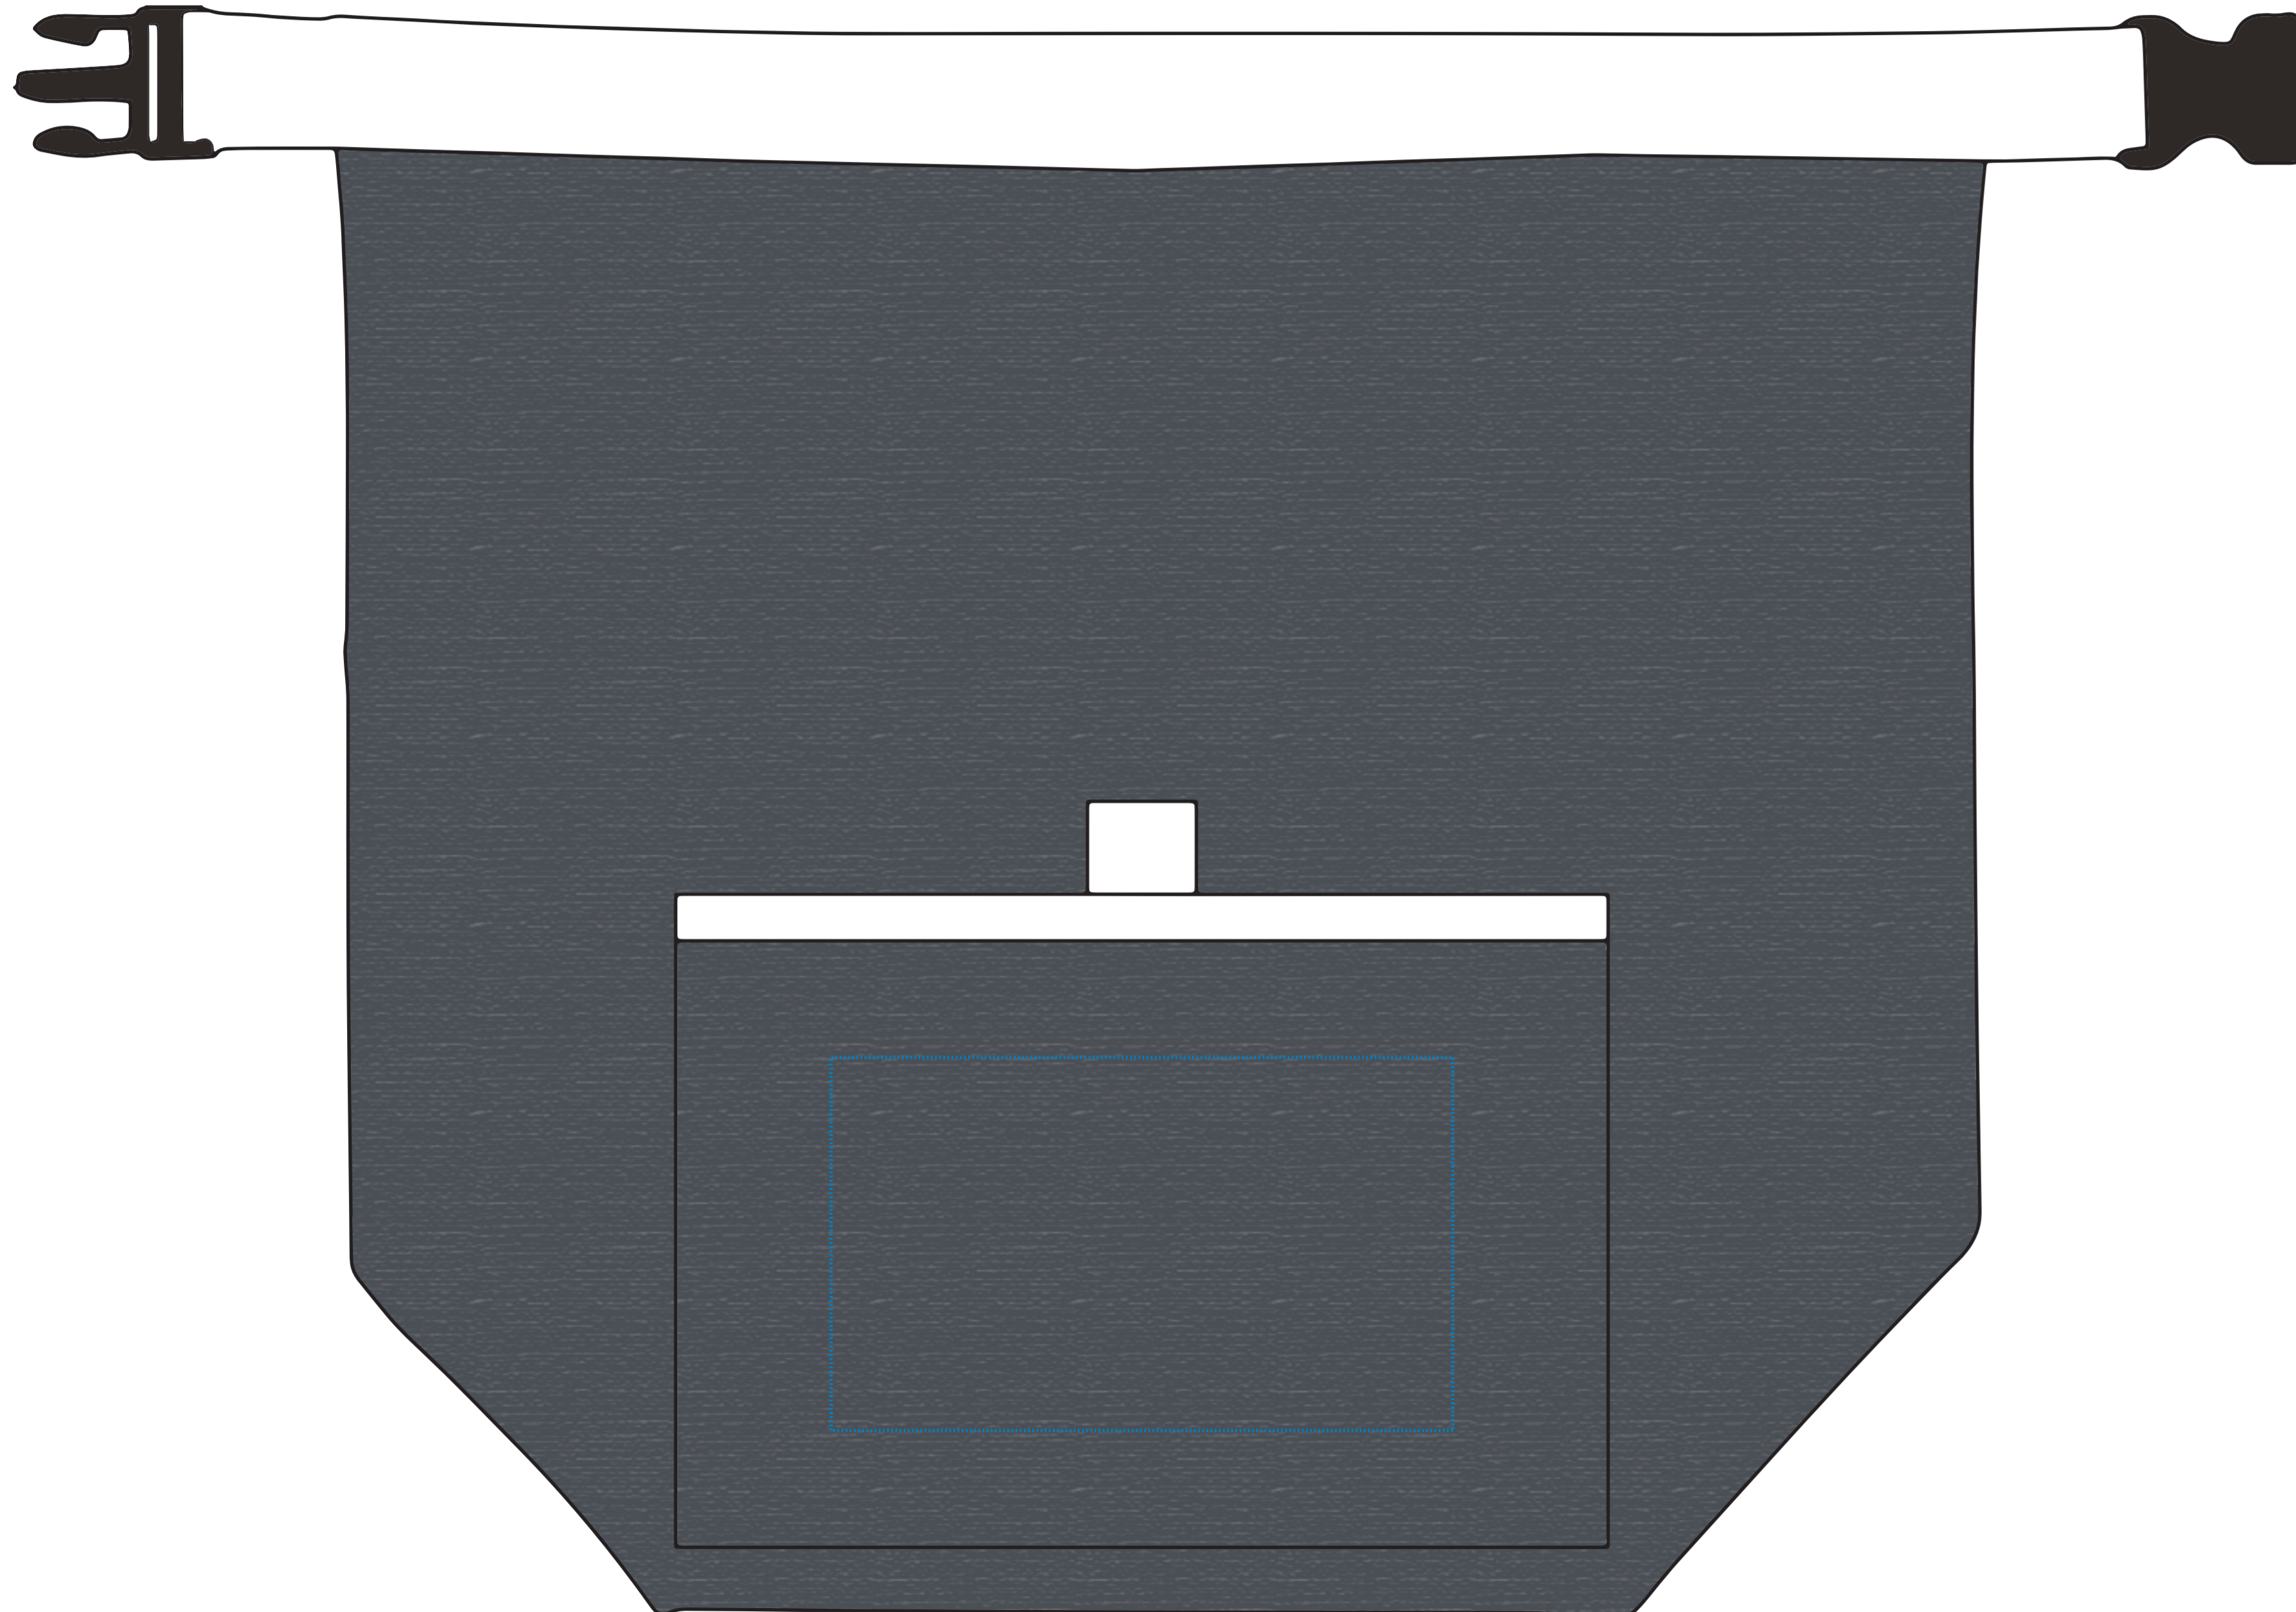

**Product Information**

**Product Name:** Roll-It Lunch Bag

**Item #** 8285

**Imprint Area:** Front Pocket: 3"H x 5"W

<b>Minimum Line Thickness</b> 1 pts <b>Inverted 1.5 pts</b>	<b>Minimum Point Size</b> Aa Bb Cc Dd Ee Ff Gg Hh Ii Jj Kk Ll Mm Nn Oo Pp Qq Rr Ss ... 9 pts <b>Inverted 10 pts</b>	
<b>Font Style on small text size</b> Arial Regular or any light type font <small>Aa Bb Cc Dd Ee Ff Gg Hh Ii Jj Kk Ll Mm Nn Oo Pp Qq Rr Ss Tt Uu Vv Ww Xx Yy Zz</small>		
<b>Halftones</b> ✓	<b>Vibrant Color</b> ✓	<b>Number of Ink Colors Available</b> One Color Spot Max No Halftones Unless Printing Full Color - Digital Direct -