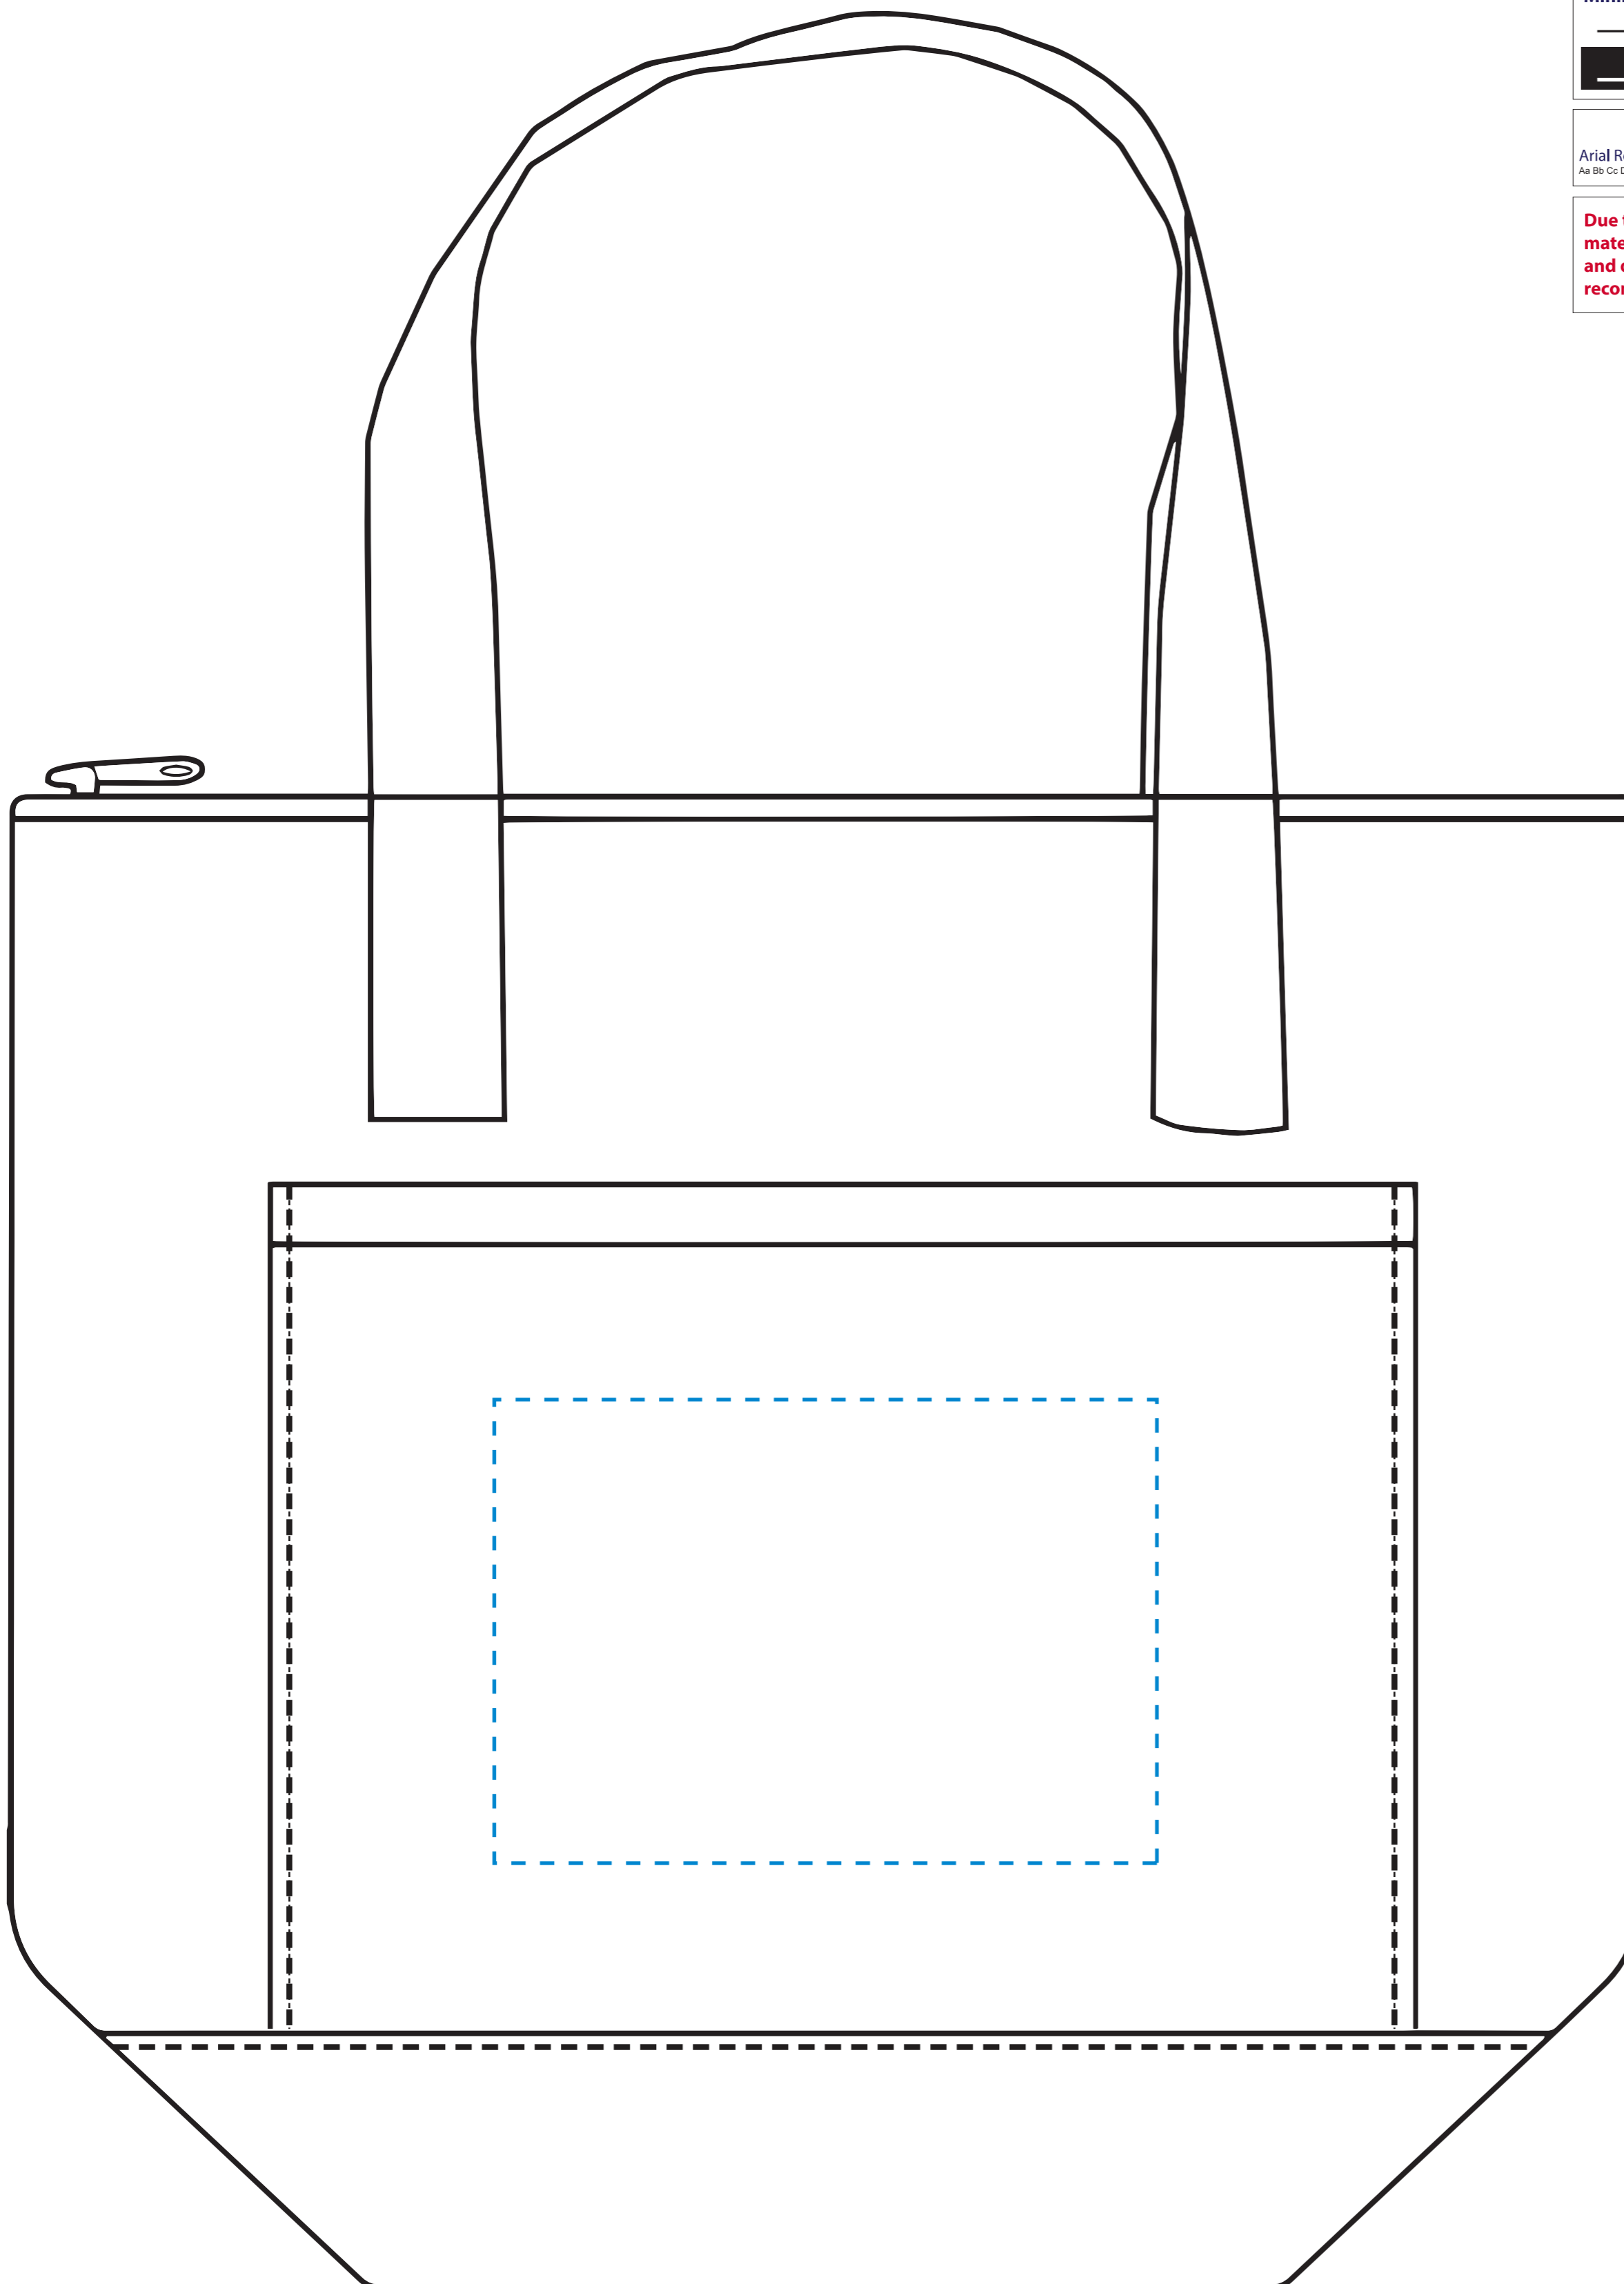

**Product Information**

**Product Name:** Odyssey RPET Cooler Tote

**Item #** 8228

**Imprint Area:** 3 1/2"H x 5"W

|   |   |                           |   |
|---|---|---------------------------|---|
| <b>Minimum Line Thickness</b><br>1.25 pts<br>Inverted 2 pts   | <b>Minimum Point Size</b><br>Aa Bb Cc Dd Ee Ff Gg Hh Ii Jj Kk Ll Mm Nn Oo Pp 11 pts<br>Inverted 11 pts<br>Aa Bb Cc Dd Ee Ff Gg Hh Ii Jj Kk Ll Mm Nn Oo Pp |                           |   |
| <b>Font Style on small text size</b><br>Arial Regular or any light type font<br>Aa Bb Cc Dd Ee Ff Gg Hh Ii Jj Kk Ll Mm Nn Oo Pp Qq Rr Ss Tt Uu Vv Ww Xx Yy Zz ✓ <b>BOLD</b> fonts tend to close the eye of the letters ✗<br>Aa Bb Cc Dd Ee Ff Gg Hh Ii Jj Kk Ll Mm Nn Oo Pp Qq Rr Ss Tt Uu Vv Ww Xx Yy Zz ✗ |   |                           |   |
| <b>Due to product material, small text and details are not recommended.</b>   | <b>Halftones</b><br>✗   | <b>Vibrant Color</b><br>✗ | <b>Number of Ink Colors Available</b><br>One Color Spot Max<br>No Halftones |