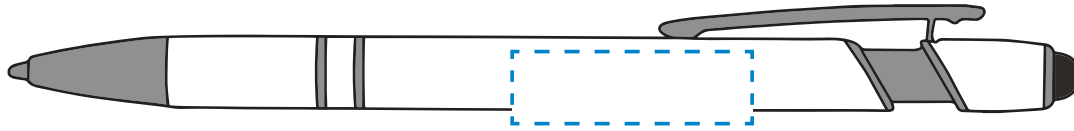

Product Information

Product Name: Granada Velvet-Touch Aluminum Stylus Pen

Item # 7725

Imprint Area: Screen Printed Barrel: 3/8”H x 1 1/4”W

Laser Engraved Barrel: 3/16”H x 1 5/8”W

Screen Printed Template

Laser Engraved Template

Line thickness 0.5 pts

Inverted 0.7 pts

Text size

Aa Bb Cc Dd Ee Ff Gg Hh Ii Jj Kk Ll Mm Nn Oo Pp Qq Rr Ss Tt Uu Vv Ww Xx Yy Zz 6 pts

Aa Bb Cc Dd Ee Ff Gg Hh Ii Jj Kk Ll Mm Nn Oo Pp Qq Rr Ss Tt Uu Vv Ww Xx Yy Zz Inverted 7 pts