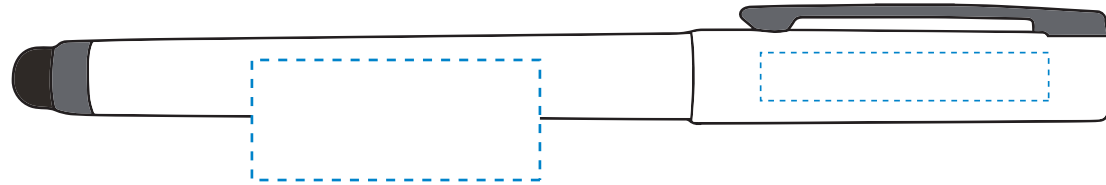

**Product Information**

**Product Name:** Glendale VGC Stylus Gel Pen

**Item #** 7520

**Imprint Area:** Barrel: 5/8" H x 1 1/2" W, Cap: 1/4" H x 1 1/2" W

Line thickness 0.5 pts

Inverted 0.7 pts

Text size

Aa Bb Cc Dd Ee Ff Gg Hh Ii Jj Kk Ll Mm Nn Oo Pp Qq Rr Ss Tt Uu Vv Ww Xx Yy Zz 6 pts