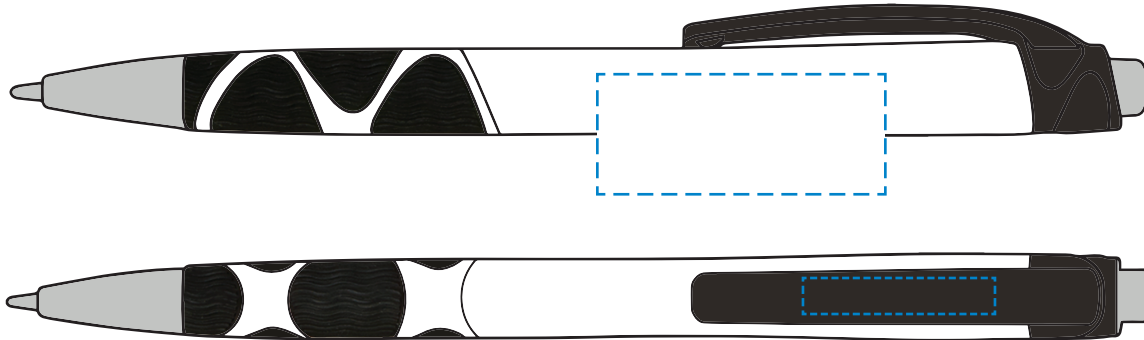

Product Information

Product Name: Villa Park MGC Stylus Pen

Item #7337

Imprint Area: Pen Imprint Area: 5/8"H x 1 1/2"W

Clip Imprint Area: 3/16"H x 1"W

Line thickness 0.5 pts

Inverted 0.7 pts

Text size

Aa Bb Cc Dd Ee Ff Gg Hh Ii Jj Kk Ll Mm Nn Oo Pp Qq Rr Ss Tt Uu Vv Ww Xx Yy Zz 6 pts

Aa Bb Cc Dd Ee Ff Gg Hh Ii Jj Kk Ll Mm Nn Oo Pp Qq Rr Ss Tt Uu Vv Ww Xx Yy Zz Inverted 7 pts

Font Style on small text size

Due to product size, small text and details are not recommended.

Halftones
X

Vibrant Color
X

Number of Ink Colors Available
Two Color Spot Max on Barrel
One Color Spot Max on Clip