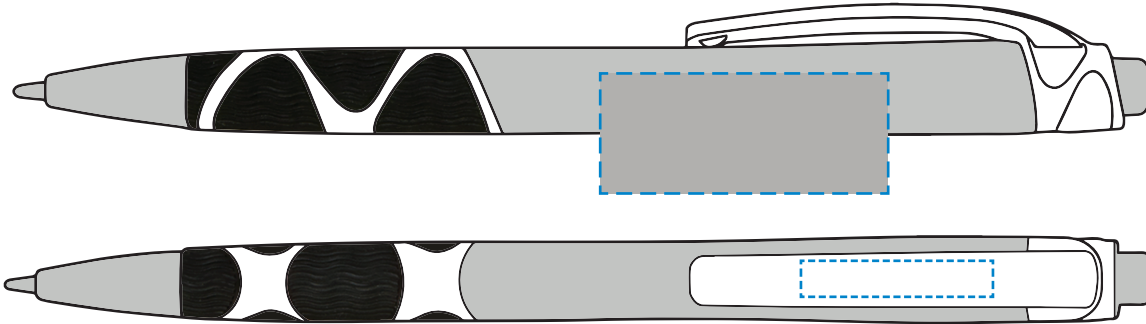

**Product Information**

**Product Name:** Villa Park SGC Pen

**Item #** 7335

**Imprint Area:** Pen Imprint Area: 5/8"H x 1 1/2"W

Clip Imprint Area: 3/16"H x 1"W

<p>Line thickness <u>0.5 pts</u></p> <p><b>Inverted 0.7 pts</b></p>	<p>Text size</p> <p>Aa Bb Cc Dd Ee Ff Gg Hh Ii Jj Kk Ll Mm Nn Oo Pp Qq Rr Ss Tt Uu Vv Ww Xx Yy Zz <b>6 pts</b></p> <p><b>Inverted 7 pts</b></p> <p>Aa Bb Cc Dd Ee Ff Gg Hh Ii Jj Kk Ll Mm Nn Oo Pp Qq Rr Ss Tt Uu Vv Ww Xx Yy Zz</p>		
<p>Font Style on small text size</p> <p>Arial Regular or any light type font  <b>BOLD</b> fonts tend to close the eye of the letters </p> <p>Aa Bb Cc Dd Ee Ff Gg Hh Ii Jj Kk Ll Mm Nn Oo Pp Qq Rr Ss Tt Uu Vv Ww Xx Yy Zz</p>			
<p><b>Due to product size, small text and details are not recommended.</b></p>	<p>Halftones</p> <p></p>	<p>Vibrant Color</p> <p></p>	<p>Number of Ink Colors Available</p> <p>Two Color Spot Max on Barrel One Color Spot Max on Clip</p>