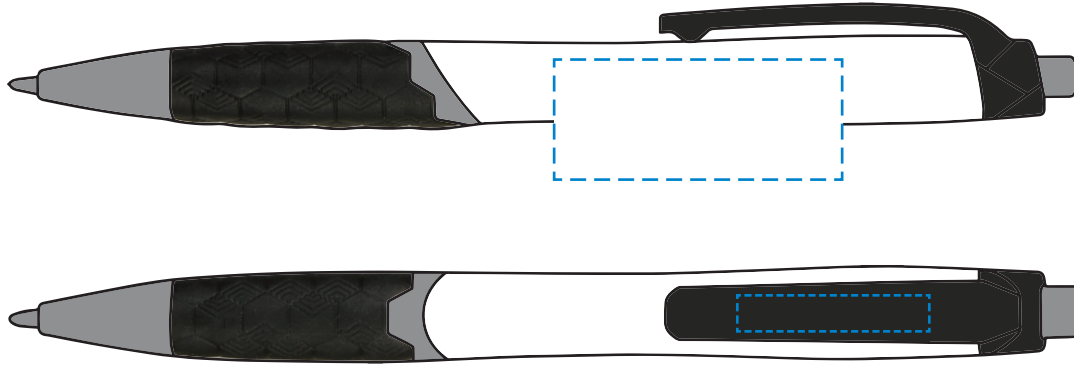

Product Information

Product Name: Montebello MGC Pen

Item # 7310

Imprint Area: Pen Imprint Area: 5/8”H x 1 1/2”W

Clip Imprint Area: 3/16”H x 1”W

Line thickness 0.5 pts

Inverted 0.7 pts

Text size

Aa Bb Cc Dd Ee Ff Gg Hh Ii Jj Kk Ll Mm Nn Oo Pp Qq Rr Ss Tt Uu Vv Ww Xx Yy Zz 6 pts

Inverted 7 pts

Aa Bb Cc Dd Ee Ff Gg Hh Ii Jj Kk Ll Mm Nn Oo Pp Qq Rr Ss Tt Uu Vv Ww Xx Yy Zz

Font Style on small text size

Arial Regular or any light type font

Aa Bb Cc Dd Ee Ff Gg Hh Ii Jj Kk Ll Mm Nn Oo Pp Qq Rr Ss Tt Uu Vv Ww Xx Yy Zz ✓

BOLD fonts tend to close the eye of the letters ✗

Due to product size, small text and details are not recommended.

Halftones

Vibrant Color

Number of Ink Colors Available

Two Color Spot Max on Barrel
One Color Spot Max on Clip