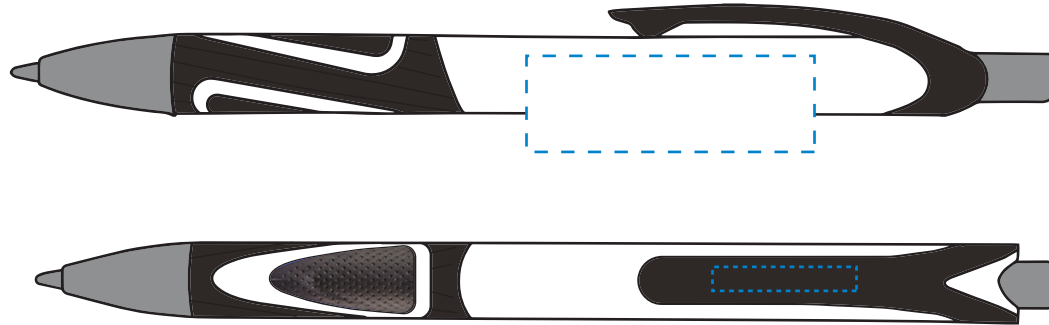

Product Information

Product Name: Montclair MGC Pen

Item # 7280

Imprint Area: Barrel: 1/2”H x 1 1/2”W Clip: 1/8”H x 3/4”W

Line thickness 0.5 pts

Inverted 0.7 pts

Text size

Aa Bb Cc Dd Ee Ff Gg Hh Ii Jj Kk Ll Mm Nn Oo Pp Qq Rr Ss Tt Uu Vv Ww Xx Yy Zz

BOLD fonts tend to close the eye of the letters ✗

Aa Bb Cc Dd Ee Ff Gg Hh Ii Jj Kk Ll Mm Nn Oo Pp Qq Rr Ss Tt Uu Vv Ww Xx Yy Zz

Due to product size, small text and details are not recommended.

Halftones

Vibrant Color

Number of Ink Colors Available

Two Color Spot Max on Barrel
One Color Spot Max on Clip