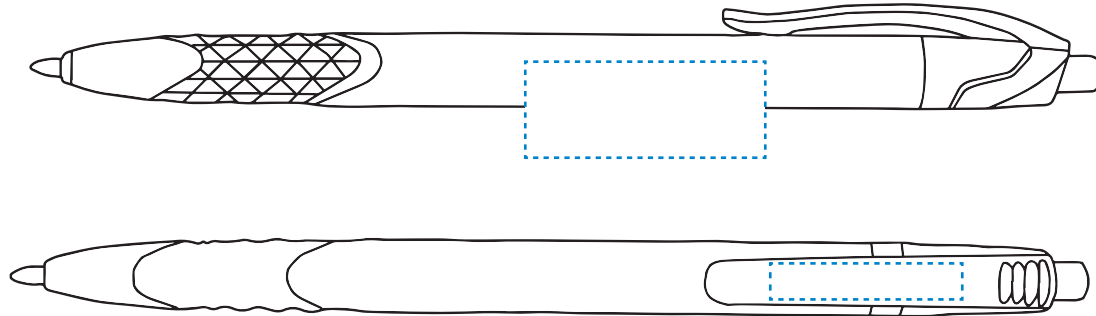

Product Information

Product Name: Vista Pen

Item # 7110

Imprint Area: Barrel: 1/2"H x 1 1/4"W

Clip: 3/16"H x 1"W

Line thickness 0.5 pts

Inverted 0.7 pts

Text size

Aa Bb Cc Dd Ee Ff Gg Hh Ii Jj Kk Ll Mm Nn Oo Pp Qq Rr Ss Tt Uu Vv Ww Xx Yy Zz

5 pts

Inverted 7 pts

Aa Bb Cc Dd Ee Ff Gg Hh Ii Jj Kk Ll Mm Nn Oo Pp Qq Rr Ss Tt Uu Vv Ww Xx Yy Zz

Font Style on small text size