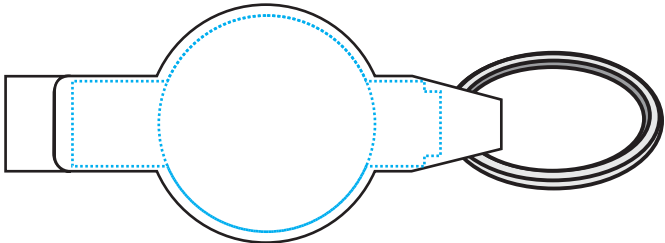

<b>Product Information</b>	<b>Product Name:</b> Round Beverage Wrench	<b>Item #</b> 600RD
	<b>Imprint Area:</b> Front: 1 1/8" Diameter    Back: 3/8"H x 9/16"W	

Front

Back