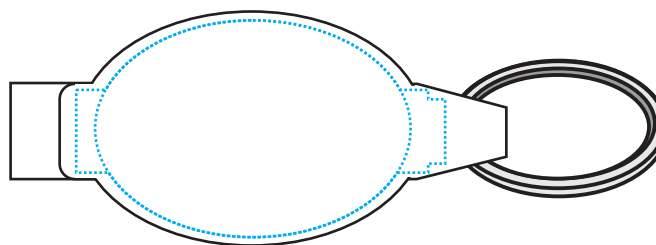

**Product  
Information**

**Product Name:** Elliptical Beverage Wrench

**Item #** 600EL

**Imprint Area:** Front: 3/4"H x 1 1/4"W    Back: 3/8"H x 9/16"W

Front

Back