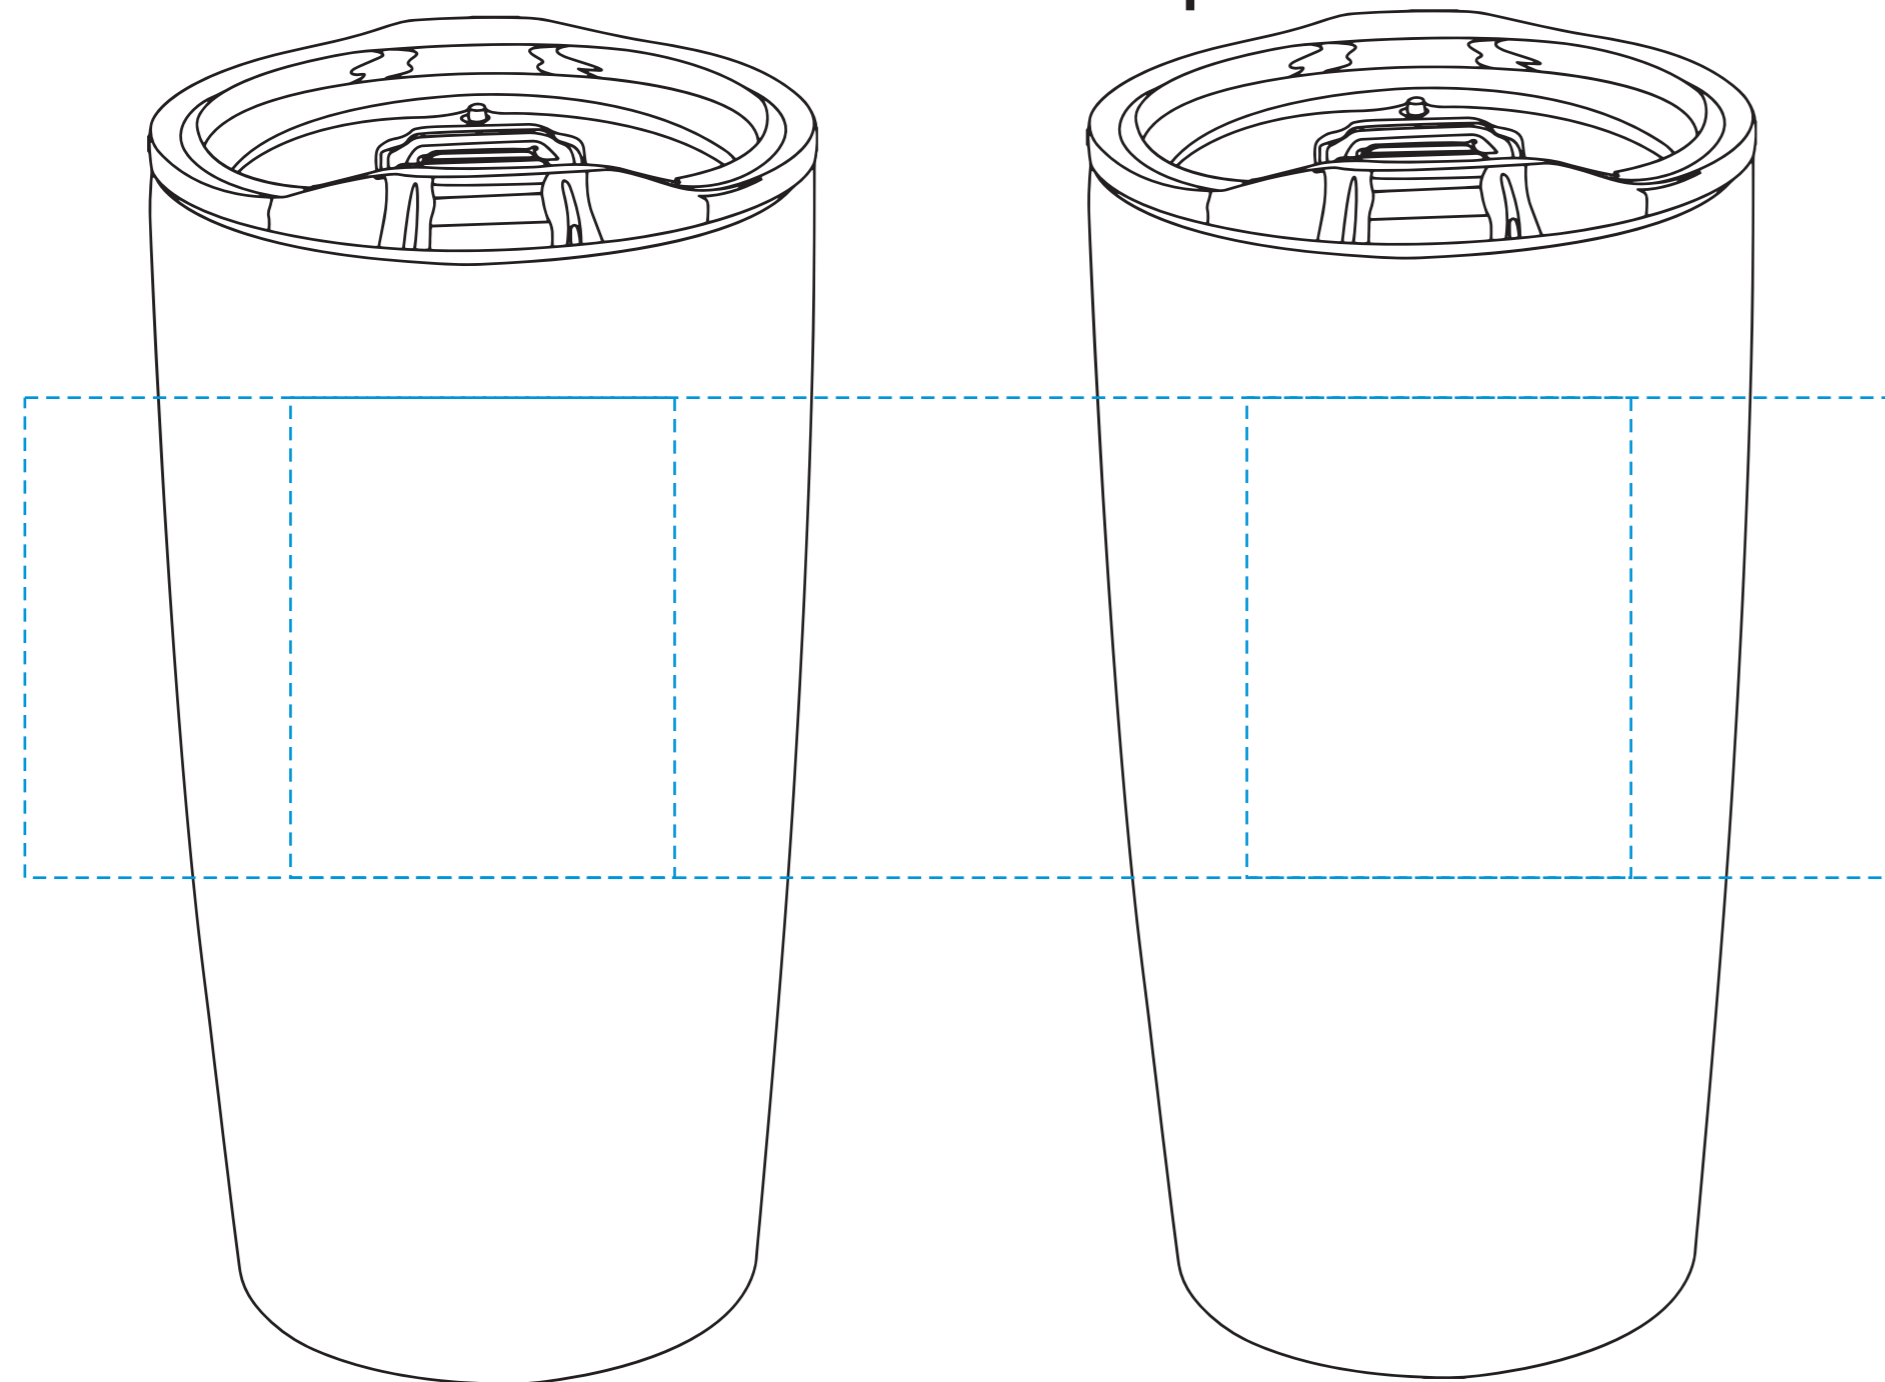

Product Information	Product Name: 20oz. Everest Velvet-Touch Tumbler with Gift Box	Item # 4952
	Imprint Area Box: Top: 3 1/2" H x 5" W Flap: 2"H x 5"W	
	Left justified (for Drop ship labels): 3 1/2" H x 3 1/2" W	
	Imprint Area Item: Front or Back: 2 1/2"H x 2"W Wrap: 2 1/2"H x 9 3/4"W	

PMS COLOR MATCHING NOT AVAILABLE FOR DIGITAL FULL COLOR

Screen Print Template

Flap of Box

Minimum Line Thickness 1 pts	Minimum Point Size 9 pts	Item information
Inverted 1.5 pts	Inverted 10 pts	
Font Style on small text size		
Arial Regular or any light type font	BOLD fonts tend to close the eye of the letters	
Halftones	Vibrant Color	Number of Ink Colors Available
X	✓	One Color Spot Max No Halftones Unless Printing Full Color - Digital Direct -

Minimum Line Thickness 1.25 pts	Text size 15pts	Box information
Inverted 2 pts	Inverted 15pts	
Font Style on small text size		
Arial Regular or any light type font	BOLD fonts tend to close the eye of the letters	
Due to product material, small text and details are not recommended.	Vibrant Color	Number of Ink Colors Available
	✓	Two Color Spot Max No Halftones unless doing a Vibrant Color - Full Color- Heat Transfer

Standard Top of Box Imprint

Left justified (for Drop ship labels) Top of Box