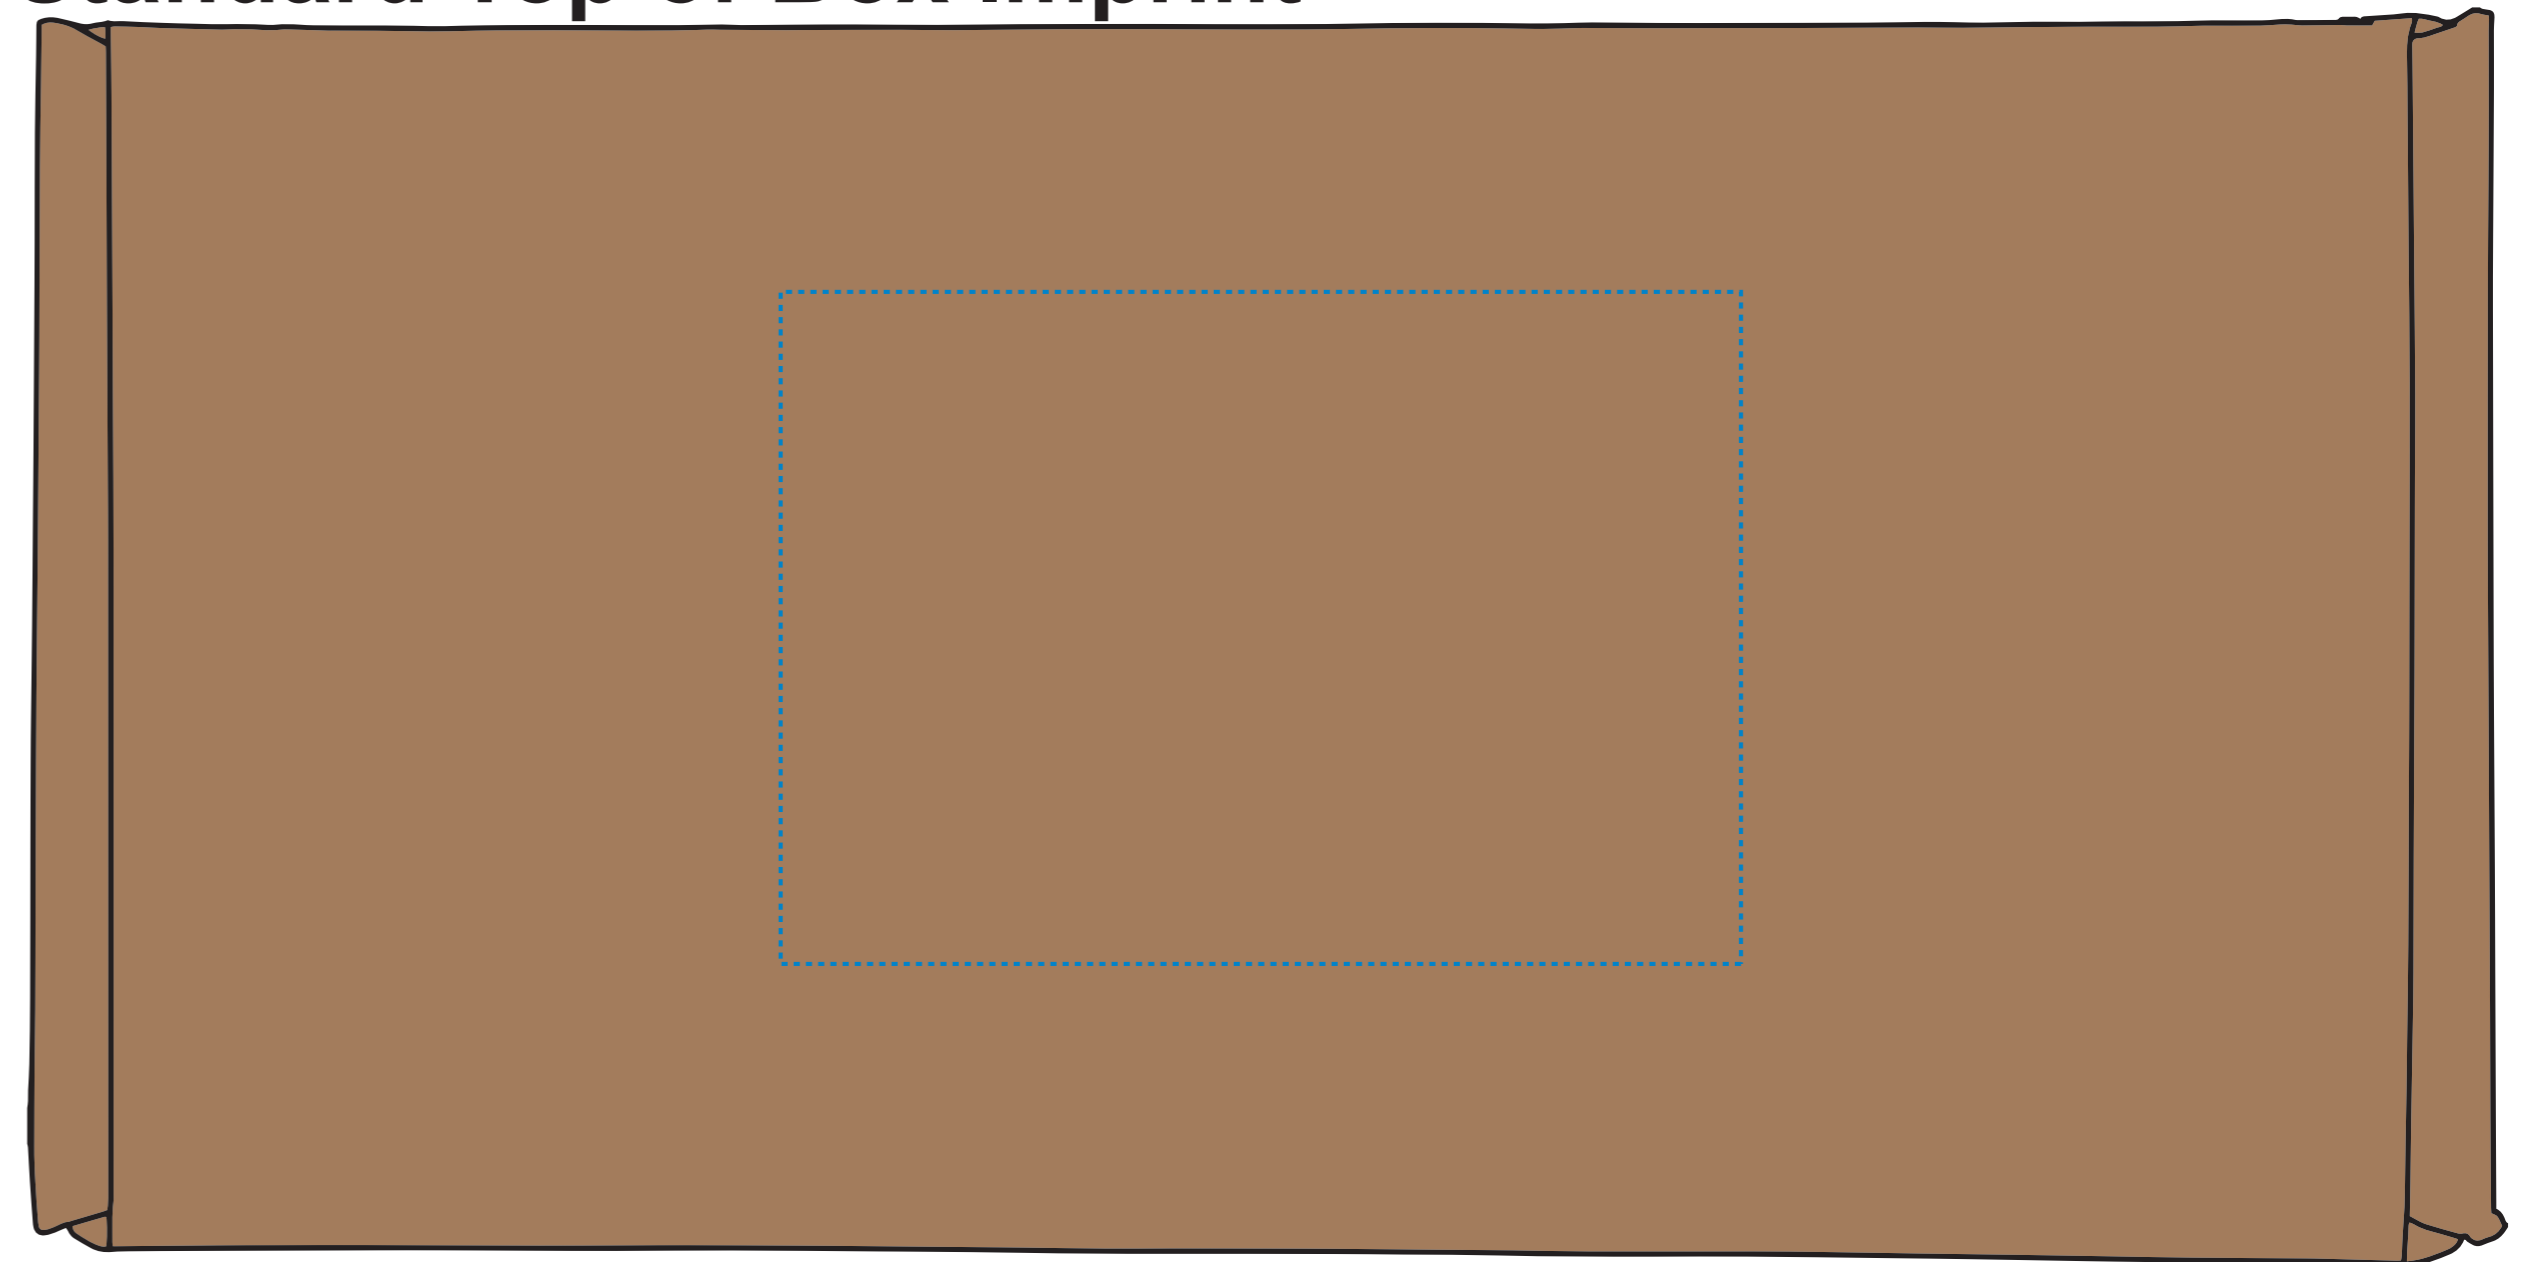

Product Information	Product Name: 20oz. Everest Velvet-Touch Tumbler with Gift Box	Item # 4952
	Imprint Area Box: Top: 3 1/2" H x 5" W Flap: 2"H x 5"W	
	Left justified (for Drop ship labels): 3 1/2" H x 3 1/2" W	
	Imprint Area Item: Front or Back: 2 1/2"H x 2"W Wrap: 2 1/2"H x 9 3/4"W	

PMS COLOR MATCHING NOT AVAILABLE FOR DIGITAL FULL COLOR

Screen Print Template

Flap of Box

Minimum Line Thickness 1 pts	Minimum Point Size 9 pts	Item information
Inverted 1.5 pts	Inverted 10 pts	
Font Style on small text size		
Arial Regular or any light type font	BOLD fonts tend to close the eye of the letters	
Halftones	Vibrant Color	Number of Ink Colors Available
X	✓	One Color Spot Max No Halftones Unless Printing Full Color - Digital Direct -

Minimum Line Thickness 1.25 pts	Text size 15pts	Box information
Inverted 2 pts	Inverted 15pts	
Font Style on small text size		
Arial Regular or any light type font	BOLD fonts tend to close the eye of the letters	
Due to product material, small text and details are not recommended.	Vibrant Color	Number of Ink Colors Available
	✓	Two Color Spot Max No Halftones unless doing a Vibrant Color - Full Color- Heat Transfer

Standard Top of Box Imprint

Left justified (for Drop ship labels) Top of Box