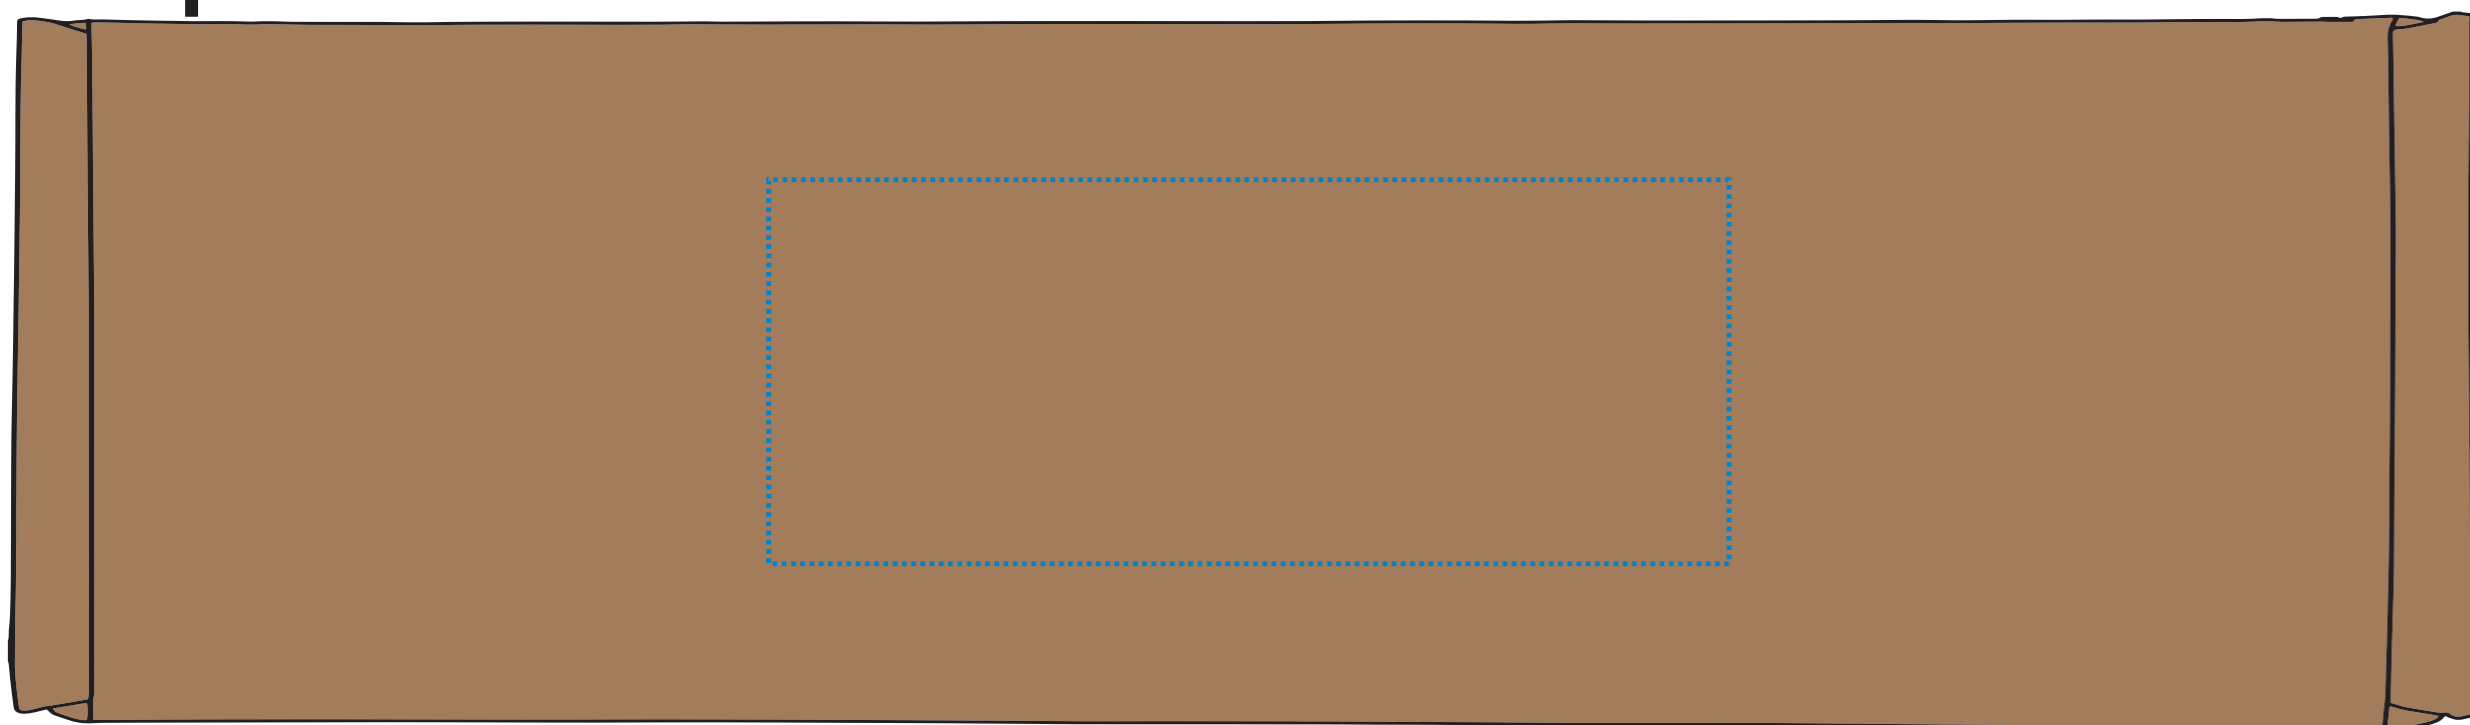

Product Information	Product Name: 20oz. Everest Velvet-Touch Tumbler with Gift Box	Item # 4952
	Imprint Area Box: Top: 3 1/2" H x 5" W Flap: 2"H x 5"W	
	Left justified (for Drop ship labels): 3 1/2" H x 3 1/2" W	
	Imprint Area Item: Front or Back: 2 1/2"H x 2"W Wrap: 2 1/2"H x 9 3/4"W	

PMS COLOR MATCHING NOT AVAILABLE FOR DIGITAL FULL COLOR

Screen Print Template

Flap of Box

Minimum Line Thickness 1 pts	Minimum Point Size 9 pts	Item information
Inverted 1.5 pts	Inverted 10 pts	
Font Style on small text size		
Arial Regular or any light type font	BOLD fonts tend to close the eye of the letters	
Halftones	Vibrant Color	Number of Ink Colors Available
X	✓	One Color Spot Max No Halftones Unless Printing Full Color - Digital Direct -

Minimum Line Thickness 1.25 pts	Text size 15pts	Box information
Inverted 2 pts	Inverted 15pts	
Font Style on small text size		
Arial Regular or any light type font	BOLD fonts tend to close the eye of the letters	
Due to product material, small text and details are not recommended.	Vibrant Color	Number of Ink Colors Available
	✓	Two Color Spot Max No Halftones unless doing a Vibrant Color - Full Color- Heat Transfer

Standard Top of Box Imprint

Left justified (for Drop ship labels) Top of Box