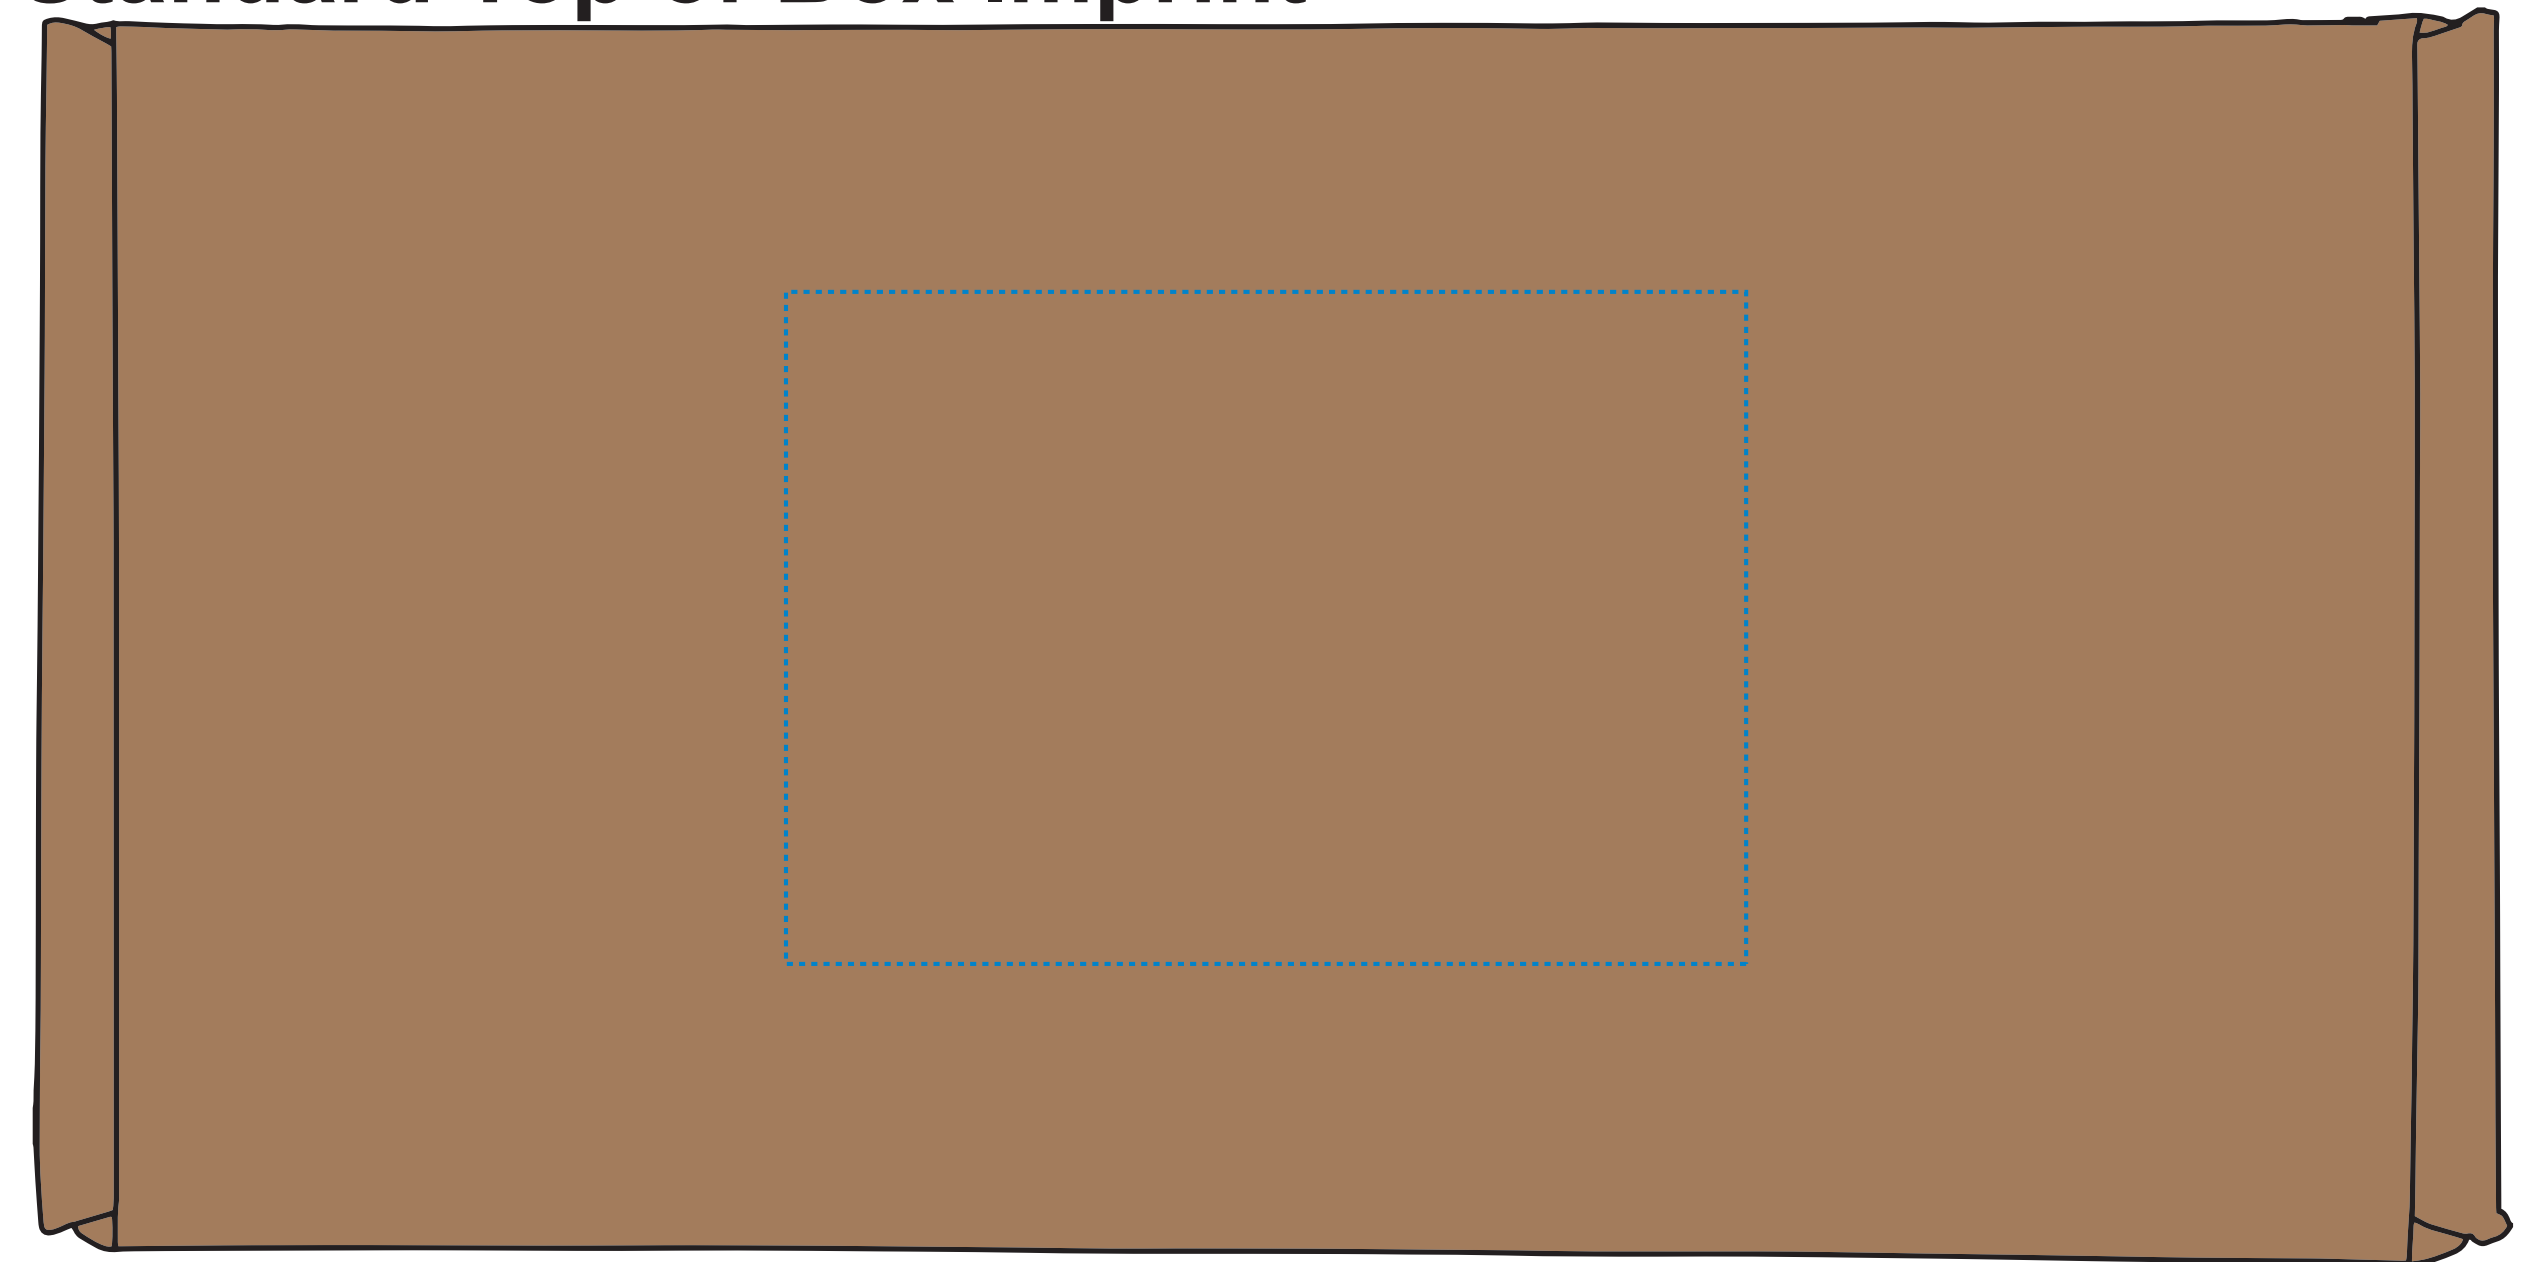

Product Information	Product Name: 20oz. Everest Stainless Steel Tumbler with Gift Box	Item # 4950
	Imprint Area Box: Top: 3 1/2" H x 5" W Flap: 2"H x 5"W	
	Left justified (for Drop ship labels): 3 1/2" H x 3 1/2" W	
	Imprint Area Item: Front or Back: 2 1/2"H x 2"W Wrap: 2 1/2"H x 9 3/4"W	

PMS COLOR MATCHING NOT AVAILABLE FOR DIGITAL FULL COLOR

Screen Print Template

Flap of Box

Minimum Line Thickness 1 pts	Minimum Point Size 9 pts	Item information
Inverted 1.5 pts	Inverted 10 pts	
Font Style on small text size		
Arial Regular or any light type font	BOLD fonts tend to close the eye of the letters	
Halftones	Vibrant Color	Number of Ink Colors Available
X	✓	One Color Spot Max No Halftones Unless Printing Full Color - Digital Direct -

Minimum Line Thickness 1.25 pts	Text size 15pts	Box information
Inverted 2 pts	Inverted 15pts	
Font Style on small text size		
Arial Regular or any light type font	BOLD fonts tend to close the eye of the letters	
Due to product material, small text and details are not recommended.	Vibrant Color	Number of Ink Colors Available
	✓	Two Color Spot Max No Halftones unless doing a Vibrant Color - Full Color- Heat Transfer

Standard Top of Box Imprint

Left justified (for Drop ship labels) Top of Box