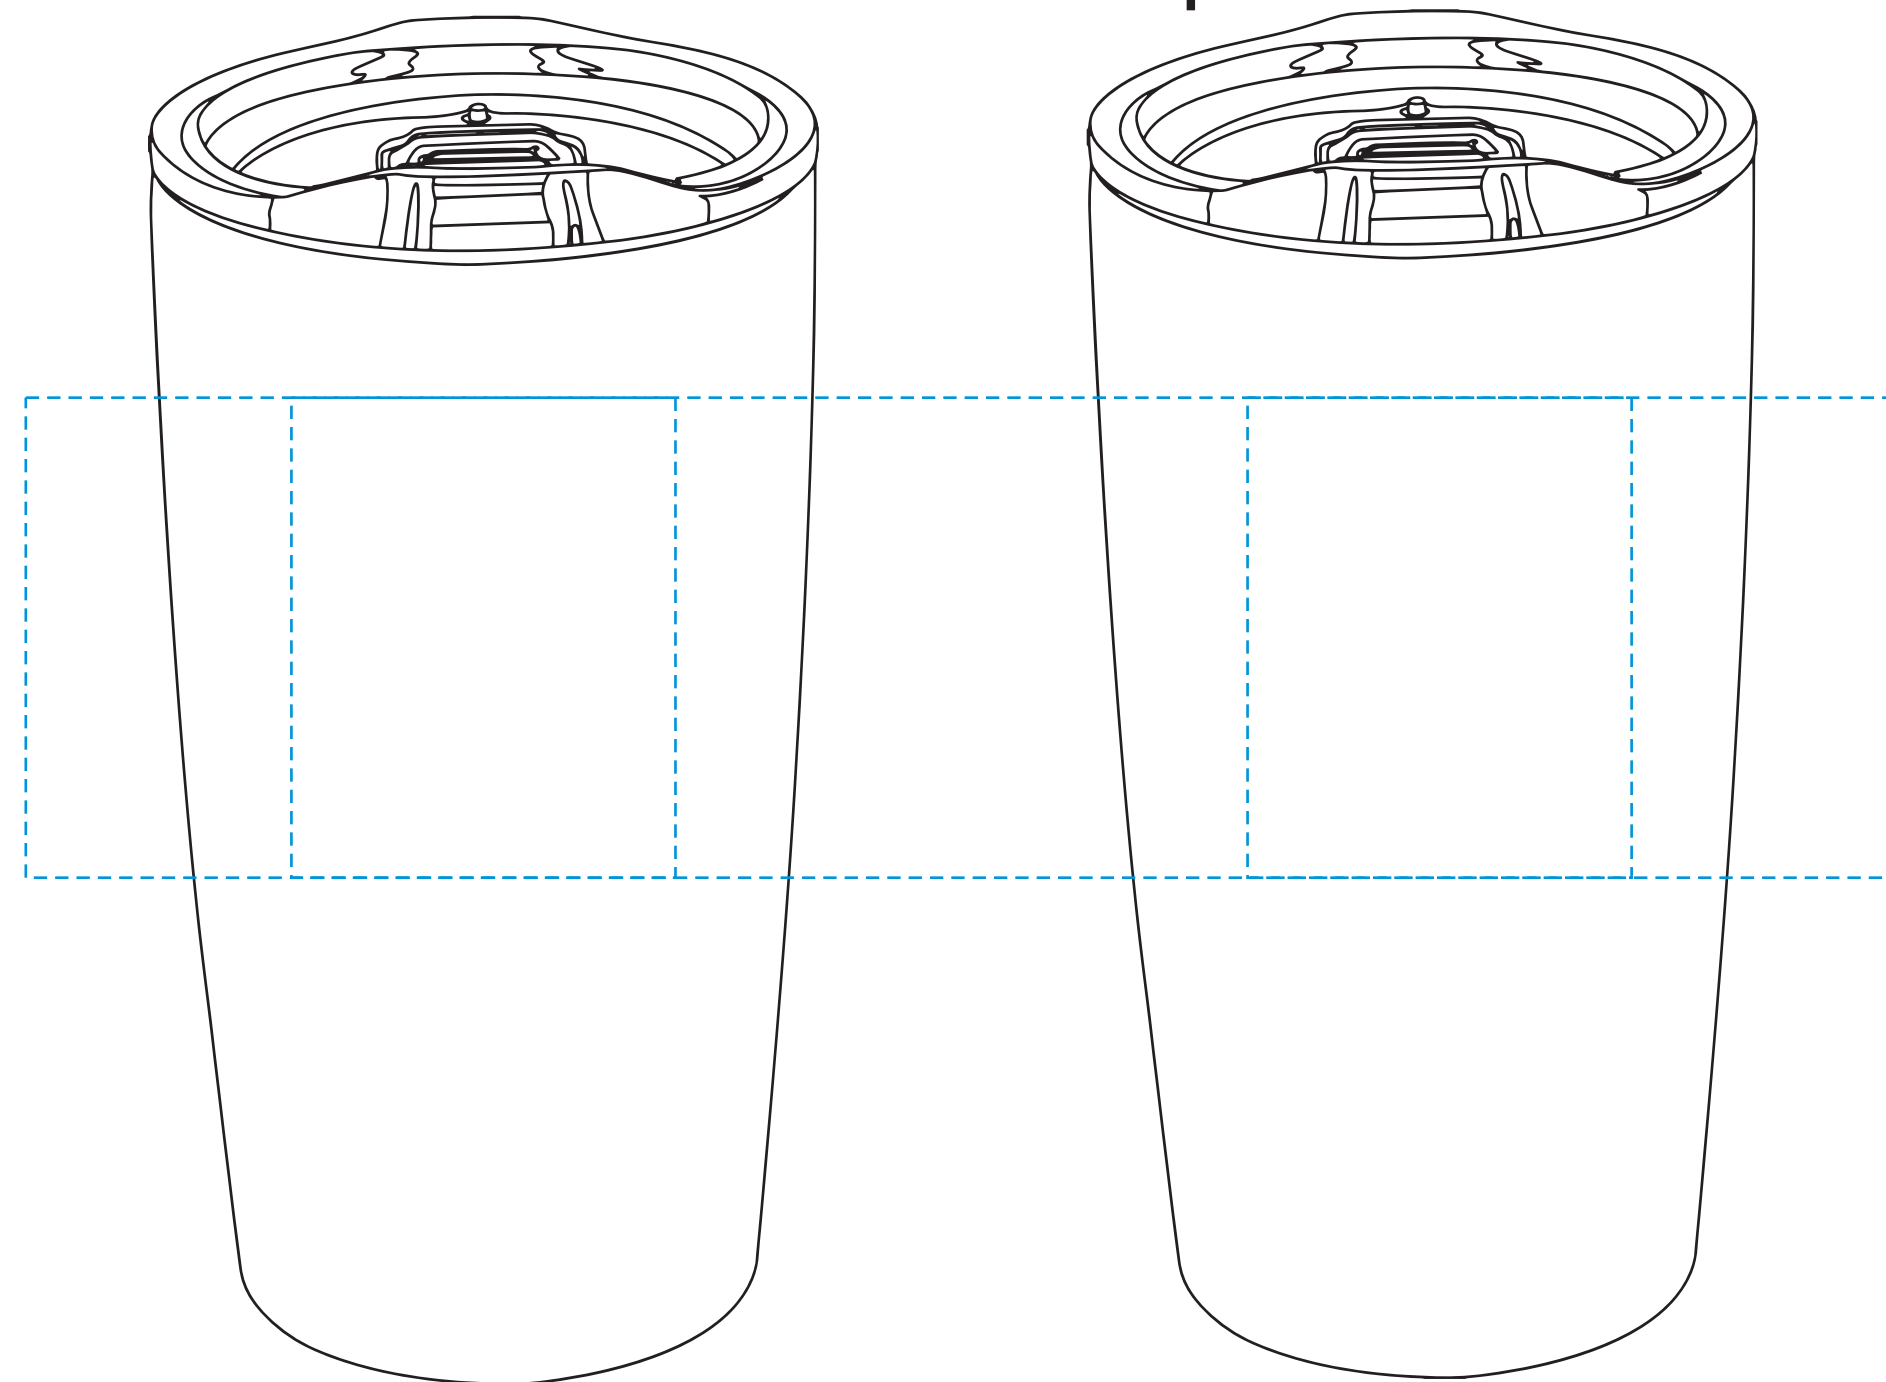

Product Information	Product Name: 20oz. Everest Stainless Steel Tumbler with Gift Box	Item # 4950
	Imprint Area Box: Top: 3 1/2" H x 5" W Flap: 2"H x 5"W	
	Left justified (for Drop ship labels): 3 1/2" H x 3 1/2" W	
	Imprint Area Item: Front or Back: 2 1/2"H x 2"W Wrap: 2 1/2"H x 9 3/4"W	

PMS COLOR MATCHING NOT AVAILABLE FOR DIGITAL FULL COLOR

Screen Print Template

Flap of Box

Minimum Line Thickness 1 pts	Minimum Point Size 9 pts	Item information
Inverted 1.5 pts	Inverted 10 pts	
Font Style on small text size		
Arial Regular or any light type font	BOLD fonts tend to close the eye of the letters	
Halftones	Vibrant Color	Number of Ink Colors Available
X	✓	One Color Spot Max No Halftones Unless Printing Full Color - Digital Direct -

Minimum Line Thickness 1.25 pts	Text size 15pts	Box information
Inverted 2 pts	Inverted 15pts	
Font Style on small text size		
Arial Regular or any light type font	BOLD fonts tend to close the eye of the letters	
Due to product material, small text and details are not recommended.	Vibrant Color	Number of Ink Colors Available
	✓	Two Color Spot Max No Halftones unless doing a Vibrant Color - Full Color- Heat Transfer

Standard Top of Box Imprint

Left justified (for Drop ship labels) Top of Box